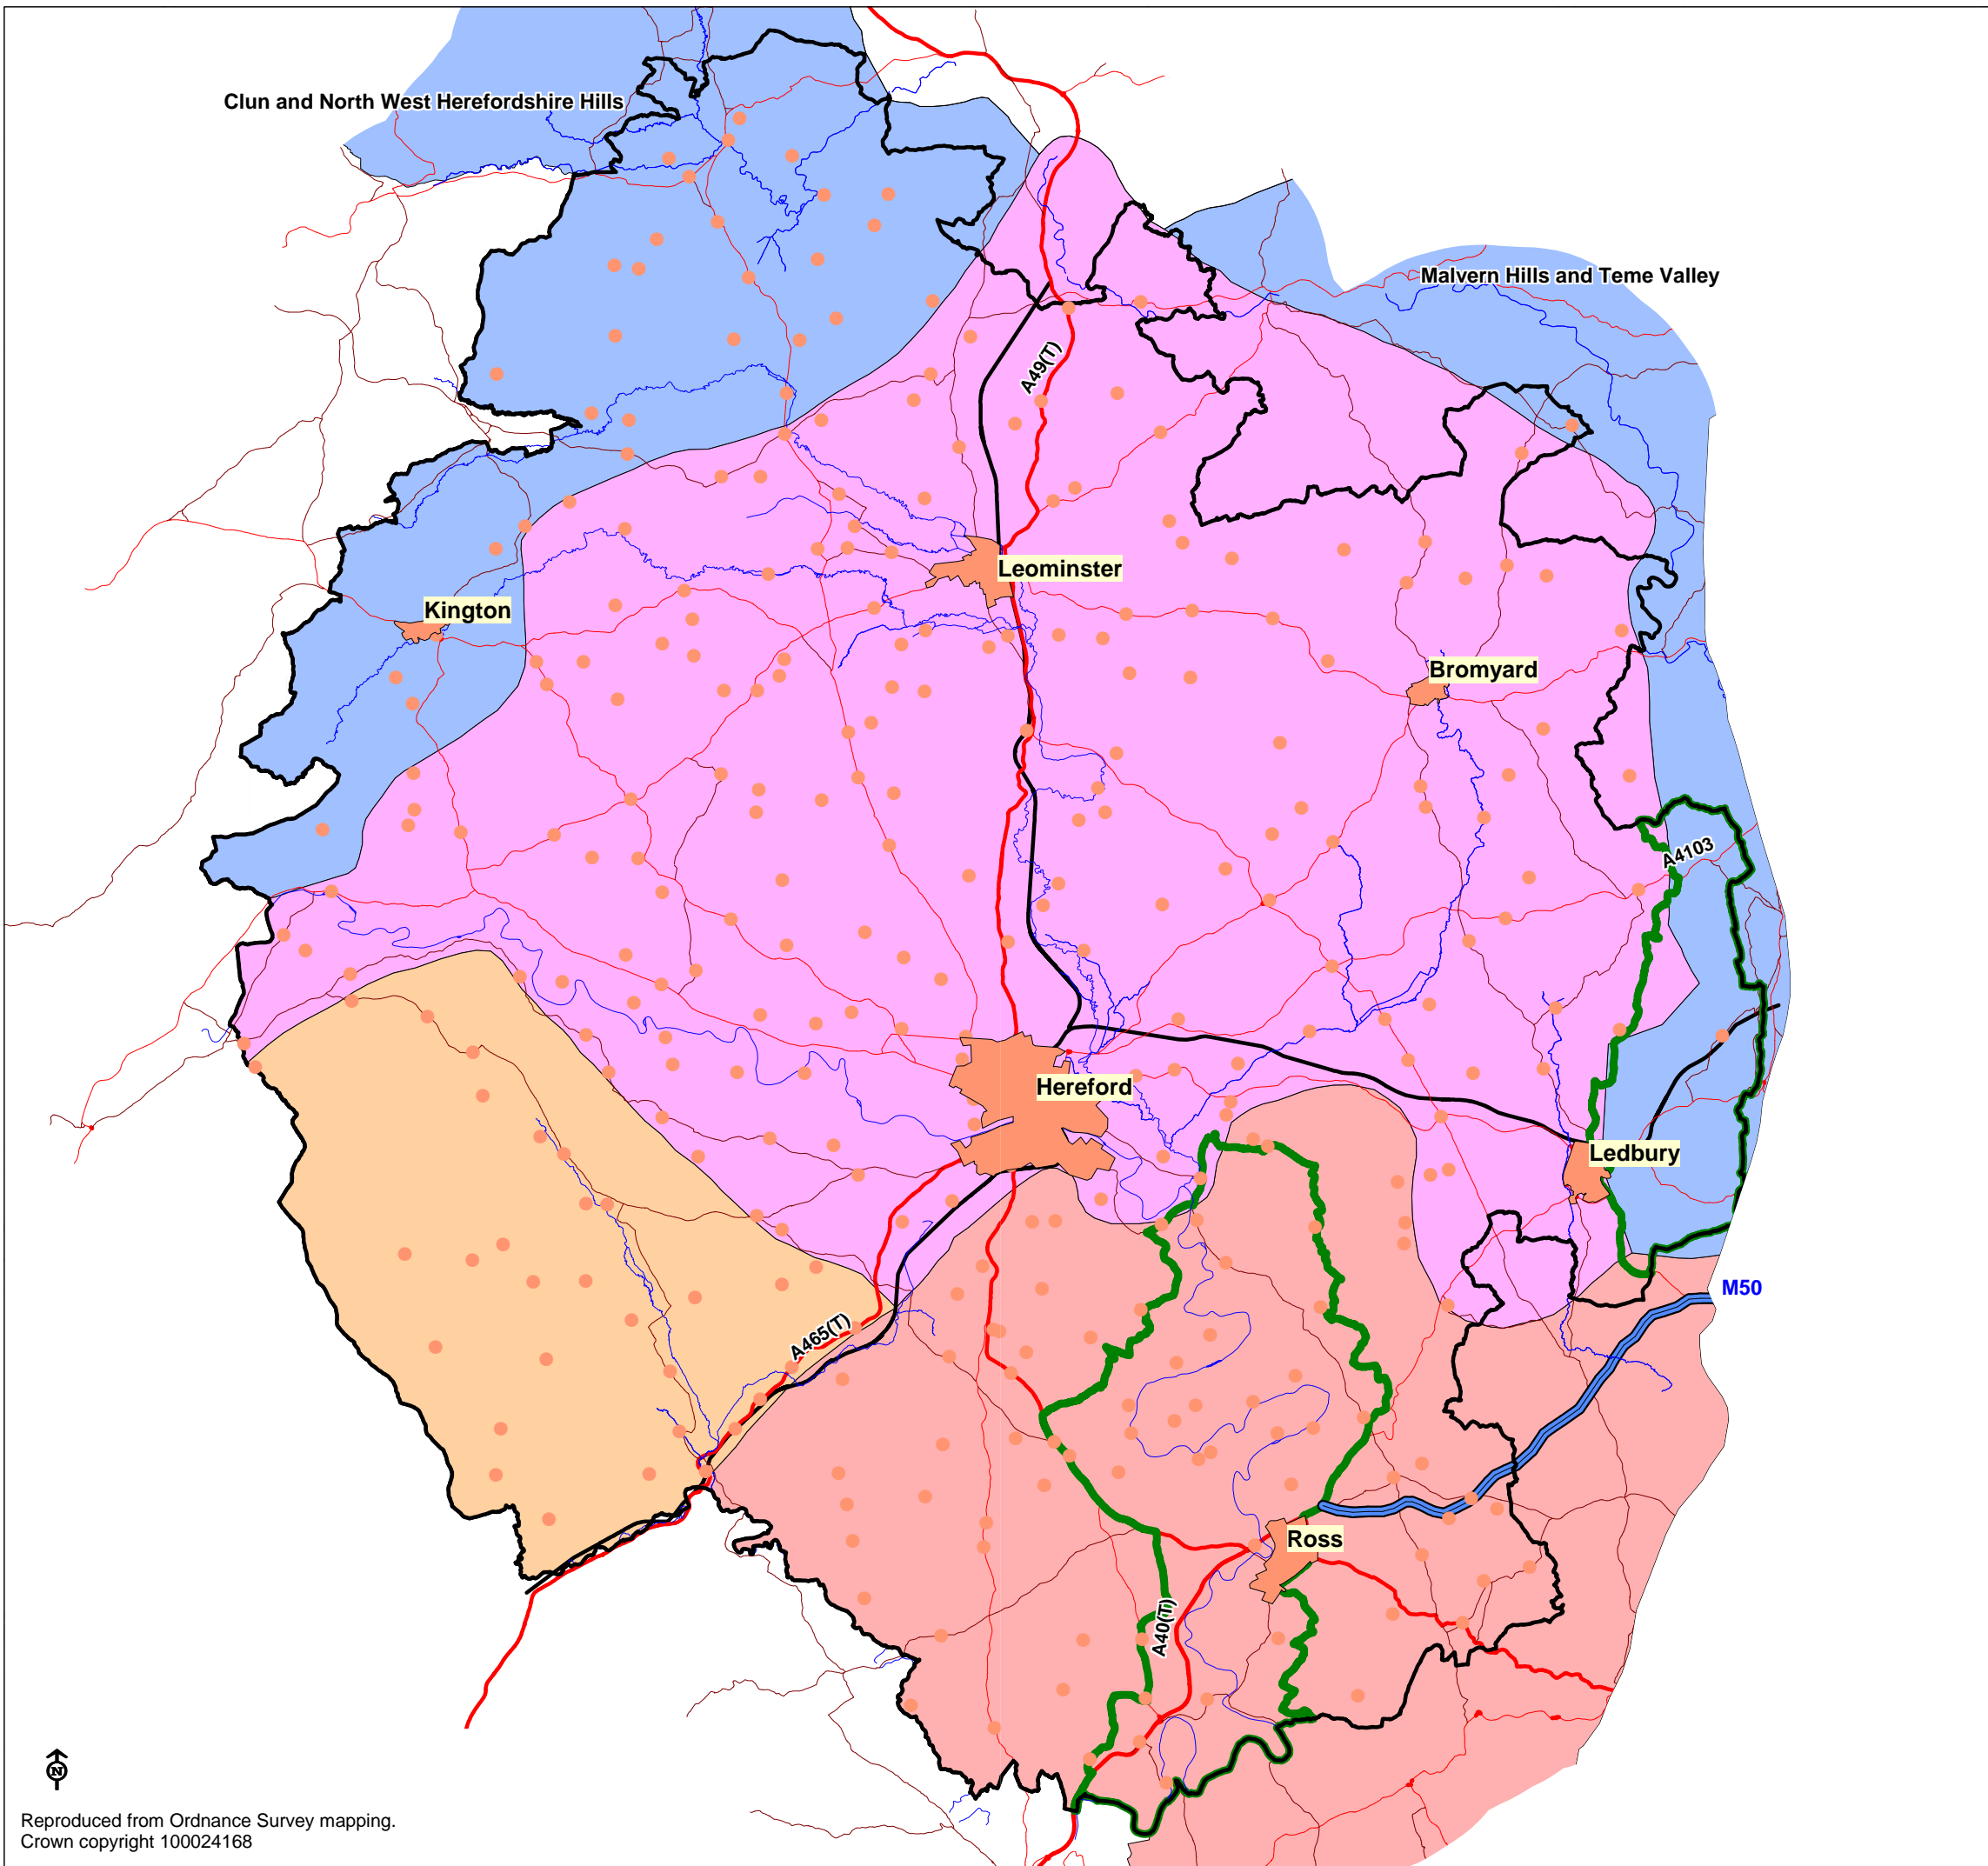

Map 4.6 : Human Influence Landscape Character

Legend

- Hereford & market towns
 - Other settlements
 - Rivers
 - Herefordshire Boundary
- Main Transport Routes**
- Motorway
 - A class roads
 - A class trunk roads
 - B class roads
 - Rail

Natural Character Areas Legend

- Central Herefordshire
- Malvern Hills and Teme Valley / Clun and North West Herefordshire
- Dean Plateau and Wye Valley
- Black Mountains and Golden Valley

Area of Outstanding Natural Beauty Legend