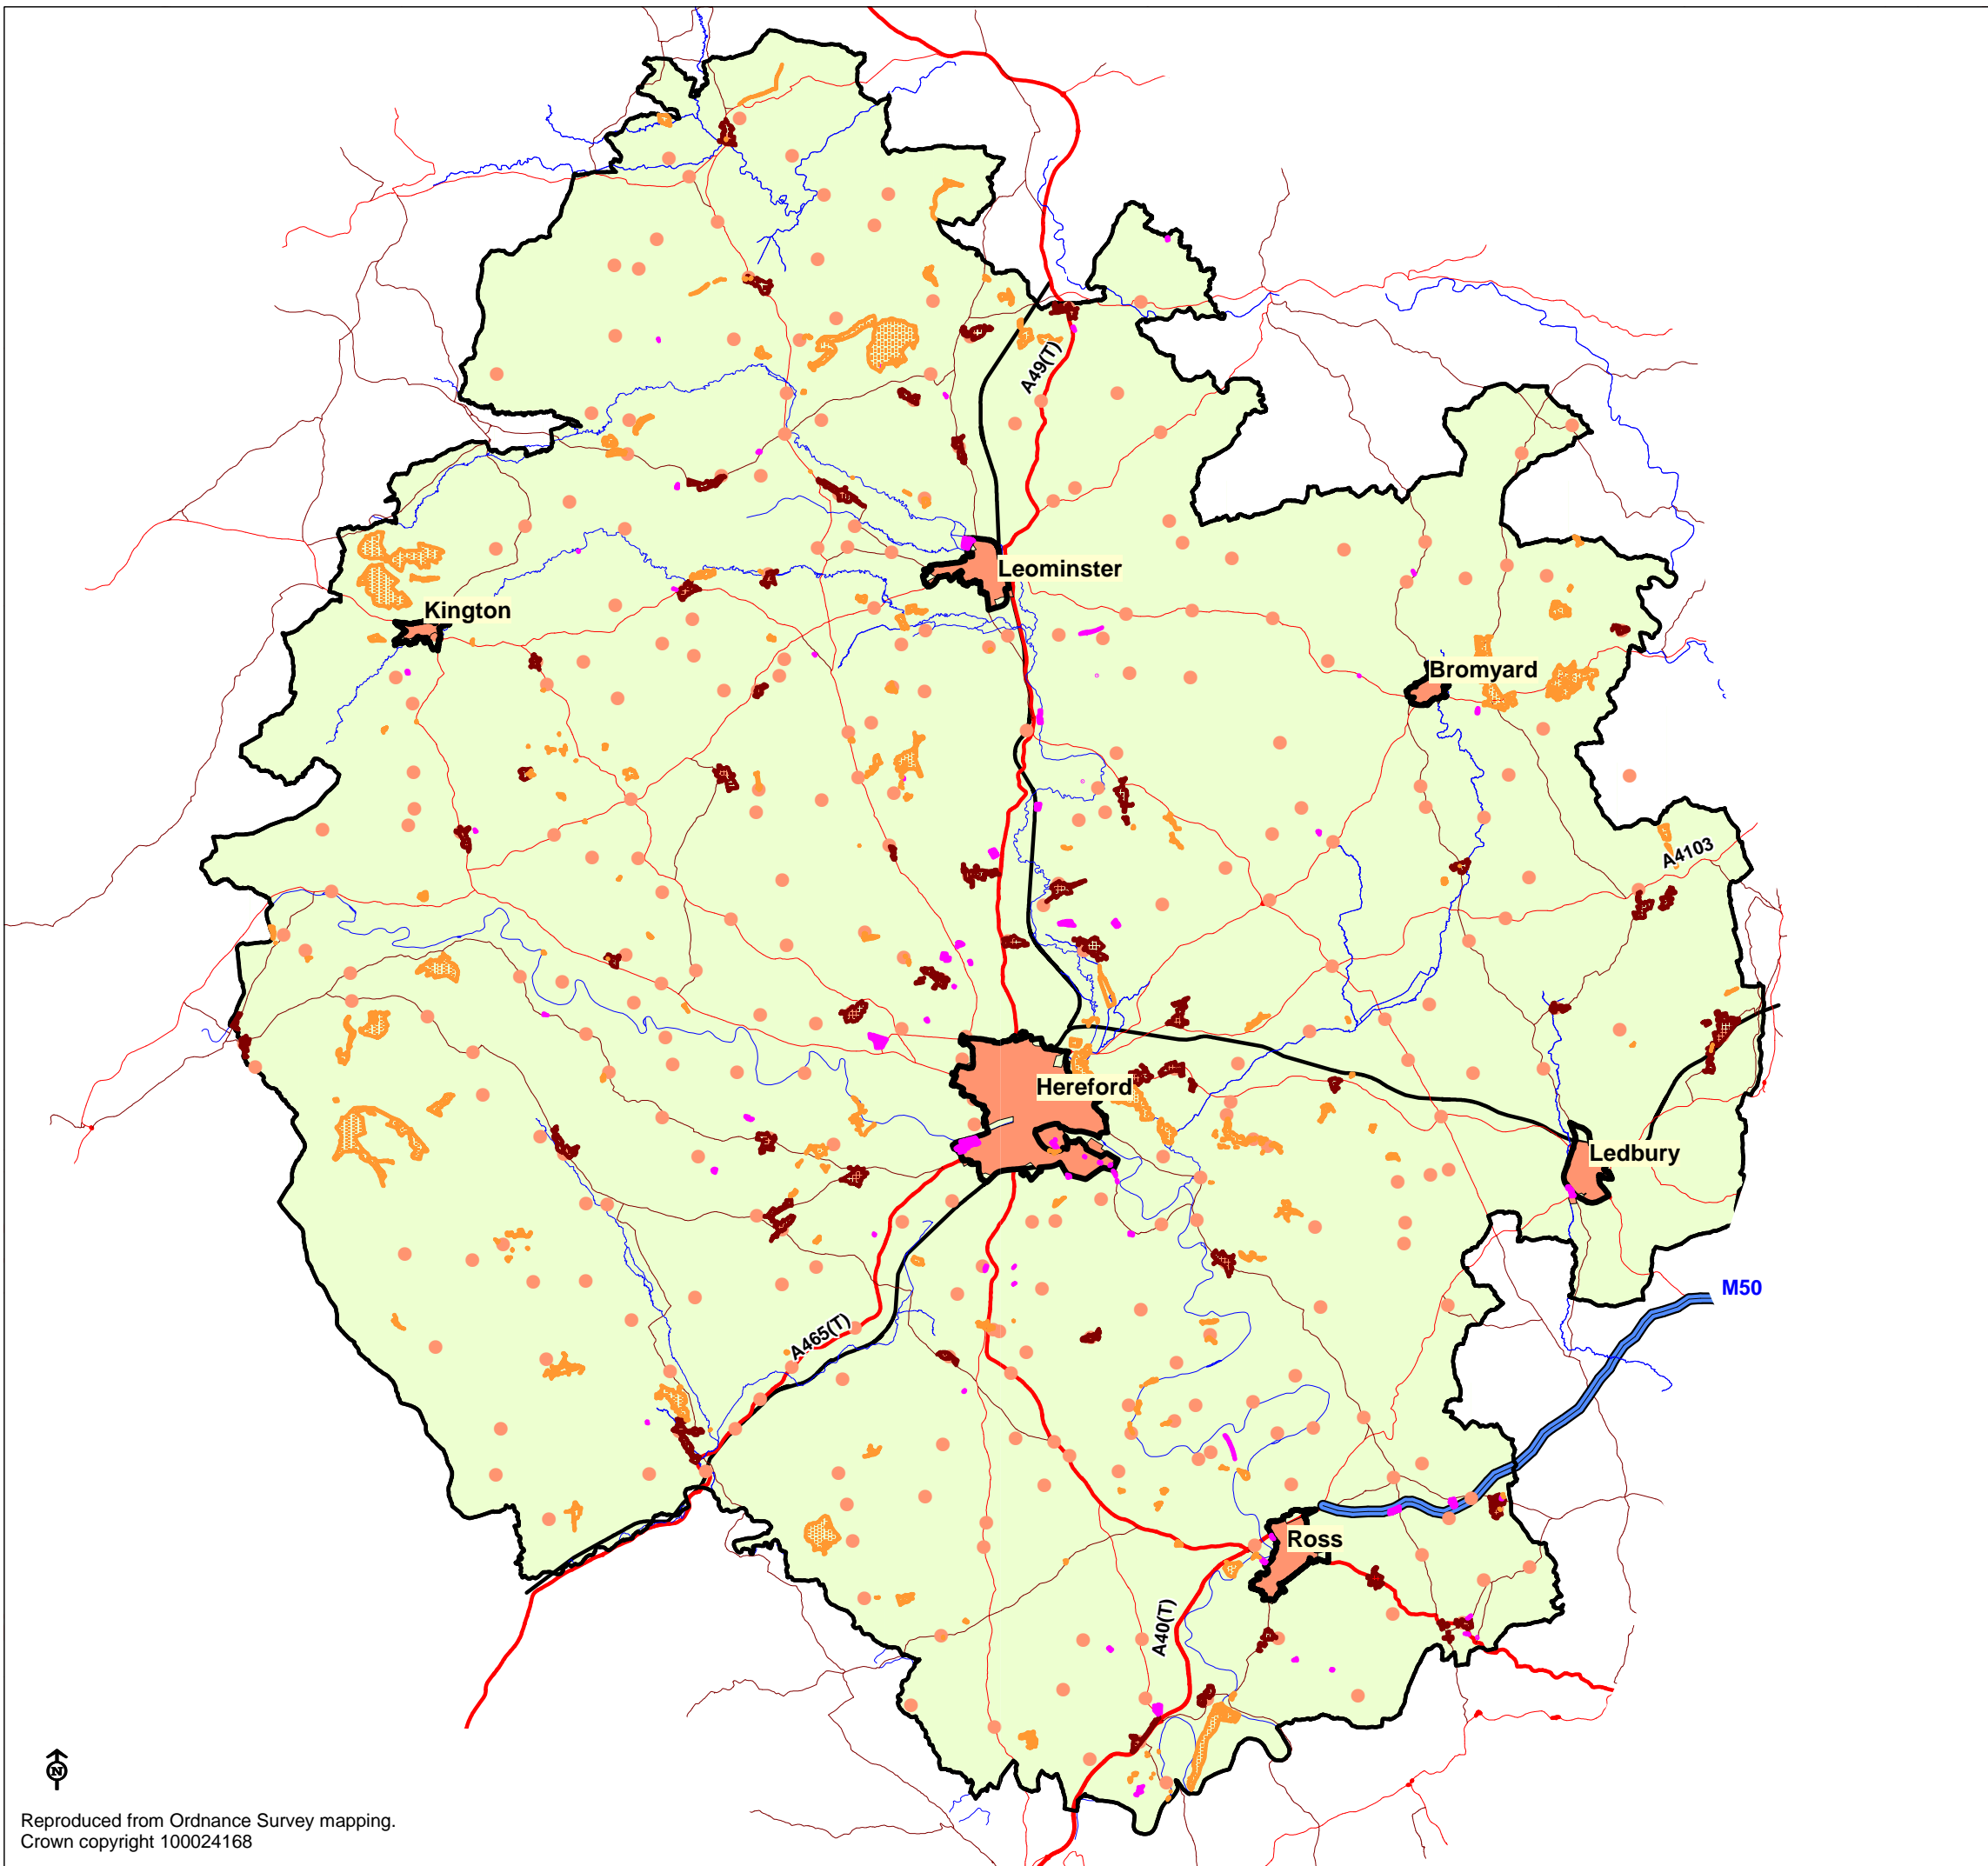

### Map 4.7 : Human Influence Land use

**Legend**

- Hereford & market towns
- Other settlements
- Rivers
- Herefordshire Boundary
- Main Transport Routes**
- Motorway
- A class roads
- A class trunk roads
- B class roads
- Rail

**Land use Legend**

- H1 Urban Settlement Boundaries
- H4 Village Settlement Boundaries
- Common Land
- LANDFILL

DRAWN BY:	PJ
CHECKED BY:	GS
APPROVED BY:	RHAG
DATE:	10.04.08