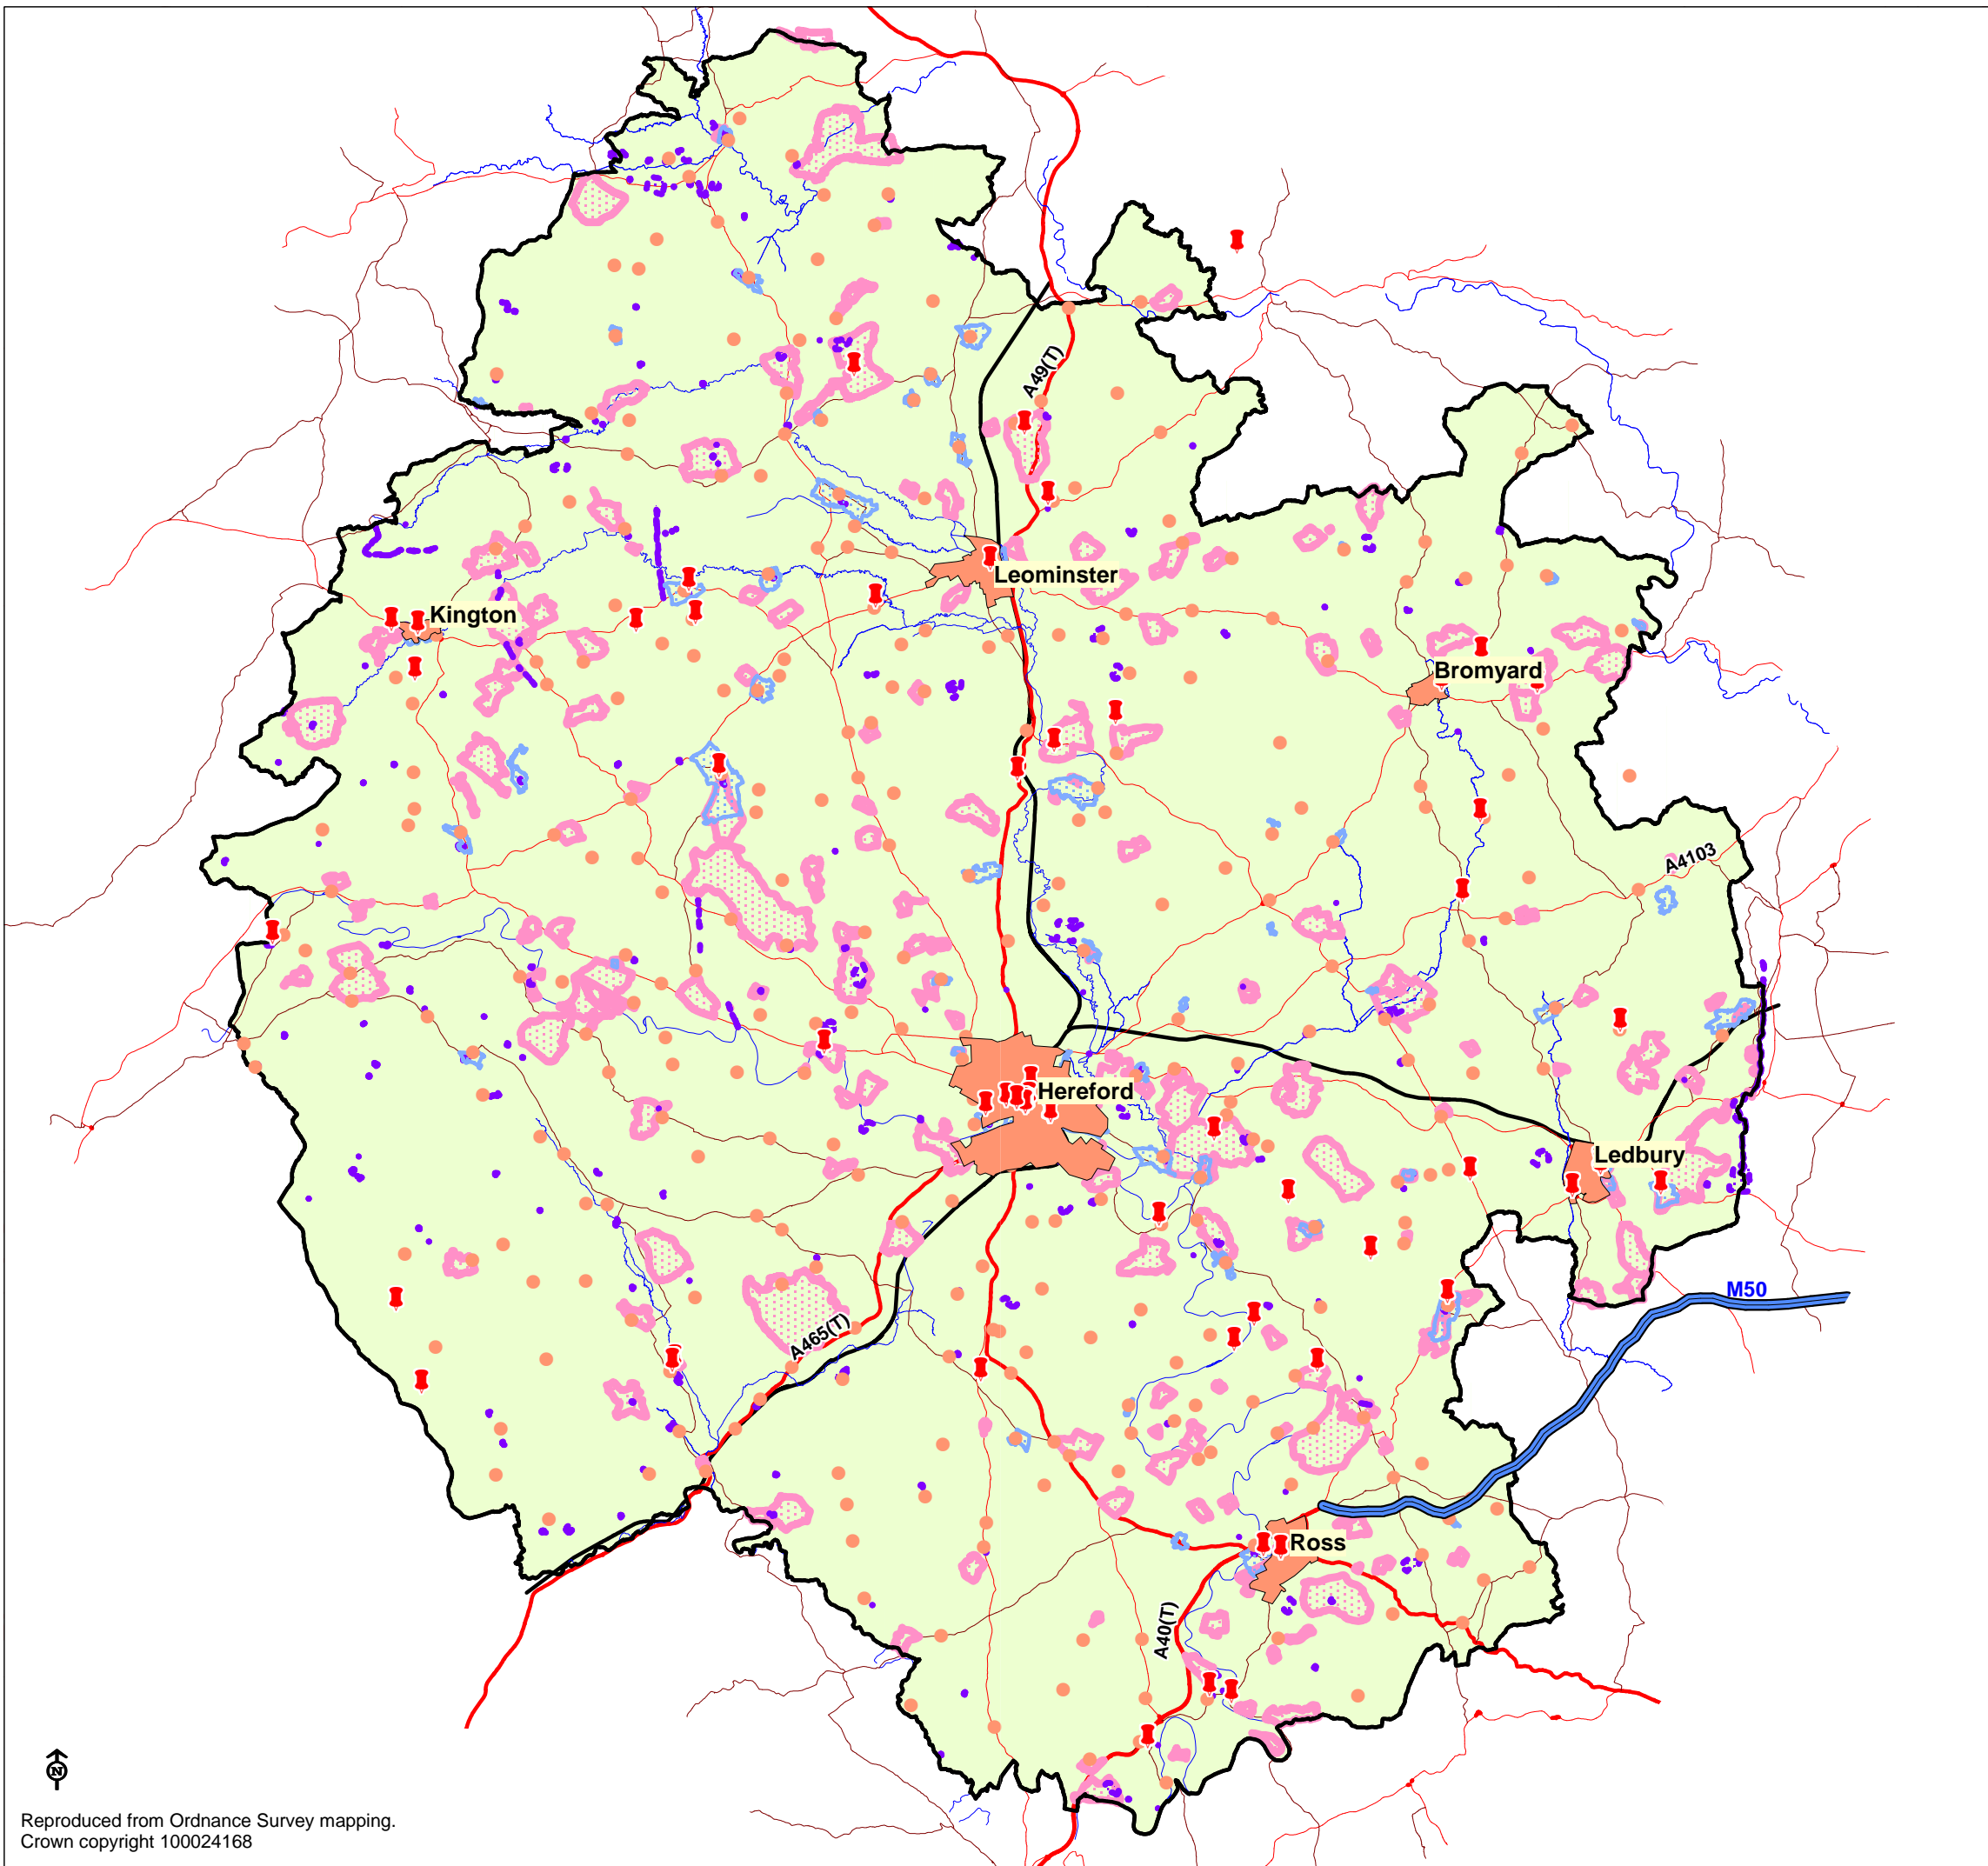

Map 4.8 : Human Influence Archaeological, historic & cultural

Legend

- Hereford & market towns
- Other settlements
- Rivers
- Herefordshire Boundary

Main Transport Routes

- Motorway
- A class roads
- A class trunk roads
- B class roads
- Rail

Archaeology & historic Legend

- Conservation area
- Area of Archaeological Importance (AAI)
- Ancient monument
- Historic parks & gardens

Cultural Legend

- A number of popular visitor attractions (this data will require further research at a later date)