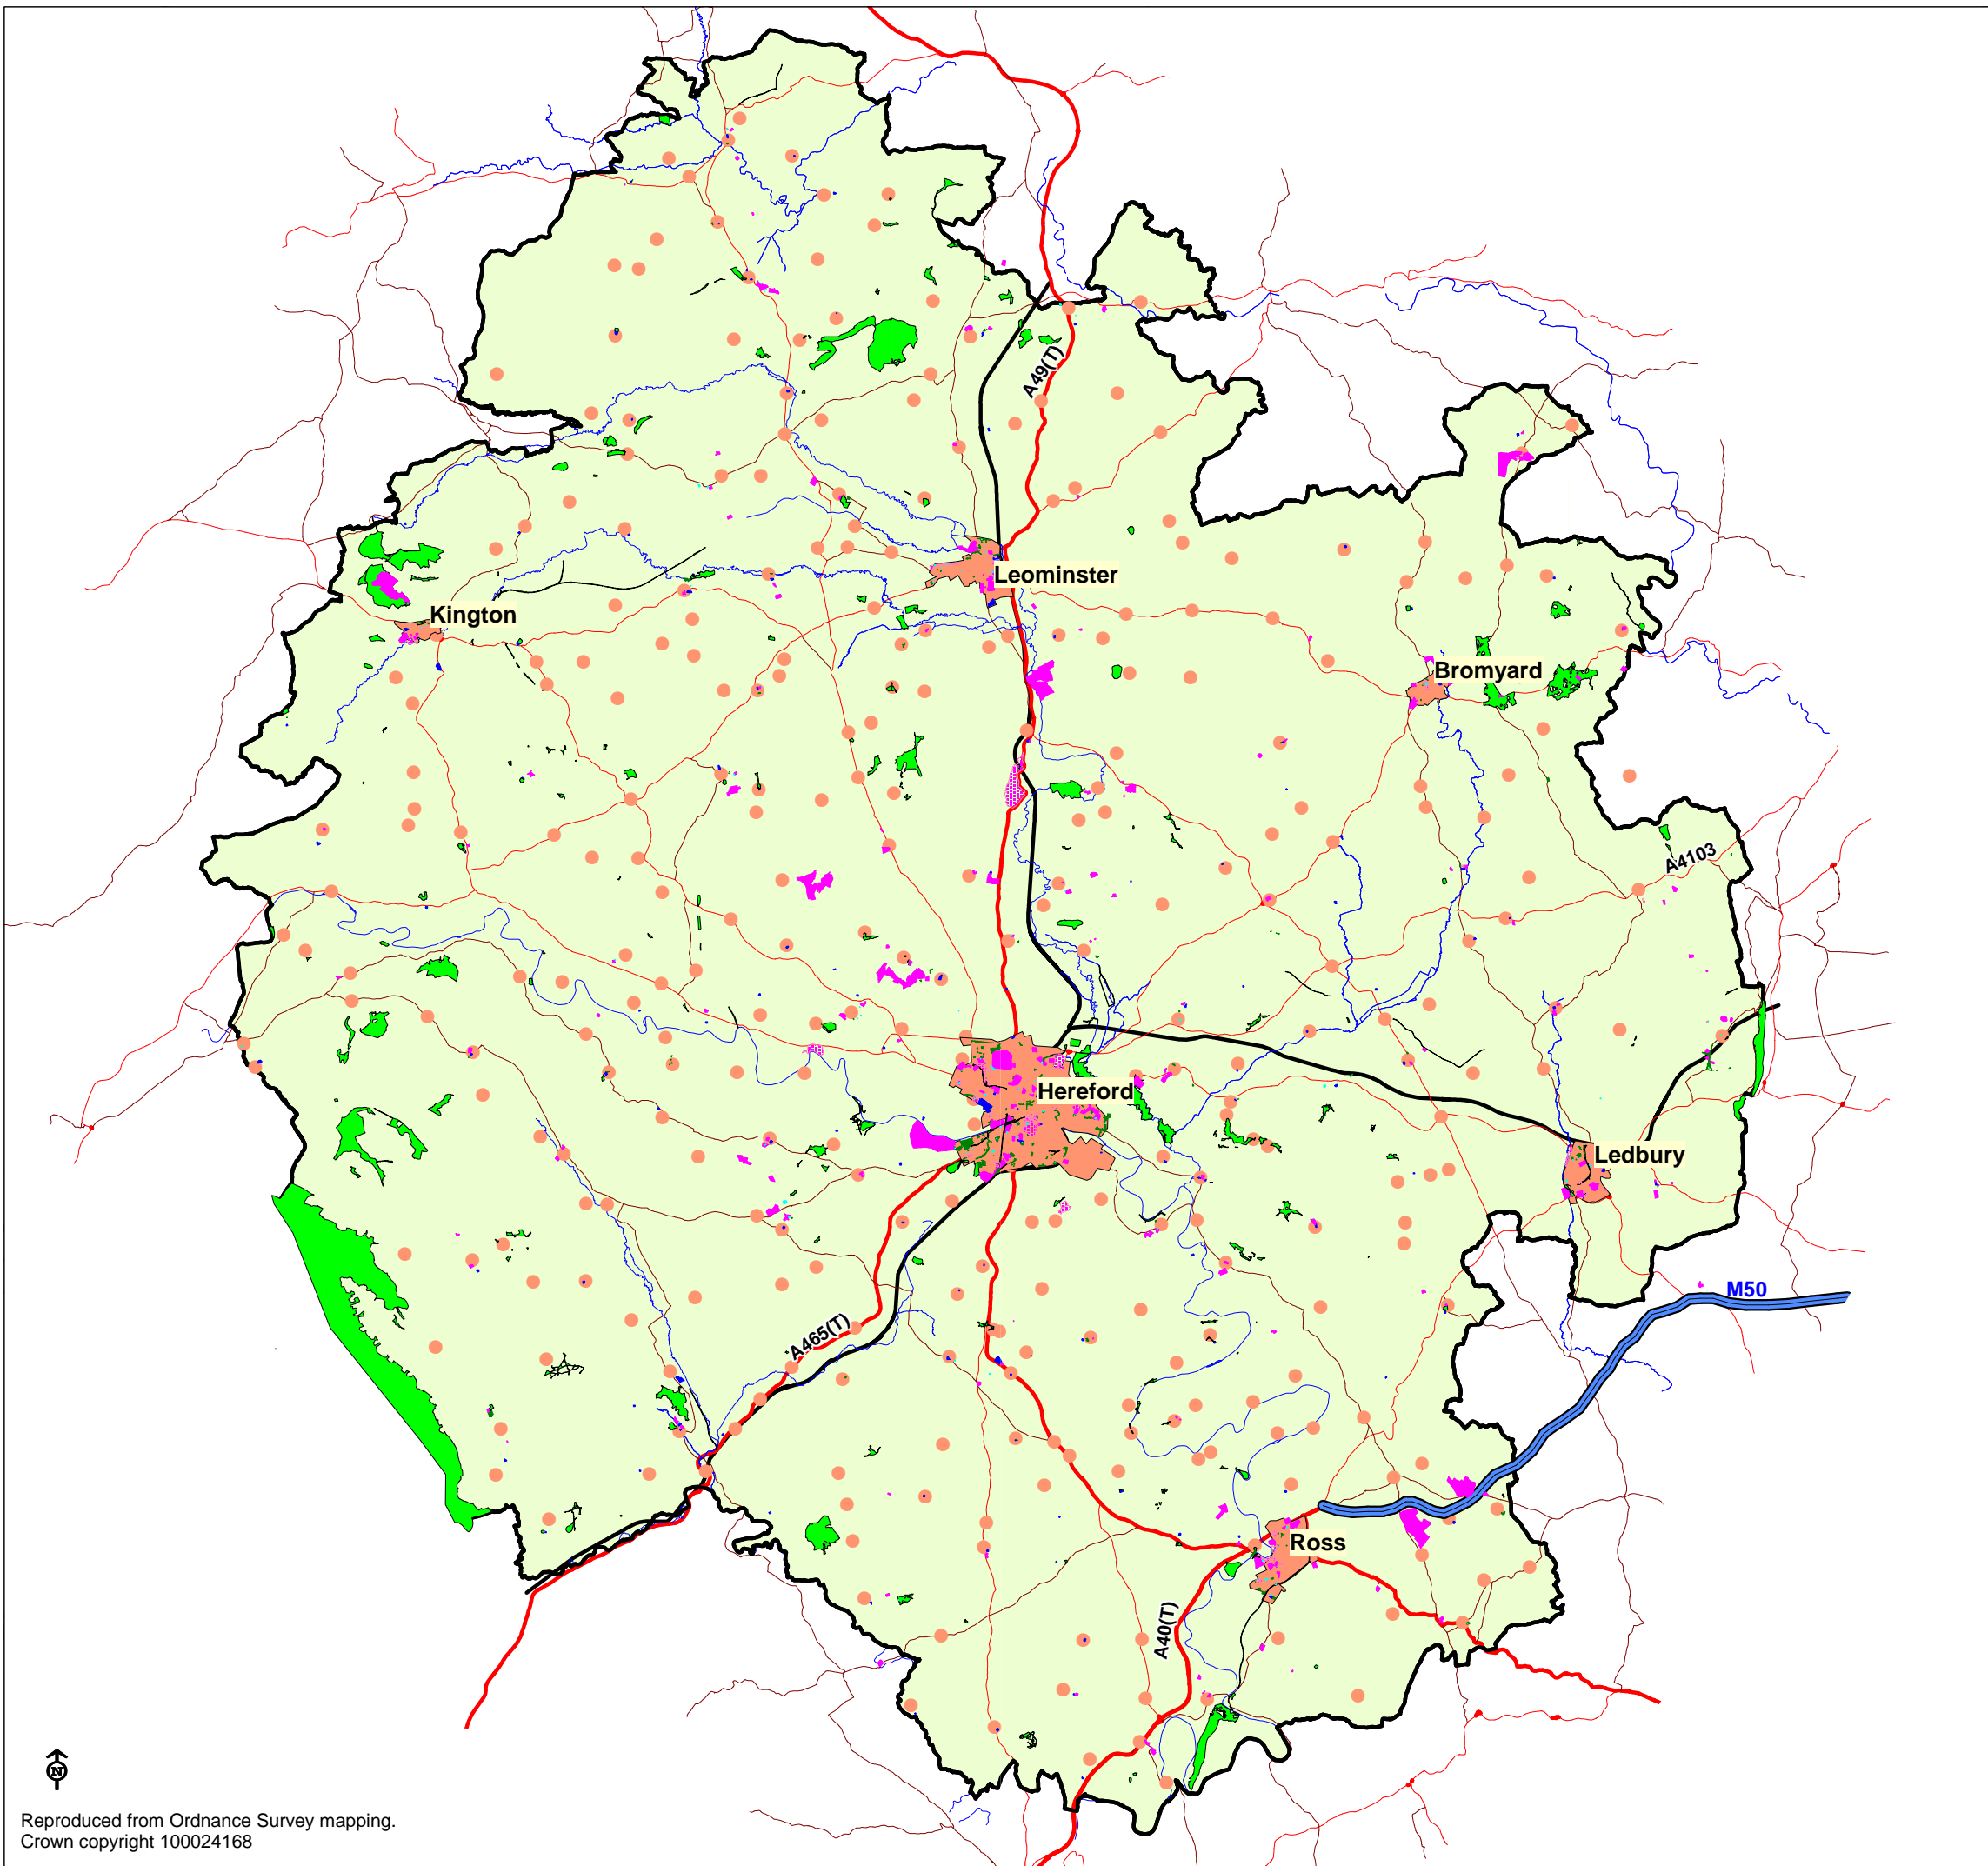

Map 4.9 : Human Influence Designated Public Open Space

Legend

- Hereford & market towns
- Other settlements
- Rivers
- Herefordshire Boundary

Main Transport Routes

- Motorway
- A class roads
- A class trunk roads
- B class roads
- Rail

Designated Open Space PPG17 Sites by Main Type

- Amenity Greenspace
- Cemeteries and Churchyards
- Natural and Semi-Natural Greenspace
- Outdoor Sports Facilities
- Parks & Gardens
- Provision For Children & Teenagers