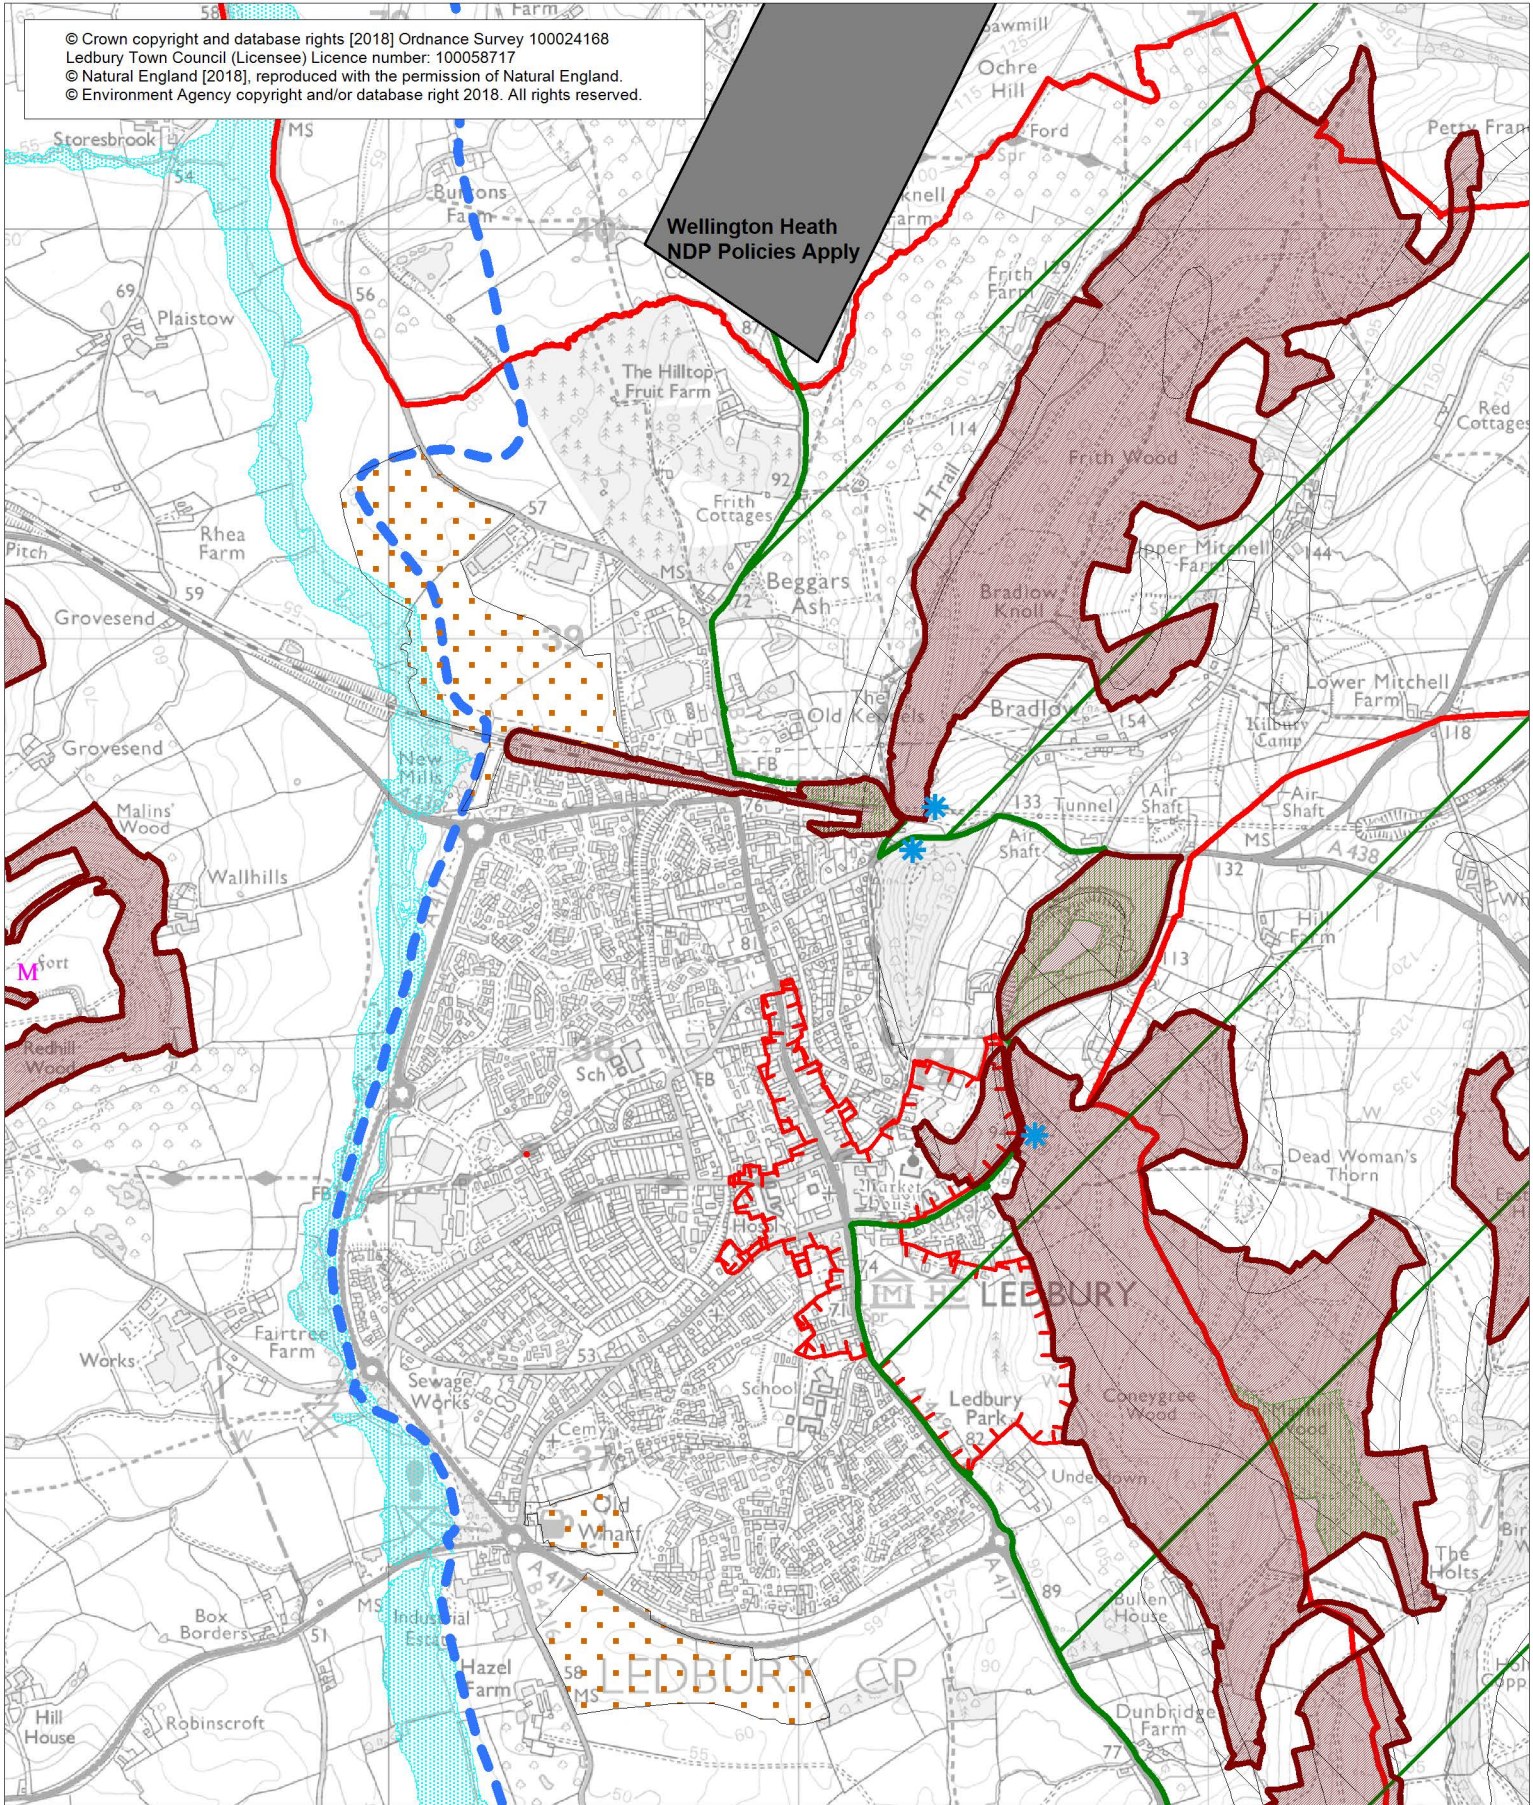

Wellington Heath  
 NDP Policies Apply

- |  |   |   |                                       |
|--|---|---|---------------------------------------|
|  | Site of Special Scientific Interest     |  | Conservation Area                     |
|  | Herefordshire and Gloucestershire Canal |  | Ledbury's large housing sites (HO1.2) |
|  | Local Wildlife Site (LWS)               |  | Neighbourhood Area                    |
|  | Area of Outstanding Natural Beauty      |  | Safeguarding Mineral Reserves         |
|  | Local Geological Sites                  |   |                                       |
|  | Land Liable to Flood                    |   |                                       |

# Ledbury Policies Map