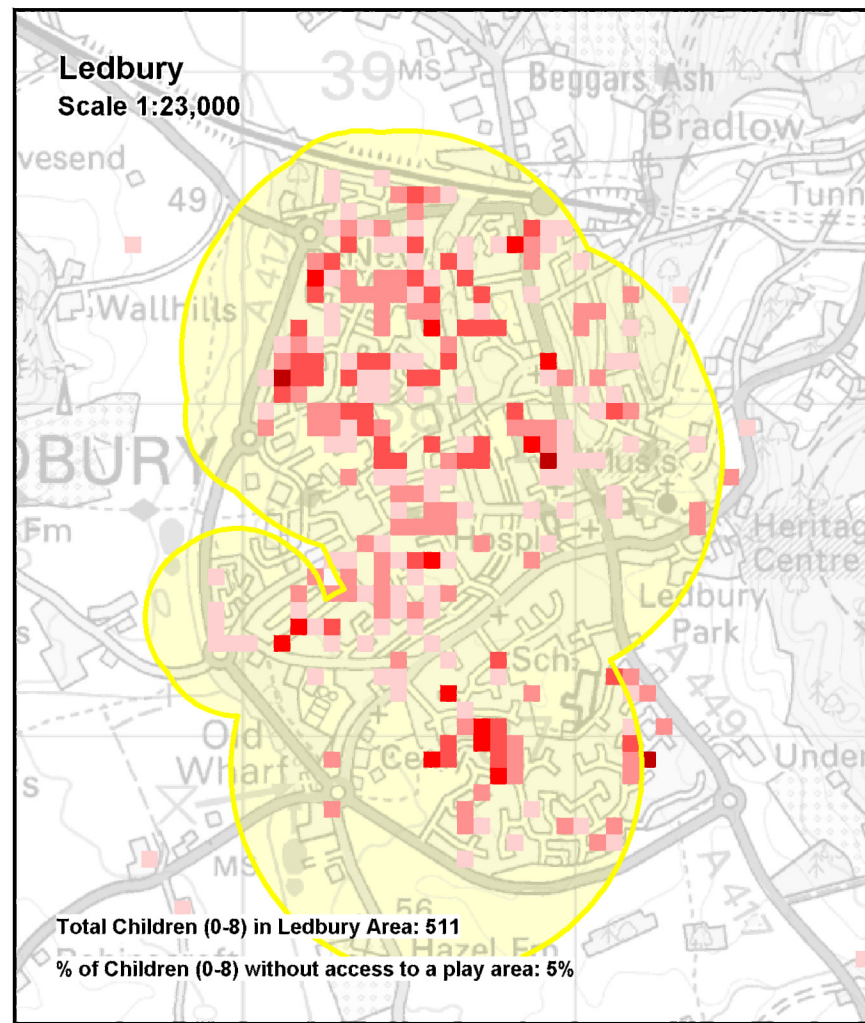

Appendix 3: GIS Density Maps 1c Hereford City and the Market Towns

Maps 1c: Population Density Maps in relation to play are catchment: Hereford City & the Market Towns

(0 – 8 year olds and 9 – 16 year olds)

Showing Population Densities of child population in relation to play area thresholds.

No. Children living within a 50m Square

Light Pink	1 Child
Light Red	2 Children
Red	3 to 4 Children
Dark Red	5 to 7 Children
Very Dark Red	8 to 30 Children

Coverage of Play Areas (Yellow Circle)
River (Blue Line)

Notes on Play Area Coverage

Local and Neighbourhood Play Areas cater for Children between 0 and 8 Years old.
 Local Play areas have a catchment area of 240m, Neighbourhood Play areas will cater for children within 600m

No. Children living within a 50m Square

- 1 Child
- 2 Children
- 3 to 4 Children
- 5 to 7 Children
- 8 to 30 Children

Coverage of Play Areas

River

Notes on Play Area Coverage
Local and Neighbourhood Play Areas cater for Children between 0 and 8 Years old.
Local Play areas have a catchment area of 240m, Neighbourhood Play areas will cater for children within 600m