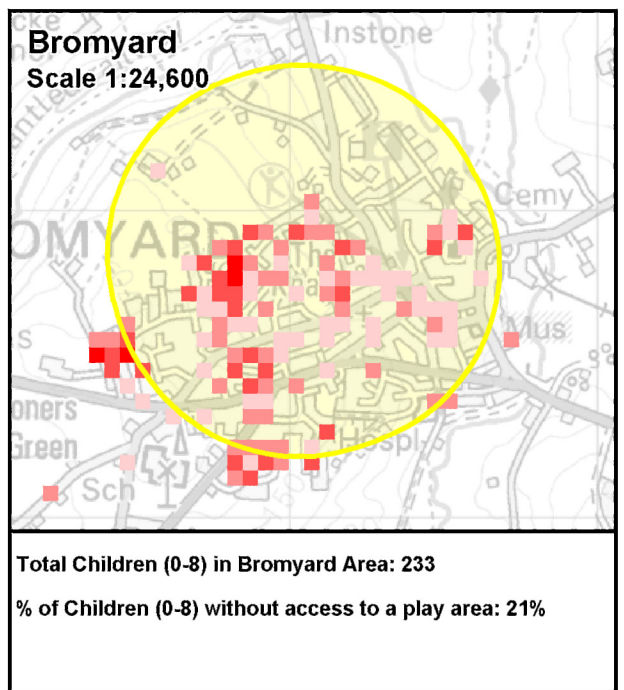

Showing Population Densities of child population in relation to play area thresholds.

No. Children living within a 50m Square

Light Pink	1 Child
Light Red	2 Children
Red	3 to 4 Children
Dark Red	5 to 7 Children
Very Dark Red	8 to 30 Children

Coverage of Play Areas (Yellow Circle)
River (Blue Line)

Notes on Play Area Coverage

Local and Neighbourhood Play Areas cater for Children between 0 and 8 Years old.
 Local Play areas have a catchment area of 240m, Neighbourhood Play areas will cater for children within 600m

No. Children living within a 50m Square

- 1 Child
- 2 Children
- 3 to 4 Children
- 5 to 7 Children
- 8 to 30 Children

Coverage of Play Areas

River

Notes on Play Area Coverage
Local and Neighbourhood Play Areas cater for Children between 0 and 8 Years old.
Local Play areas have a catchment area of 240m, Neighbourhood Play areas will cater for children within 600m

- 1 Child
- 2 Children
- 3 to 4 Children
- 5 to 7 Children
- 8 to 30 Children

- Coverage of Play Areas
- River

Notes on Play Area Coverage

Local and Neighbourhood Play Areas cater for Children between 0 and 8 Years.
Local Play areas have a catchment area of 240m, Neighbourhood Play areas will cater for children within 600m