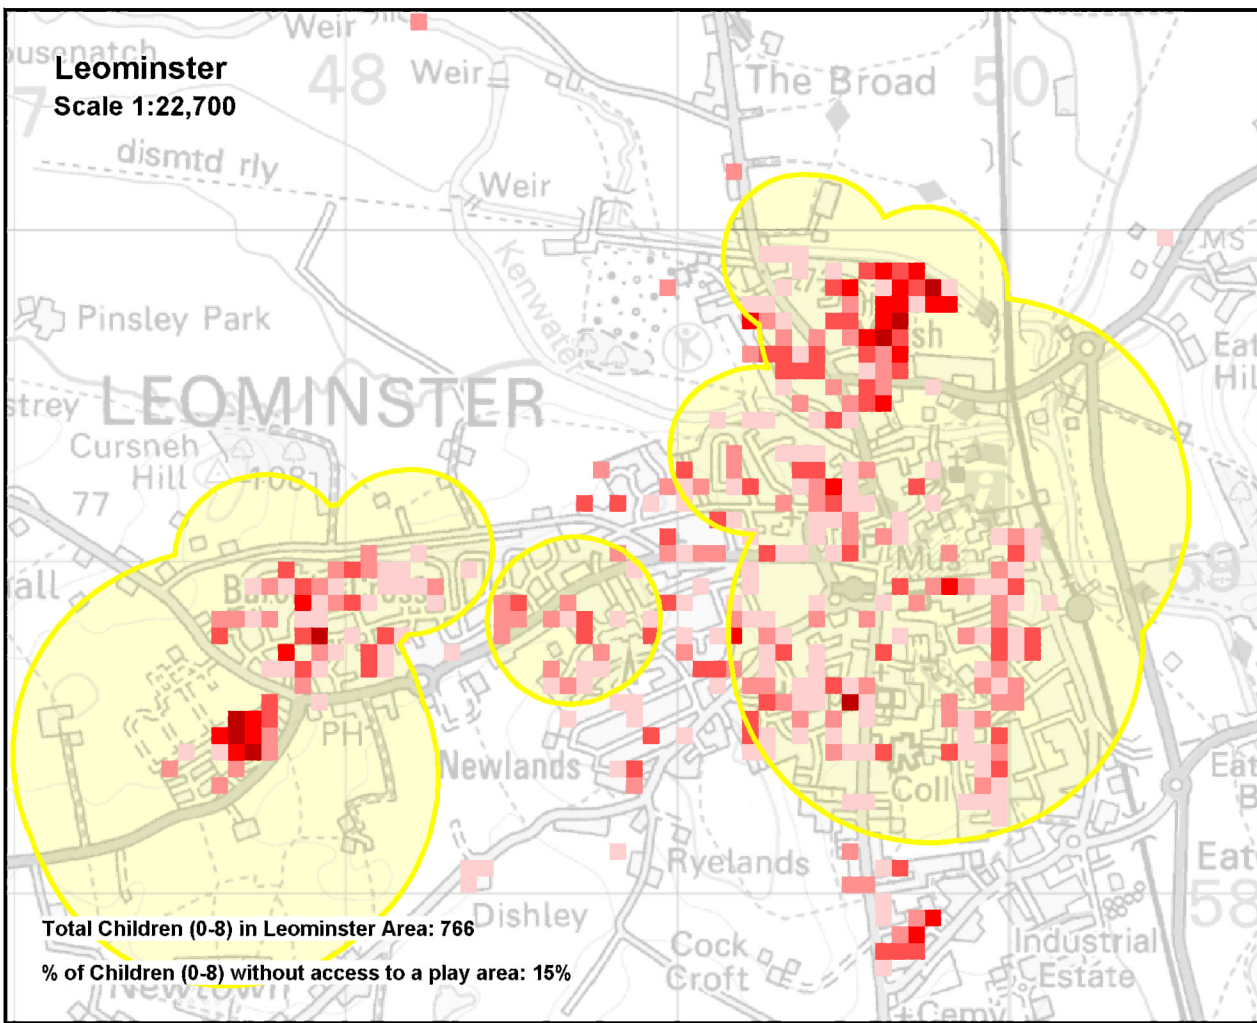

Appendix 3: GIS Density Maps 1c Hereford City and the Market Towns

Maps 1c: Population Density Maps in relation to play are catchment: Hereford City & the Market Towns

(0 – 8 year olds and 9 – 16 year olds)

Showing Population Densities of child population in relation to play area thresholds.

No. Children living within a 50m Square

Light Pink	1 Child
Light Red	2 Children
Red	3 to 4 Children
Dark Red	5 to 7 Children
Very Dark Red	8 to 30 Children

Coverage of Play Areas (Yellow Circle)
River (Blue Line)

Notes on Play Area Coverage

Local and Neighbourhood Play Areas cater for Children between 0 and 8 Years old.
 Local Play areas have a catchment area of 240m, Neighbourhood Play areas will cater for children within 600m

No. Children living within a 50m Square

- 1 Child
- 2 Children
- 3 to 4 Children
- 5 to 7 Children
- 8 to 30 Children

Coverage of Play Areas

River

Notes on Play Area Coverage
Local and Neighbourhood Play Areas cater for Children between 0 and 8 Years old.
Local Play areas have a catchment area of 240m, Neighbourhood Play areas will cater for children within 600m