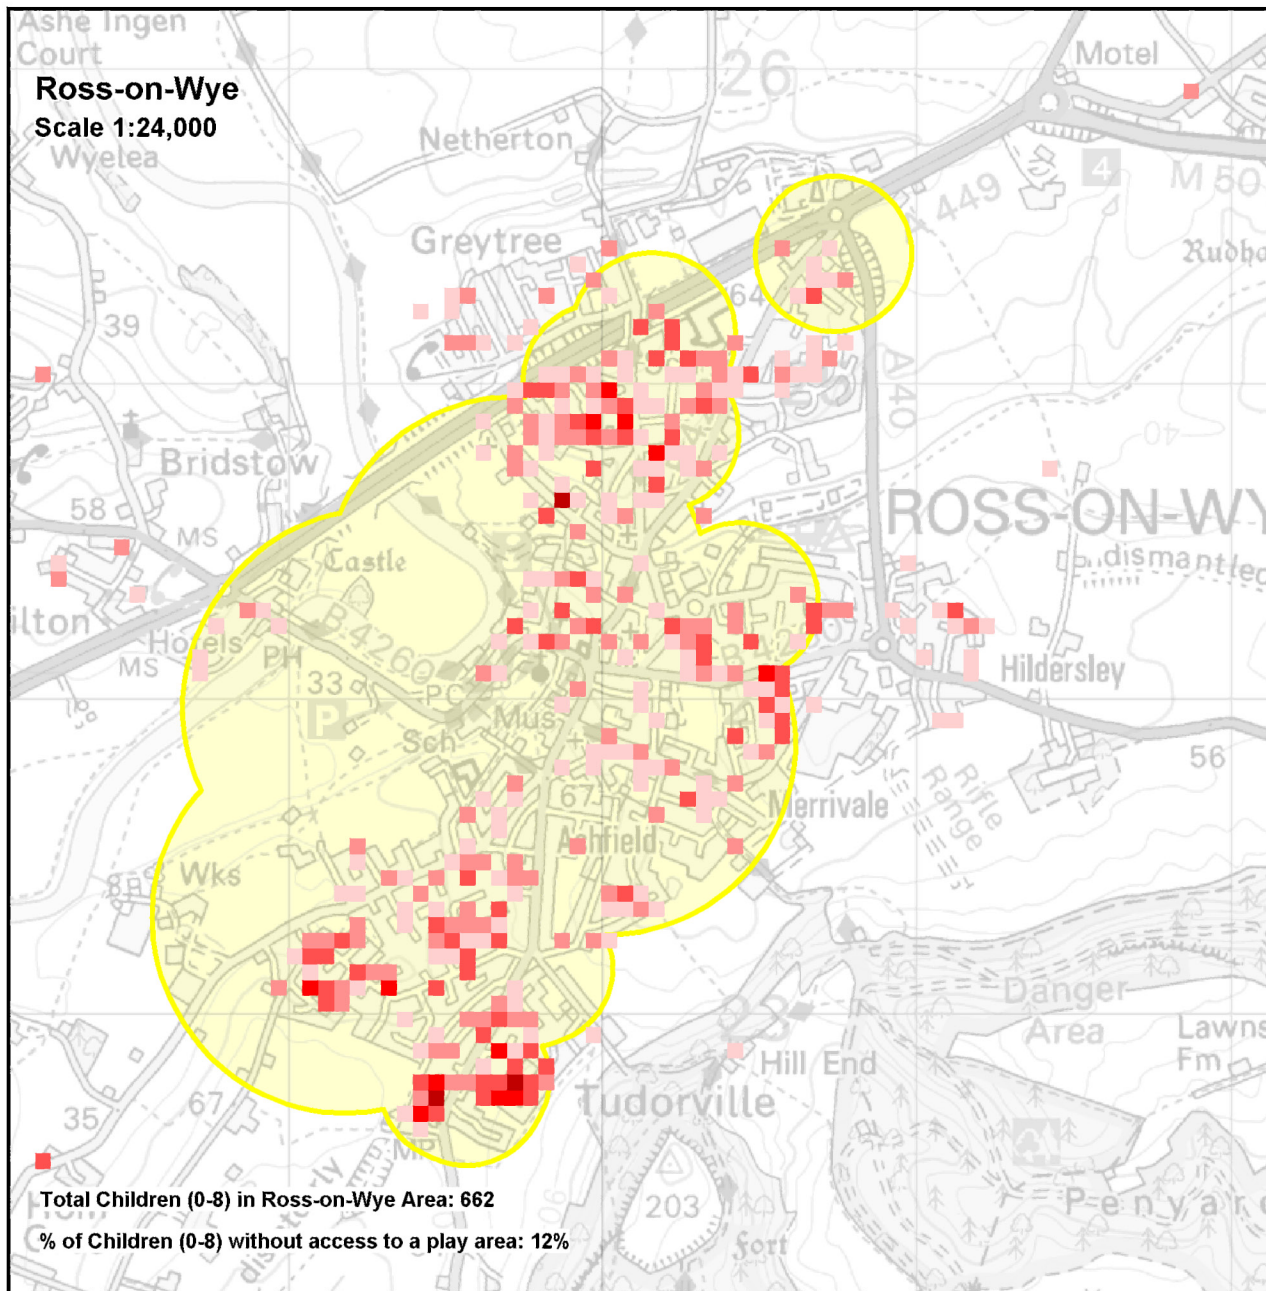

No. Children living within a 50m Square

- 1 Child
- 2 Children
- 3 to 4 Children
- 5 to 7 Children
- 8 to 30 Children

- Coverage of Play Areas
- River

Notes on Play Area Coverage

Local and Neighbourhood Play Areas cater for Children between 0 and 8 Years.
Local Play areas have a catchment area of 240m, Neighbourhood Play areas will cater for children within 600m

Density of Children Aged Between 0 and 8 Years in Herefordshire

10% of addresses used are accurate to Postcode location only
2% of addresses were unable to be used
Data used: School Census Jan 2011; Early Years Census Jan 2011
Ages of Children 2-16 as at 31 August 2010

Herefordshire Council IT Services Division,
Thorn Office Centre, Holme Lacy Road,
Rotherwas, Hereford, HR2 6JT.
Tel: 01432 260160
Email: helpdesk@herefordshire.gov.uk