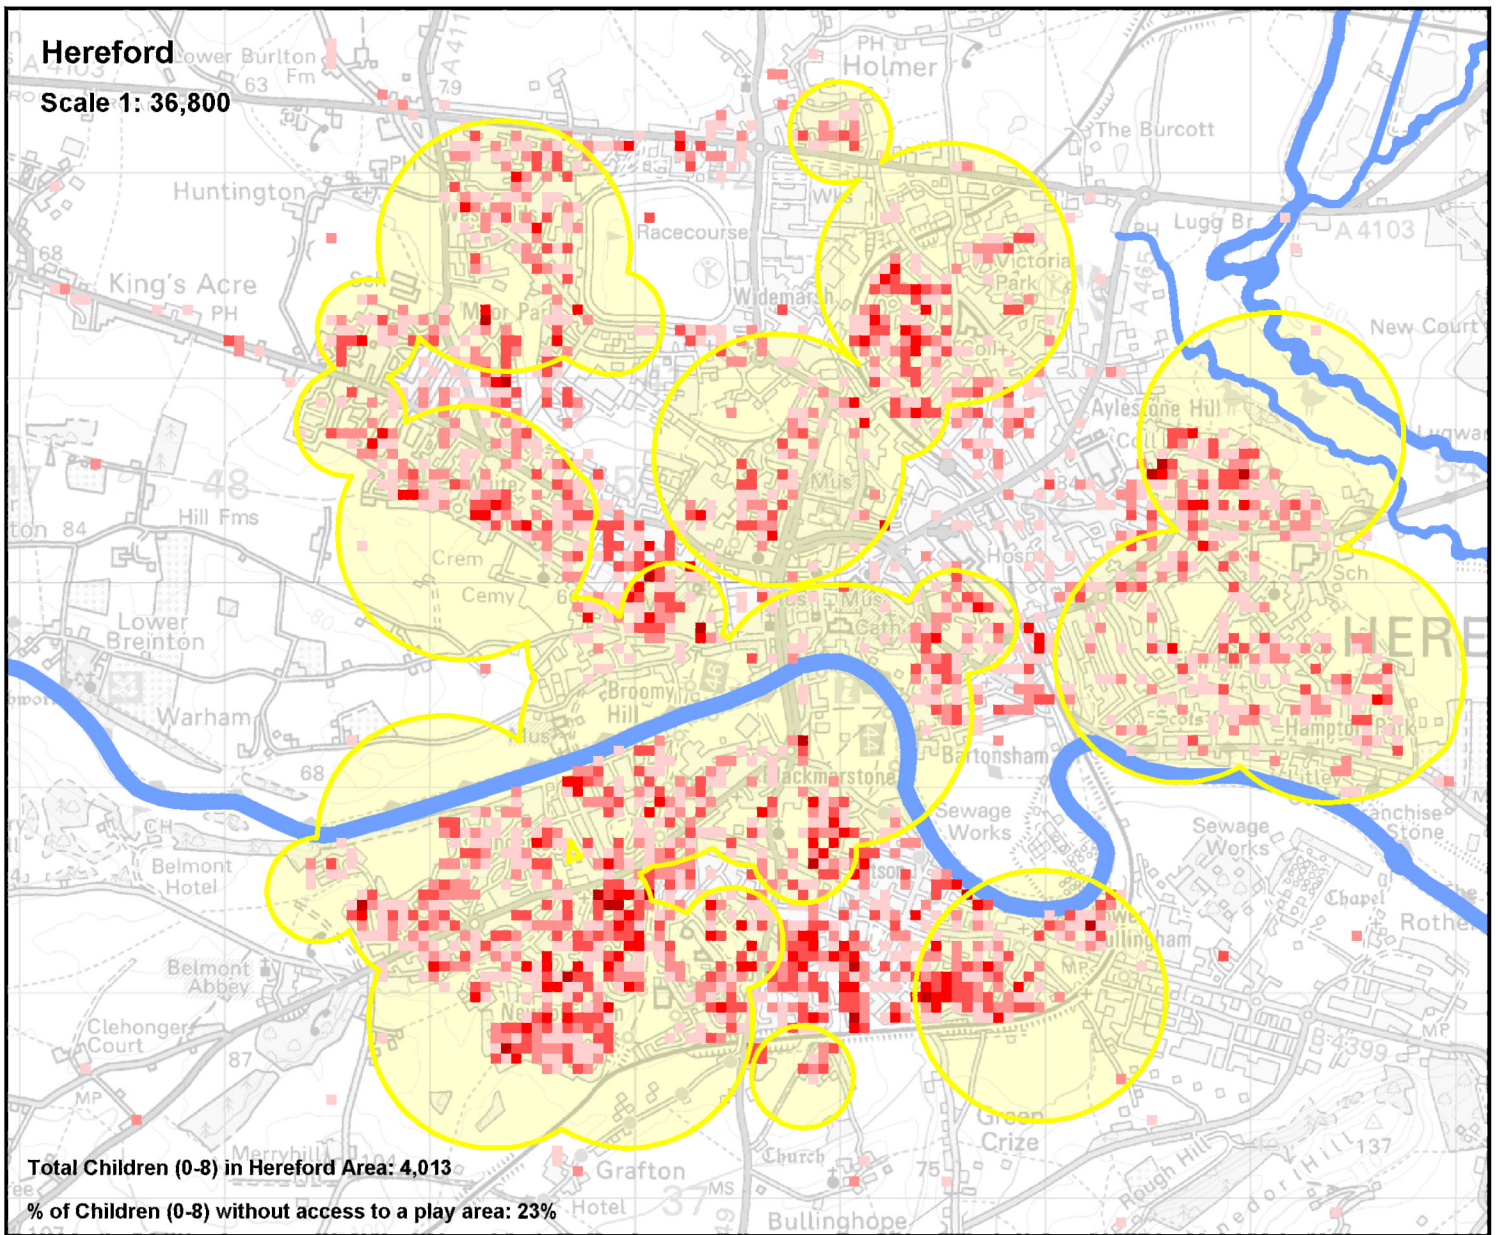

Appendix 3: GIS Density Maps 1c Hereford City and the Market Towns

Maps 1c: Population Density Maps in relation to play are catchment: Hereford City & the Market Towns

(0 – 8 year olds and 9 – 16 year olds)

Showing Population Densities of child population in relation to play area thresholds.

No. Children living within a 50m Square

Light Pink	1 Child
Light Red	2 Children
Red	3 to 4 Children
Dark Red	5 to 7 Children
Very Dark Red	8 to 30 Children

Coverage of Play Areas (Yellow Circle)
River (Blue Line)

Notes on Play Area Coverage

Local and Neighbourhood Play Areas cater for Children between 0 and 8 Years old.
 Local Play areas have a catchment area of 240m, Neighbourhood Play areas will cater for children within 600m

- 1 Child
- 2 Children
- 3 to 4 Children
- 5 to 7 Children
- 8 to 30 Children

- Coverage of Play Areas
- River

Notes on Play Area Coverage

Local and Neighbourhood Play Areas cater for Children between 0 and 8 Years.
Local Play areas have a catchment area of 240m, Neighbourhood Play areas will cater for children within 600m