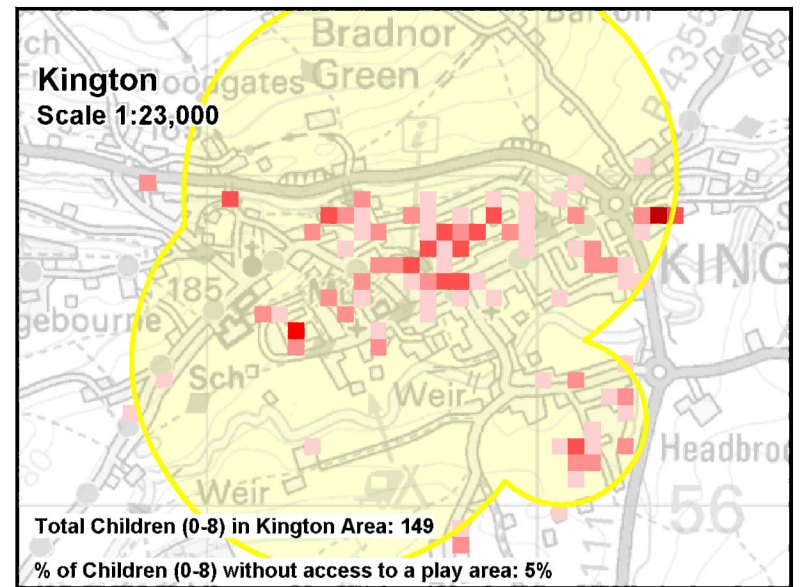

No. Children living within a 50m Square

- 1 Child
- 2 Children
- 3 to 4 Children
- 5 to 7 Children
- 8 to 30 Children

- Coverage of Play Areas
- River

Notes on Play Area Coverage

Local and Neighbourhood Play Areas cater for Children between 0 and 8 Years.
Local Play areas have a catchment area of 240m, Neighbourhood Play areas will cater for children within 600m

Density of Children Aged Between 0 and 8 Years in Herefordshire

10% of addresses used are accurate to Postcode location only
2% of addresses were unable to be used
Data used: School Census Jan 2011; Early Years Census Jan 2011
Ages of Children 2-16 as at 31 August 2010

Herefordshire Council IT Services Division,
Thorn Office Centre, Holme Lacy Road,
Rotherwas, Hereford, HR2 6JT.
Tel: 01432 260160
Email: helpdesk@herefordshire.gov.uk