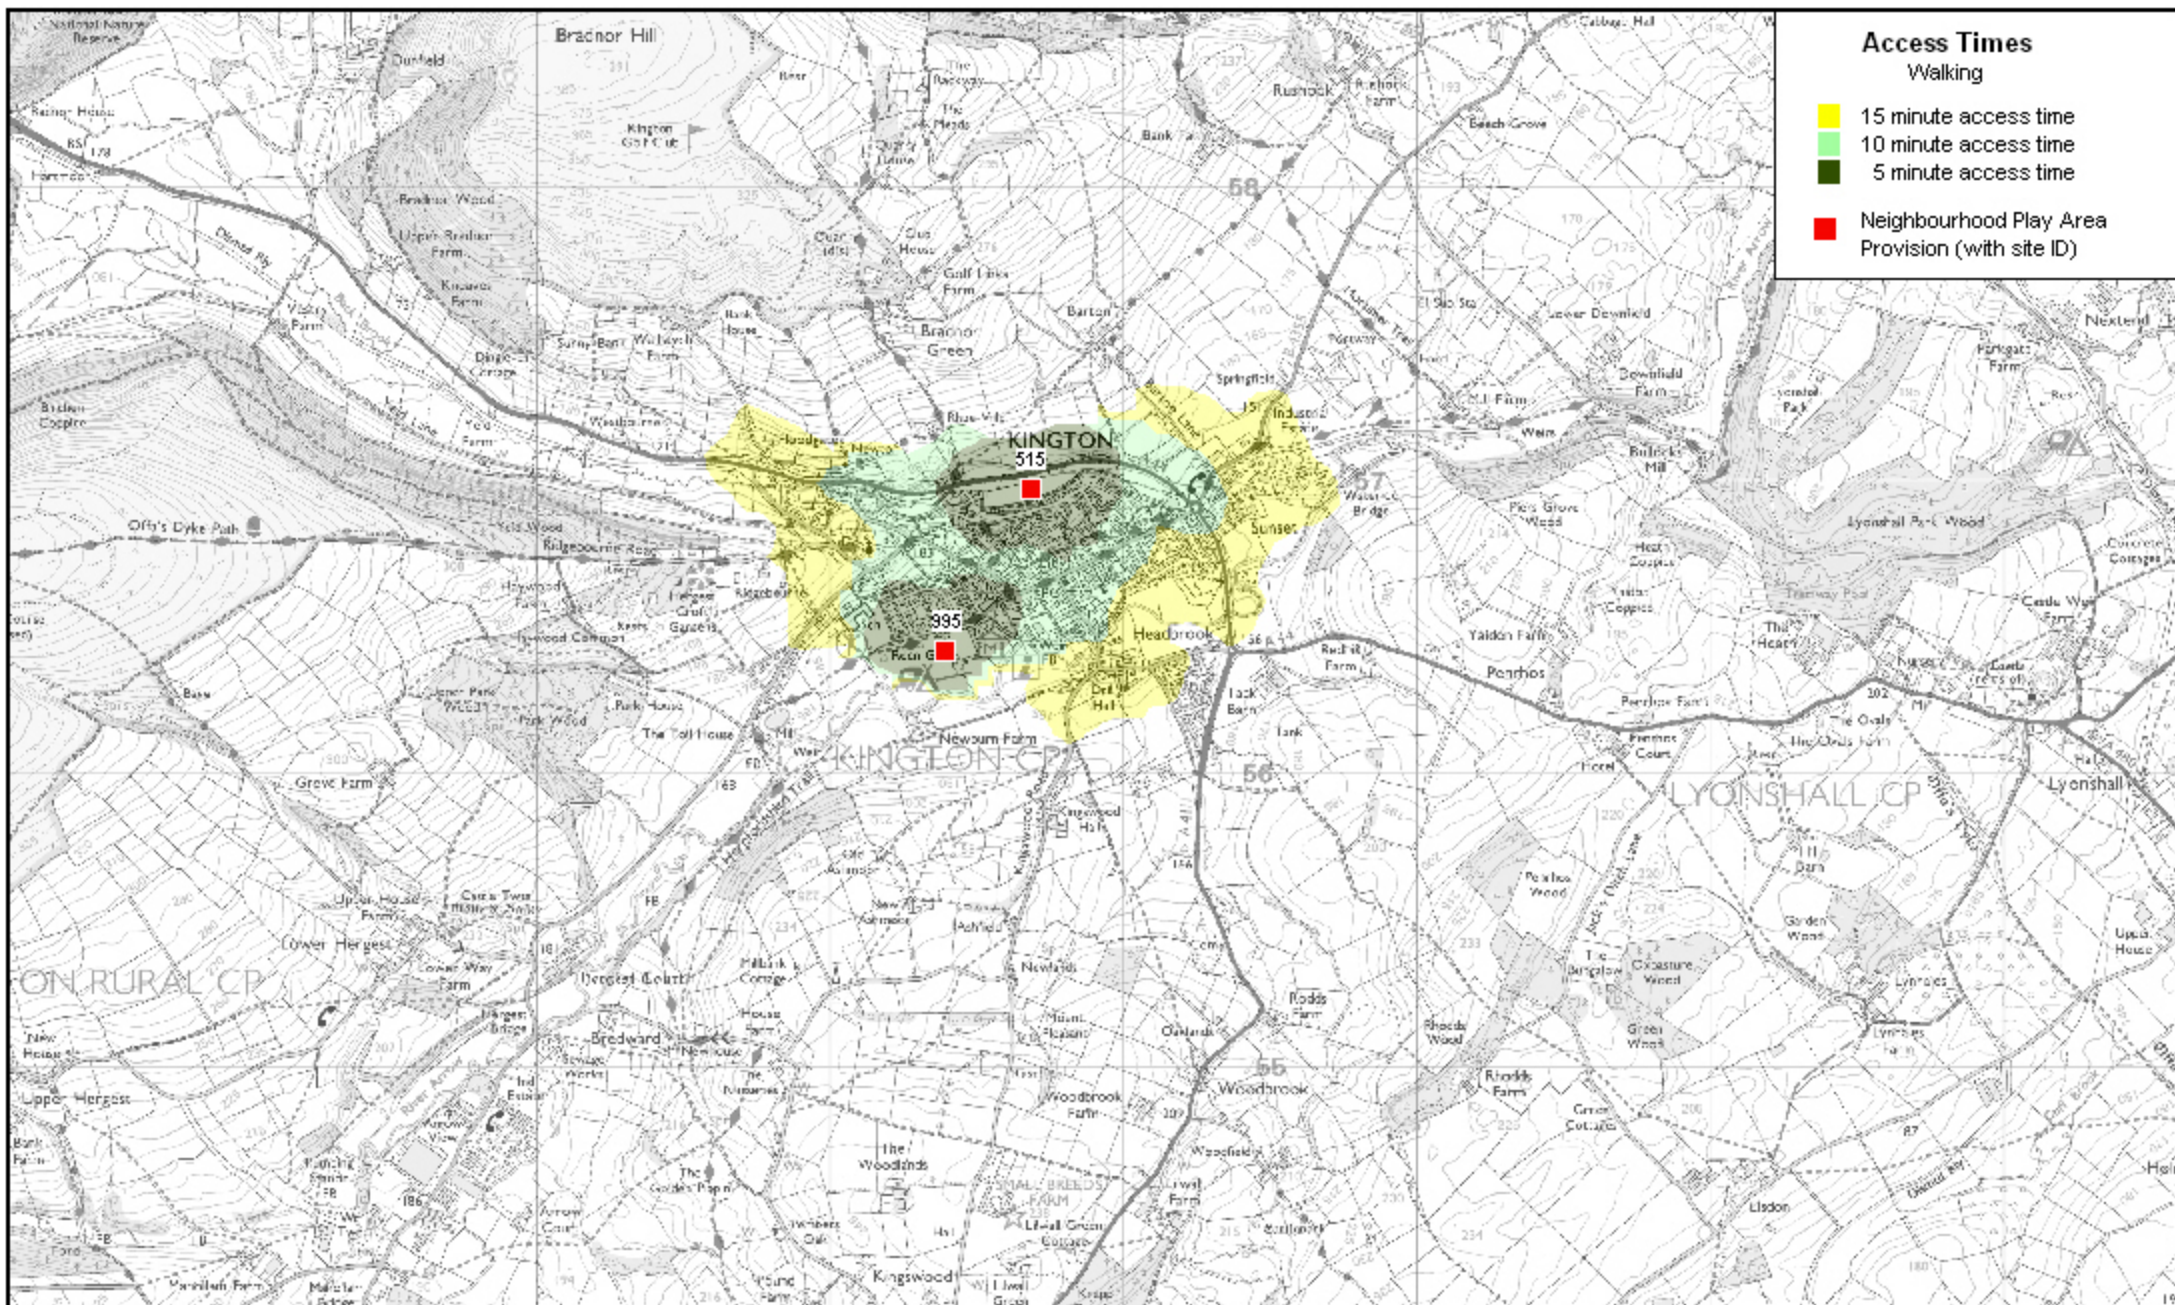

Access Times
Walking

- 15 minute access time
- 10 minute access time
- 5 minute access time
- Neighbourhood Play Area Provision (with site ID)

Access Times
Cycling

- 15 minute access time
- 10 minute access time
- 5 minute access time
- Neighbourhood Play Area Provision (with site ID)

Access Times
Cycling

- 15 minute access time
- 10 minute access time
- 5 minute access time
- Neighbourhood Play Area Provision (with site ID)

Access Times

Walking

- 15 minute access time
- 10 minute access time
- 5 minute access time
- Local Play Area Provision (with site ID)
- Neighbourhood Play Area Provision (with site ID)

- Access Times**
Walking
- 15 minute access time
 - 10 minute access time
 - 5 minute access time
 - Neighbourhood Play Area Provision (with site ID)