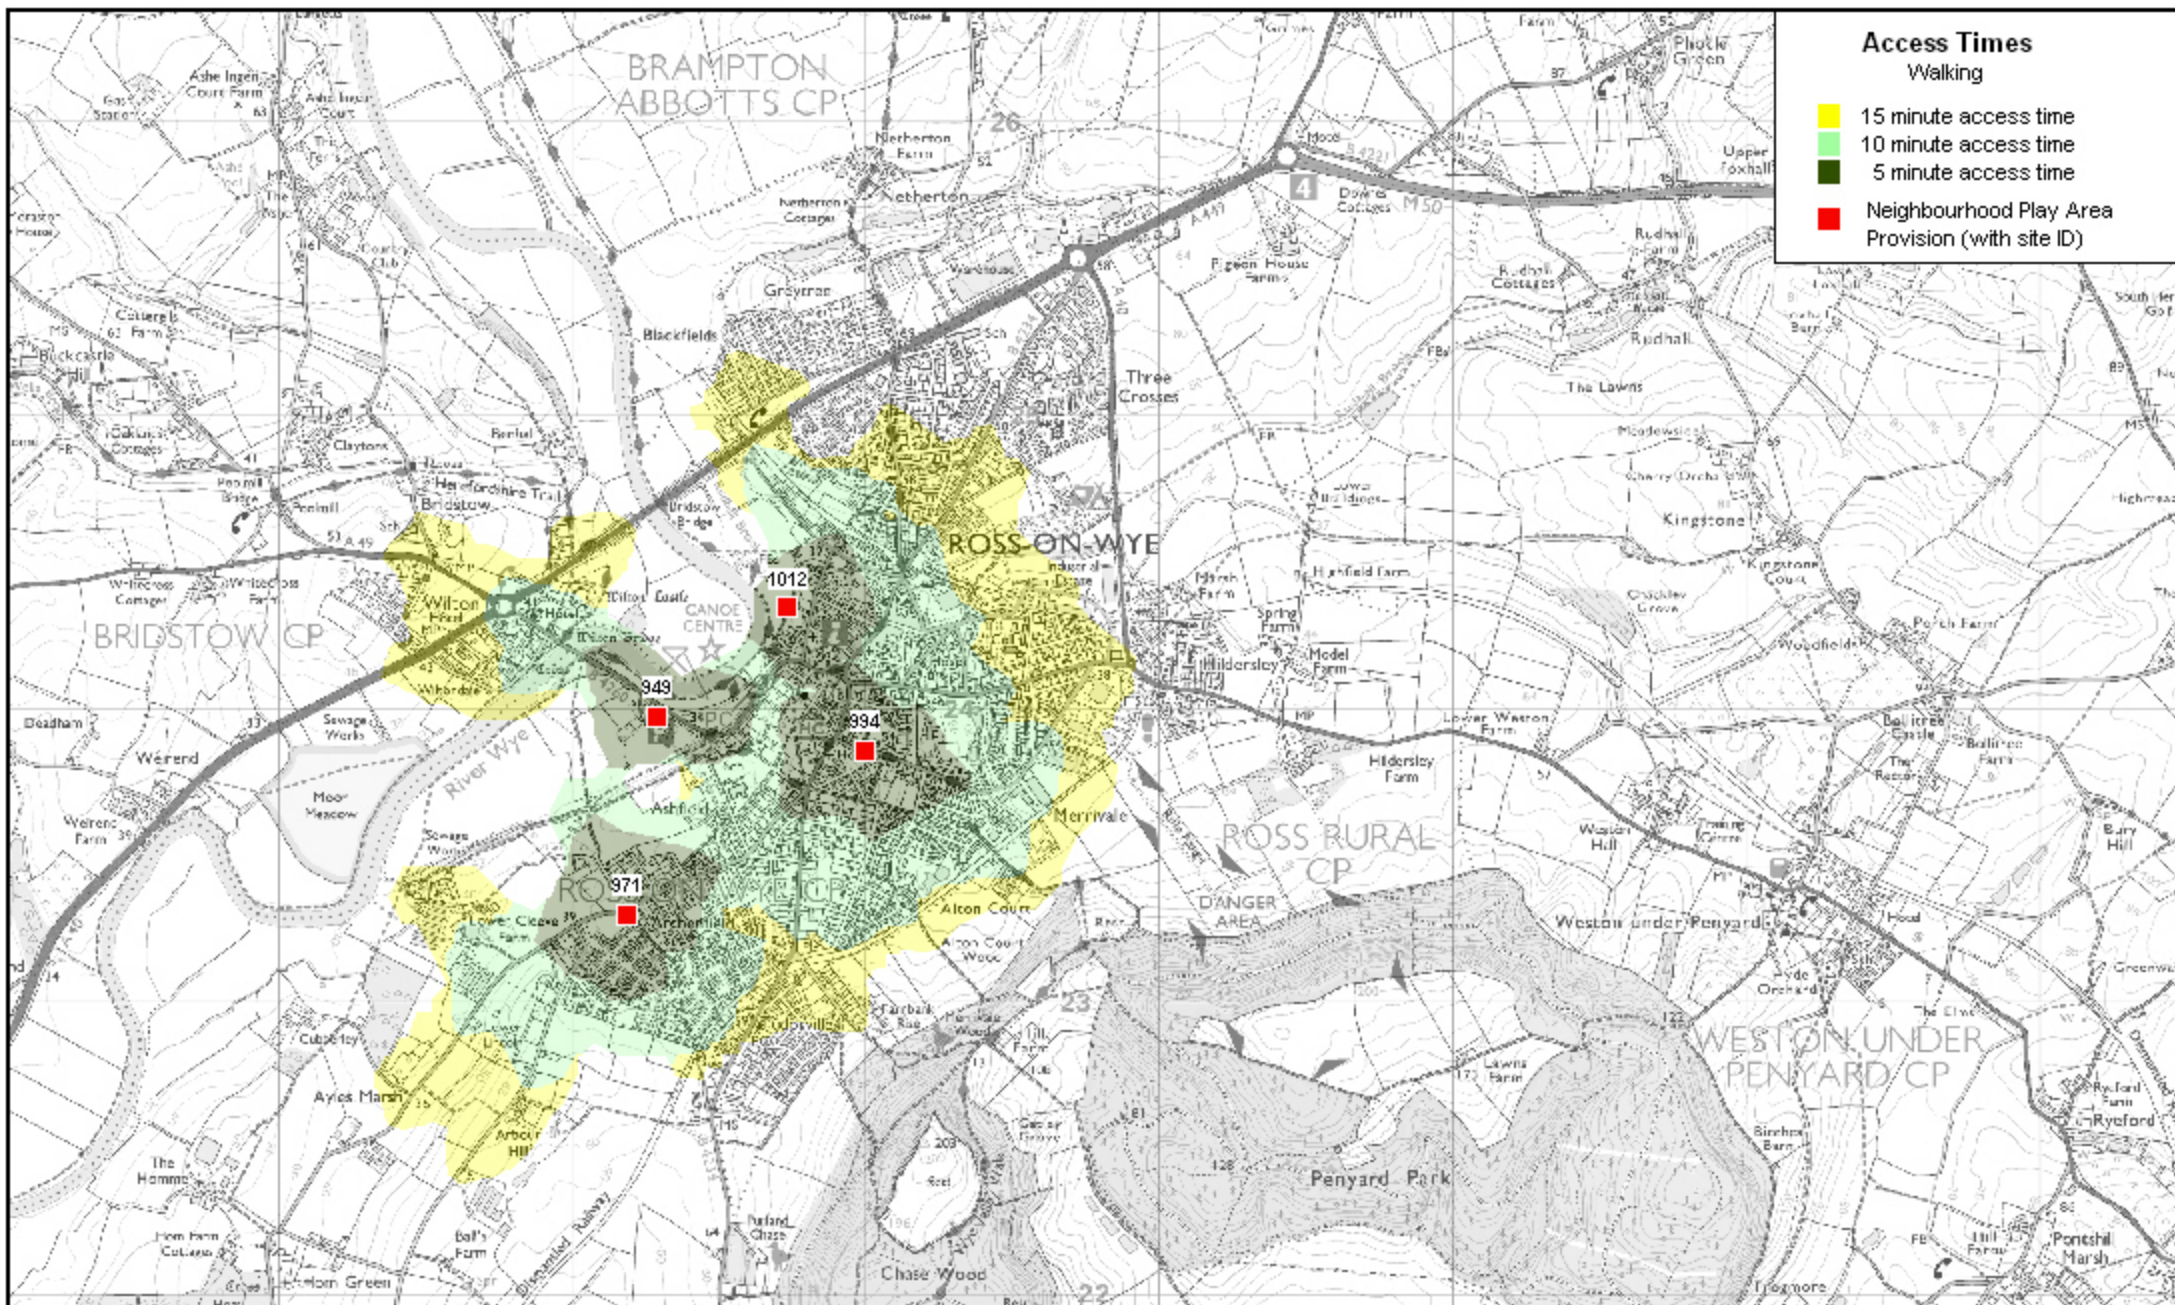

Access Times
Walking

- 15 minute access time
- 10 minute access time
- 5 minute access time
- Neighbourhood Play Area Provision (with site ID)

Access Times
Cycling

- 15 minute access time
- 10 minute access time
- 5 minute access time
- Neighbourhood Play Area Provision (with site ID)

Access Times
Cycling

- 15 minute access time
- 10 minute access time
- 5 minute access time
- Neighbourhood Play Area Provision (with site ID)

Access Times

Walking

- 15 minute access time
- 10 minute access time
- 5 minute access time
- Local Play Area Provision (with site ID)
- Neighbourhood Play Area Provision (with site ID)

- Access Times**
Walking
- 15 minute access time
 - 10 minute access time
 - 5 minute access time
 - Neighbourhood Play Area Provision (with site ID)