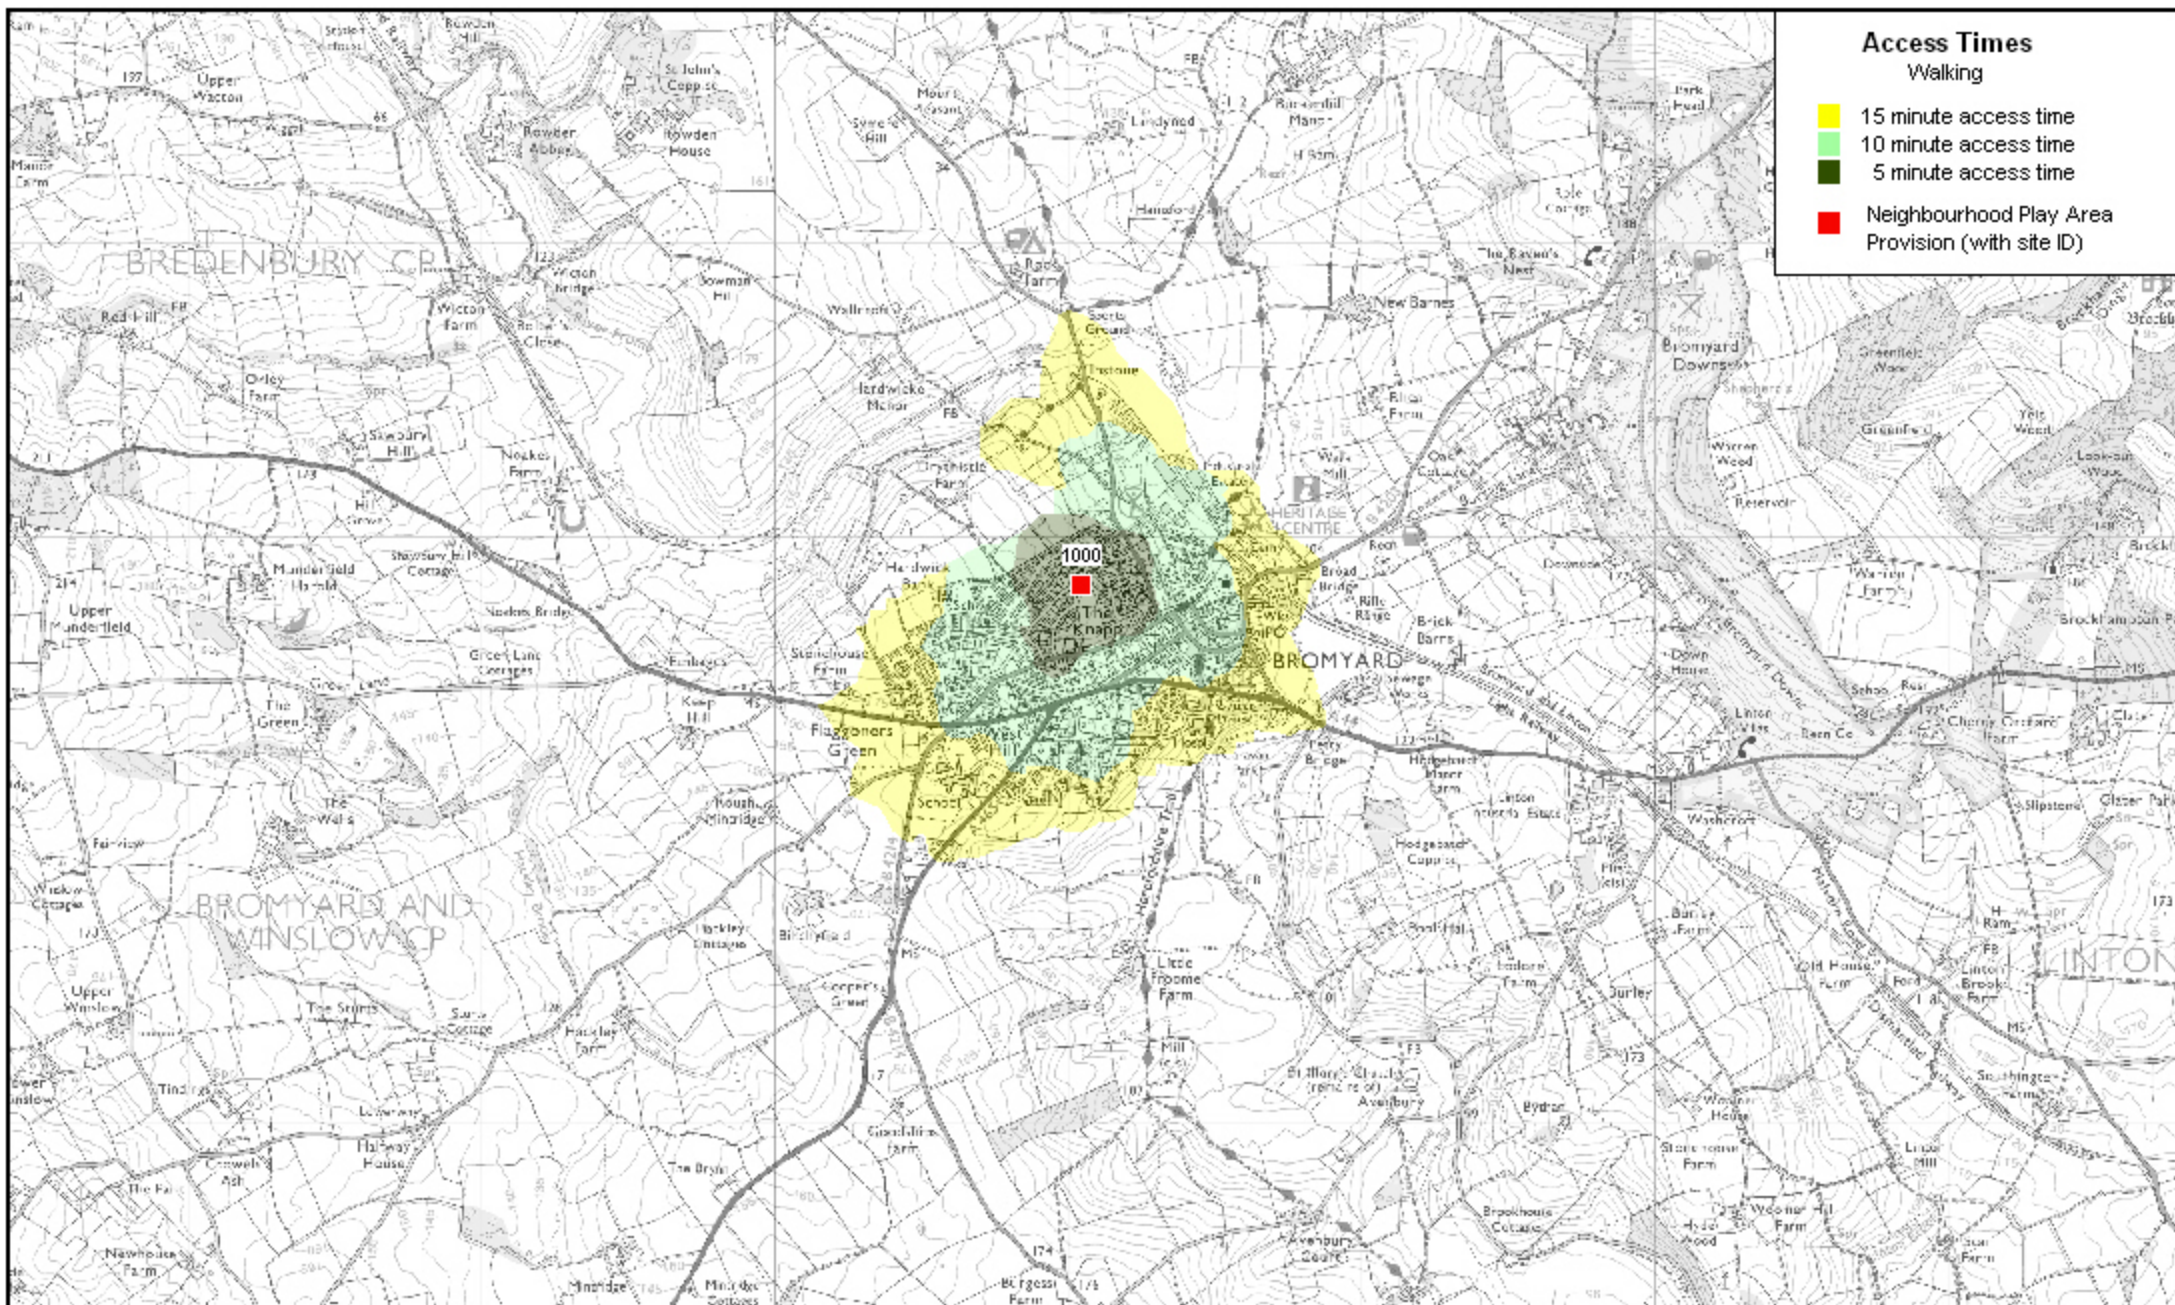

Herefordshire Play Facilities Strategy

Appendix 2: GIS Provision Maps 1b Hereford City and the Market Towns

Maps 1b: Play Area Provision Access Maps: Hereford City & the Market Towns

(0 – 8 year olds and 9 – 16 year olds)

Showing Local Transport data walking and cycling distance thresholds

Access Times
Cycling

- 15 minute access time
- 10 minute access time
- 5 minute access time
- Neighbourhood Play Area Provision (with site ID)

Access Times
Walking

- 15 minute access time
- 10 minute access time
- 5 minute access time
- Neighbourhood Play Area Provision (with site ID)

Access Times
Cycling

- 15 minute access time
- 10 minute access time
- 5 minute access time
- Neighbourhood Play Area Provision (with site ID)

- Access Times**
Walking
- 15 minute access time
 - 10 minute access time
 - 5 minute access time
 - Neighbourhood Play Area Provision (with site ID)