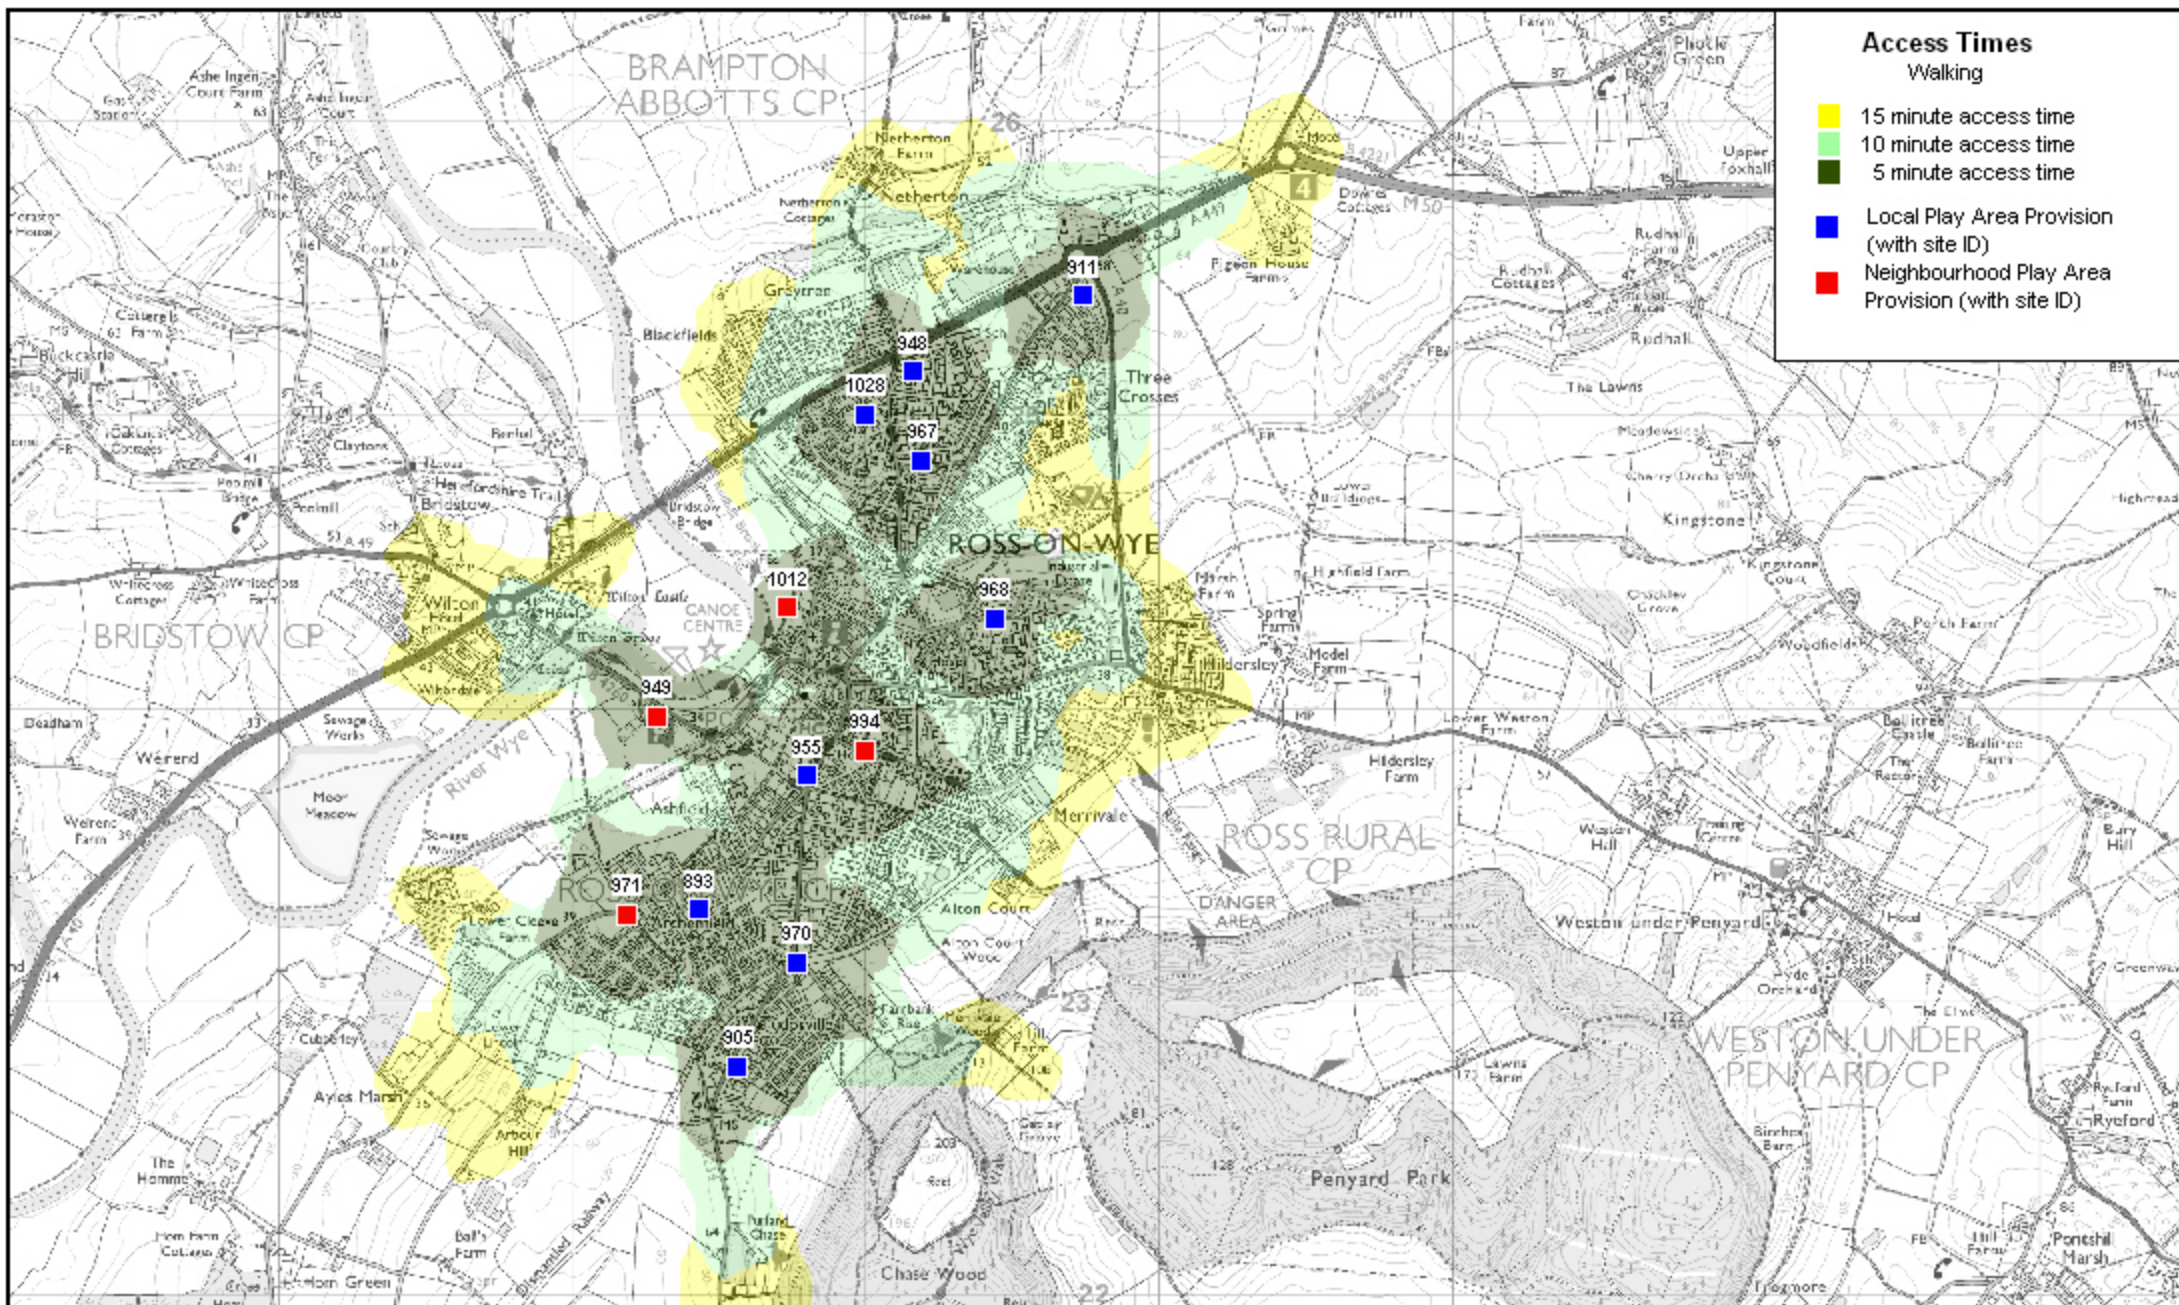

Access Times
Walking

- 15 minute access time
- 10 minute access time
- 5 minute access time
- Neighbourhood Play Area Provision (with site ID)

Access Times
Cycling

- 15 minute access time
- 10 minute access time
- 5 minute access time
- Neighbourhood Play Area Provision (with site ID)

Access Times
Cycling

- 15 minute access time
- 10 minute access time
- 5 minute access time
- Neighbourhood Play Area Provision (with site ID)

Access Times

Walking

- 15 minute access time
- 10 minute access time
- 5 minute access time
- Local Play Area Provision (with site ID)
- Neighbourhood Play Area Provision (with site ID)

- Access Times**
Walking
- 15 minute access time
 - 10 minute access time
 - 5 minute access time
 - Neighbourhood Play Area Provision (with site ID)