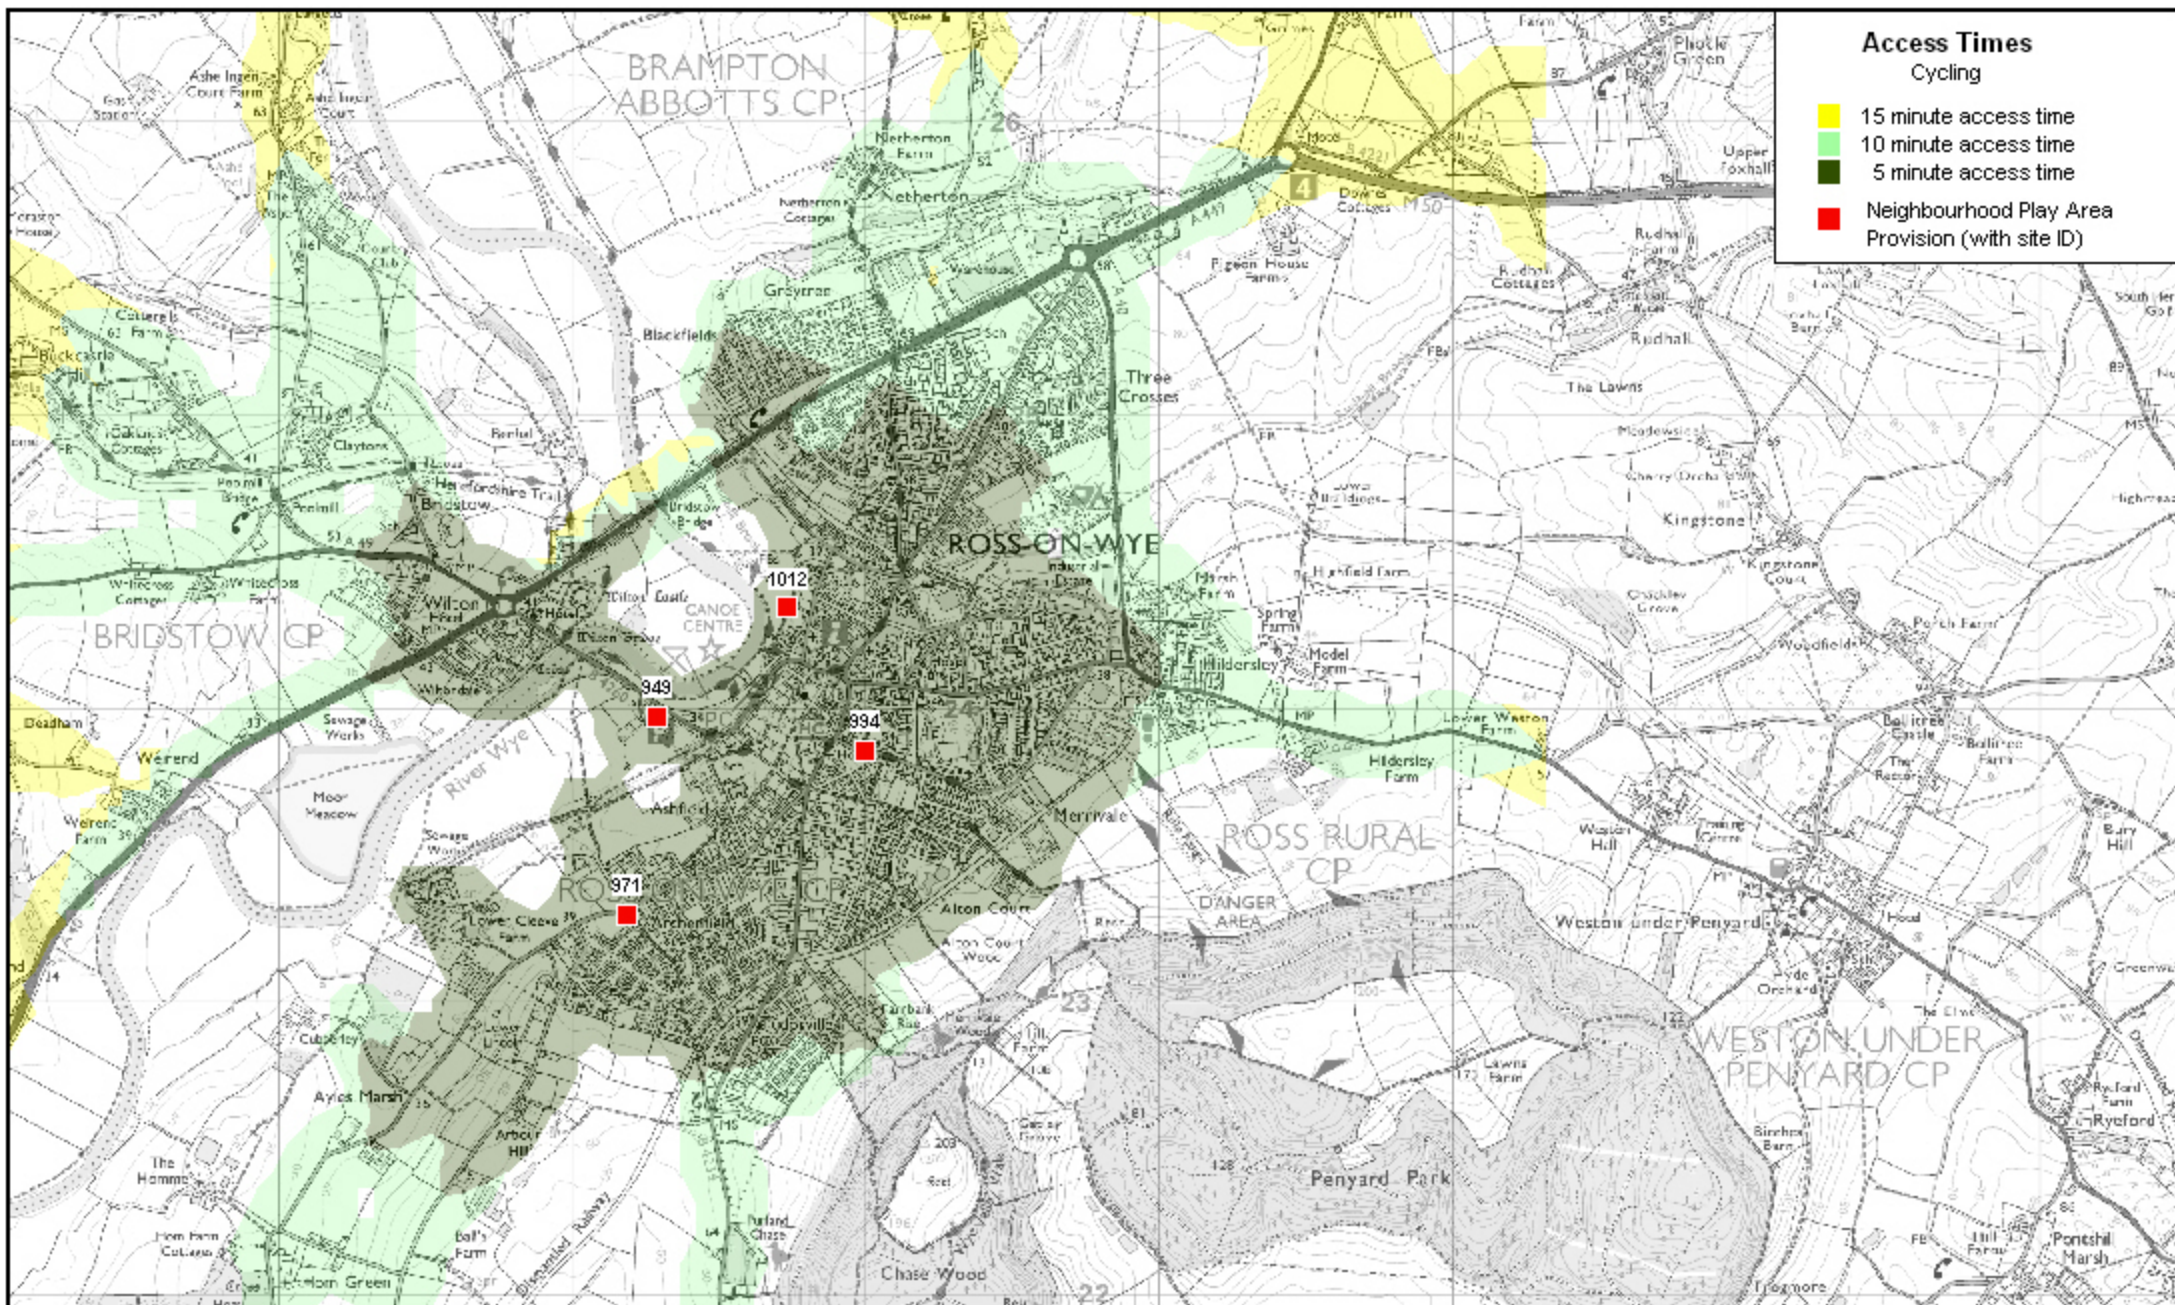

Access Times
Walking

- 15 minute access time
- 10 minute access time
- 5 minute access time
- Neighbourhood Play Area Provision (with site ID)

Access Times
Cycling

- 15 minute access time
- 10 minute access time
- 5 minute access time
- Neighbourhood Play Area Provision (with site ID)

Access Times
Cycling

- 15 minute access time
- 10 minute access time
- 5 minute access time
- Neighbourhood Play Area Provision (with site ID)

Access Times

Walking

- 15 minute access time
- 10 minute access time
- 5 minute access time
- Local Play Area Provision (with site ID)
- Neighbourhood Play Area Provision (with site ID)

- Access Times**
Walking
- 15 minute access time
 - 10 minute access time
 - 5 minute access time
 - Neighbourhood Play Area Provision (with site ID)