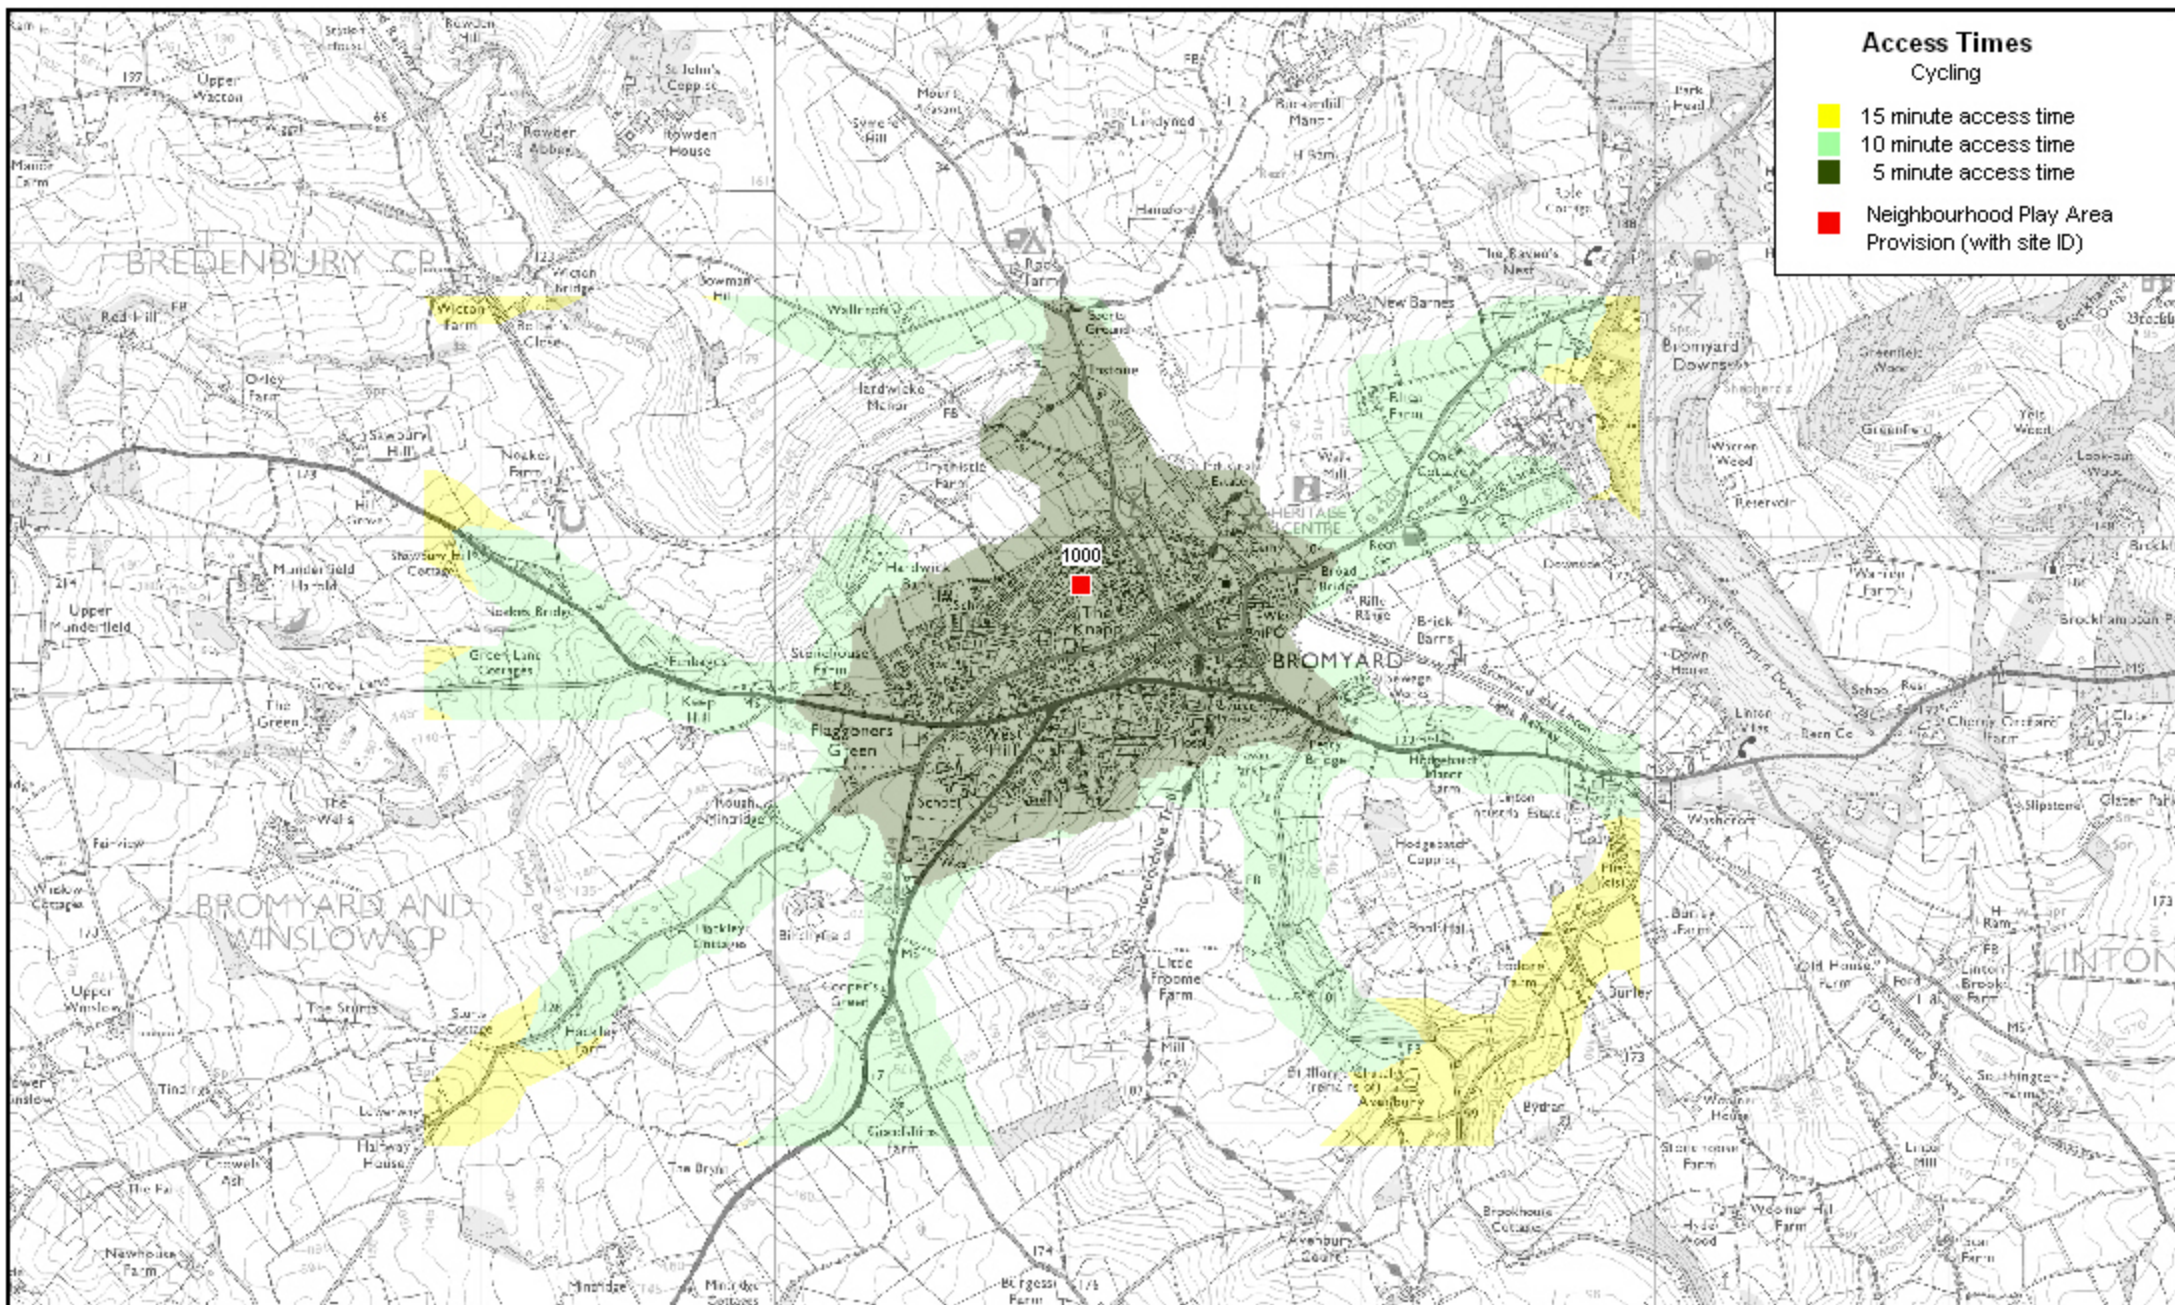

Herefordshire Play Facilities Strategy

Appendix 2: GIS Provision Maps 1b Hereford City and the Market Towns

Maps 1b: Play Area Provision Access Maps: Hereford City & the Market Towns

(0 – 8 year olds and 9 – 16 year olds)

Showing Local Transport data walking and cycling distance thresholds

Access Times
Cycling

- 15 minute access time
- 10 minute access time
- 5 minute access time
- Neighbourhood Play Area Provision (with site ID)

Access Times
Walking

- 15 minute access time
- 10 minute access time
- 5 minute access time
- Neighbourhood Play Area Provision (with site ID)

Access Times
Cycling

- 15 minute access time
- 10 minute access time
- 5 minute access time
- Neighbourhood Play Area Provision (with site ID)

- Access Times**
Walking
- 15 minute access time
 - 10 minute access time
 - 5 minute access time
 - Neighbourhood Play Area Provision (with site ID)