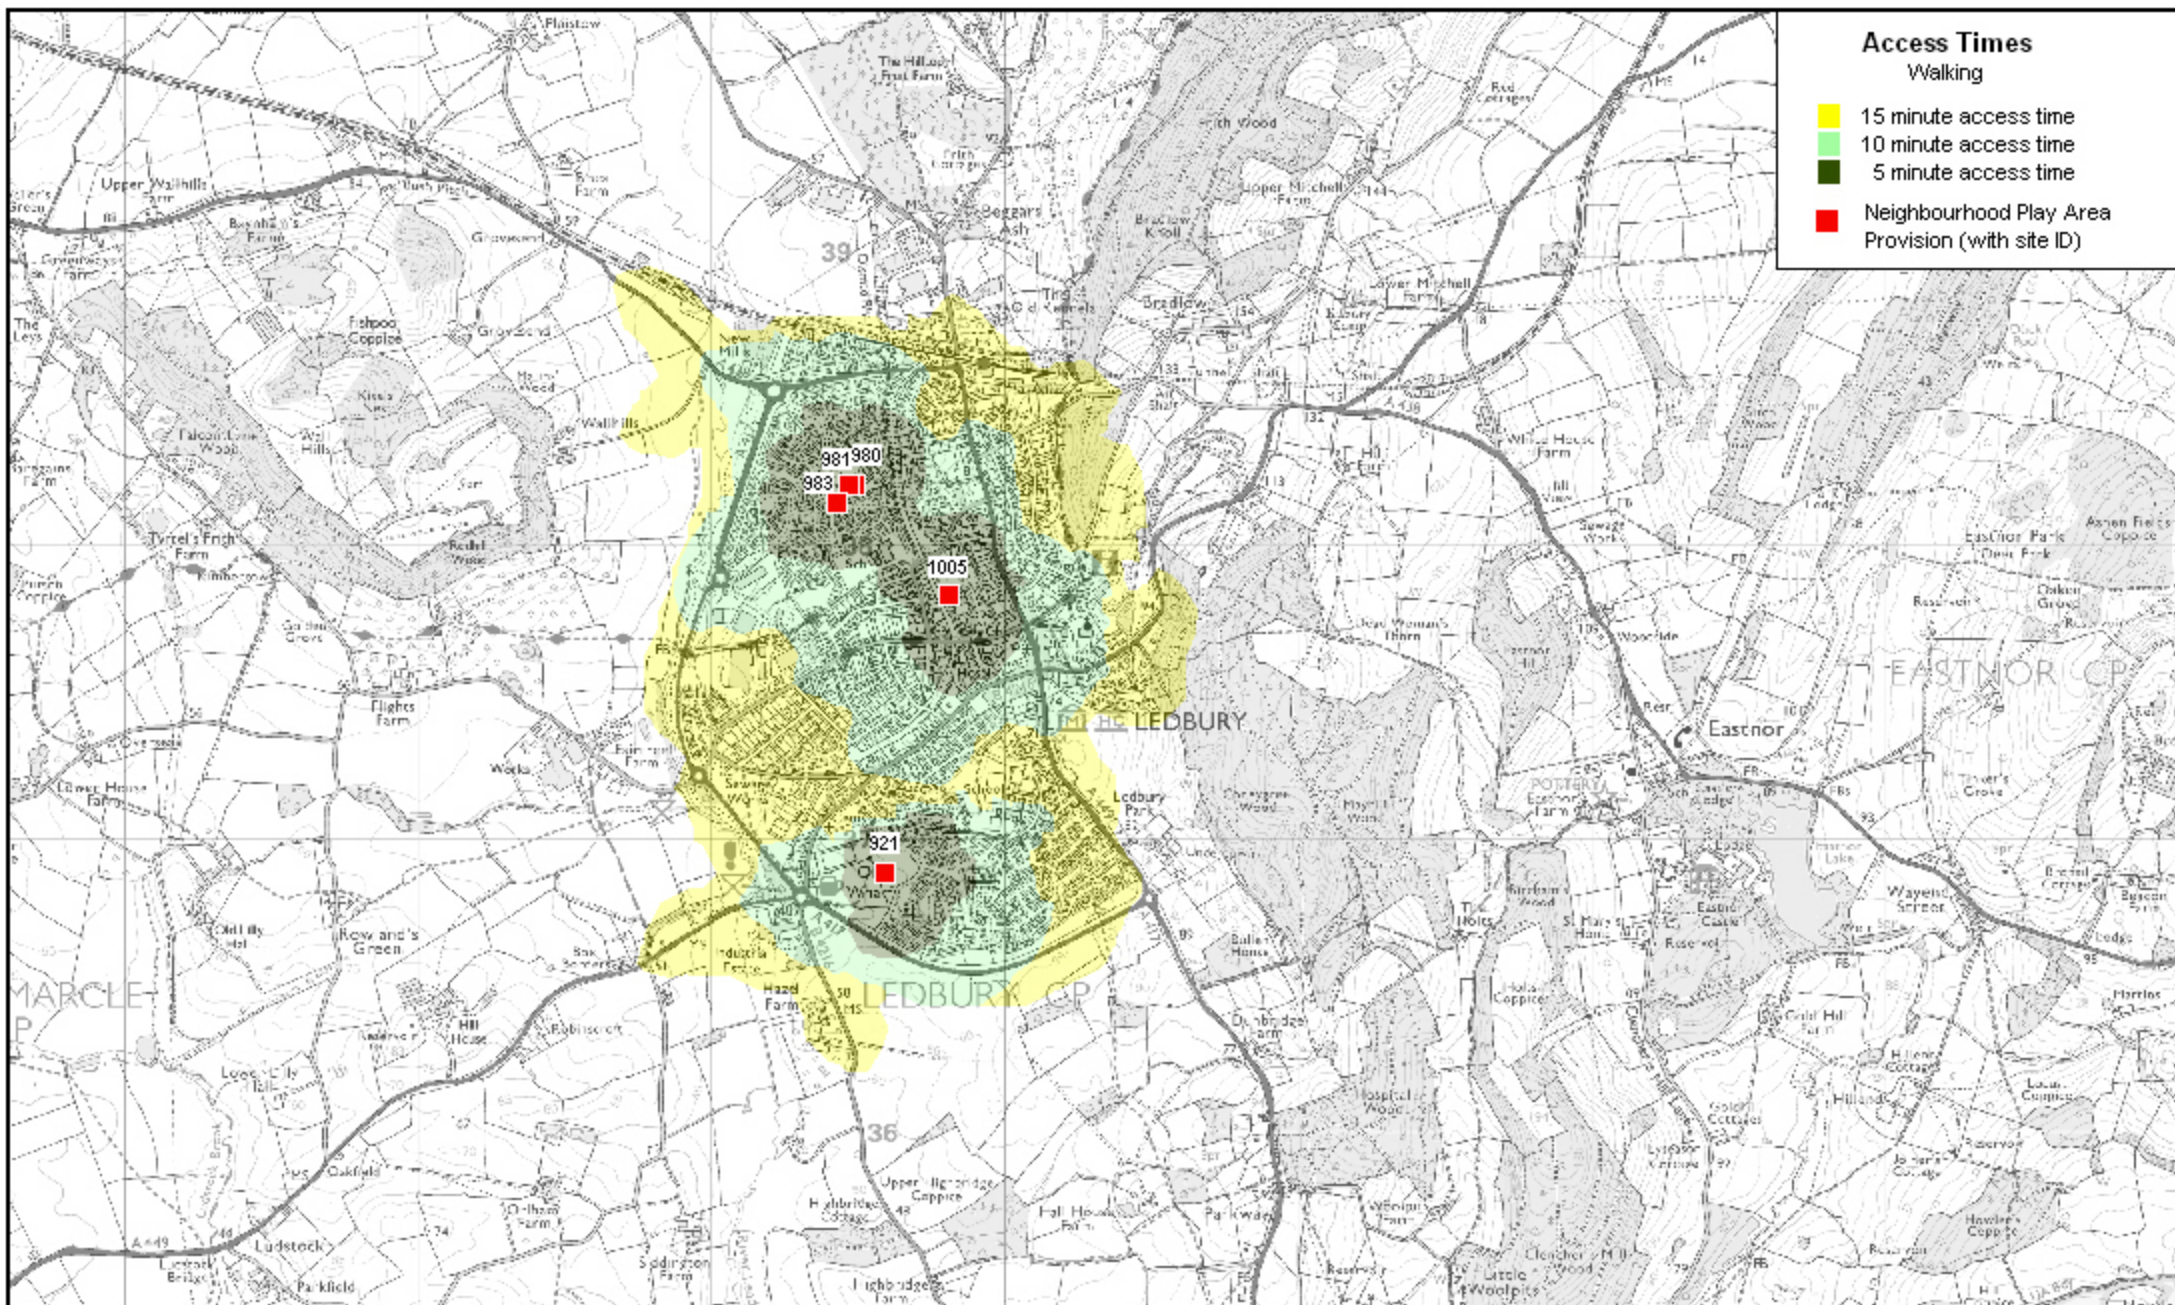

Access Times
Walking

- 15 minute access time
- 10 minute access time
- 5 minute access time
- Neighbourhood Play Area Provision (with site ID)

Access Times
Cycling

- 15 minute access time
- 10 minute access time
- 5 minute access time
- Neighbourhood Play Area Provision (with site ID)

Access Times
Cycling

- 15 minute access time
- 10 minute access time
- 5 minute access time
- Neighbourhood Play Area Provision (with site ID)

Access Times

Walking

- 15 minute access time
- 10 minute access time
- 5 minute access time
- Local Play Area Provision (with site ID)
- Neighbourhood Play Area Provision (with site ID)

- Access Times**
Walking
- 15 minute access time
 - 10 minute access time
 - 5 minute access time
 - Neighbourhood Play Area Provision (with site ID)