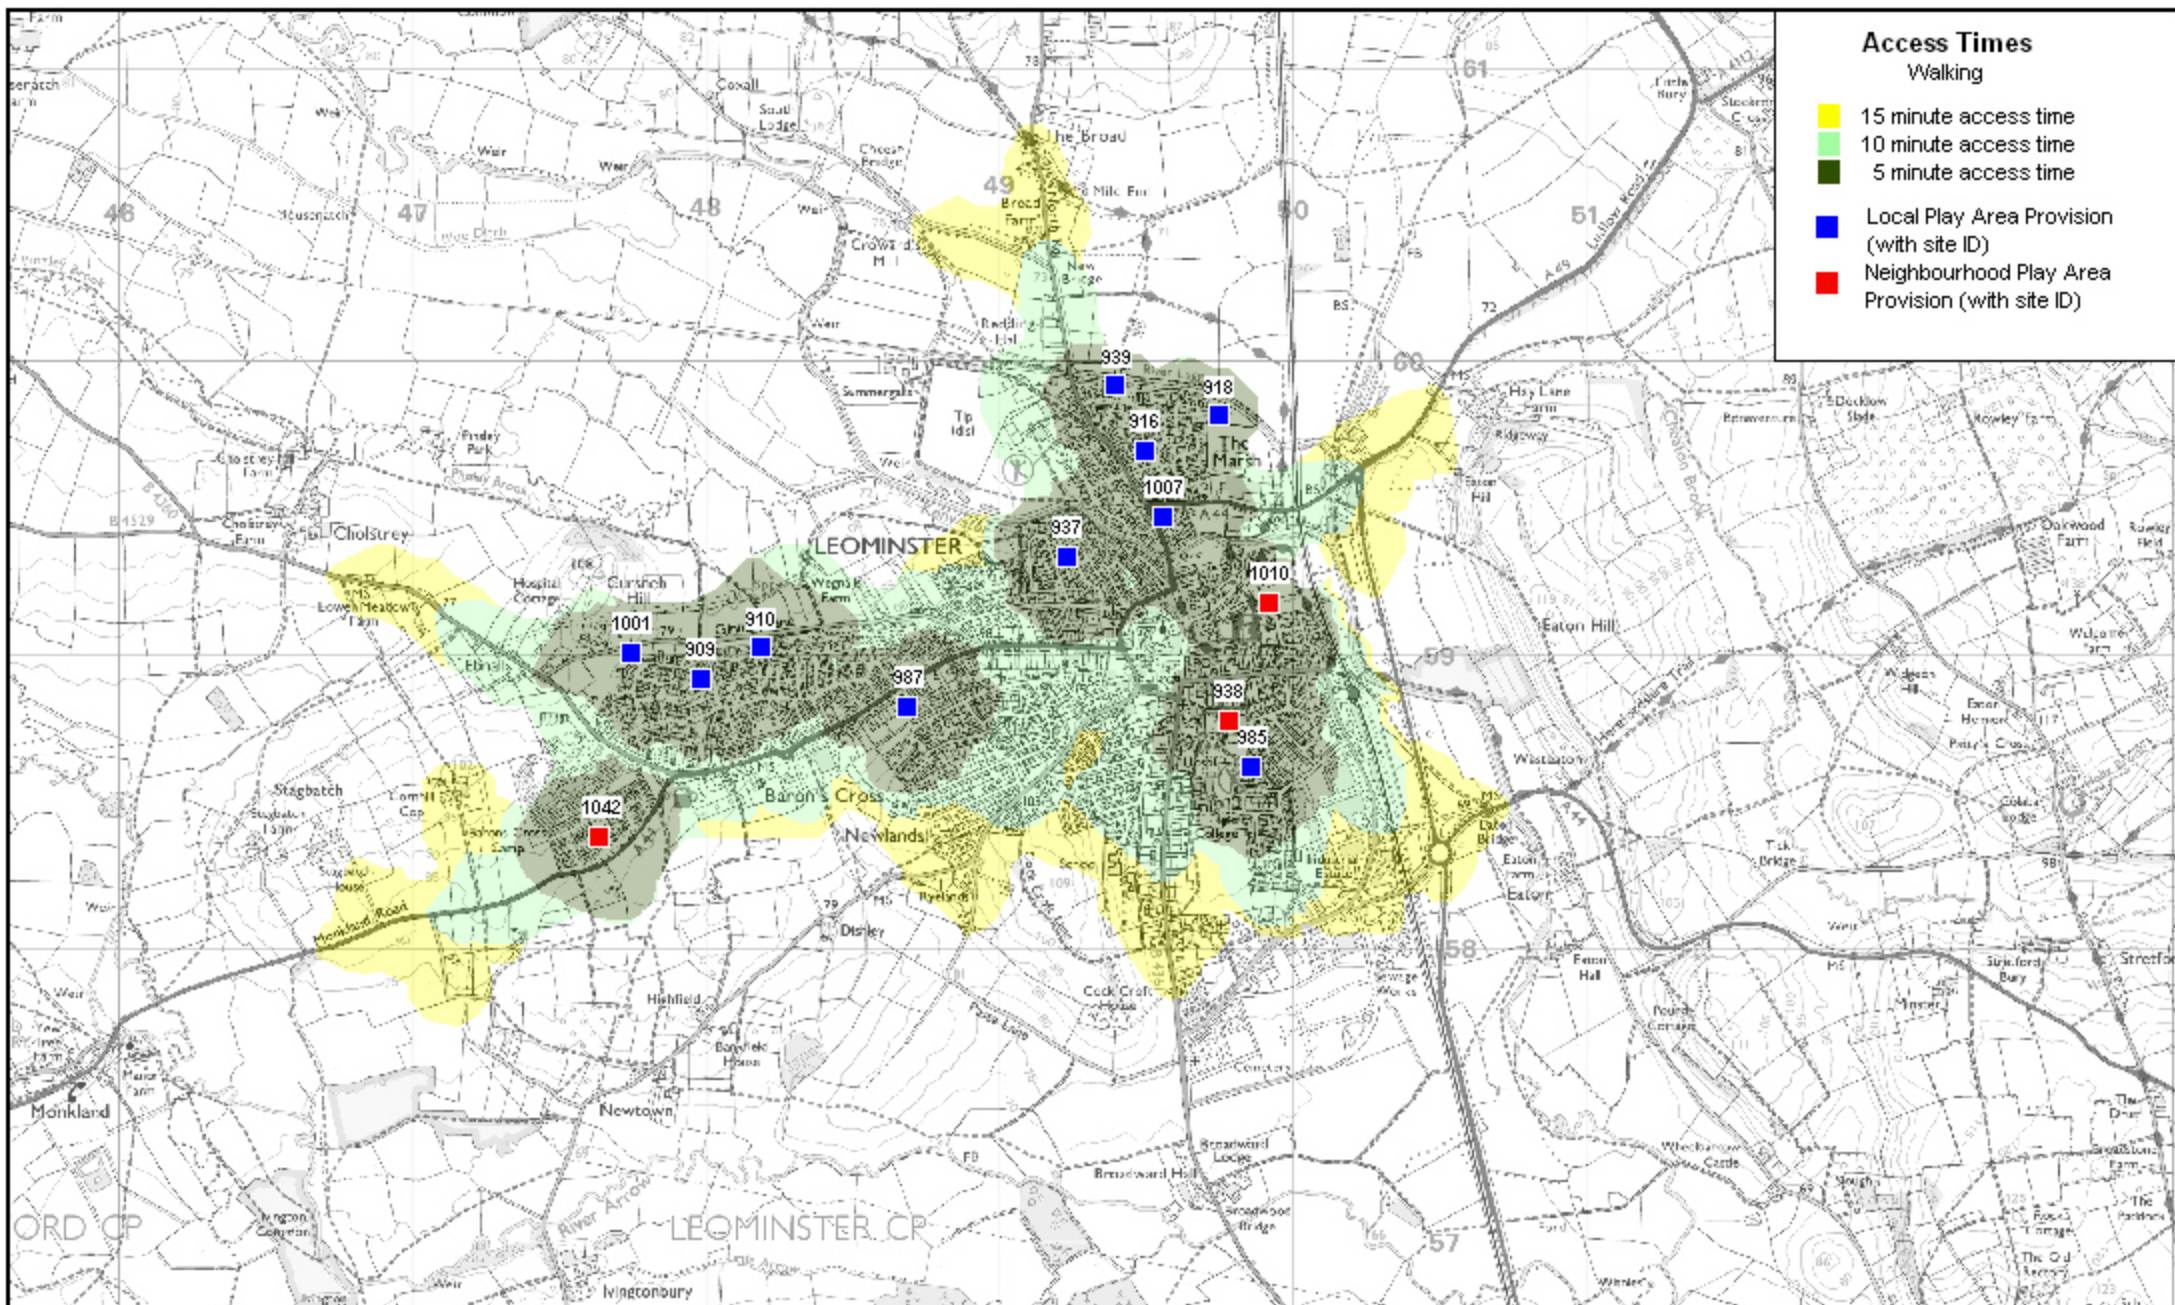

Access Times
Walking

- 15 minute access time
- 10 minute access time
- 5 minute access time
- Neighbourhood Play Area Provision (with site ID)

Access Times
Cycling

- 15 minute access time
- 10 minute access time
- 5 minute access time
- Neighbourhood Play Area Provision (with site ID)

Access Times
Cycling

- 15 minute access time
- 10 minute access time
- 5 minute access time
- Neighbourhood Play Area Provision (with site ID)

Access Times

Walking

- 15 minute access time
- 10 minute access time
- 5 minute access time
- Local Play Area Provision (with site ID)
- Neighbourhood Play Area Provision (with site ID)

- Access Times**
Walking
- 15 minute access time
 - 10 minute access time
 - 5 minute access time
 - Neighbourhood Play Area Provision (with site ID)