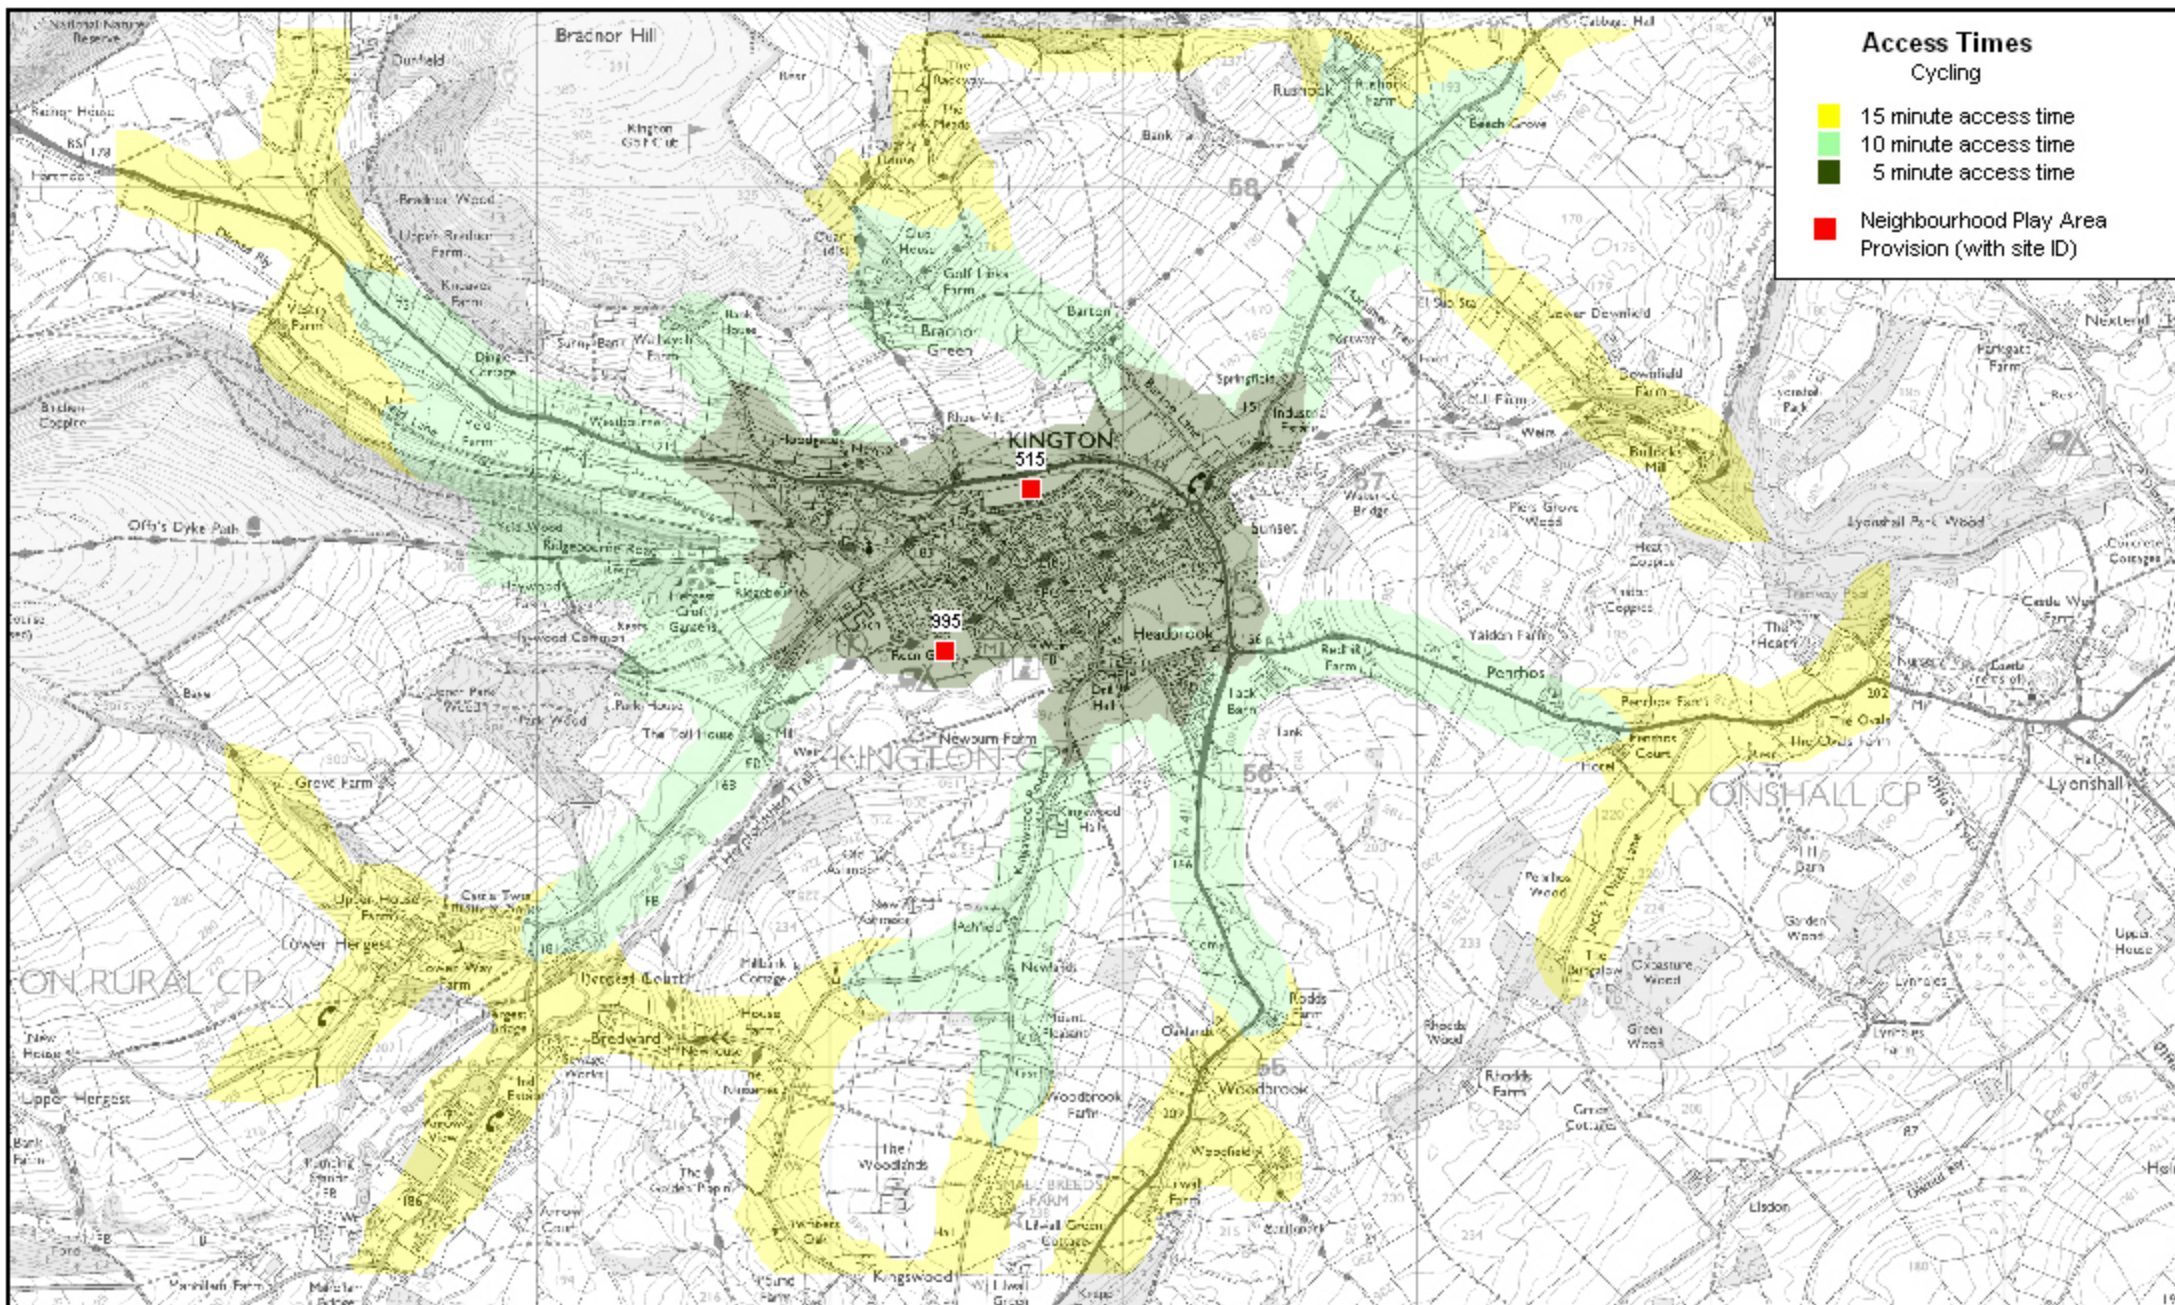

Showing Local Transport data walking and cycling distance thresholds

Access Times
Cycling

- 15 minute access time
- 10 minute access time
- 5 minute access time
- Neighbourhood Play Area Provision (with site ID)

Access Times
Walking

- 15 minute access time
- 10 minute access time
- 5 minute access time
- Neighbourhood Play Area Provision (with site ID)

Access Times
Cycling

- 15 minute access time
- 10 minute access time
- 5 minute access time
- Neighbourhood Play Area Provision (with site ID)

- Access Times**
Walking
- 15 minute access time
 - 10 minute access time
 - 5 minute access time
 - Neighbourhood Play Area Provision (with site ID)