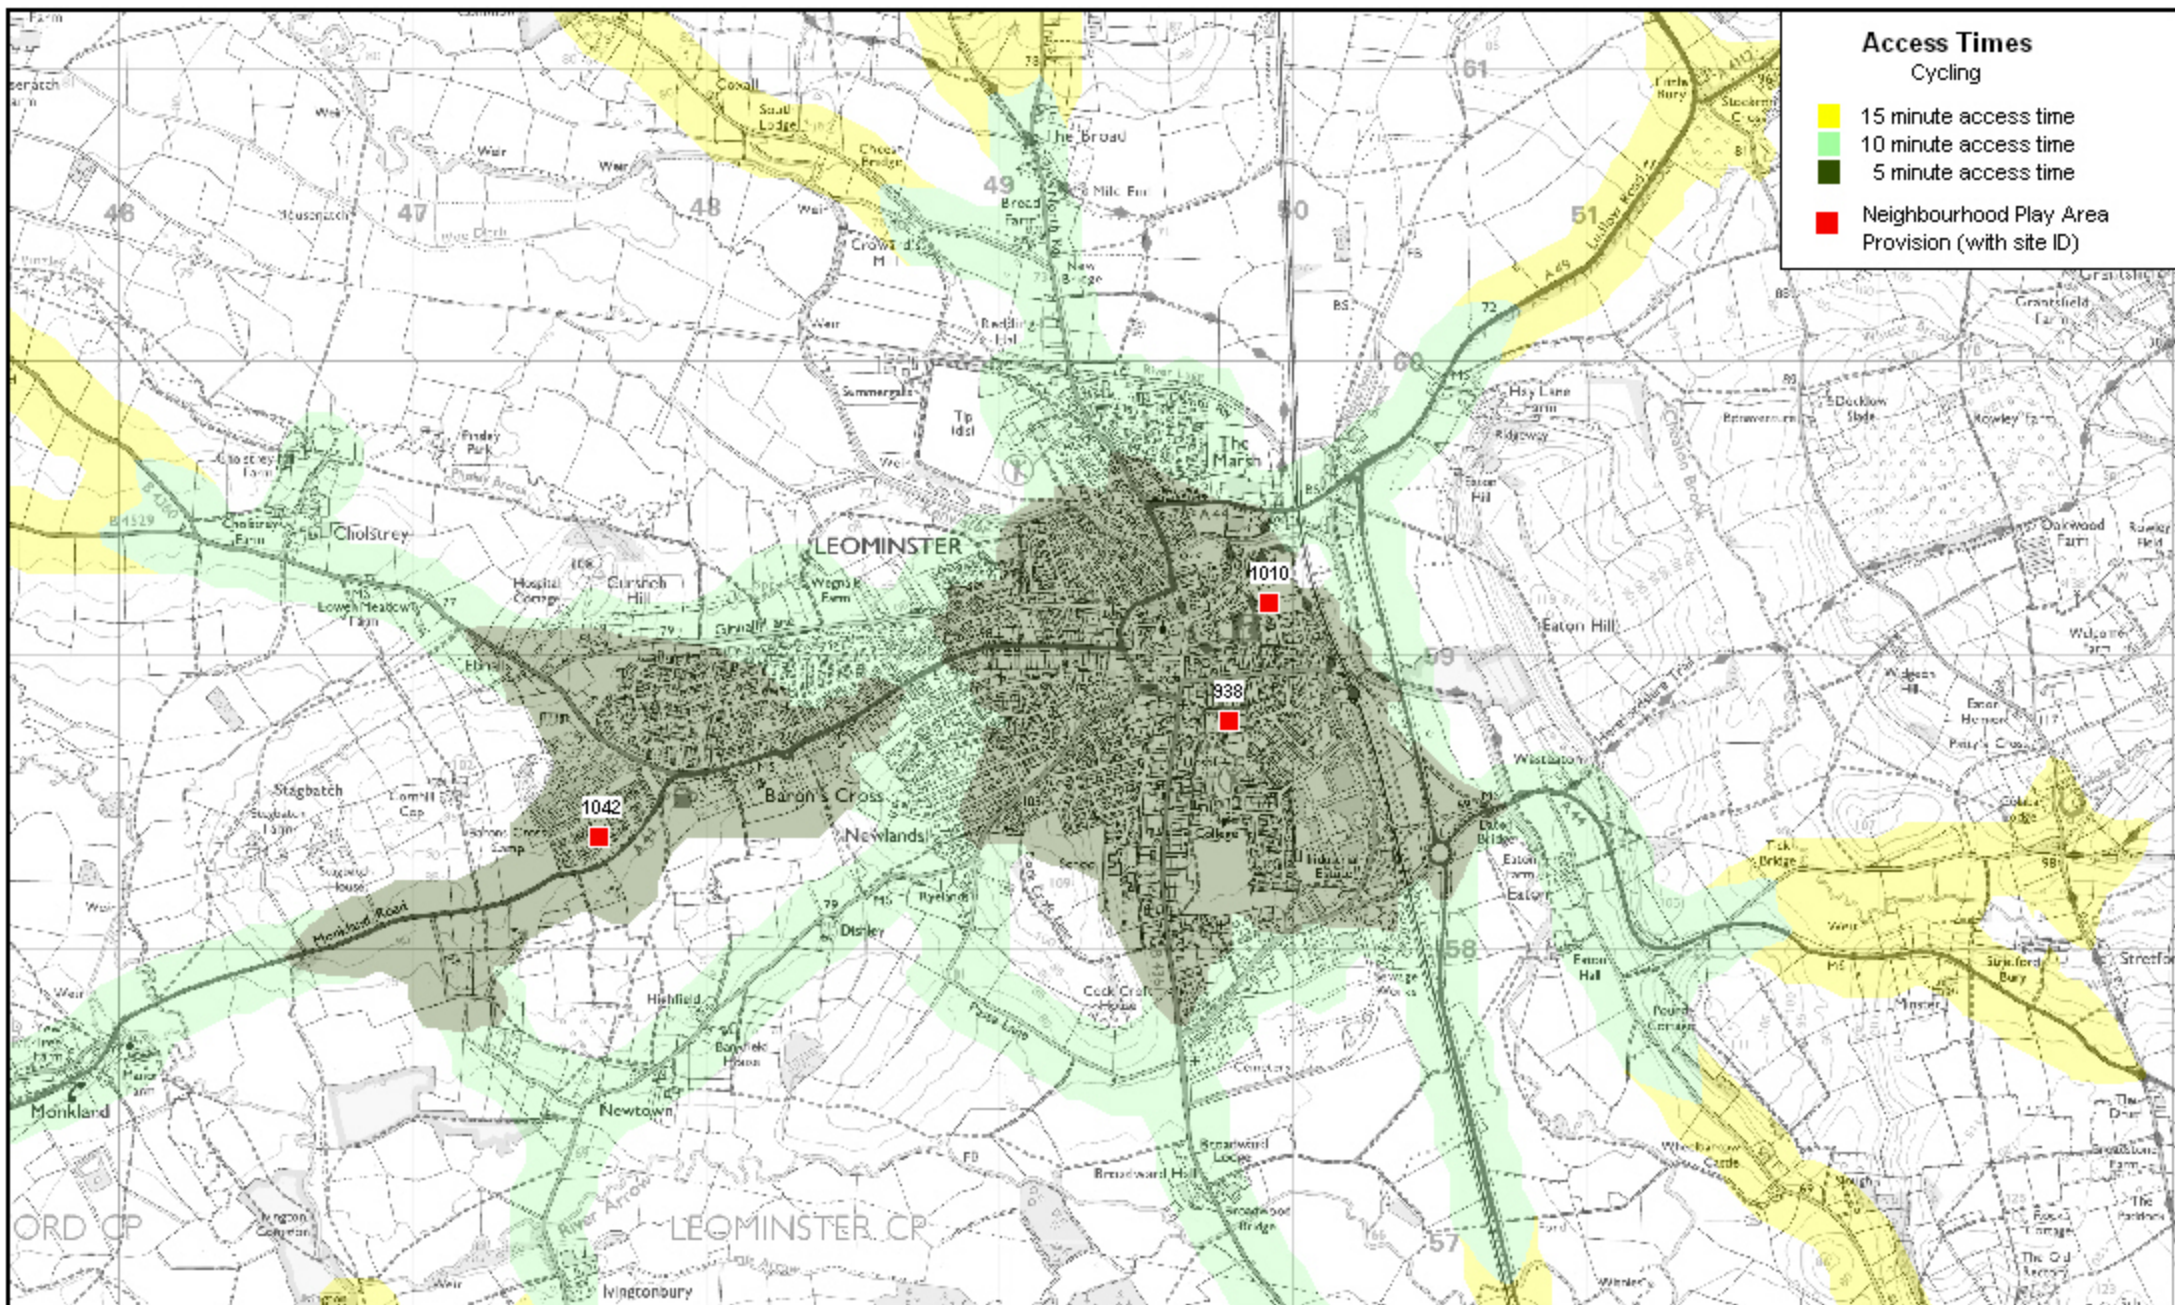

Access Times
Walking

- 15 minute access time
- 10 minute access time
- 5 minute access time
- Neighbourhood Play Area Provision (with site ID)

Access Times
Cycling

- 15 minute access time
- 10 minute access time
- 5 minute access time
- Neighbourhood Play Area Provision (with site ID)

Access Times
Cycling

- 15 minute access time
- 10 minute access time
- 5 minute access time
- Neighbourhood Play Area Provision (with site ID)

Access Times

Walking

- 15 minute access time
- 10 minute access time
- 5 minute access time
- Local Play Area Provision (with site ID)
- Neighbourhood Play Area Provision (with site ID)

- Access Times**
Walking
- 15 minute access time
 - 10 minute access time
 - 5 minute access time
 - Neighbourhood Play Area Provision (with site ID)