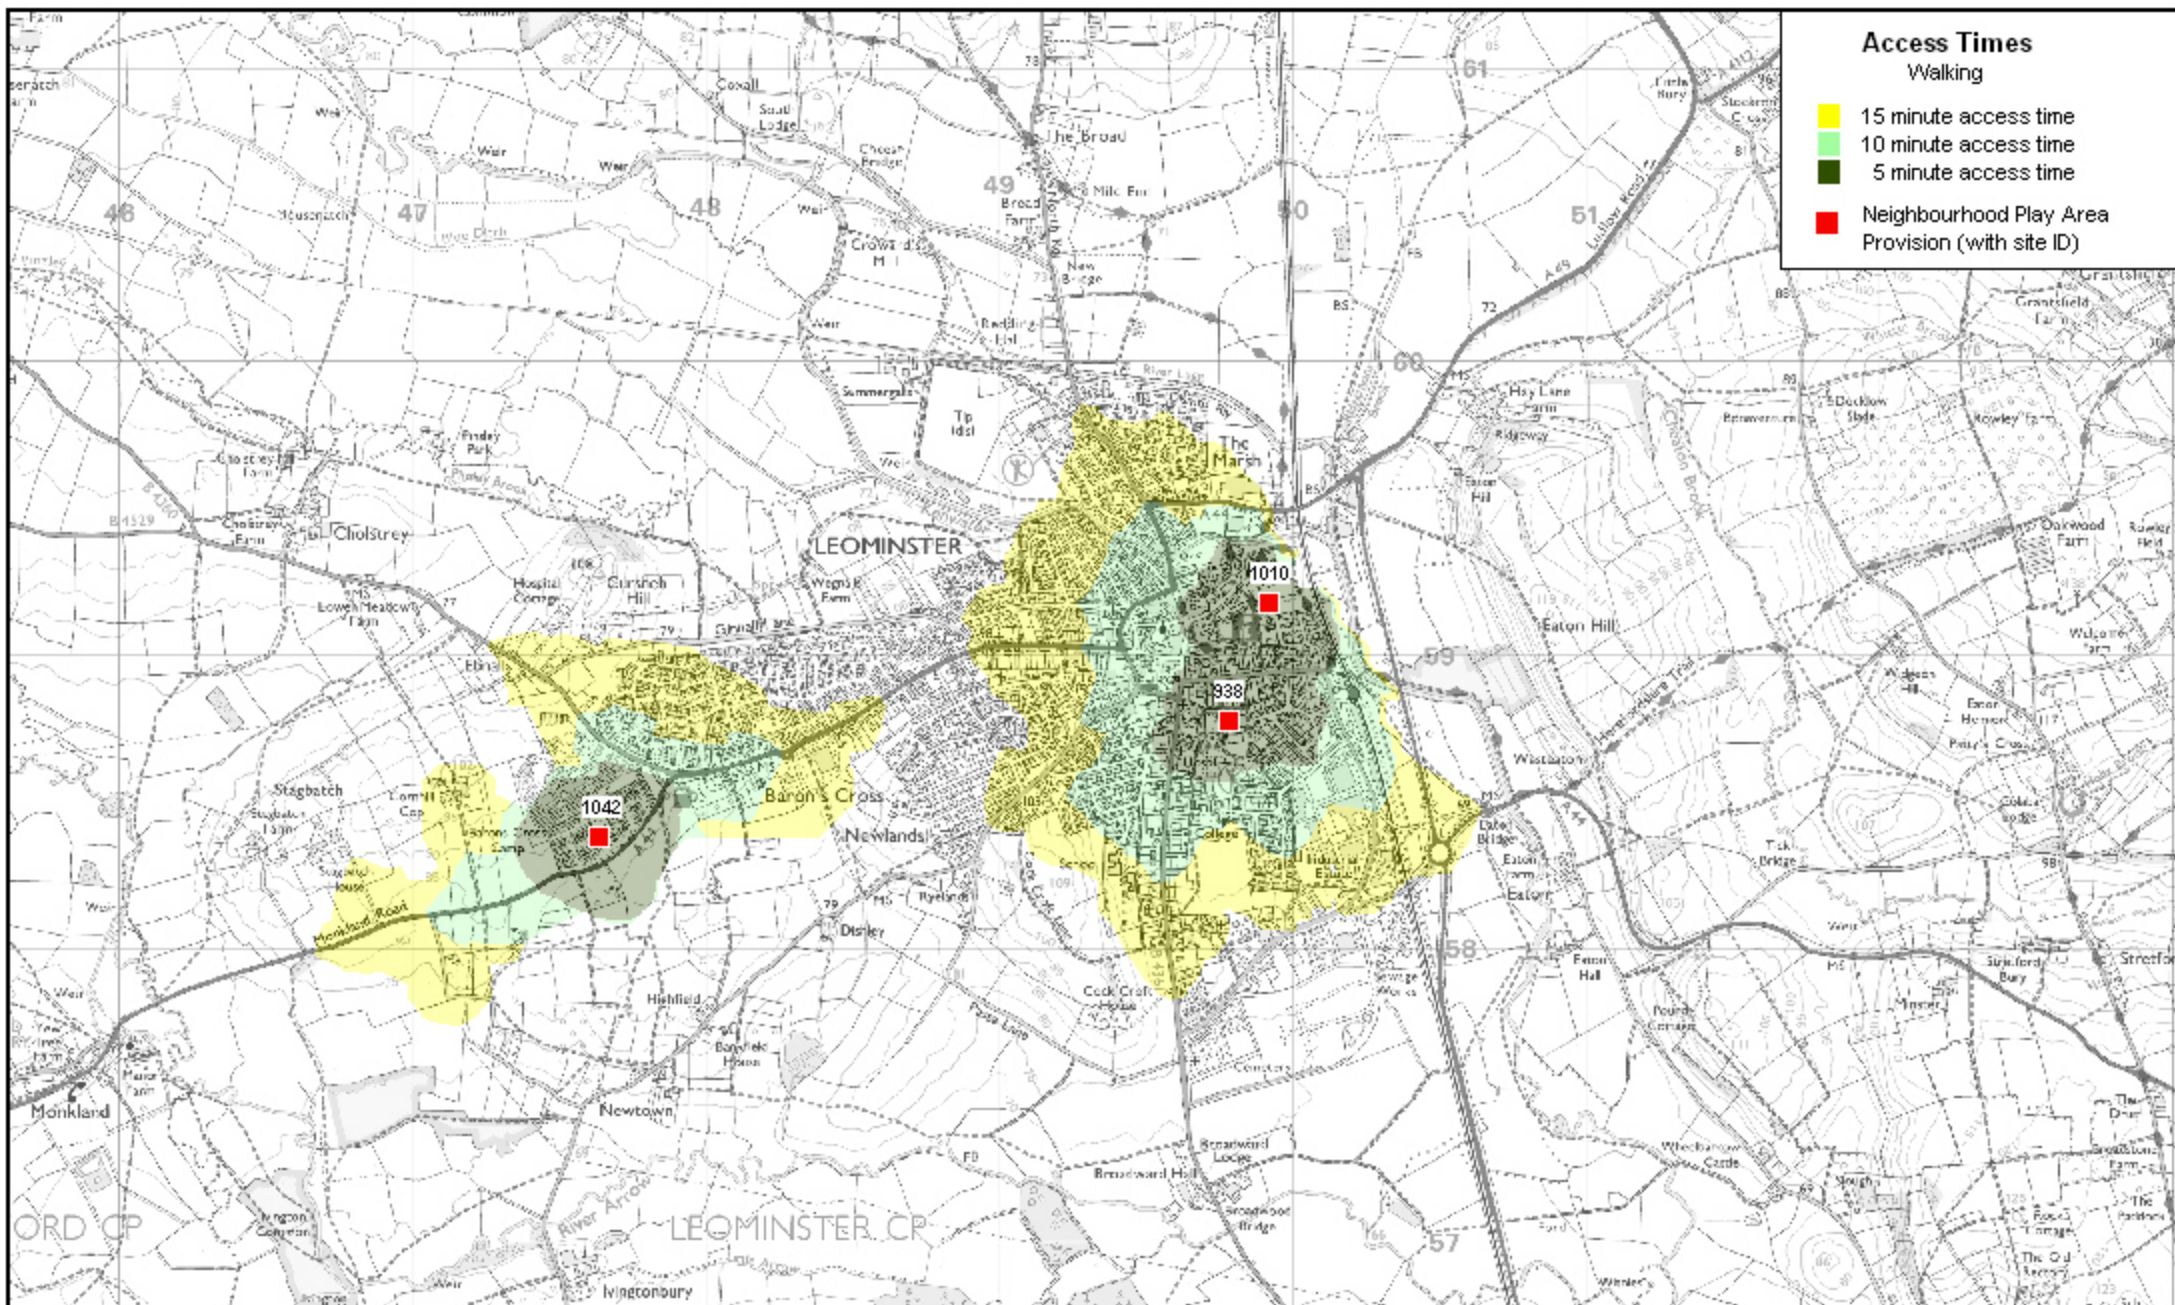

Access Times
Walking

- 15 minute access time
- 10 minute access time
- 5 minute access time
- Neighbourhood Play Area Provision (with site ID)

Access Times
Cycling

- 15 minute access time
- 10 minute access time
- 5 minute access time
- Neighbourhood Play Area Provision (with site ID)

Access Times
Cycling

- 15 minute access time
- 10 minute access time
- 5 minute access time
- Neighbourhood Play Area Provision (with site ID)

Access Times

Walking

- 15 minute access time
- 10 minute access time
- 5 minute access time
- Local Play Area Provision (with site ID)
- Neighbourhood Play Area Provision (with site ID)

- Access Times**
Walking
- 15 minute access time
 - 10 minute access time
 - 5 minute access time
 - Neighbourhood Play Area Provision (with site ID)