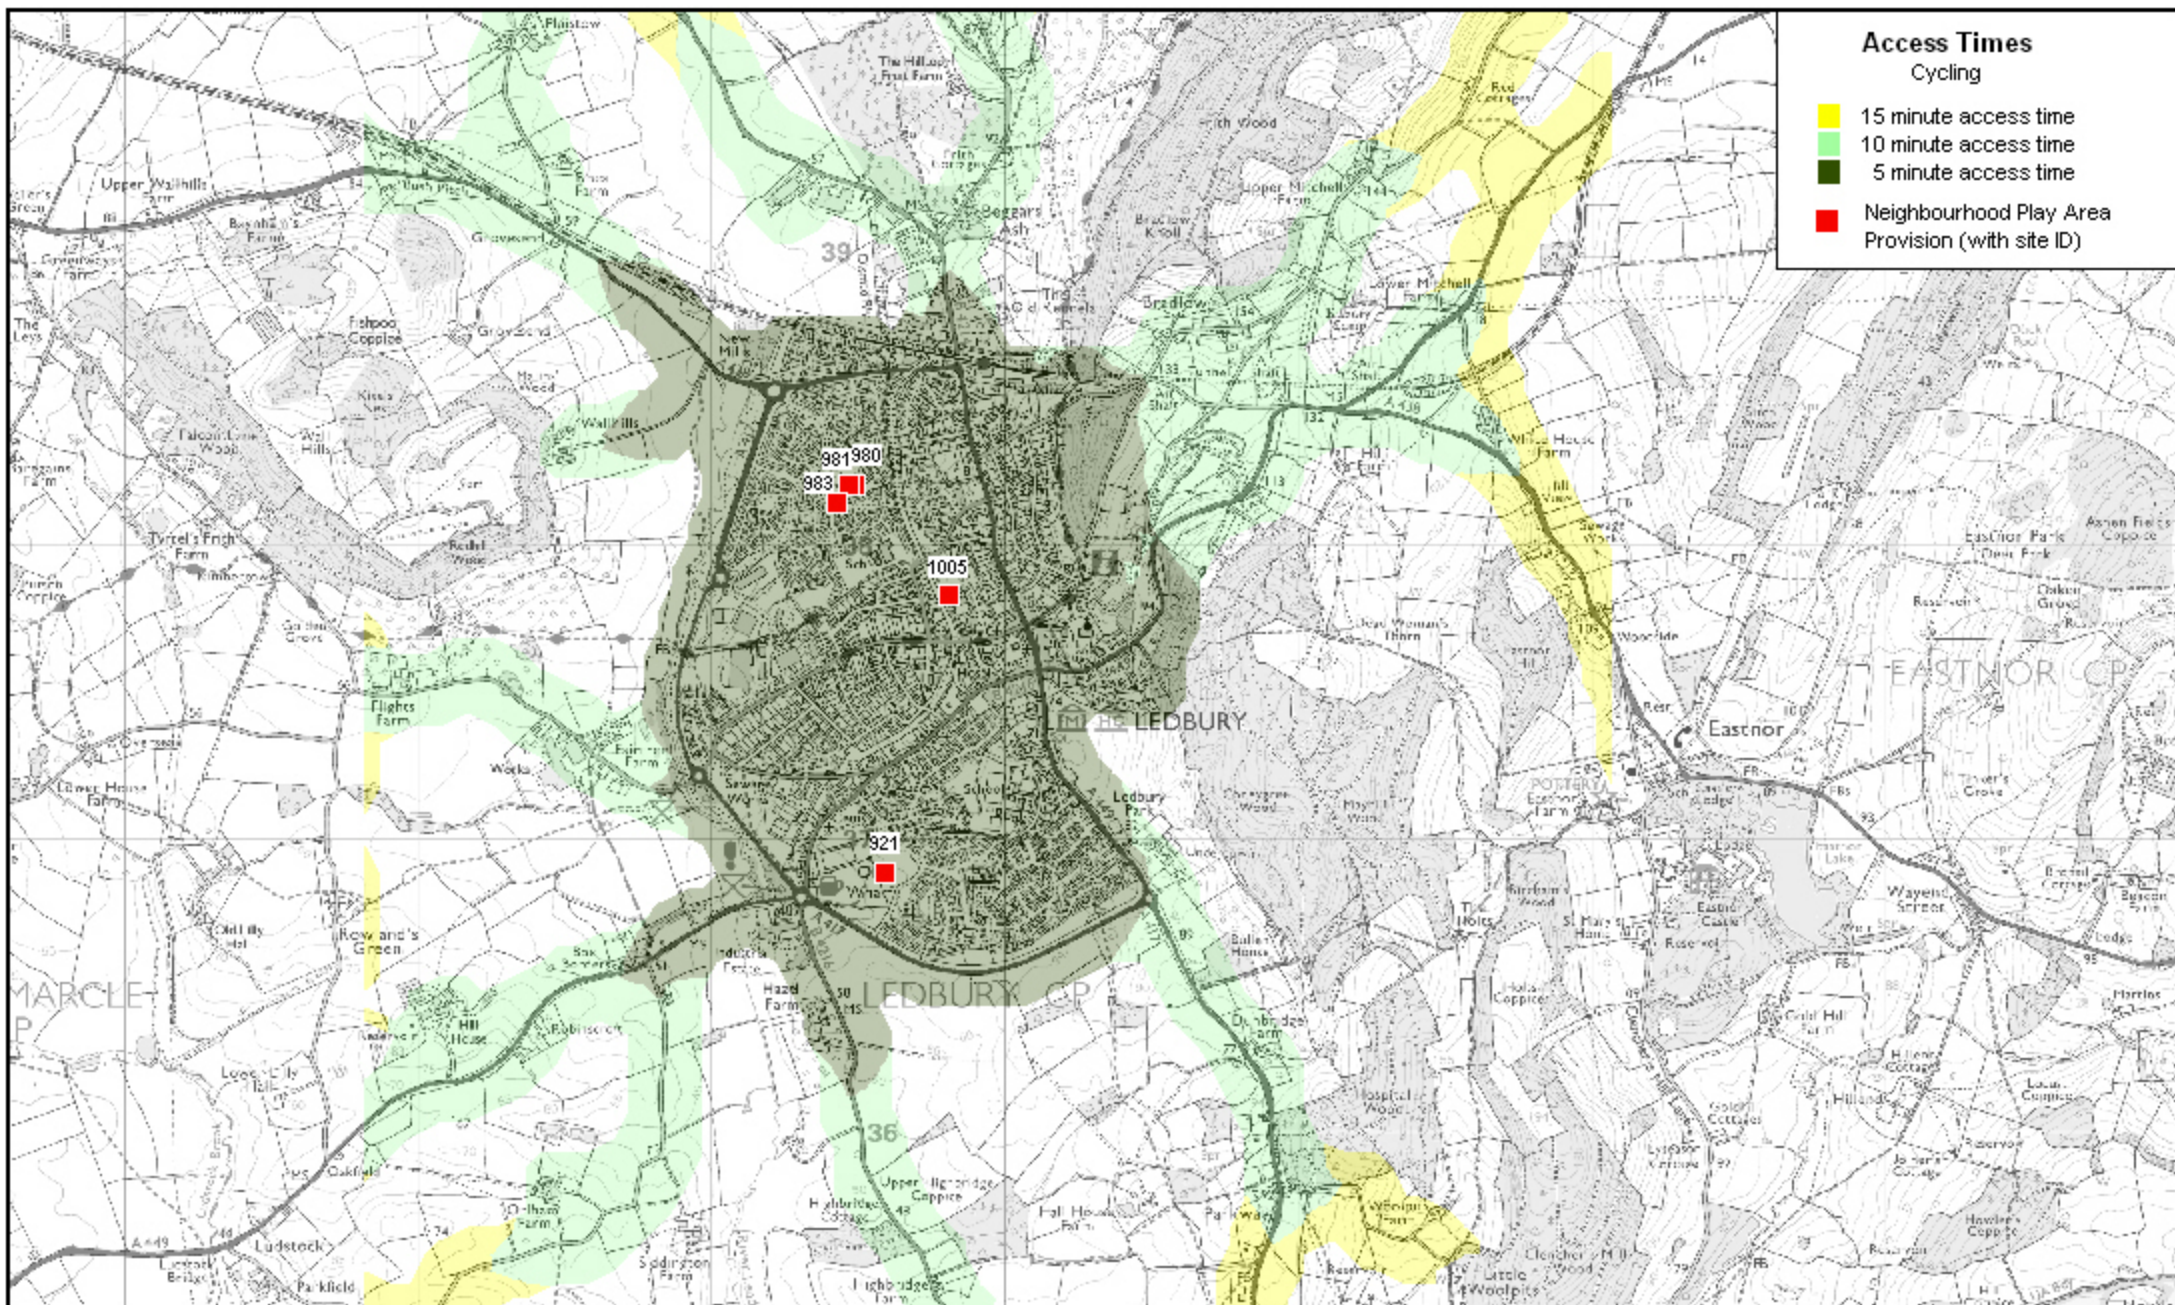

Access Times
Walking

- 15 minute access time
- 10 minute access time
- 5 minute access time
- Neighbourhood Play Area Provision (with site ID)

Access Times
Cycling

- 15 minute access time
- 10 minute access time
- 5 minute access time
- Neighbourhood Play Area Provision (with site ID)

Access Times
Cycling

- 15 minute access time
- 10 minute access time
- 5 minute access time
- Neighbourhood Play Area Provision (with site ID)

Access Times

Walking

- 15 minute access time
- 10 minute access time
- 5 minute access time
- Local Play Area Provision (with site ID)
- Neighbourhood Play Area Provision (with site ID)

- Access Times**
Walking
- 15 minute access time
 - 10 minute access time
 - 5 minute access time
 - Neighbourhood Play Area Provision (with site ID)