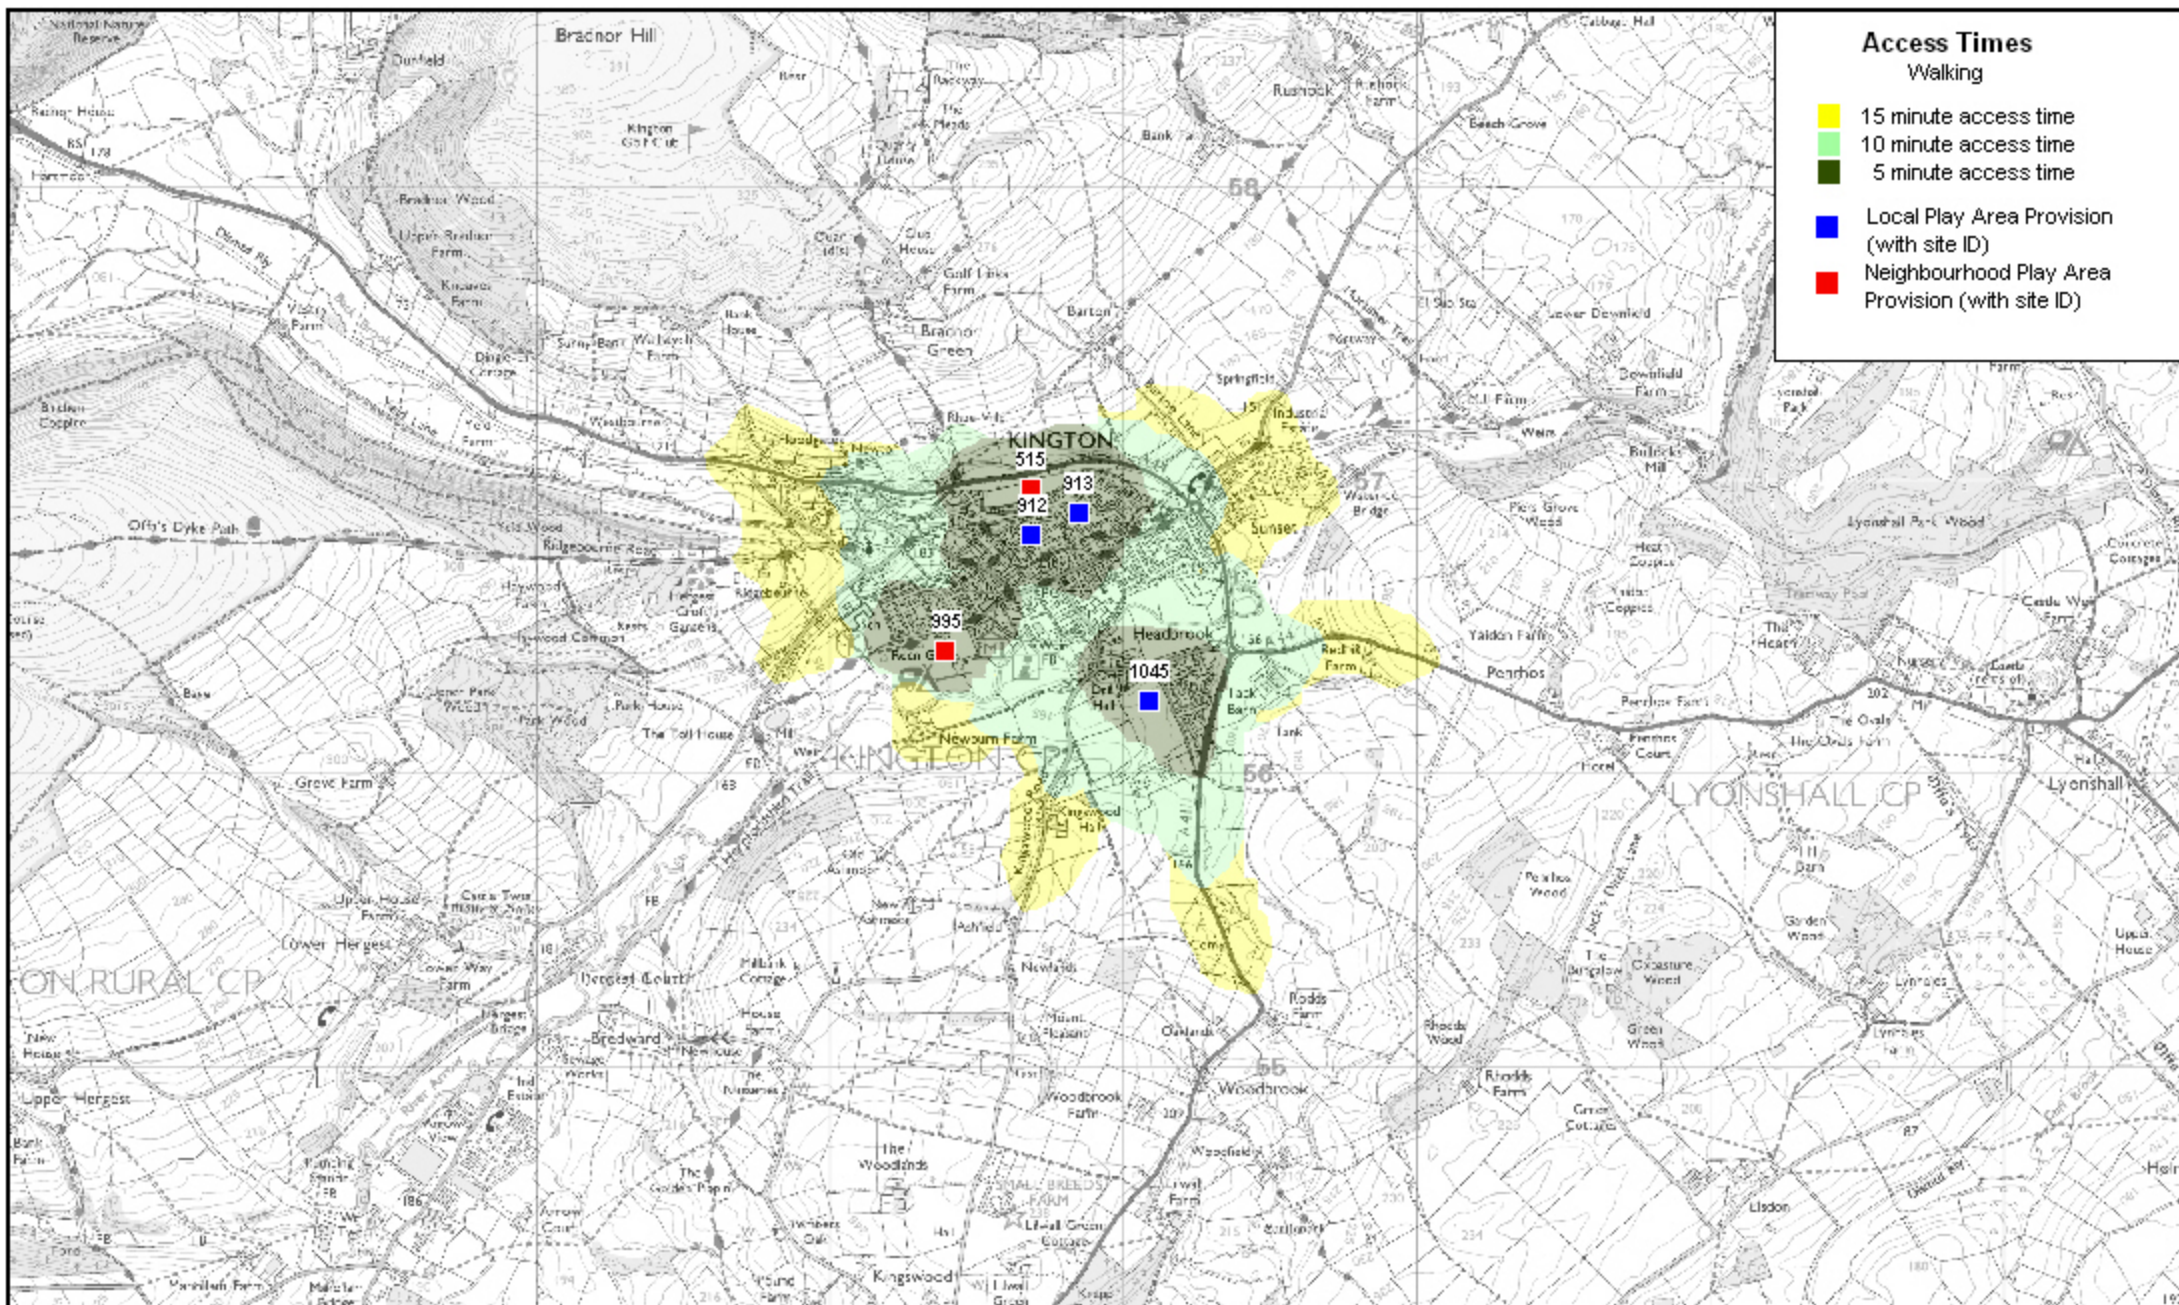

Access Times
Walking

- 15 minute access time
- 10 minute access time
- 5 minute access time
- Neighbourhood Play Area Provision (with site ID)

Access Times
Cycling

- 15 minute access time
- 10 minute access time
- 5 minute access time
- Neighbourhood Play Area Provision (with site ID)

Access Times
Cycling

- 15 minute access time
- 10 minute access time
- 5 minute access time
- Neighbourhood Play Area Provision (with site ID)

Access Times

Walking

- 15 minute access time
- 10 minute access time
- 5 minute access time
- Local Play Area Provision (with site ID)
- Neighbourhood Play Area Provision (with site ID)

- Access Times**
Walking
- 15 minute access time
 - 10 minute access time
 - 5 minute access time
 - Neighbourhood Play Area Provision (with site ID)