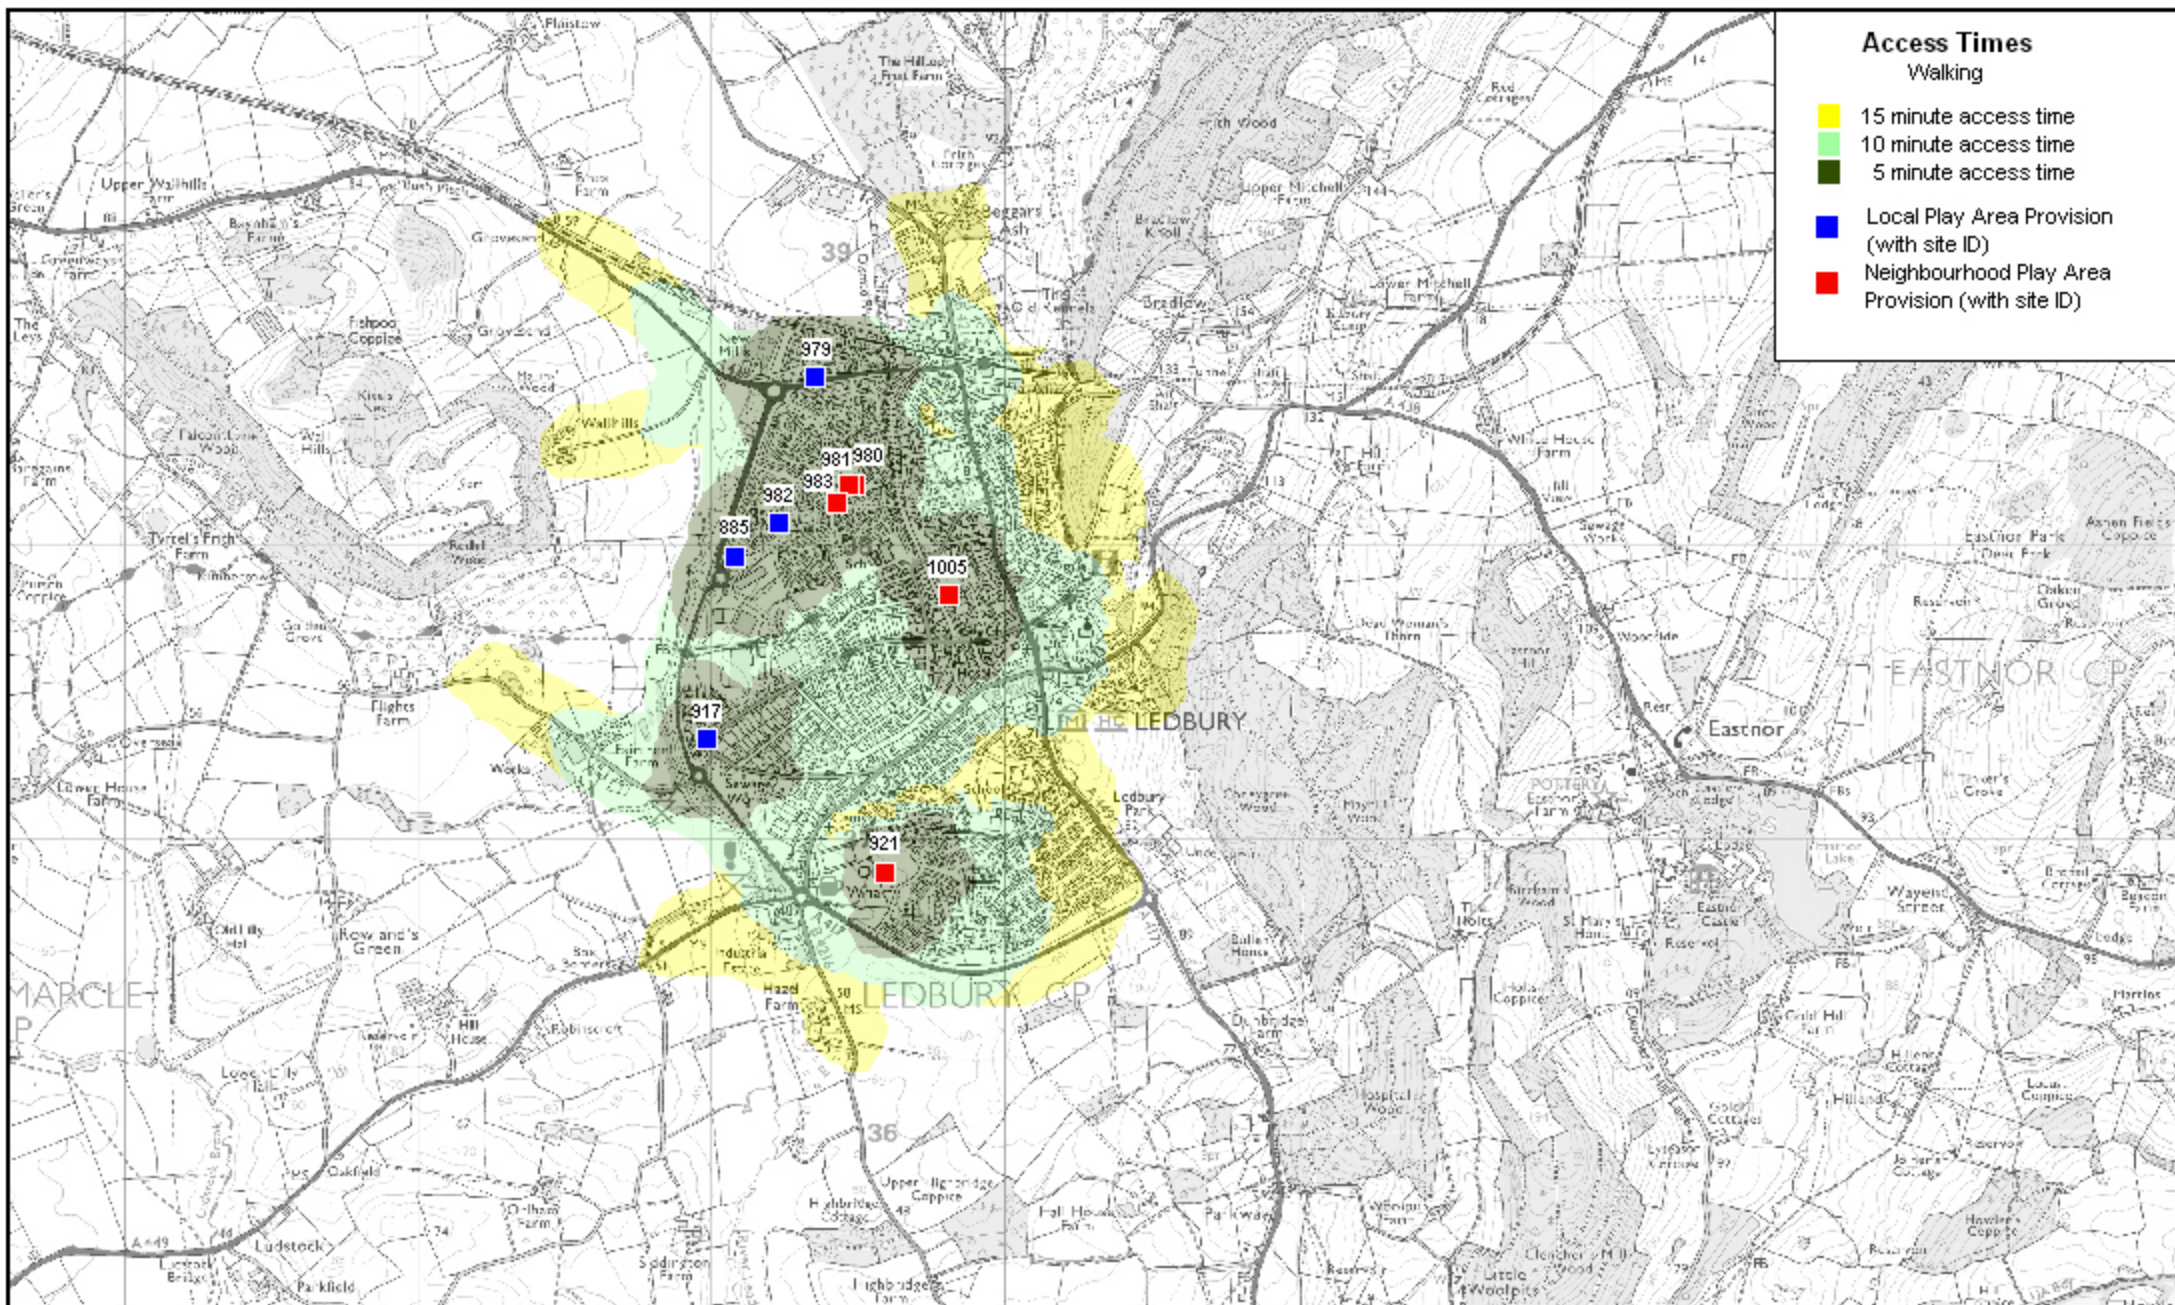

Access Times
Walking

- 15 minute access time
- 10 minute access time
- 5 minute access time
- Neighbourhood Play Area Provision (with site ID)

Access Times
Cycling

- 15 minute access time
- 10 minute access time
- 5 minute access time
- Neighbourhood Play Area Provision (with site ID)

Access Times
Cycling

- 15 minute access time
- 10 minute access time
- 5 minute access time
- Neighbourhood Play Area Provision (with site ID)

Access Times

Walking

- 15 minute access time
- 10 minute access time
- 5 minute access time
- Local Play Area Provision (with site ID)
- Neighbourhood Play Area Provision (with site ID)

- Access Times**
Walking
- 15 minute access time
 - 10 minute access time
 - 5 minute access time
 - Neighbourhood Play Area Provision (with site ID)