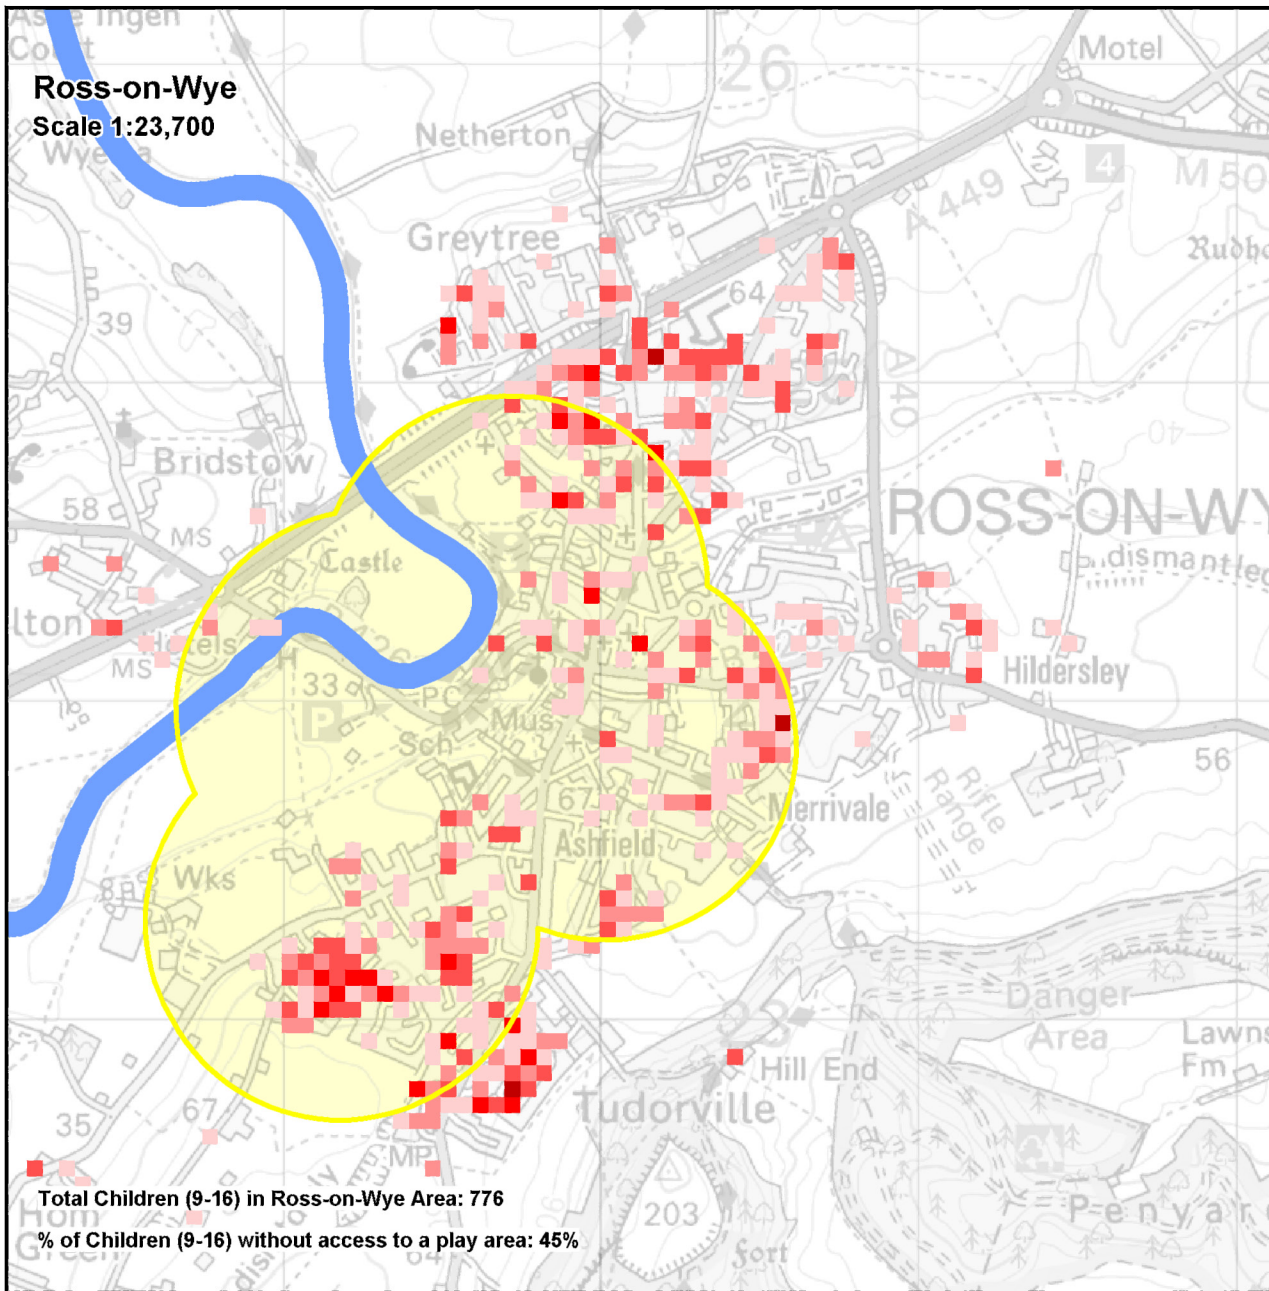

No. Children living within a 50m Square

- 1 Child
- 2 Children
- 3 to 4 Children
- 5 to 7 Children
- 8 to 30 Children

- Coverage of Play Areas
- River

Notes on Play Area Coverage

Neighbourhood Play Areas cater for Children aged up to 16 Years.
Neighbourhood Play areas will cater for children within 600m

Density of Children Aged Between 9 and 16 Years in Herefordshire

10% of addresses used are accurate to Postcode location only
2% of addresses were unable to be used
Data used: School Census Jan 2011; Early Years Census Jan 2011
Ages of Children 2-16 as at 31 August 2010

Herefordshire Council IT Services Division,
Thorn Office Centre, Holme Lacy Road,
Rotherwas, Hereford, HR2 6JT.
Tel: 01432 260160
Email: helpdesk@herefordshire.gov.uk