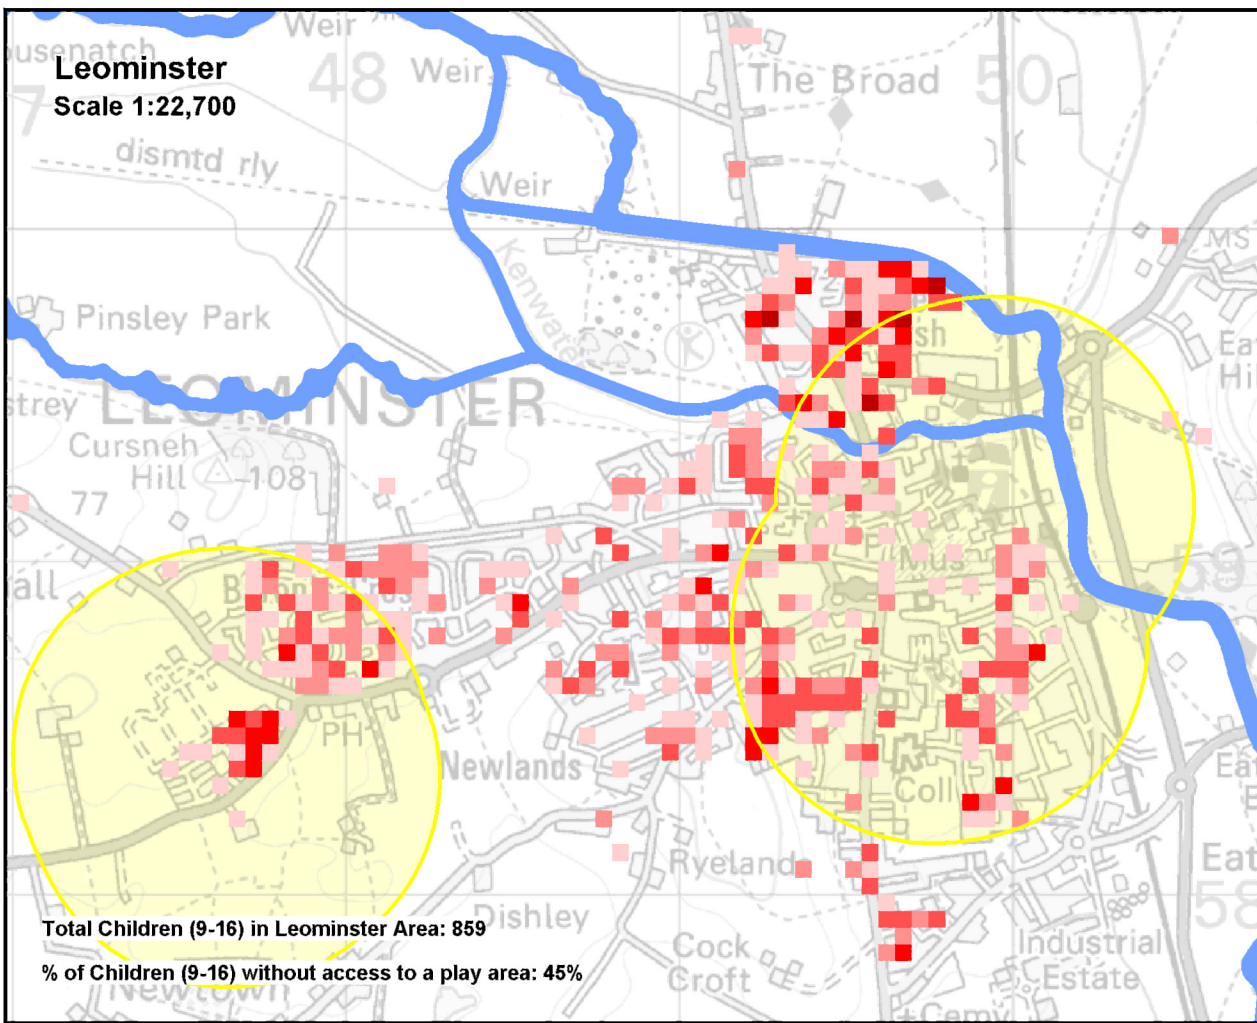

## **Appendix 3: GIS Density Maps 1c Hereford City and the Market Towns**

**Maps 1c: Population Density Maps in relation to play are catchment: Hereford City & the Market Towns**

(0 – 8 year olds and 9 – 16 year olds)

Showing Population Densities of child population in relation to play area thresholds.

**No. Children living within a 50m Square**

- 1 Child
- 2 Children
- 3 to 4 Children
- 5 to 7 Children
- 8 to 30 Children

## Density of Children Aged Between 9 and 16 Years in Herefordshire

10% of addresses used are accurate to Postcode location only  
2% of addresses were unable to be used  
Data used: School Census Jan 2011; Early Years Census Jan 2011  
Ages of Children 2-16 as at 31 August 2010

- 1 Child
- 2 Children
- 3 to 4 Children
- 5 to 7 Children
- 8 to 30 Children

- Coverage of Play Areas
- River

**Notes on Play Area Coverage**

Neighbourhood Play Areas cater for Children aged up to 16 Years.  
Neighbourhood Play areas will cater for children within 600m