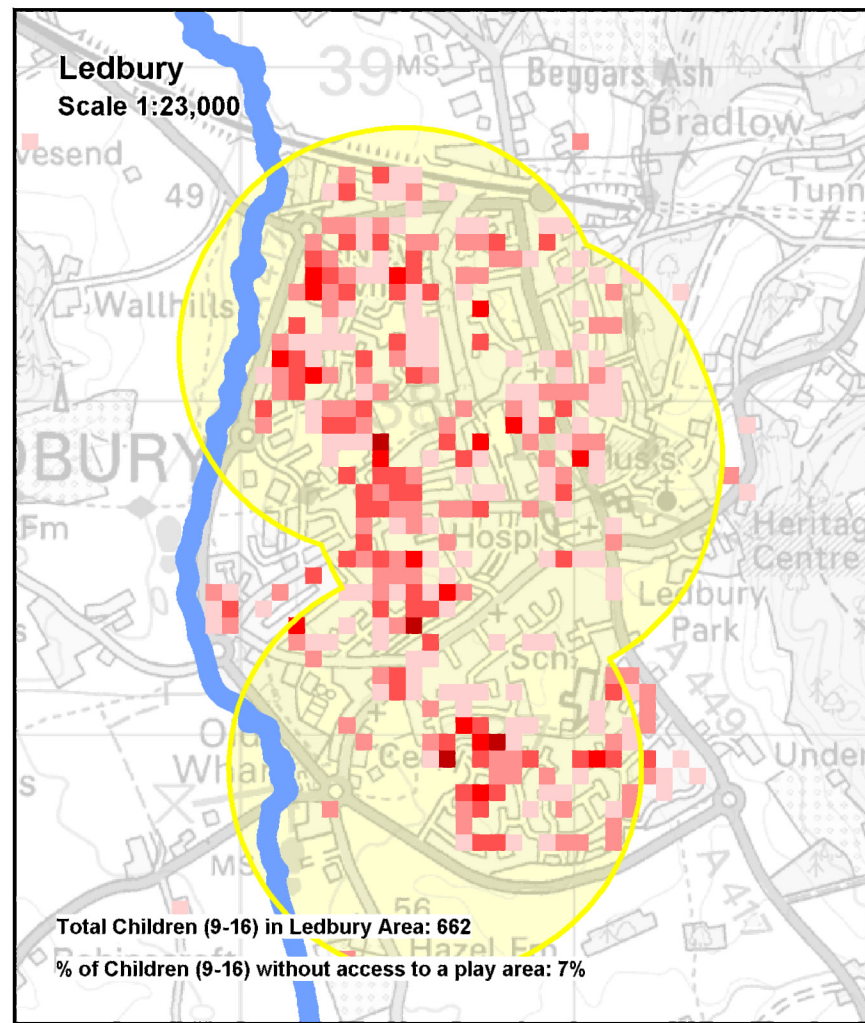

## **Appendix 3: GIS Density Maps 1c Hereford City and the Market Towns**

**Maps 1c: Population Density Maps in relation to play are catchment: Hereford City & the Market Towns**

(0 – 8 year olds and 9 – 16 year olds)

Showing Population Densities of child population in relation to play area thresholds.

**No. Children living within a 50m Square**

- 1 Child
- 2 Children
- 3 to 4 Children
- 5 to 7 Children
- 8 to 30 Children

**Notes on Play Area Coverage**

Neighbourhood Play Areas cater for Children aged up to 16 Years.  
Neighbourhood Play areas will cater for children within 600m

- 1 Child
- 2 Children
- 3 to 4 Children
- 5 to 7 Children
- 8 to 30 Children

- Coverage of Play Areas
- River

**Notes on Play Area Coverage**

Neighbourhood Play Areas cater for Children aged up to 16 Years.  
Neighbourhood Play areas will cater for children within 600m