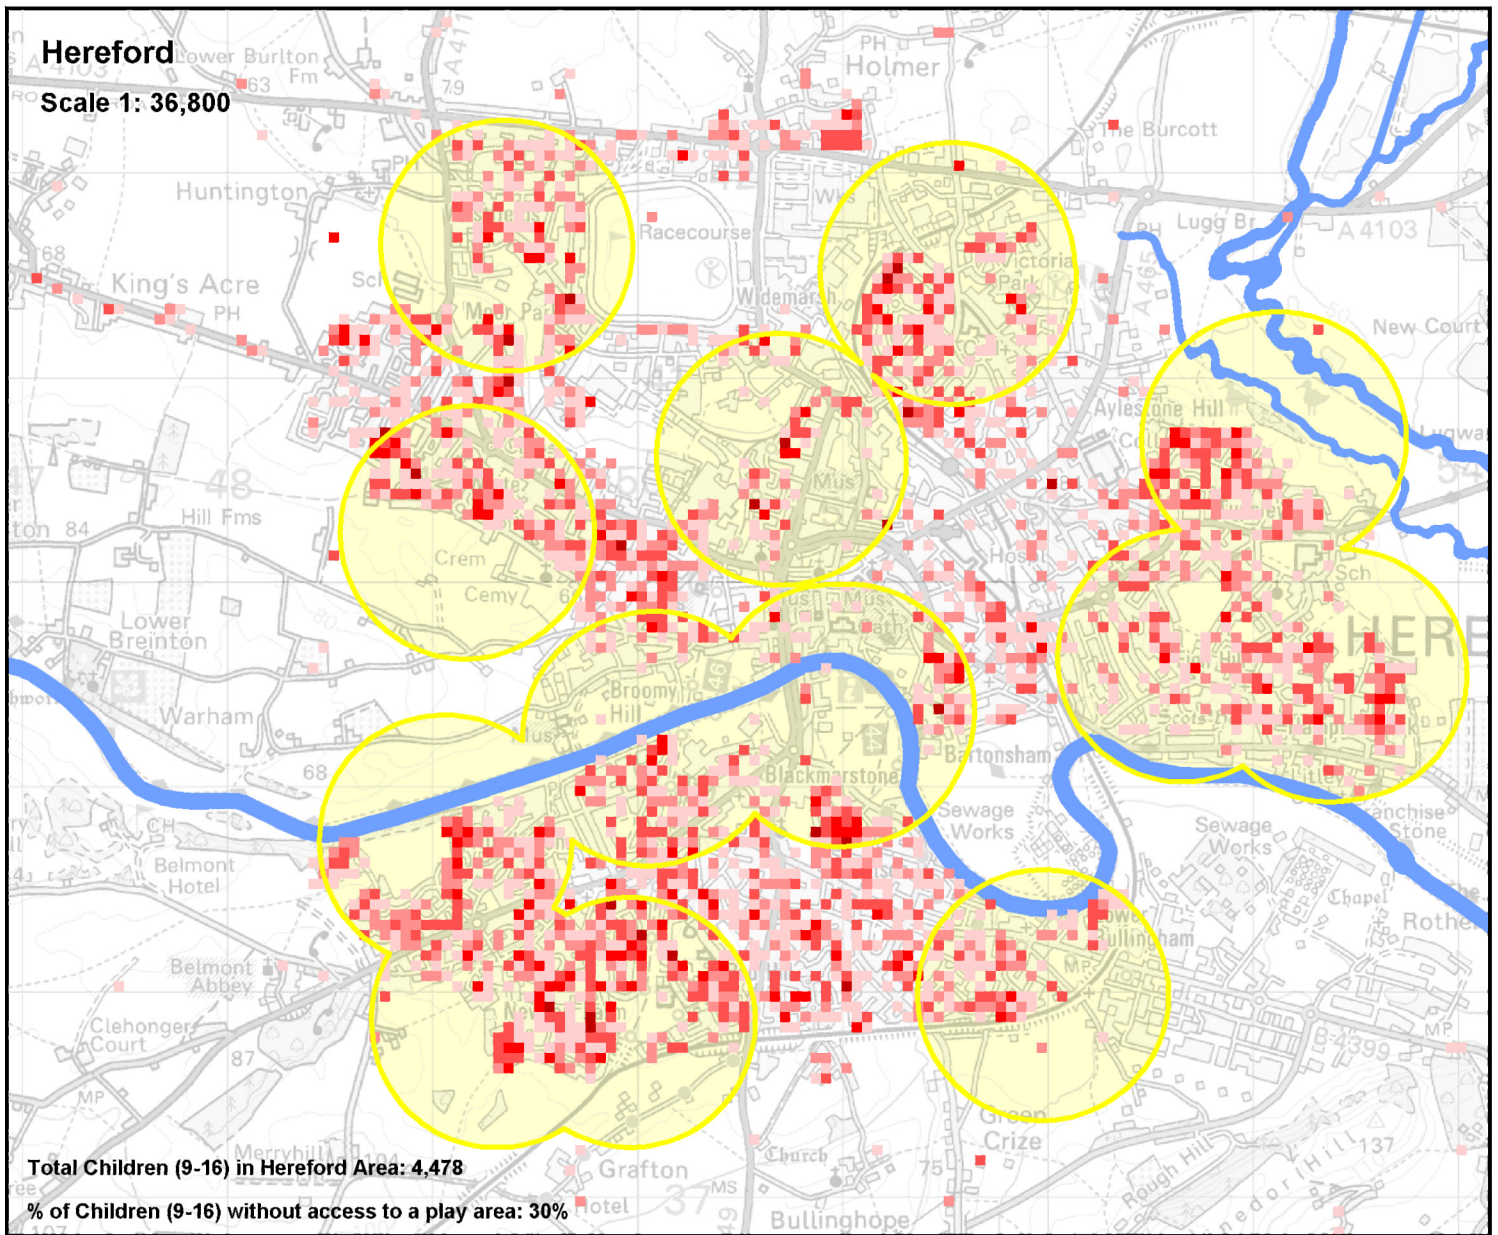

- 1 Child
- 2 Children
- 3 to 4 Children
- 5 to 7 Children
- 8 to 30 Children

- Coverage of Play Areas
- River

**Notes on Play Area Coverage**

Neighbourhood Play Areas cater for Children aged up to 16 Years.  
Neighbourhood Play areas will cater for children within 600m

## Density of Children Aged Between 9 and 16 Years in Herefordshire

10% of addresses used are accurate to Postcode location only  
 2% of addresses were unable to be used  
 Data used: School Census Jan 2011; Early Years Census Jan 2011  
 Ages of Children 2-16 as at 31 August 2010