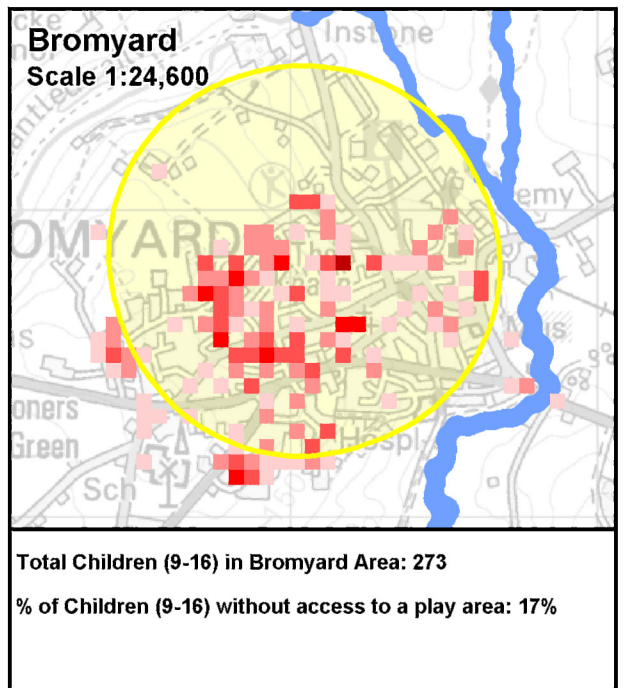

Showing Population Densities of child population in relation to play area thresholds.

**No. Children living within a 50m Square**

- 1 Child
- 2 Children
- 3 to 4 Children
- 5 to 7 Children
- 8 to 30 Children

- 1 Child
- 2 Children
- 3 to 4 Children
- 5 to 7 Children
- 8 to 30 Children

- Coverage of Play Areas
- River

**Notes on Play Area Coverage**

Neighbourhood Play Areas cater for Children aged up to 16 Years.  
Neighbourhood Play areas will cater for children within 600m

## Density of Children Aged Between 9 and 16 Years in Herefordshire

10% of addresses used are accurate to Postcode location only  
 2% of addresses were unable to be used  
 Data used: School Census Jan 2011; Early Years Census Jan 2011  
 Ages of Children 2-16 as at 31 August 2010