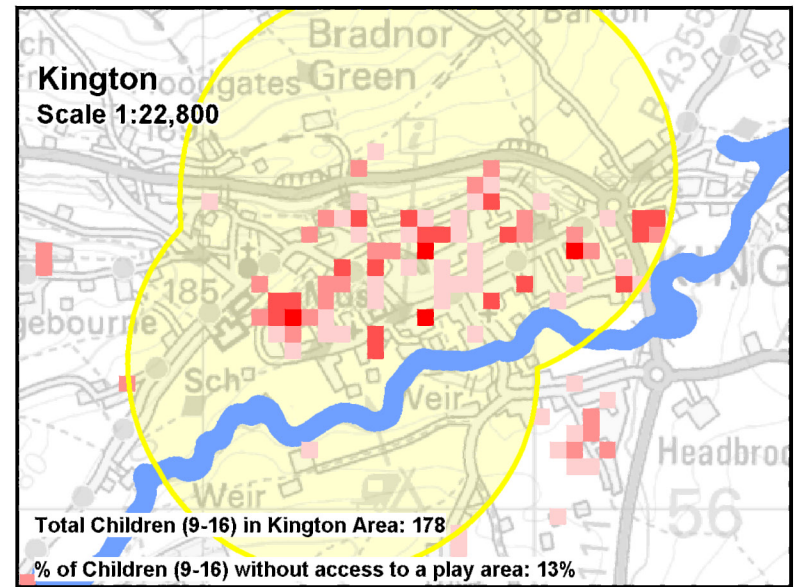

No. Children living within a 50m Square

- 1 Child
- 2 Children
- 3 to 4 Children
- 5 to 7 Children
- 8 to 30 Children

- Coverage of Play Areas
- River

Notes on Play Area Coverage

Neighbourhood Play Areas cater for Children aged up to 16 Years.
Neighbourhood Play areas will cater for children within 600m

Density of Children Aged Between 9 and 16 Years in Herefordshire

10% of addresses used are accurate to Postcode location only
2% of addresses were unable to be used
Data used: School Census Jan 2011; Early Years Census Jan 2011
Ages of Children 2-16 as at 31 August 2010

Herefordshire Council IT Services Division,
Thorn Office Centre, Holme Lacy Road,
Rotherwas, Hereford, HR2 6JT.
Tel: 01432 260160
Email: helpdesk@herefordshire.gov.uk