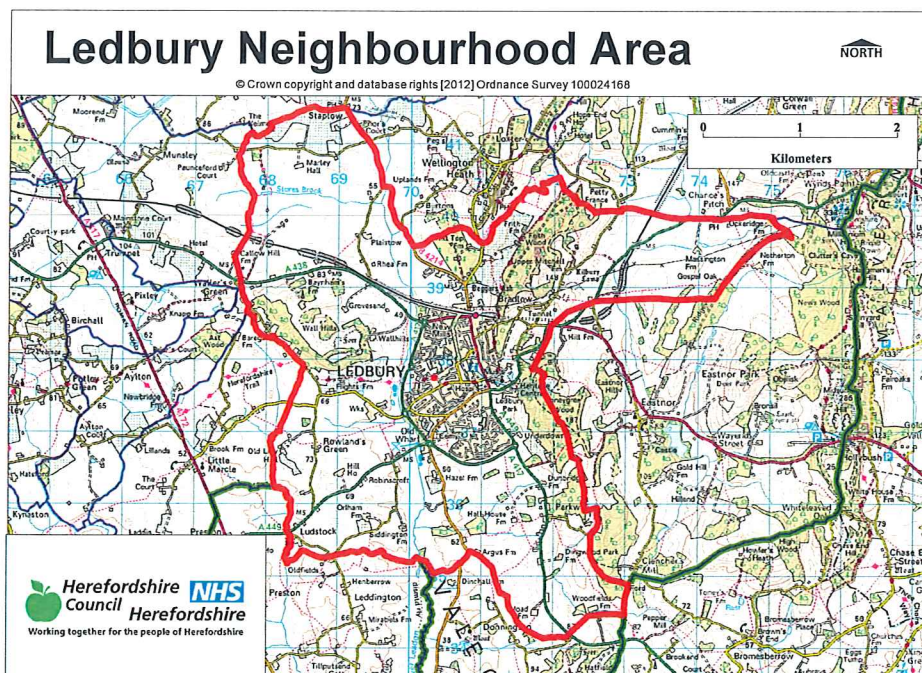

NEIGHBOURHOOD PLANNING NOTICE

The Neighbourhood Planning (General) Regulations 2012

Herefordshire Council has **MADE** under Article 19 of the above Regulations the **Ledbury Neighbourhood Plan**. This plan now forms part of the Development Plan for Herefordshire.

This plan can be viewed at;

- www.herefordshire.gov.uk/neighbourhoodplanning
- Hereford Centre – Blueschool House

The Neighbourhood Plan covers the area identified on the map below

RICHARD GABB
PROGRAMME DIRECTOR- HOUSING AND GROWTH