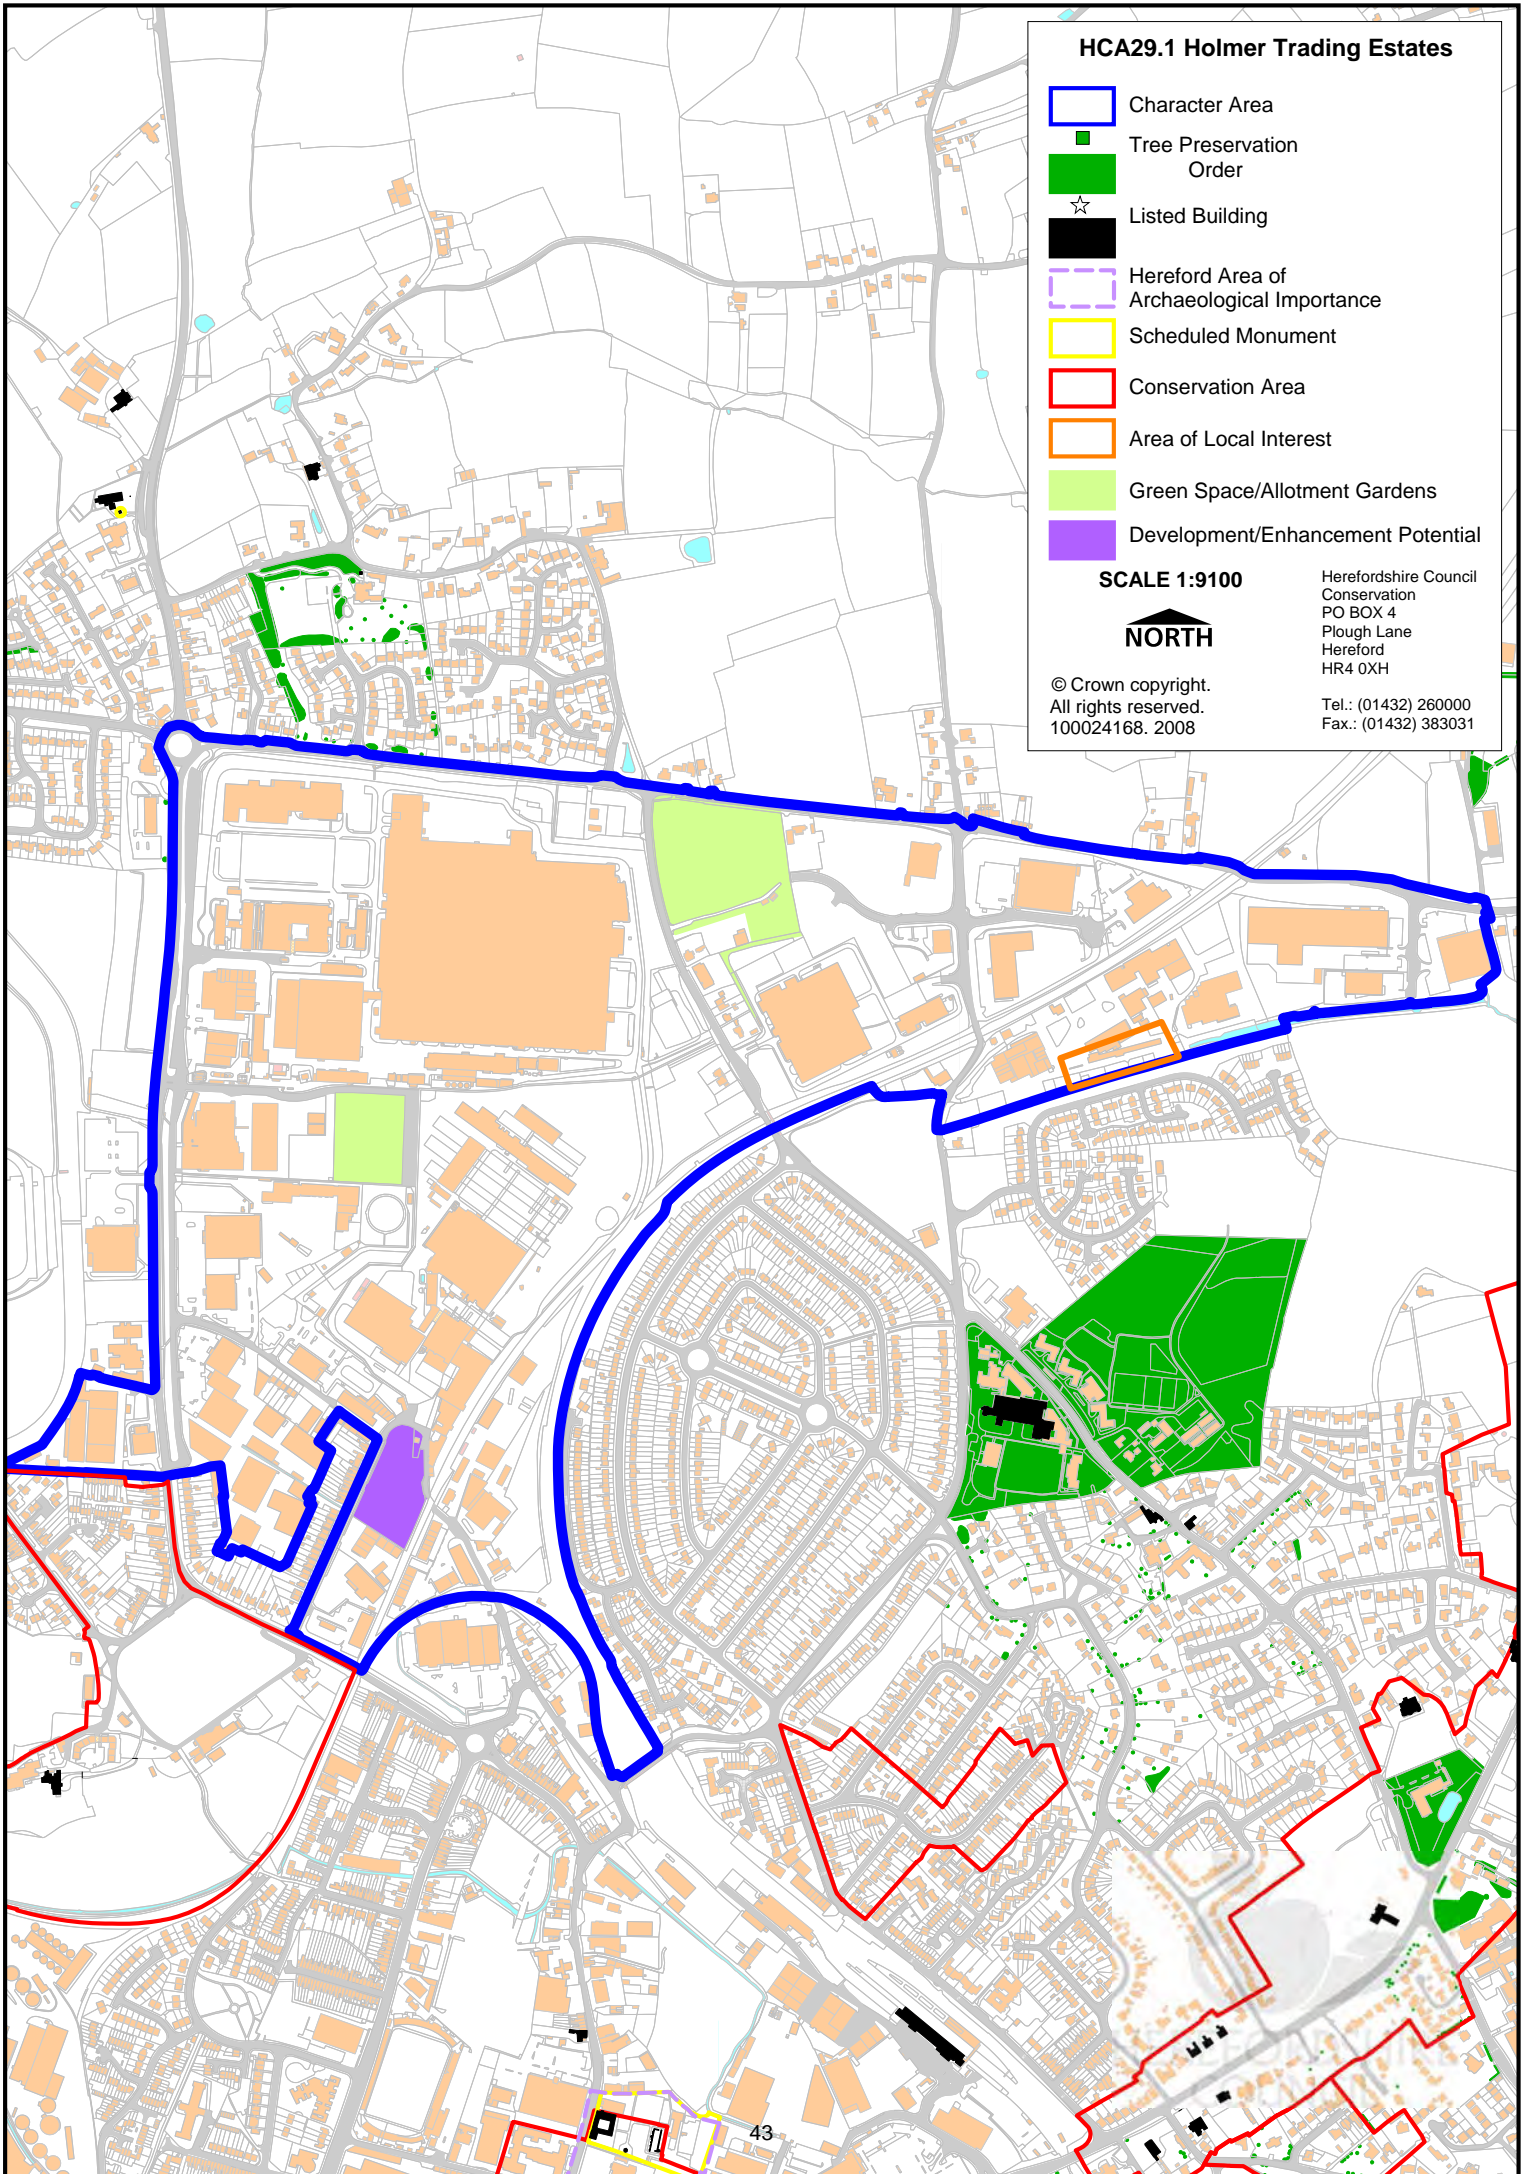

HCA29.1 Holmer Trading Estates

- Character Area
- Tree Preservation Order
- Listed Building
- Listed Building
- Hereford Area of Archaeological Importance
- Scheduled Monument
- Conservation Area
- Area of Local Interest
- Green Space/Allotment Gardens
- Development/Enhancement Potential

SCALE 1:9100

Herefordshire Council
Conservation
PO BOX 4
Plough Lane
Hereford
HR4 0XH

© Crown copyright.
All rights reserved.
100024168. 2008

Tel.: (01432) 260000
Fax.: (01432) 383031