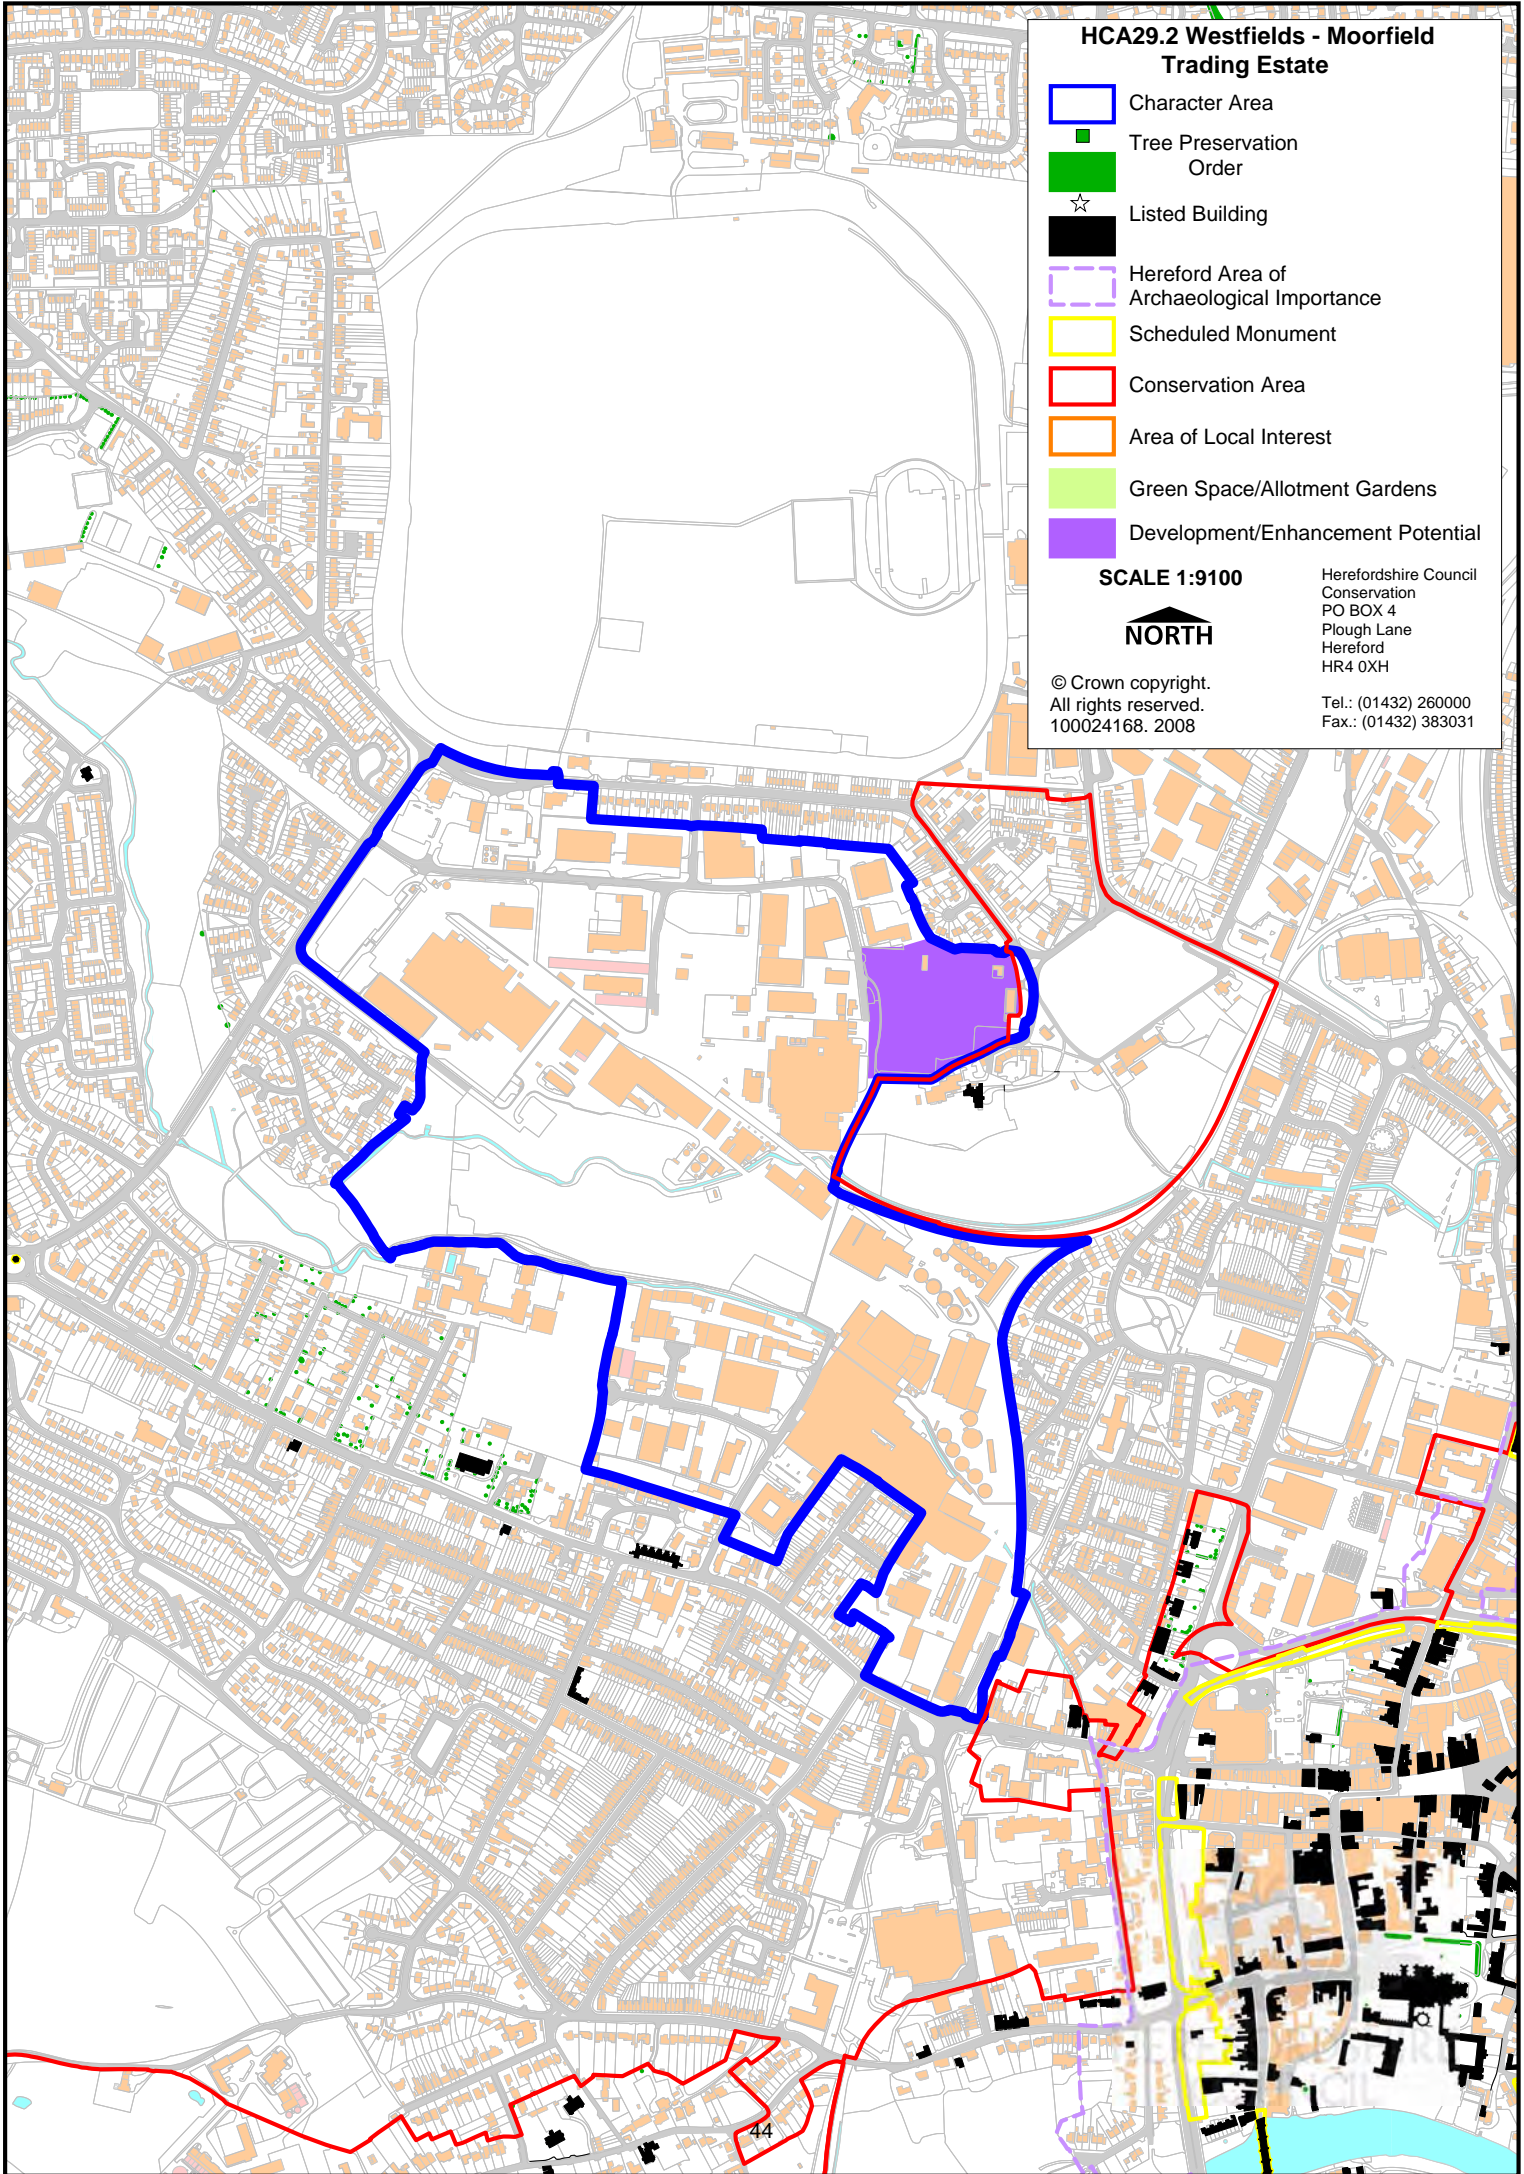

HCA29.2 Westfields - Moorfield Trading Estate

- Character Area
- Tree Preservation Order
- Listed Building
- Listed Building
- Hereford Area of Archaeological Importance
- Scheduled Monument
- Conservation Area
- Area of Local Interest
- Green Space/Allotment Gardens
- Development/Enhancement Potential

SCALE 1:9100

Herefordshire Council
Conservation
PO BOX 4
Plough Lane
Hereford
HR4 0XH

© Crown copyright.
All rights reserved.
100024168. 2008

Tel.: (01432) 260000
Fax.: (01432) 383031