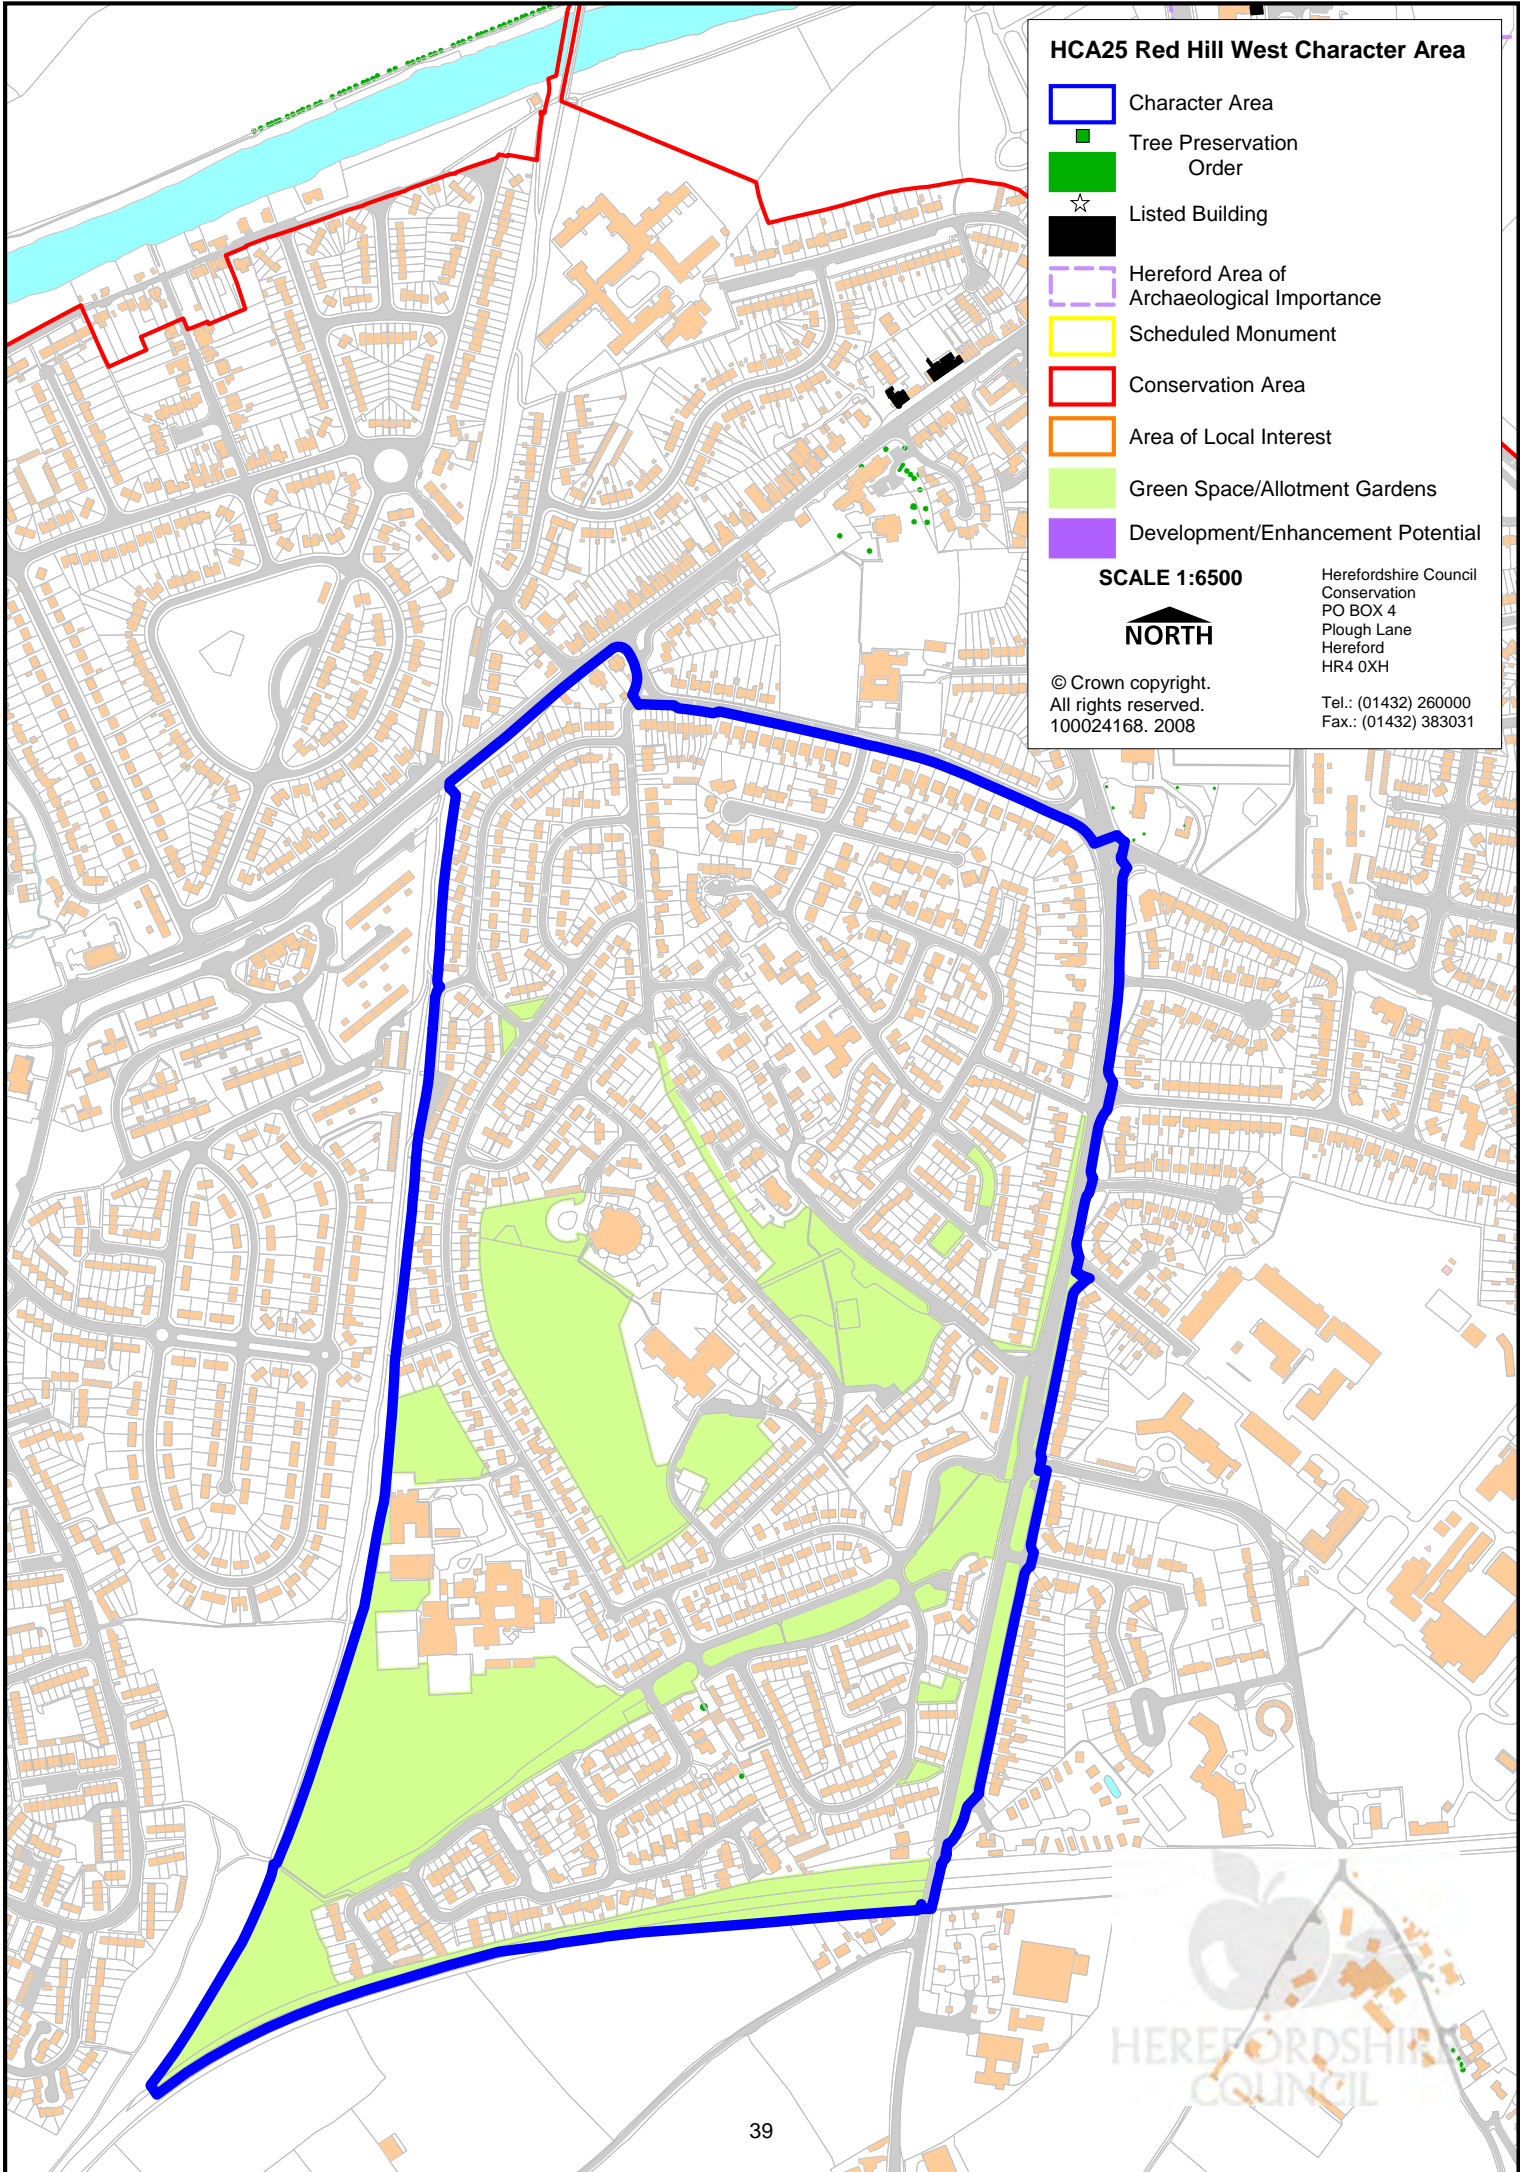

HCA25 Red Hill West Character Area

- Character Area
- Tree Preservation Order
- Conservation Area
- Listed Building
- Area of Local Interest
- Hereford Area of Archaeological Importance
- Scheduled Monument
- Conservation Area
- Area of Local Interest
- Green Space/Allotment Gardens
- Development/Enhancement Potential

SCALE 1:6500

© Crown copyright.
All rights reserved.
100024168. 2008

Herefordshire Council
Conservation
PO BOX 4
Plough Lane
Hereford
HR4 0XH

Tel.: (01432) 260000
Fax.: (01432) 383031