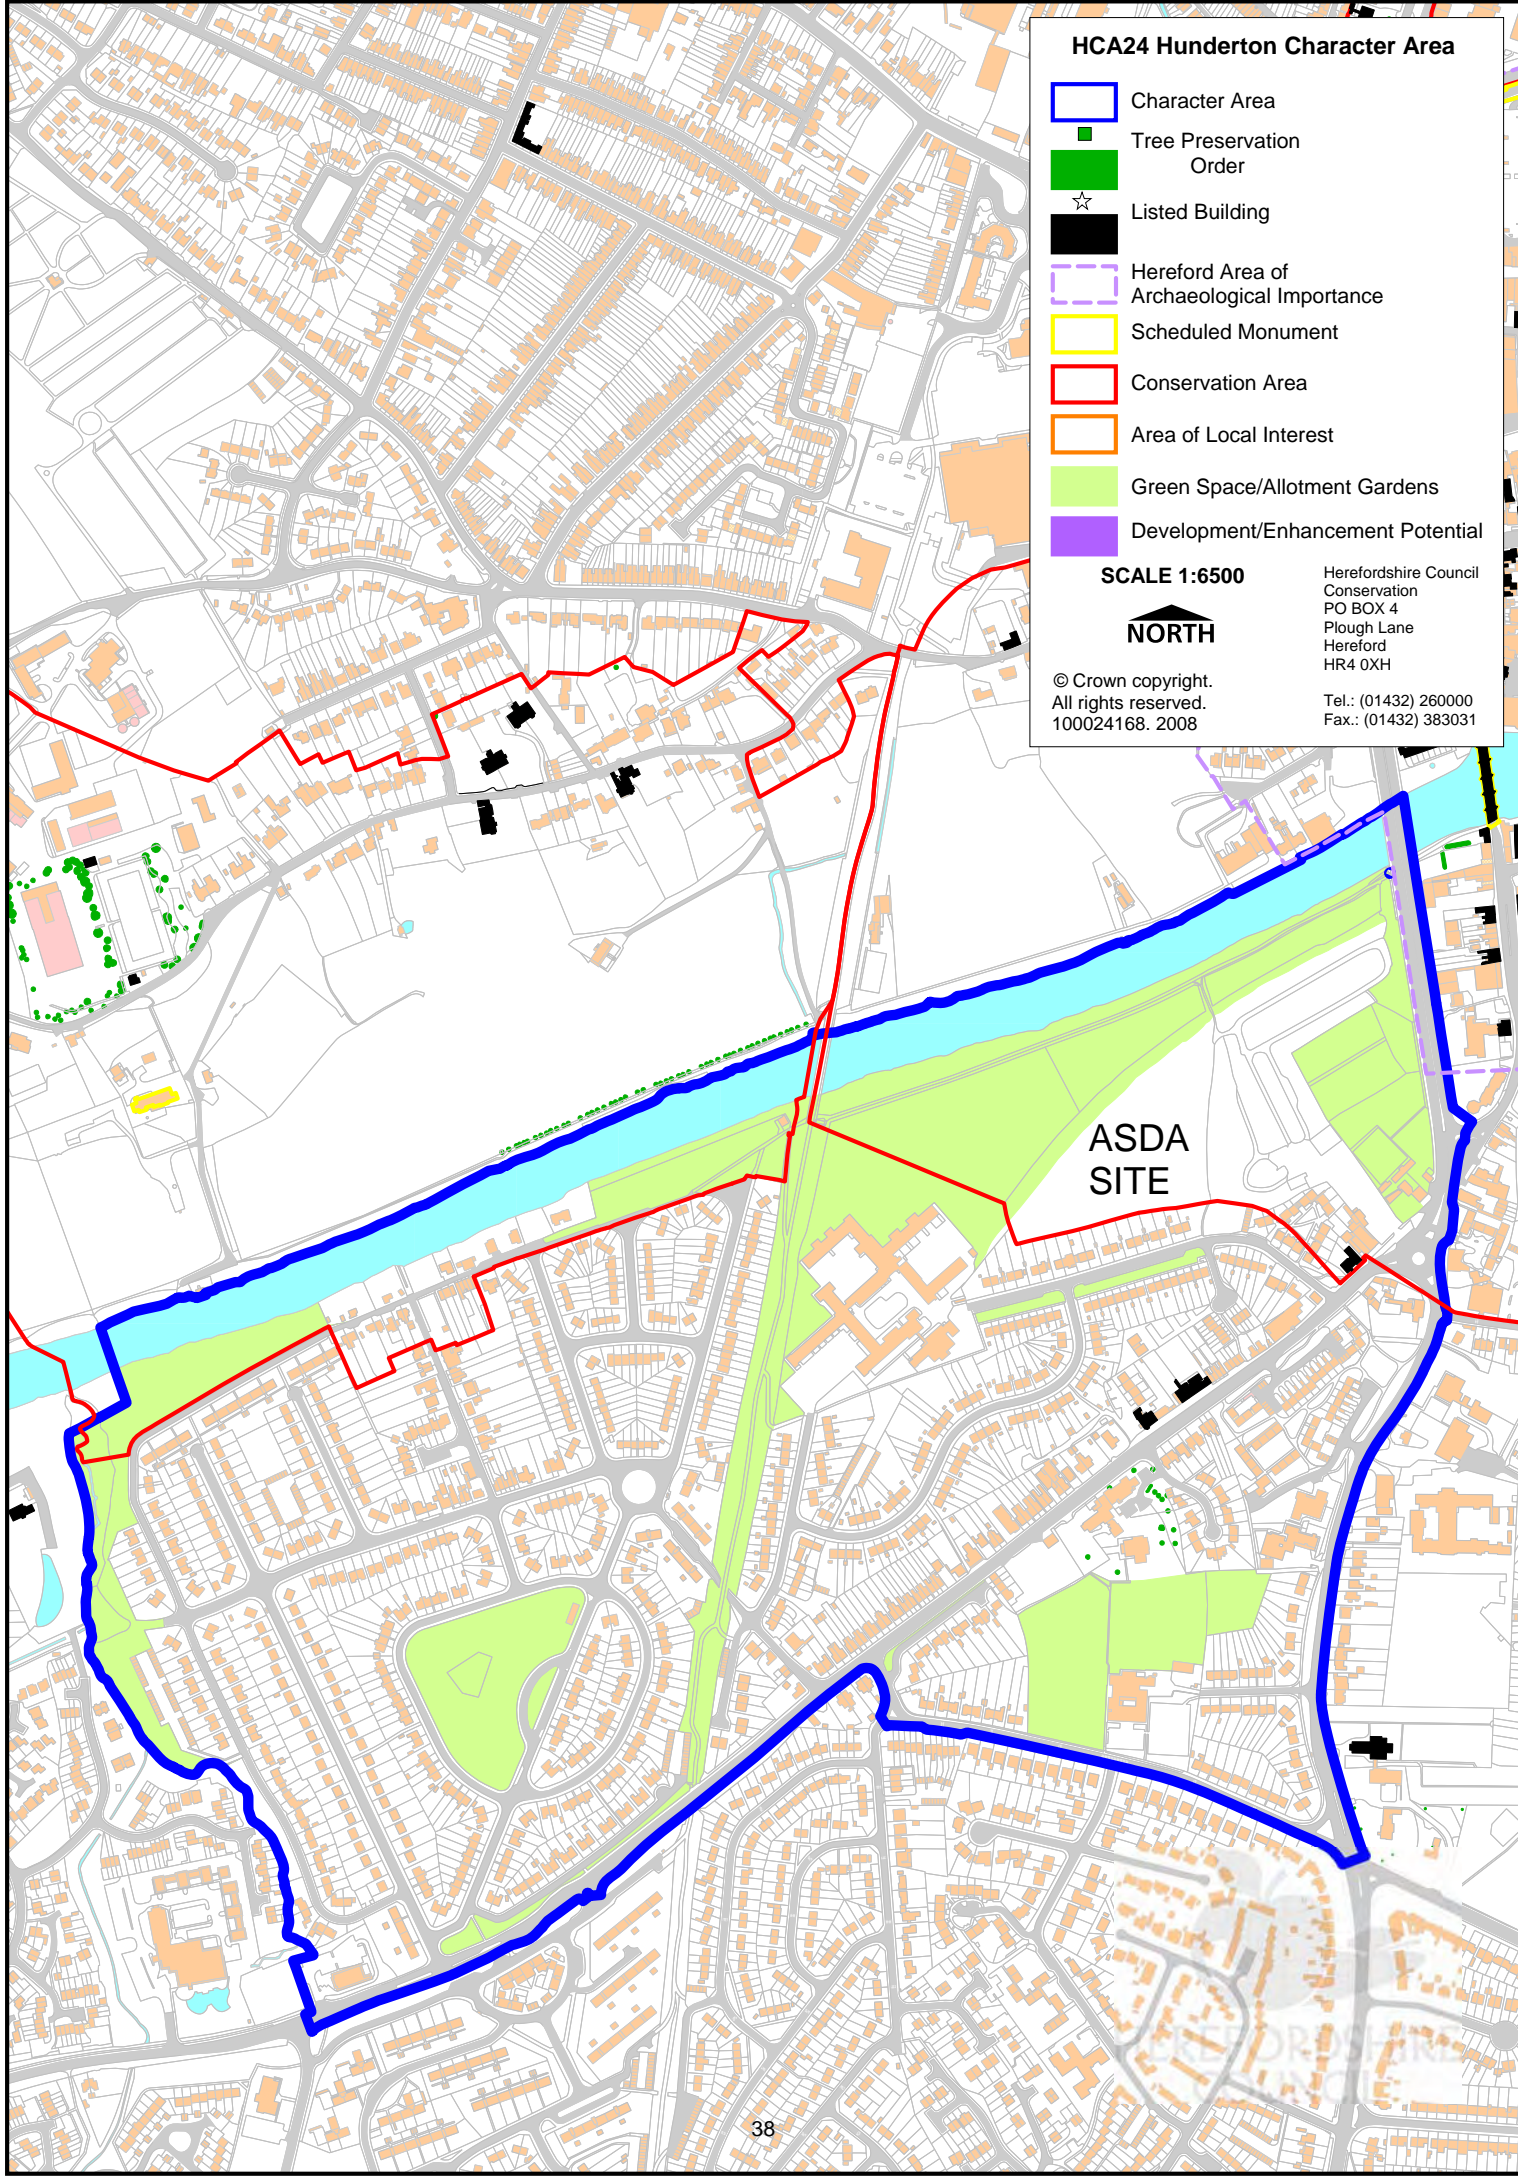

HCA24 Hunderton Character Area

- Character Area
- Tree Preservation Order
- Listed Building
- Hereford Area of Archaeological Importance
- Scheduled Monument
- Conservation Area
- Area of Local Interest
- Green Space/Allotment Gardens
- Development/Enhancement Potential

SCALE 1:6500

Herefordshire Council
Conservation
PO BOX 4
Plough Lane
Hereford
HR4 0XH

© Crown copyright.
All rights reserved.
100024168. 2008

Tel.: (01432) 260000
Fax.: (01432) 383031