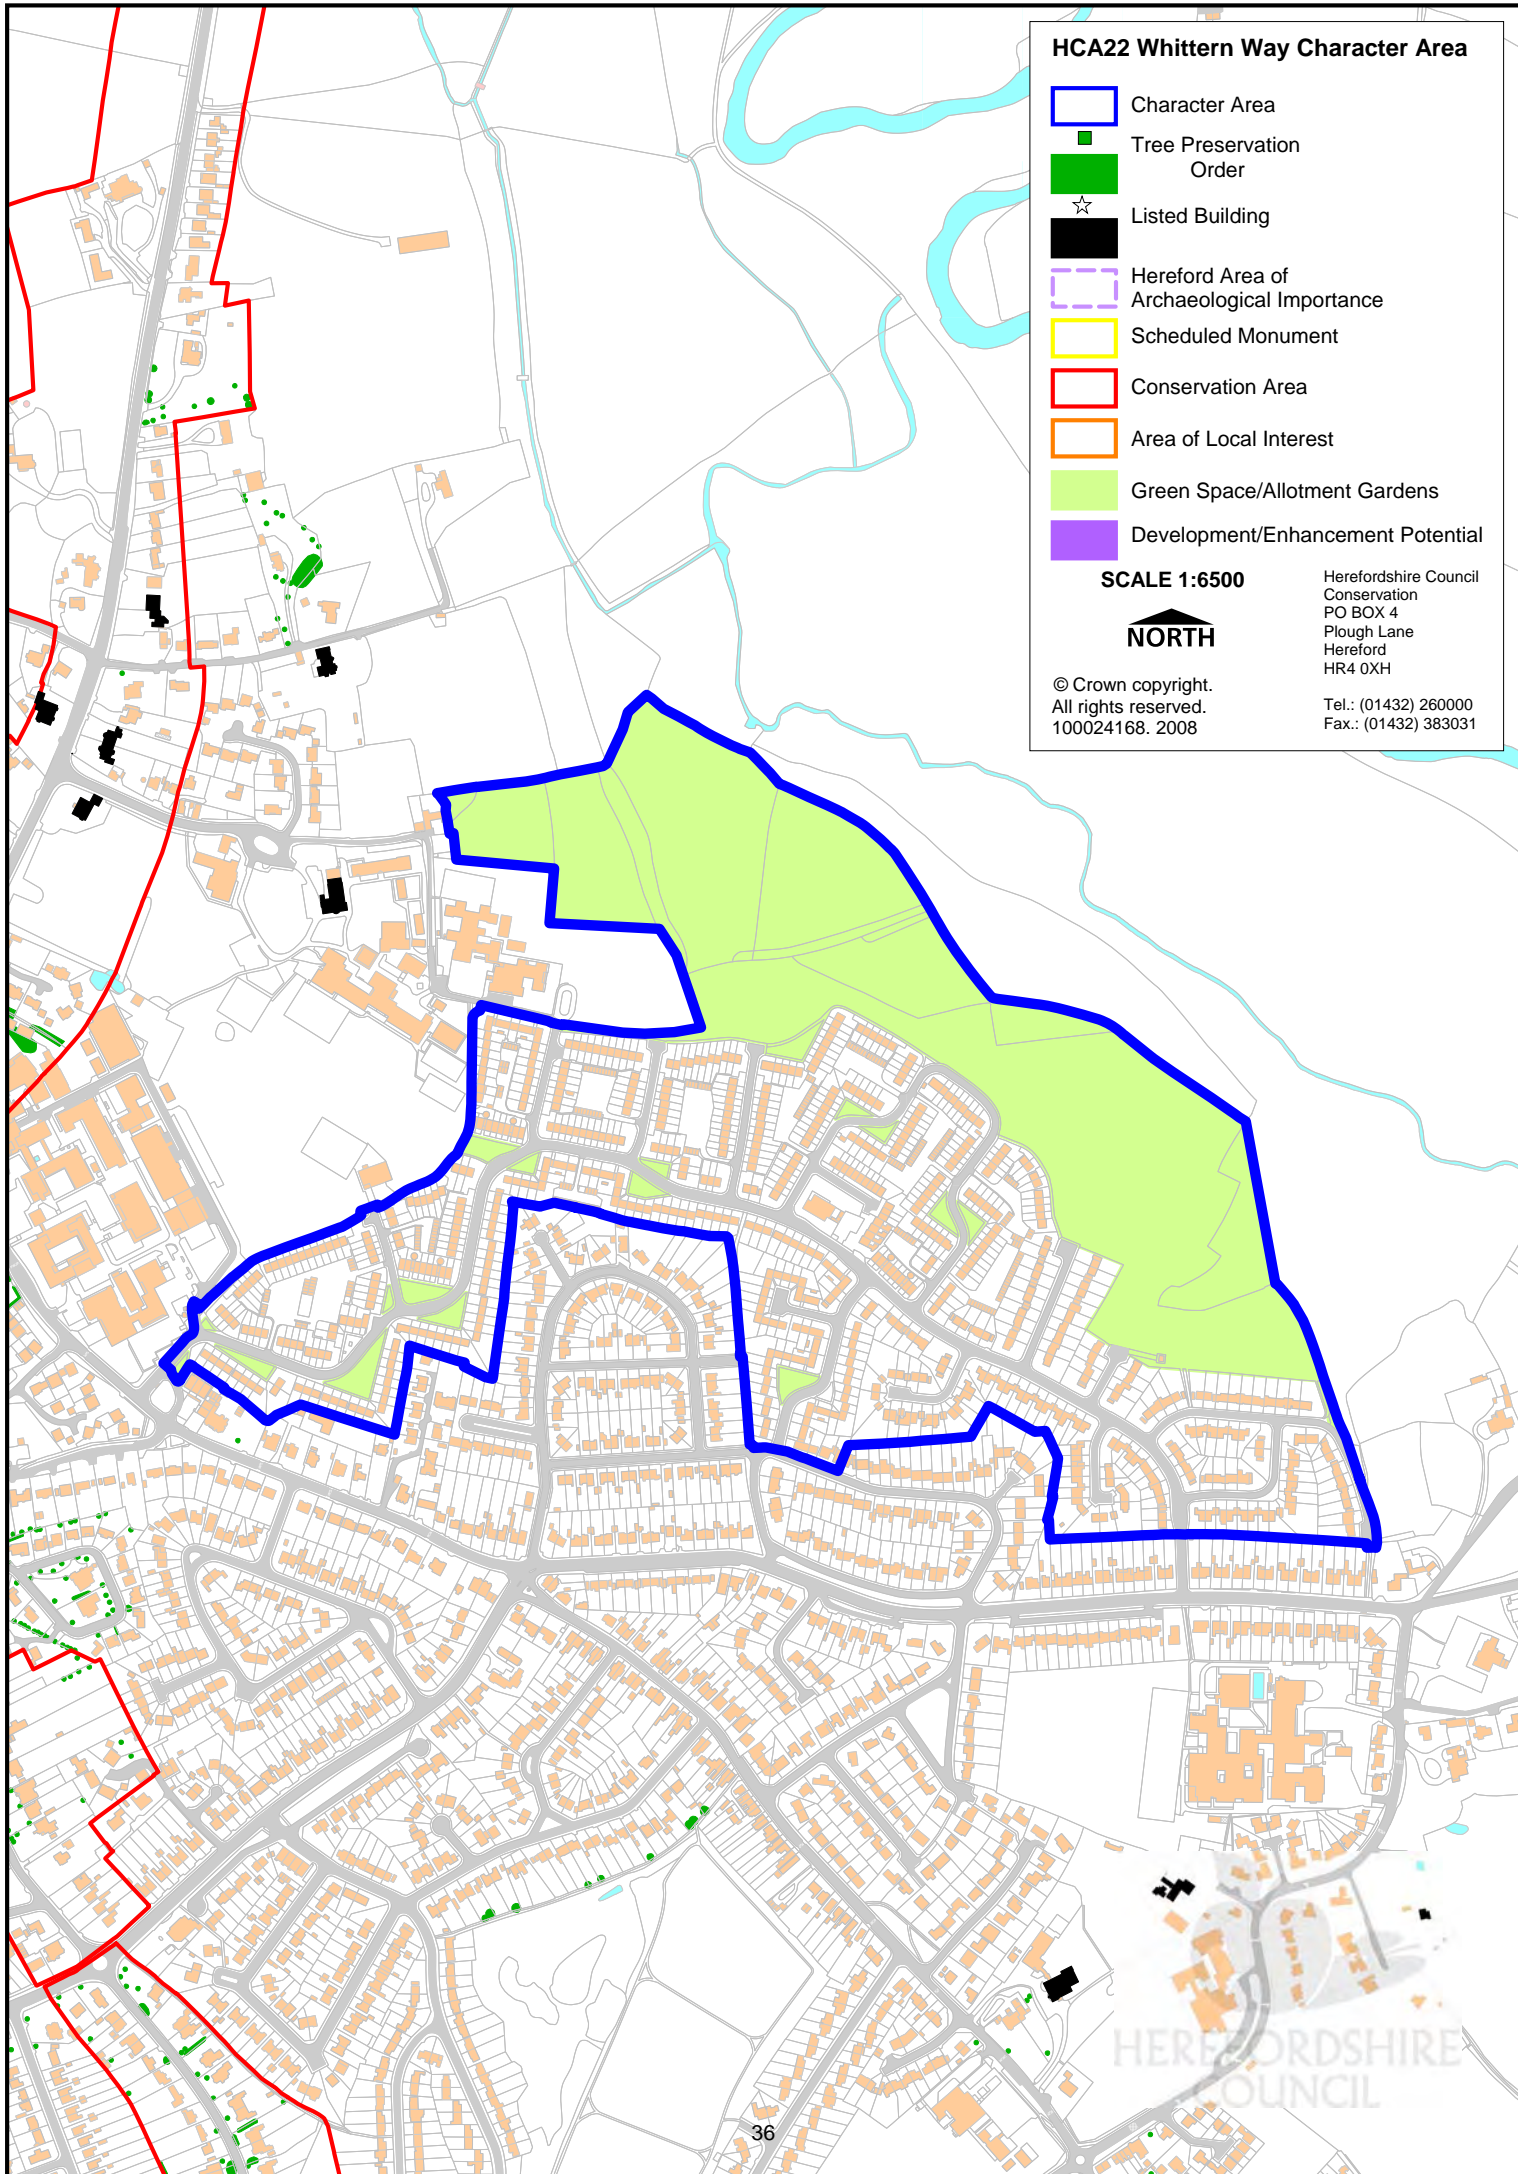

HCA22 Whittern Way Character Area

- Character Area
- Tree Preservation Order
- Listed Building
- Hereford Area of Archaeological Importance
- Scheduled Monument
- Conservation Area
- Area of Local Interest
- Green Space/Allotment Gardens
- Development/Enhancement Potential

SCALE 1:6500

© Crown copyright.
All rights reserved.
100024168. 2008

Herefordshire Council
Conservation
PO BOX 4
Plough Lane
Hereford
HR4 0XH

Tel.: (01432) 260000
Fax.: (01432) 383031