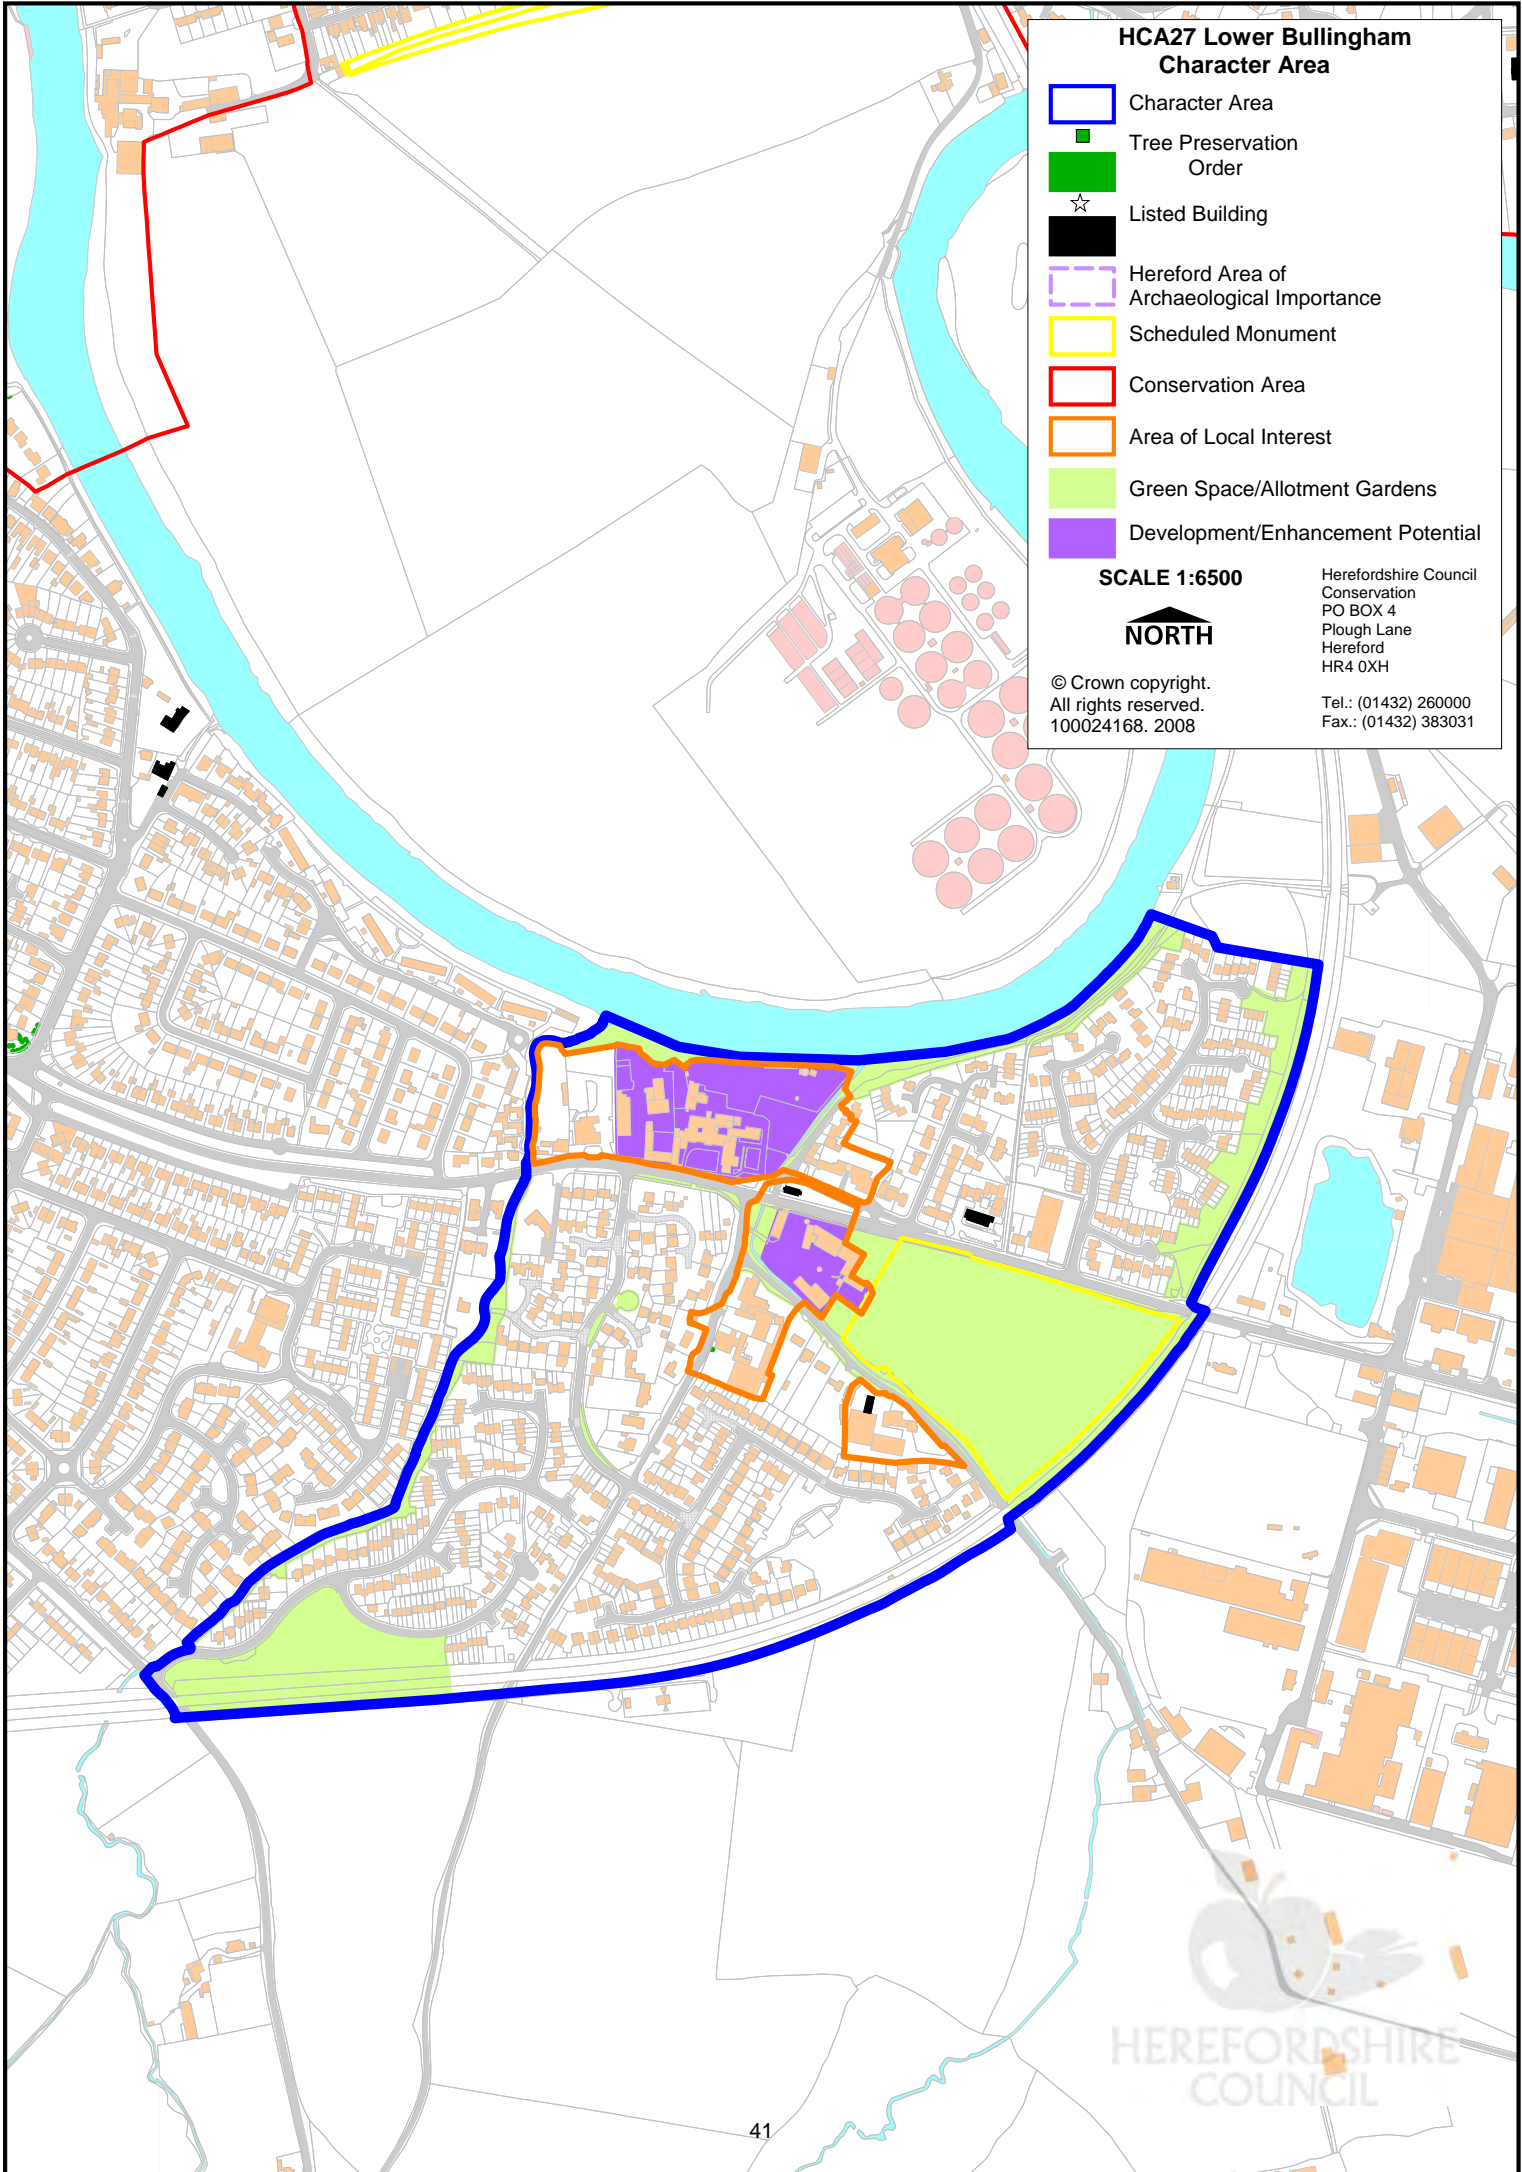

HCA27 Lower Bullingham Character Area

- Character Area
- Tree Preservation Order
- Listed Building
- Hereford Area of Archaeological Importance
- Scheduled Monument
- Conservation Area
- Area of Local Interest
- Green Space/Allotment Gardens
- Development/Enhancement Potential

SCALE 1:6500

© Crown copyright.
All rights reserved.
100024168. 2008

Herefordshire Council
Conservation
PO BOX 4
Plough Lane
Hereford
HR4 0XH

Tel.: (01432) 260000
Fax.: (01432) 383031