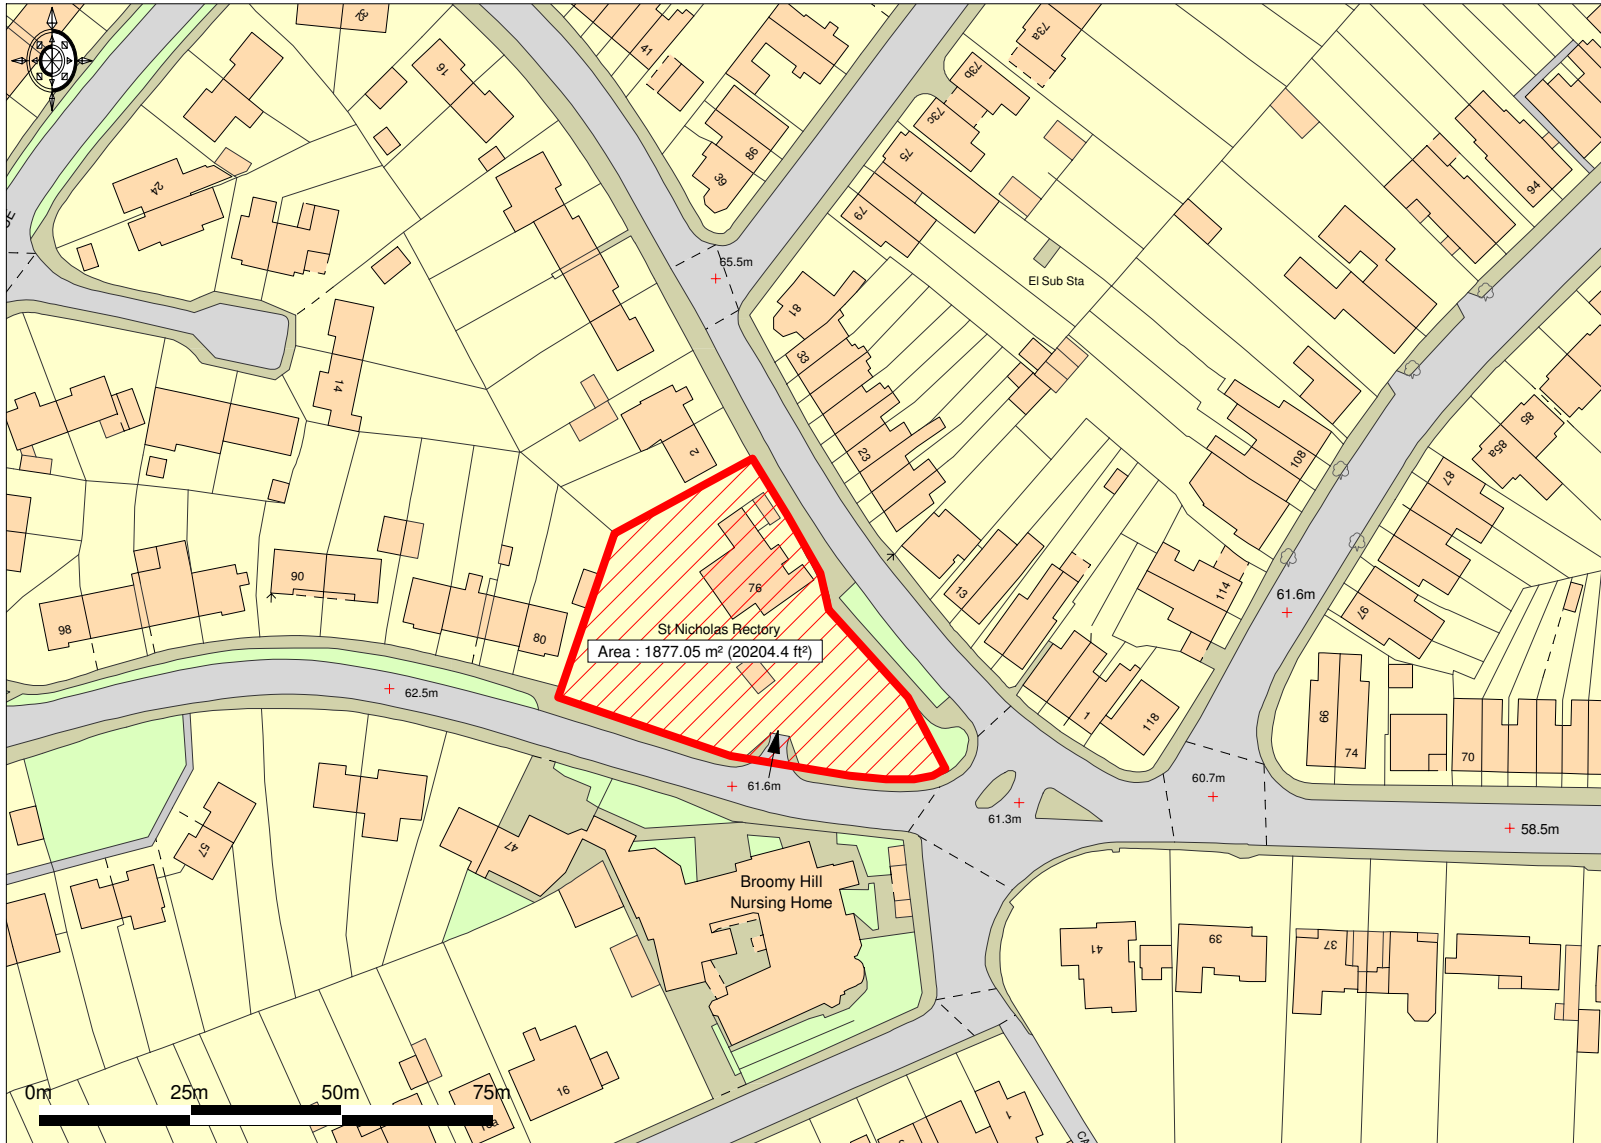

St Nicholas Rectory  
Breinton Road  
HR4 0JB

Ordnance Survey © Crown Copyright 2018. All rights reserved. Licence number 100022432. Plotted Scale - 1:1250