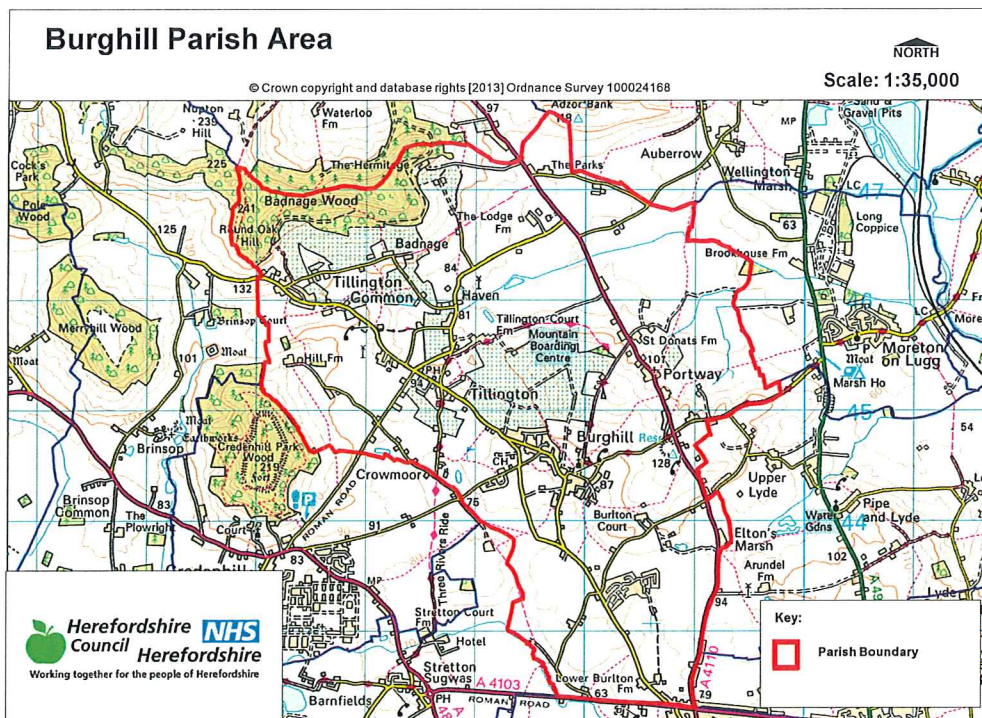

NEIGHBOURHOOD PLANNING NOTICE

The Neighbourhood Planning (General) Regulations 2012

Herefordshire Council has **MADE** under Article 19 of the above Regulations the **Burghill Neighbourhood Plan**. This plan now forms part of the Development Plan for Herefordshire.

This plan can be viewed at;

- www.herefordshire.gov.uk/neighbourhoodplanning
- Hereford Centre – Blueschool House

The Neighbourhood Plan covers the area identified on the map below

RICHARD GABB
PROGRAMME DIRECTOR- HOUSING AND GROWTH