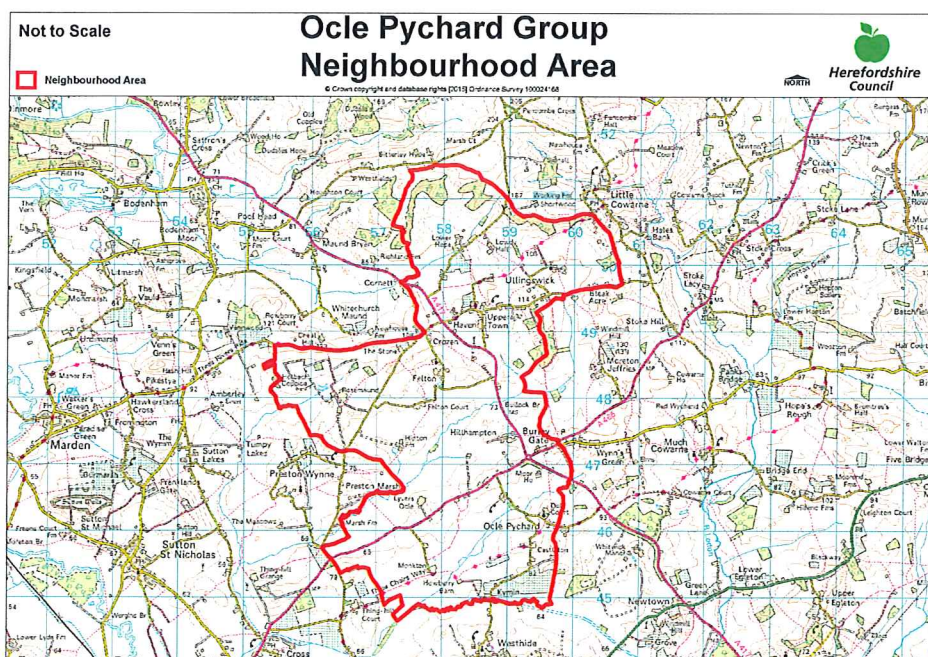

NEIGHBOURHOOD PLANNING NOTICE

The Neighbourhood Planning (General) Regulations 2012

Herefordshire Council has **MADE** under Article 19 of the above Regulations the **Ocle Pychard Group Neighbourhood Plan**. This plan now forms part of the Development Plan for Herefordshire.

This plan can be viewed at;

- www.herefordshire.gov.uk/neighbourhoodplanning
- Hereford Centre – Blueschool House

The Neighbourhood Plan covers the area identified on the map below

RICHARD GABB

PROGRAMME DIRECTOR- HOUSING AND GROWTH