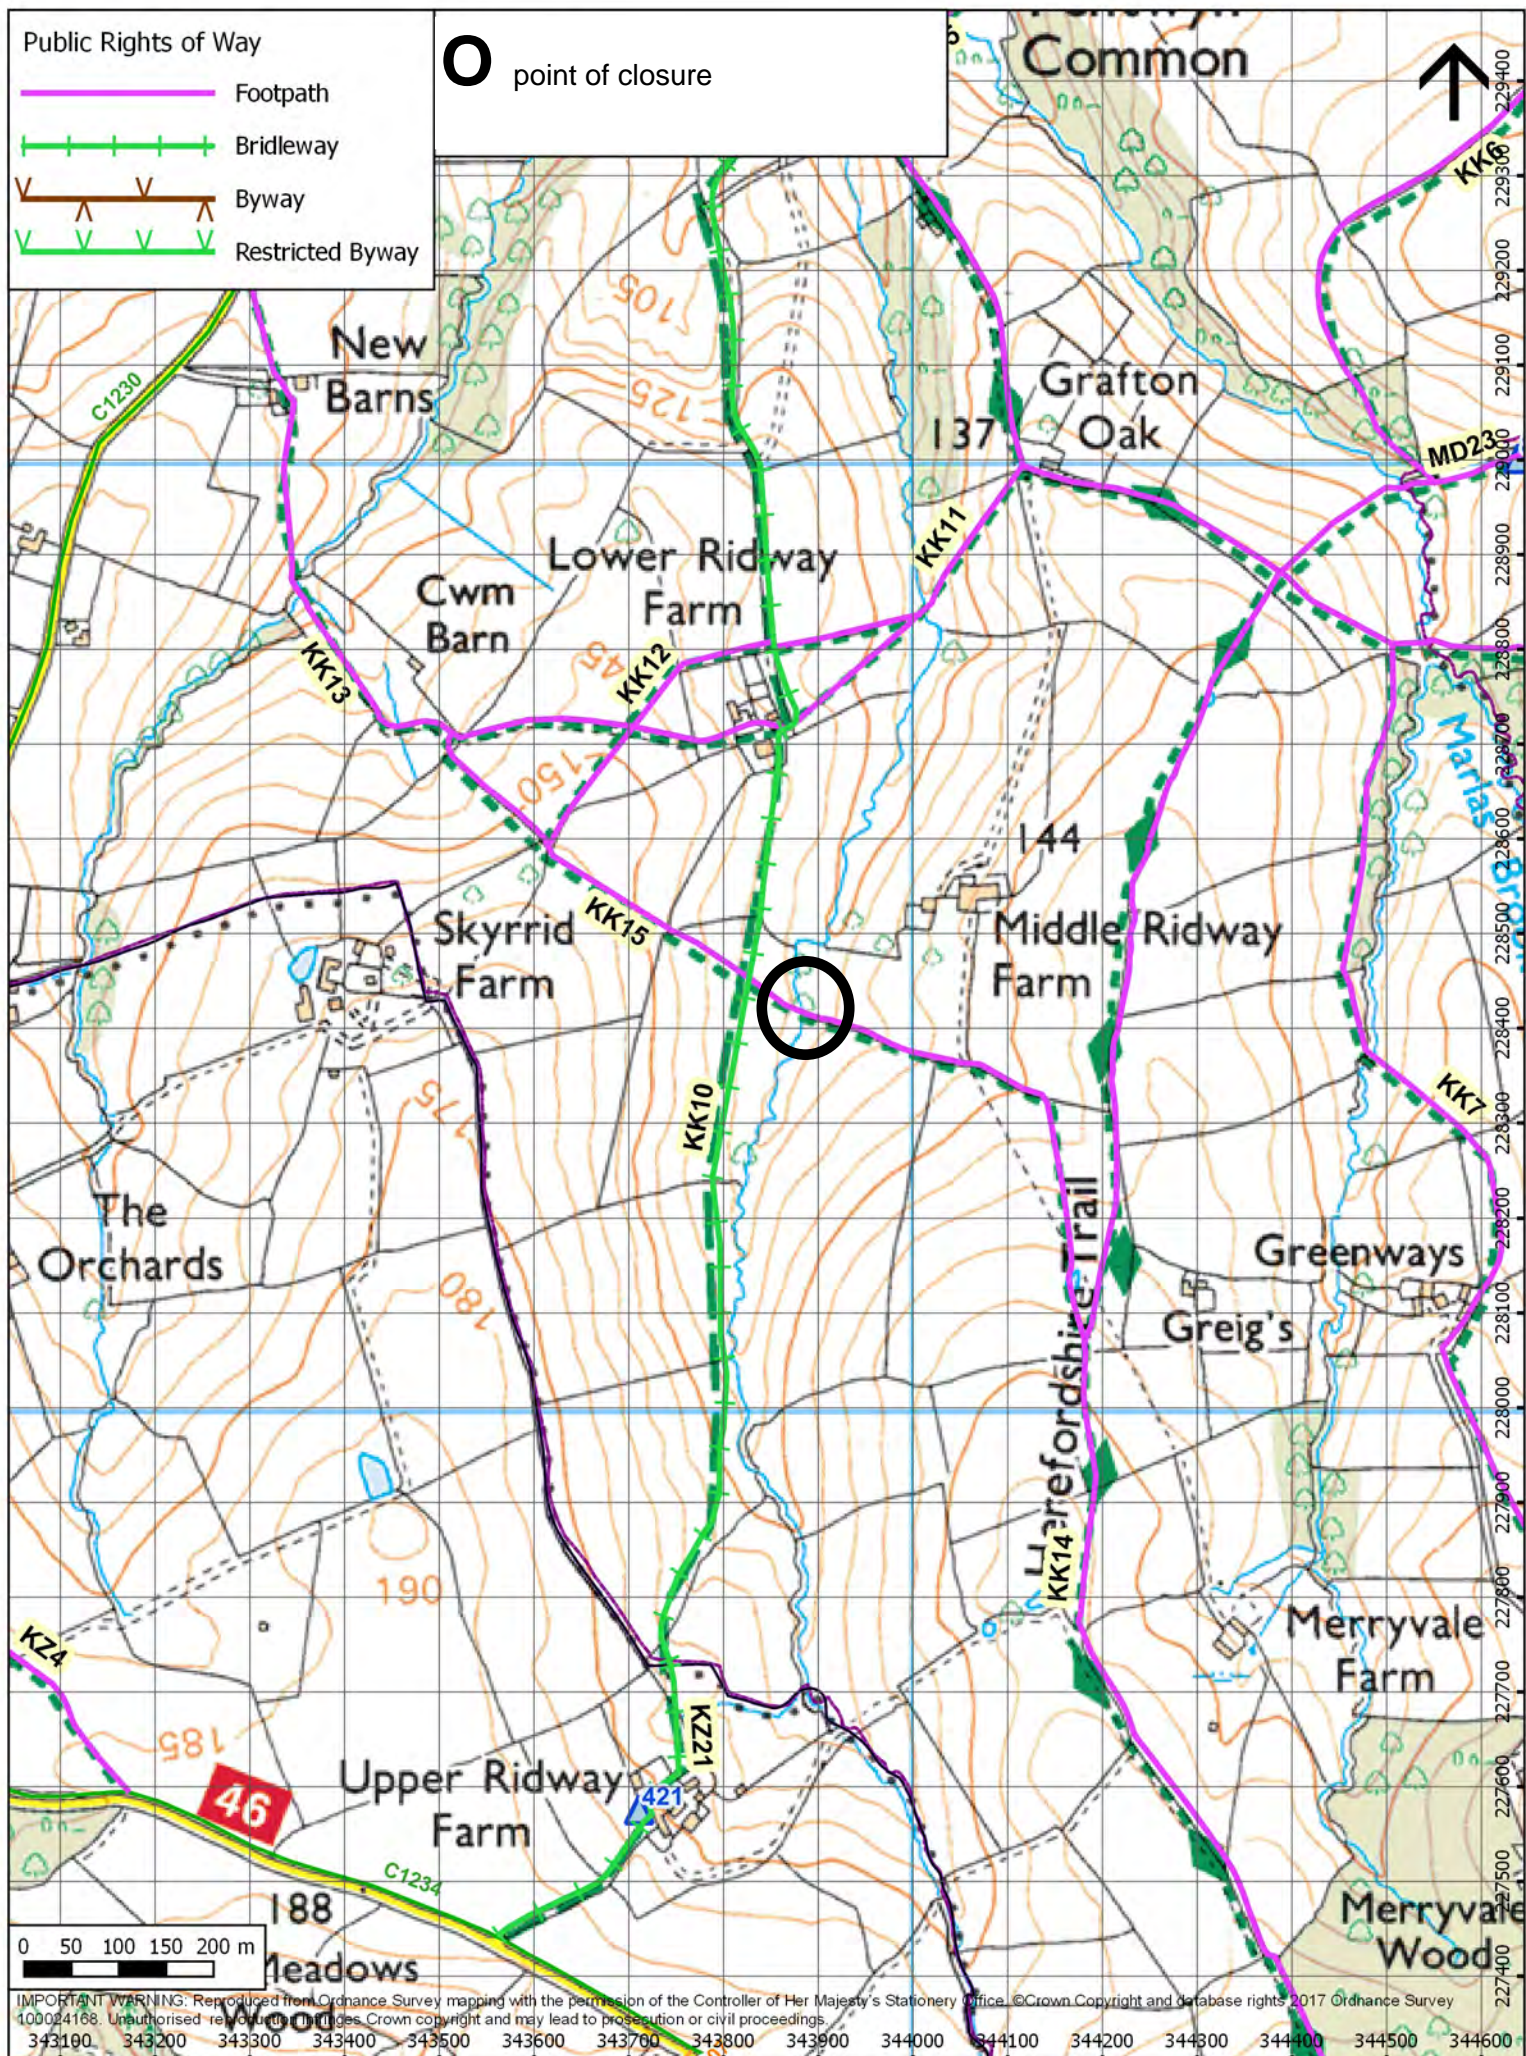

Public Rights of Way

-  Footpath
-  Bridleway
-  Byway
-  Restricted Byway

 point of closure

IMPORTANT WARNING: Reproduced from Ordnance Survey mapping with the permission of the Controller of Her Majesty's Stationery Office. ©Crown Copyright and Database rights 2017 Ordnance Survey 100024188. Unauthorised reproduction of this map in any form or by any means without the permission of the Controller of Her Majesty's Stationery Office may lead to prosecution or civil proceedings.

Temporary Closure Public Footpath
KK15

SCALE: 1:8,000
DATE: 09/04/2019
PROJECT

Balfour Beatty Living Places
Unit 3 Thorn Business Park
Rotherwas
Hereford HR2 6JT

Balfour Beatty  **Herefordshire Council**
Working for Herefordshire