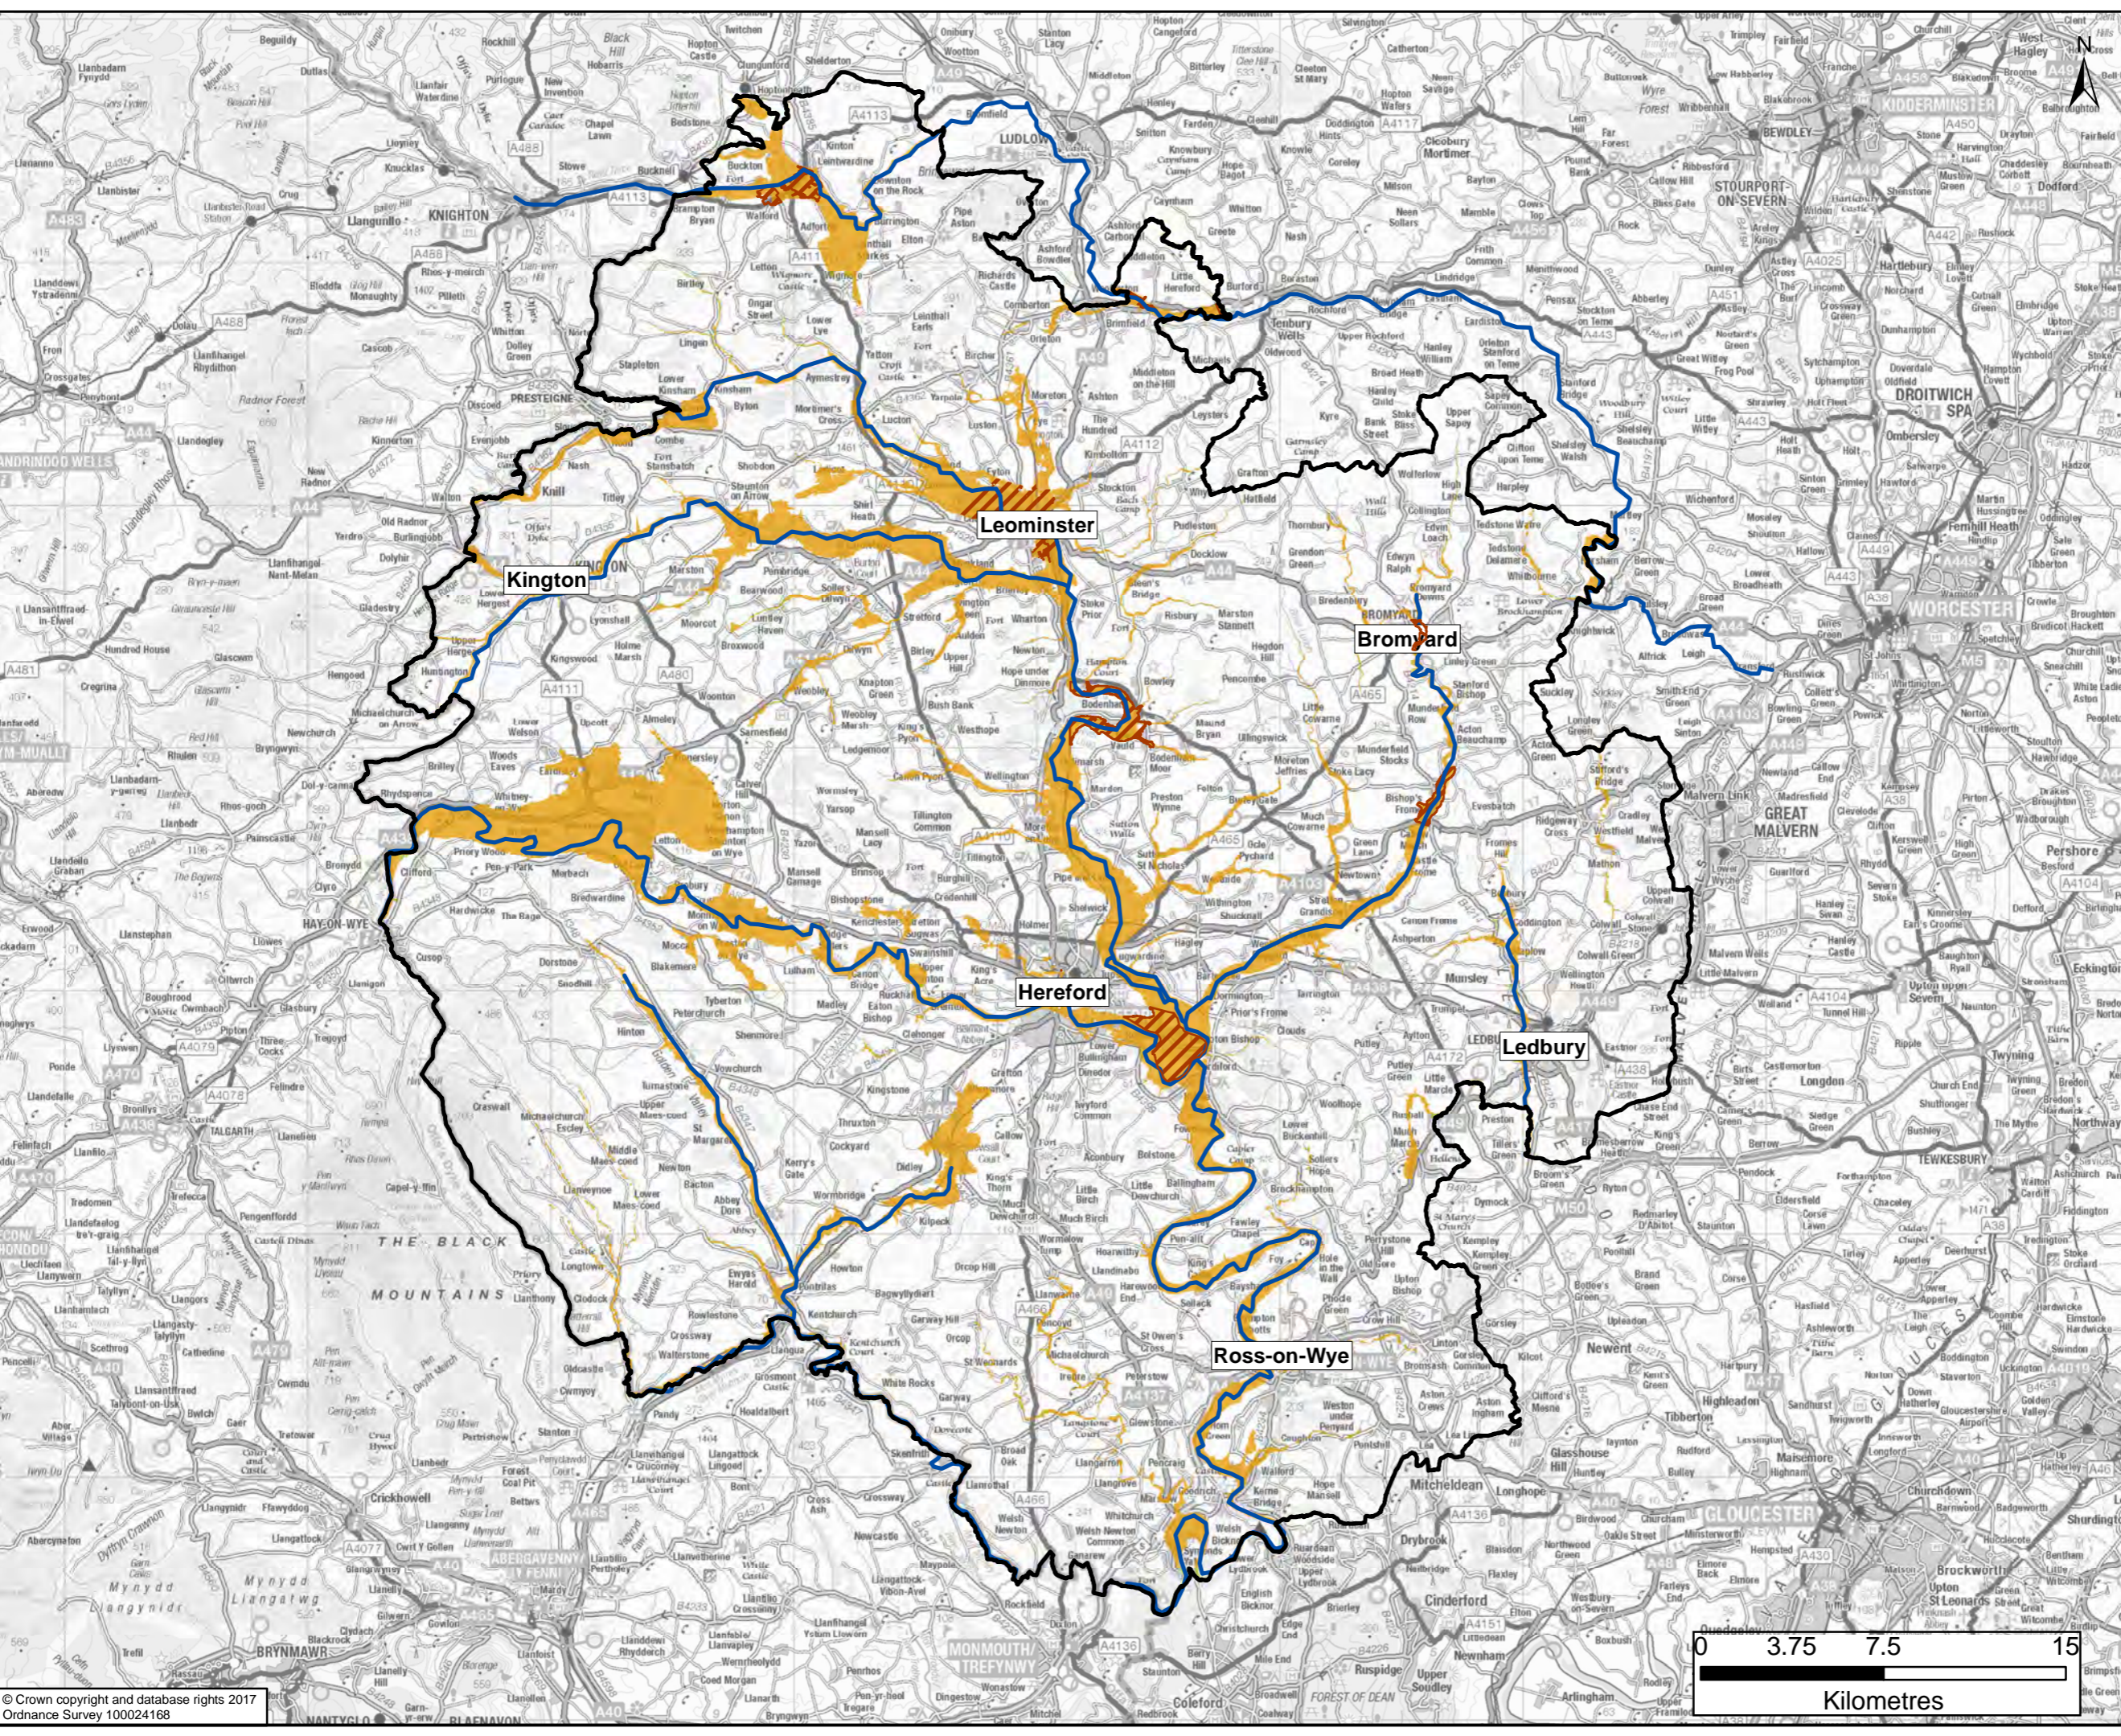

printed on: 22 January 2019 by: UKSHJ003

- Herefordshire Boundary
- Main Rivers
- Flood Warning Areas
- Flood Alert

The EA Flood Warning and Flood Alert areas were downloaded from www.gov.uk in February 2017.

DRAWING STATUS: FOR INFORMATION ONLY

Kings Orchard, 1 Queen St, Bristol, BS2 0HQ
T +44 (0)1179 306200

CLIENT:

Working for Herefordshire

SITE/PROJECT: HEREFORDSHIRE LEVEL 1 SFRA

TITLE: MAP OF ENVIRONMENT AGENCY FLOOD WARNING AND FLOOD ALERT AREAS

SCALE @ A3: 1:250,000	CHECKED: JG	APPROVED: JG
PROJECT NO: 70023685	DESIGNED: SH	DRAWN: JSDS
DRAWING NO: APPENDIX N	DATE: 22/01/2019	REV: P02

© WSP UK Ltd