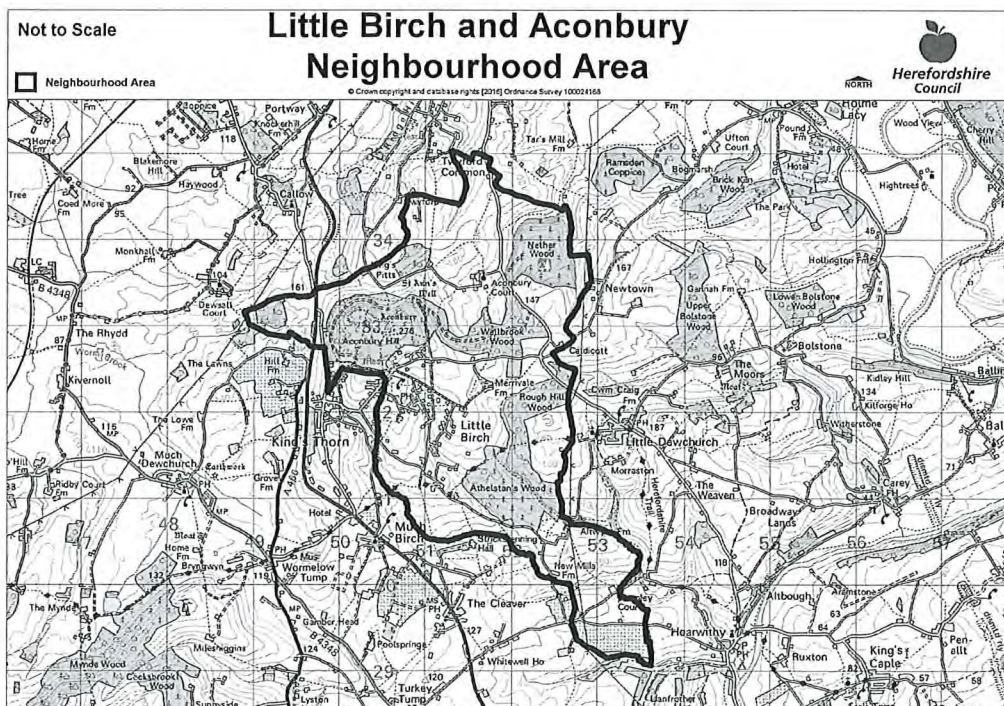

# NEIGHBOURHOOD PLANNING NOTICE

## The Neighbourhood Planning (General) Regulations 2012

Herefordshire Council has **MADE** under Article 19 of the above Regulations the **Little Birch and Aconbury Neighbourhood Plan**. This plan now forms part of the Development Plan for Herefordshire.

This plan can be viewed at;

- [www.herefordshire.gov.uk/neighbourhoodplanning](http://www.herefordshire.gov.uk/neighbourhoodplanning)

The Neighbourhood Plan covers the area identified on the map below

**RICHARD GABB**  
**PROGRAMME DIRECTOR- HOUSING AND GROWTH**