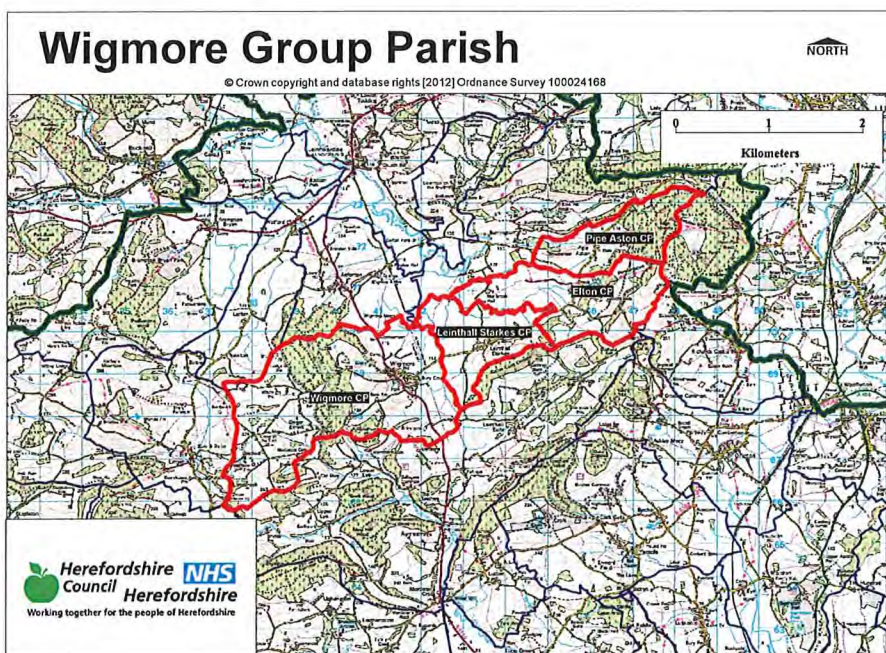

NEIGHBOURHOOD PLANNING NOTICE

The Neighbourhood Planning (General) Regulations 2012

Herefordshire Council has **MADE** under Article 19 of the above Regulations the **Wigmore Group Neighbourhood Plan**. This plan now forms part of the Development Plan for Herefordshire.

This plan can be viewed at;

- www.herefordshire.gov.uk/neighbourhoodplanning

The Neighbourhood Plan covers the area identified on the map below

A handwritten signature in blue ink, which appears to read "Richard Gabb".