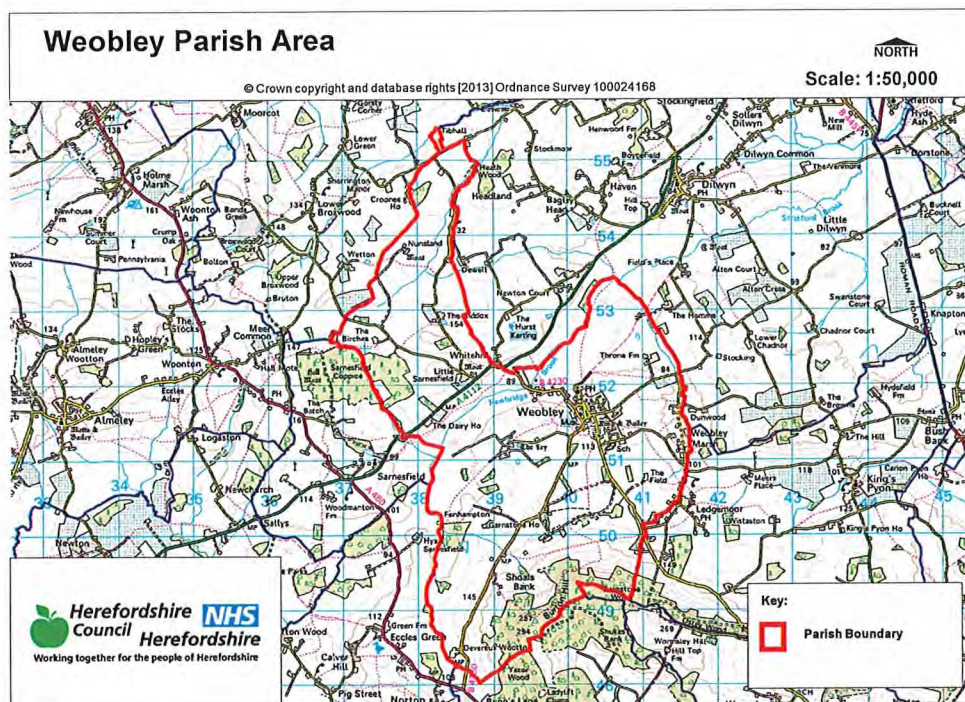

# NEIGHBOURHOOD PLANNING NOTICE

## The Neighbourhood Planning (General) Regulations 2012

Herefordshire Council has **MADE** under Article 19 of the above Regulations the **Weobley Neighbourhood Plan**. This plan now forms part of the Development Plan for Herefordshire.

This plan can be viewed at;

- [www.herefordshire.gov.uk/neighbourhoodplanning](http://www.herefordshire.gov.uk/neighbourhoodplanning)

The Neighbourhood Plan covers the area identified on the map below

**RICHARD GABB**  
**PROGRAMME DIRECTOR- HOUSING AND GROWTH**