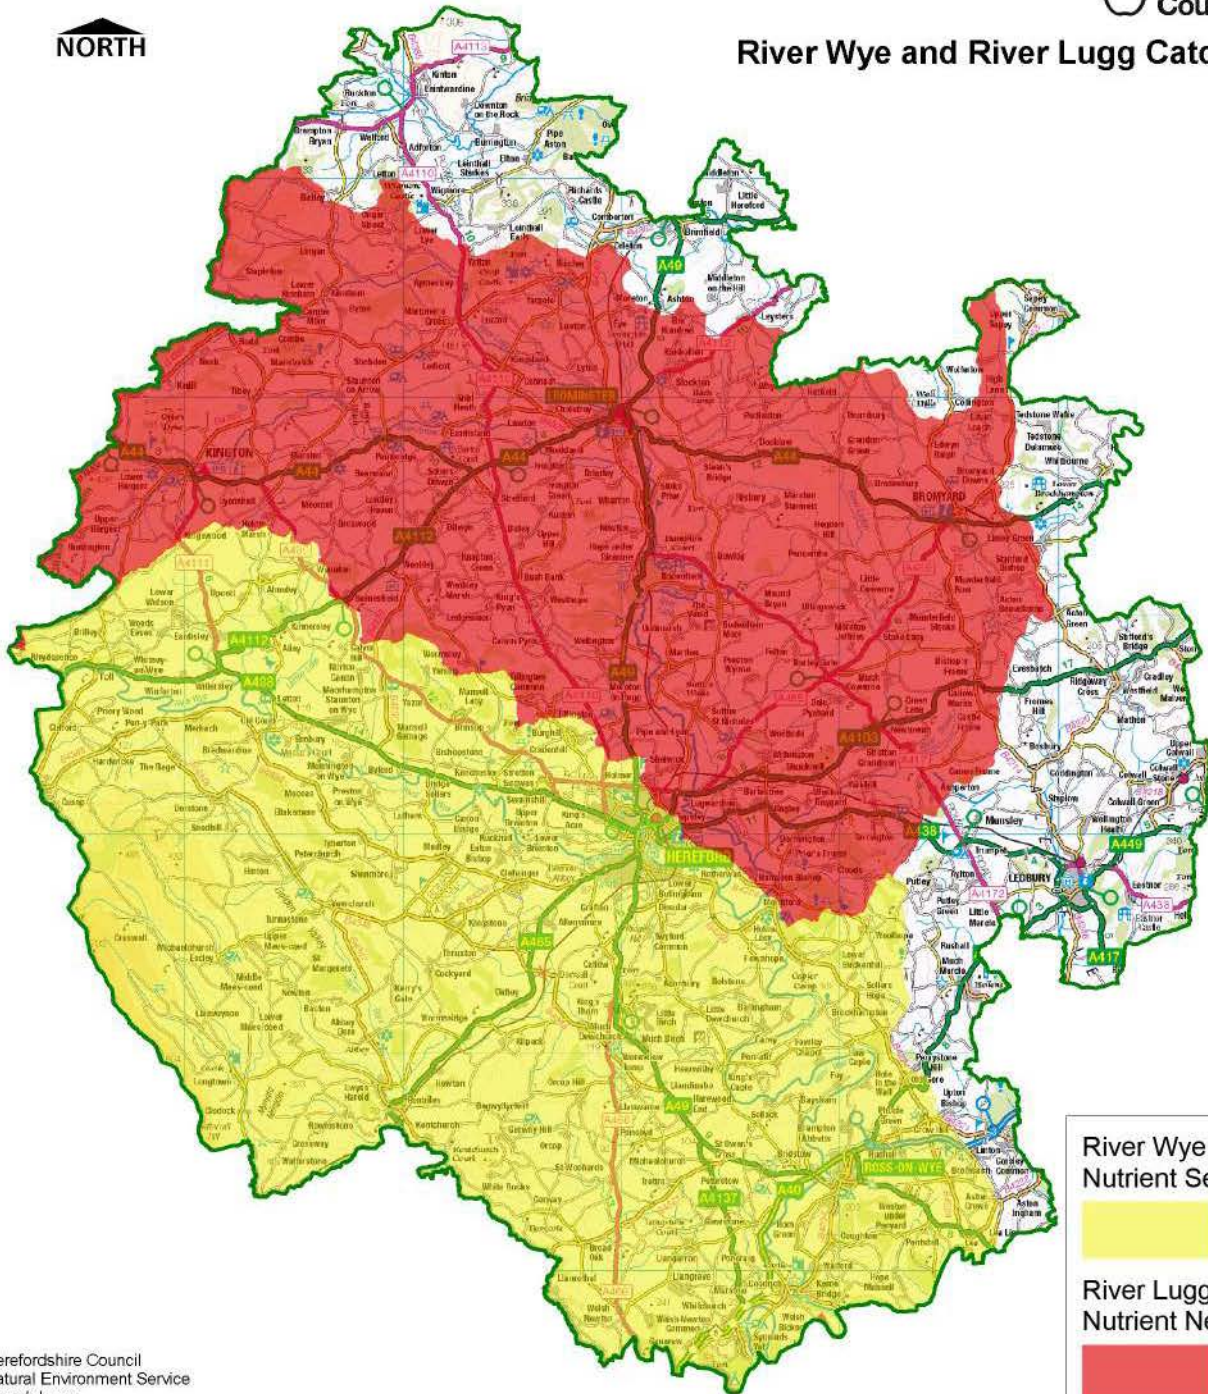

# River Wye and River Lugg Catchments

River Wye Catchment  
Nutrient Sensitive

River Lugg Catchment  
Nutrient Neutrality

Scale: Not to scale