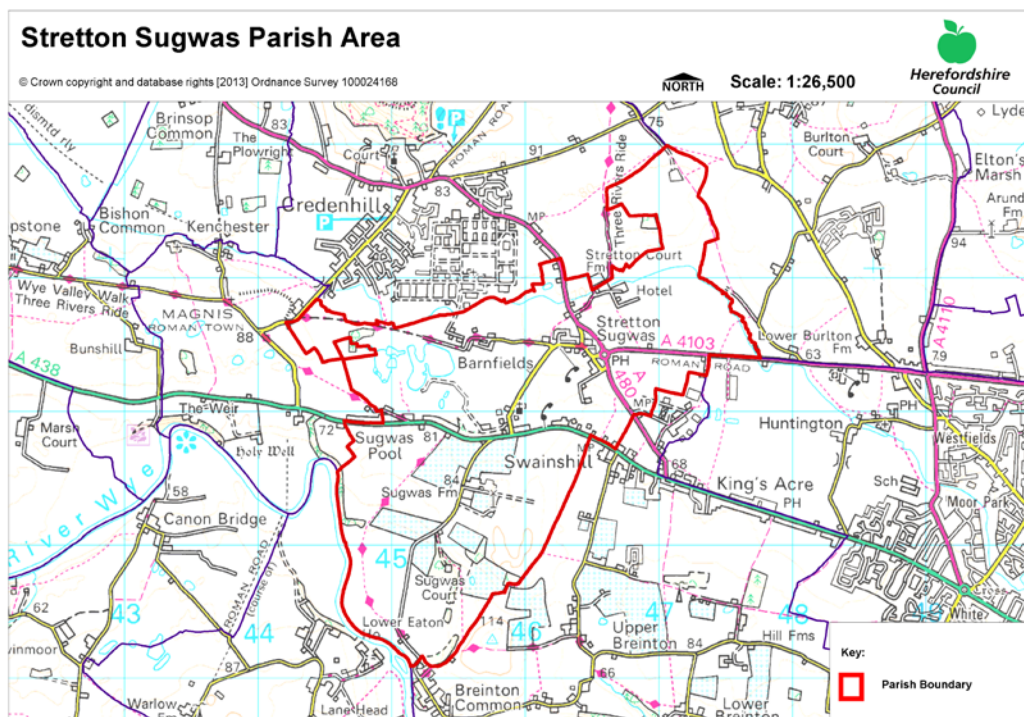

# NEIGHBOURHOOD PLANNING NOTICE

## The Neighbourhood Planning (General) Regulations 2012

Herefordshire Council has **MADE** under Article 19 of the above Regulations the **Stretton Sugwas Neighbourhood Plan**. This plan now forms part of the Development Plan for Herefordshire.

This plan can be viewed at;

- [www.herefordshire.gov.uk/neighbourhoodplanning](http://www.herefordshire.gov.uk/neighbourhoodplanning)

The Neighbourhood Plan covers the area identified on the map below

**RICHARD GABB**  
**PROGRAMME DIRECTOR- HOUSING AND GROWTH**