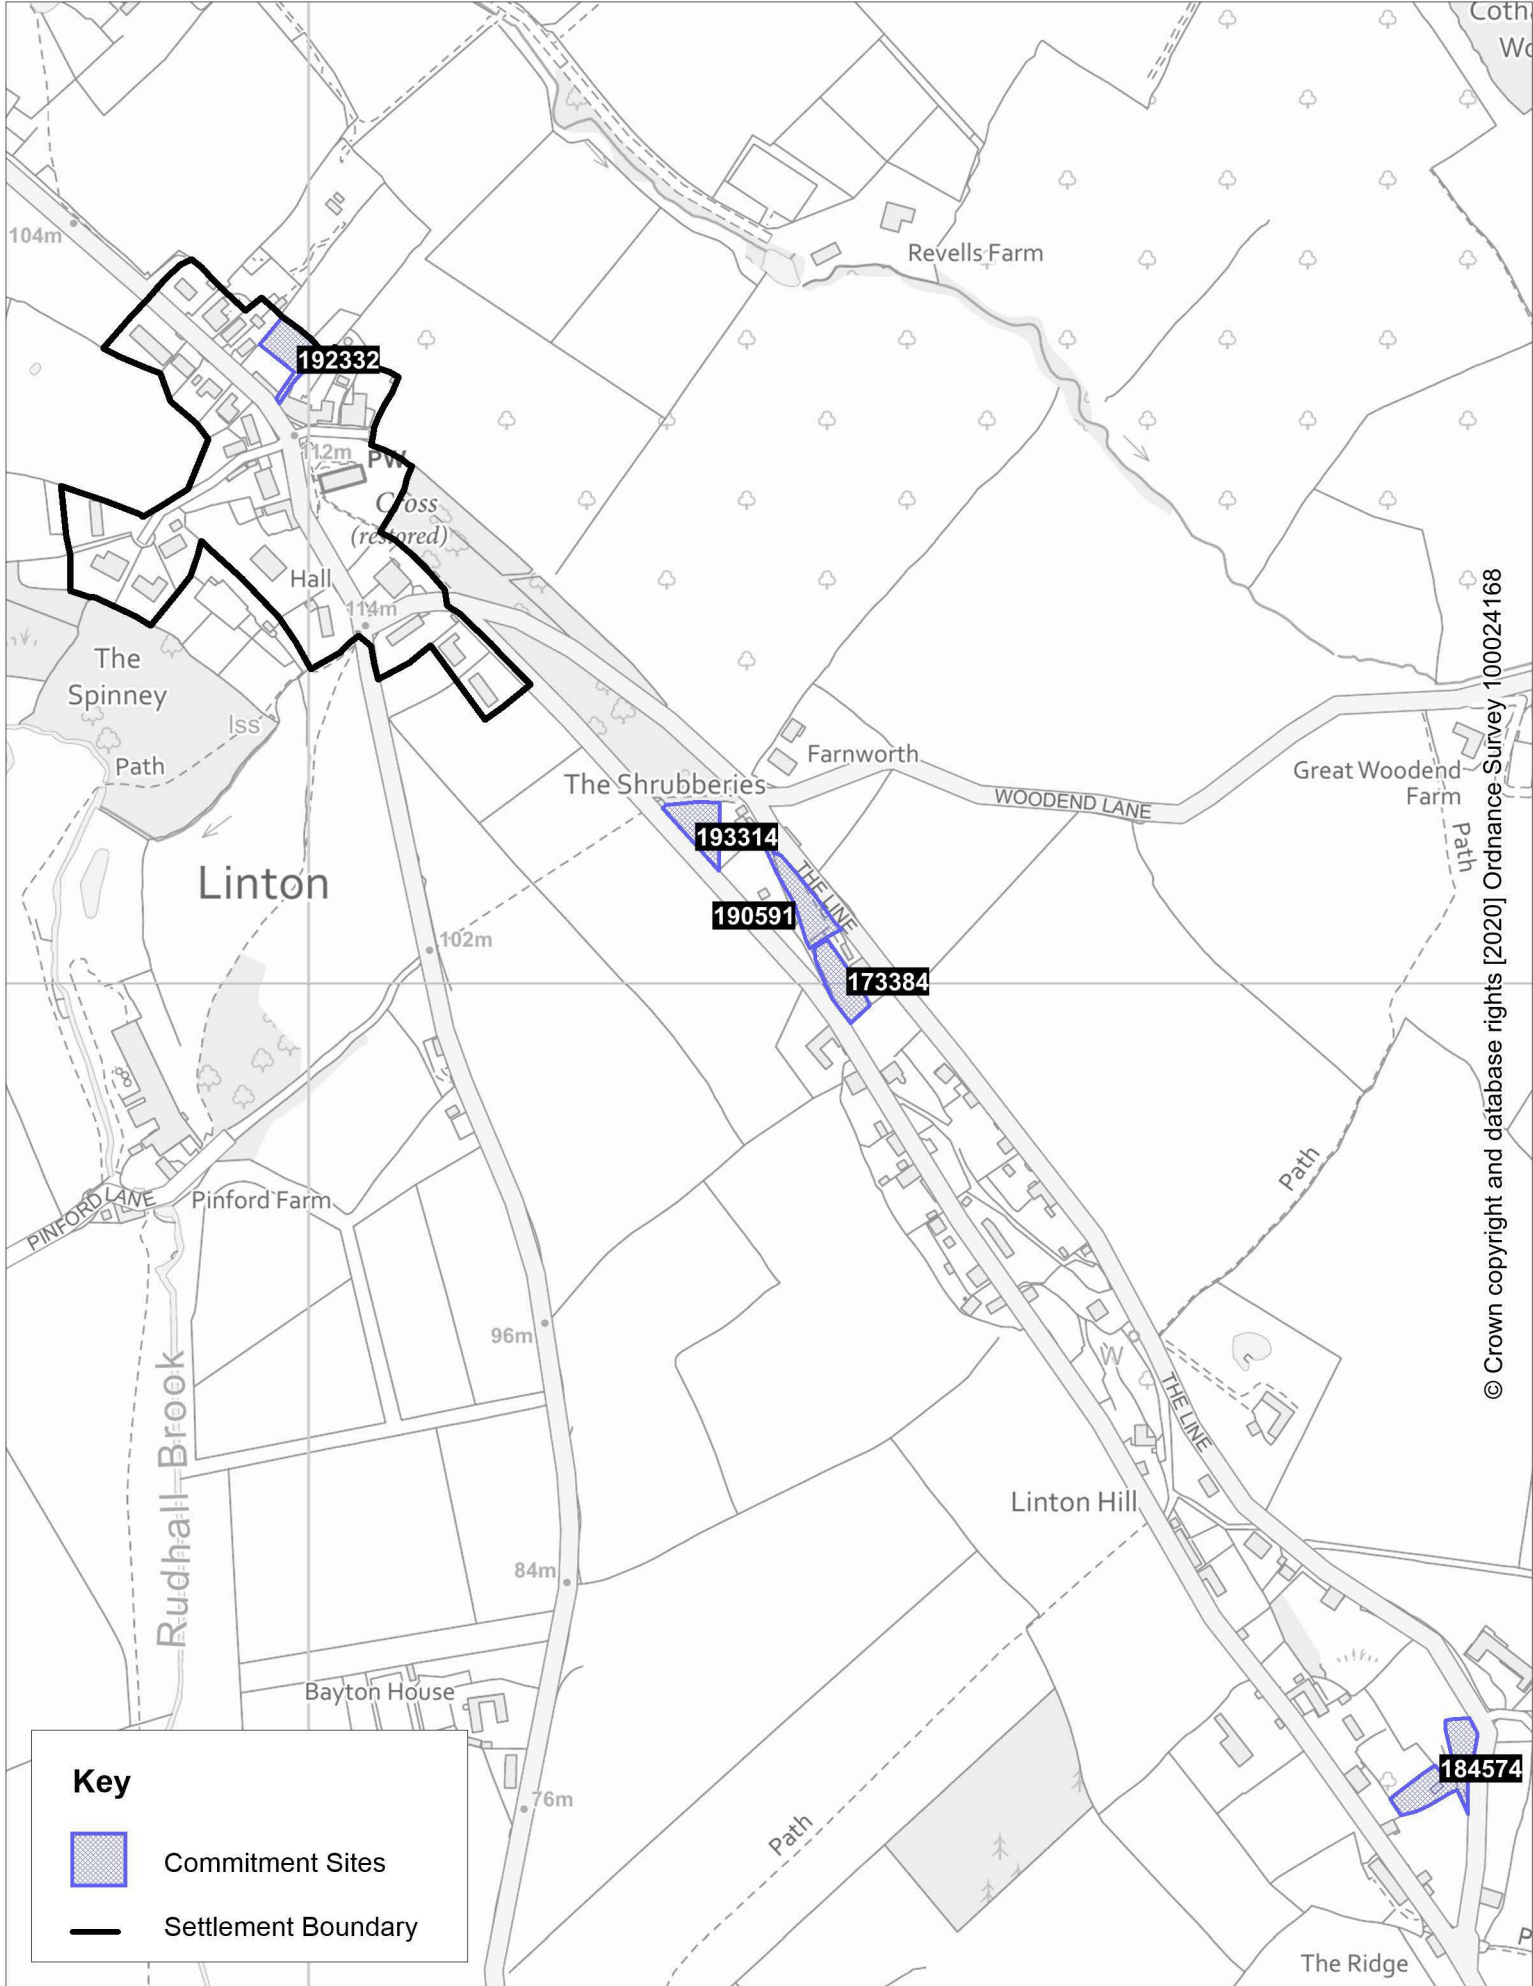

# Gorsley Commitments Sites Map

Scale 1:5000 at A4 size

© Crown copyright and database rights [2020] Ordnance Survey 100024168

Scale 1:5000 at A4 size

# Gorsley Views Map

© Crown copyright and database rights [2020] Ordnance Survey 100024168

# Linton Commitments Sites Map

Scale 1:5000 at A4 size

Scale 1:4000 at A4 size

# Linton Views Map 1

© Crown copyright and database rights [2020] Ordnance Survey 100024168

Scale 1:5000 at A4 size