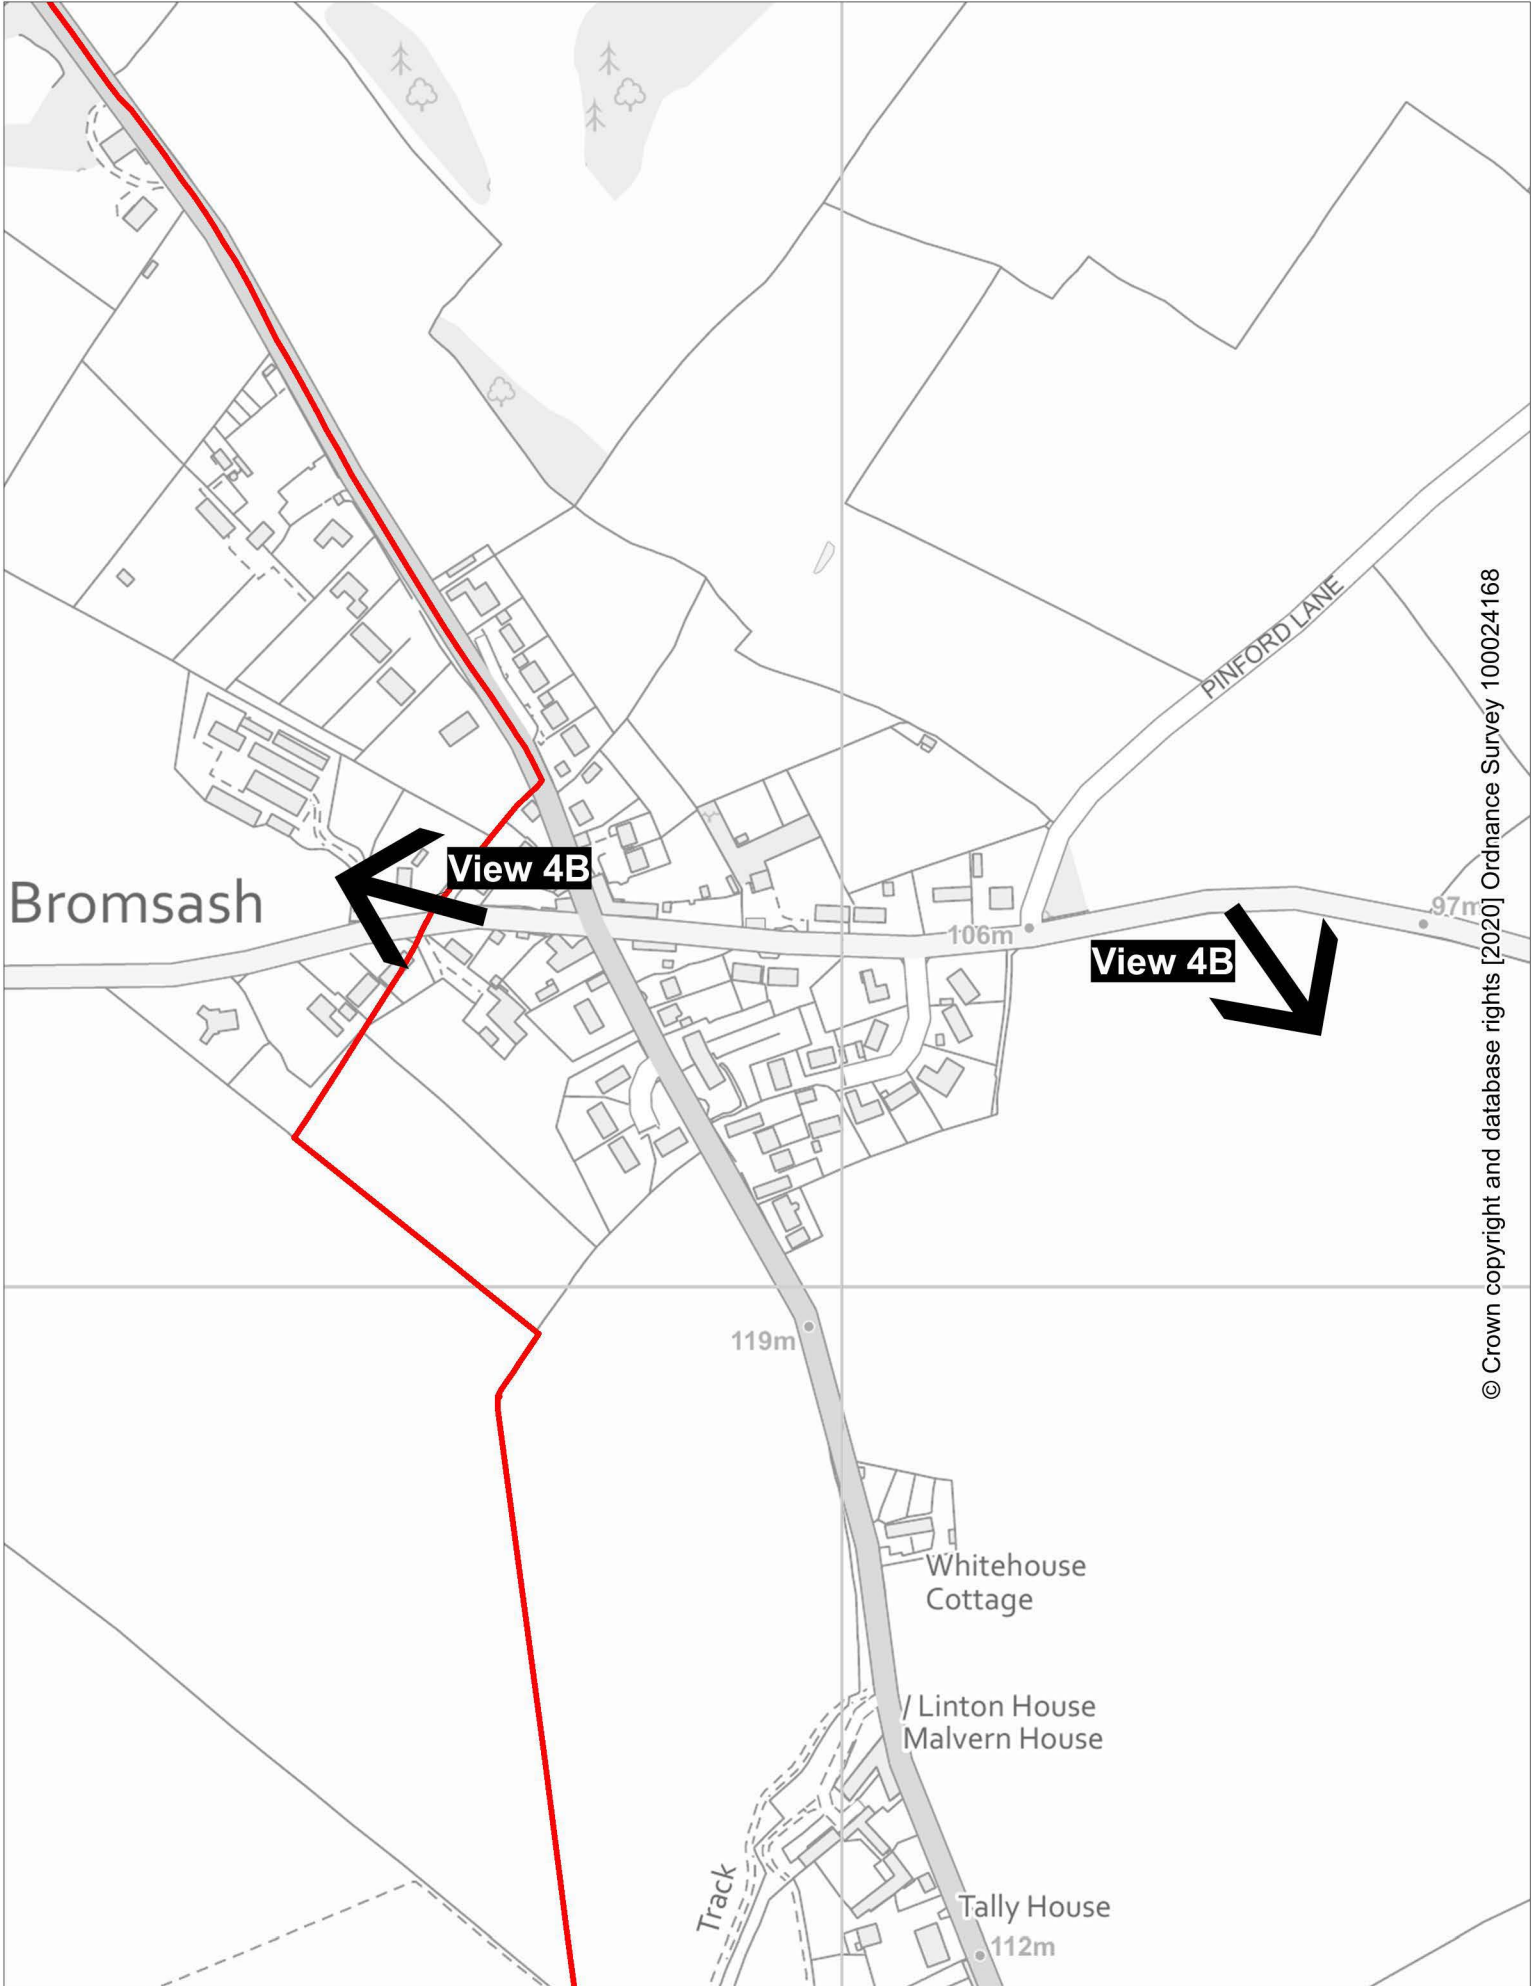

# Bromsash Commitments Sites Map

Scale 1:3500 at A4 size

Scale 1:4000 at A4 size

# Bromsash Views Map

# Gorsley Commitments Sites Map

Scale 1:5000 at A4 size

© Crown copyright and database rights [2020] Ordnance Survey 100024168

Scale 1:5000 at A4 size

# Linton Views Map 1

© Crown copyright and database rights [2020] Ordnance Survey 100024168

Scale 1:5000 at A4 size