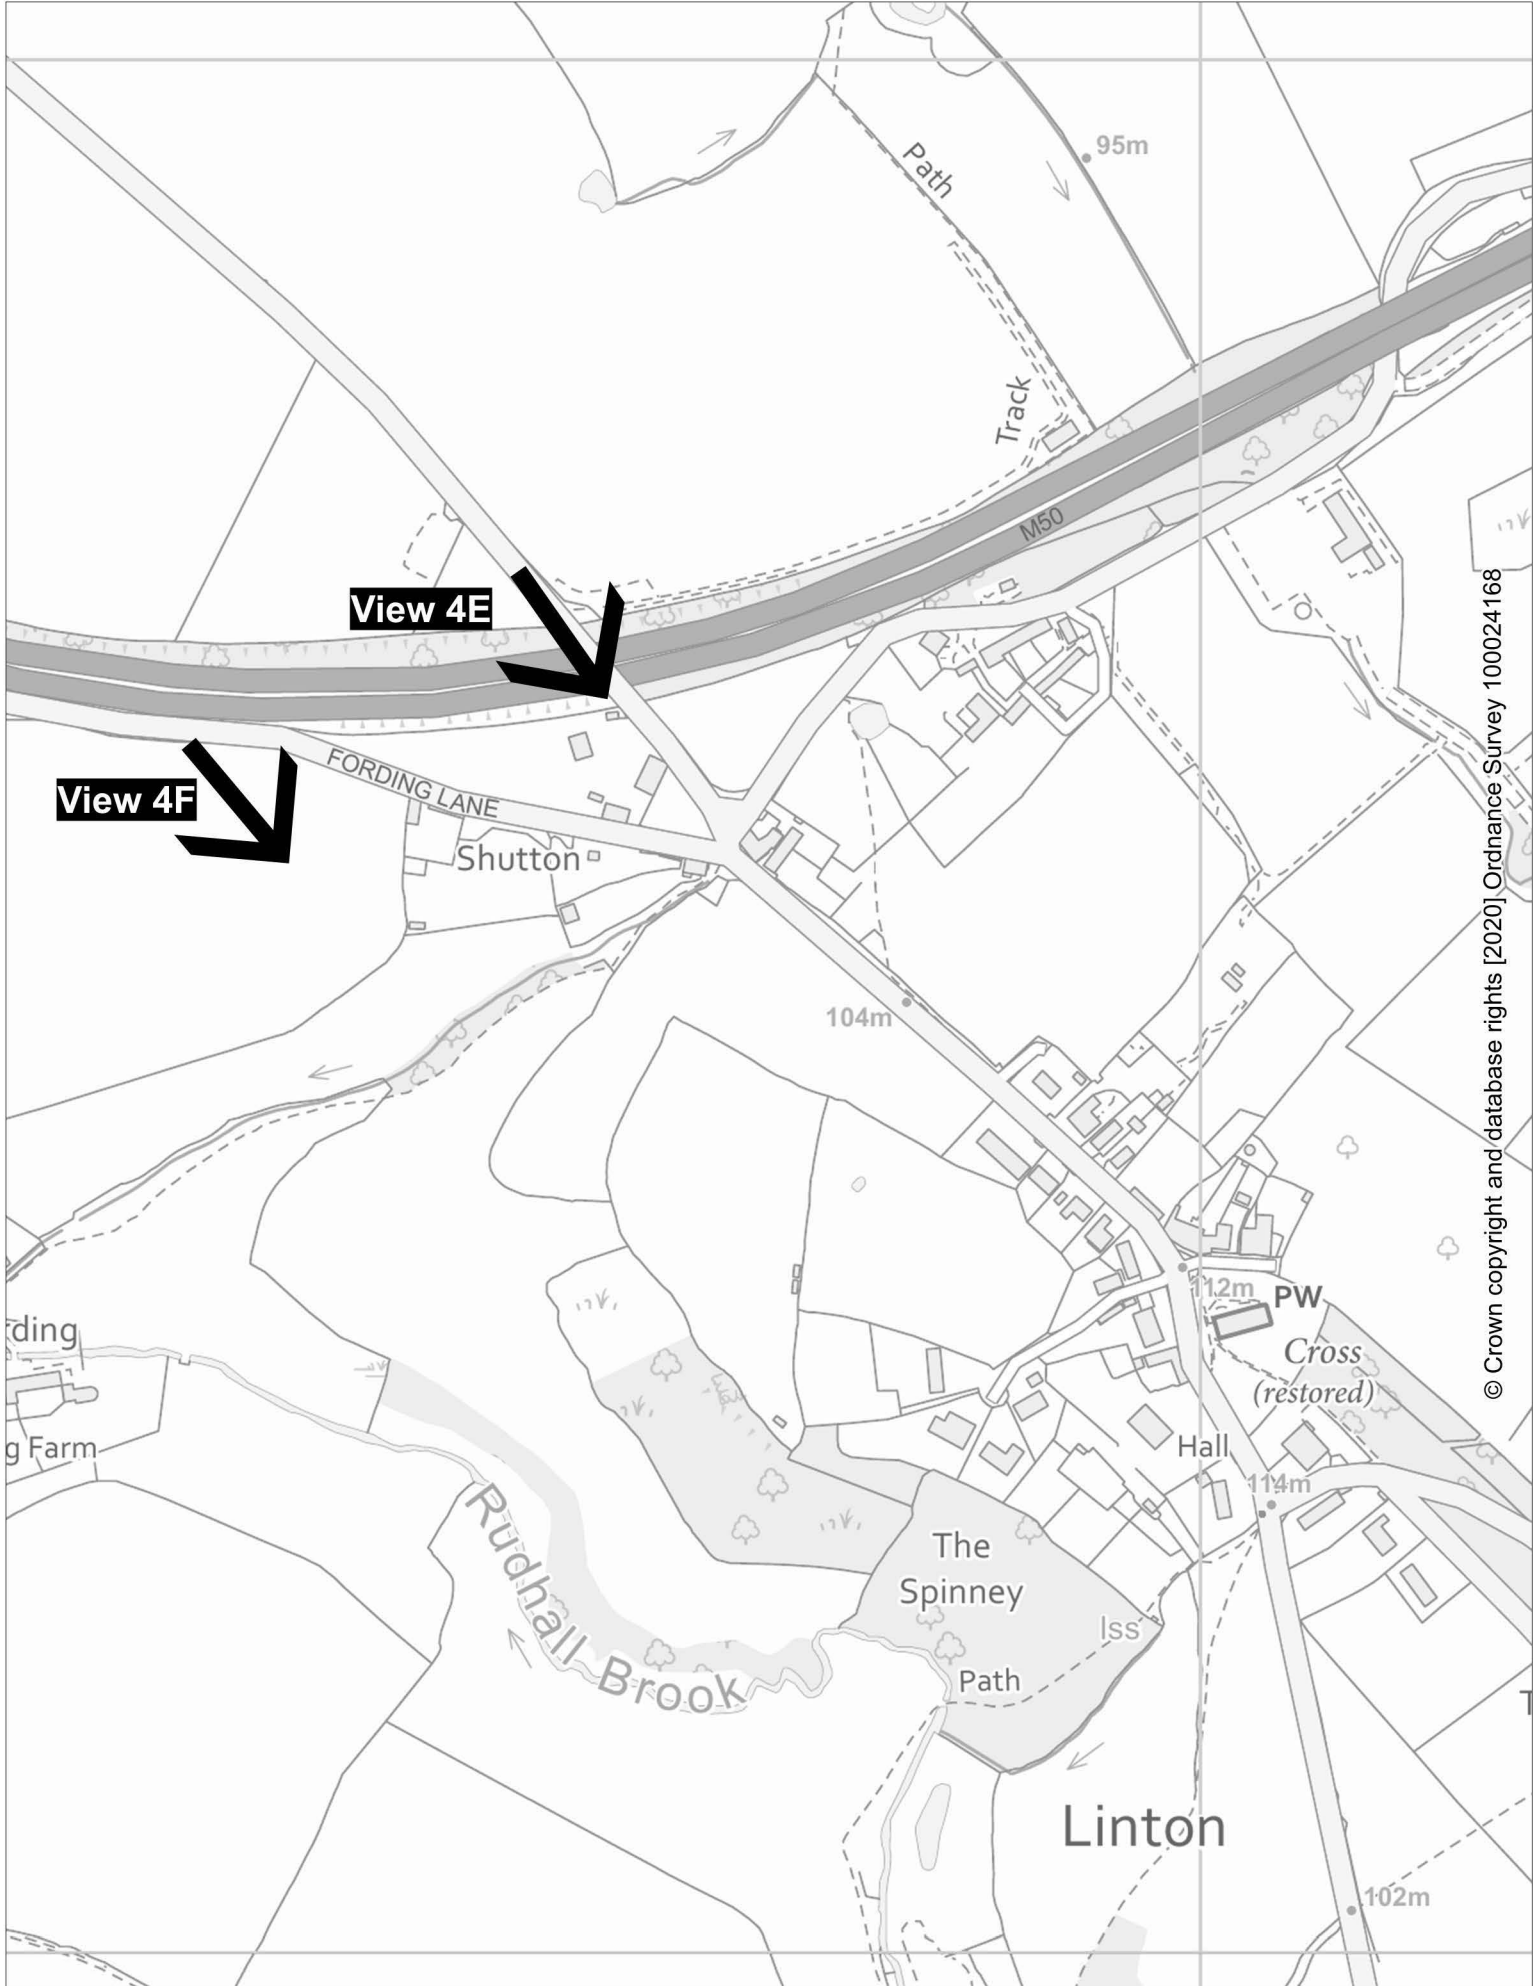

# Gorsley Views Map

© Crown copyright and database rights [2020] Ordnance Survey 100024168

# Linton Commitments Sites Map

Scale 1:5000 at A4 size

Scale 1:4000 at A4 size

# Linton Views Map 1

© Crown copyright and database rights [2020] Ordnance Survey 100024168

Scale 1:5000 at A4 size

# Linton Views Map 2

© Crown copyright and database rights [2020] Ordnance Survey 100024168