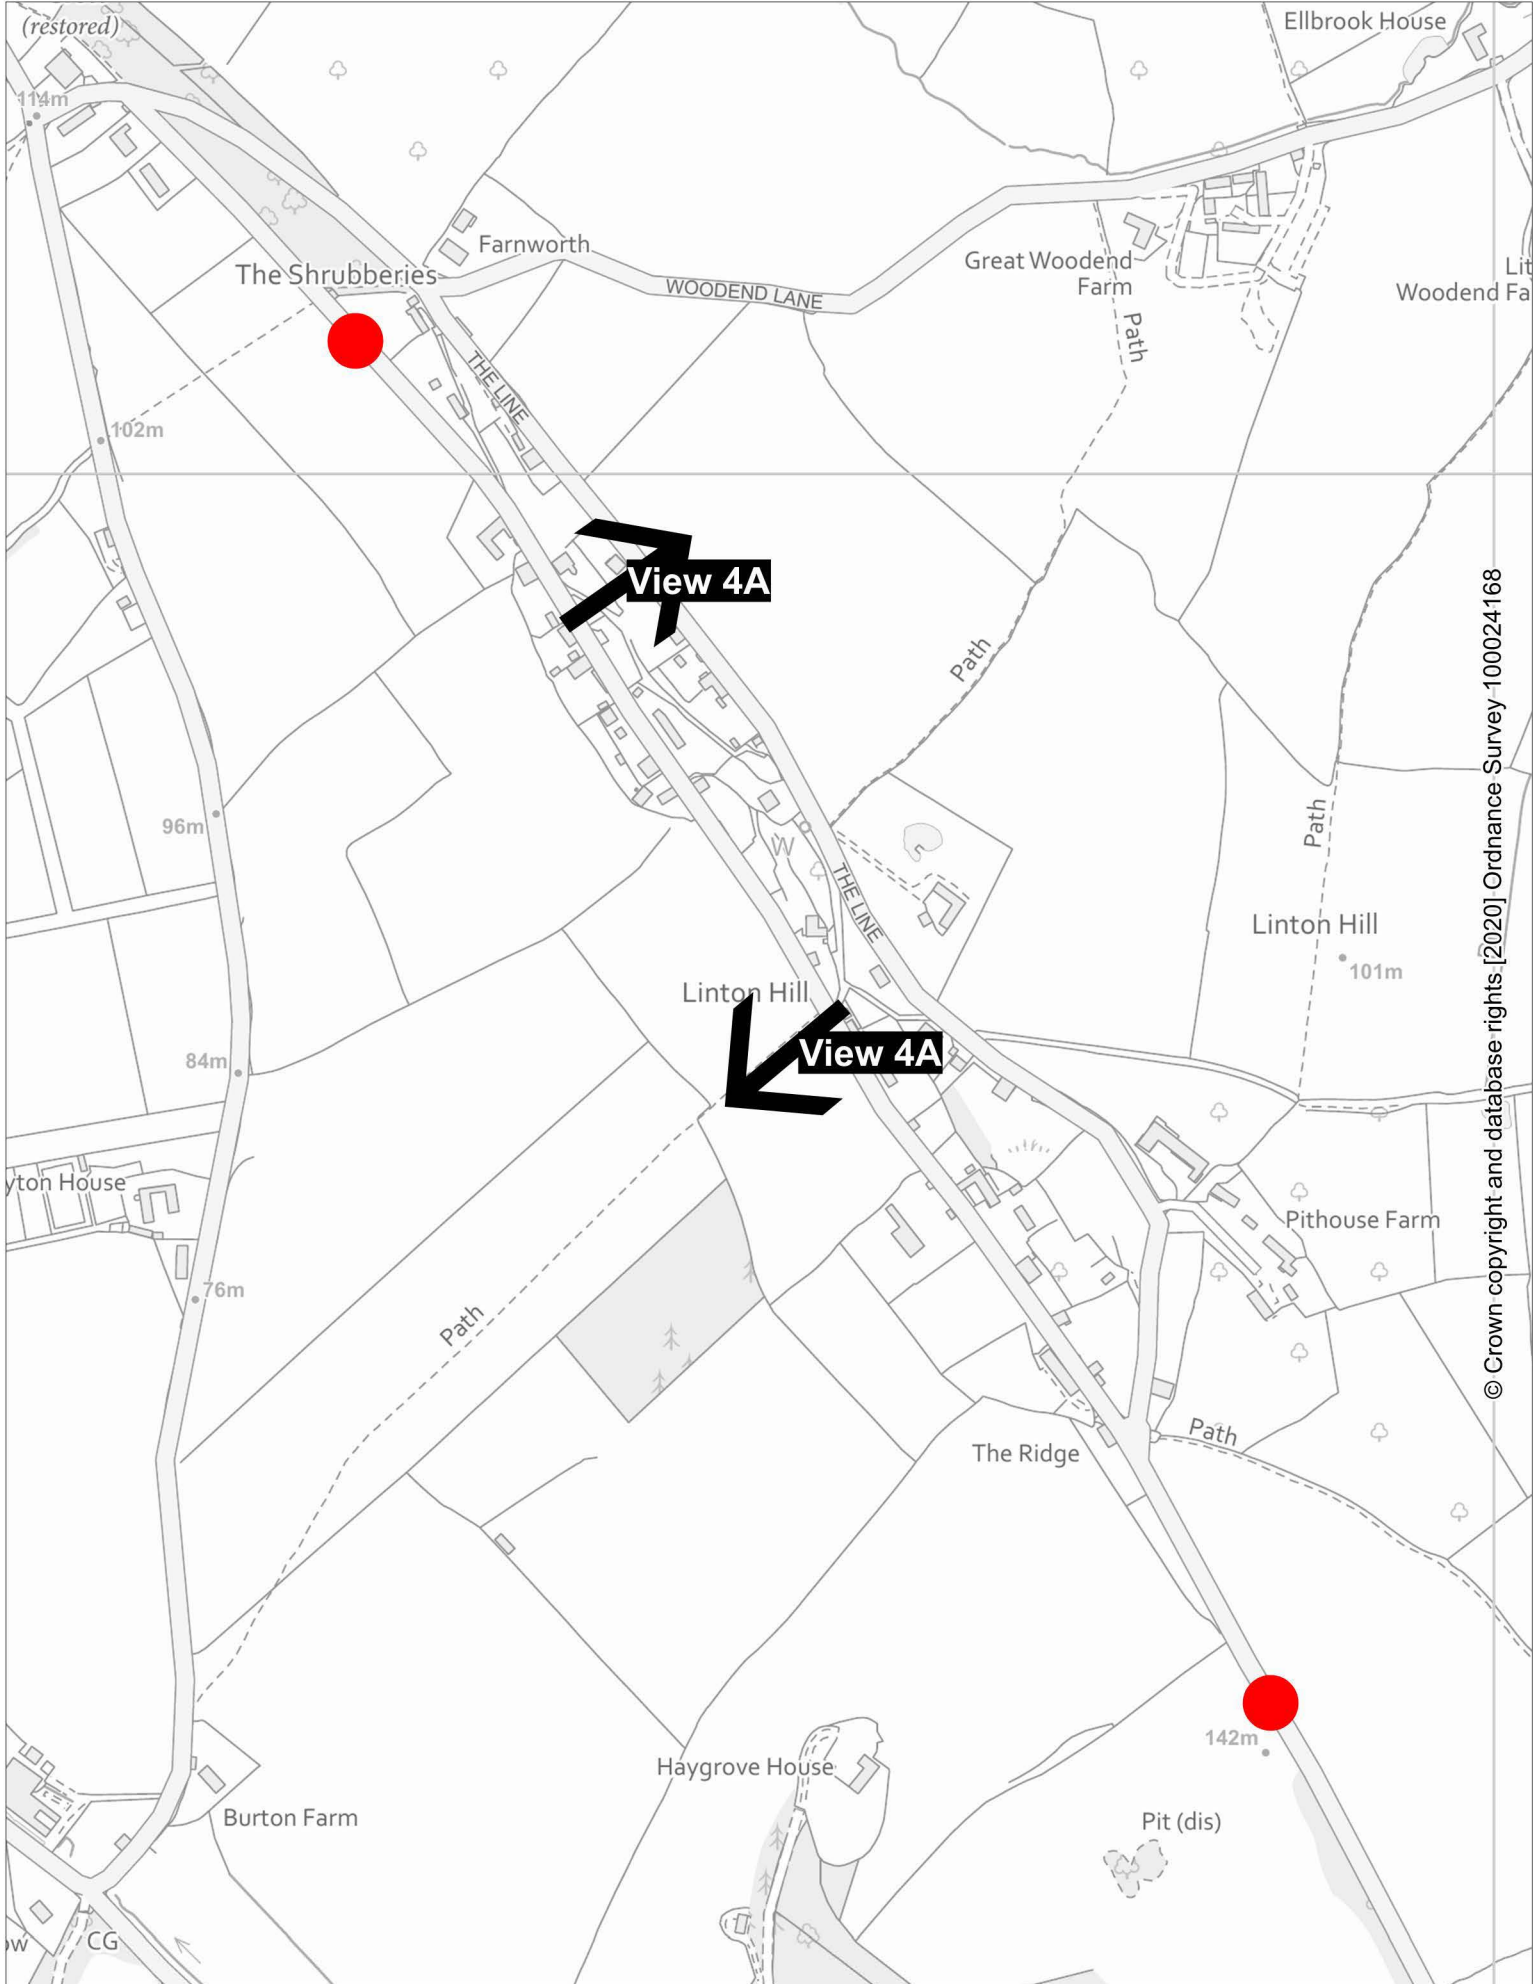

# Gorsley Commitments Sites Map

Scale 1:5000 at A4 size

© Crown copyright and database rights [2020] Ordnance Survey 100024168

Scale 1:5000 at A4 size

# Linton Commitments Sites Map

Scale 1:5000 at A4 size

Scale 1:4000 at A4 size

# Linton Views Map 1

© Crown copyright and database rights [2020] Ordnance Survey 100024168

Scale 1:5000 at A4 size

# Linton Views Map 2

© Crown copyright and database rights [2020] Ordnance Survey 100024168