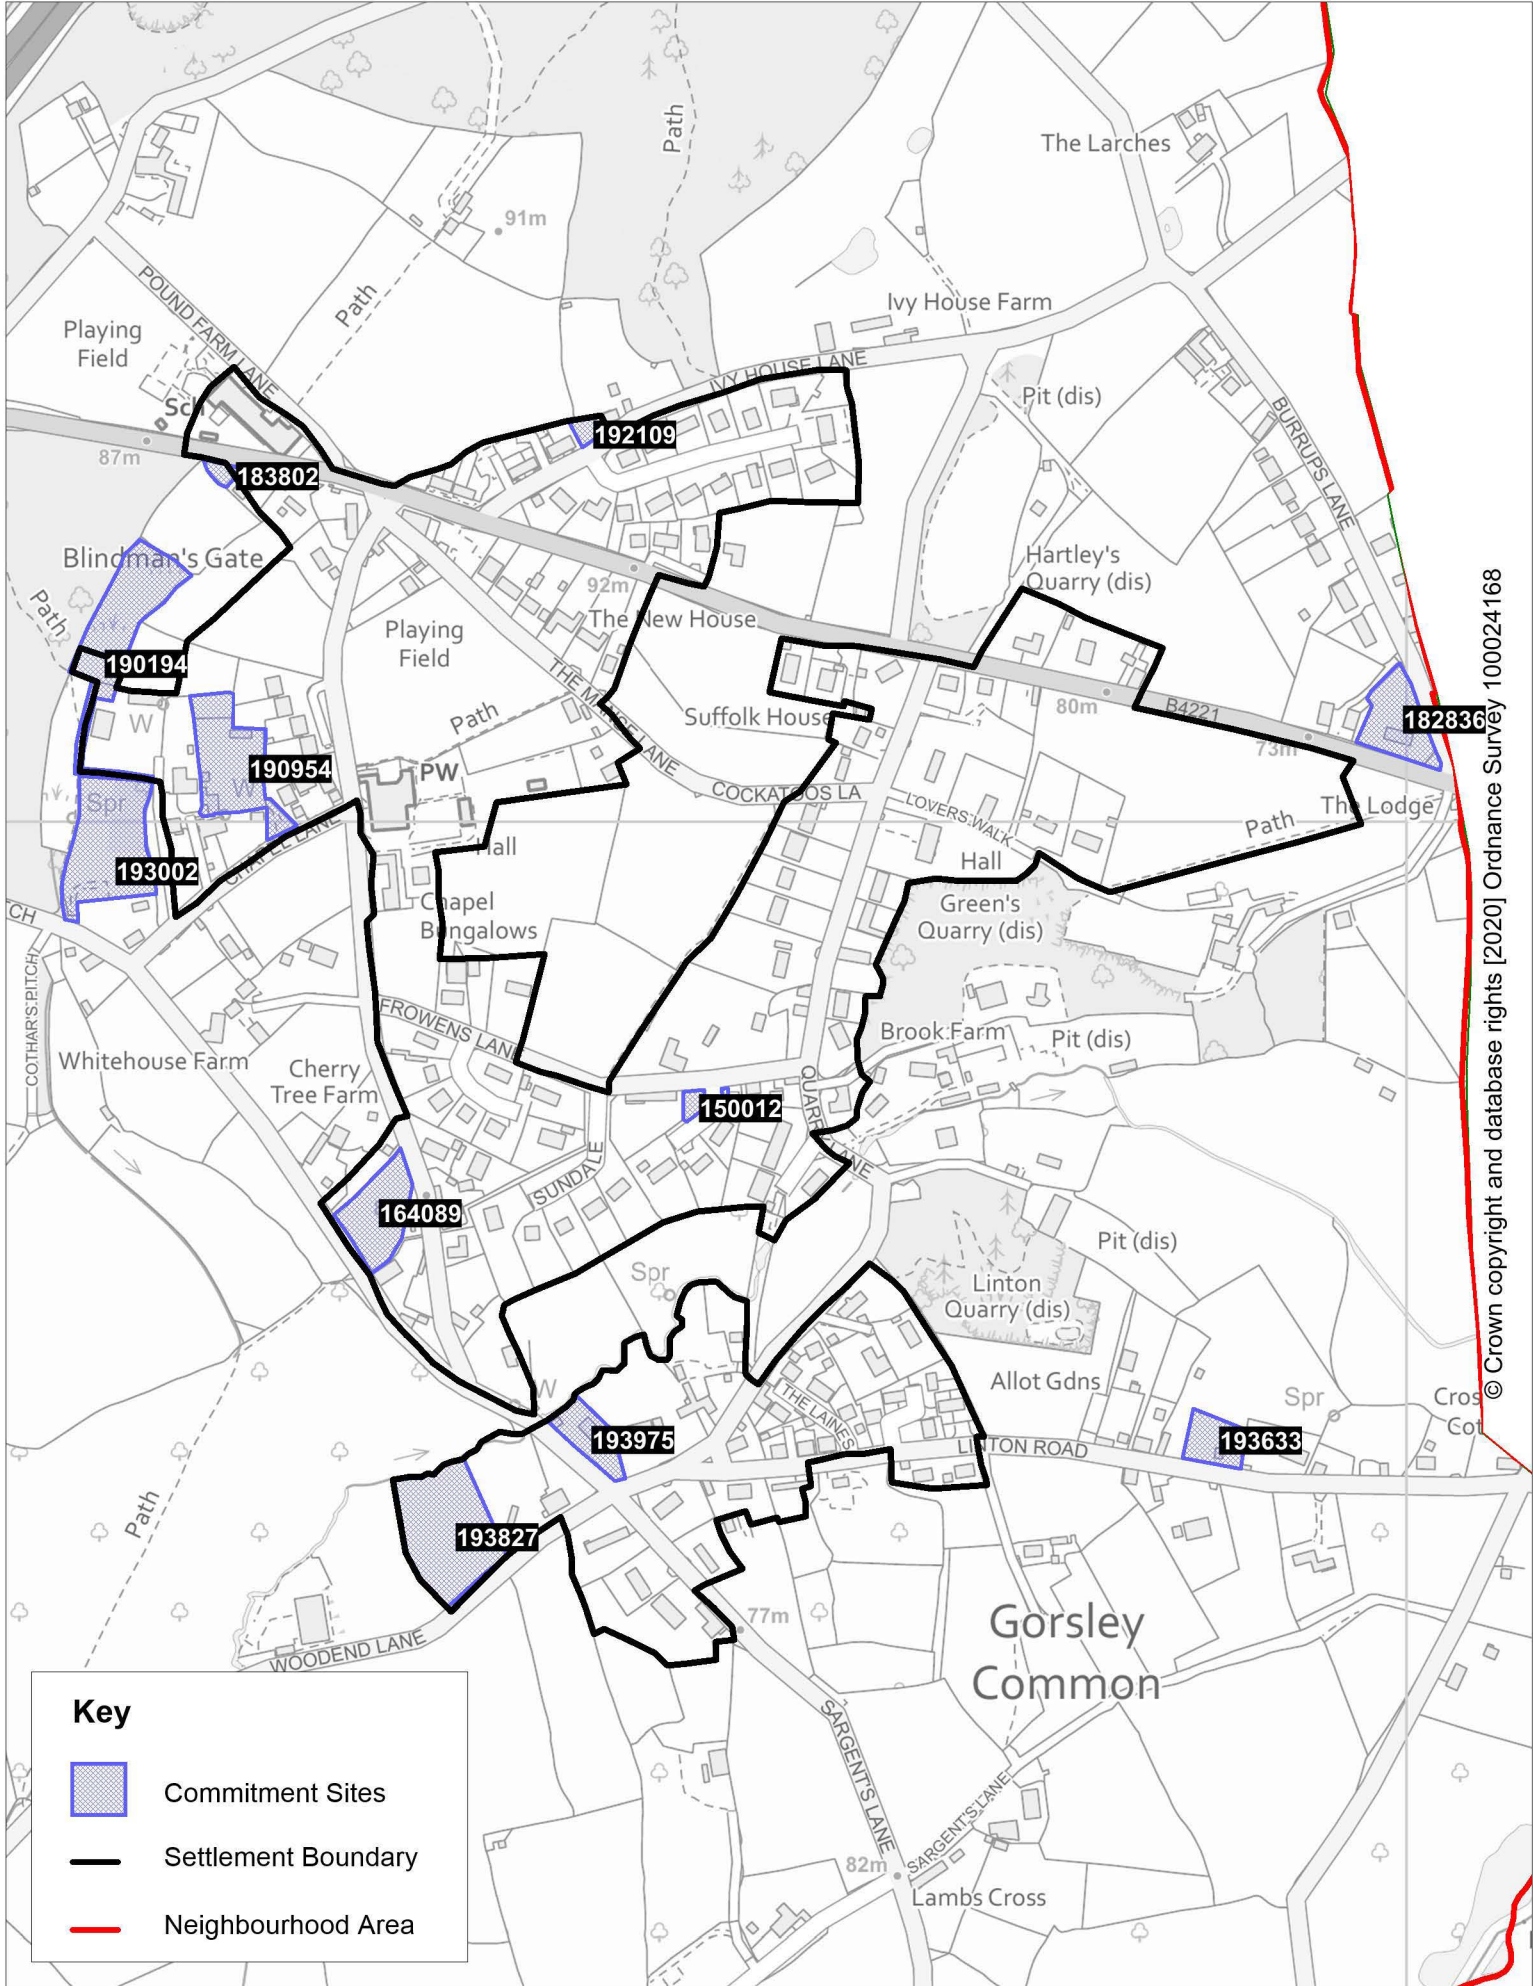

# Bromsash Commitments Sites Map

Scale 1:3500 at A4 size

Scale 1:4000 at A4 size

# Bromsash Views Map

# Gorsley Commitments Sites Map

Scale 1:5000 at A4 size

© Crown copyright and database rights [2020] Ordnance Survey 100024168

Scale 1:5000 at A4 size

# Linton Views Map 1

© Crown copyright and database rights [2020] Ordnance Survey 100024168

Scale 1:5000 at A4 size