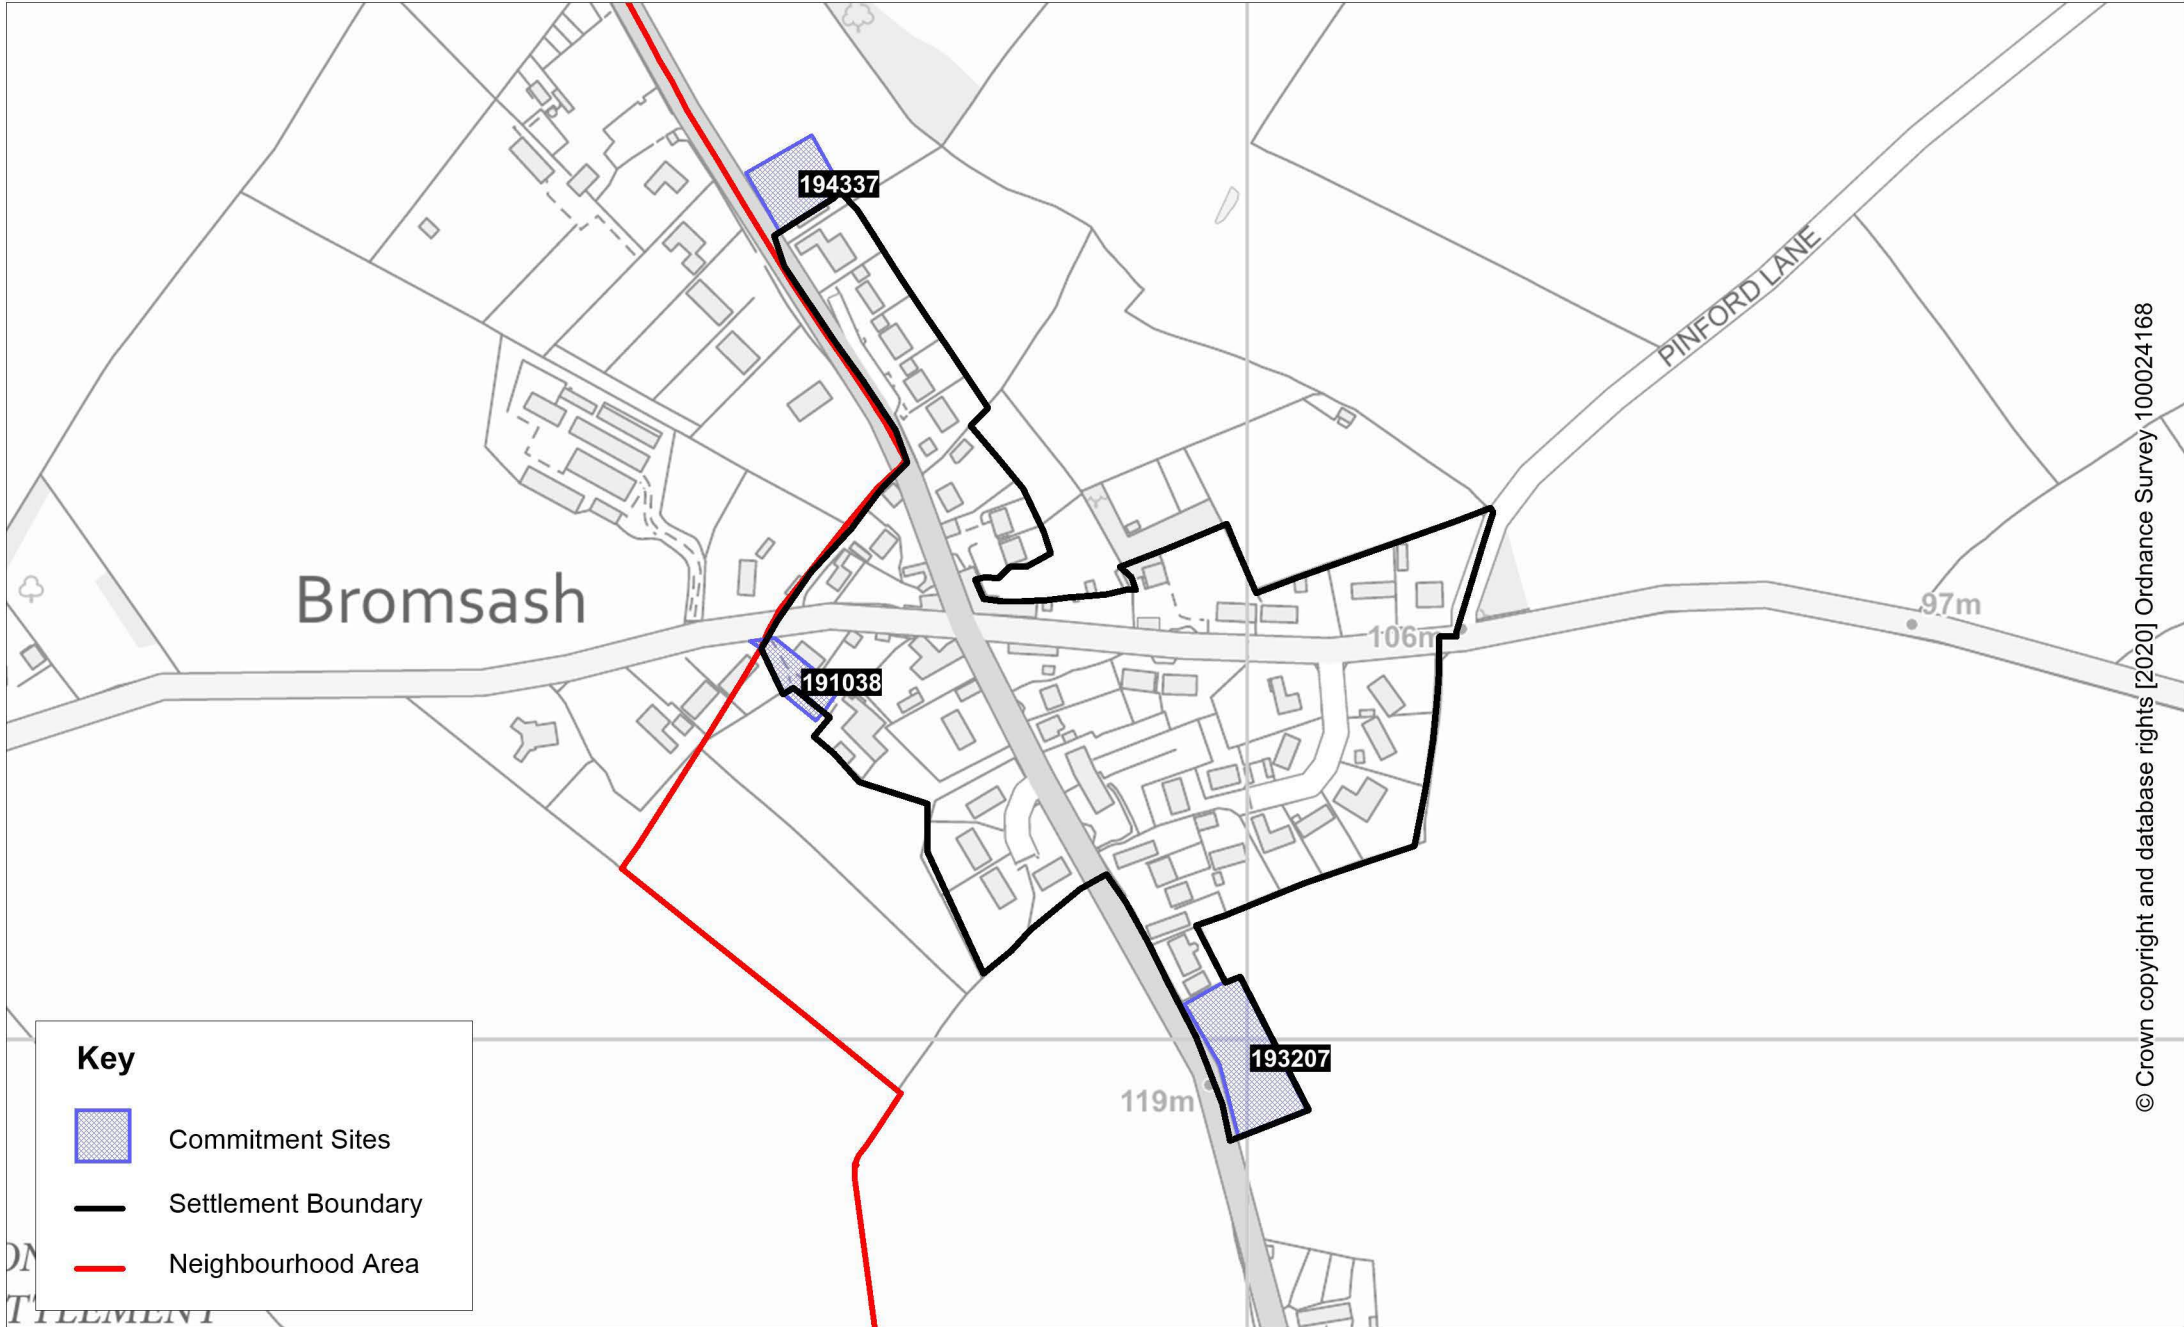

# Bromsash Commitments Sites Map

Scale 1:3500 at A4 size

Scale 1:4000 at A4 size

# Gorsley Commitments Sites Map

Scale 1:5000 at A4 size

© Crown copyright and database rights [2020] Ordnance Survey 100024168

Scale 1:5000 at A4 size

# Linton Commitments Sites Map

Scale 1:5000 at A4 size

Scale 1:4000 at A4 size

# Linton Views Map 1

© Crown copyright and database rights [2020] Ordnance Survey 100024168

Scale 1:5000 at A4 size