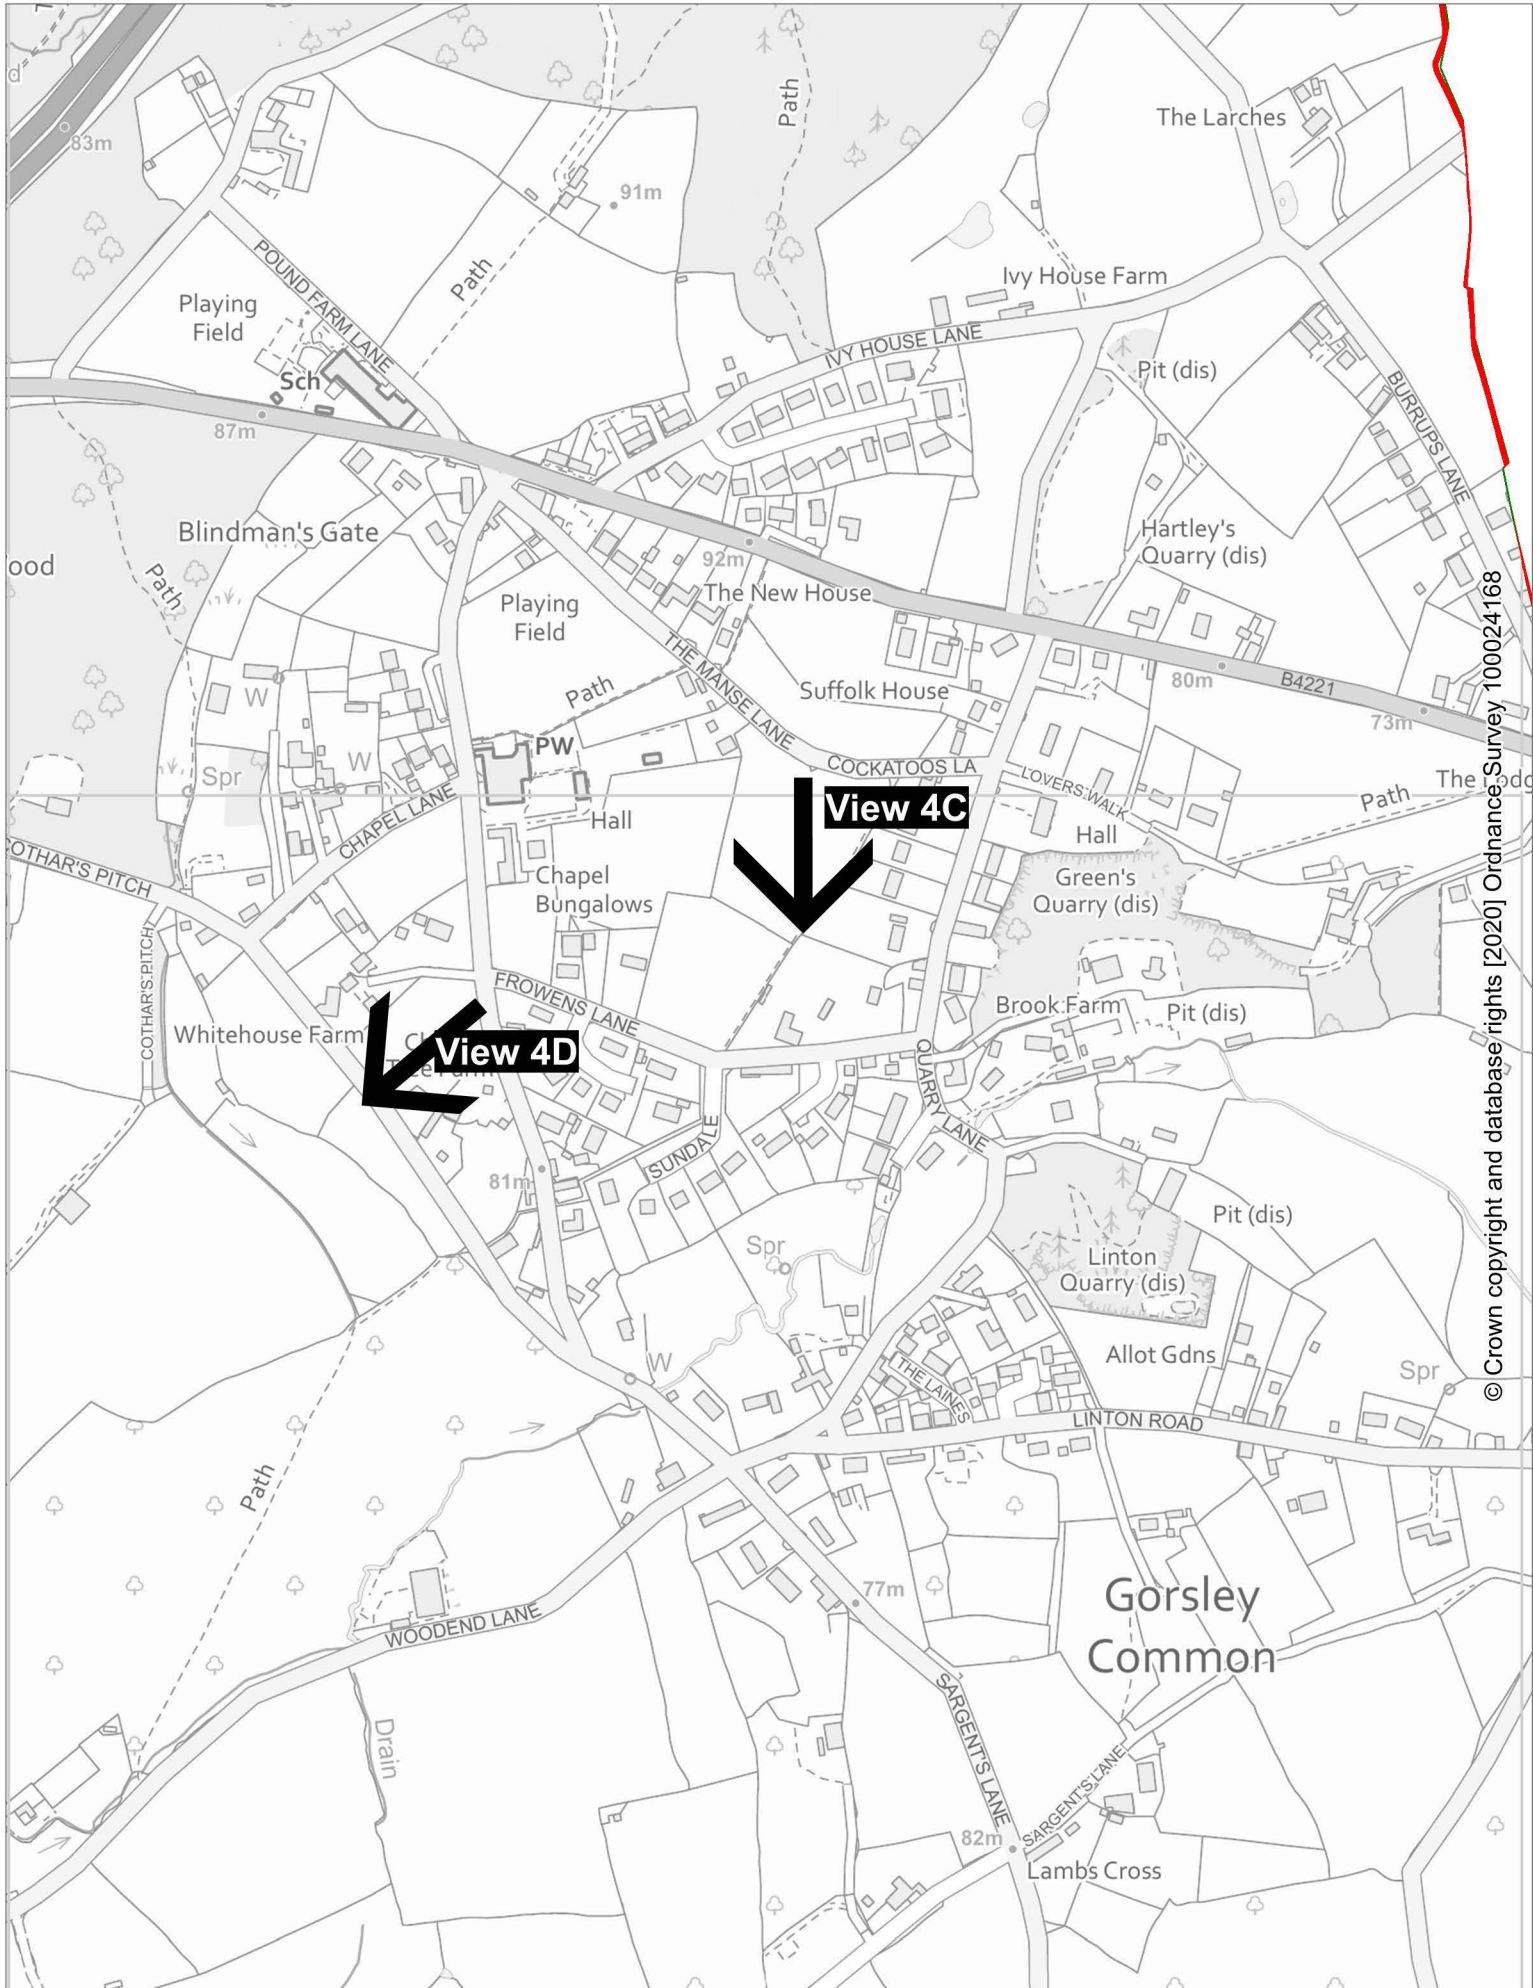

# Gorsley Commitments Sites Map

Scale 1:5000 at A4 size

© Crown copyright and database rights [2020] Ordnance Survey 100024168

Scale 1:5000 at A4 size

# Gorsley Views Map

© Crown copyright and database rights [2020] Ordnance Survey 100024168

# Linton Commitments Sites Map

Scale 1:5000 at A4 size

Scale 1:4000 at A4 size

# Linton Views Map 1

© Crown copyright and database rights [2020] Ordnance Survey 100024168

Scale 1:5000 at A4 size