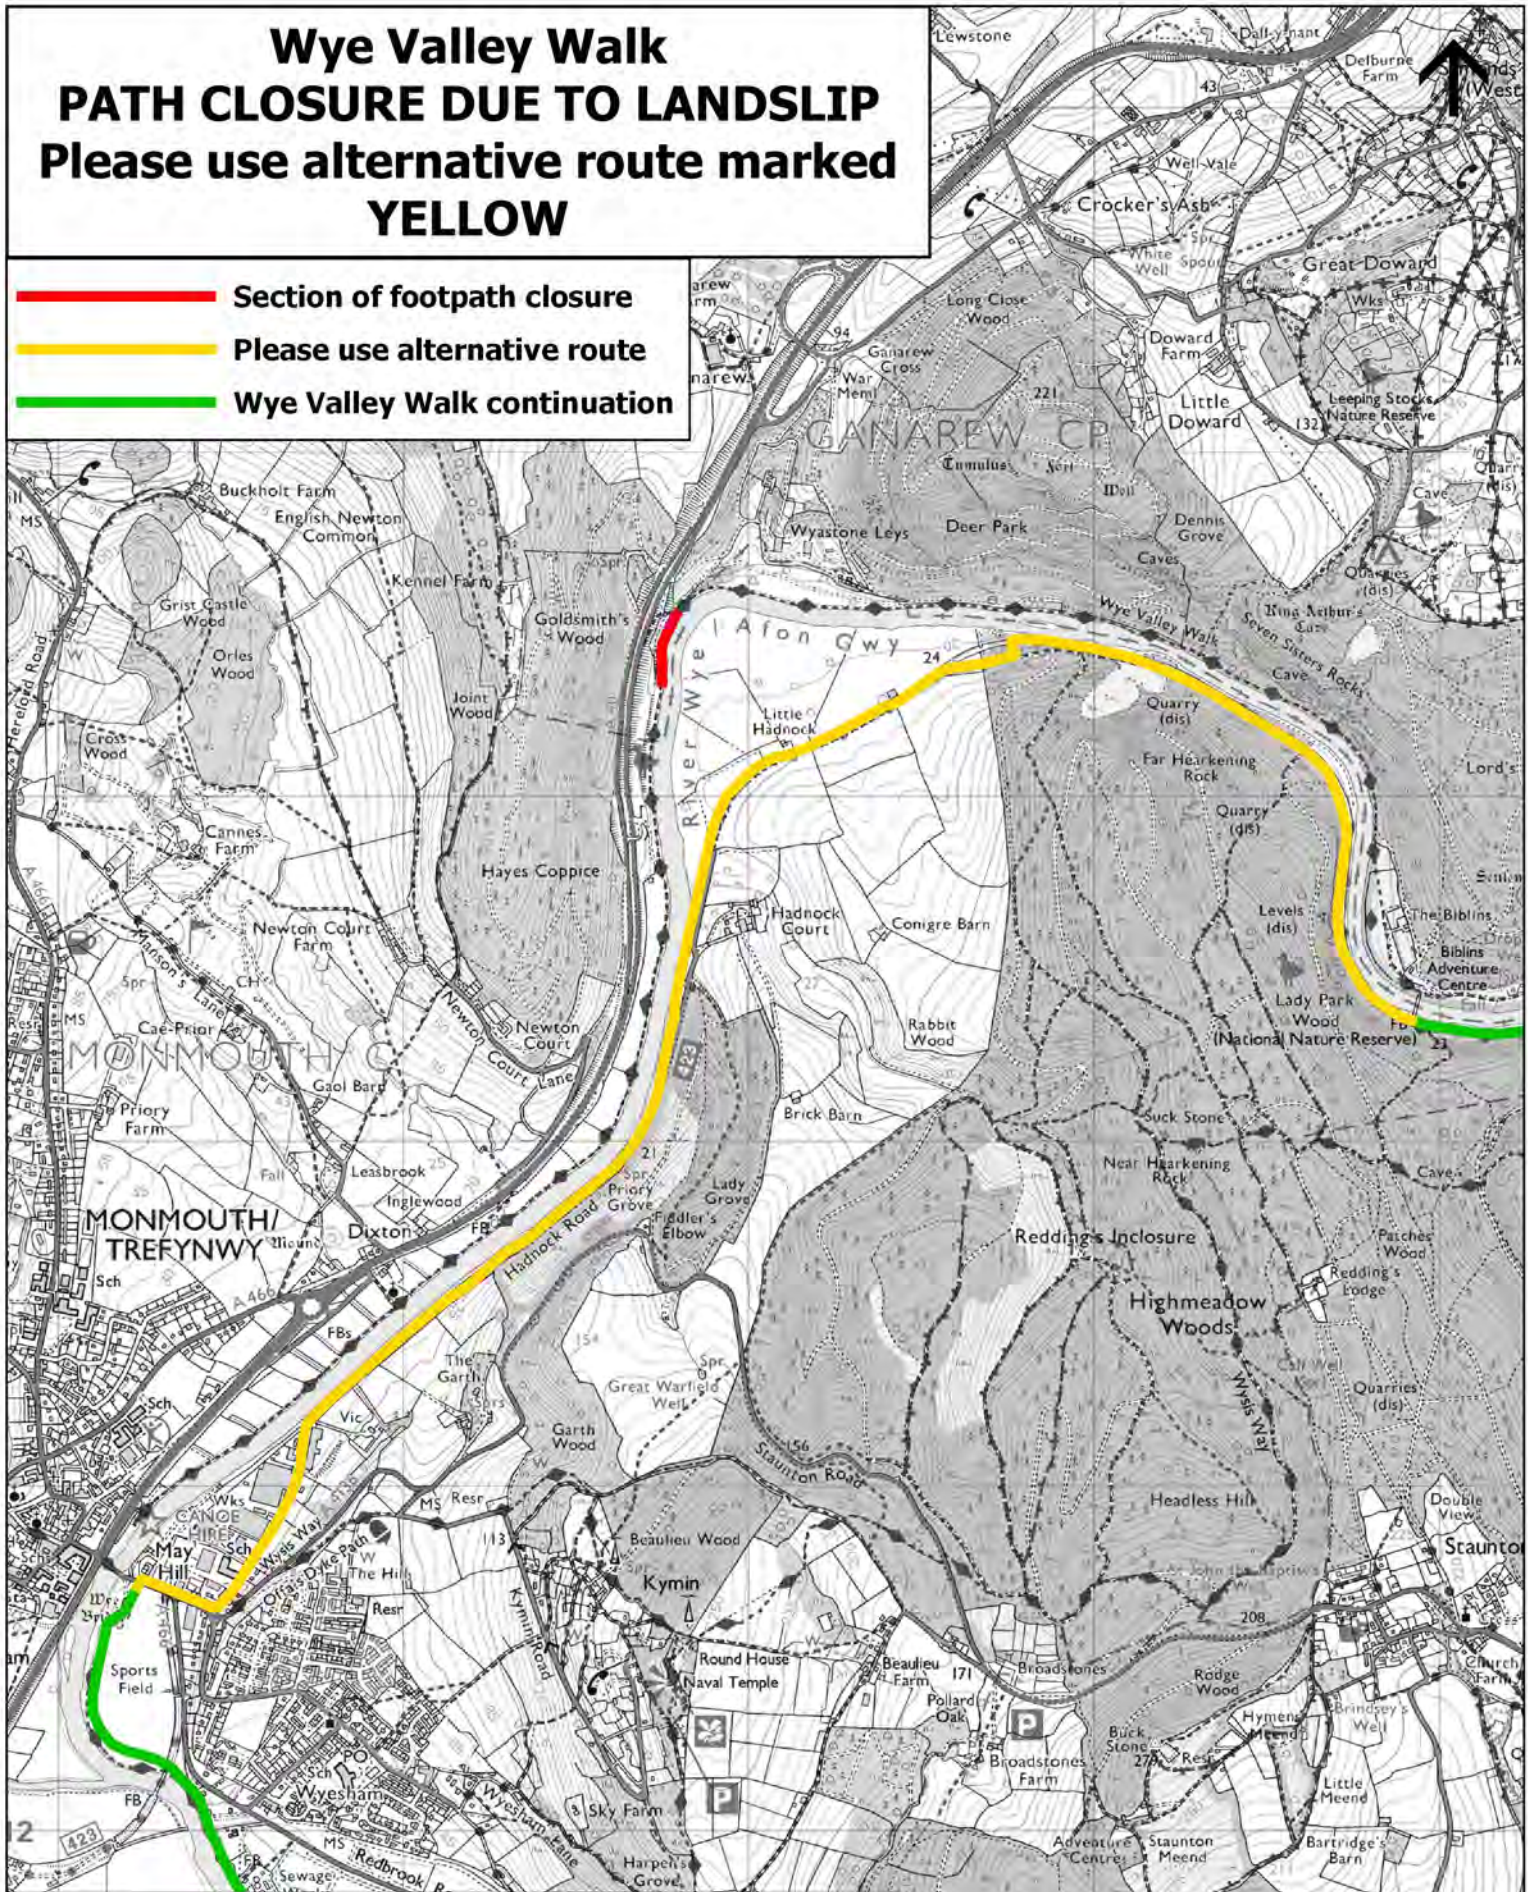

Wye Valley Walk

PATH CLOSURE DUE TO LANDSLIP

Please use alternative route marked **YELLOW**

- Section of footpath closure
- Please use alternative route
- Wye Valley Walk continuation

IMPORTANT WARNING: Reproduced from Ordnance Survey mapping with the permission of the Controller of Her Majesty's Stationery Office. Crown Copyright and database rights 2012. Ordnance Survey 100024168. Unauthorised reproduction infringes Crown copyright and may lead to prosecution or civil proceedings. This information is based on the currently available data to the County of Herefordshire District Council from the Definitive Map and Statement and other public records. It is given on the strict understanding that neither the Council nor any of its officers will be responsible for the accuracy of this information or accept any liability whatsoever for any error or omission (whether or not the same is caused by negligence) for any loss or damage arising from the interpretation or use of the information supplied. The user should rely on the results of their own investigations.