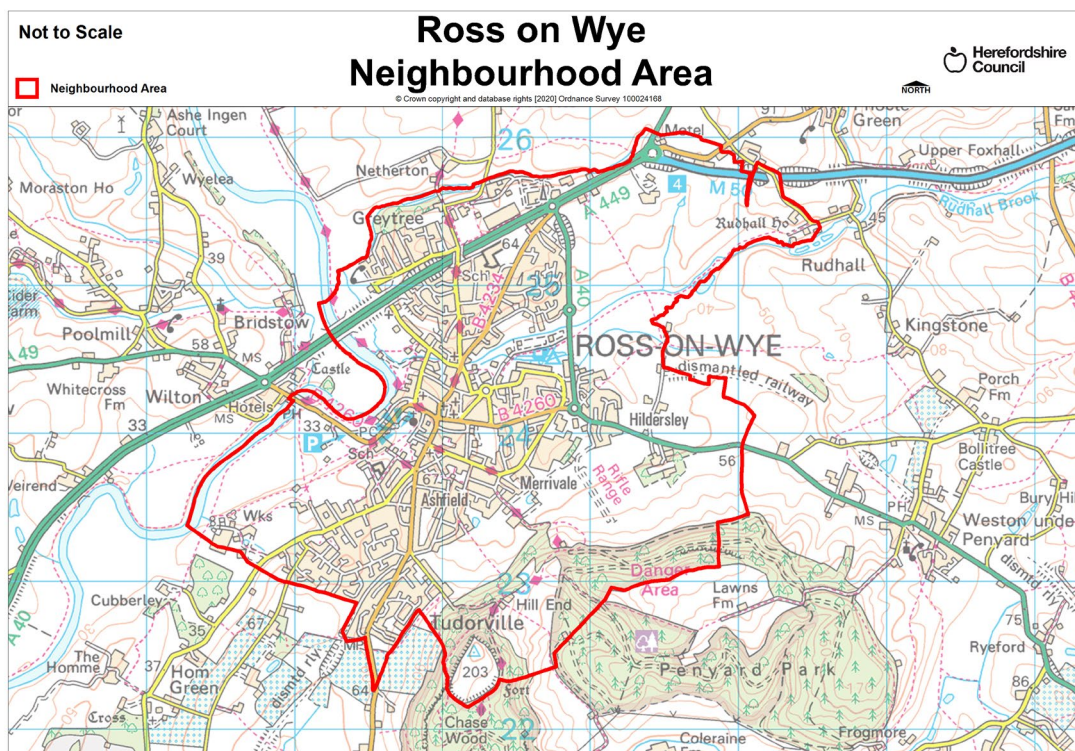

NEIGHBOURHOOD PLANNING NOTICE

The Neighbourhood Planning (General) Regulations 2012

Herefordshire Council has **MADE** under Article 19 of the above Regulations the **Ross on Wye Neighbourhood Plan**. This plan now forms part of the Development Plan for Herefordshire.

This plan can be viewed at;

- www.herefordshire.gov.uk/neighbourhoodplanning

The Neighbourhood Plan covers the area identified on the map below

Marc Willimont

Assistant Director for Regulatory Environment and Waste