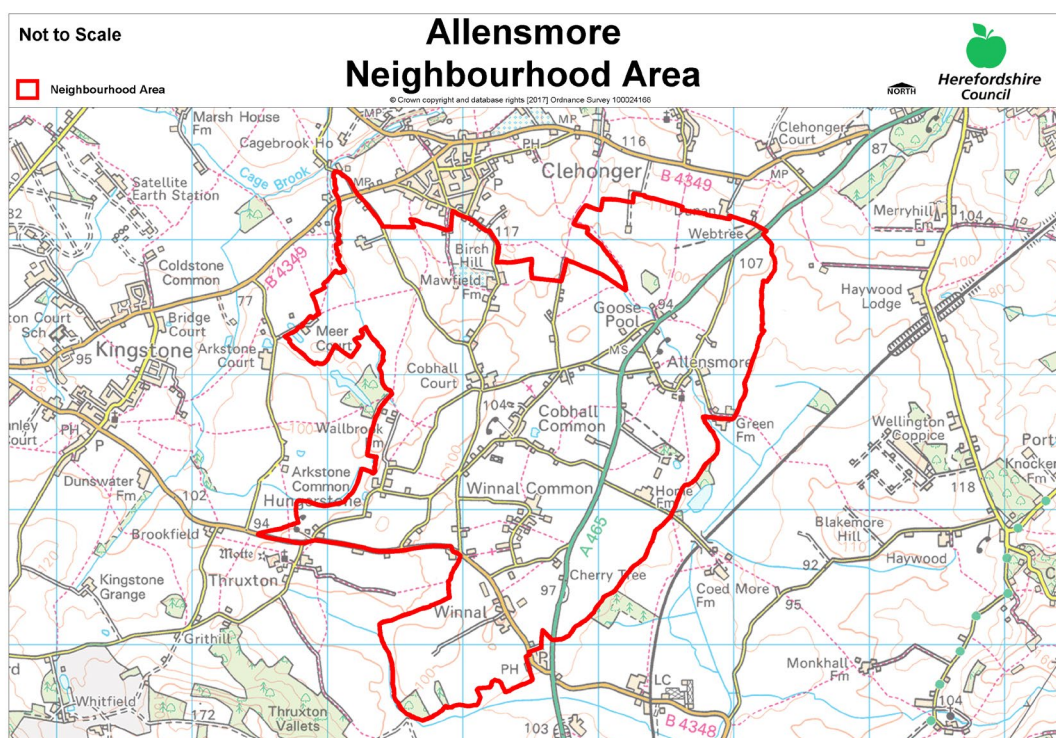

NEIGHBOURHOOD PLANNING NOTICE

The Neighbourhood Planning (General) Regulations 2012

Herefordshire Council has **MADE** under Article 19 of the above Regulations the **Allensmore Neighbourhood Plan**. This plan now forms part of the Development Plan for Herefordshire.

This plan can be viewed at;

- www.herefordshire.gov.uk/neighbourhoodplanning

The Neighbourhood Plan covers the area identified on the map below

Marc Willimont

Assistant Director for Regulatory Environment and Waste