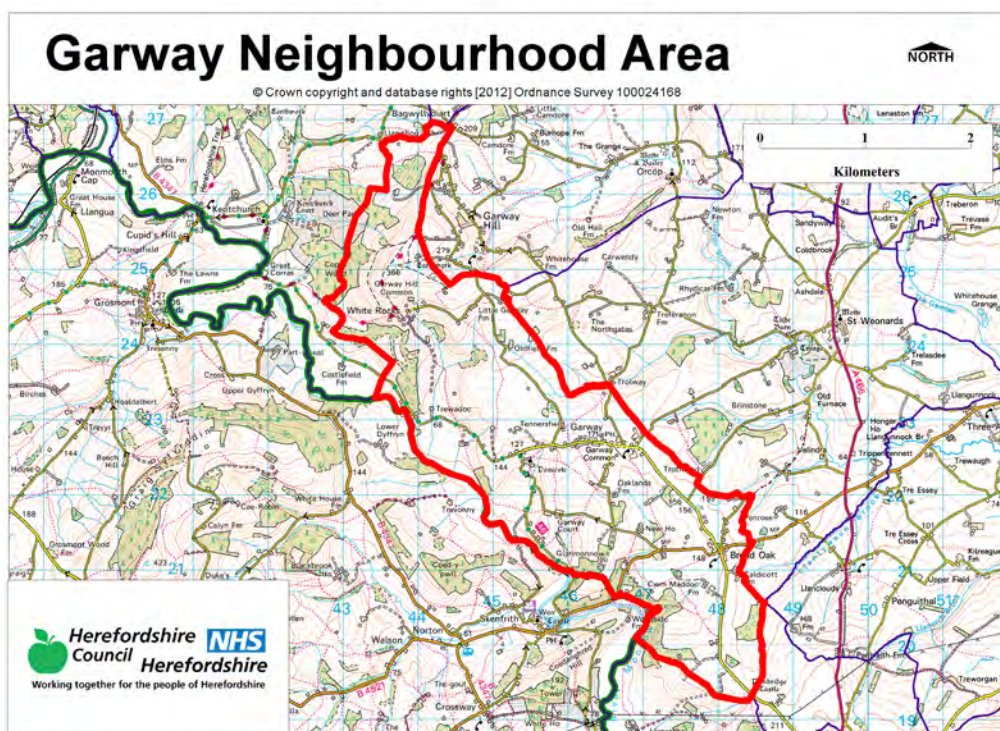

NEIGHBOURHOOD PLANNING NOTICE

The Neighbourhood Planning (General) Regulations 2012

Herefordshire Council has **MADE** under Article 19 of the above Regulations the **Garway Neighbourhood Plan**. This plan now forms part of the Development Plan for Herefordshire.

This plan can be viewed at;

- www.herefordshire.gov.uk/neighbourhoodplanning

The Neighbourhood Plan covers the area identified on the map below

Marc Willimont

Assistant Director for Regulatory Environment and Waste