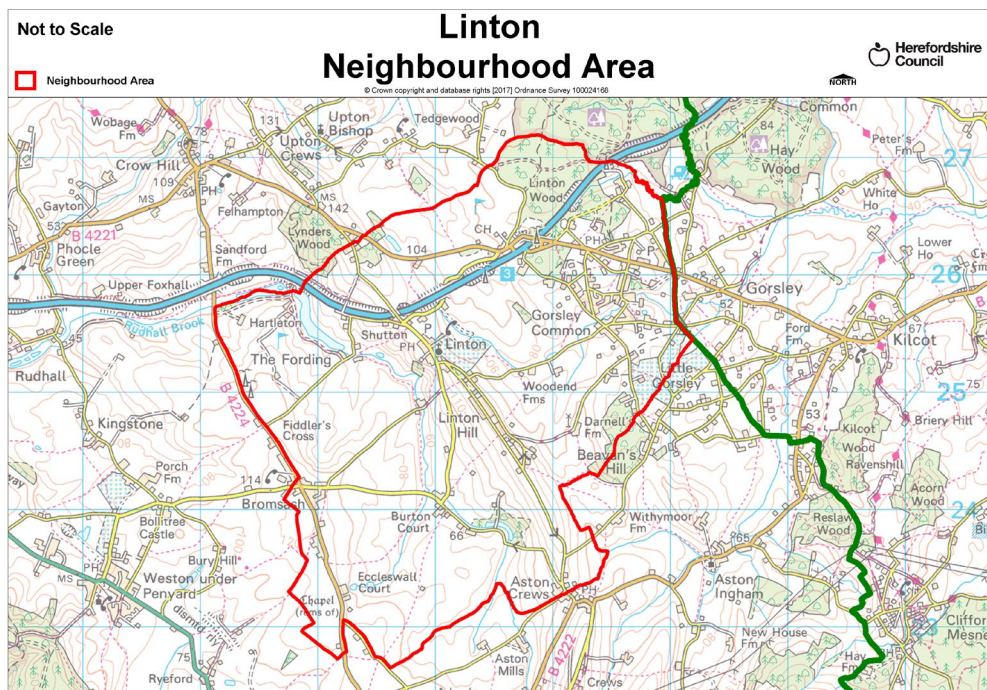

NEIGHBOURHOOD PLANNING NOTICE

The Neighbourhood Planning (General) Regulations 2012

Herefordshire Council has **MADE** under Article 19 of the above Regulations the **Linton Neighbourhood Plan**. This plan now forms part of the Development Plan for Herefordshire.

This plan can be viewed at;

- www.herefordshire.gov.uk/neighbourhoodplanning

The Neighbourhood Plan covers the area identified on the map below

Marc Willimont

Assistant Director for Regulatory Environment and Waste