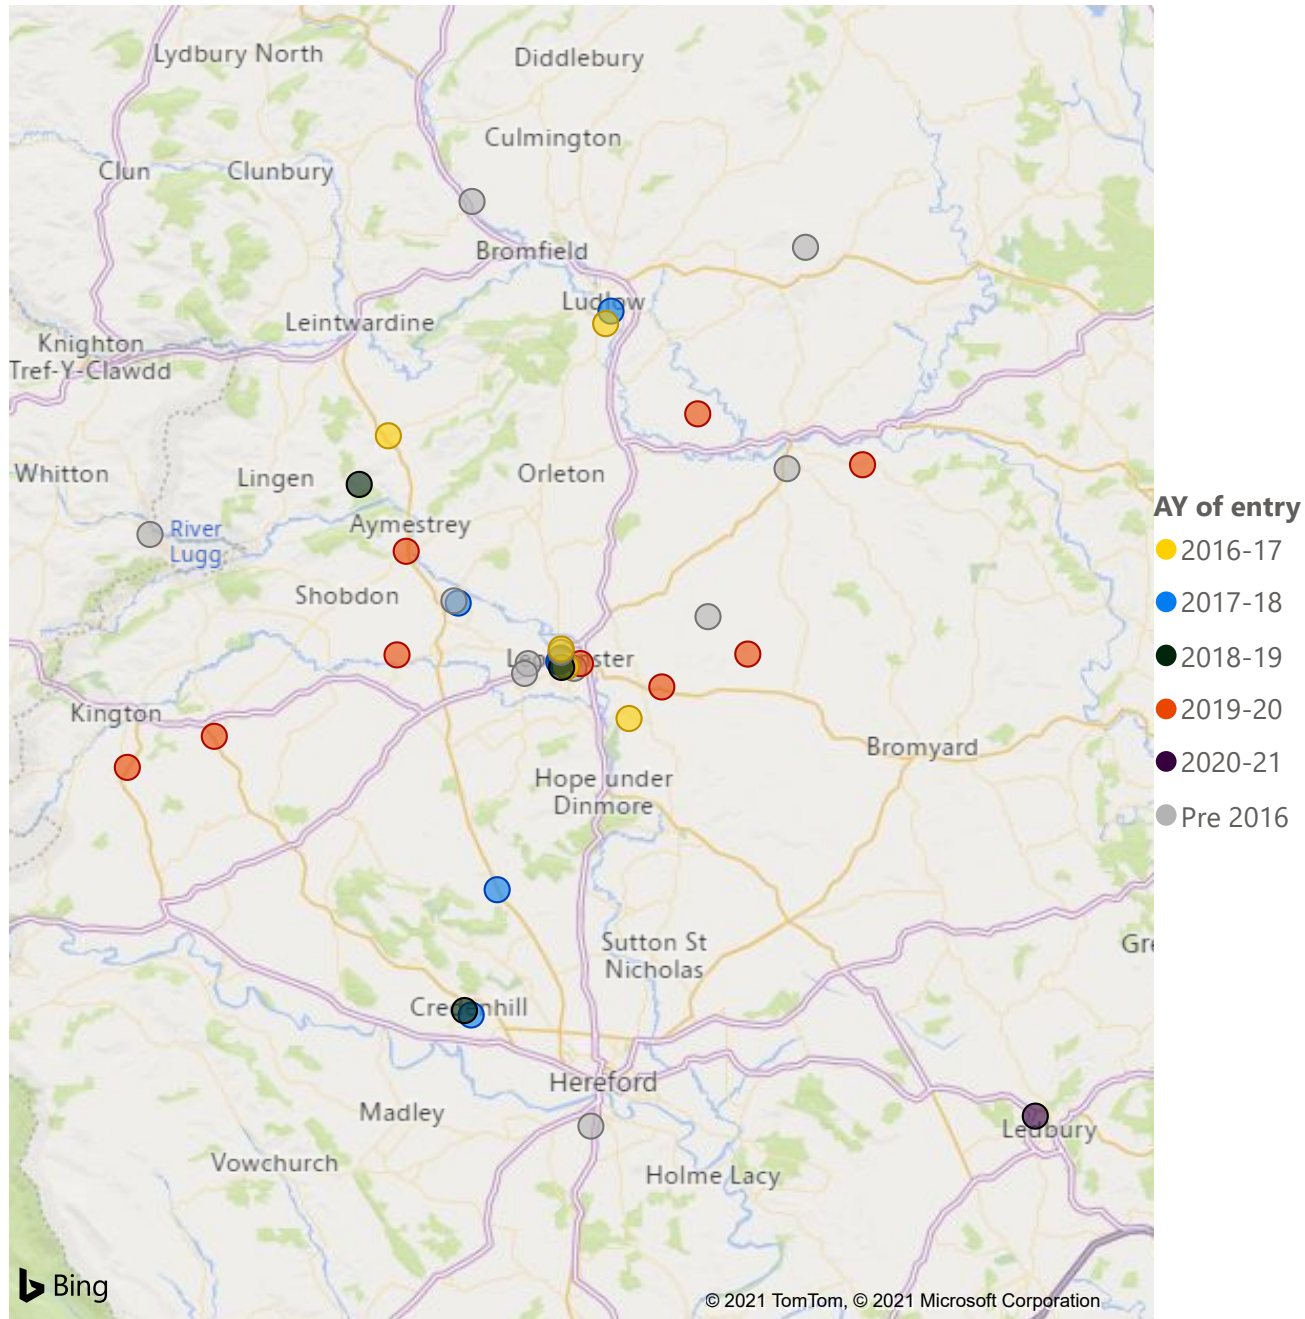

Westfields Special School 6th Form learners (all)

Westfields Special School 6th Form learners (HR6 8 only)