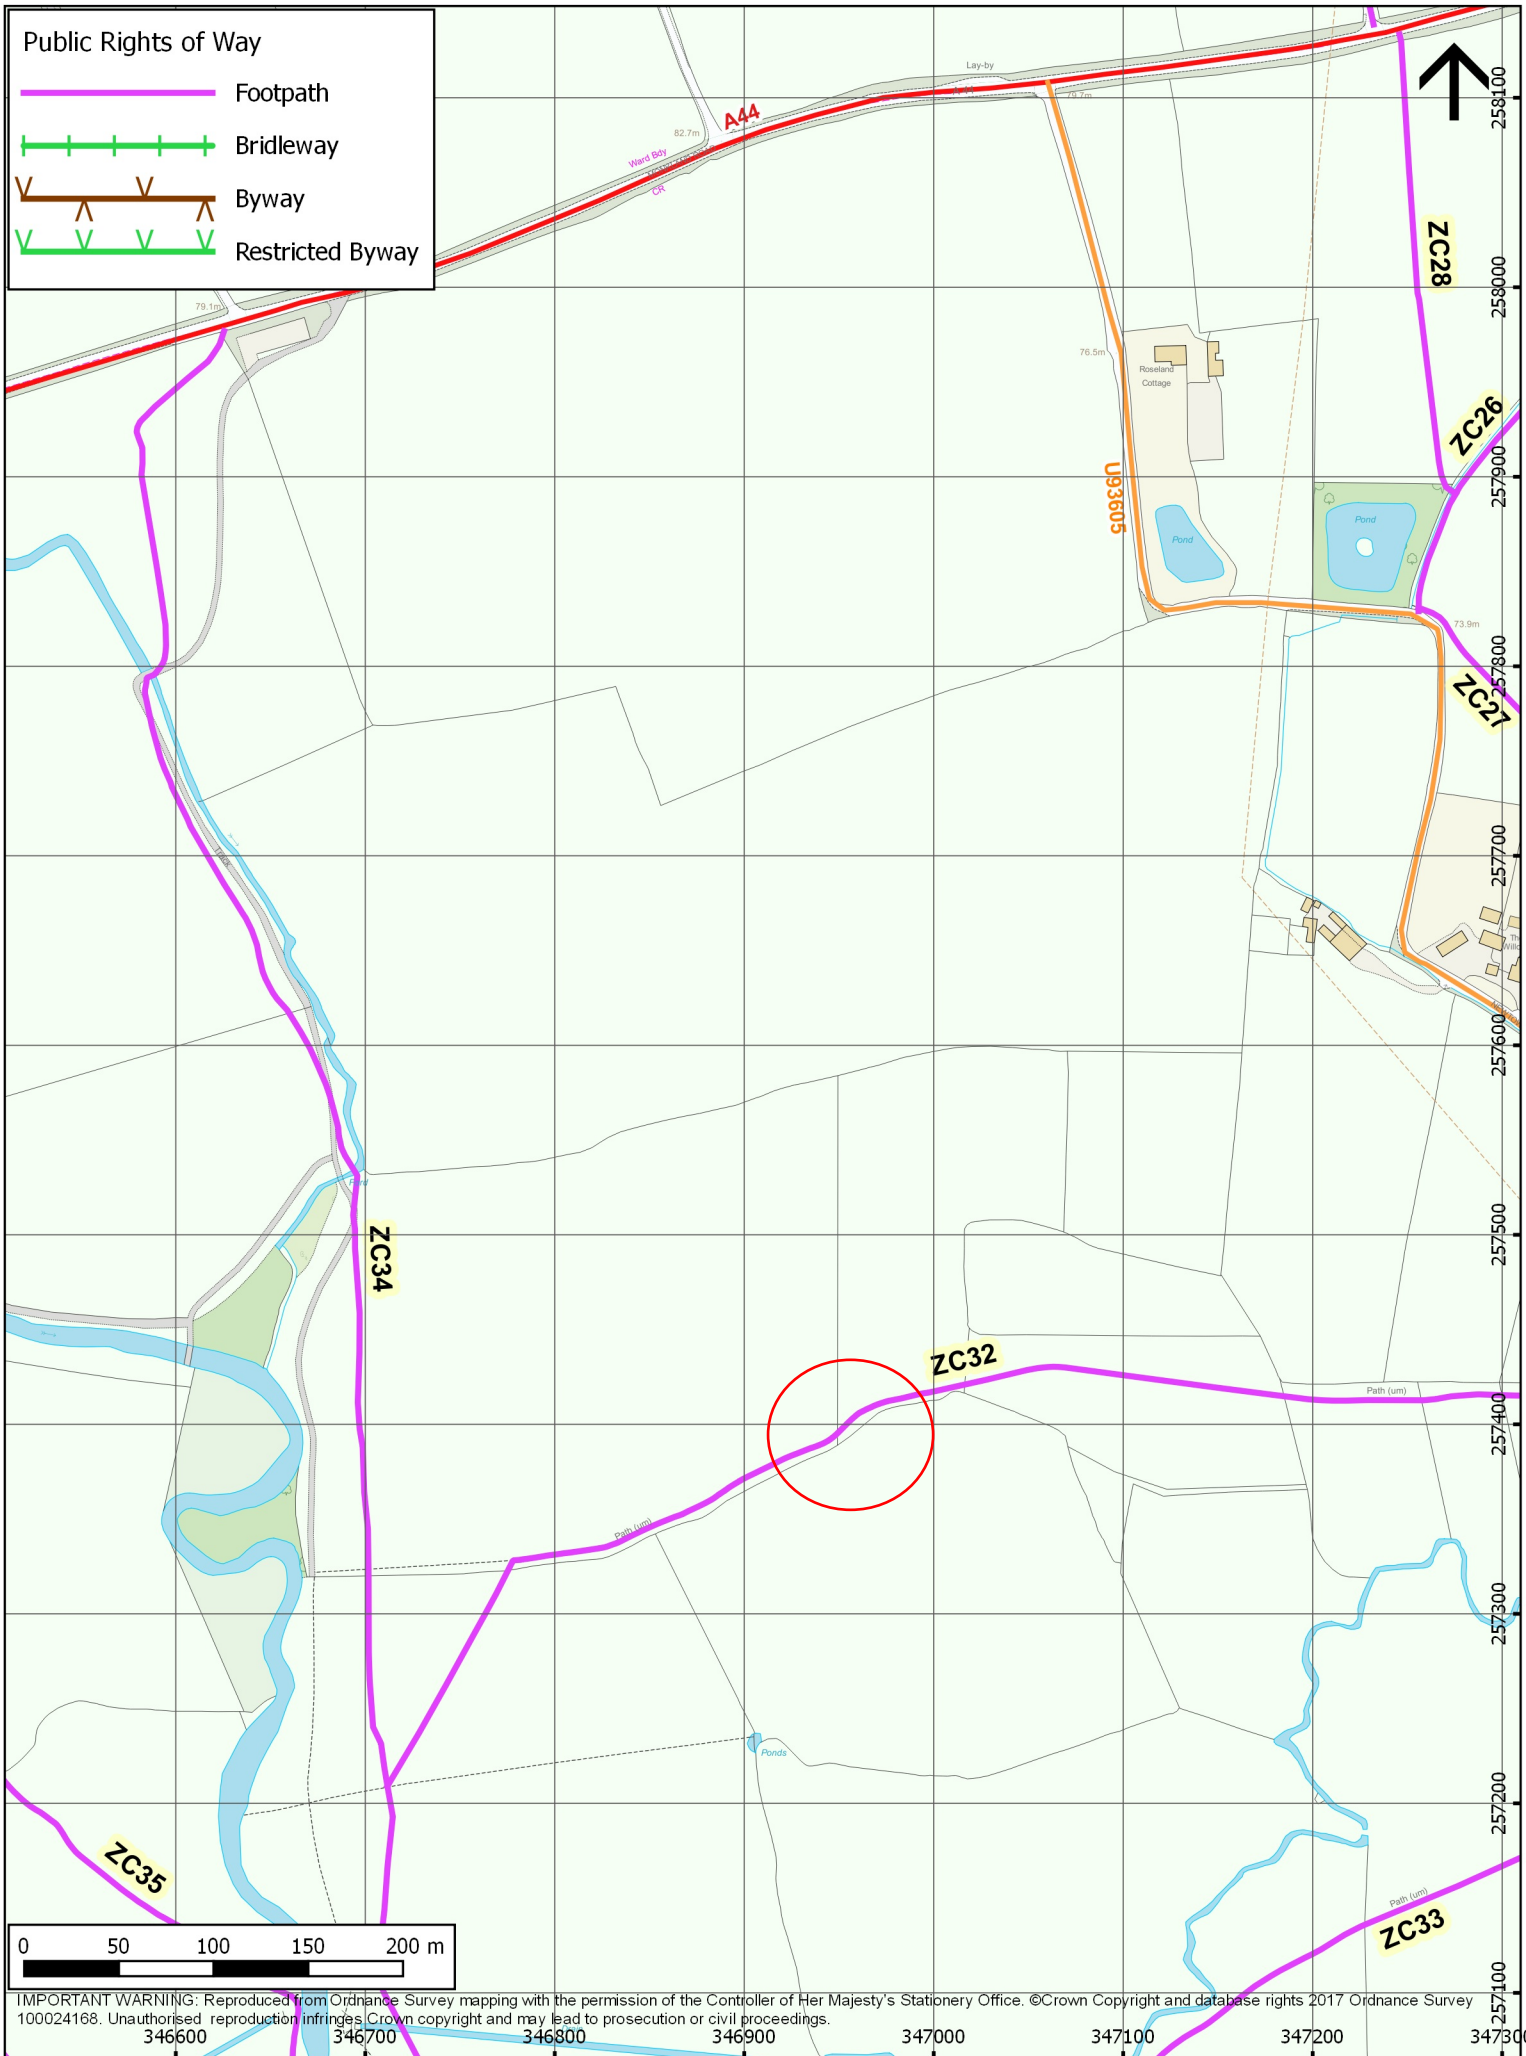

Public Rights of Way

-  Footpath
-  Bridleway
-  Byway
-  Restricted Byway

IMPORTANT WARNING: Reproduced from Ordnance Survey mapping with the permission of the Controller of Her Majesty's Stationery Office. ©Crown Copyright and database rights 2017 Ordnance Survey 100024168. Unauthorised reproduction infringes Crown copyright and may lead to prosecution or civil proceedings.

Footpath ZC32 Leominster, Emergency Closure Notice

 Point of Closure

SCALE: 1:4,000
 DATE: 17/06/2021
 PROJECT ID:

Balfour Beatty Living Places
 Unit 3 Thorn Business Park
 Rotherwas
 Hereford HR2 6JT

Balfour Beatty