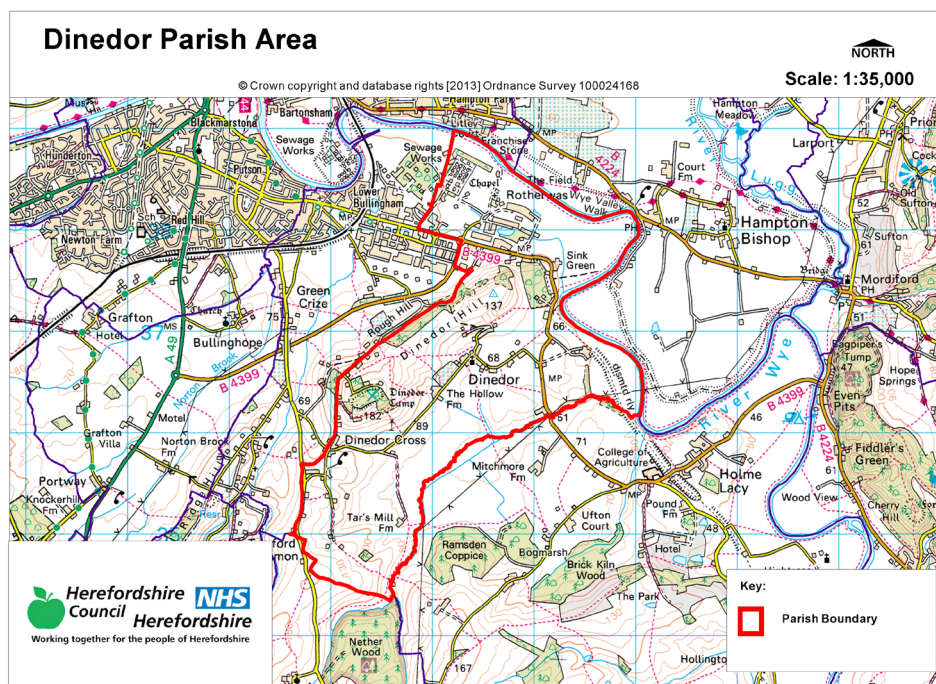

NEIGHBOURHOOD PLANNING NOTICE

The Neighbourhood Planning (General) Regulations 2012

Herefordshire Council has **MADE** under Article 19 of the above Regulations the **Dinedor Neighbourhood Plan**. This plan now forms part of the Development Plan for Herefordshire.

This plan can be viewed at;

- www.herefordshire.gov.uk/neighbourhoodplanning

The Neighbourhood Plan covers the area identified on the map below

Marc Willimont

Assistant Director for Regulatory Environment and Waste