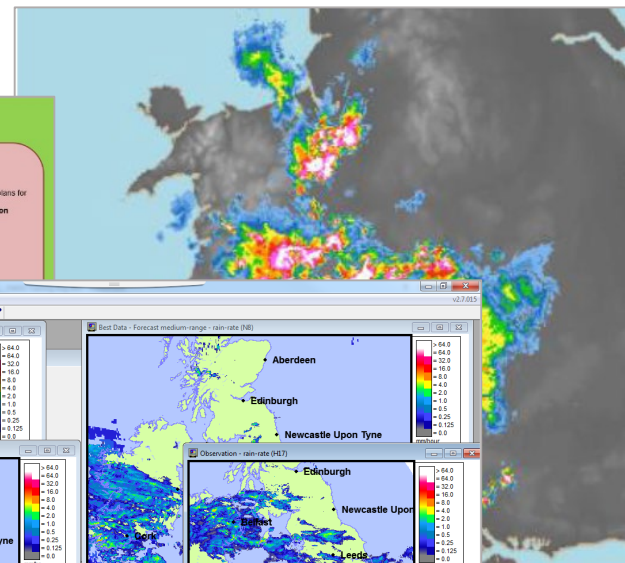

Jason Walker

Environment Agency

Flood Warning Decision Making

Flash Flooding: Quick Guide

How to use this document
This document includes the following tabs:

- Overview Map** - showing the location of all designated RRCs and identified flash catchments in West Midlands Area.
- RRC Data Lists** - These two tabs list data for each designated RRC in WMO 09000 and 090001 and list to Shelling Notices and Gaugeboards/Thermometer Sheets, where available.
- Action Flowchart BEFORE a Flood Event** - Step by step flow chart detailing actions and decisions required by ADC, FVDO and FDO. The FVDO should consider activating this flowchart on the receipt of an HRA with totals exceeding 30mm per hour.
- Action Flowchart DURING a Flood Event** - Step by step flow chart detailing actions and decisions required by ADC, Intelligence and Reporting Cell and Operations Cell during a flash flood event.

Other Useful Documents
Updated 07/03/19

- Thunderstorm Action Plans** - These plans are location specific; plans for Birmingham Thunderstorm Action Plan.

Series	Observed (hrs)	Forecast (hrs)
Observed	128.0	24.0
Forecast	-12.0	-6.0
Forecast	-3.0	0.3
Forecast	3.4	6.12
Forecast	12.24	24.48
Forecast	48.72	72.96
Forecast	144.00	432.00