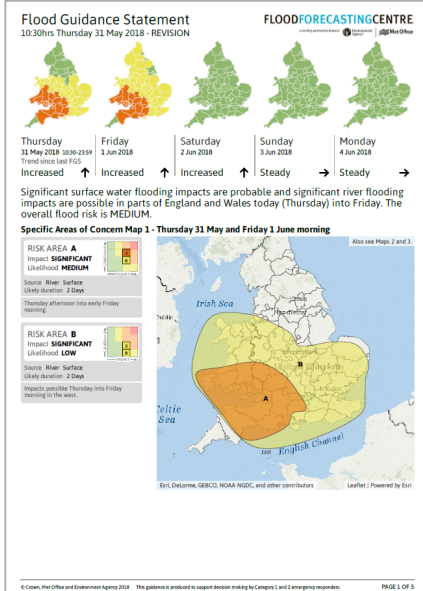

Herefordshire Tactical Coordinating Group – Flooding Webinar 12 August 2021

Agenda

- Welcome, Introductions and Opening – Chief Inspector Ross Jones, Herefordshire Police
- Environment Agency and Met Office alerts, the importance and the differences – Jason Walker, Environment Agency
- Hereford and Worcester Fire and Rescue Service, Flooding Response – Group Commander Gareth Clarke
- Local Authority responsibilities – Steve Hodges
- Questions
- Closing remarks – Chief Inspector Jones

Jason Walker

Environment Agency

Flood Warning Decision Making

Flash Flooding: Quick Guide

How to use this document
This document includes the following tabs:

- Overview Map** - showing the location of all designated RRCs and identified flash catchments in West Midlands Area.
- RRC Data Lists** - These two tabs list data for each designated RRC in WMO 09000 and 090001 and list to Shelling Notices and Gaugeboards/Thermometer Sheets, where available.
- Action Flowchart BEFORE a Flood Event** - Step by step flow chart detailing actions and decisions required by ADC, FVDO and FDO. The FVDO should consider activating this flowchart on the receipt of an HRA with totals exceeding 30mm per hour.
- Action Flowchart DURING a Flood Event** - Step by step flow chart detailing actions and decisions required by ADC, Intelligence and Reporting Cell and Operations Cell during a flash flood event.

Other Useful Documents
Updated 07/03/19

- Thunderstorm Action Plans** - These plans are location specific; plans for Birmingham Thunderstorm Action Plan.

Series	Observed (hrs)	Forecast (hrs)
Observed	128.0	24.0
Forecast	-12.0	-6.0
Forecast	-3.0	0.3
Forecast	3.4	6.12
Forecast	12.24	24.48
Forecast	48.72	72.96
Forecast	144.00	432.00