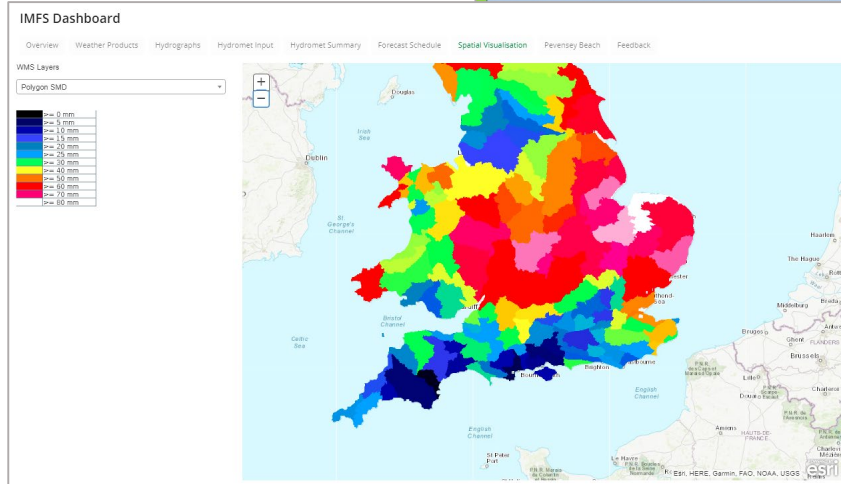

Jason Walker

Environment Agency

Flood Warning Decision Making

Flash Flooding: Quick Guide

How to use this document
This document includes the following tabs:

- Overview Map** - showing the location of all designated RRCs and identified flash catchments in West Midlands Area.
- RRC Data Lists** - These two tabs list data for each designated RRC in WMO 09000 and 090001 and list to Shelling Notices and Gaugeboards/Thermometer Sheets, where available.
- Action Flowchart BEFORE a Flood Event** - Step by step flow chart detailing actions and decisions required by ADC, FVDO and FDO. The FVDO should consider activating this flowchart on the receipt of an HRA with totals exceeding 30mm per hour.
- Action Flowchart DURING a Flood Event** - Step by step flow chart detailing actions and decisions required by ADC, Intelligence and Reporting Cell and Operations Cell during a flash flood event.

Other Useful Documents
Updated 07/03/19

- Thunderstorm Action Plans** - These plans are location specific; plans for Birmingham Thunderstorm Action Plan.

Series	Observed (hrs)	Forecast (hrs)
Observed	128.0	24.0
Forecast	-12.0	-6.0
Forecast	-3.0	0.3
Forecast	3.4	6.12
Forecast	12.24	24.48
Forecast	48.72	72.96
Forecast	144.00	432.00