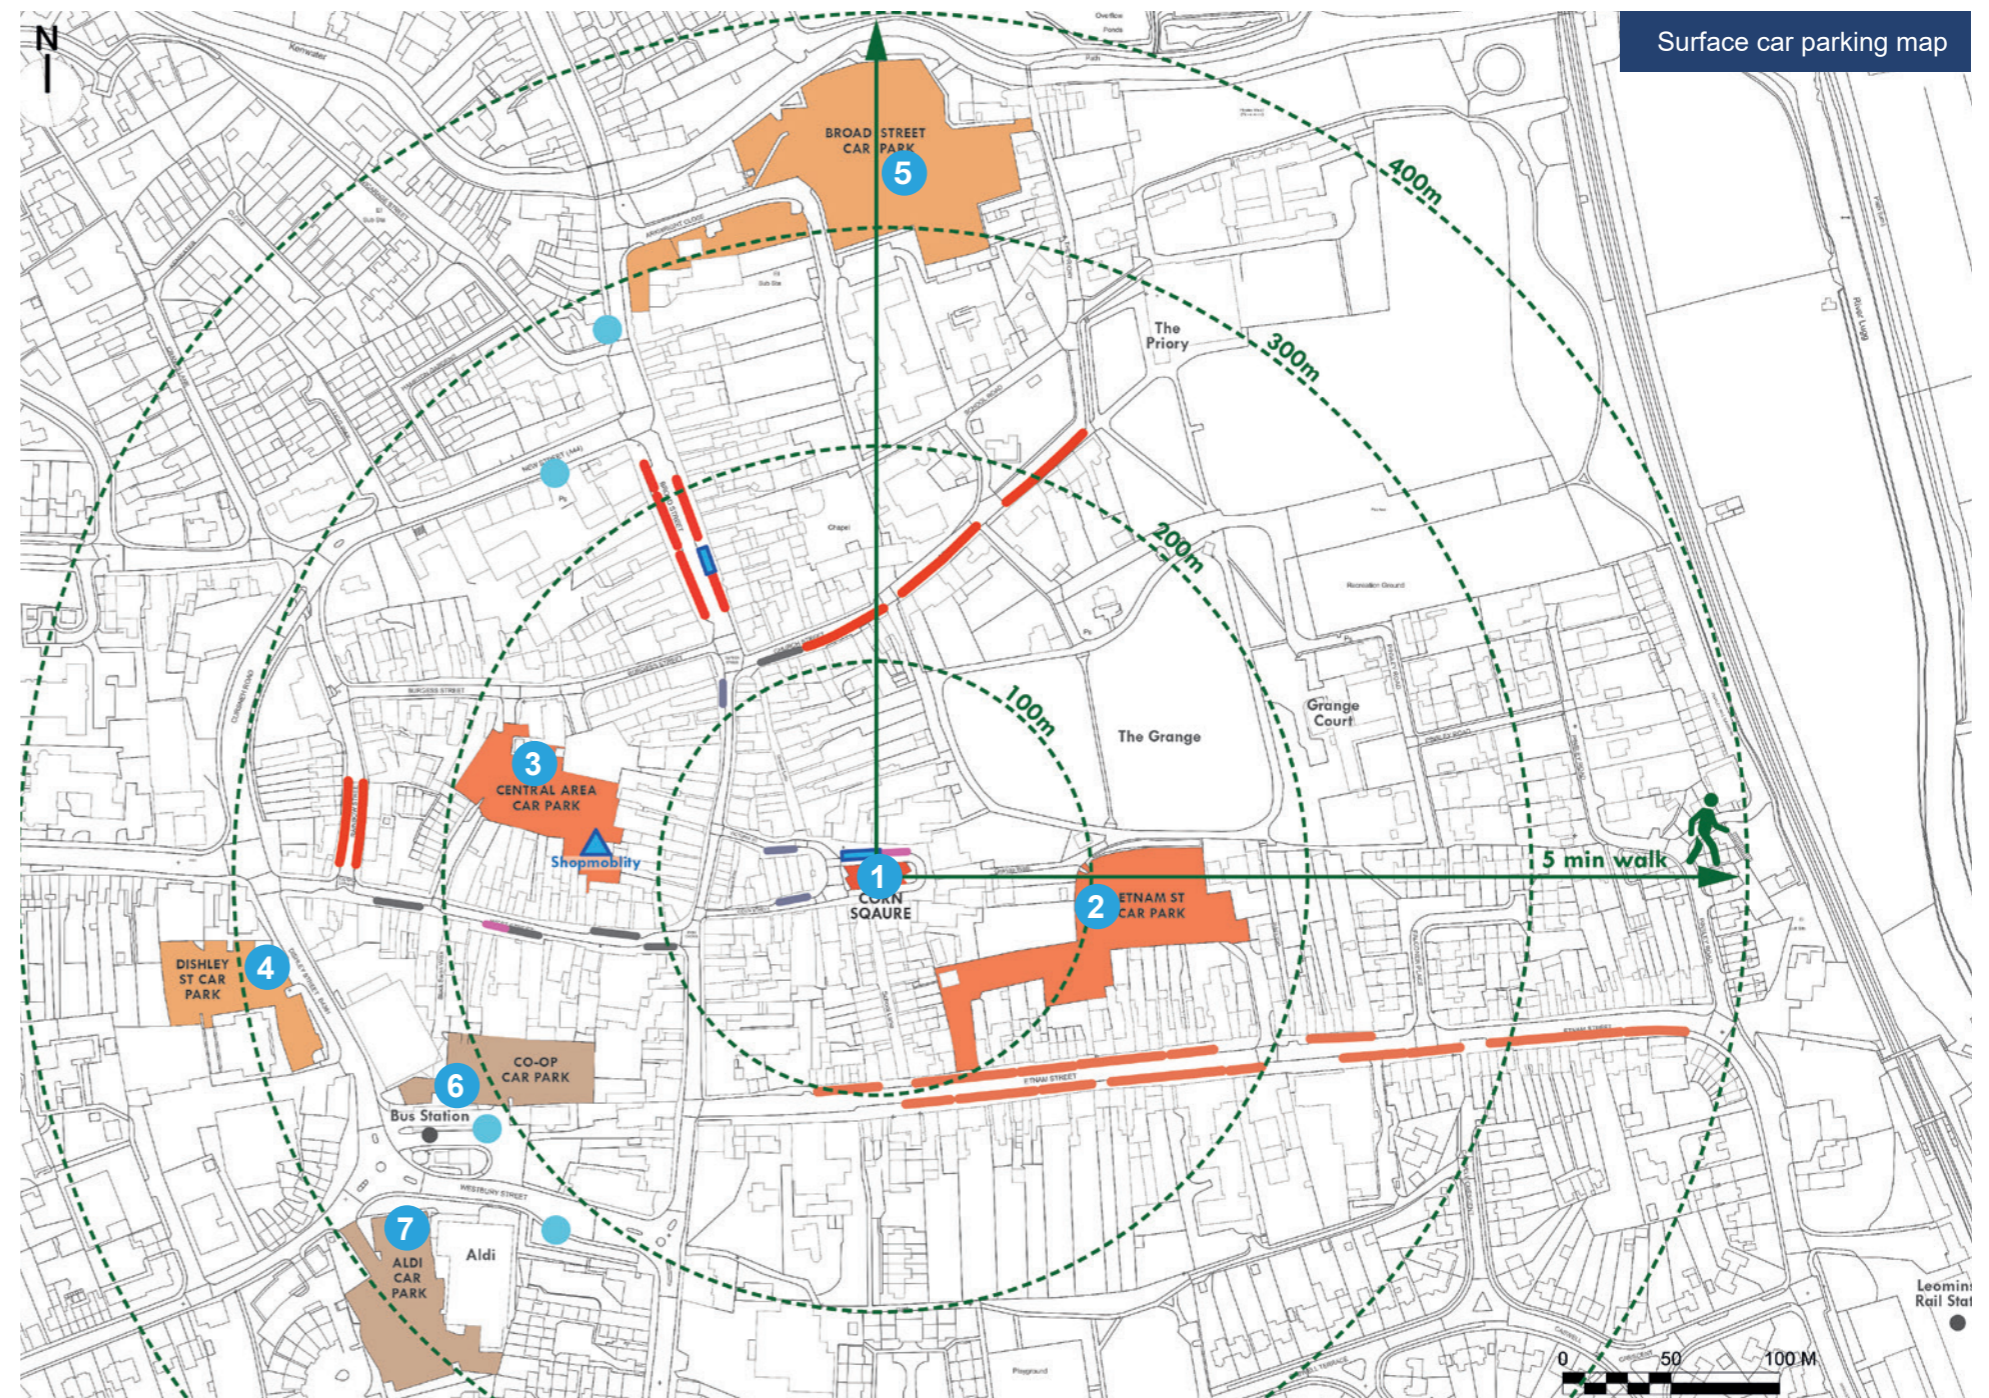

Parking in Leominster

Existing parking provision

Leominster has approximately 575 car parking spaces across four main car parks with further parking provided by supermarkets and on-street provision - all within close proximity of shops and amenities in the town centre. Both free short stay and long-stay as well as paid for long-stay options are provided.

Car parks and tariffs:

- 1 Corn Square On-street Parking**
23 Spaces
1hr free
- 2 Etnam Street Short Stay Car Park**
163 spaces
70p (1 hr) £2 (2 hrs) £2.10 (3hr) £3.50 (4hr+)
Sunday free
- 3 Central Area Short Stay Car Park**
79 spaces
£1 (1 hr) £2 (2 hrs)
Sunday free
- 4 Dishley Street Long Stay Car Park**
64 spaces
£1 (1 hr) £2 (2 hrs) £3 (2-4hrs)
Sunday free
- 5 Broad Street Long Stay Car Park**
269 spaces
£1 (1 hr) £2 (2 hrs) £3 (2-4hrs)
Sunday free
- 6 Co-Op Car Park**
85 spaces
30mins free
- 7 Aldi Car Park**
88 spaces
1.5hrs free

Key

Free on-street parking – Corn Square (1 hour free parking)	Pay & Display Car Parks – Long Stay (Monday to Saturday 8am to 6pm inc. bank hols)	Allocated disabled on-street parking	Allocated taxi spaces	Mobility services
Pay & Display Car Parks – Short Stay (Monday to Saturday 8am to 6pm inc. bank hols)	Supermarket Car Parks – Short Stay (30mins to 1.5hrs free)	Free on-street parking – Short Stay (Mon-Sat 8am-6pm 1hour no return within 1hour)	Loading only	Bus stops
		Free on-street parking – Long Stay (Mon-Sat 8am-6pm 1hour no return within 1hour)	No parking Sat-Sun 8am-6pm	Approx. distance from Corn Square