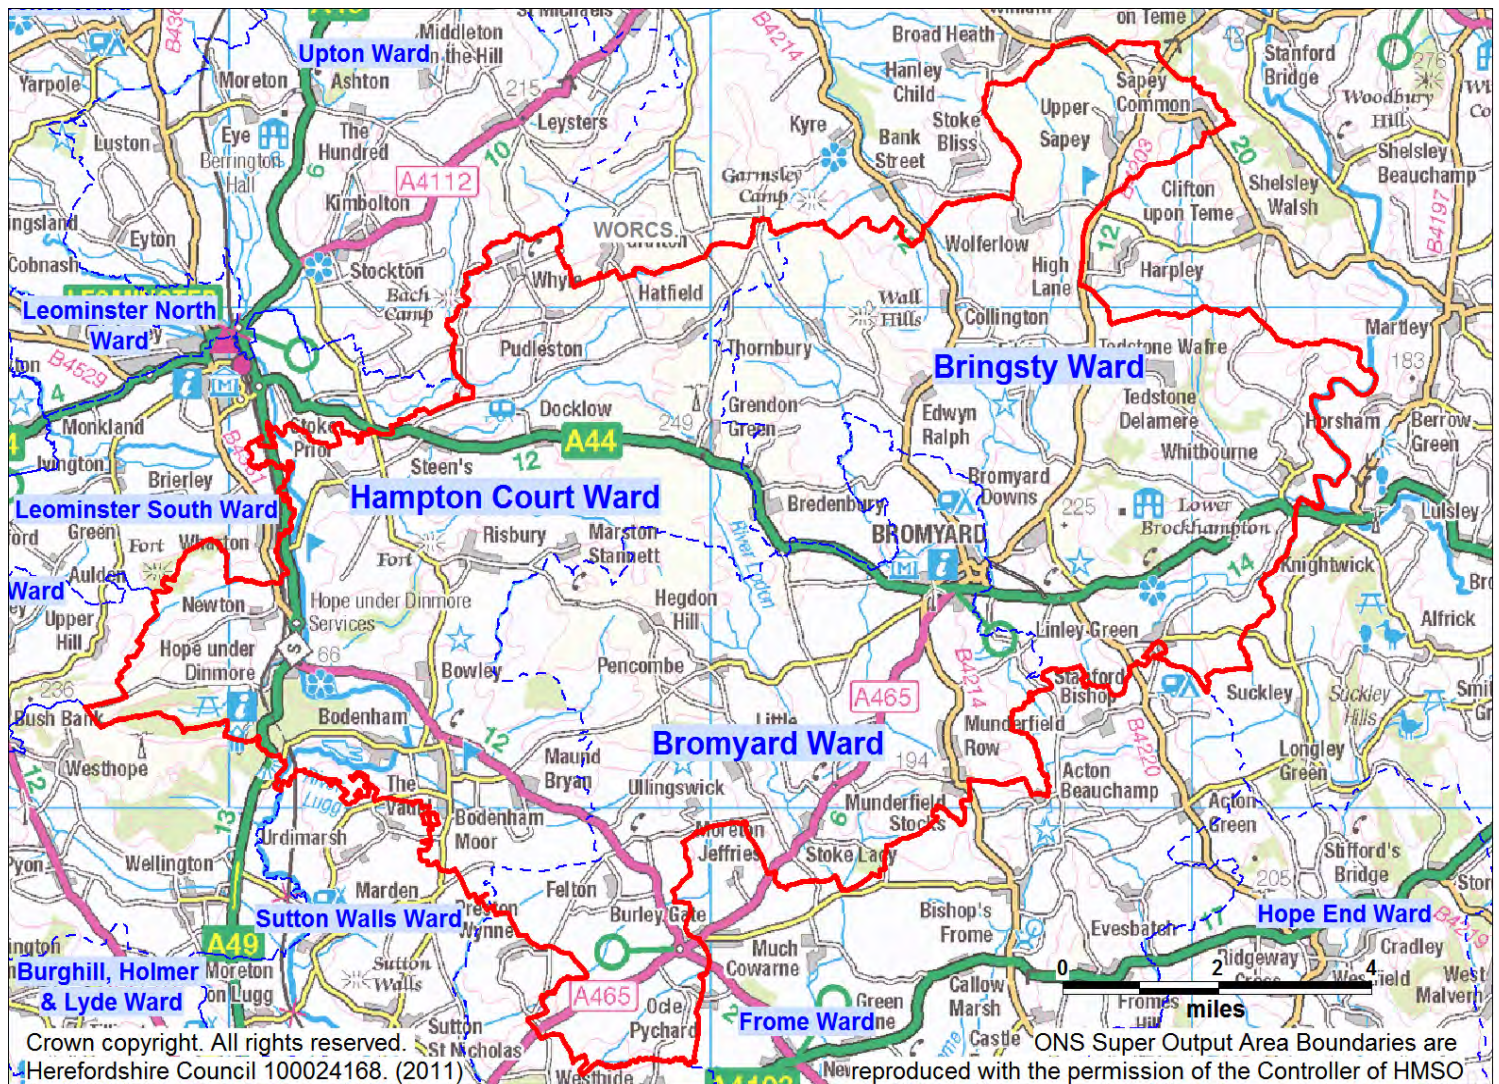

Specialist Housing Need using Adjusted SHOP@ Assumptions, 2020-2041

		Current Shortfall/Surplus	Additional Demand to 2041	Net Need to 2041
Age-Exclusive	Market	3	5	8
	Affordable	-22	26	3
Total Age Exclusive		19	31	12
Housing with support	Market	75	67	143
	Affordable	41	50	92
Total Housing with Support		117	118	234
Housing with care	Market	12	40	53
	Affordable	10	30	39
Total Housing with Care		22	70	92
Residential care bedspaces		37	15	52
Nursing care bedspaces		4	42	46
Total bedspaces		41	57	98

Source: Derived from Demographic Projections and Housing LINE/AC