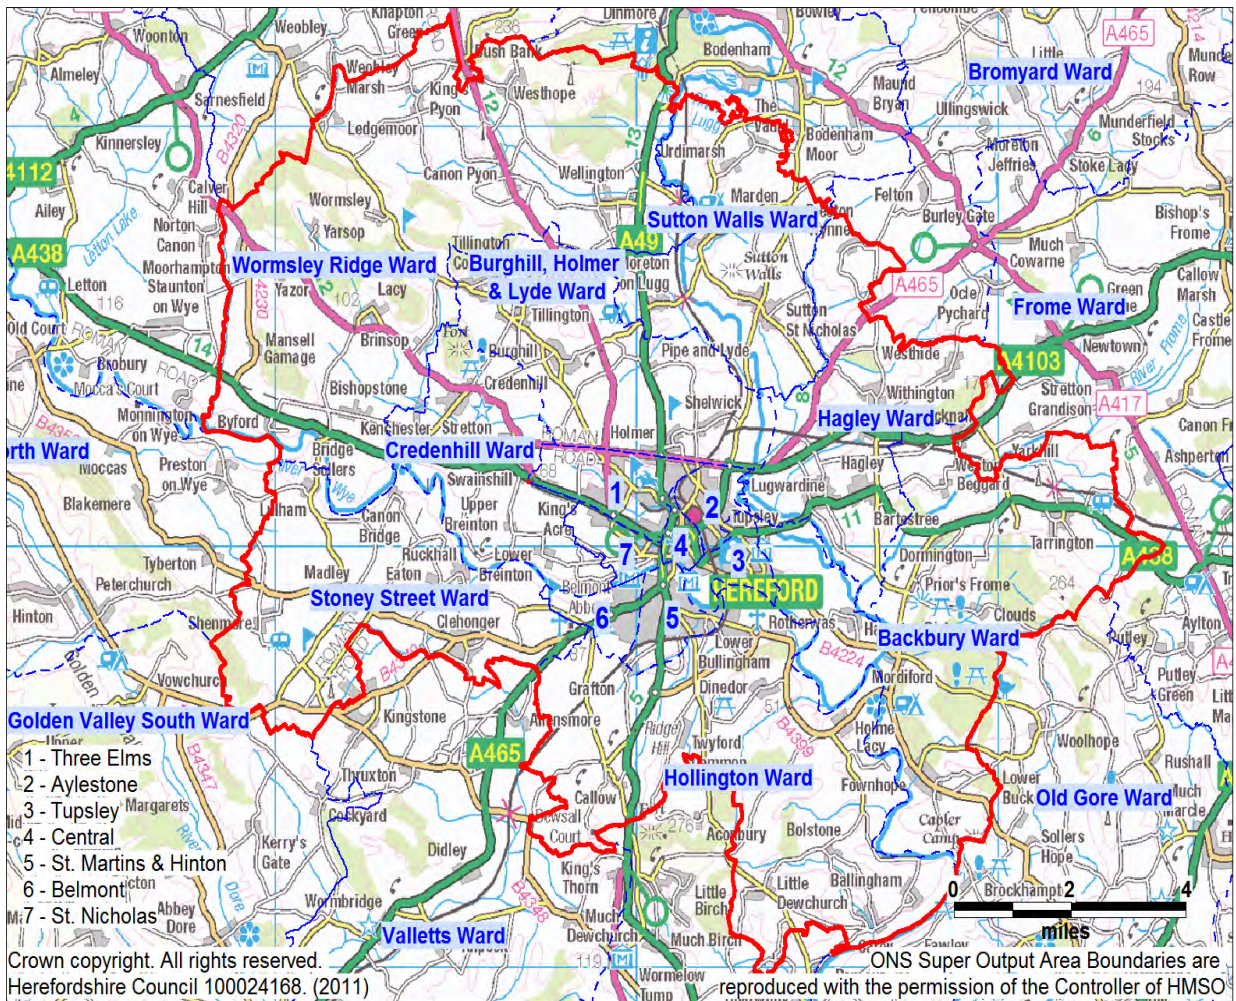

Specialist Housing Need using Adjusted SHOP@ Assumptions, 2020-2041

		Current shortfall/surplus	Additional demand to 2041	Net need to 2041
Age-Exclusive	Market	19	31	49
	Affordable	-128	154	25
Total Age Exclusive		110	184	74
Housing with support	Market	432	401	833
	Affordable	238	299	536
Total Housing with Support		670	700	1,370
Housing with care	Market	71	239	310
	Affordable	55	178	233
Total Housing with Care		127	416	543
Residential care bedspaces		212	88	300
Nursing care bedspaces		22	252	274
Total bedspaces		234	340	574

Source: Derived from Demographic Projections and Housing LINE/AC