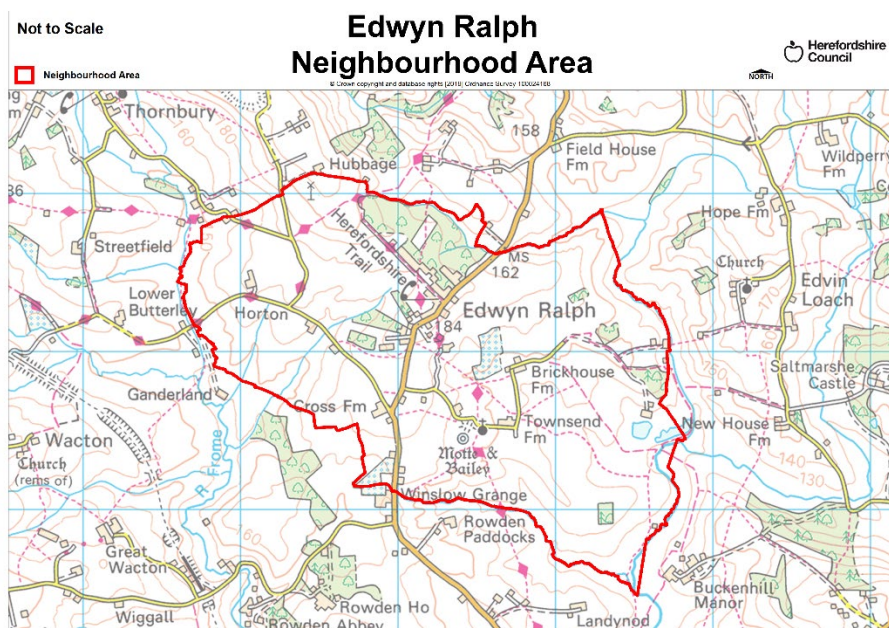

NEIGHBOURHOOD PLANNING NOTICE

The Neighbourhood Planning (General) Regulations 2012

Herefordshire Council has **MADE** under Article 19 of the above Regulations the **Edwyn Ralph Neighbourhood Plan**. This plan now forms part of the Development Plan for Herefordshire.

This plan can be viewed at;

- www.herefordshire.gov.uk/neighbourhoodplanning

The Neighbourhood Plan covers the area identified on the map below

Tracey Coleman

Interim Service Director – Planning and Regulation