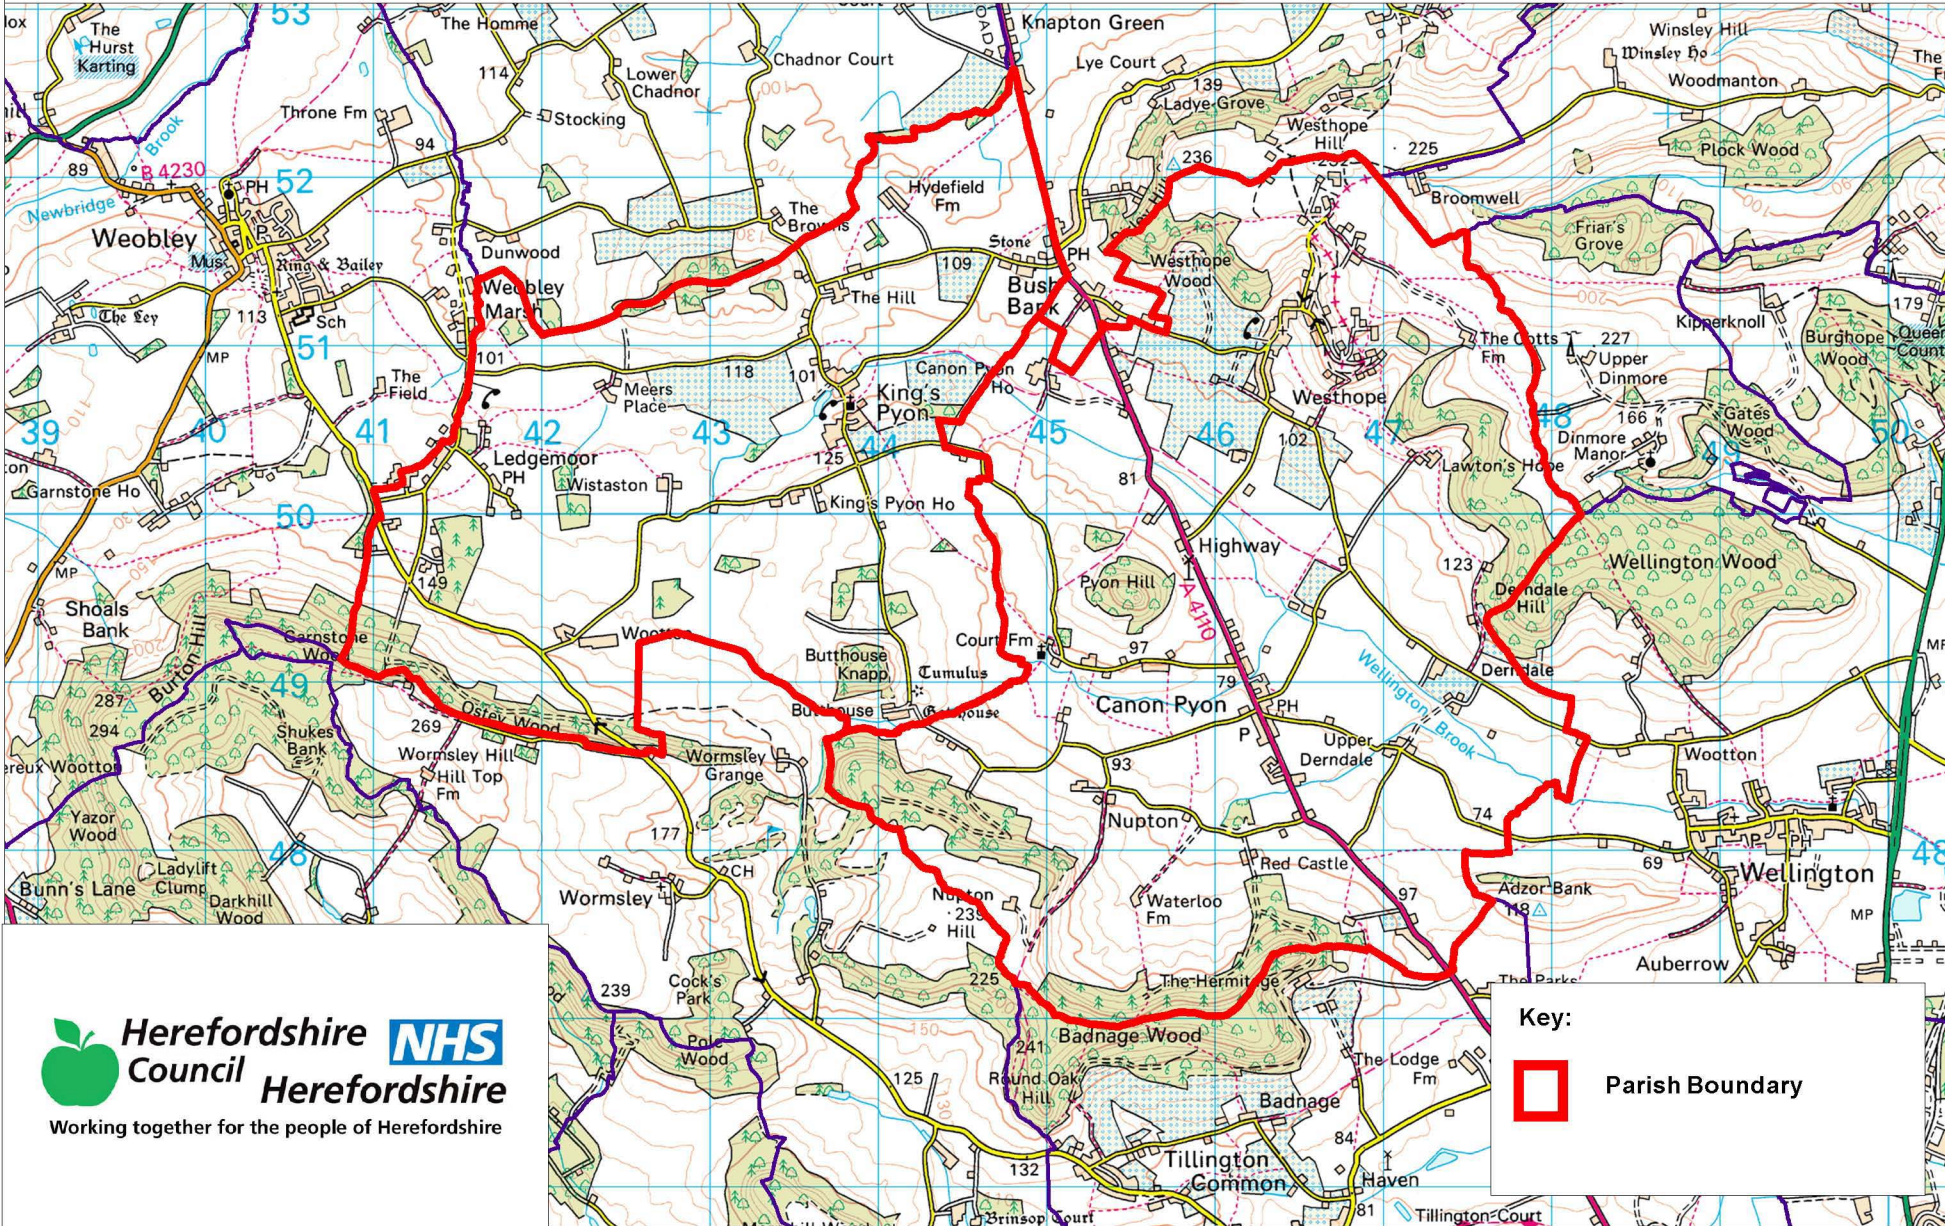

Pyons Group Parish Area

© Crown copyright and database rights [2013] Ordnance Survey 100024168

Scale: 1:45,000

 **Herefordshire Council**  **Herefordshire**
Working together for the people of Herefordshire

Key:

 **Parish Boundary**