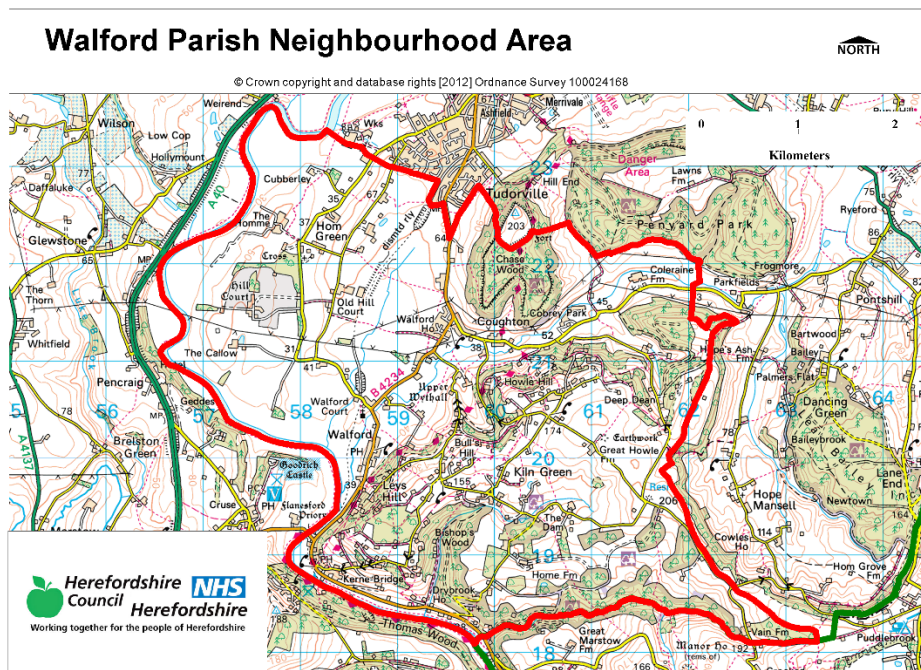

NEIGHBOURHOOD PLANNING NOTICE

The Neighbourhood Planning (General) Regulations 2012

Herefordshire Council has **MADE** under Article 19 of the above Regulations the **Walford Neighbourhood Plan**. This plan now forms part of the Development Plan for Herefordshire.

This plan can be viewed at;

- www.herefordshire.gov.uk/neighbourhoodplanning

The Neighbourhood Plan covers the area identified on the map below

Roger Allonby
Service Director – Economy and Growth

Date: 22nd June 2023