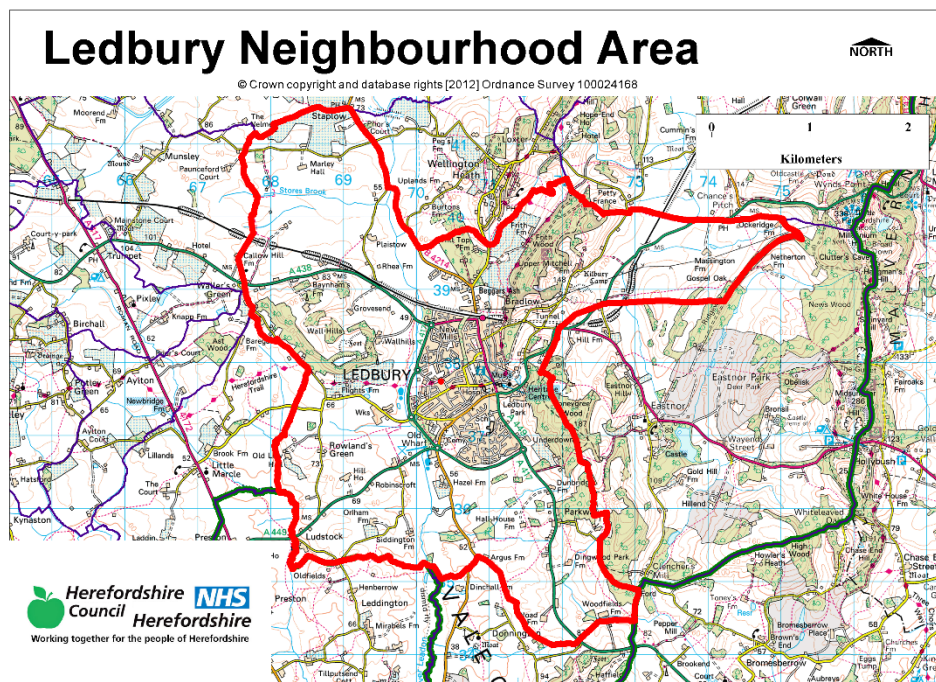

# NEIGHBOURHOOD PLANNING NOTICE

This plan can be viewed at;

- [www.herefordshire.gov.uk/neighbourhoodplanning](http://www.herefordshire.gov.uk/neighbourhoodplanning)

The Neighbourhood Plan covers the area identified on the map below

Roger Allonby