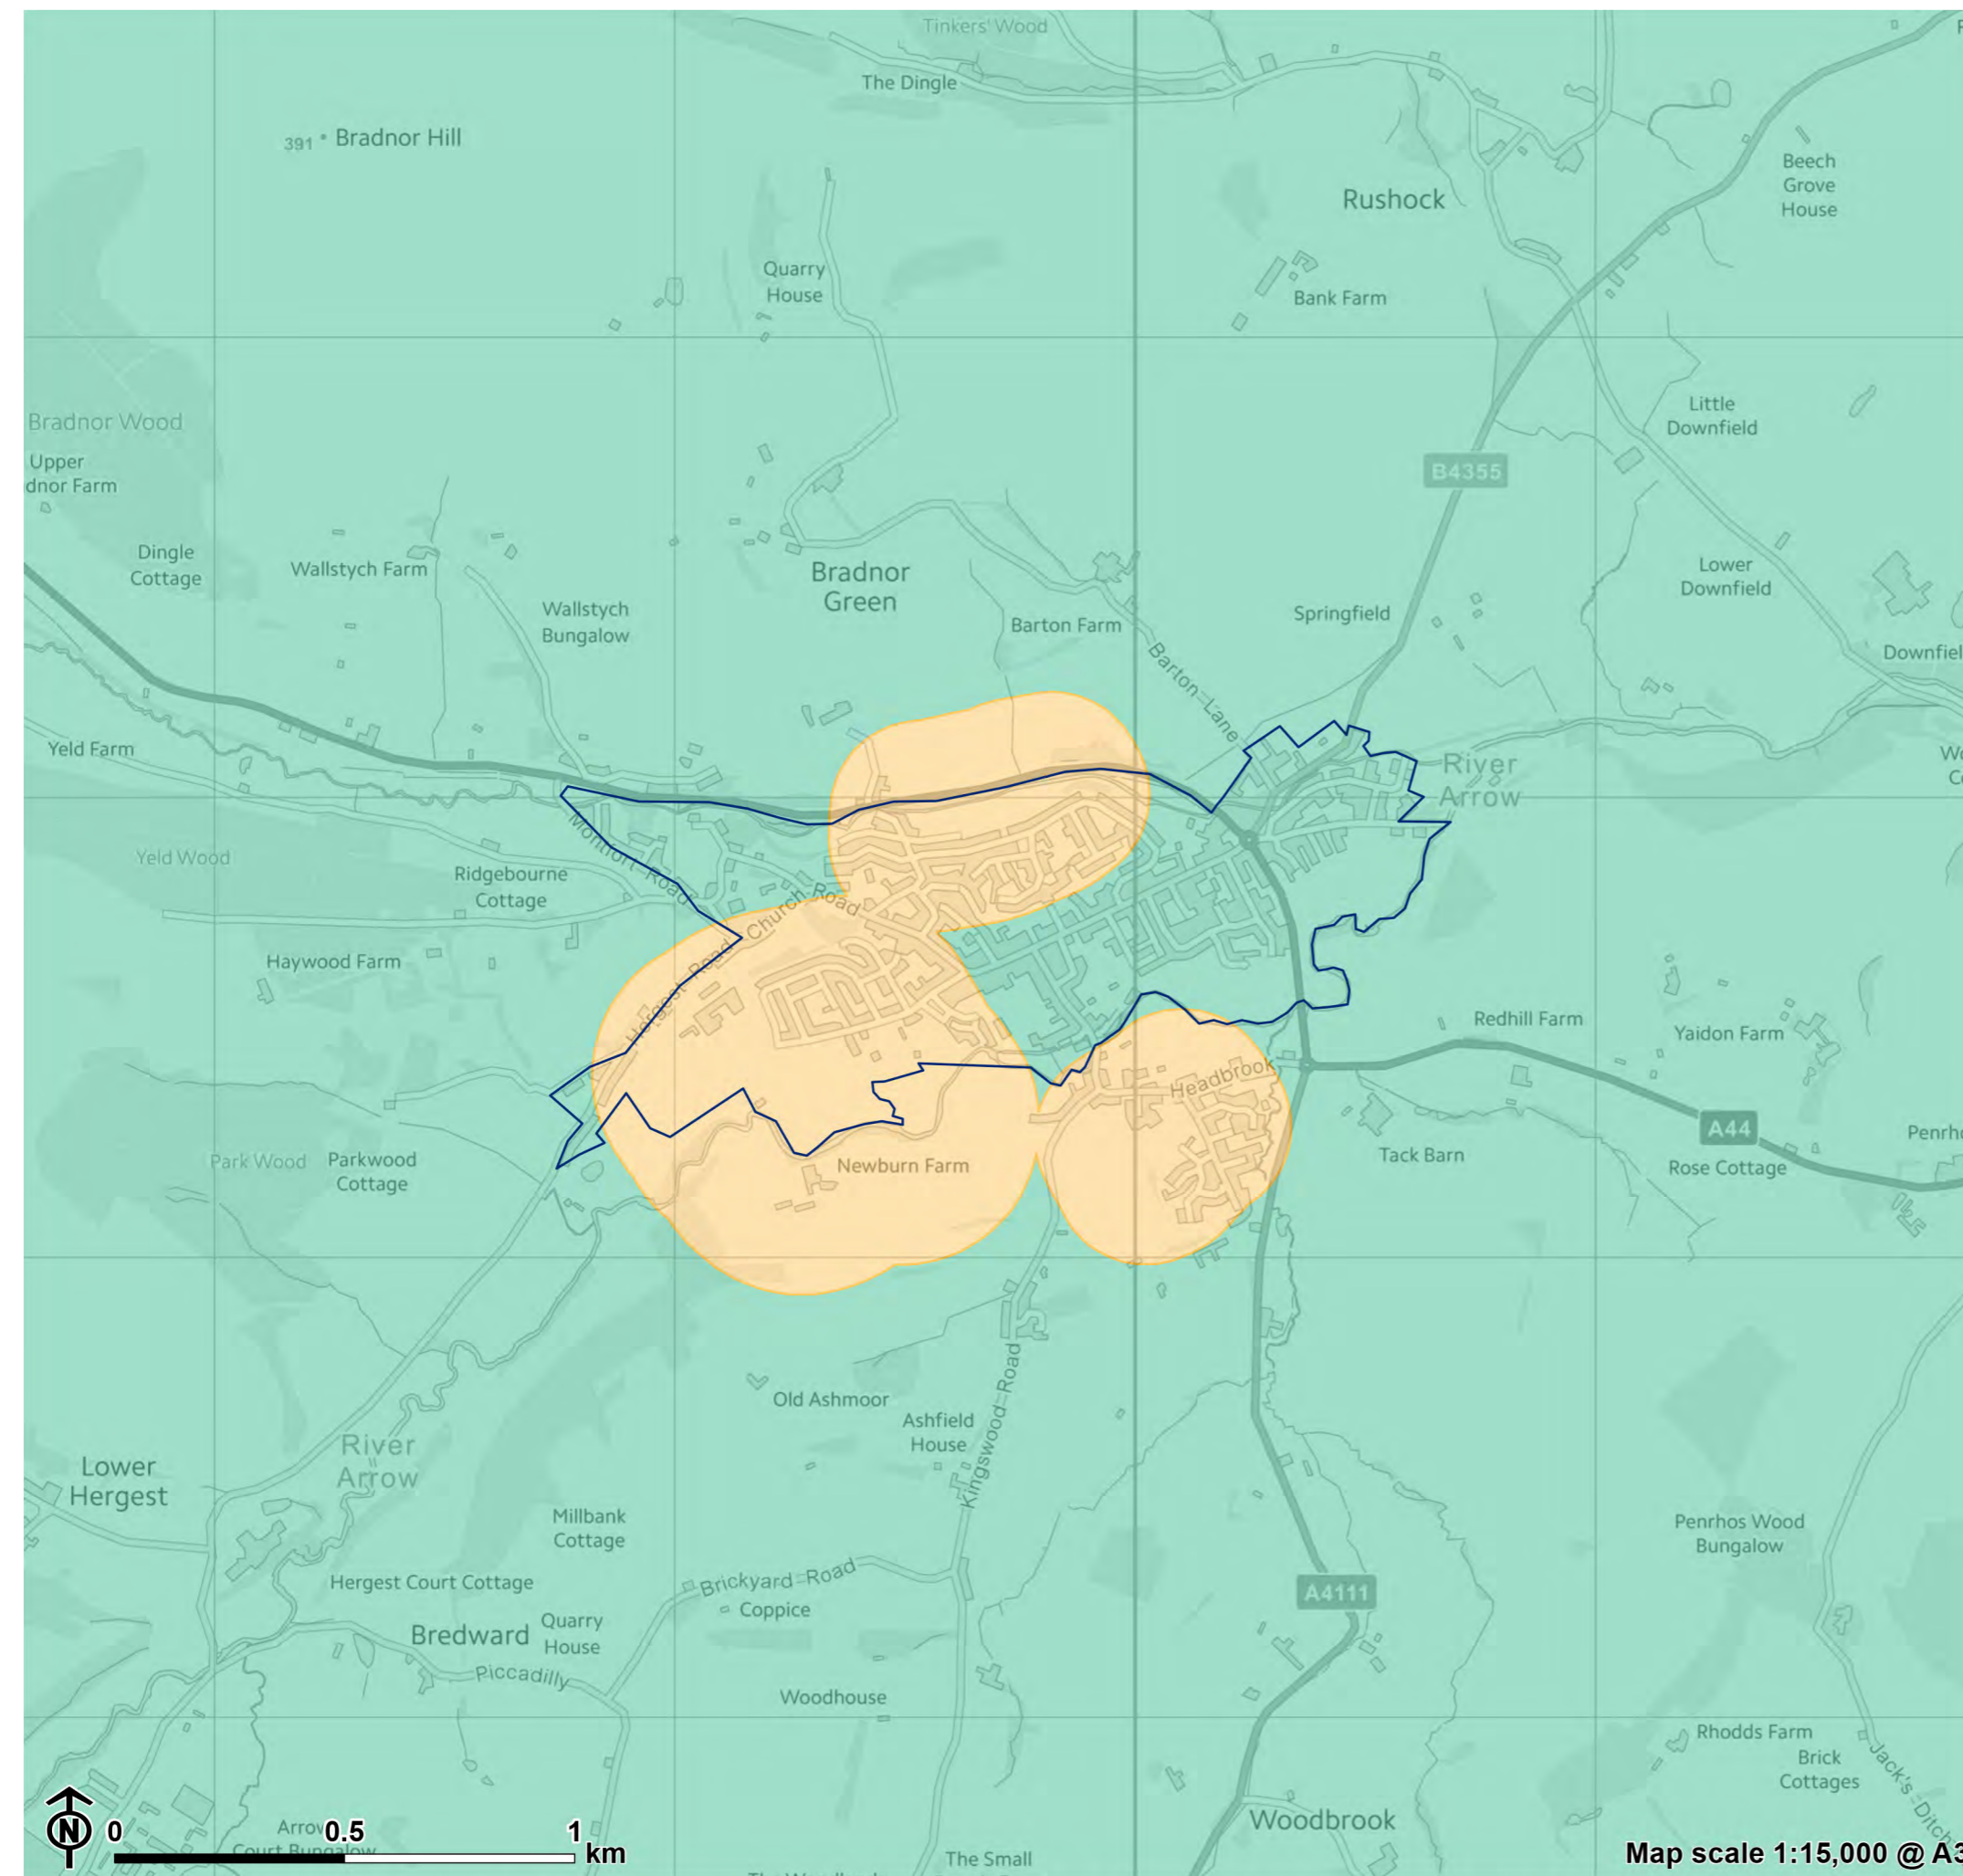

Map scale 1:15,000 @ A3

Source: Herefordshire Council, Natural England, Ordnance Survey

Figure 8.9: Access to different types of greenspace in Hereford

-  Herefordshire boundary
-  Hereford boundary
-  Access to amenity greenspace only
-  Access to natural and semi-natural greenspace only
-  Access to two types of accessible greenspace
-  Access to three types of accessible greenspace

Source: Herefordshire Council, Natural England, Ordnance Survey

Map scale 1:35,000 @ A3

Figure 8.10: Access to different types of greenspace in Kington

- Herefordshire boundary
- Kington boundary
- Access to amenity greenspace only
- Access to natural and semi-natural greenspace only
- Access to two types of accessible greenspace
- Access to three types of accessible greenspace

Source: Herefordshire Council, Natural England, Ordnance Survey

Map scale 1:15,000 @ A3

Figure 8.12: Access to different types of greenspace in Leominster

- Herefordshire boundary
- Leominster boundary
- Access to amenity greenspace only
- Access to natural and semi-natural greenspace only
- Access to two types of accessible greenspace
- Access to three types of accessible greenspace

Source: Herefordshire Council, Natural England, Ordnance Survey

Map scale 1:20,000 @ A3