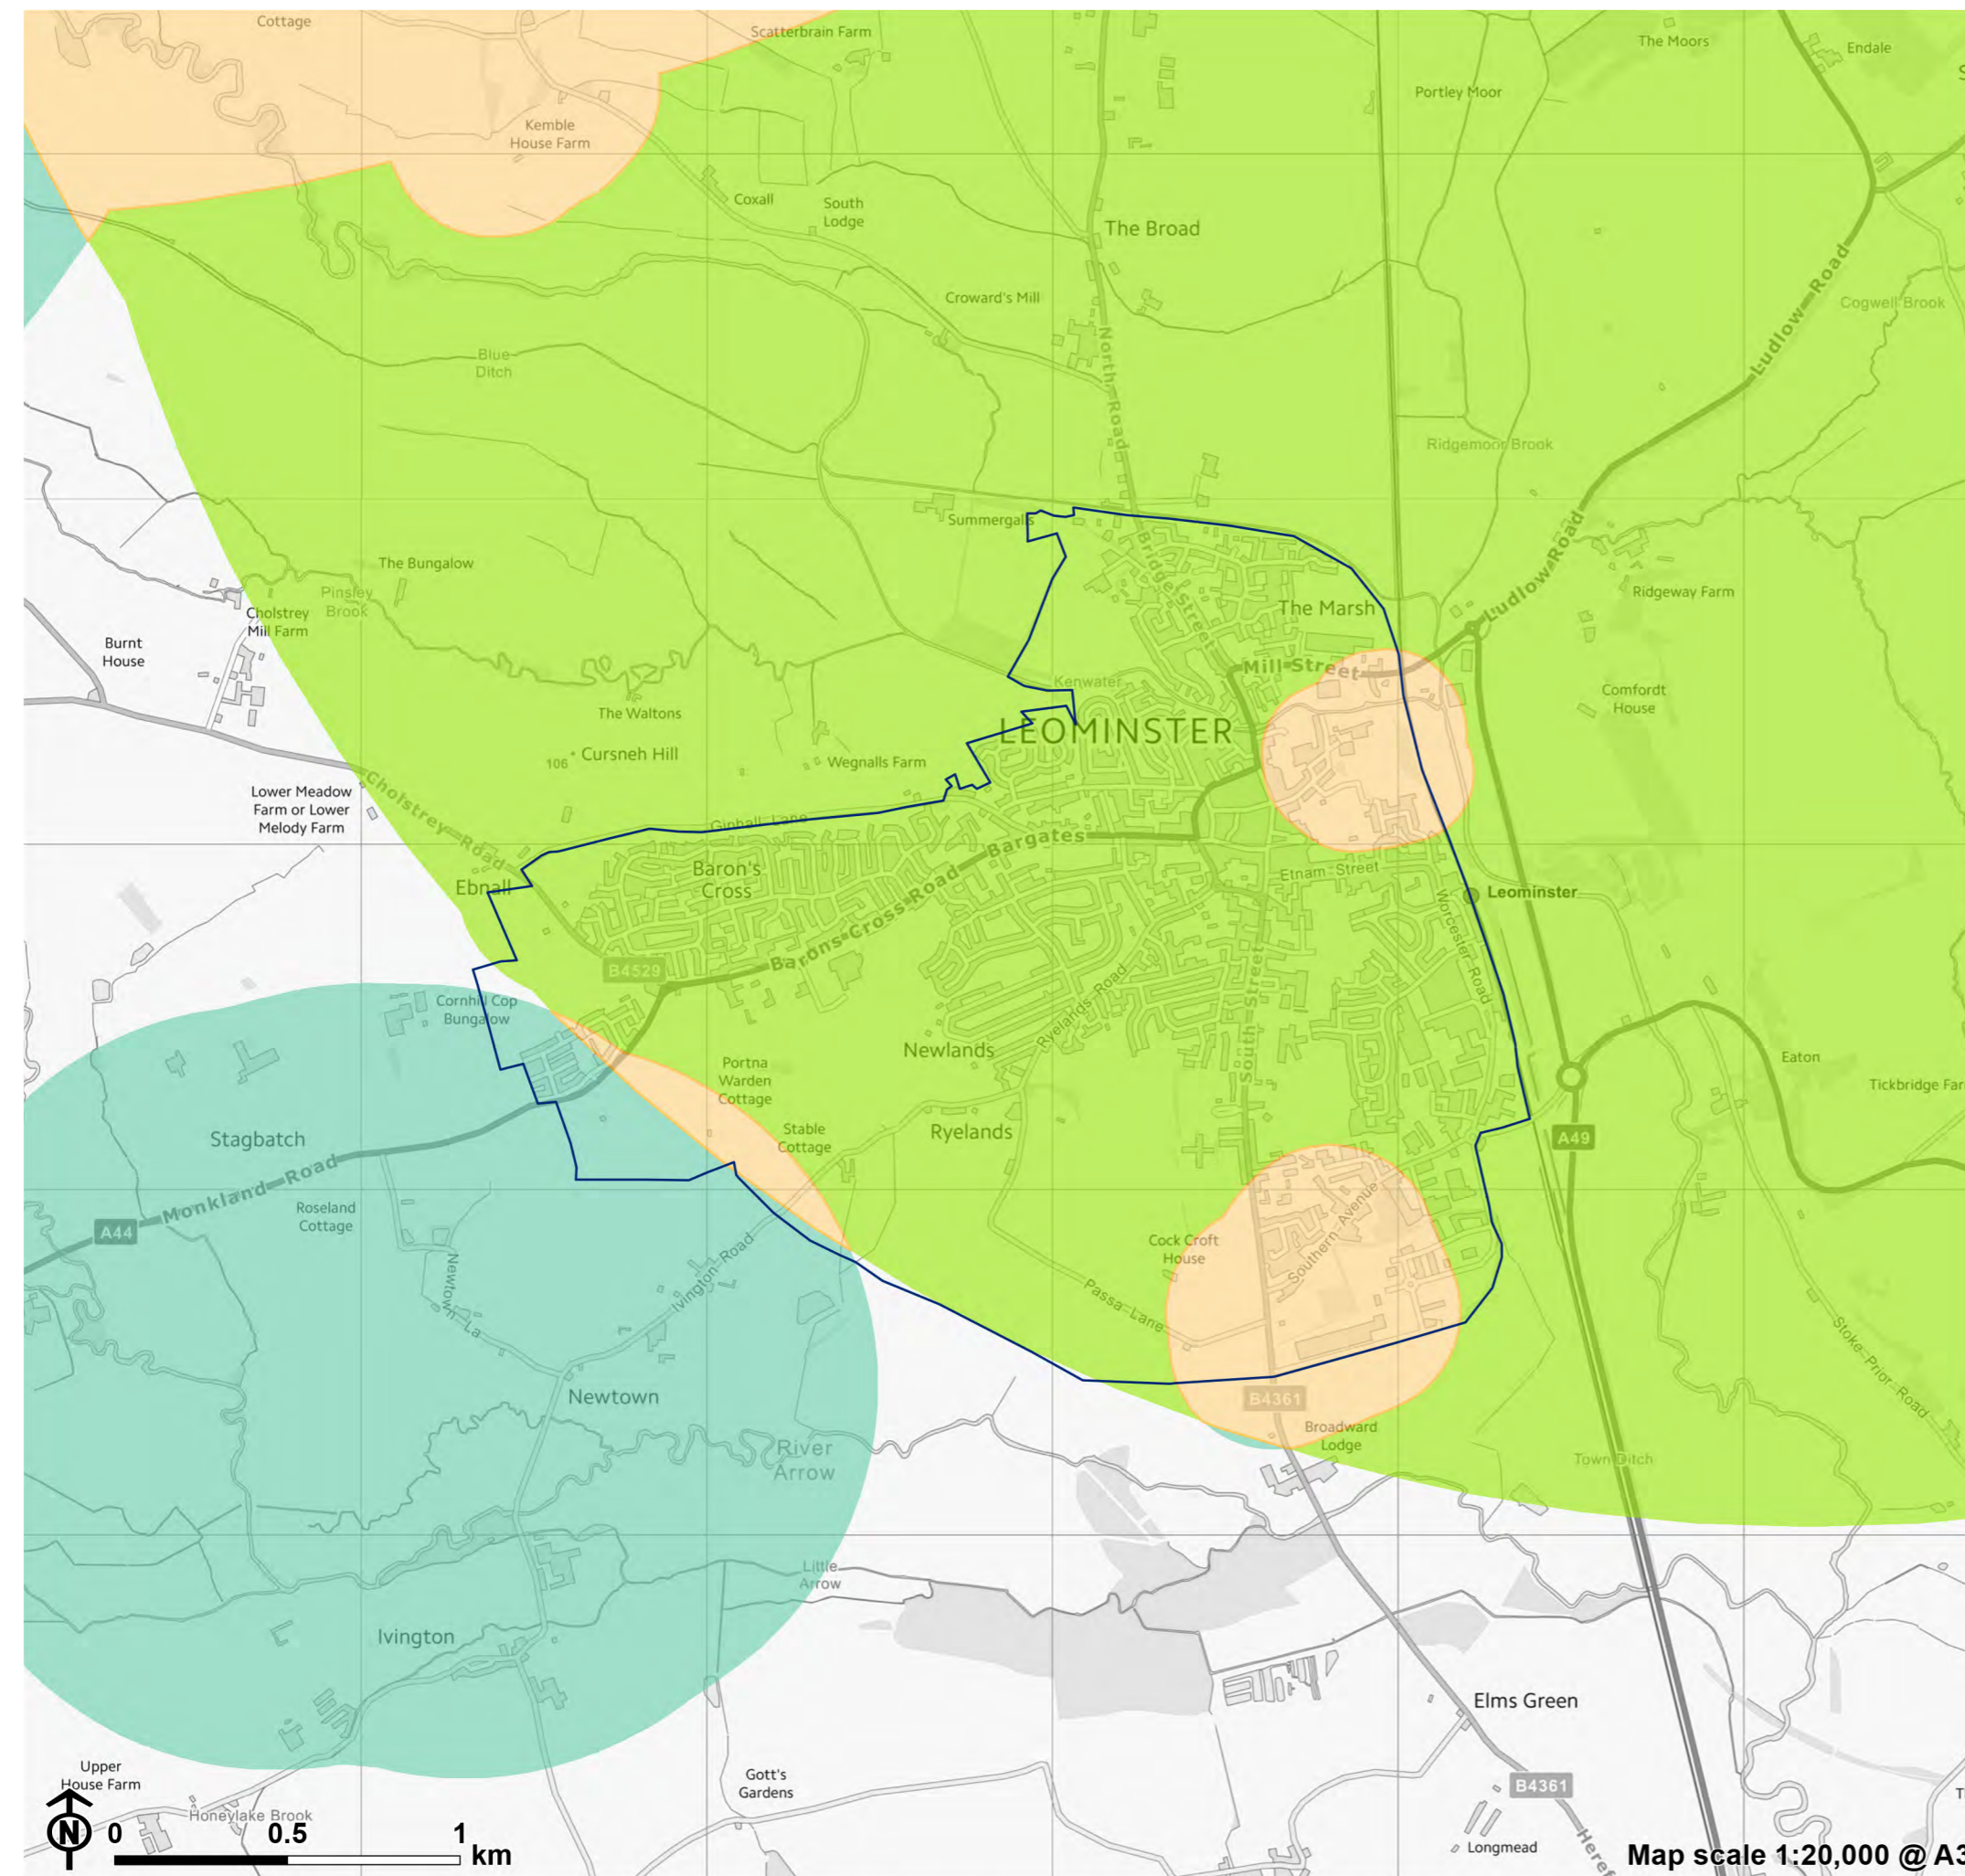

Source: Herefordshire Council, Natural England, Ordnance Survey

Map scale 1:35,000 @ A3

Figure 8.10: Access to different types of greenspace in Kington

- Herefordshire boundary
- Kington boundary
- Access to amenity greenspace only
- Access to natural and semi-natural greenspace only
- Access to two types of accessible greenspace
- Access to three types of accessible greenspace

Source: Herefordshire Council, Natural England, Ordnance Survey

Map scale 1:15,000 @ A3

Figure 8.11: Access to different types of greenspace in Ledbury

- Herefordshire boundary
- Ledbury boundary
- Access to amenity greenspace only
- Access to natural and semi-natural greenspace only
- Access to two types of accessible greenspace
- Access to three types of accessible greenspace

Source: Herefordshire Council, Natural England, Ordnance Survey

Map scale 1:15,000 @ A3

Figure 8.12: Access to different types of greenspace in Leominster

- Herefordshire boundary
- Leominster boundary
- Access to amenity greenspace only
- Access to natural and semi-natural greenspace only
- Access to two types of accessible greenspace
- Access to three types of accessible greenspace

Source: Herefordshire Council, Natural England, Ordnance Survey

Map scale 1:20,000 @ A3