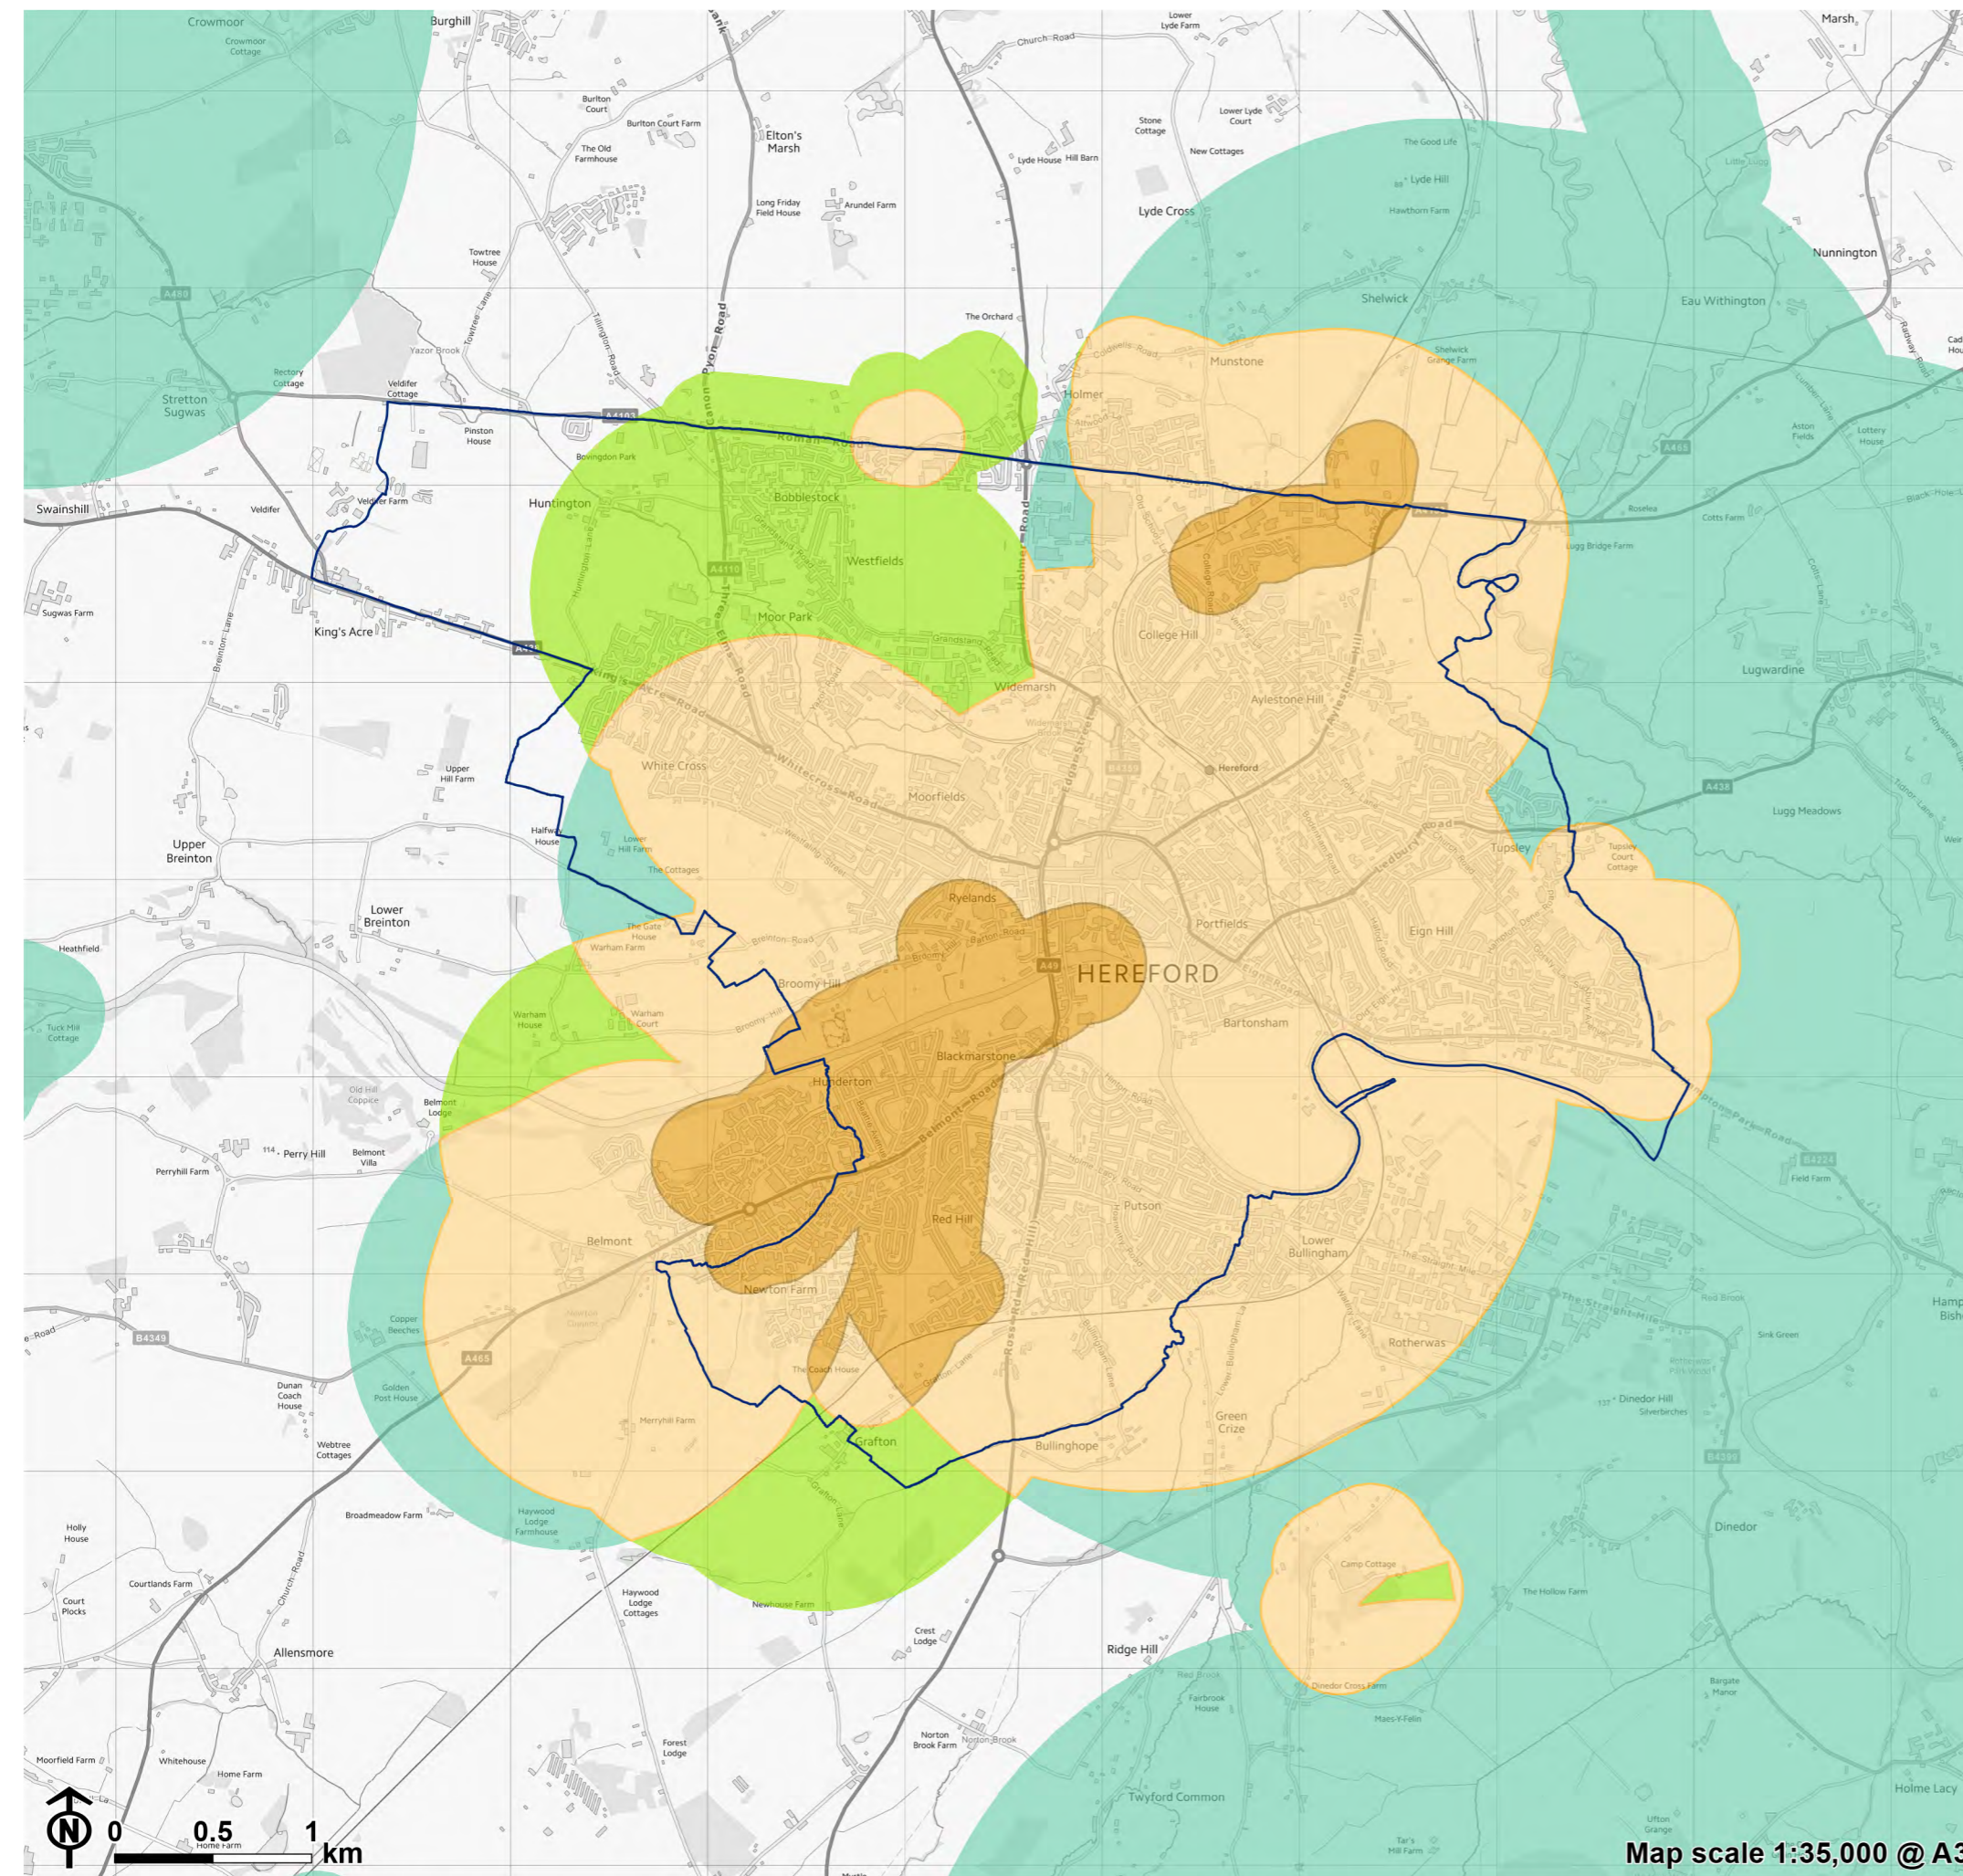

Source: Herefordshire Council, Natural England, Ordnance Survey

Figure 8.8: Access to different types of greenspace in Bromyard

- Herefordshire boundary
- Bromyard boundary
- Access to amenity greenspace only
- Access to natural and semi-natural greenspace only
- Access to two types of accessible greenspace
- Access to three types of accessible greenspace

Map scale 1:15,000 @ A3

Source: Herefordshire Council, Natural England, Ordnance Survey

Figure 8.9: Access to different types of greenspace in Hereford

-  Herefordshire boundary
-  Hereford boundary
-  Access to amenity greenspace only
-  Access to natural and semi-natural greenspace only
-  Access to two types of accessible greenspace
-  Access to three types of accessible greenspace

Source: Herefordshire Council, Natural England, Ordnance Survey

Map scale 1:35,000 @ A3

Figure 8.10: Access to different types of greenspace in Kington

- Herefordshire boundary
- Kington boundary
- Access to amenity greenspace only
- Access to natural and semi-natural greenspace only
- Access to two types of accessible greenspace
- Access to three types of accessible greenspace

Source: Herefordshire Council, Natural England, Ordnance Survey

Map scale 1:20,000 @ A3