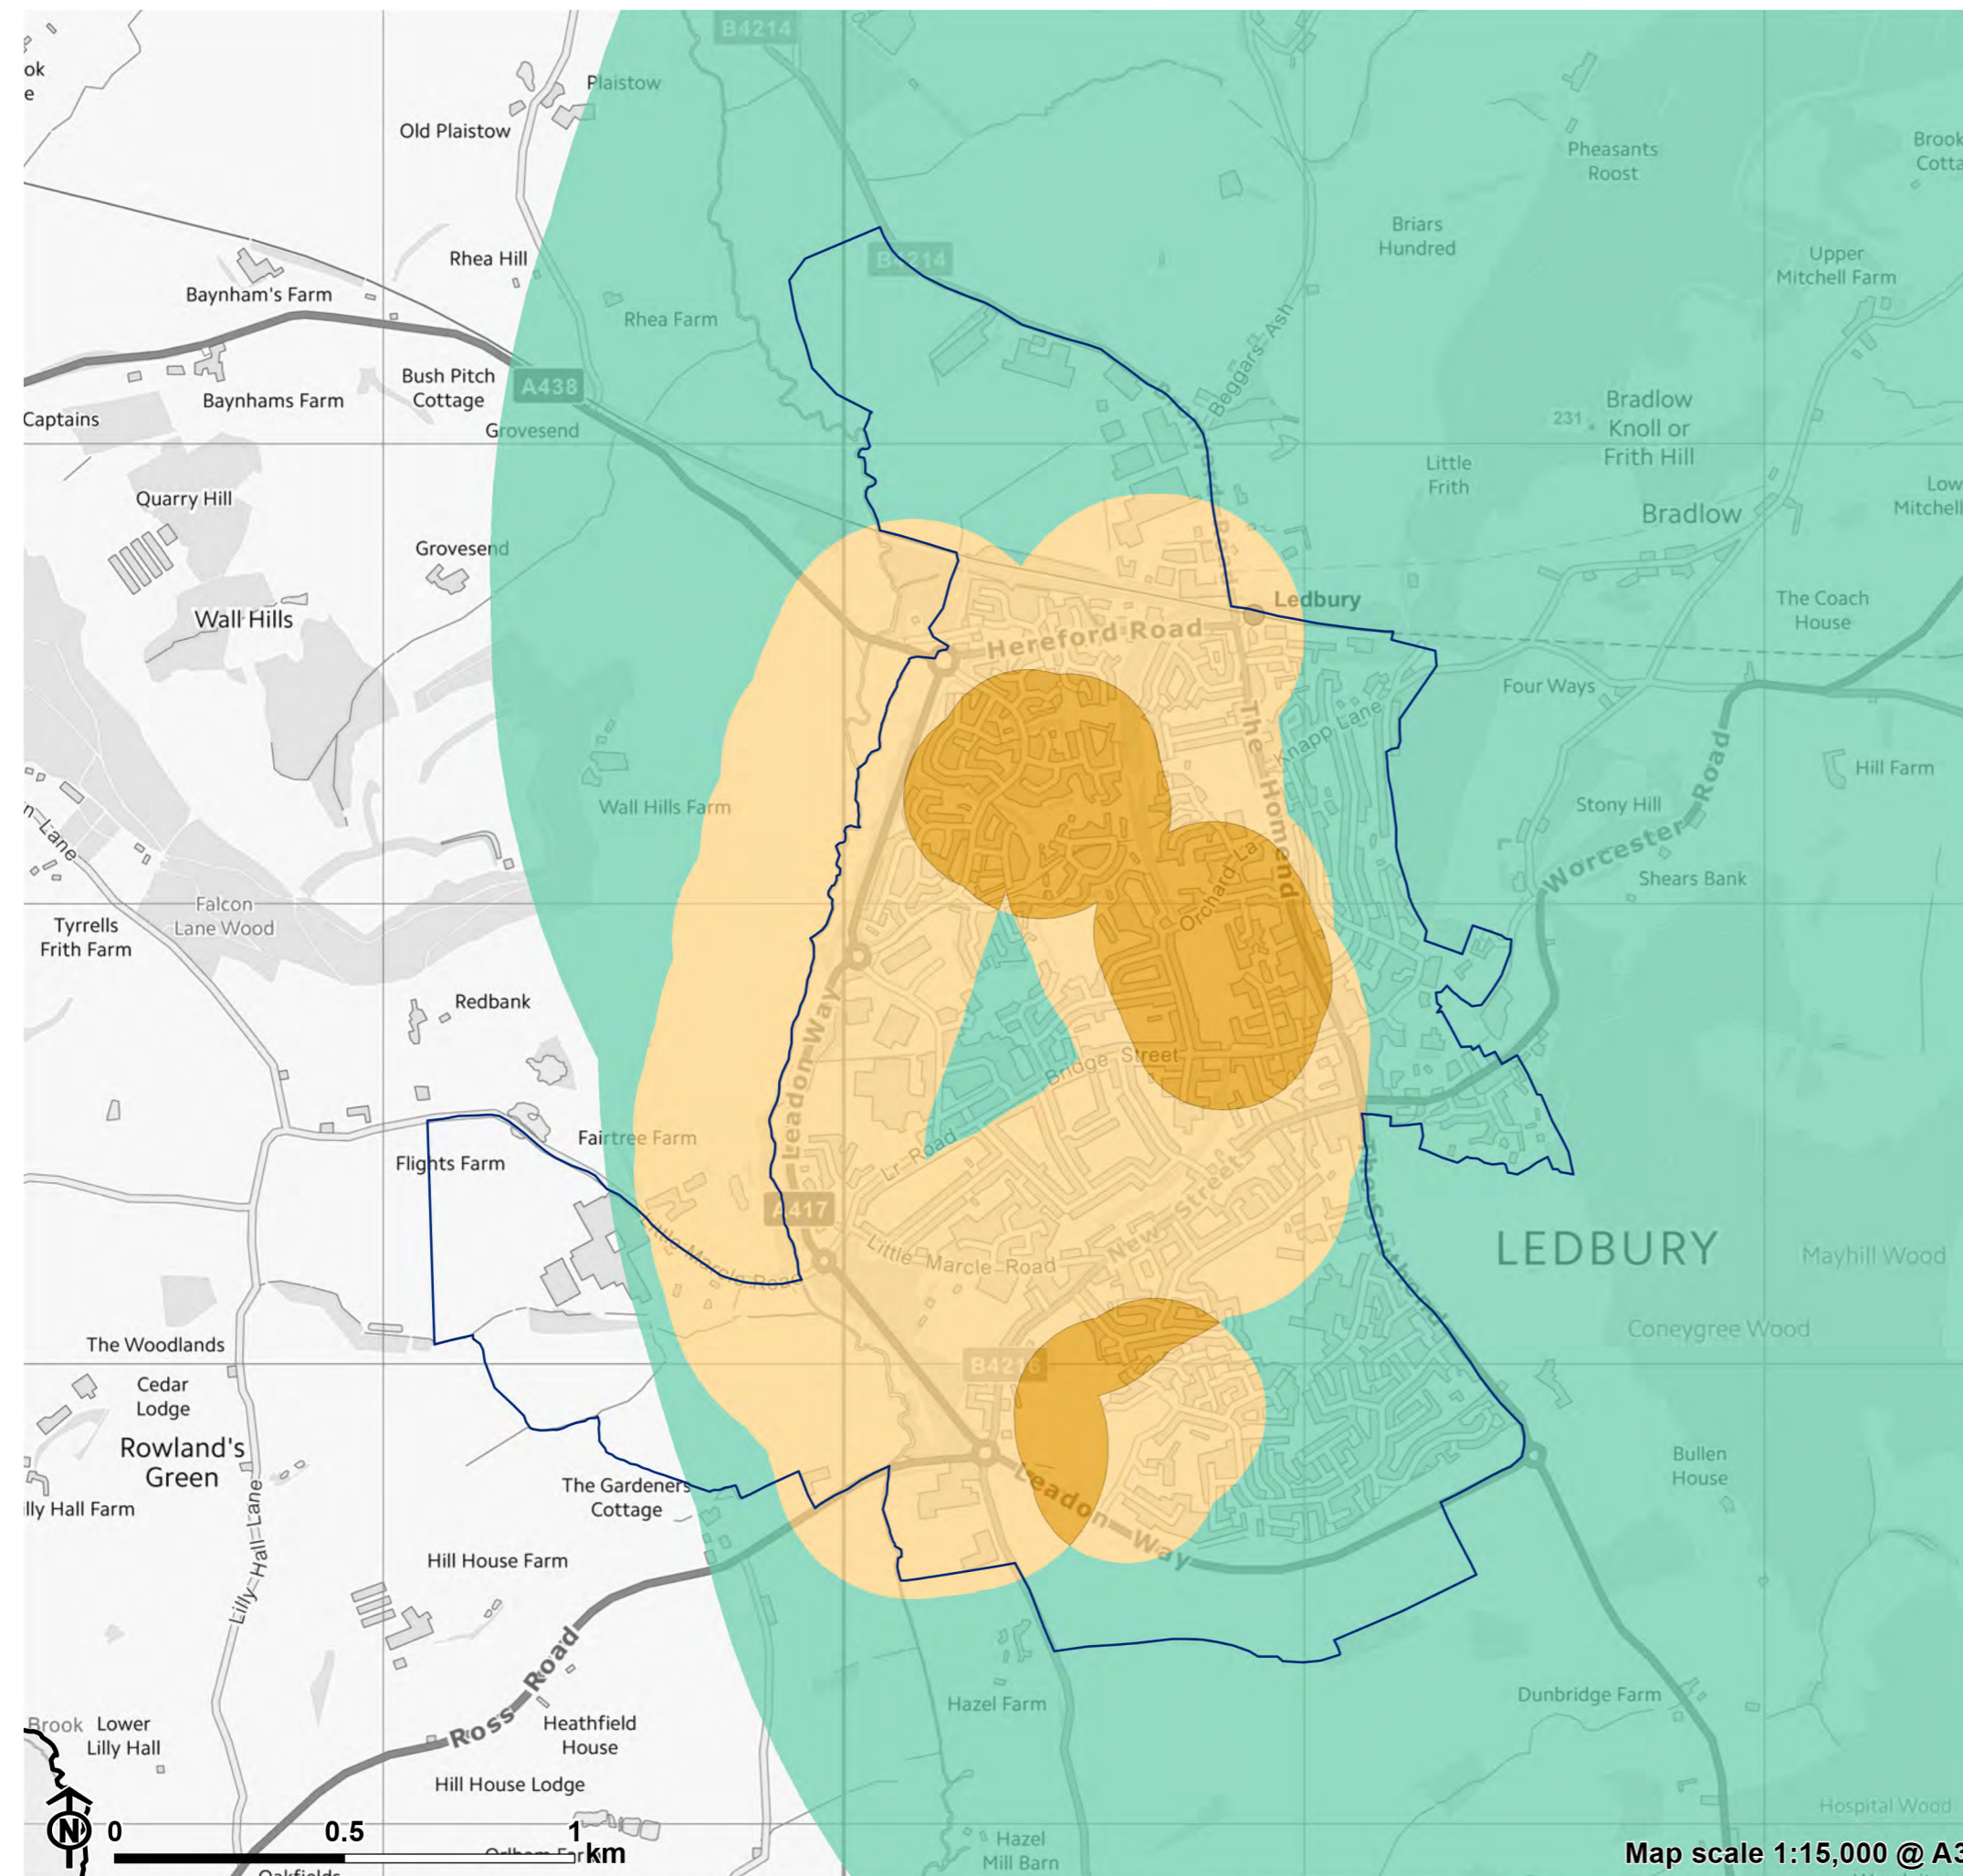

Source: Herefordshire Council, Natural England, Ordnance Survey

Map scale 1:35,000 @ A3

Figure 8.10: Access to different types of greenspace in Kington

- Herefordshire boundary
- Kington boundary
- Access to amenity greenspace only
- Access to natural and semi-natural greenspace only
- Access to two types of accessible greenspace
- Access to three types of accessible greenspace

Source: Herefordshire Council, Natural England, Ordnance Survey

Map scale 1:15,000 @ A3

Figure 8.11: Access to different types of greenspace in Ledbury

- Herefordshire boundary
- Ledbury boundary
- Access to amenity greenspace only
- Access to natural and semi-natural greenspace only
- Access to two types of accessible greenspace
- Access to three types of accessible greenspace

Source: Herefordshire Council, Natural England, Ordnance Survey

Map scale 1:15,000 @ A3

Figure 8.12: Access to different types of greenspace in Leominster

- Herefordshire boundary
- Leominster boundary
- Access to amenity greenspace only
- Access to natural and semi-natural greenspace only
- Access to two types of accessible greenspace
- Access to three types of accessible greenspace

Source: Herefordshire Council, Natural England, Ordnance Survey

Map scale 1:20,000 @ A3