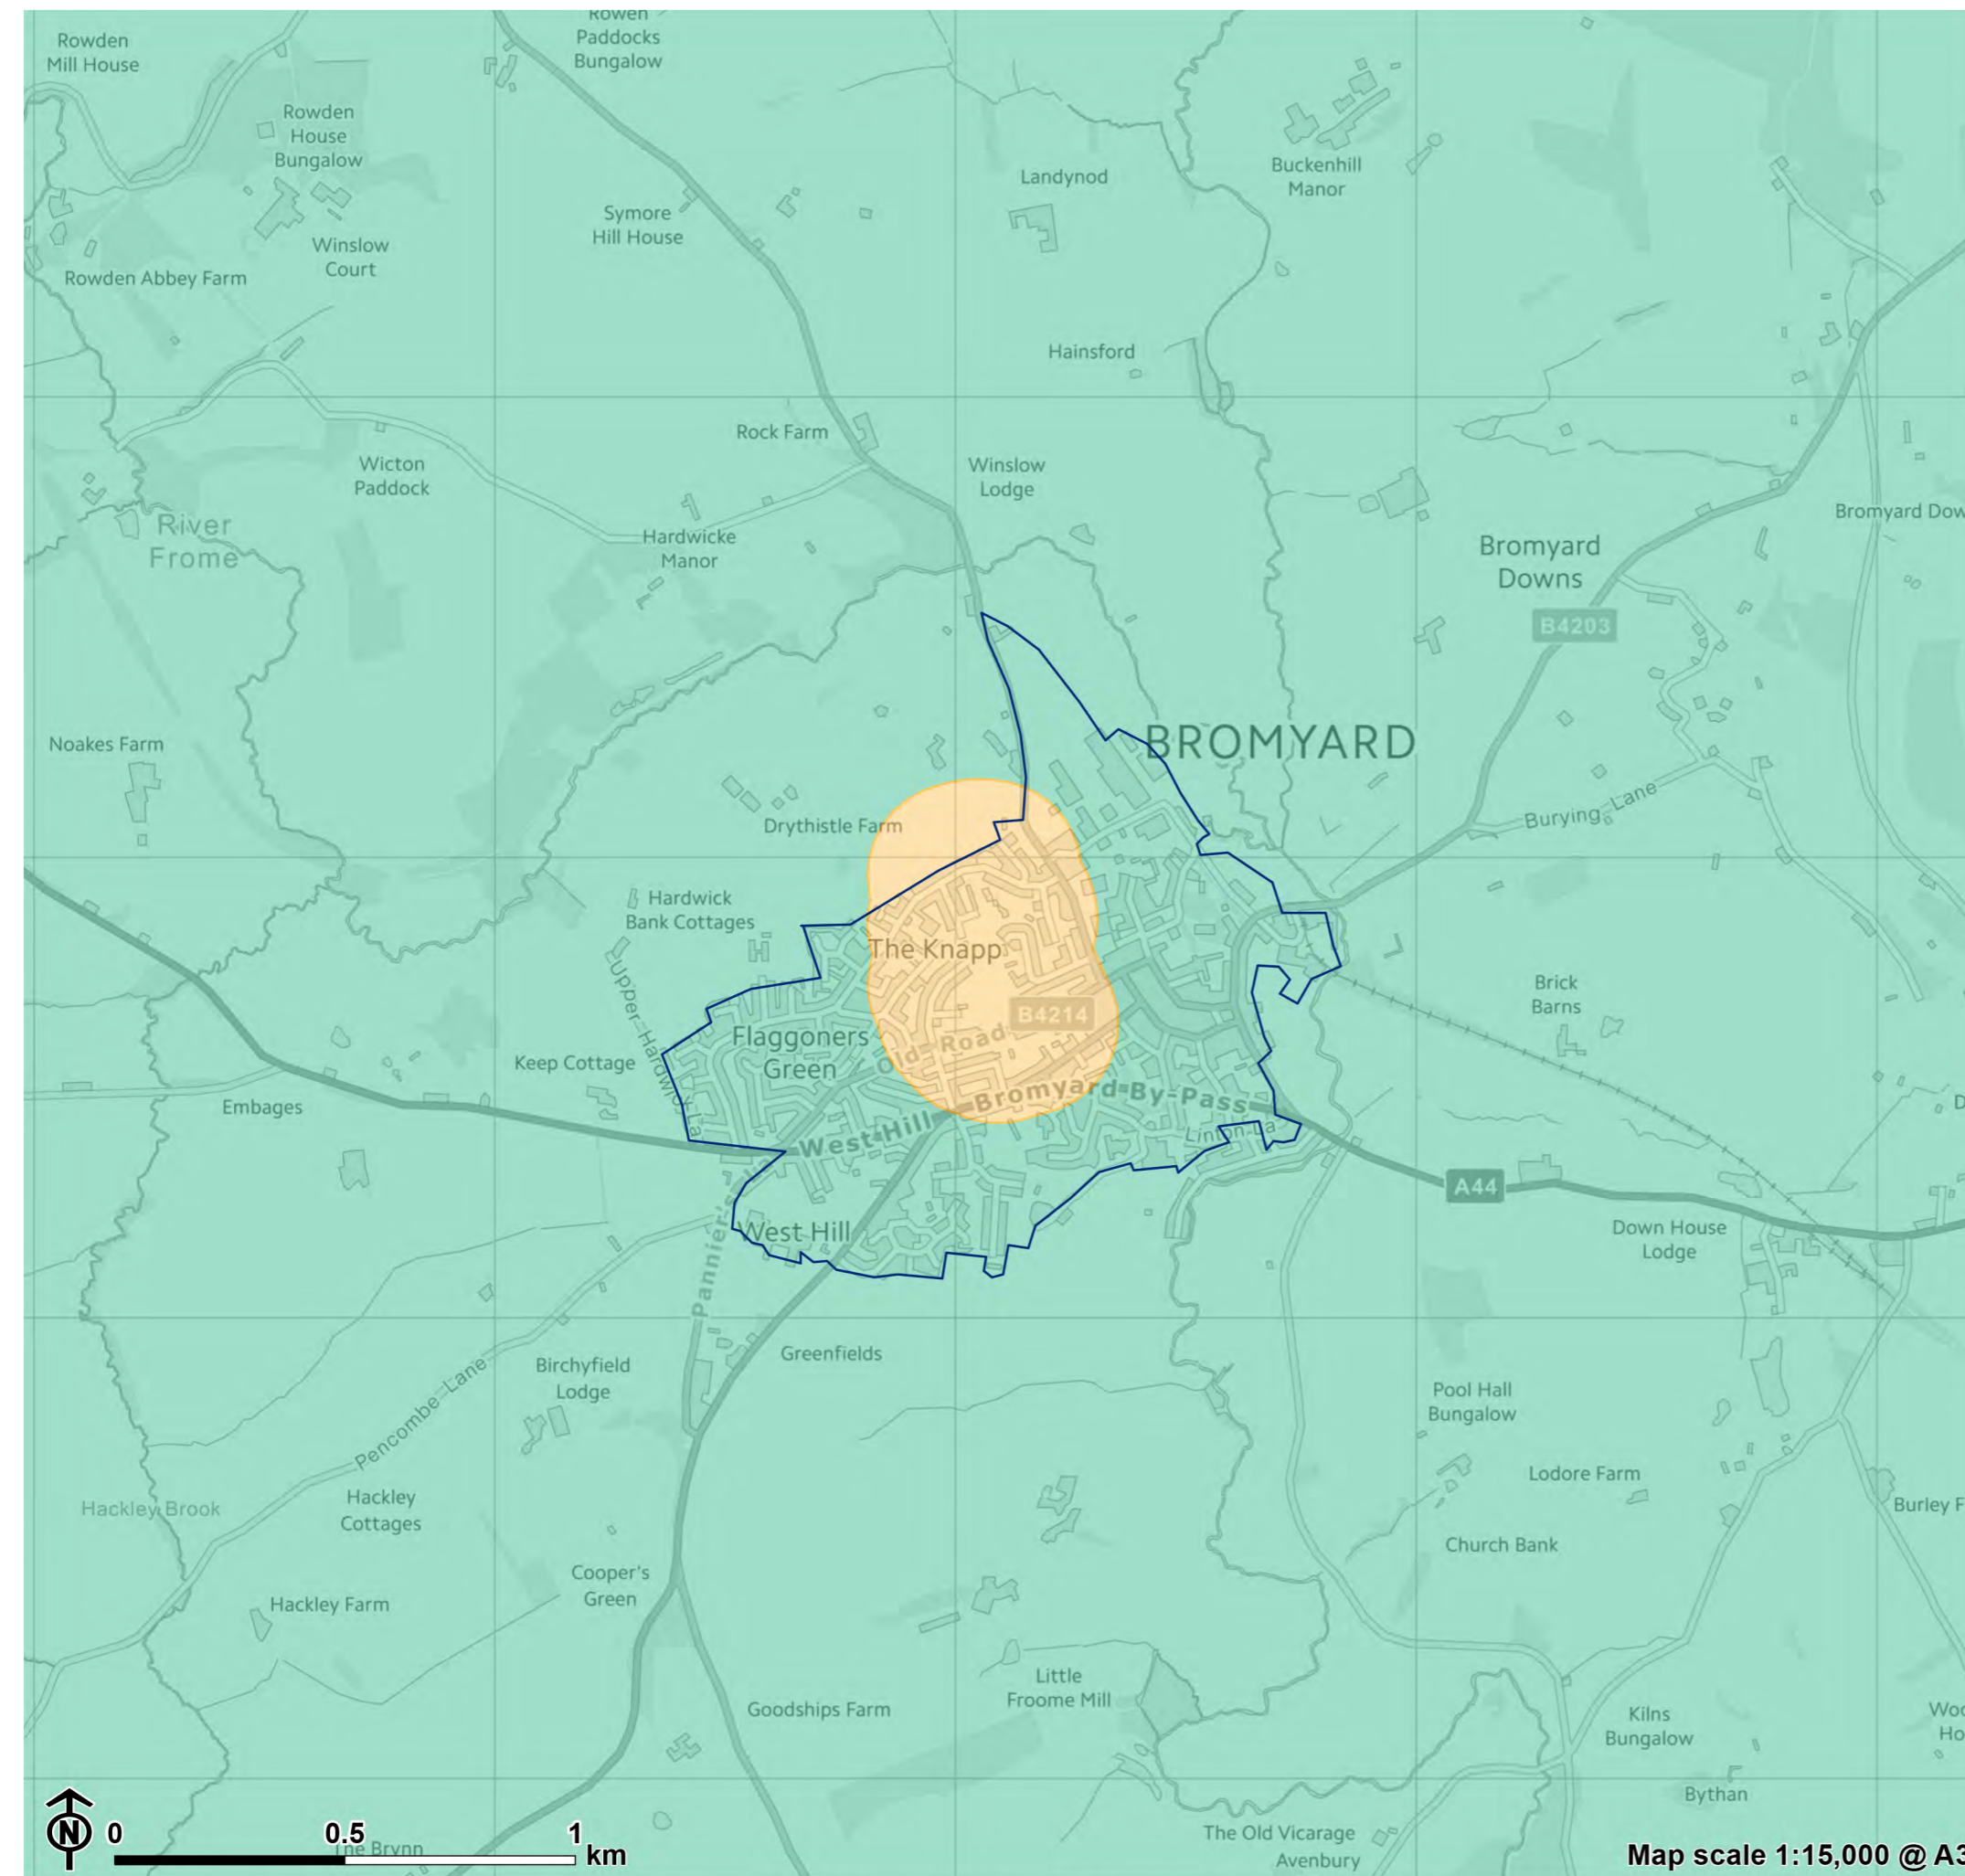

Figure 8.7: Access to different types of greenspace

- Herefordshire boundary
- Access to amenity greenspace only
- Access to natural and semi-natural greenspace only
- Access to two types of accessible greenspace
- Access to three types of accessible greenspace

Source: Herefordshire Council, Natural England, Ordnance Survey

Figure 8.8: Access to different types of greenspace in Bromyard

- Herefordshire boundary
- Bromyard boundary
- Access to amenity greenspace only
- Access to natural and semi-natural greenspace only
- Access to two types of accessible greenspace
- Access to three types of accessible greenspace

Source: Herefordshire Council, Natural England, Ordnance Survey

Map scale 1:20,000 @ A3