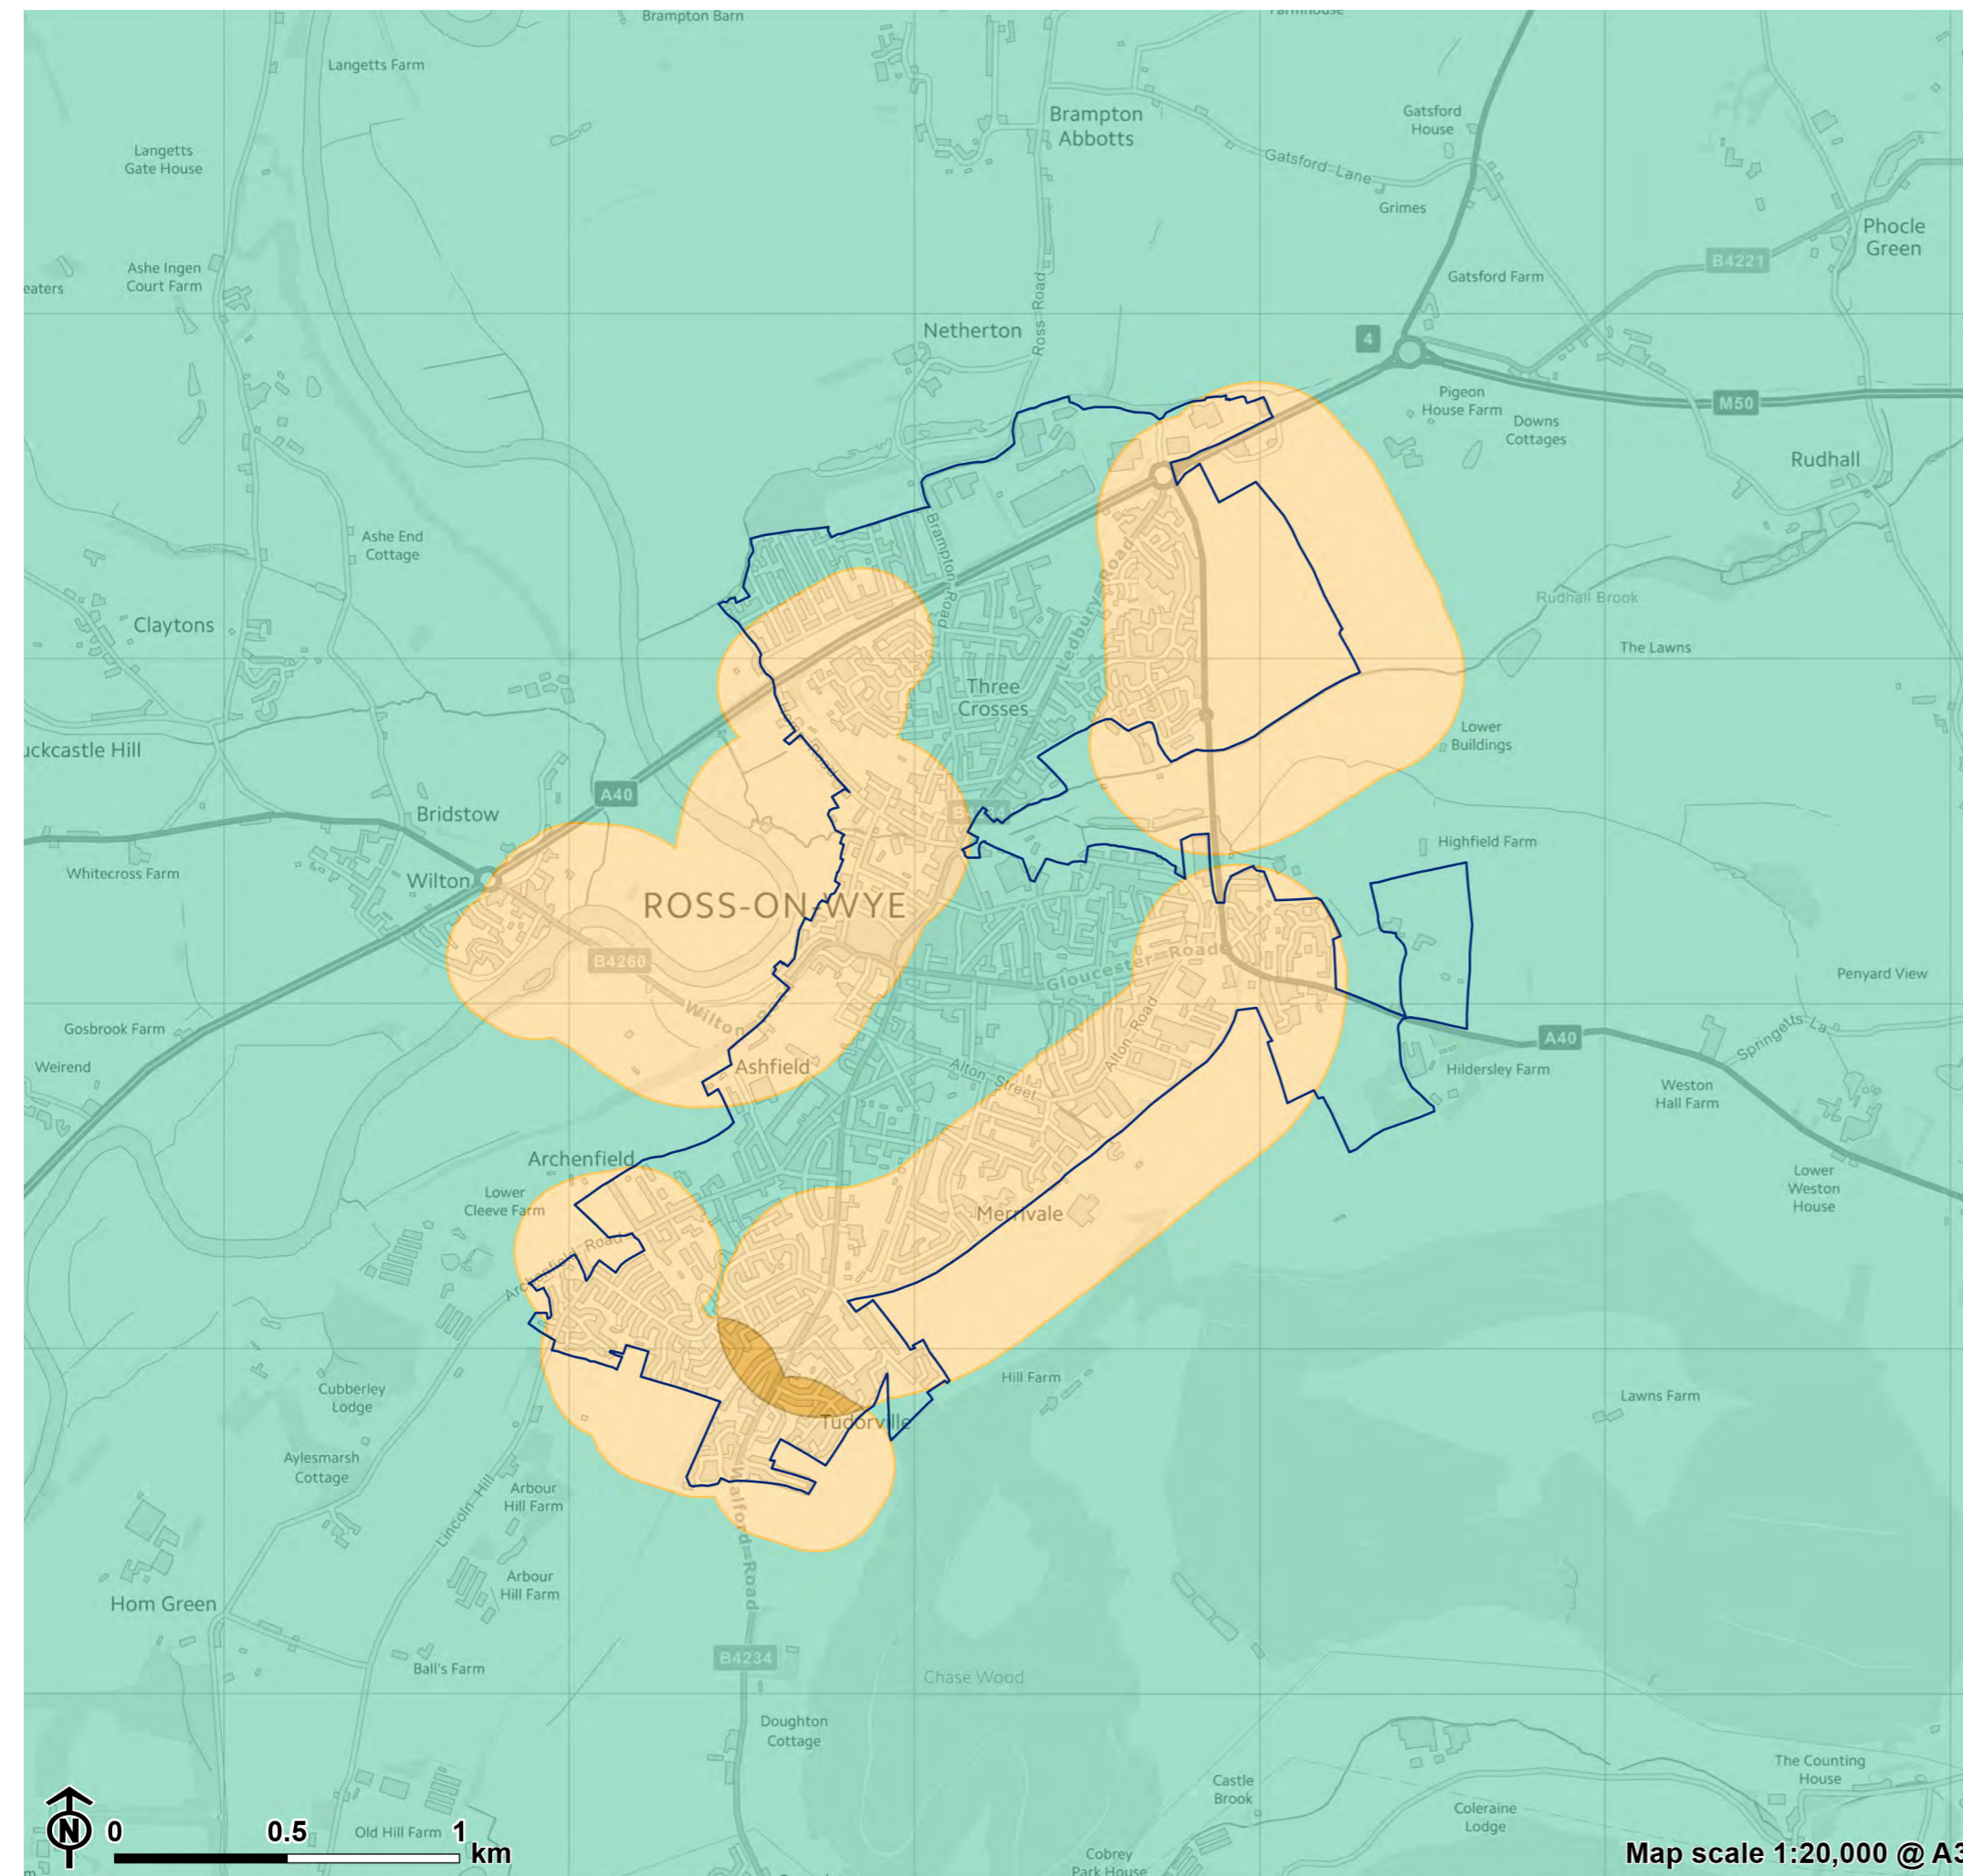

Source: Herefordshire Council, Natural England, Ordnance Survey

Map scale 1:35,000 @ A3

Figure 8.10: Access to different types of greenspace in Kington

- Herefordshire boundary
- Kington boundary
- Access to amenity greenspace only
- Access to natural and semi-natural greenspace only
- Access to two types of accessible greenspace
- Access to three types of accessible greenspace

Source: Herefordshire Council, Natural England, Ordnance Survey

Map scale 1:15,000 @ A3

Figure 8.11: Access to different types of greenspace in Ledbury

- Herefordshire boundary
- Ledbury boundary
- Access to amenity greenspace only
- Access to natural and semi-natural greenspace only
- Access to two types of accessible greenspace
- Access to three types of accessible greenspace

Source: Herefordshire Council, Natural England, Ordnance Survey

Map scale 1:15,000 @ A3

Figure 8.12: Access to different types of greenspace in Leominster

- Herefordshire boundary
- Leominster boundary
- Access to amenity greenspace only
- Access to natural and semi-natural greenspace only
- Access to two types of accessible greenspace
- Access to three types of accessible greenspace

Source: Herefordshire Council, Natural England, Ordnance Survey

Map scale 1:20,000 @ A3