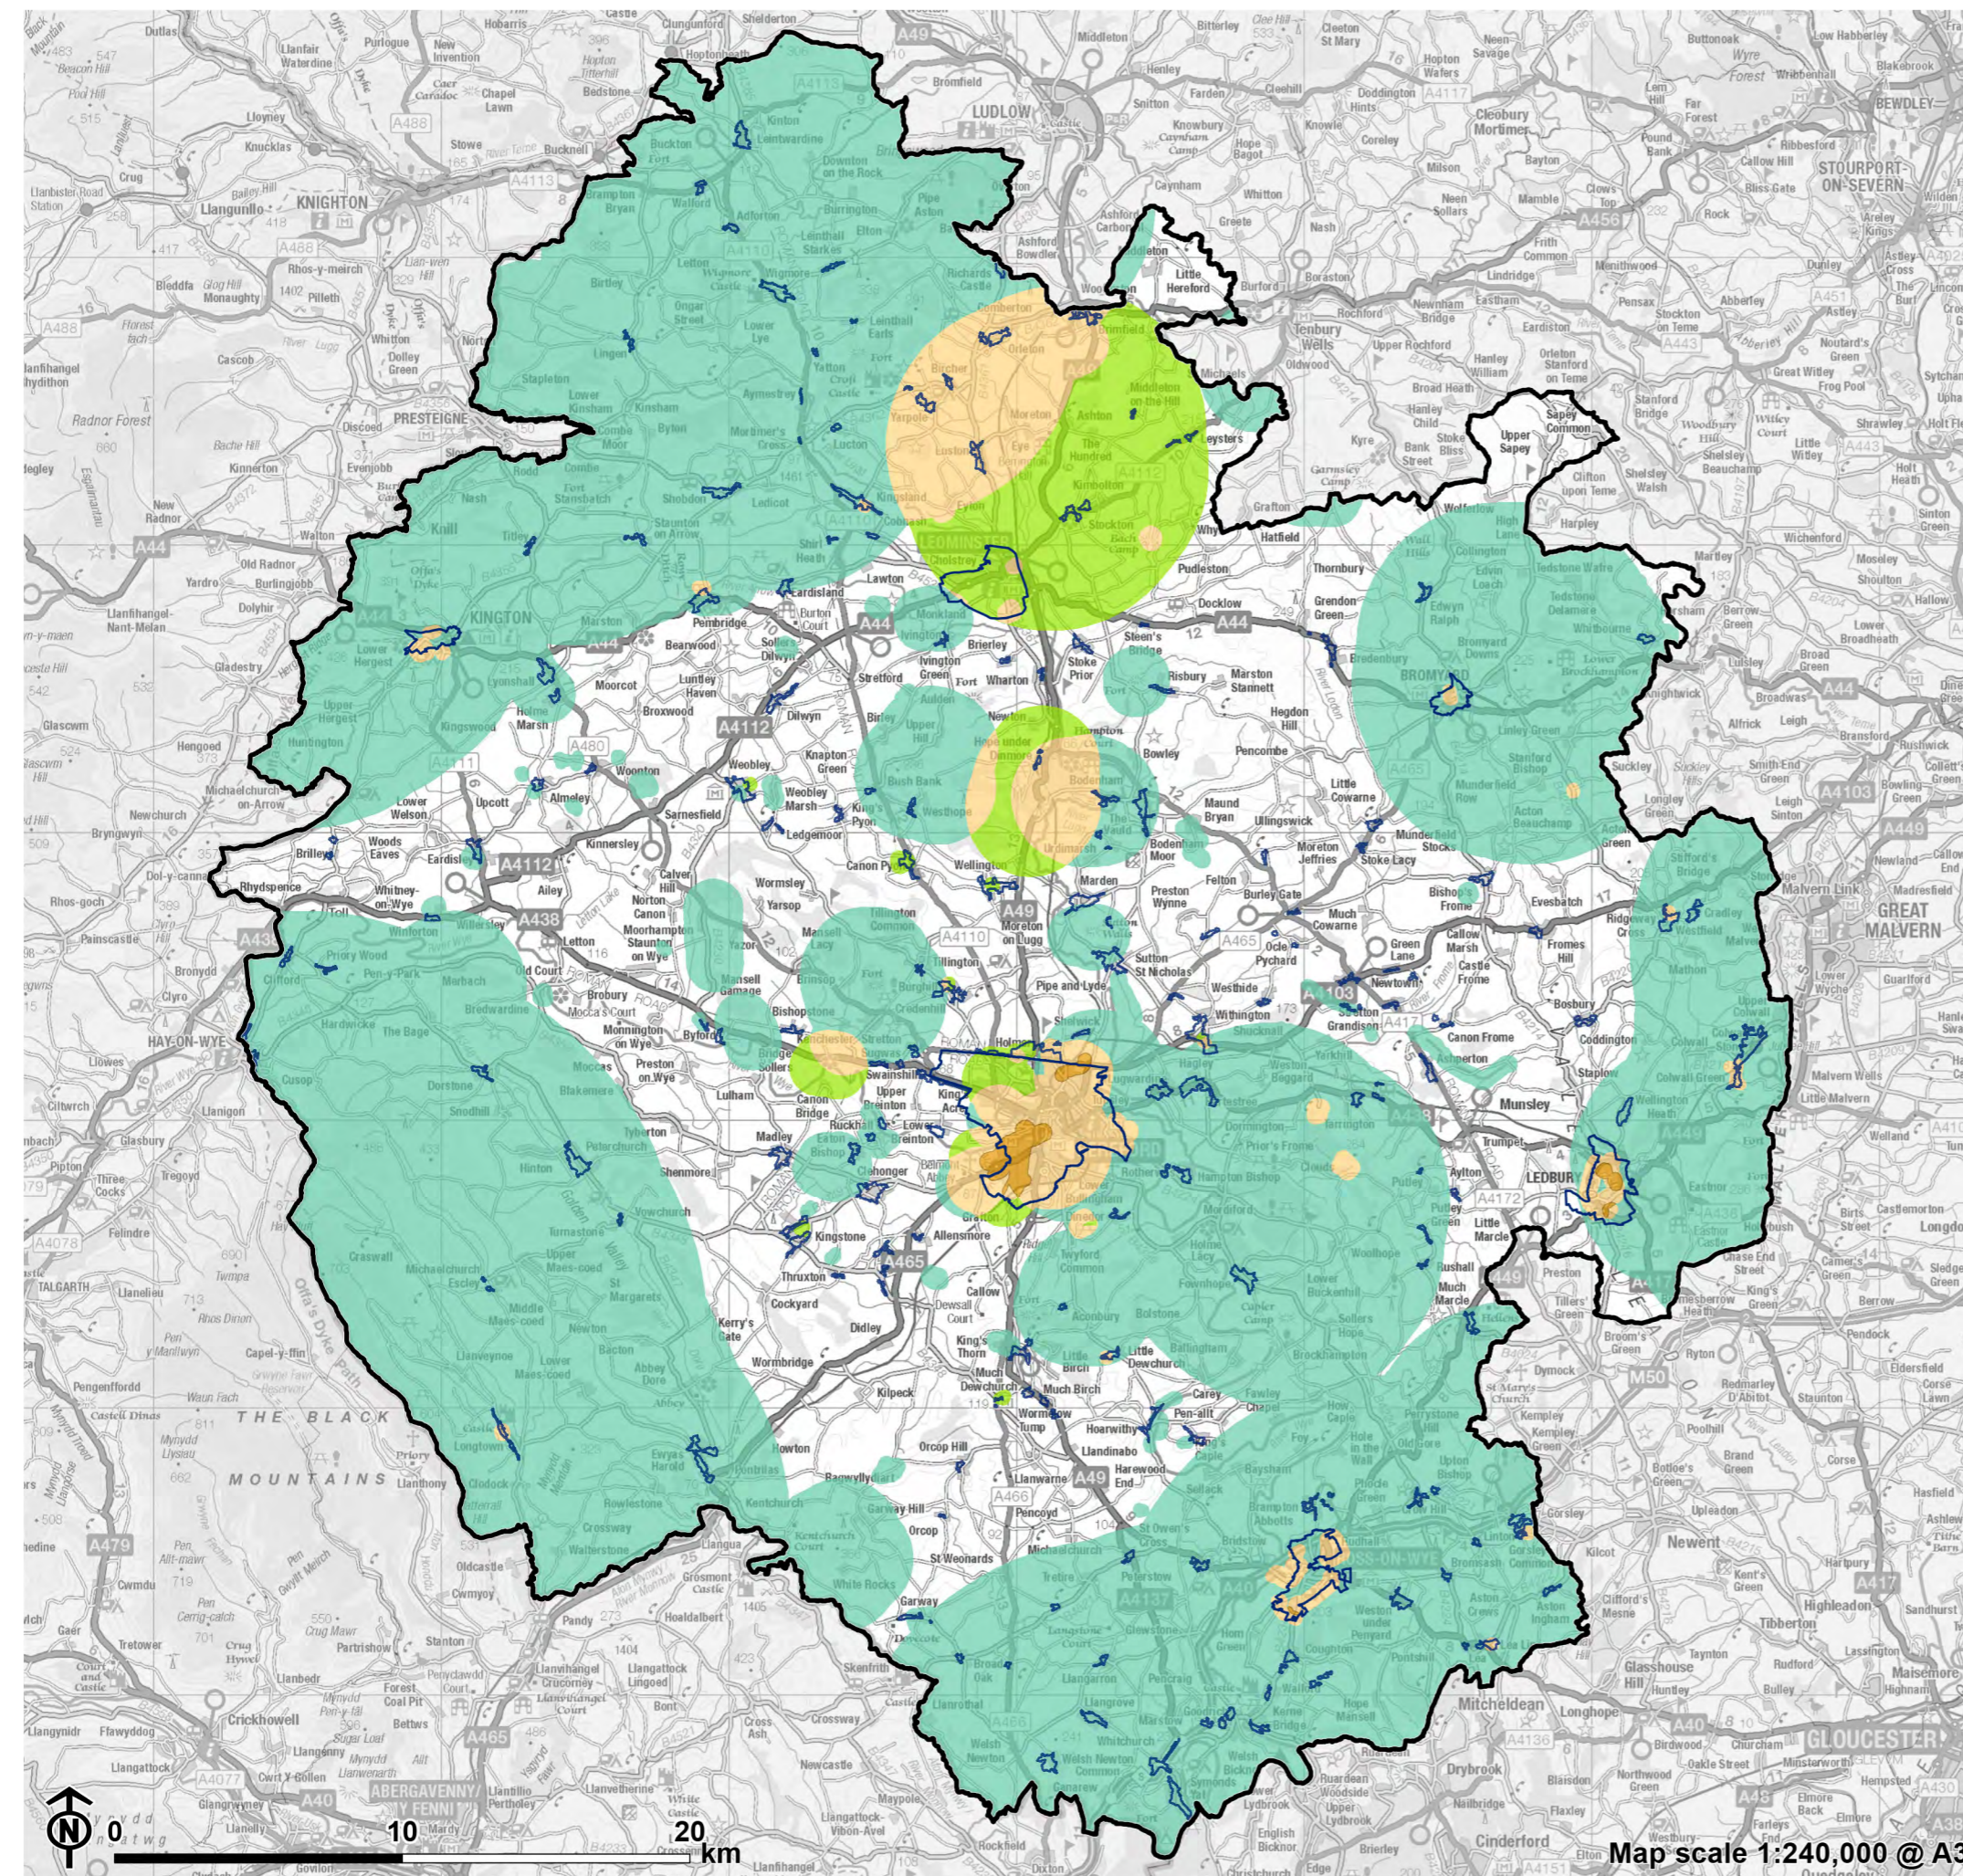

Figure 8.7: Access to different types of greenspace

- Herefordshire boundary
- Access to amenity greenspace only
- Access to natural and semi-natural greenspace only
- Access to two types of accessible greenspace
- Access to three types of accessible greenspace

Source: Herefordshire Council, Natural England, Ordnance Survey

Figure 8.8: Access to different types of greenspace in Bromyard

- Herefordshire boundary
- Bromyard boundary
- Access to amenity greenspace only
- Access to natural and semi-natural greenspace only
- Access to two types of accessible greenspace
- Access to three types of accessible greenspace

Map scale 1:15,000 @ A3

Source: Herefordshire Council, Natural England, Ordnance Survey

Figure 8.9: Access to different types of greenspace in Hereford

-  Herefordshire boundary
-  Hereford boundary
-  Access to amenity greenspace only
-  Access to natural and semi-natural greenspace only
-  Access to two types of accessible greenspace
-  Access to three types of accessible greenspace

Source: Herefordshire Council, Natural England, Ordnance Survey

Map scale 1:20,000 @ A3