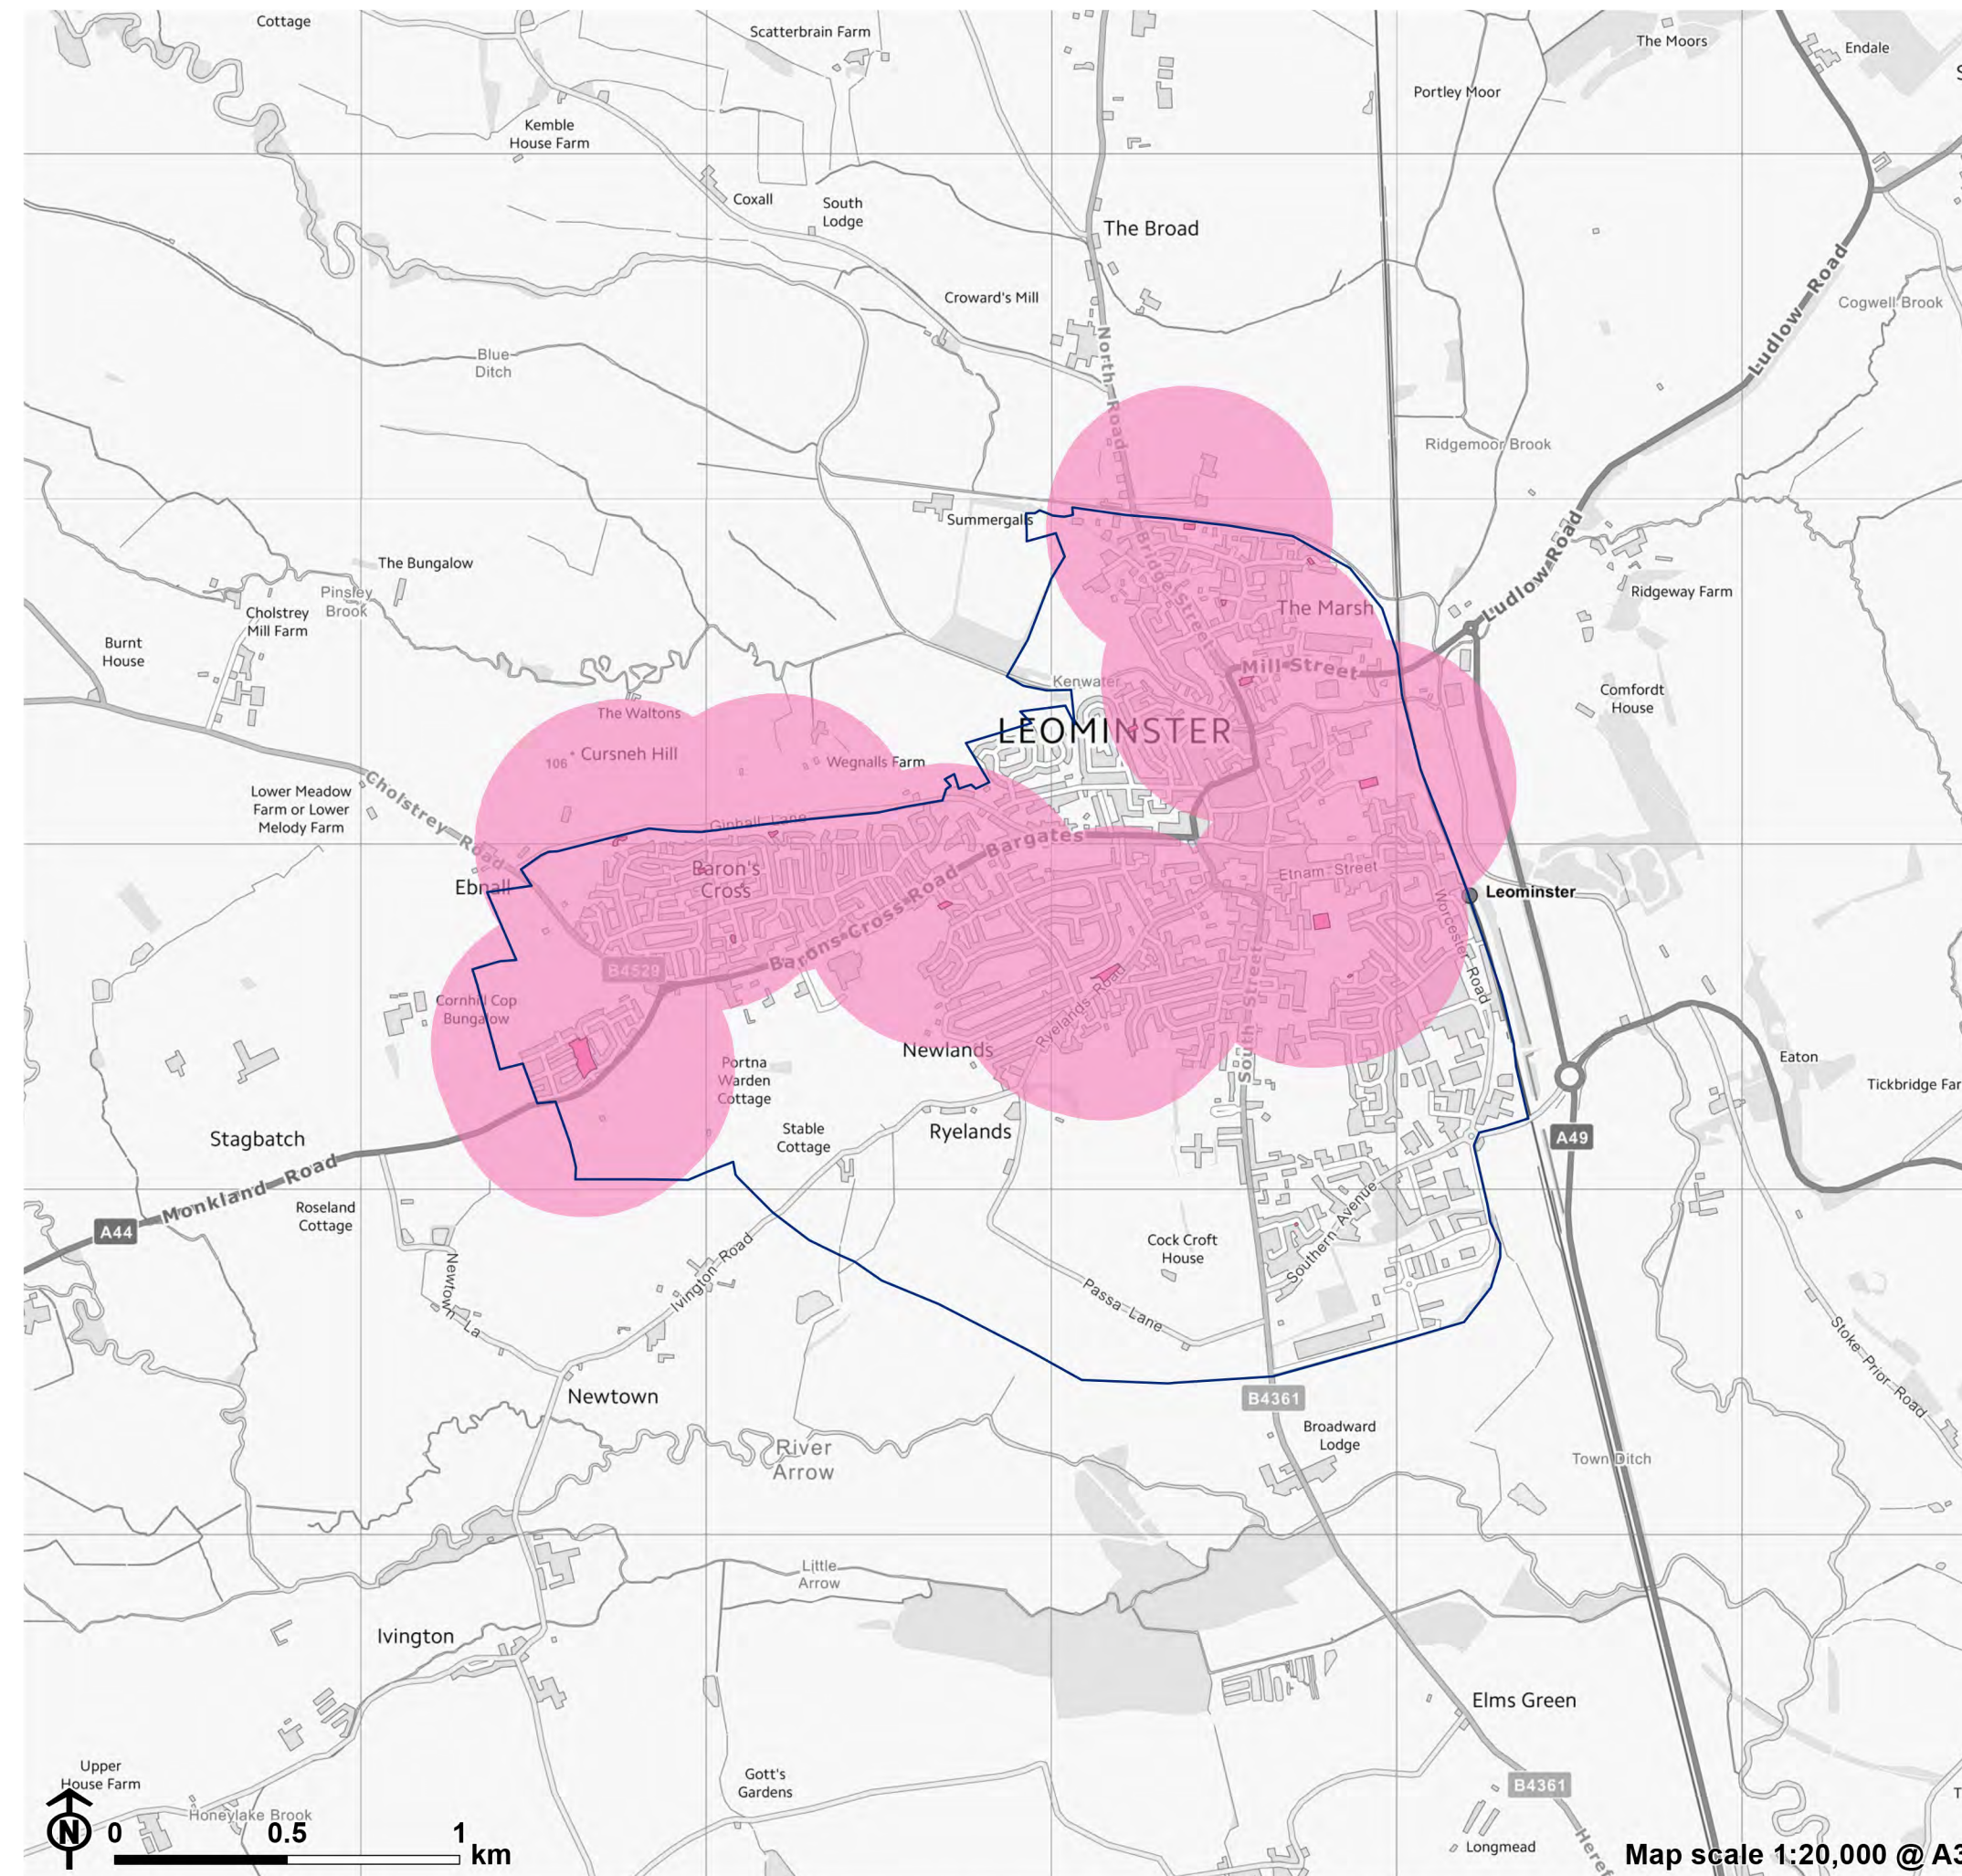

Map scale 1:15,000 @ A3

Source: Herefordshire Council, Ordnance Survey

**Figure 8.28: Access to doorstep play provision in Ledbury**

- Herefordshire boundary
- Ledbury boundary
- Greenspace**
- Provision for children and teenagers
- 100m access buffer**
- Provision for children and teenagers buffer

Source: Herefordshire Council, Ordnance Survey

Map scale 1:15,000 @ A3

**Figure 8.29: Access to neighbourhood play provision in Leominster**

- Herefordshire boundary
- Leominster boundary
- Greenspace**
  - Provision for children and teenagers
- 1km access buffer**
  - Provision for children and teenagers buffer

Source: Herefordshire Council, Ordnance Survey

**Figure 8.30: Access to local play provision in Leominster**

- Herefordshire boundary
- Leominster boundary
- Greenspace**
  - Provision for children and teenagers
- 400m access buffer**
  - Provision for children and teenagers buffer

Source: Herefordshire Council, Ordnance Survey

**Figure 8.31: Access to doorstep play provision in Leominster**

- Herefordshire boundary
- Leominster boundary
- Greenspace**
- Provision for children and teenagers
- 100m access buffer**
- Provision for children and teenagers buffer