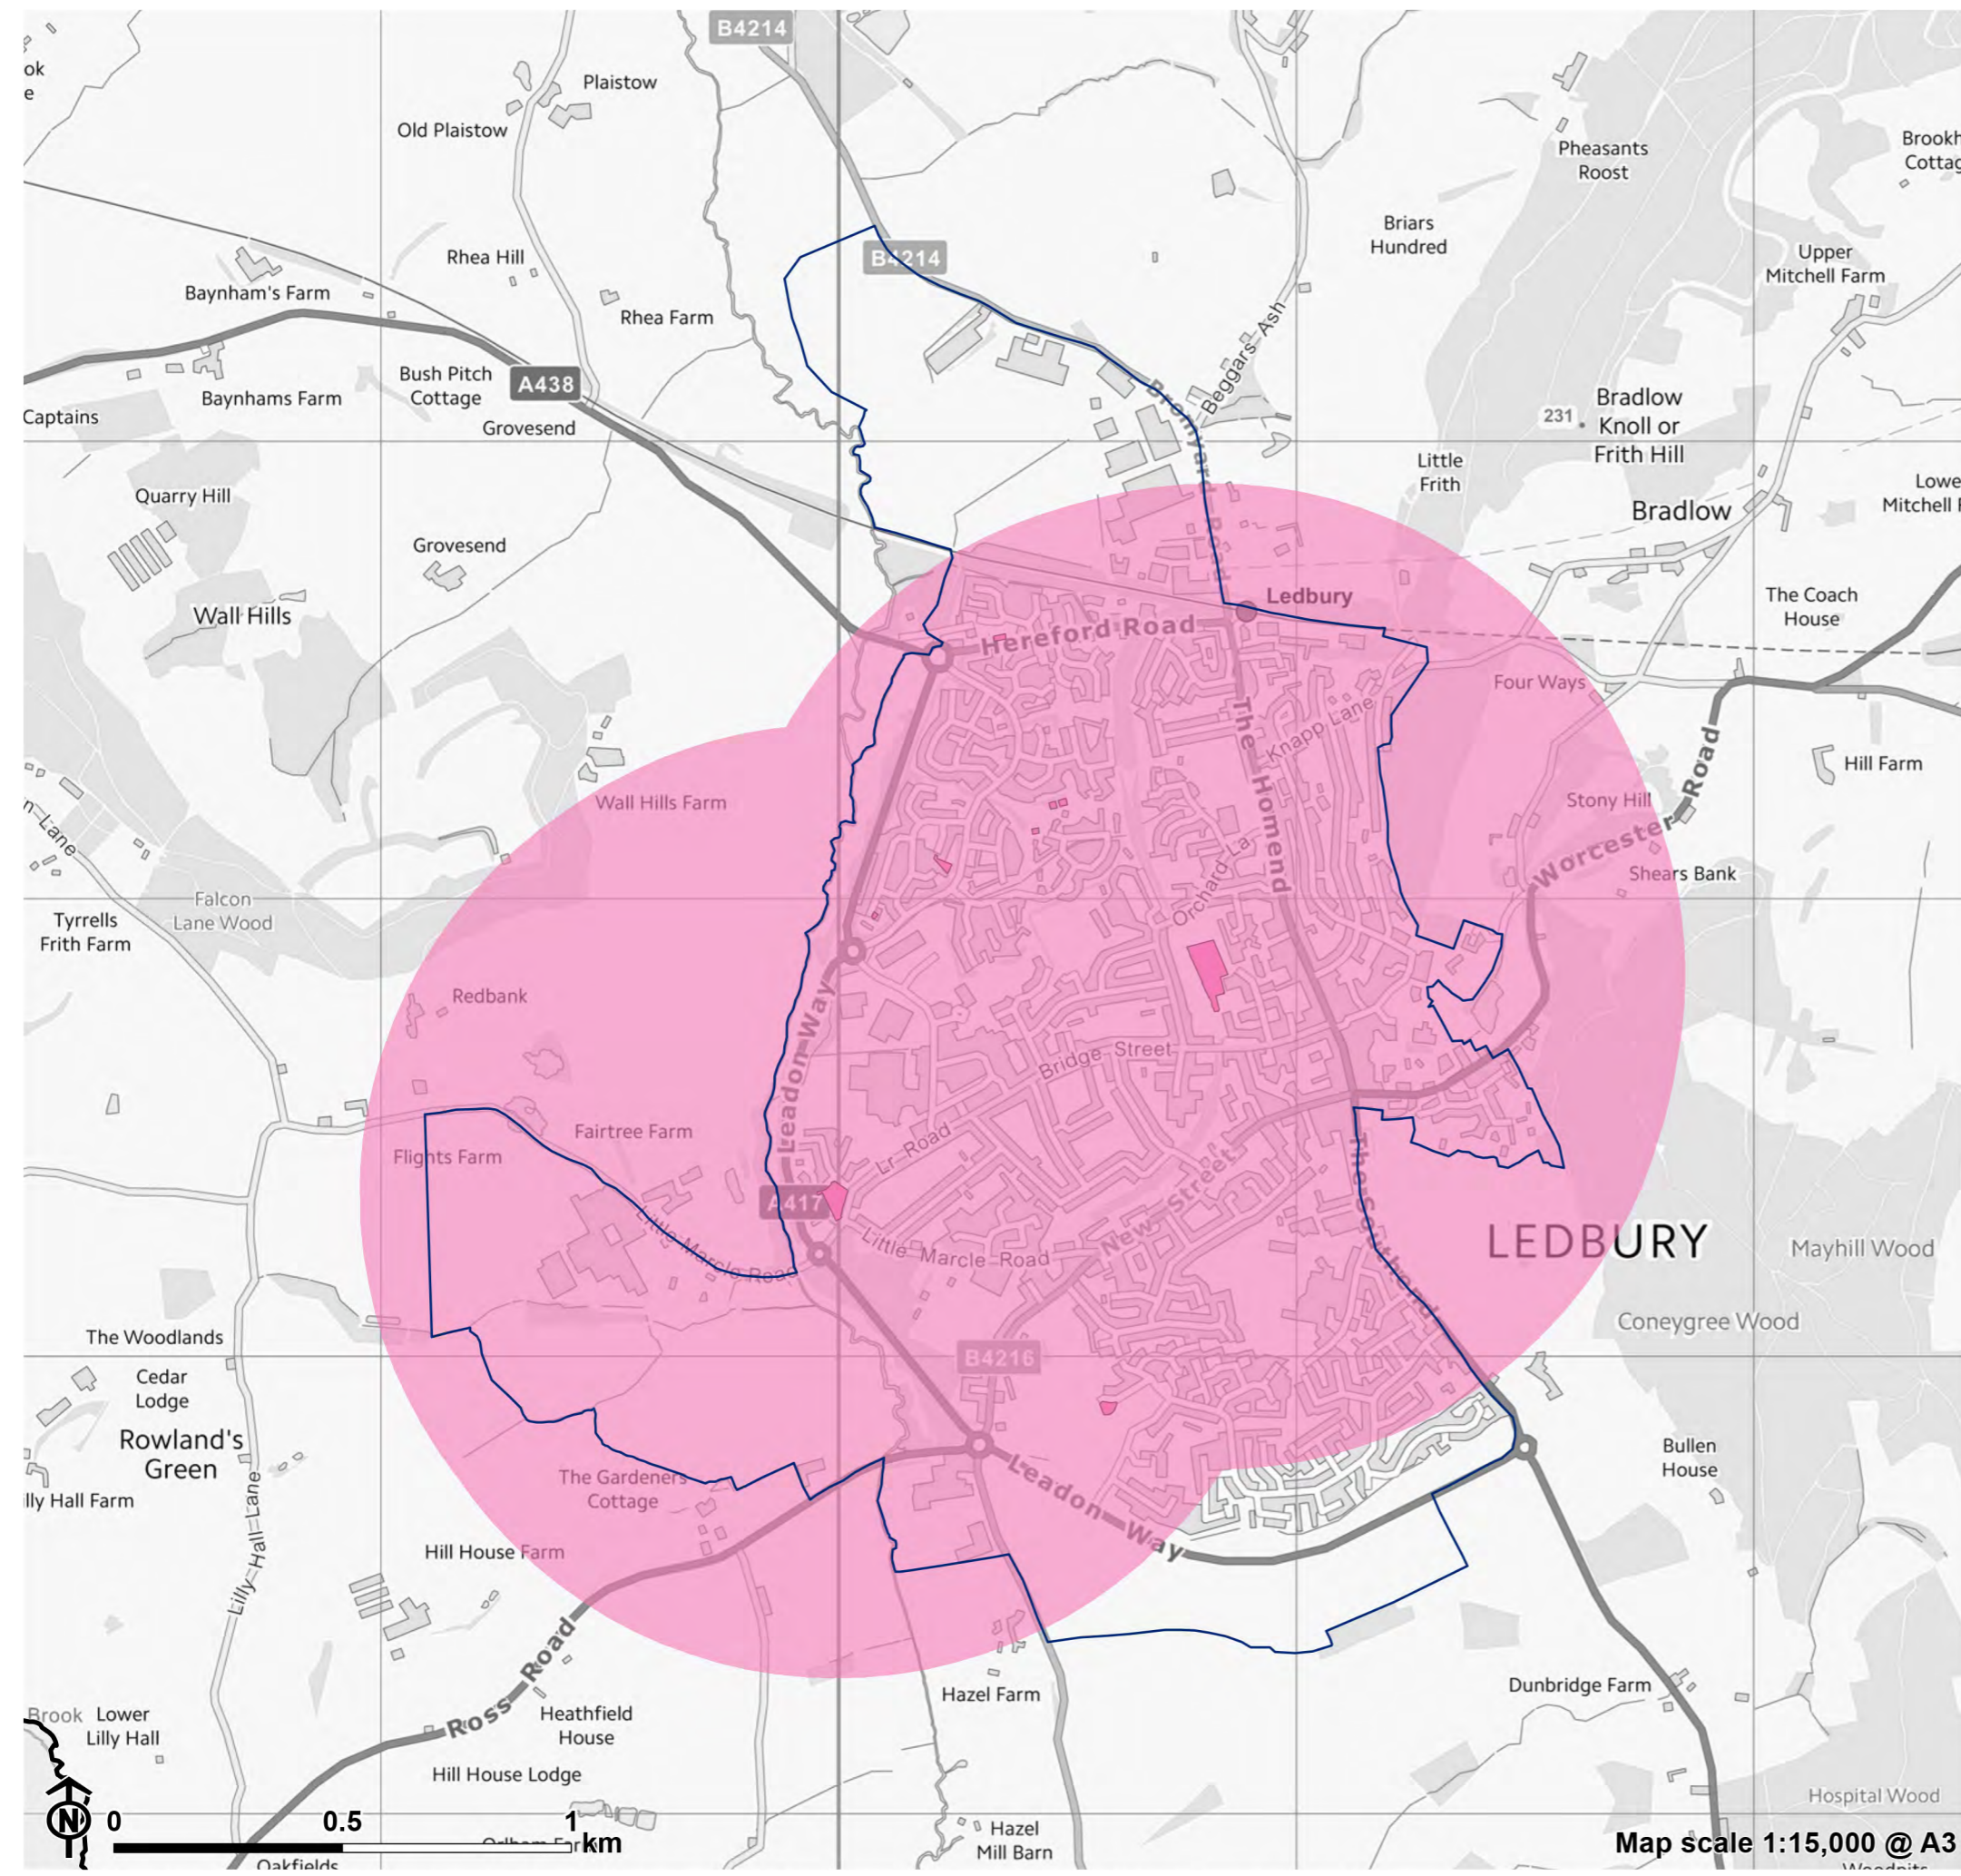

**Figure 8.26: Access to neighbourhood play provision in Ledbury**

- Herefordshire boundary
- Ledbury boundary
- Greenspace**
  - Provision for children and teenagers
- 1km access buffer**
  - Provision for children and teenagers buffer

Map scale 1:15,000 @ A3

Source: Herefordshire Council, Ordnance Survey

**Figure 8.27: Access to local play provision in Ledbury**

- Herefordshire boundary
- Ledbury boundary
- Greenspace**
  - Provision for children and teenagers
- 400m access buffer**
  - Provision for children and teenagers buffer

Map scale 1:15,000 @ A3

Source: Herefordshire Council, Ordnance Survey

**Figure 8.28: Access to doorstep play provision in Ledbury**

- Herefordshire boundary
- Ledbury boundary
- Greenspace**
- Provision for children and teenagers
- 100m access buffer**
- Provision for children and teenagers buffer

Source: Herefordshire Council, Ordnance Survey

Map scale 1:15,000 @ A3

**Figure 8.29: Access to neighbourhood play provision in Leominster**

- Herefordshire boundary
- Leominster boundary
- Greenspace**
  - Provision for children and teenagers
- 1km access buffer**
  - Provision for children and teenagers buffer