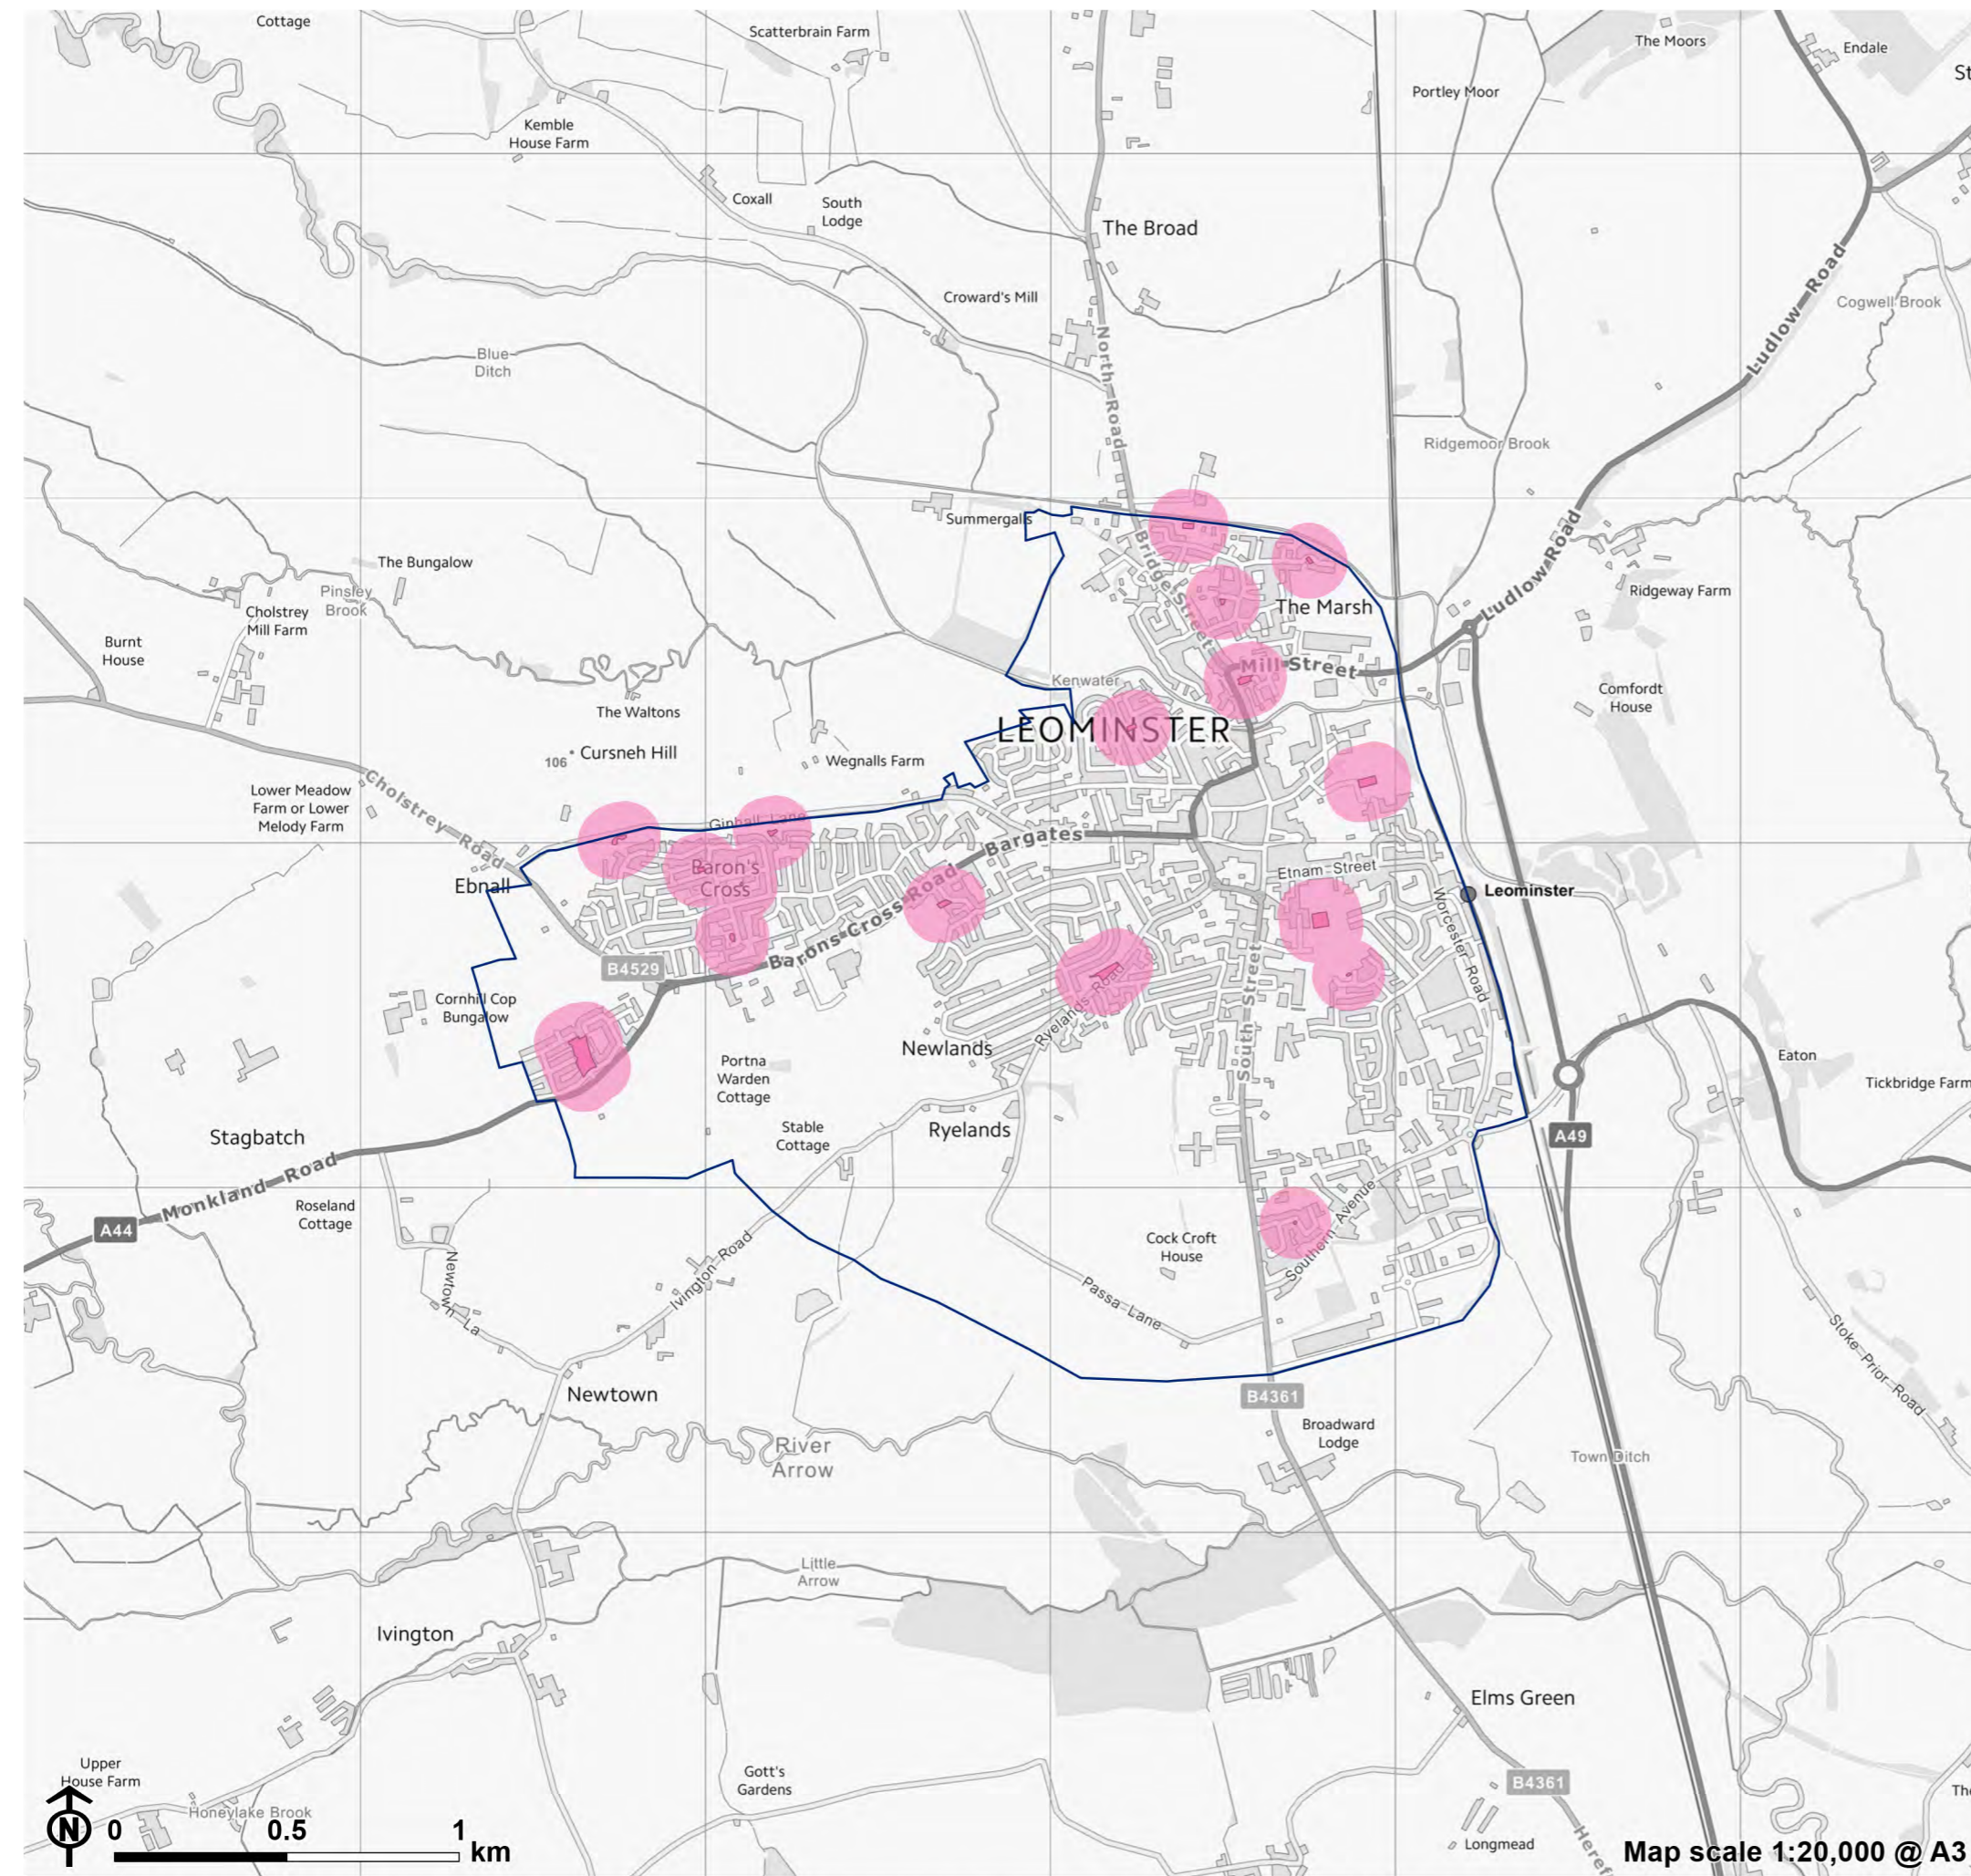

Source: Herefordshire Council, Ordnance Survey

Map scale 1:15,000 @ A3

**Figure 8.29: Access to neighbourhood play provision in Leominster**

- Herefordshire boundary
- Leominster boundary
- Greenspace**
  - Provision for children and teenagers
- 1km access buffer**
  - Provision for children and teenagers buffer

Source: Herefordshire Council, Ordnance Survey

**Figure 8.30: Access to local play provision in Leominster**

- Herefordshire boundary
- Leominster boundary
- Greenspace**
  - Provision for children and teenagers
- 400m access buffer**
  - Provision for children and teenagers buffer

Source: Herefordshire Council, Ordnance Survey

**Figure 8.31: Access to doorstep play provision in Leominster**

- Herefordshire boundary
- Leominster boundary
- Greenspace**
- Provision for children and teenagers
- 100m access buffer**
- Provision for children and teenagers buffer

Map scale 1:20,000 @ A3

Source: Herefordshire Council, Ordnance Survey

**Figure 8.32: Access to neighbourhood play provision in Ross-on-Wye**

- Herefordshire boundary
- Ross-on-Wye boundary
- Greenspace**
- Provision for children and teenagers
- 1km access buffer**
- Provision for children and teenagers buffer