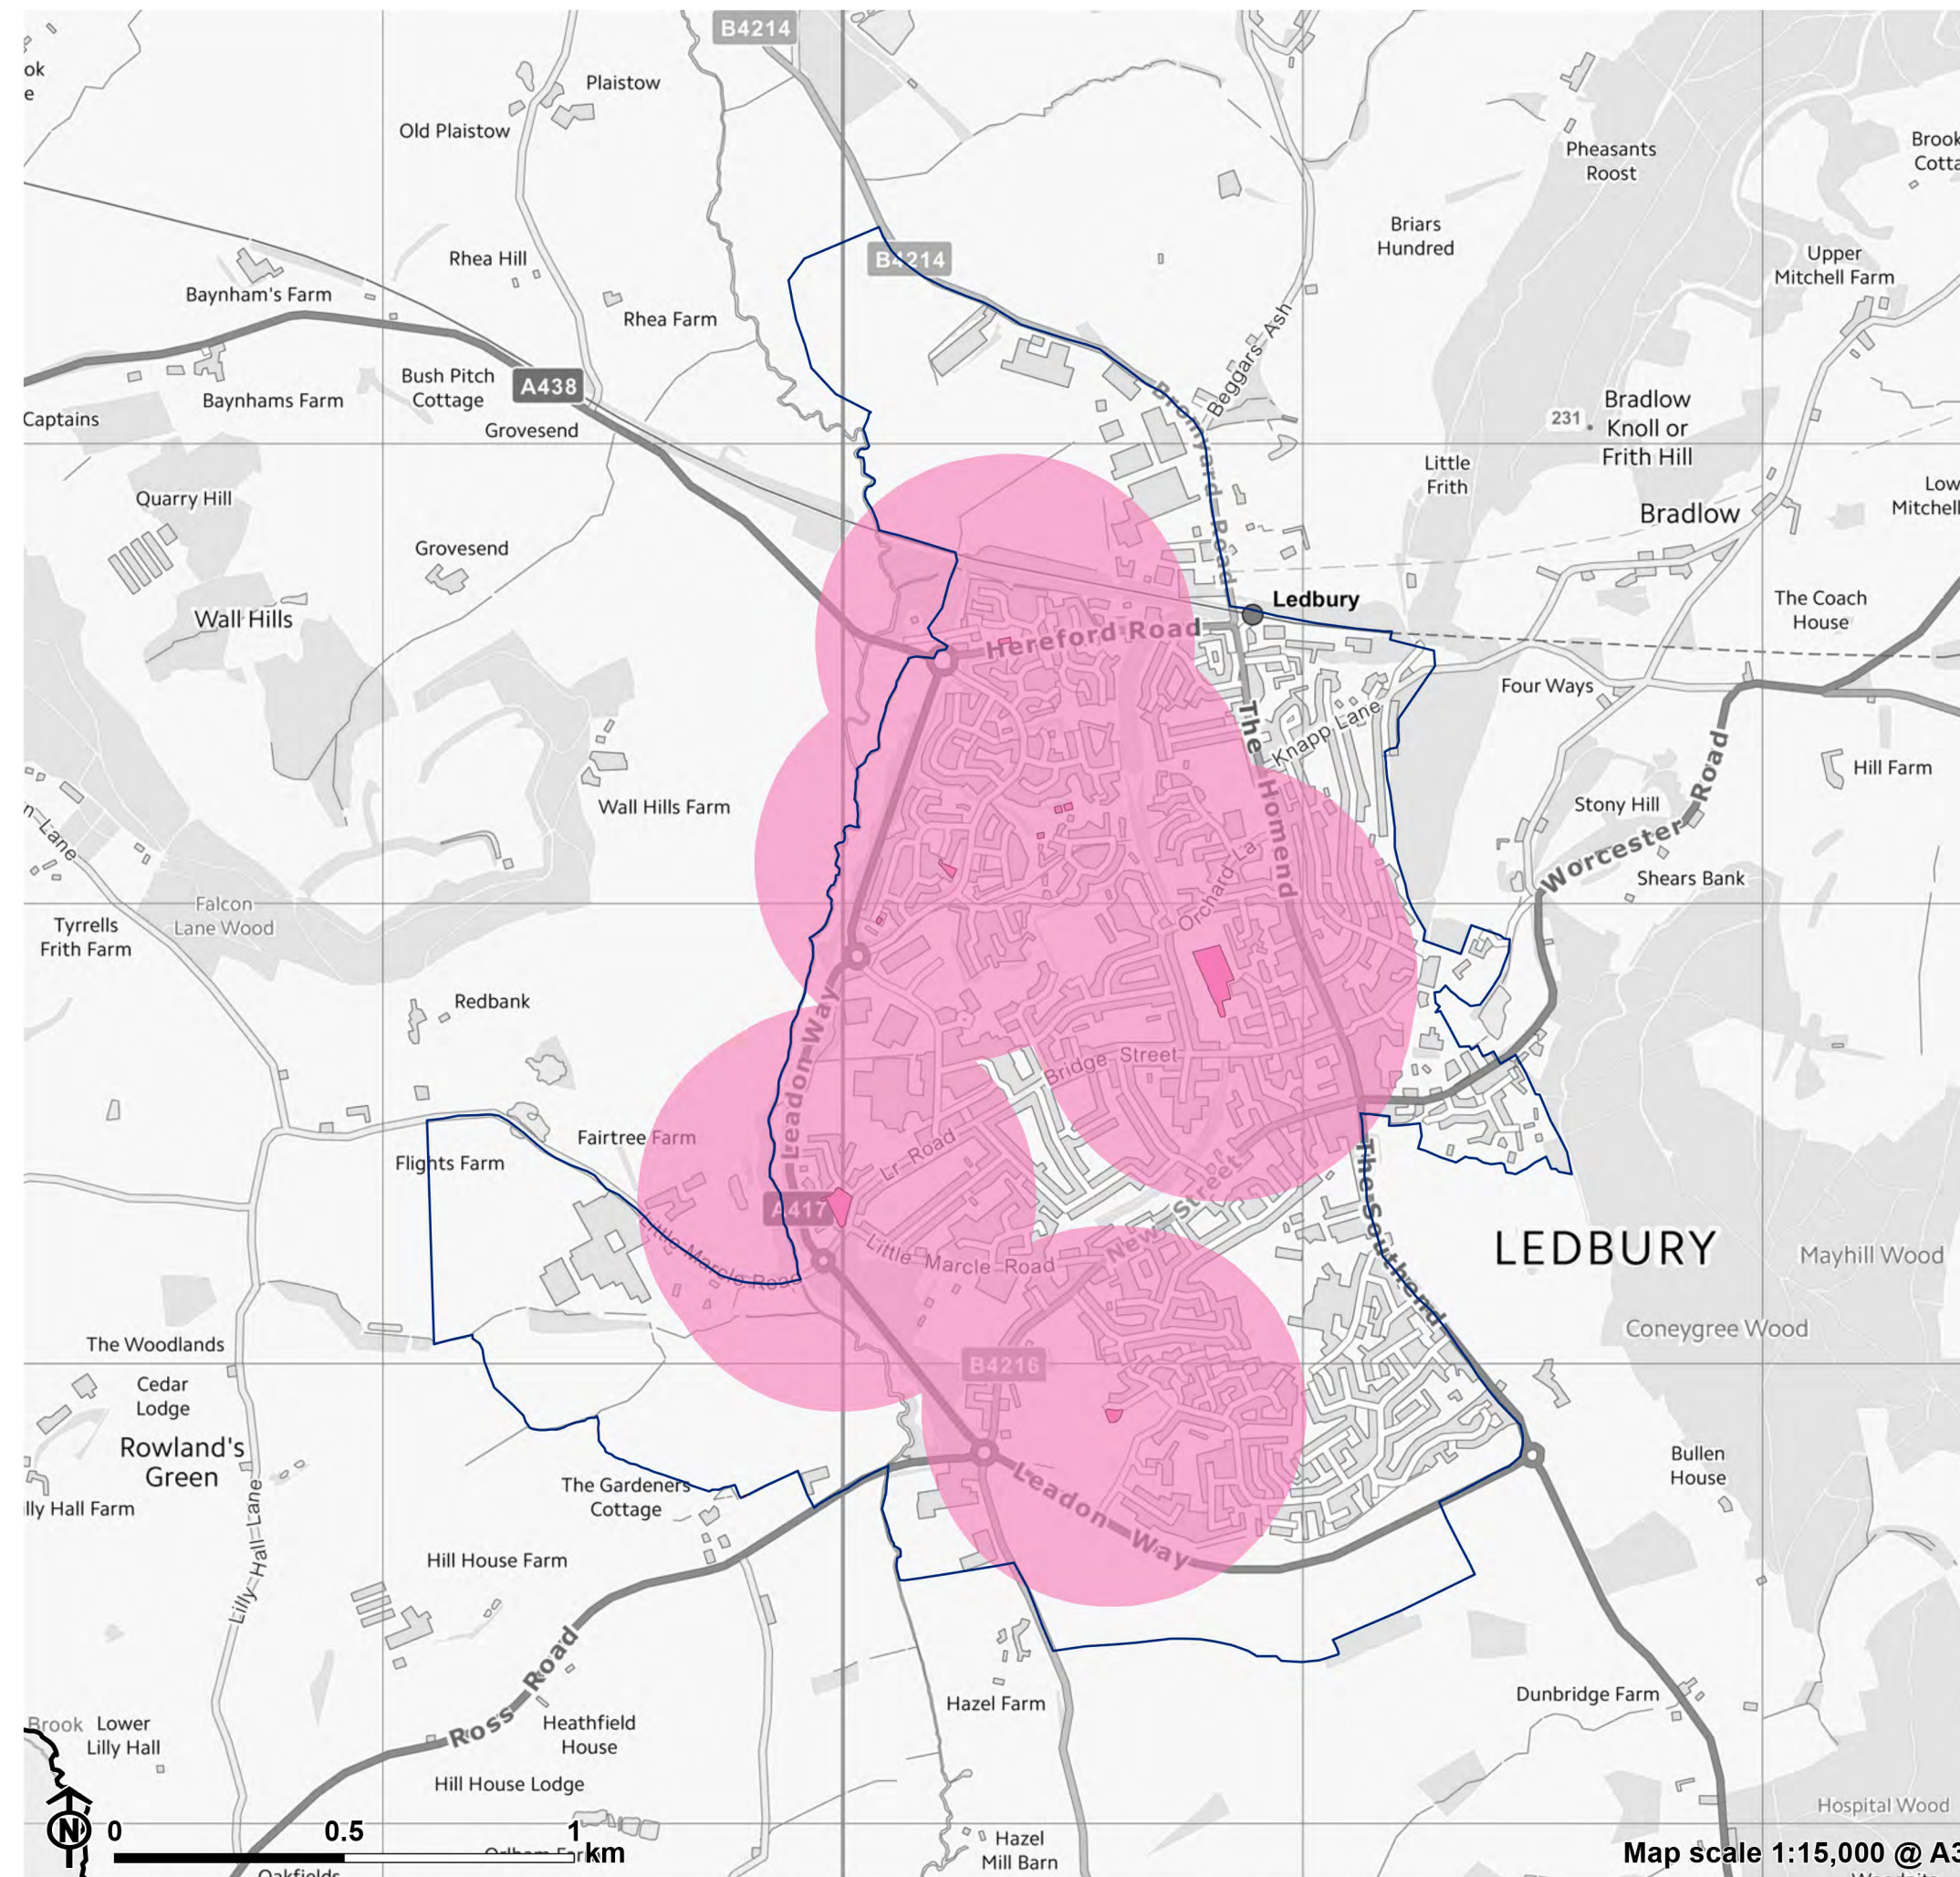

**Figure 8.26: Access to neighbourhood play provision in Ledbury**

- Herefordshire boundary
- Ledbury boundary
- Greenspace**
  - Provision for children and teenagers
- 1km access buffer**
  - Provision for children and teenagers buffer

Map scale 1:15,000 @ A3

Source: Herefordshire Council, Ordnance Survey

**Figure 8.27: Access to local play provision in Ledbury**

- Herefordshire boundary
- Ledbury boundary
- Greenspace**
  - Provision for children and teenagers
- 400m access buffer**
  - Provision for children and teenagers buffer

Map scale 1:15,000 @ A3

Source: Herefordshire Council, Ordnance Survey

**Figure 8.28: Access to doorstep play provision in Ledbury**

- Herefordshire boundary
- Ledbury boundary
- Greenspace**
- Provision for children and teenagers
- 100m access buffer**
- Provision for children and teenagers buffer