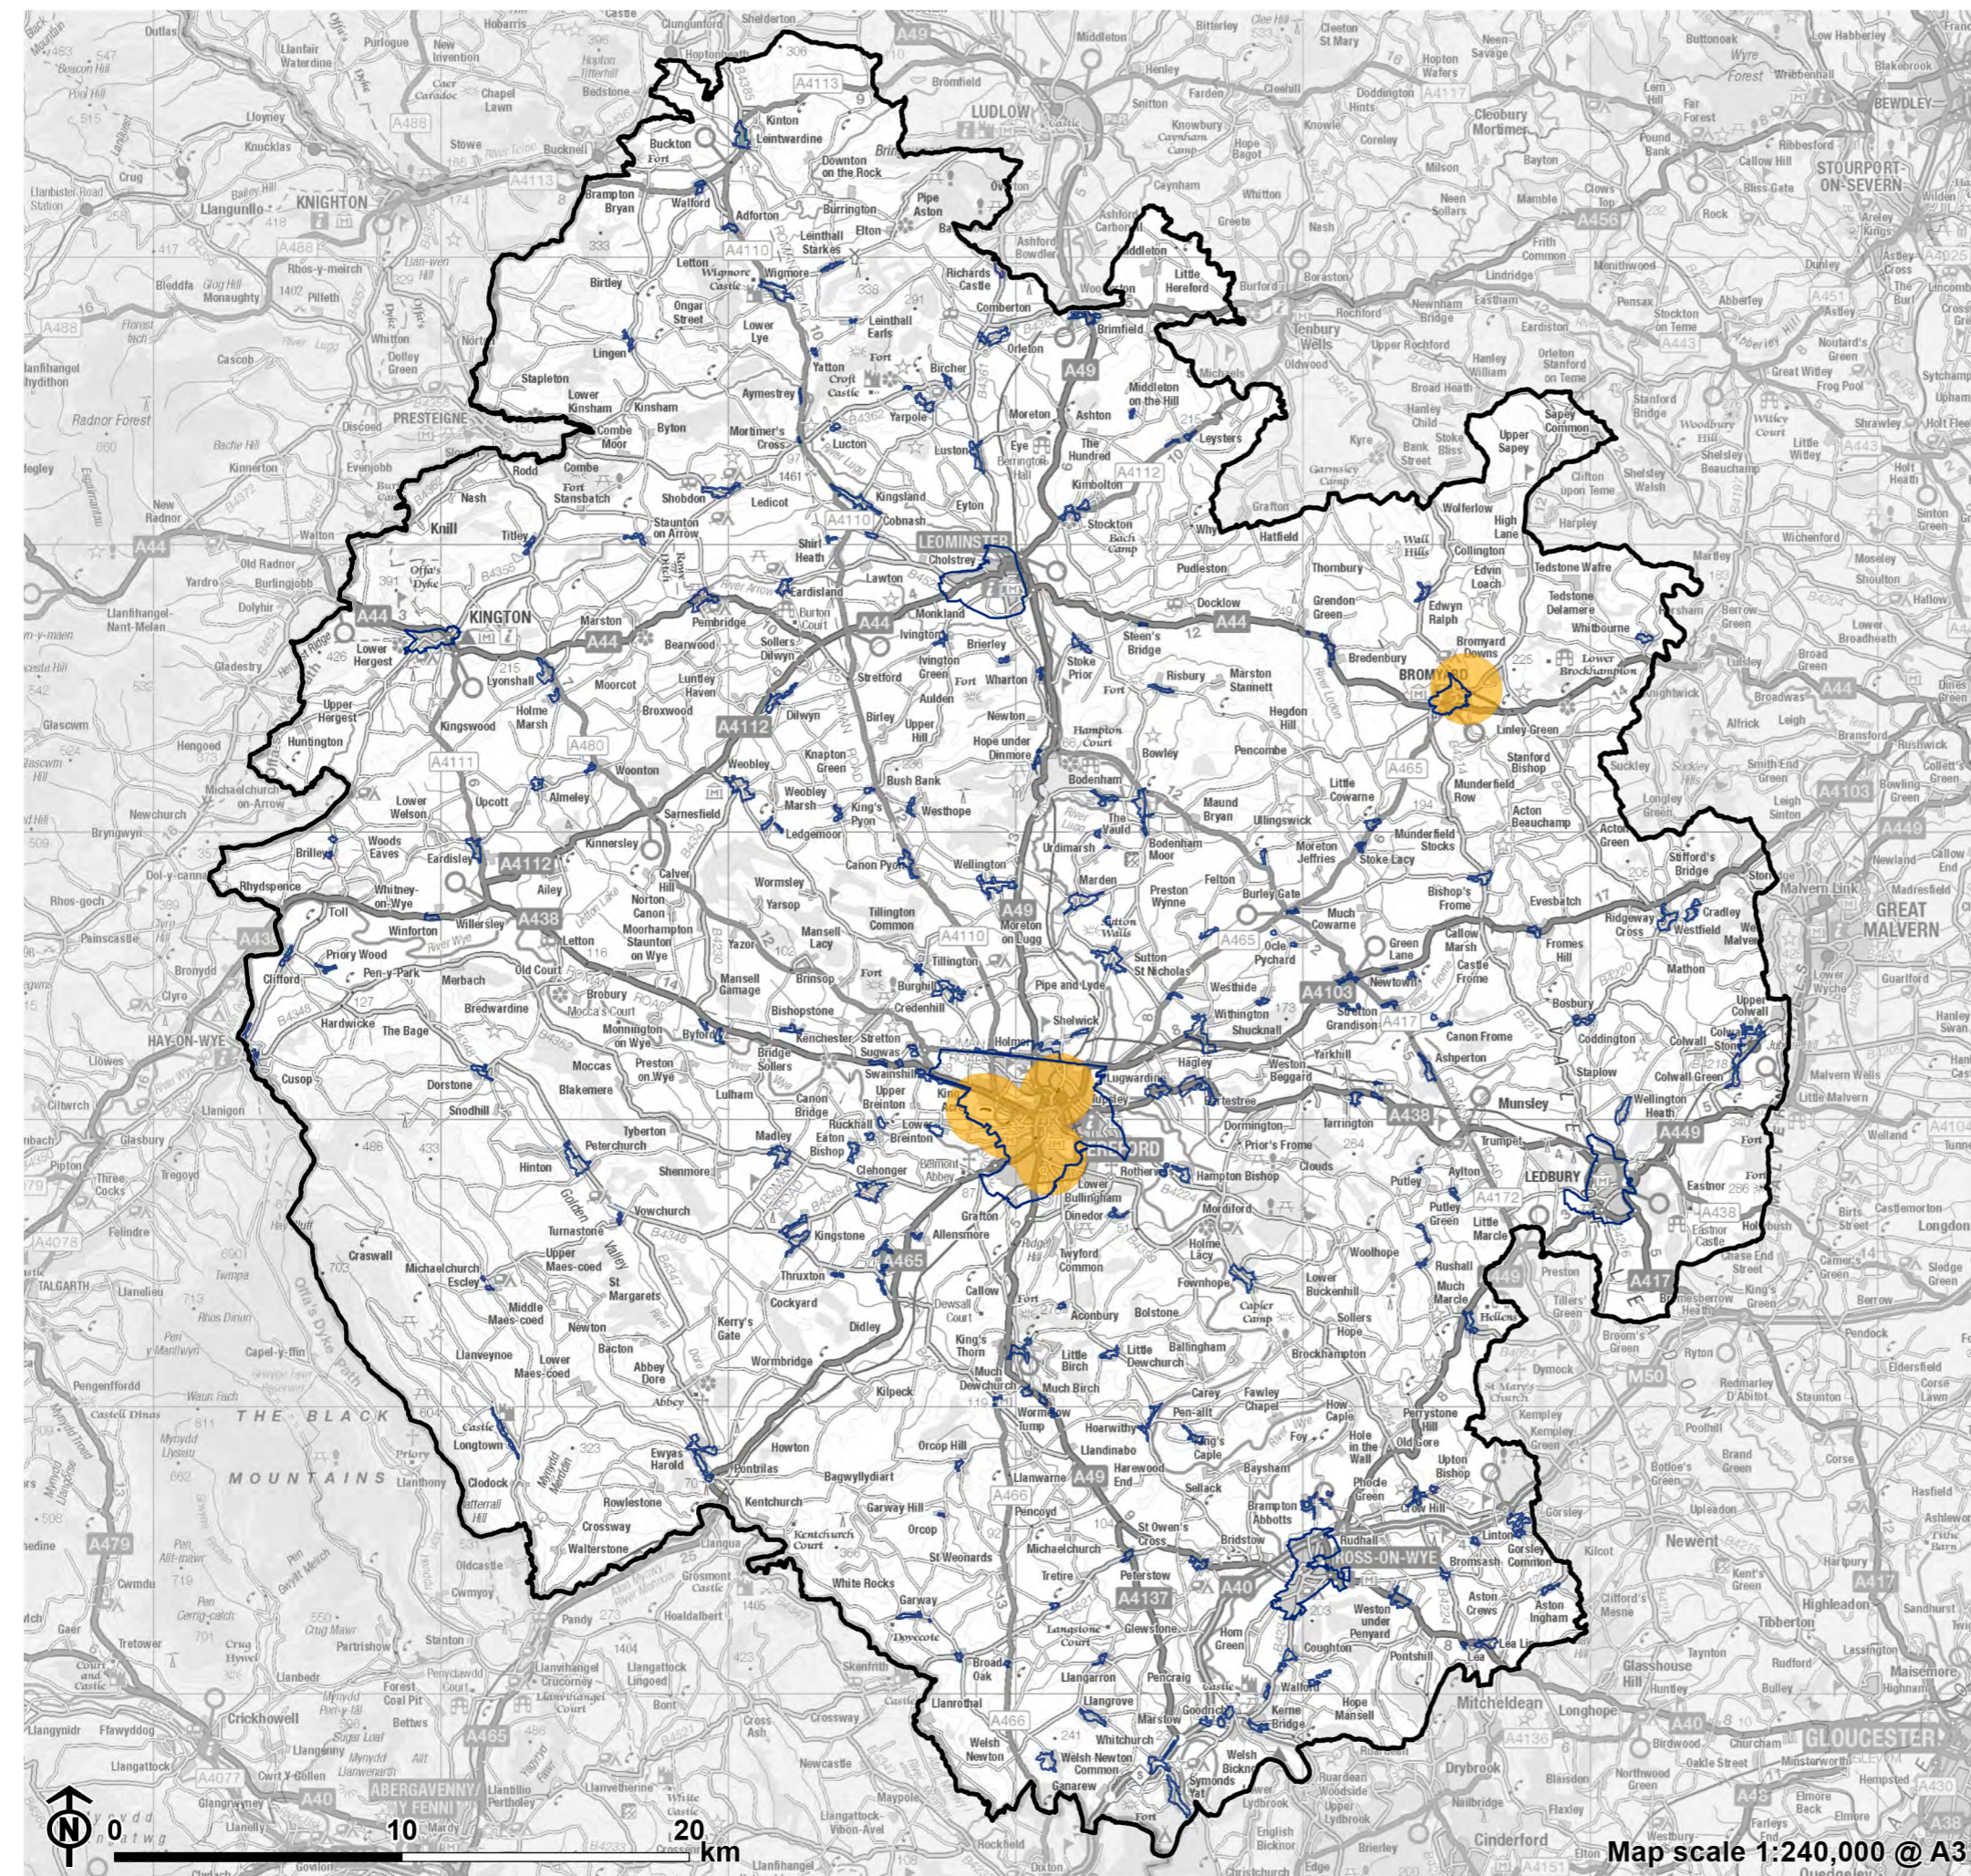

Source: Herefordshire Council, Ordnance Survey

Map scale 1:20,000 @ A3

## Access to allotments

**8.17** An access standard for allotments has been set at 1.2km. This is from guidance from the National Society of Allotment and Leisure Gardens (NSALG).

**8.18** **Figure 8.35** shows the accessibility to allotments across Herefordshire.

**8.19** Overall, access allotments in Herefordshire is limited, with most communities outside the allotment catchment area. Hereford and Bromyard are exceptions to this.

Figure 8.35: Access to allotments

- Herefordshire boundary
- Settlement
- Greenspace**
- Allotment
- 1.2km access buffer**
- Allotment buffer

Source: Herefordshire Council, Ordnance Survey

Map scale 1:240,000 @ A3