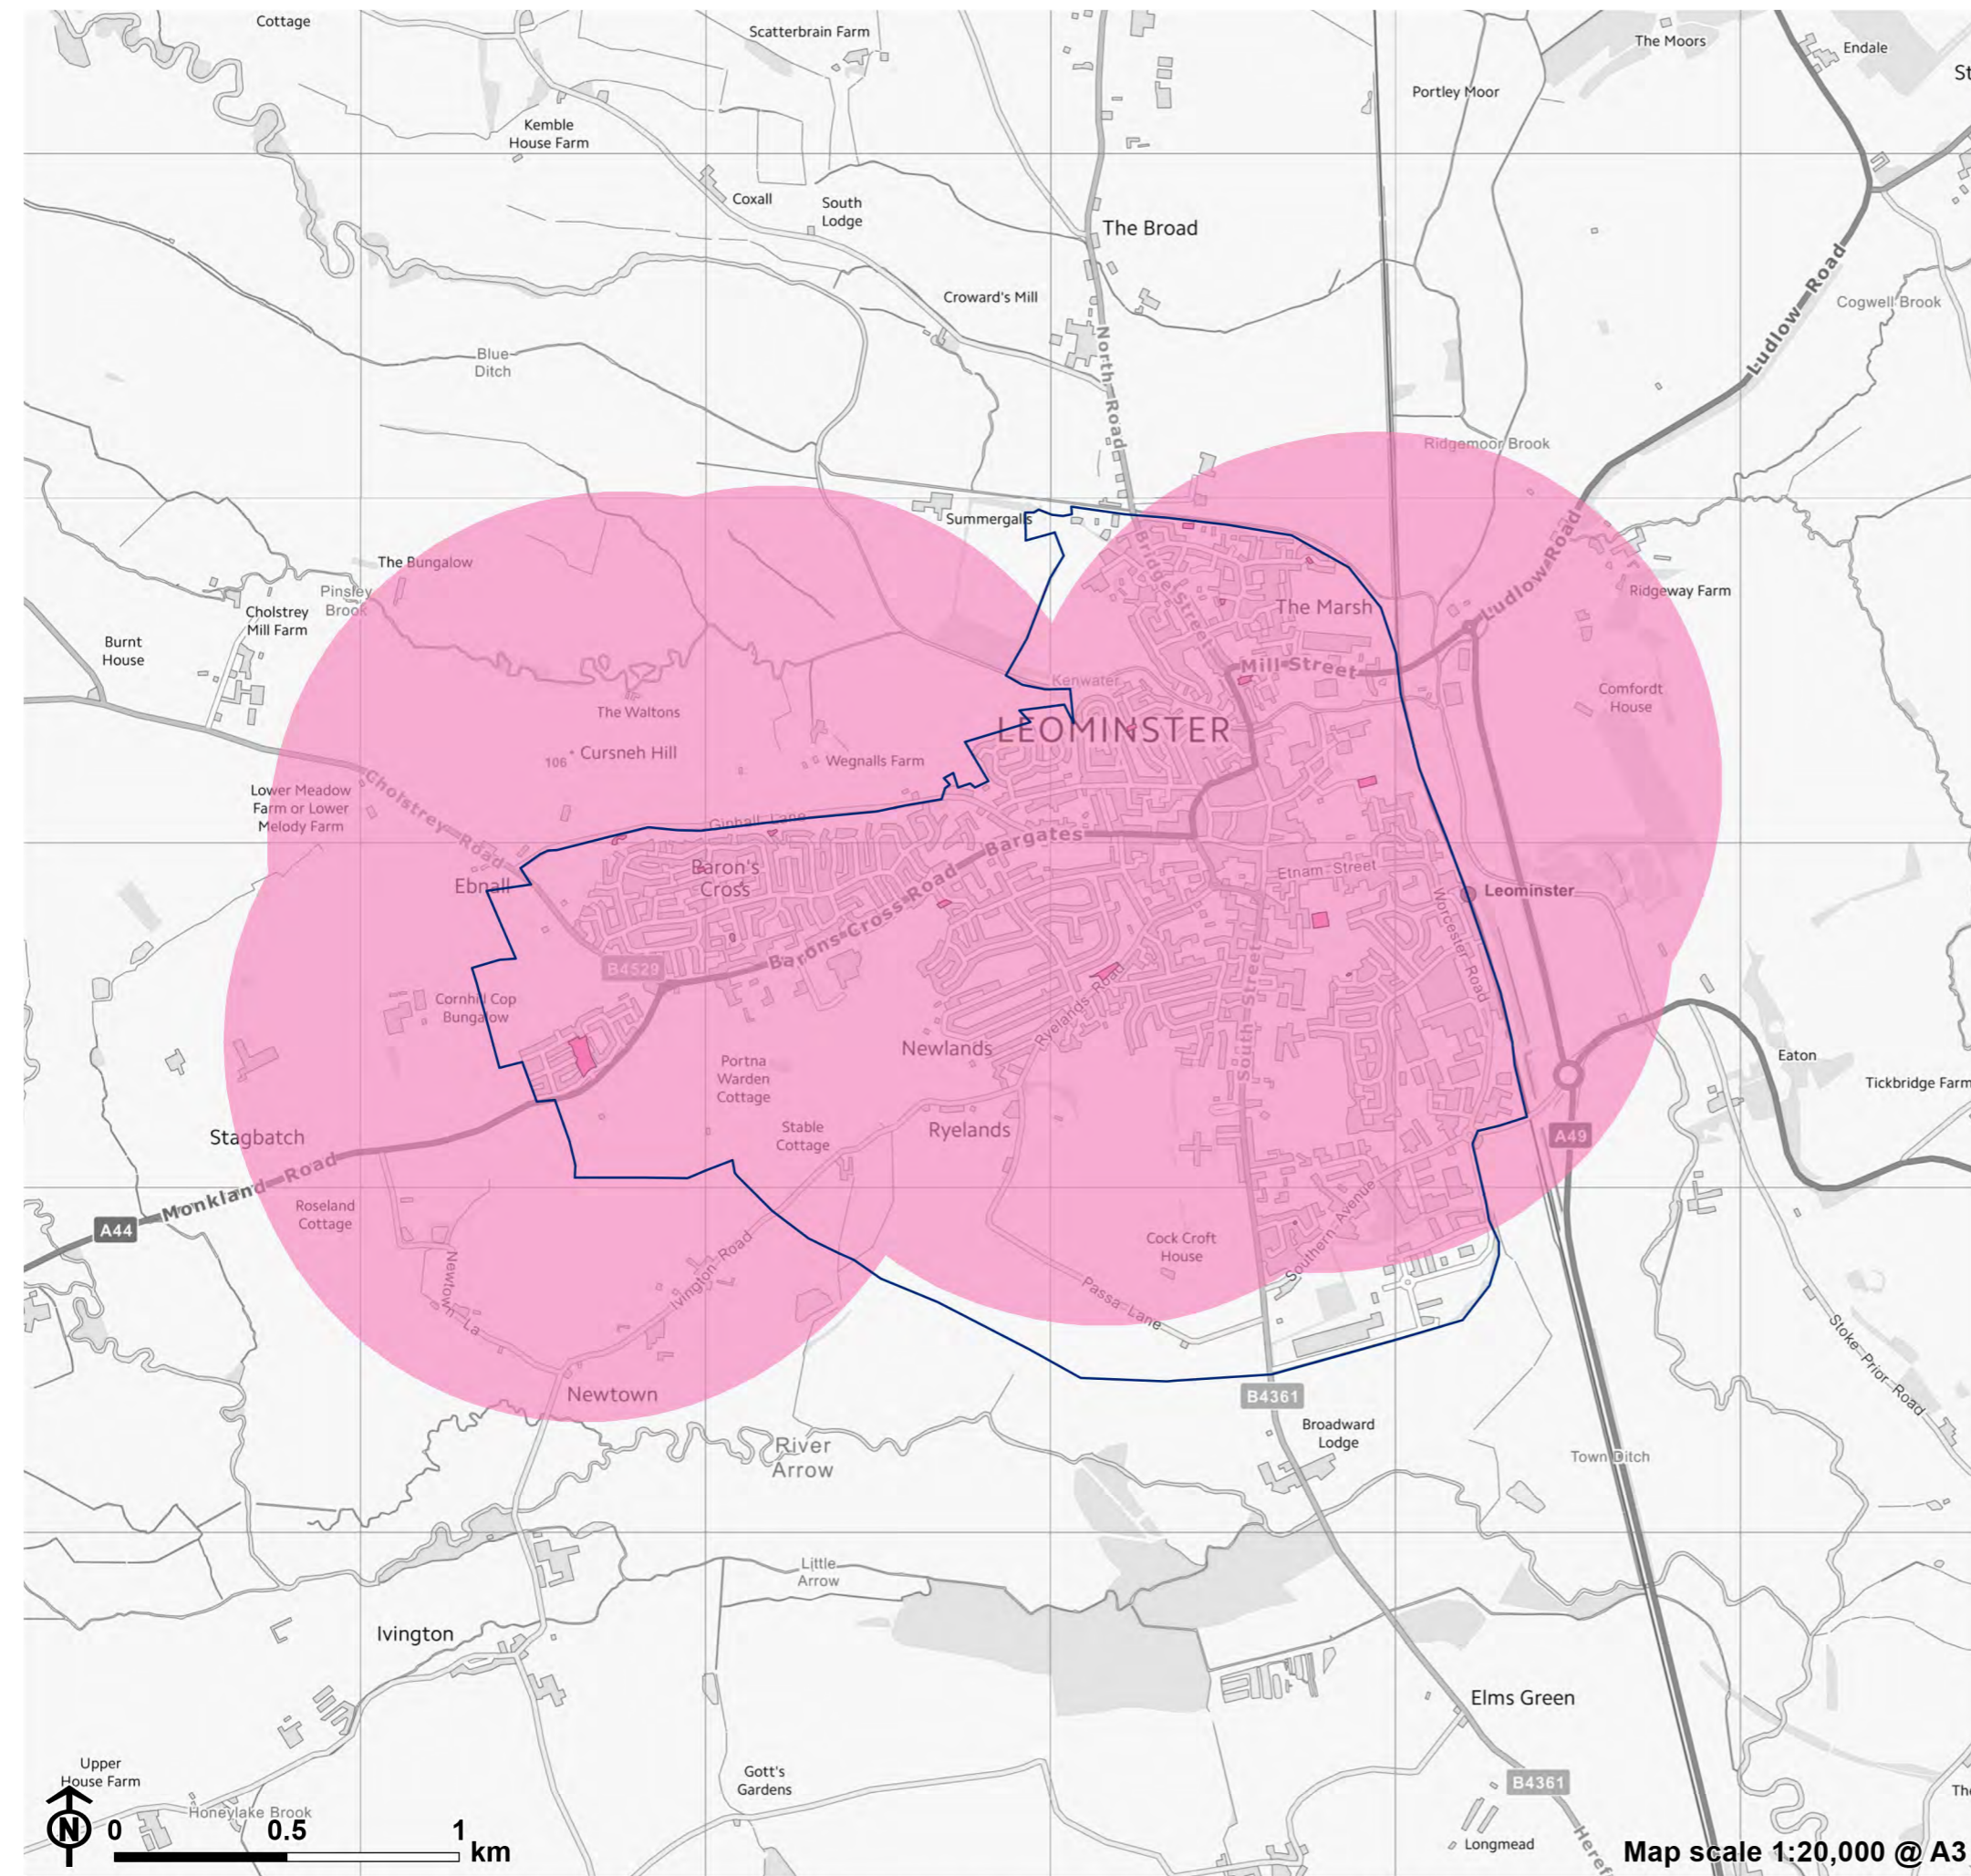

Map scale 1:15,000 @ A3

Source: Herefordshire Council, Ordnance Survey

**Figure 8.27: Access to local play provision in Ledbury**

- Herefordshire boundary
- Ledbury boundary
- Greenspace**
  - Provision for children and teenagers
- 400m access buffer**
  - Provision for children and teenagers buffer

Map scale 1:15,000 @ A3

Source: Herefordshire Council, Ordnance Survey

**Figure 8.28: Access to doorstep play provision in Ledbury**

- Herefordshire boundary
- Ledbury boundary
- Greenspace**
- Provision for children and teenagers
- 100m access buffer**
- Provision for children and teenagers buffer

Source: Herefordshire Council, Ordnance Survey

Map scale 1:15,000 @ A3

**Figure 8.29: Access to neighbourhood play provision in Leominster**

- Herefordshire boundary
- Leominster boundary
- Greenspace**
  - Provision for children and teenagers
- 1km access buffer**
  - Provision for children and teenagers buffer

Source: Herefordshire Council, Ordnance Survey

Map scale 1:20,000 @ A3