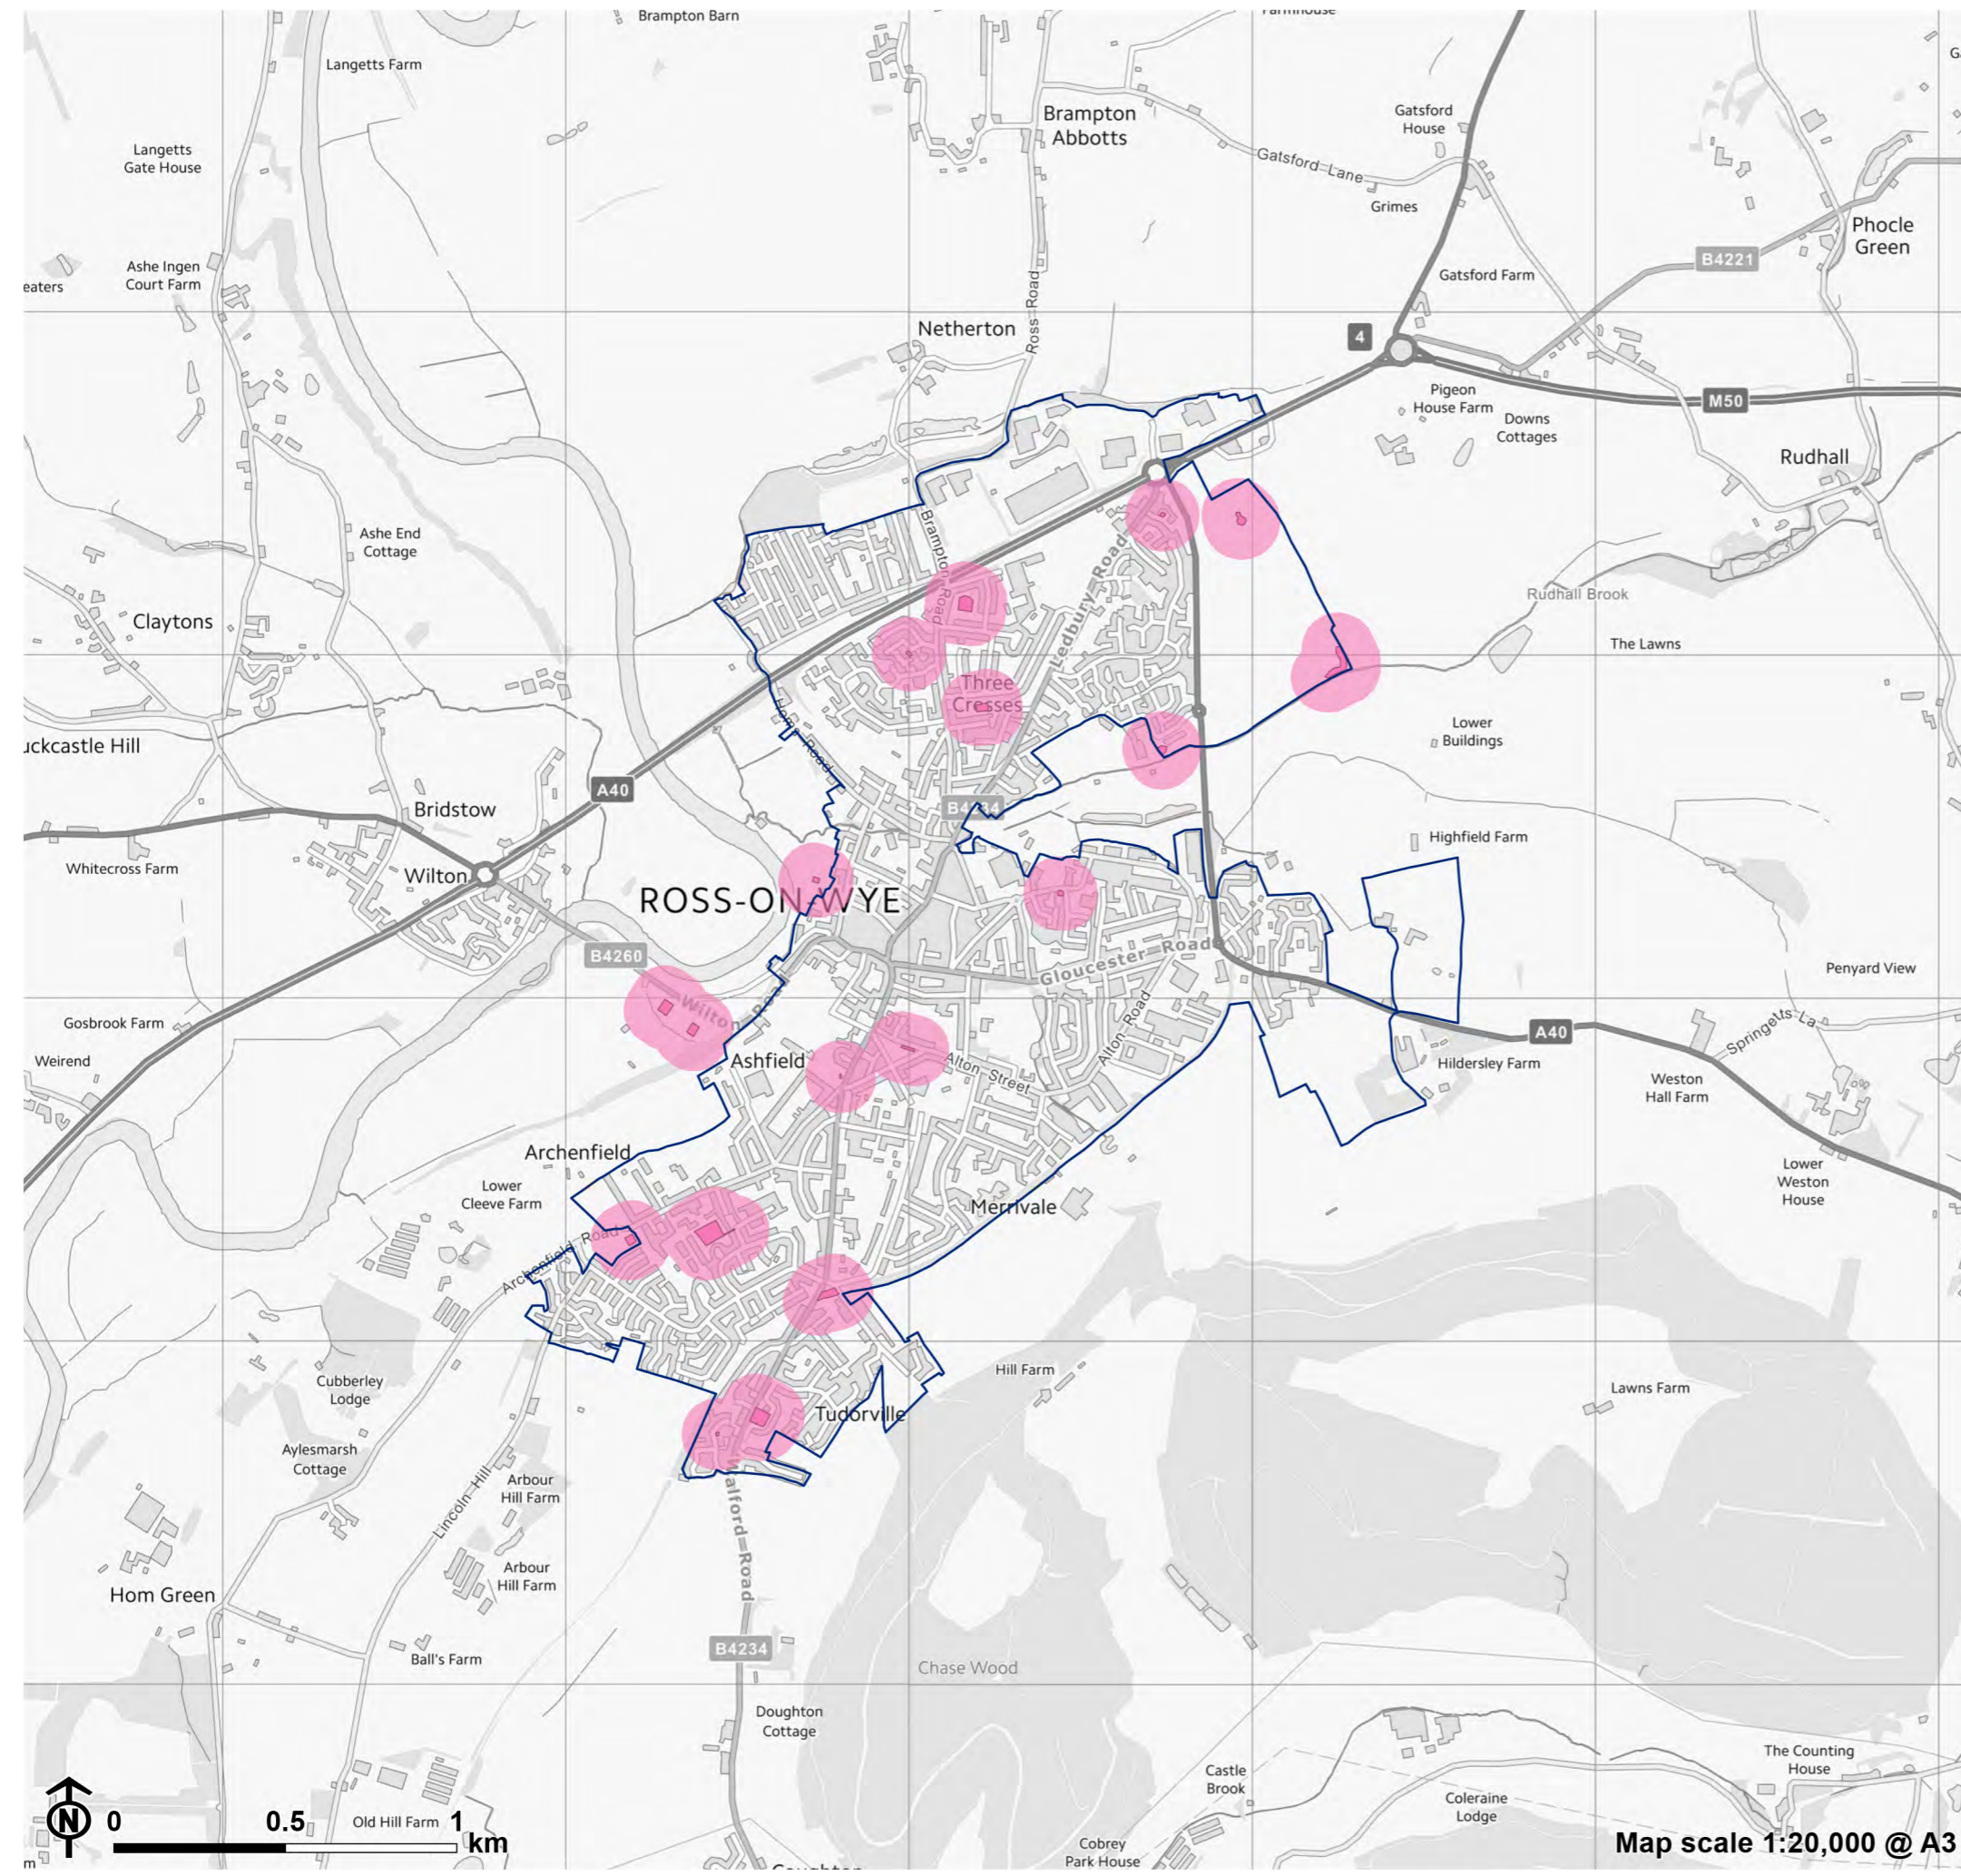

Map scale 1:20,000 @ A3

Source: Herefordshire Council, Ordnance Survey

**Figure 8.32: Access to neighbourhood play provision in Ross-on-Wye**

- Herefordshire boundary
- Ross-on-Wye boundary
- Greenspace**
- Provision for children and teenagers
- 1km access buffer**
- Provision for children and teenagers buffer

Map scale 1:20,000 @ A3

Source: Herefordshire Council, Ordnance Survey

**Figure 8.33: Access to local play provision in Ross-on-Wye**

- Herefordshire boundary
- Ross-on-Wye boundary
- Greenspace**
  - Provision for children and teenagers
- 400m access buffer**
  - Provision for children and teenagers buffer

Source: Herefordshire Council, Ordnance Survey

Map scale 1:20,000 @ A3

**Figure 8.34: Access to doorstep play provision in Ross-on-Wye**

- Herefordshire boundary
- Ross-on-Wye boundary
- Greenspace**
- Provision for children and teenagers
- 100m access buffer**
- Provision for children and teenagers buffer

Source: Herefordshire Council, Ordnance Survey

Map scale 1:20,000 @ A3