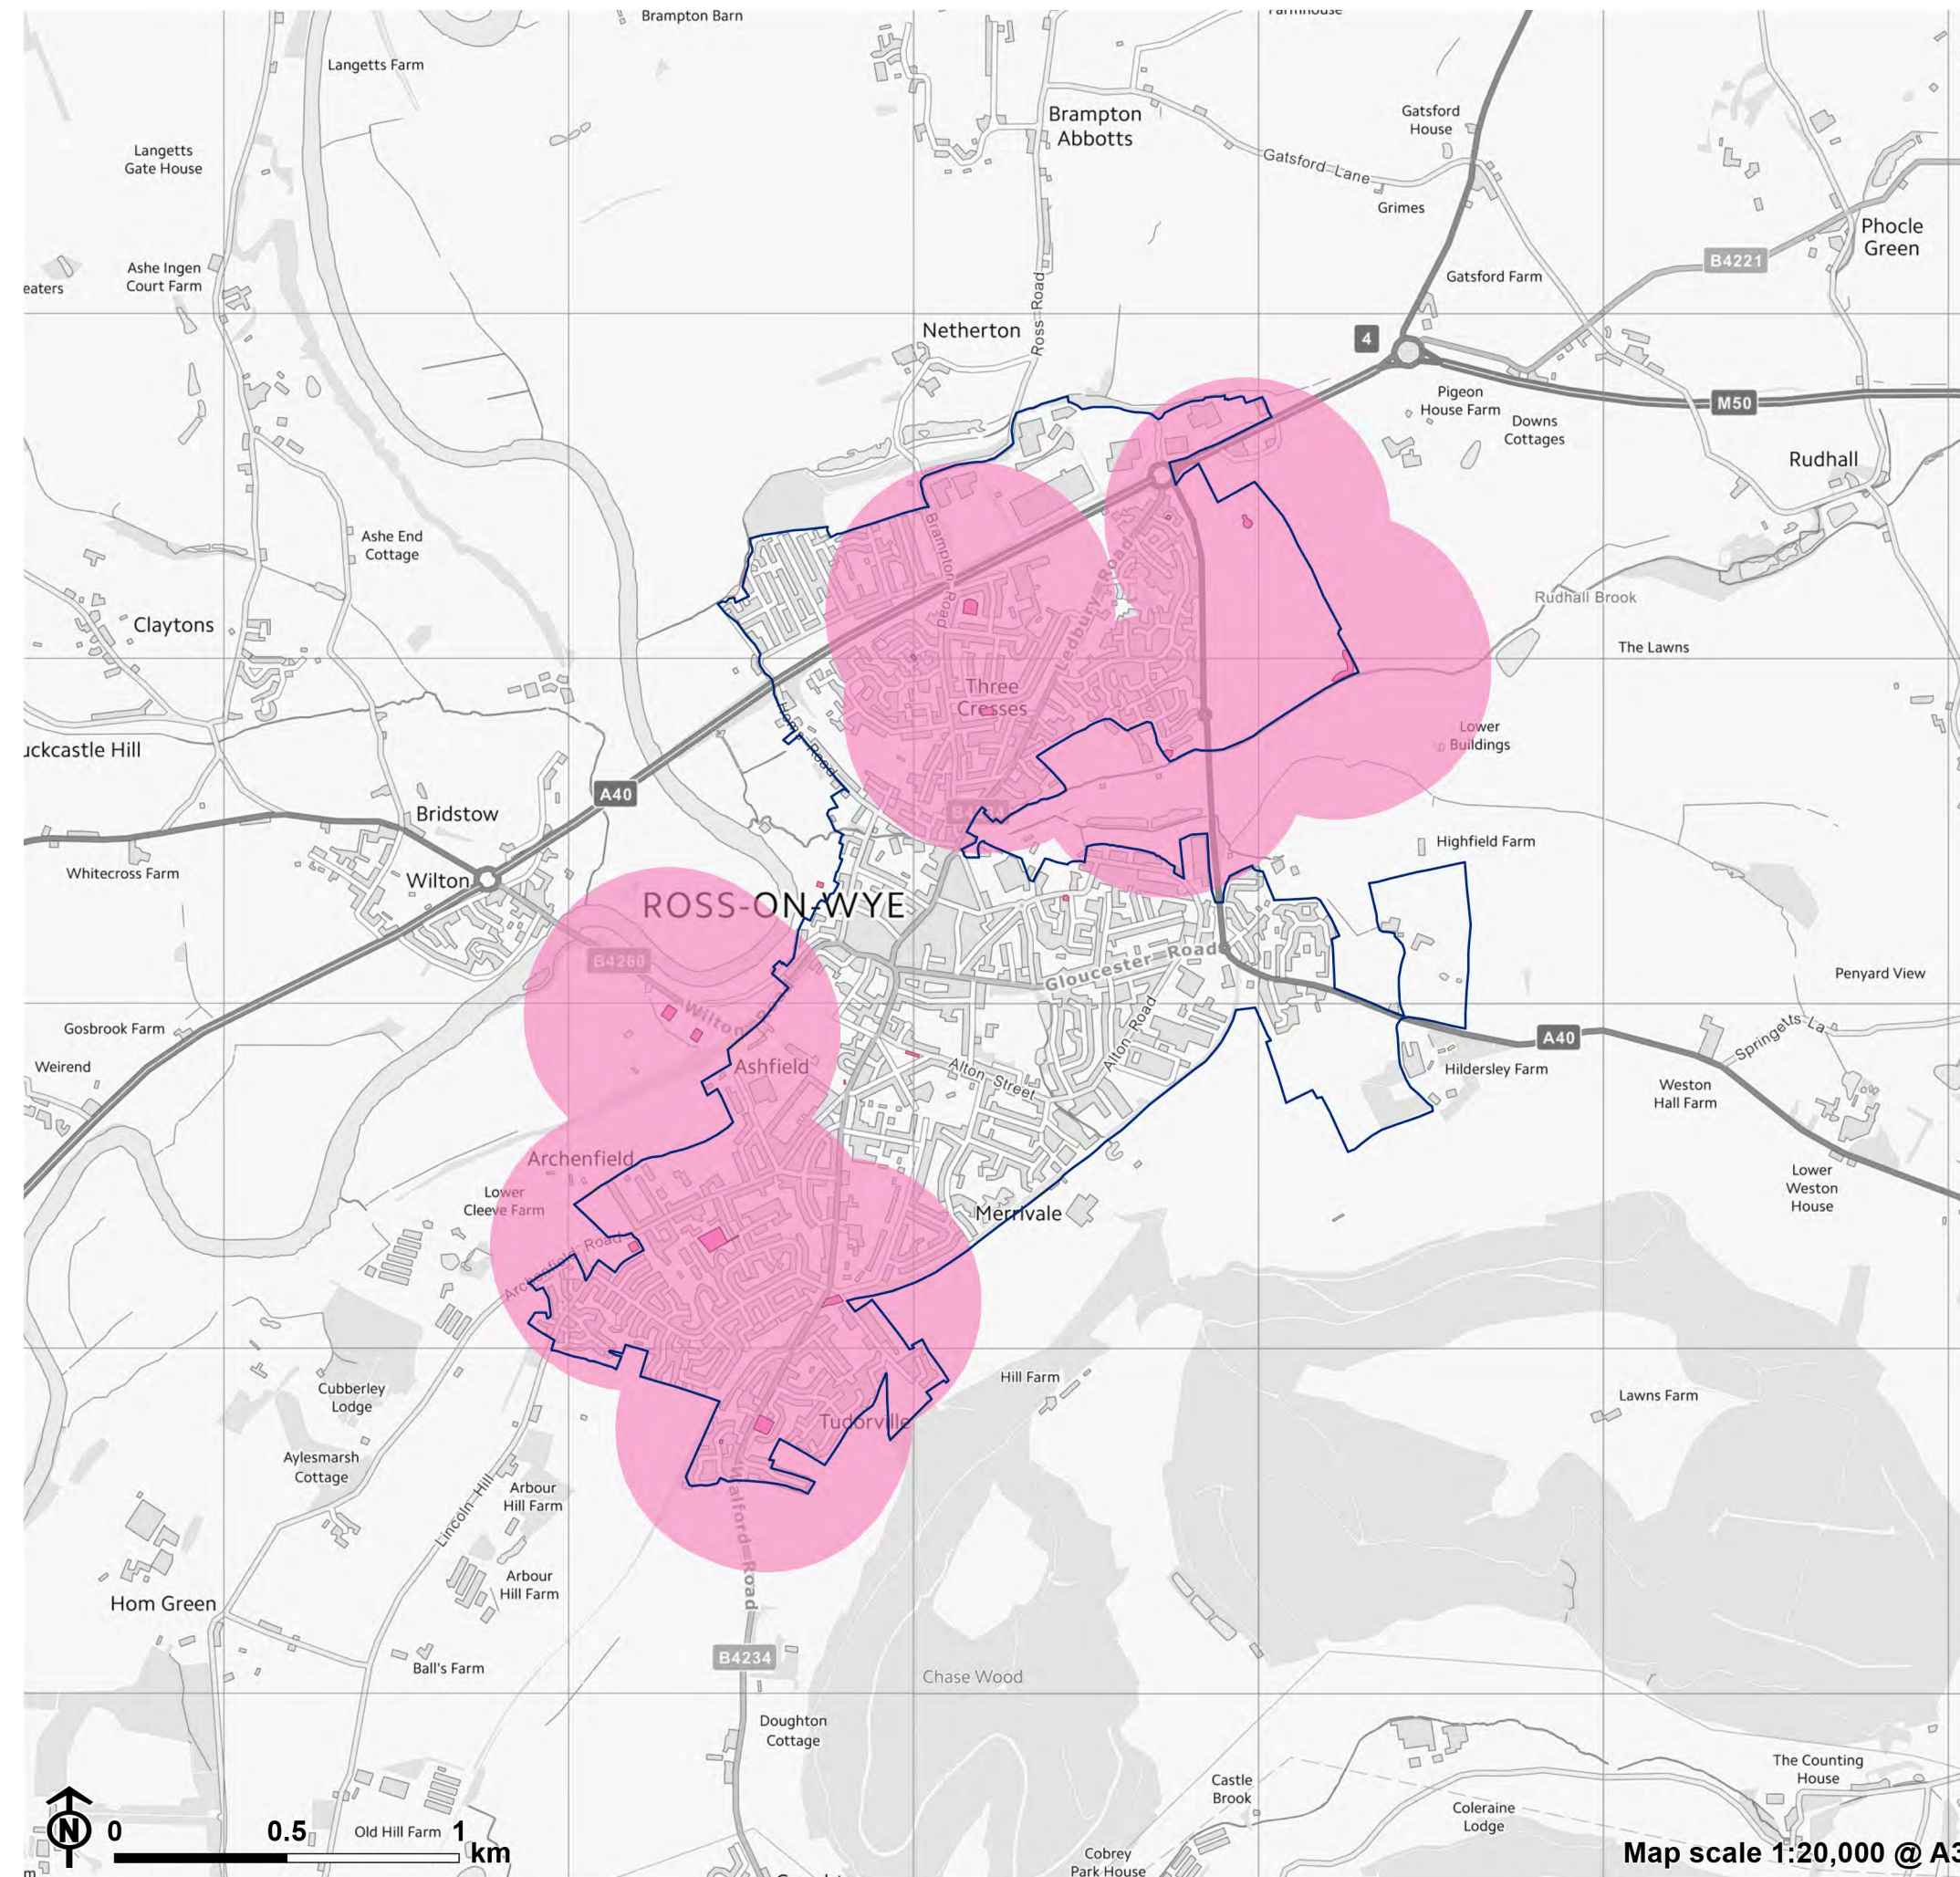

Source: Herefordshire Council, Ordnance Survey

**Figure 8.31: Access to doorstep play provision in Leominster**

- Herefordshire boundary
- Leominster boundary
- Greenspace**
- Provision for children and teenagers
- 100m access buffer**
- Provision for children and teenagers buffer

Map scale 1:20,000 @ A3

Source: Herefordshire Council, Ordnance Survey

**Figure 8.32: Access to neighbourhood play provision in Ross-on-Wye**

- Herefordshire boundary
- Ross-on-Wye boundary
- Greenspace**
- Provision for children and teenagers
- 1km access buffer**
- Provision for children and teenagers buffer

Map scale 1:20,000 @ A3

Source: Herefordshire Council, Ordnance Survey

**Figure 8.33: Access to local play provision in Ross-on-Wye**

- Herefordshire boundary
- Ross-on-Wye boundary
- Greenspace**
  - Provision for children and teenagers
- 400m access buffer**
  - Provision for children and teenagers buffer

Source: Herefordshire Council, Ordnance Survey

Map scale 1:20,000 @ A3