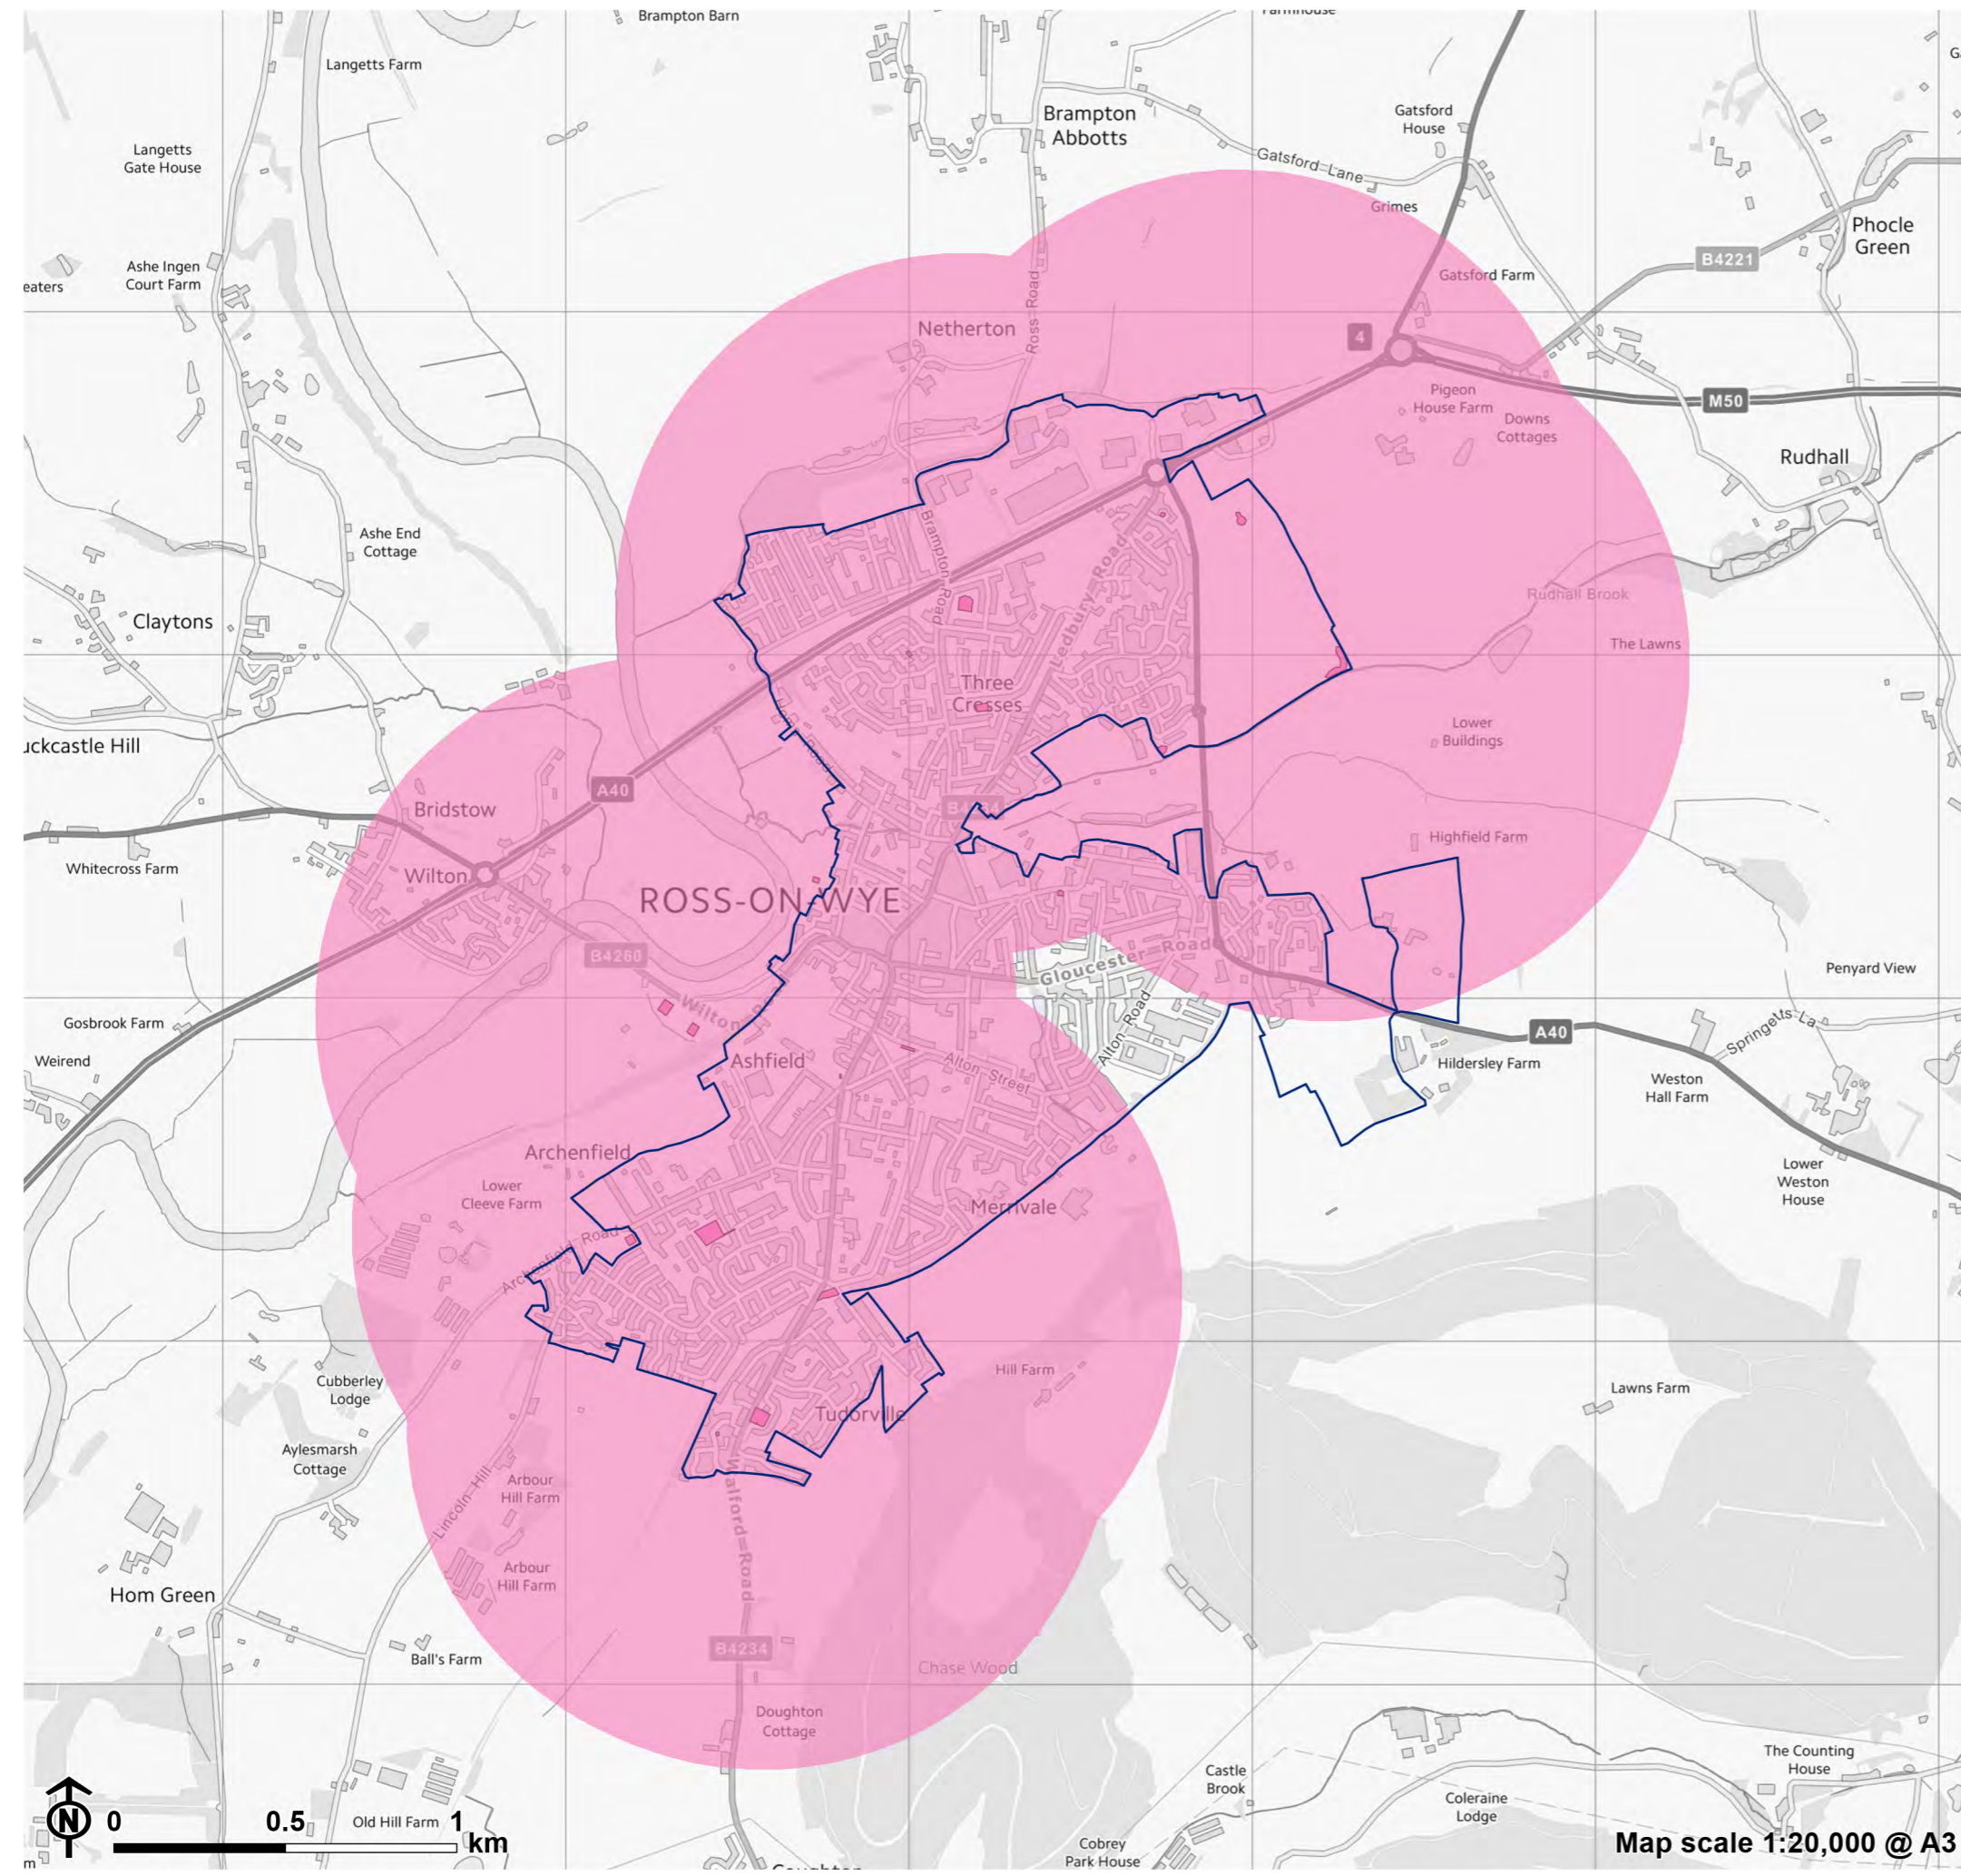

Source: Herefordshire Council, Ordnance Survey

Map scale 1:15,000 @ A3

**Figure 8.29: Access to neighbourhood play provision in Leominster**

- Herefordshire boundary
- Leominster boundary
- Greenspace**
  - Provision for children and teenagers
- 1km access buffer**
  - Provision for children and teenagers buffer

Source: Herefordshire Council, Ordnance Survey

**Figure 8.31: Access to doorstep play provision in Leominster**

- Herefordshire boundary
- Leominster boundary
- Greenspace**
- Provision for children and teenagers
- 100m access buffer**
- Provision for children and teenagers buffer

Map scale 1:20,000 @ A3

Source: Herefordshire Council, Ordnance Survey

**Figure 8.32: Access to neighbourhood play provision in Ross-on-Wye**

- Herefordshire boundary
- Ross-on-Wye boundary
- Greenspace**
- Provision for children and teenagers
- 1km access buffer**
- Provision for children and teenagers buffer

Source: Herefordshire Council, Ordnance Survey

Map scale 1:20,000 @ A3