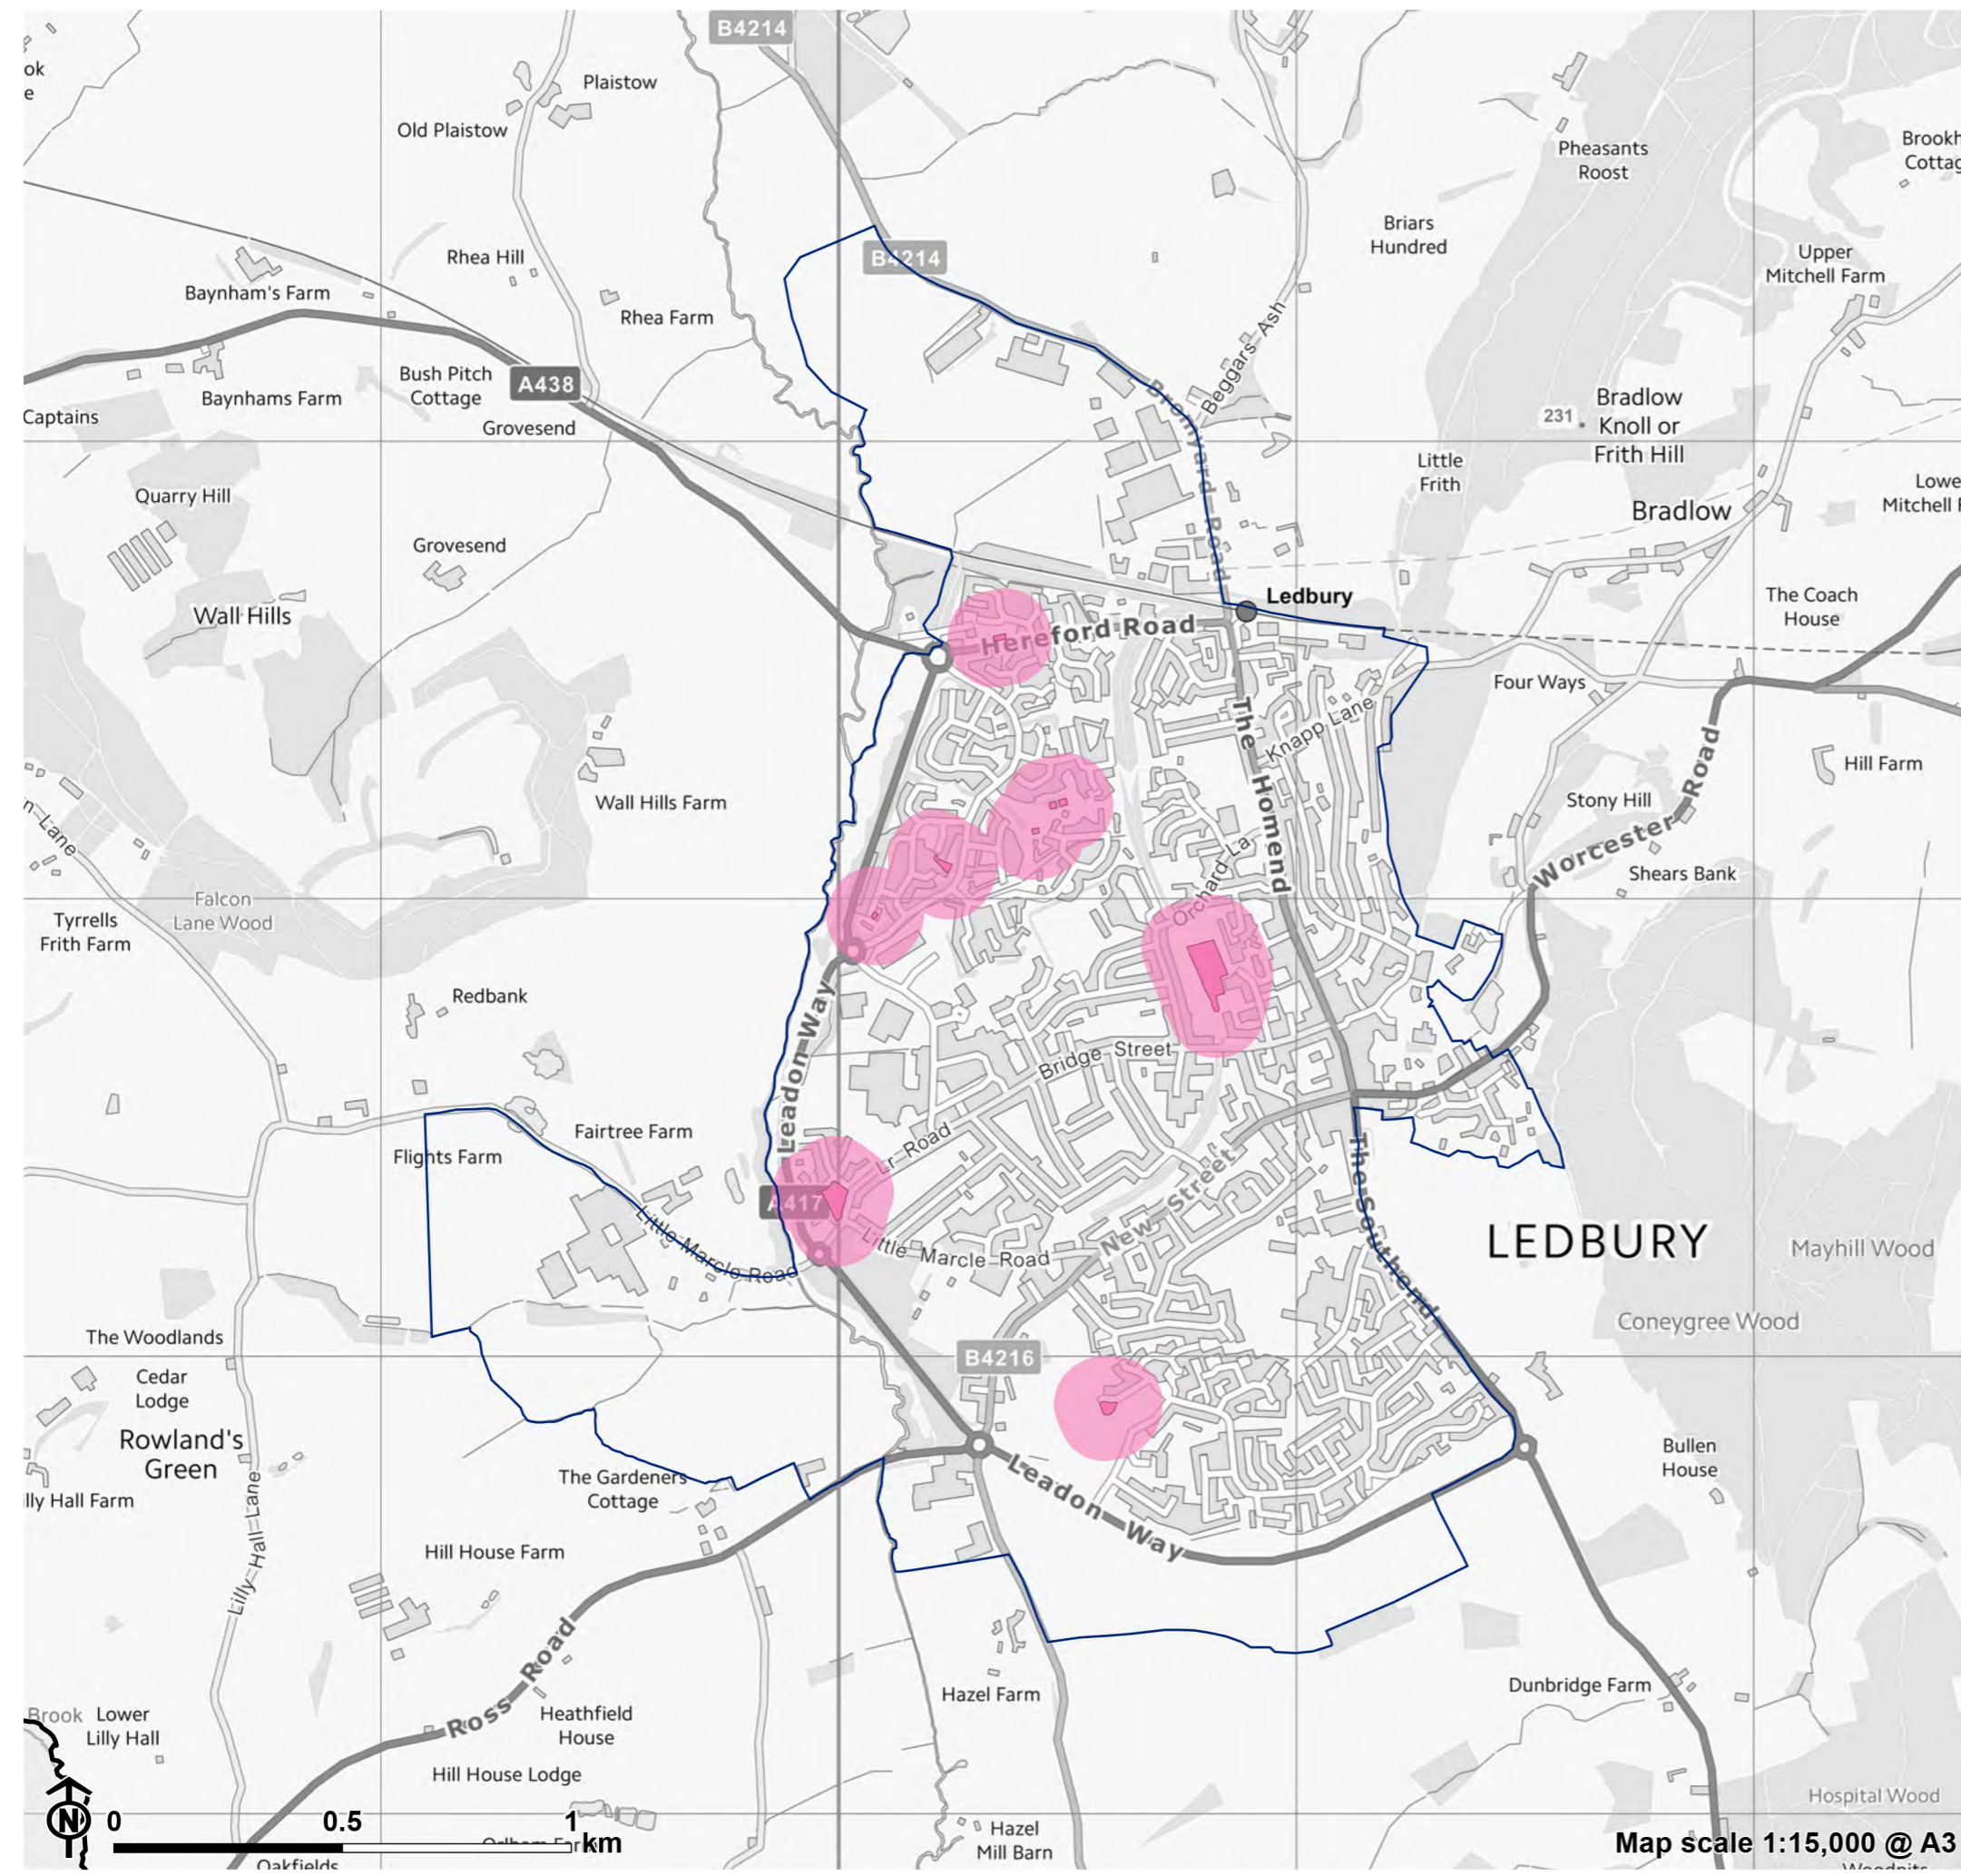

**Figure 8.26: Access to neighbourhood play provision in Ledbury**

- Herefordshire boundary
- Ledbury boundary
- Greenspace**
  - Provision for children and teenagers
- 1km access buffer**
  - Provision for children and teenagers buffer

Map scale 1:15,000 @ A3

Source: Herefordshire Council, Ordnance Survey

**Figure 8.27: Access to local play provision in Ledbury**

- Herefordshire boundary
- Ledbury boundary
- Greenspace**
  - Provision for children and teenagers
- 400m access buffer**
  - Provision for children and teenagers buffer

Map scale 1:15,000 @ A3

Source: Herefordshire Council, Ordnance Survey

**Figure 8.28: Access to doorstep play provision in Ledbury**

- Herefordshire boundary
- Ledbury boundary
- Greenspace**
- Provision for children and teenagers
- 100m access buffer**
- Provision for children and teenagers buffer

Source: Herefordshire Council, Ordnance Survey

Map scale 1:15,000 @ A3

**Figure 8.29: Access to neighbourhood play provision in Leominster**

- Herefordshire boundary
- Leominster boundary
- Greenspace**
  - Provision for children and teenagers
- 1km access buffer**
  - Provision for children and teenagers buffer