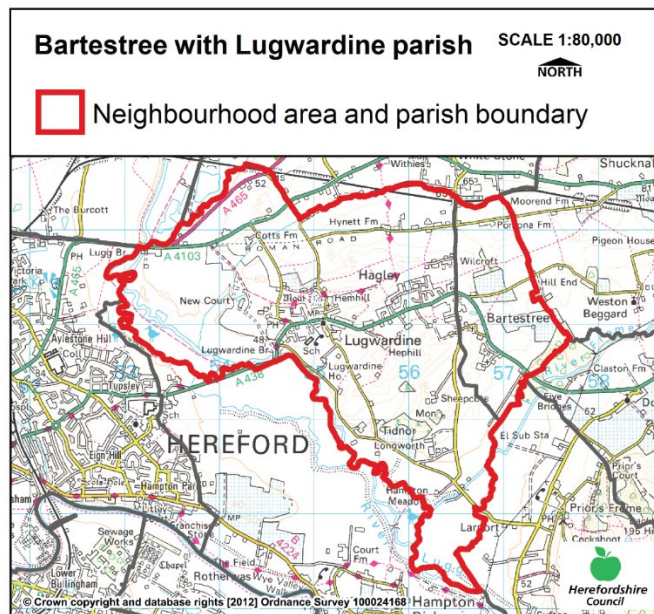

NEIGHBOURHOOD PLANNING NOTICE

The Neighbourhood Planning (General) Regulations 2012

Herefordshire Council has **MADE** under Article 19 of the above Regulations the **Revised Bartestree with Lugwardine Neighbourhood Plan**. This plan now forms part of the Development Plan for Herefordshire.

This plan can be viewed at;

- www.herefordshire.gov.uk/neighbourhoodplanning

The Neighbourhood Plan covers the area identified on the map below

Roger Allonby

Service Director – Economy and Growth

Date 14/08/23