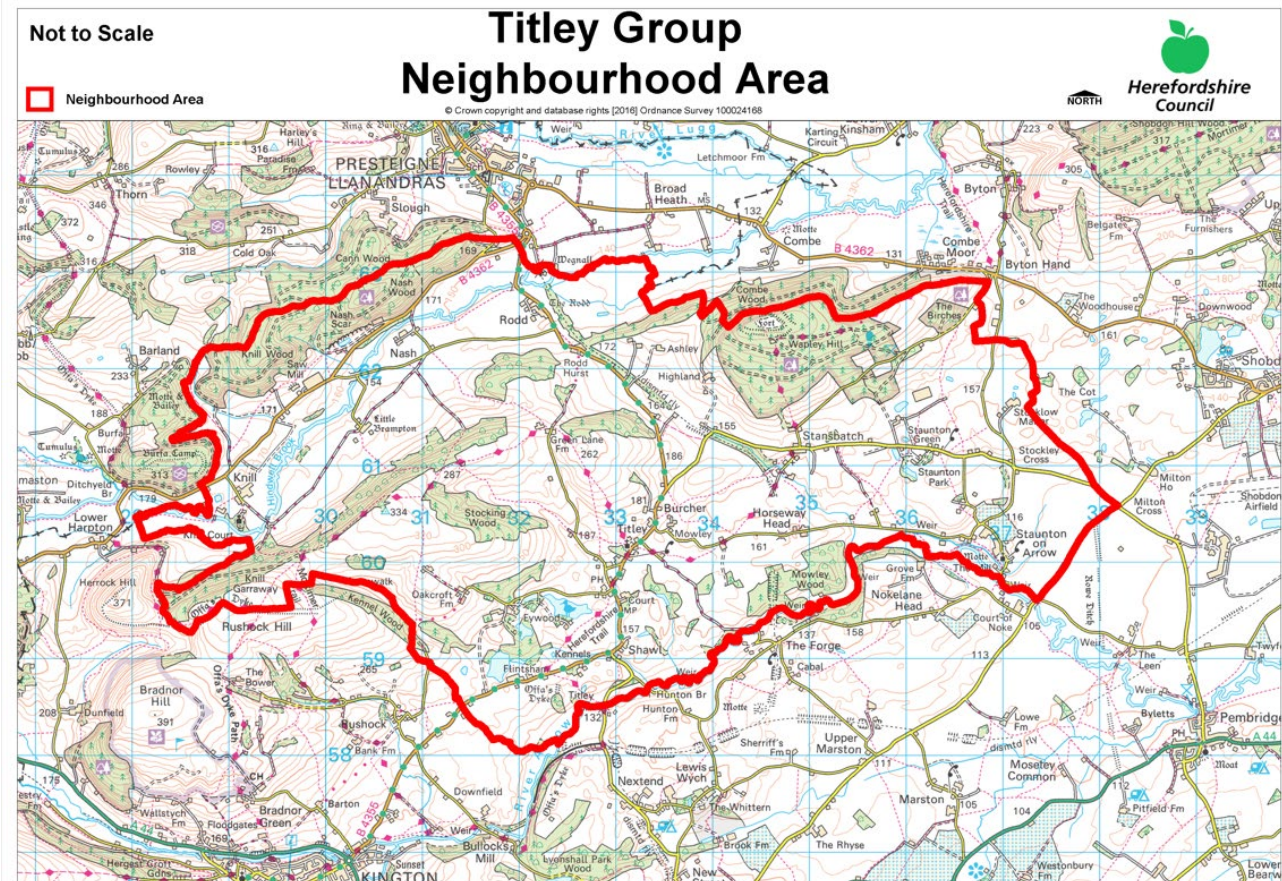

# NEIGHBOURHOOD PLANNING NOTICE

## The Neighbourhood Planning (General) Regulations 2012

Herefordshire Council has **MADE** under Article 19 of the above Regulations the **Titley Group Neighbourhood Plan**. This plan now forms part of the Development Plan for Herefordshire.

This plan can be viewed at;

- [www.herefordshire.gov.uk/neighbourhoodplanning](http://www.herefordshire.gov.uk/neighbourhoodplanning)

The Neighbourhood Plan covers the area identified on the map below

Roger Allonby