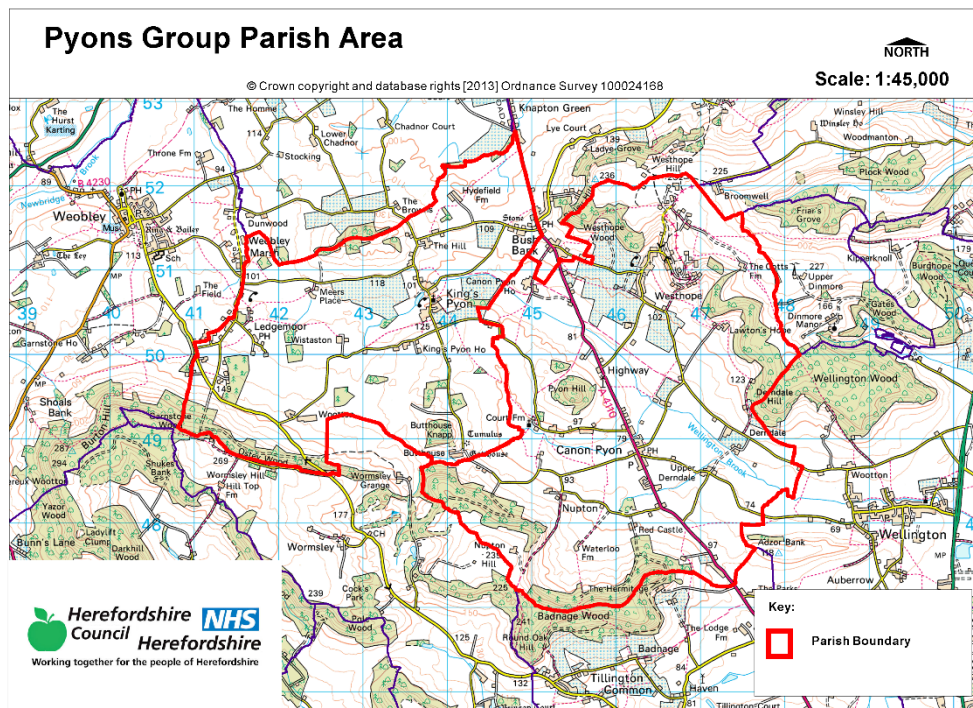

NEIGHBOURHOOD PLANNING NOTICE

The Neighbourhood Planning (General) Regulations 2012

Herefordshire Council has **MADE** under Article 19 of the above Regulations the **Revised Pyons Group Neighbourhood Plan**. This plan now forms part of the Development Plan for Herefordshire.

This plan can be viewed at;

- www.herefordshire.gov.uk/neighbourhoodplanning

The Neighbourhood Plan covers the area identified on the map below

Roger Allonby

Service Director – Economy and Growth

Date /02/2024