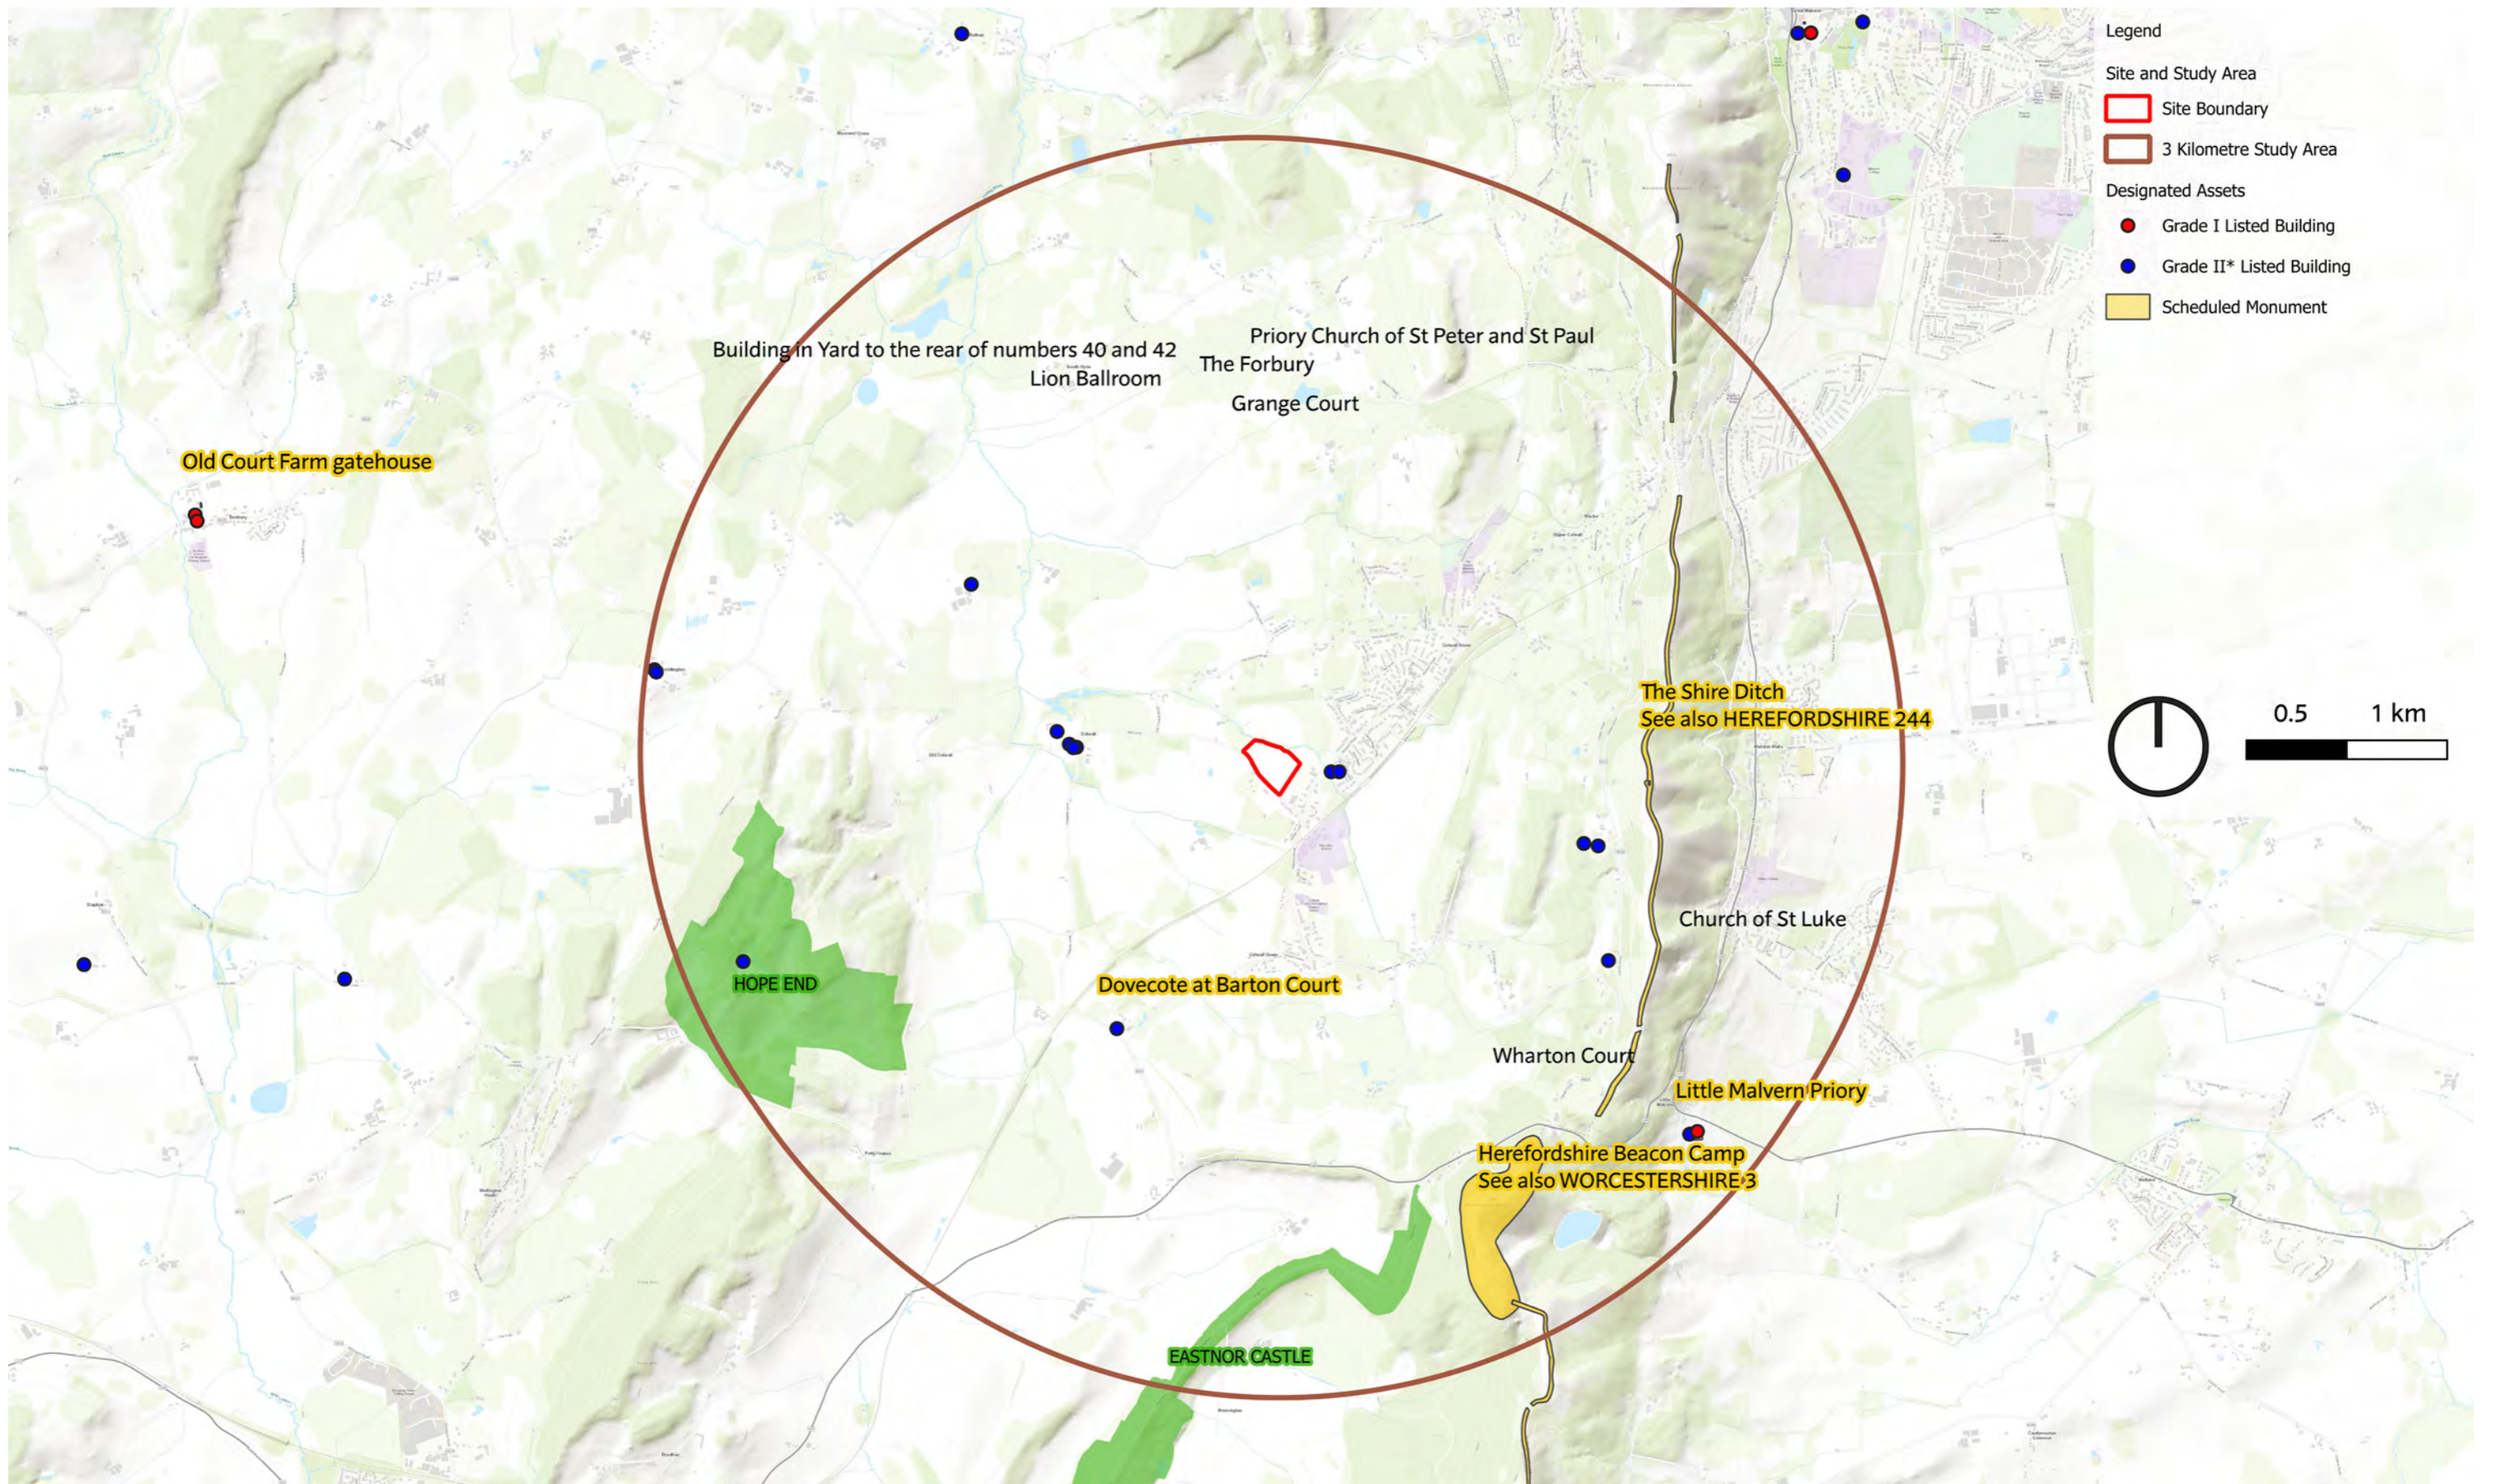

FIGURE 22.2
SITE MARKED ON 1904 OS MAP

© ESRI (2023) and Google Satellite (2023)

November 2023
Land West of Colwall Primary SchoolIndd

STRATEGIC SITE ALLOCATION
HERITAGE IMPACT ASSESSMENTS
HEREFORDSHIRE COUNCIL

SITE NAME: LAND WEST OF COLWALL PRIMARY SCHOOL

FIGURE 22.3
LOCATION OF SITE AND STUDY AREAS

© ESRI (2023) and Google Satellite (2023)

November 2023
Land West of Colwall Primary School.lndd

STRATEGIC SITE ALLOCATION
HERITAGE IMPACT ASSESSMENTS
HEREFORDSHIRE COUNCIL

SITE NAME: LAND WEST OF COLWALL PRIMARY SCHOOL

FIGURE 22.5
DESIGNATED ASSETS WITHIN THE SITE
AND 1KM STUDY AREA

© ESRI (2023) and Google Satellite (2023)

November 2023
Land West of Colwall Primary School.lndd

STRATEGIC SITE ALLOCATION
HERITAGE IMPACT ASSESSMENTS
HEREFORDSHIRE COUNCIL

SITE NAME: LAND WEST OF COLWALL PRIMARY SCHOOL

FIGURE 22.6
SIGNIFICANT DESIGNATED ASSETS WITHIN THE SITE
AND 3KM STUDY AREA