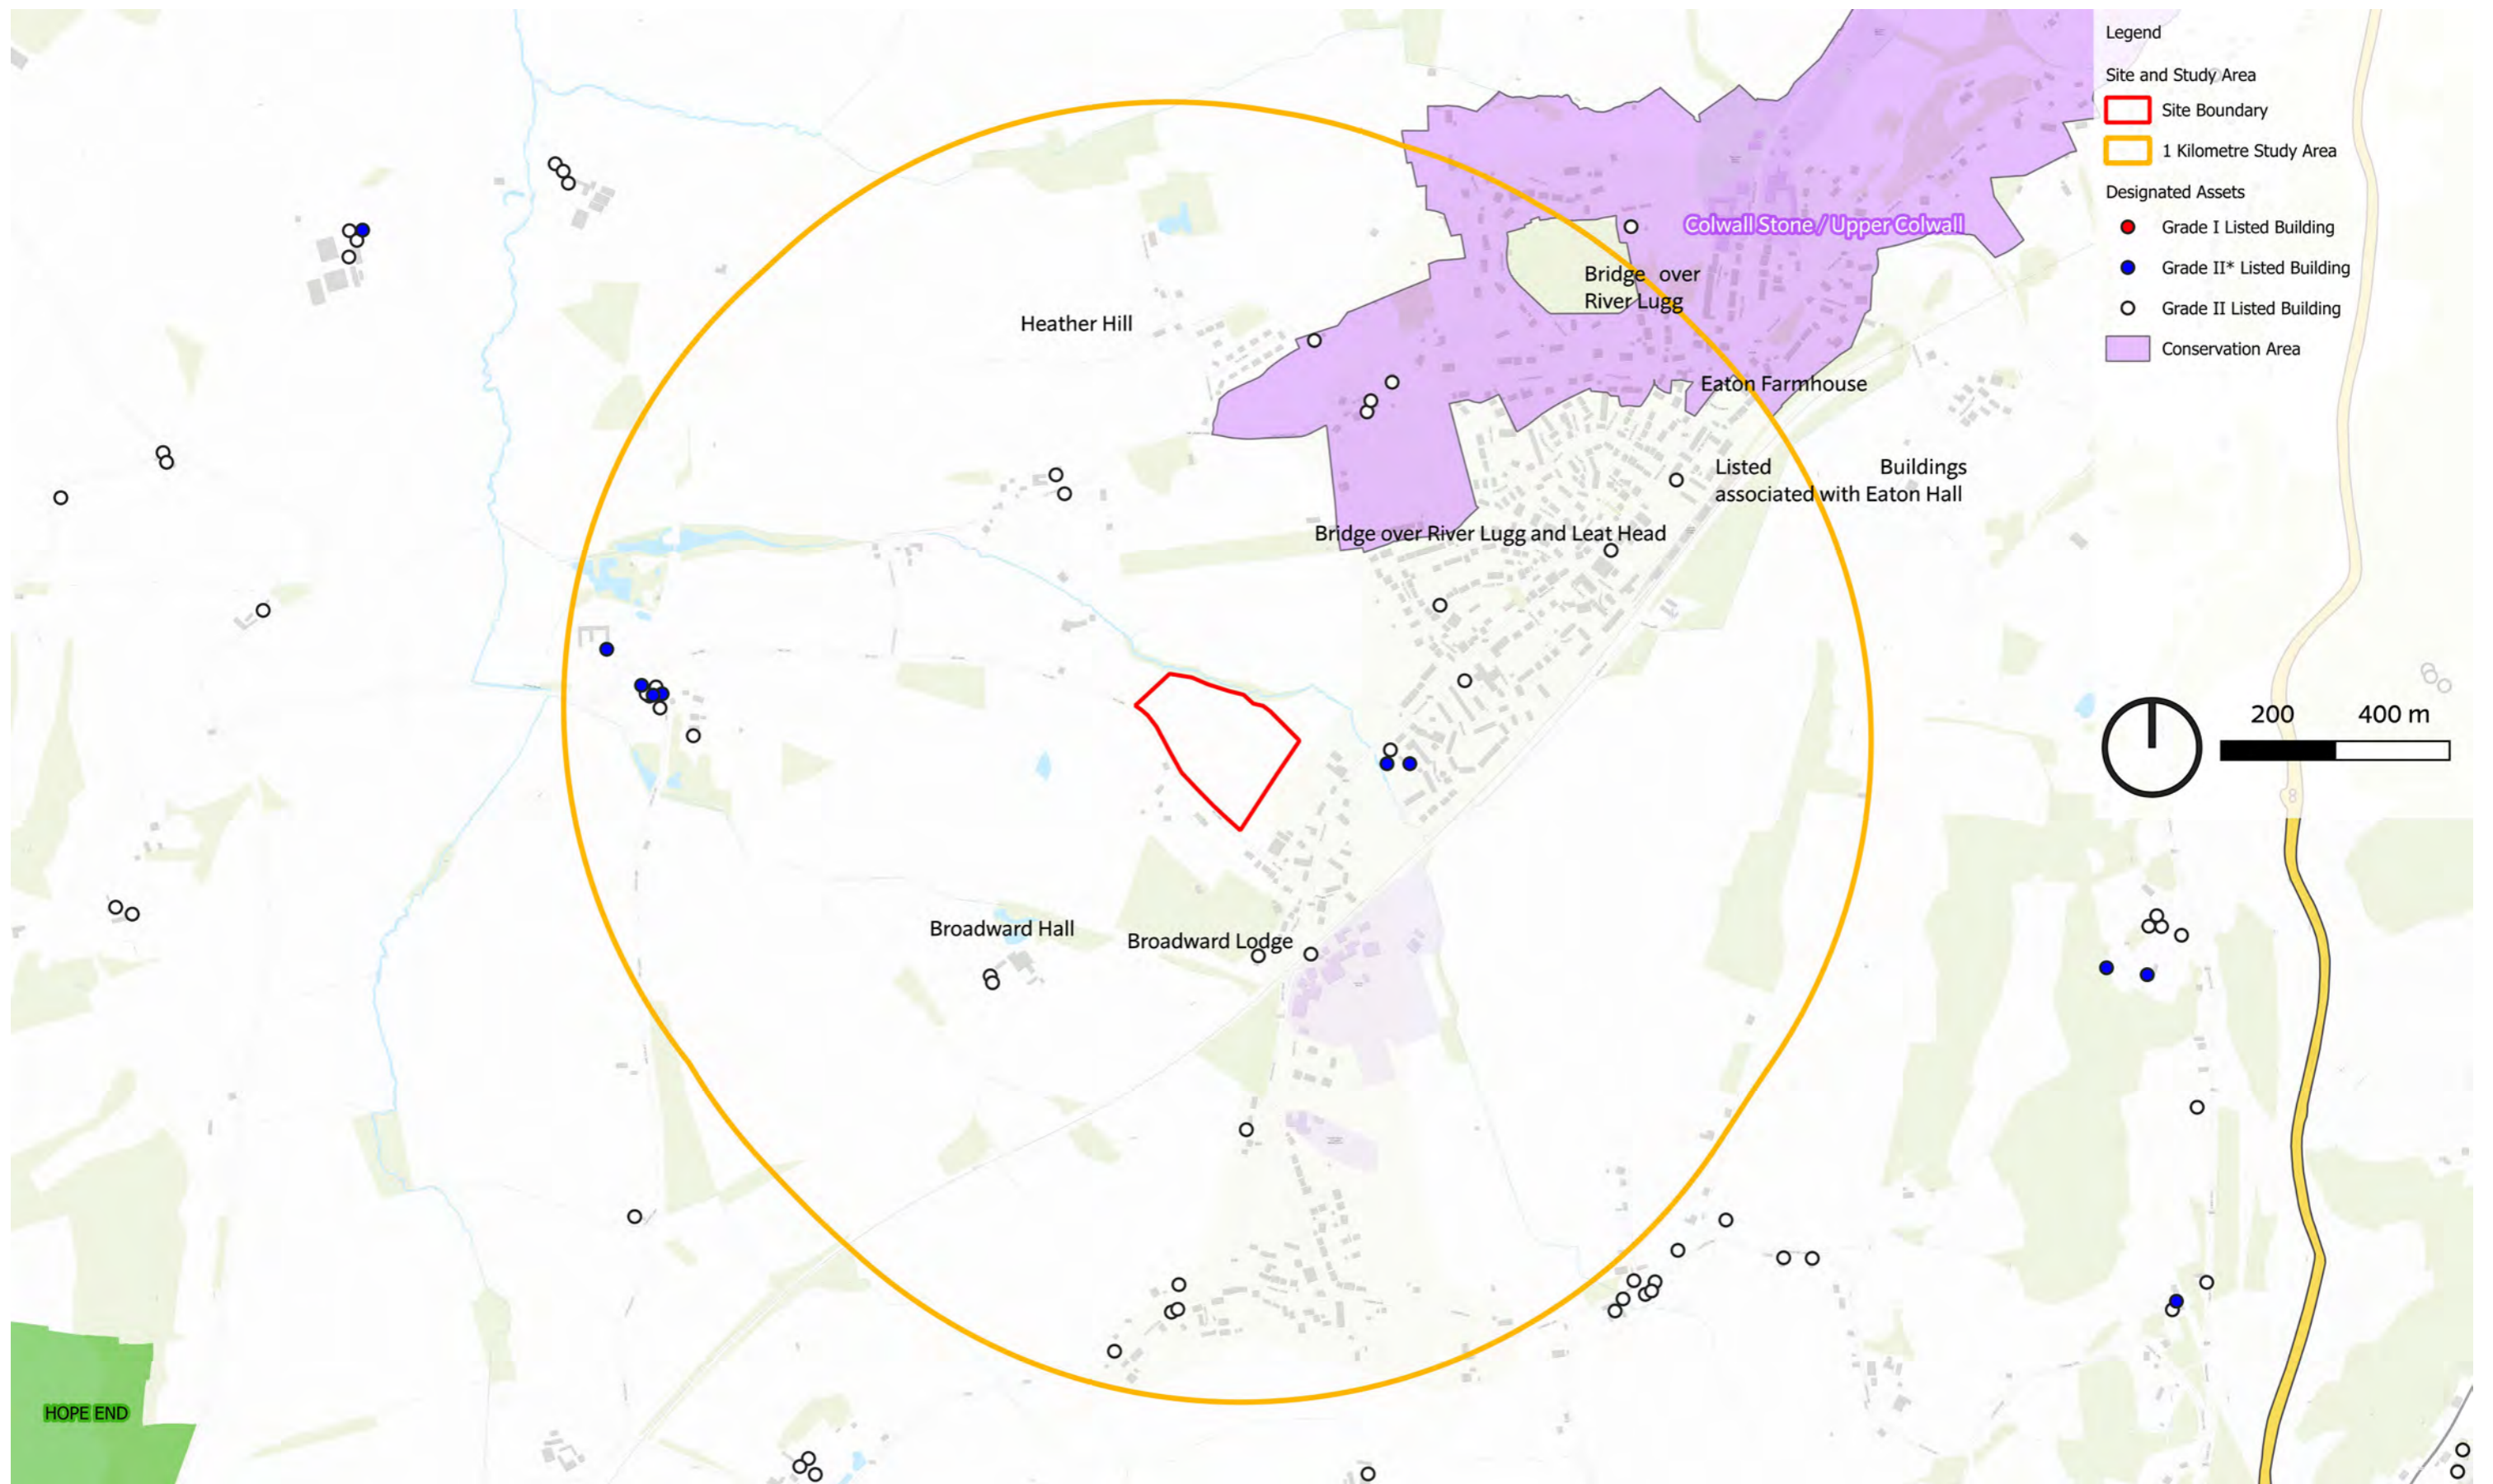

FIGURE 22.1
SITE BOUNDARY

© ESRI (2023) and Google Satellite (2023)

November 2023
Land West of Colwall Primary School.indd

STRATEGIC SITE ALLOCATION
HERITAGE IMPACT ASSESSMENTS
HEREFORDSHIRE COUNCIL

SITE NAME: LAND WEST OF COLWALL PRIMARY SCHOOL

FIGURE 22.2
SITE MARKED ON 1904 OS MAP

© ESRI (2023) and Google Satellite (2023)

November 2023
Land West of Colwall Primary SchoolIndd

STRATEGIC SITE ALLOCATION
HERITAGE IMPACT ASSESSMENTS
HEREFORDSHIRE COUNCIL

SITE NAME: LAND WEST OF COLWALL PRIMARY SCHOOL

FIGURE 22.3
LOCATION OF SITE AND STUDY AREAS

© ESRI (2023) and Google Satellite (2023)

November 2023
Land West of Colwall Primary School.lndd

STRATEGIC SITE ALLOCATION
HERITAGE IMPACT ASSESSMENTS
HEREFORDSHIRE COUNCIL

SITE NAME: LAND WEST OF COLWALL PRIMARY SCHOOL

FIGURE 22.5
DESIGNATED ASSETS WITHIN THE SITE
AND 1KM STUDY AREA

© ESRI (2023) and Google Satellite (2023)

November 2023
Land West of Colwall Primary School.lndd