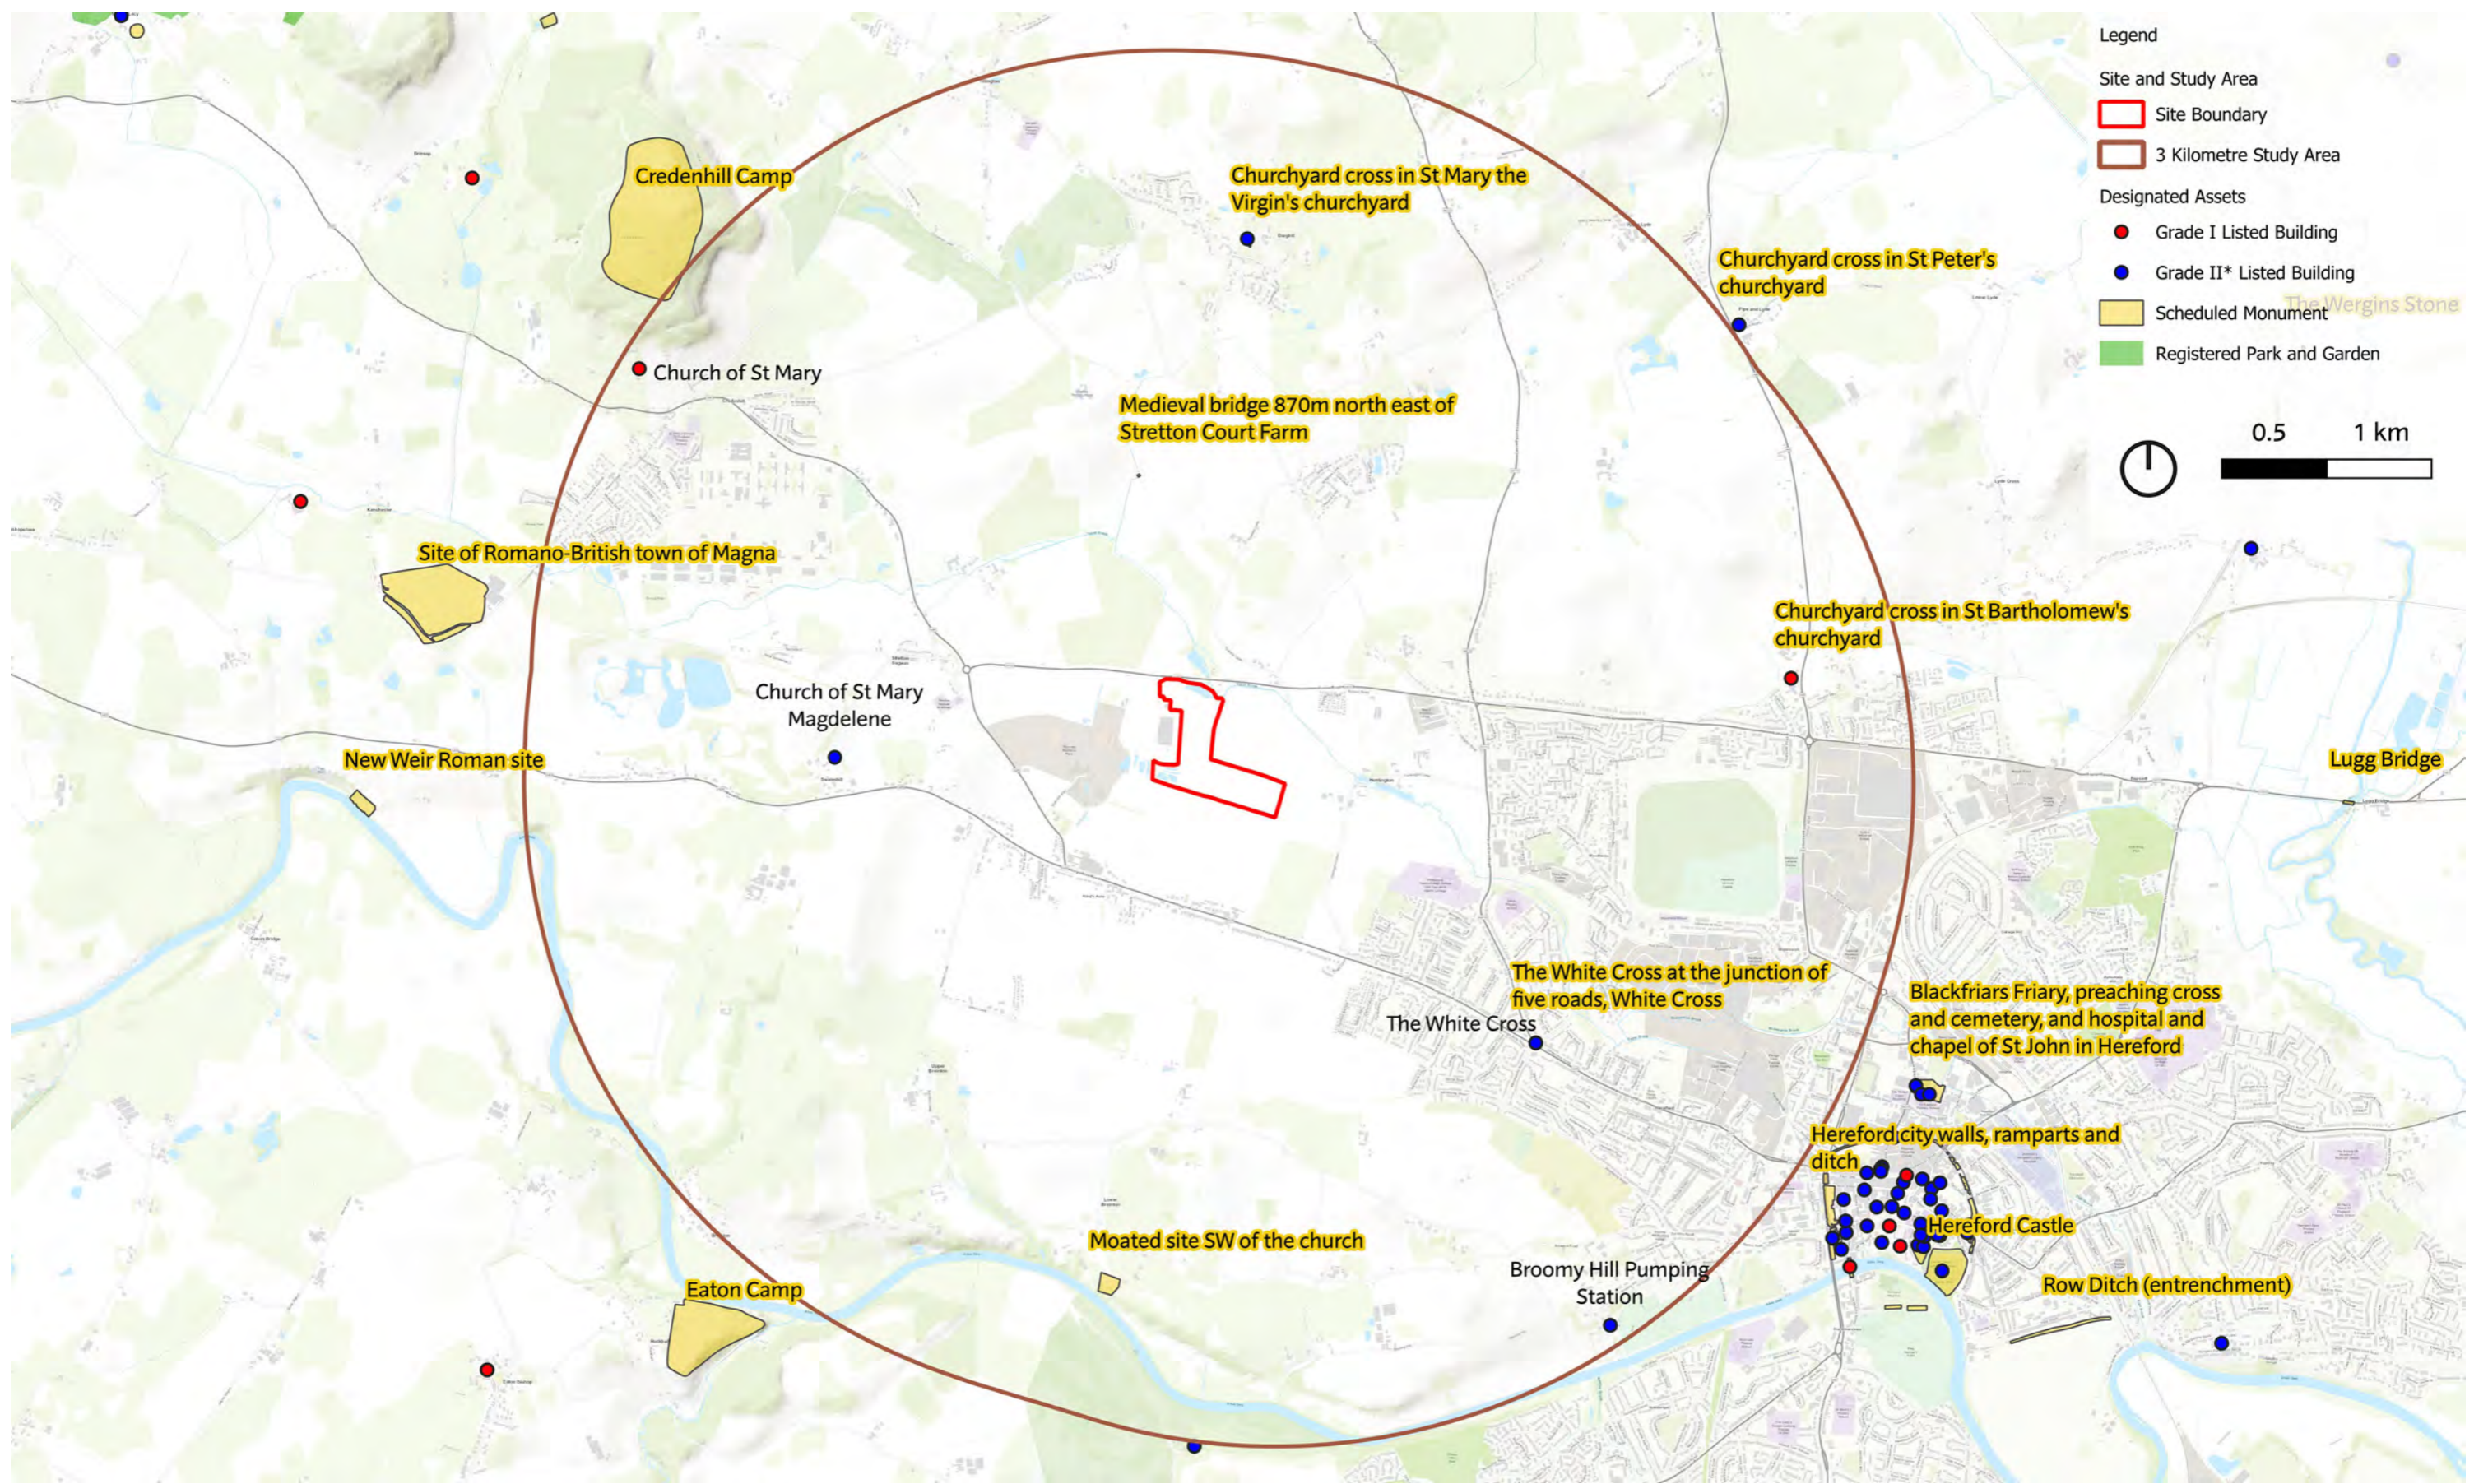

© ESRI (2023) and Google Satellite (2023)

February 2024
Land East of Cattle Market.indd

STRATEGIC SITE ALLOCATION
HERITAGE IMPACT ASSESSMENTS
HEREFORDSHIRE COUNCIL

SITE NAME: LAND EAST OF CATTLE MARKET

FIGURE 6.5
NON-DESIGNATED ASSETS WITHIN AND
AROUND THE SITE

© ESRI (2023) and Google Satellite (2023)

February 2024
Land East of Cattle Market.indd

STRATEGIC SITE ALLOCATION
HERITAGE IMPACT ASSESSMENTS
HEREFORDSHIRE COUNCIL

SITE NAME: LAND EAST OF CATTLE MARKET

FIGURE 6.6
DESIGNATED ASSETS WITHIN THE SITE
AND 1KM STUDY AREA

© ESRI (2023) and Google Satellite (2023)

February 2024
Land East of Cattle Market.indd

STRATEGIC SITE ALLOCATION
HERITAGE IMPACT ASSESSMENTS
HEREFORDSHIRE COUNCIL

SITE NAME: LAND EAST OF CATTLE MARKET

FIGURE 6.7
SIGNIFICANT DESIGNATED ASSETS WITHIN
THE SITE AND 3KM STUDY AREA