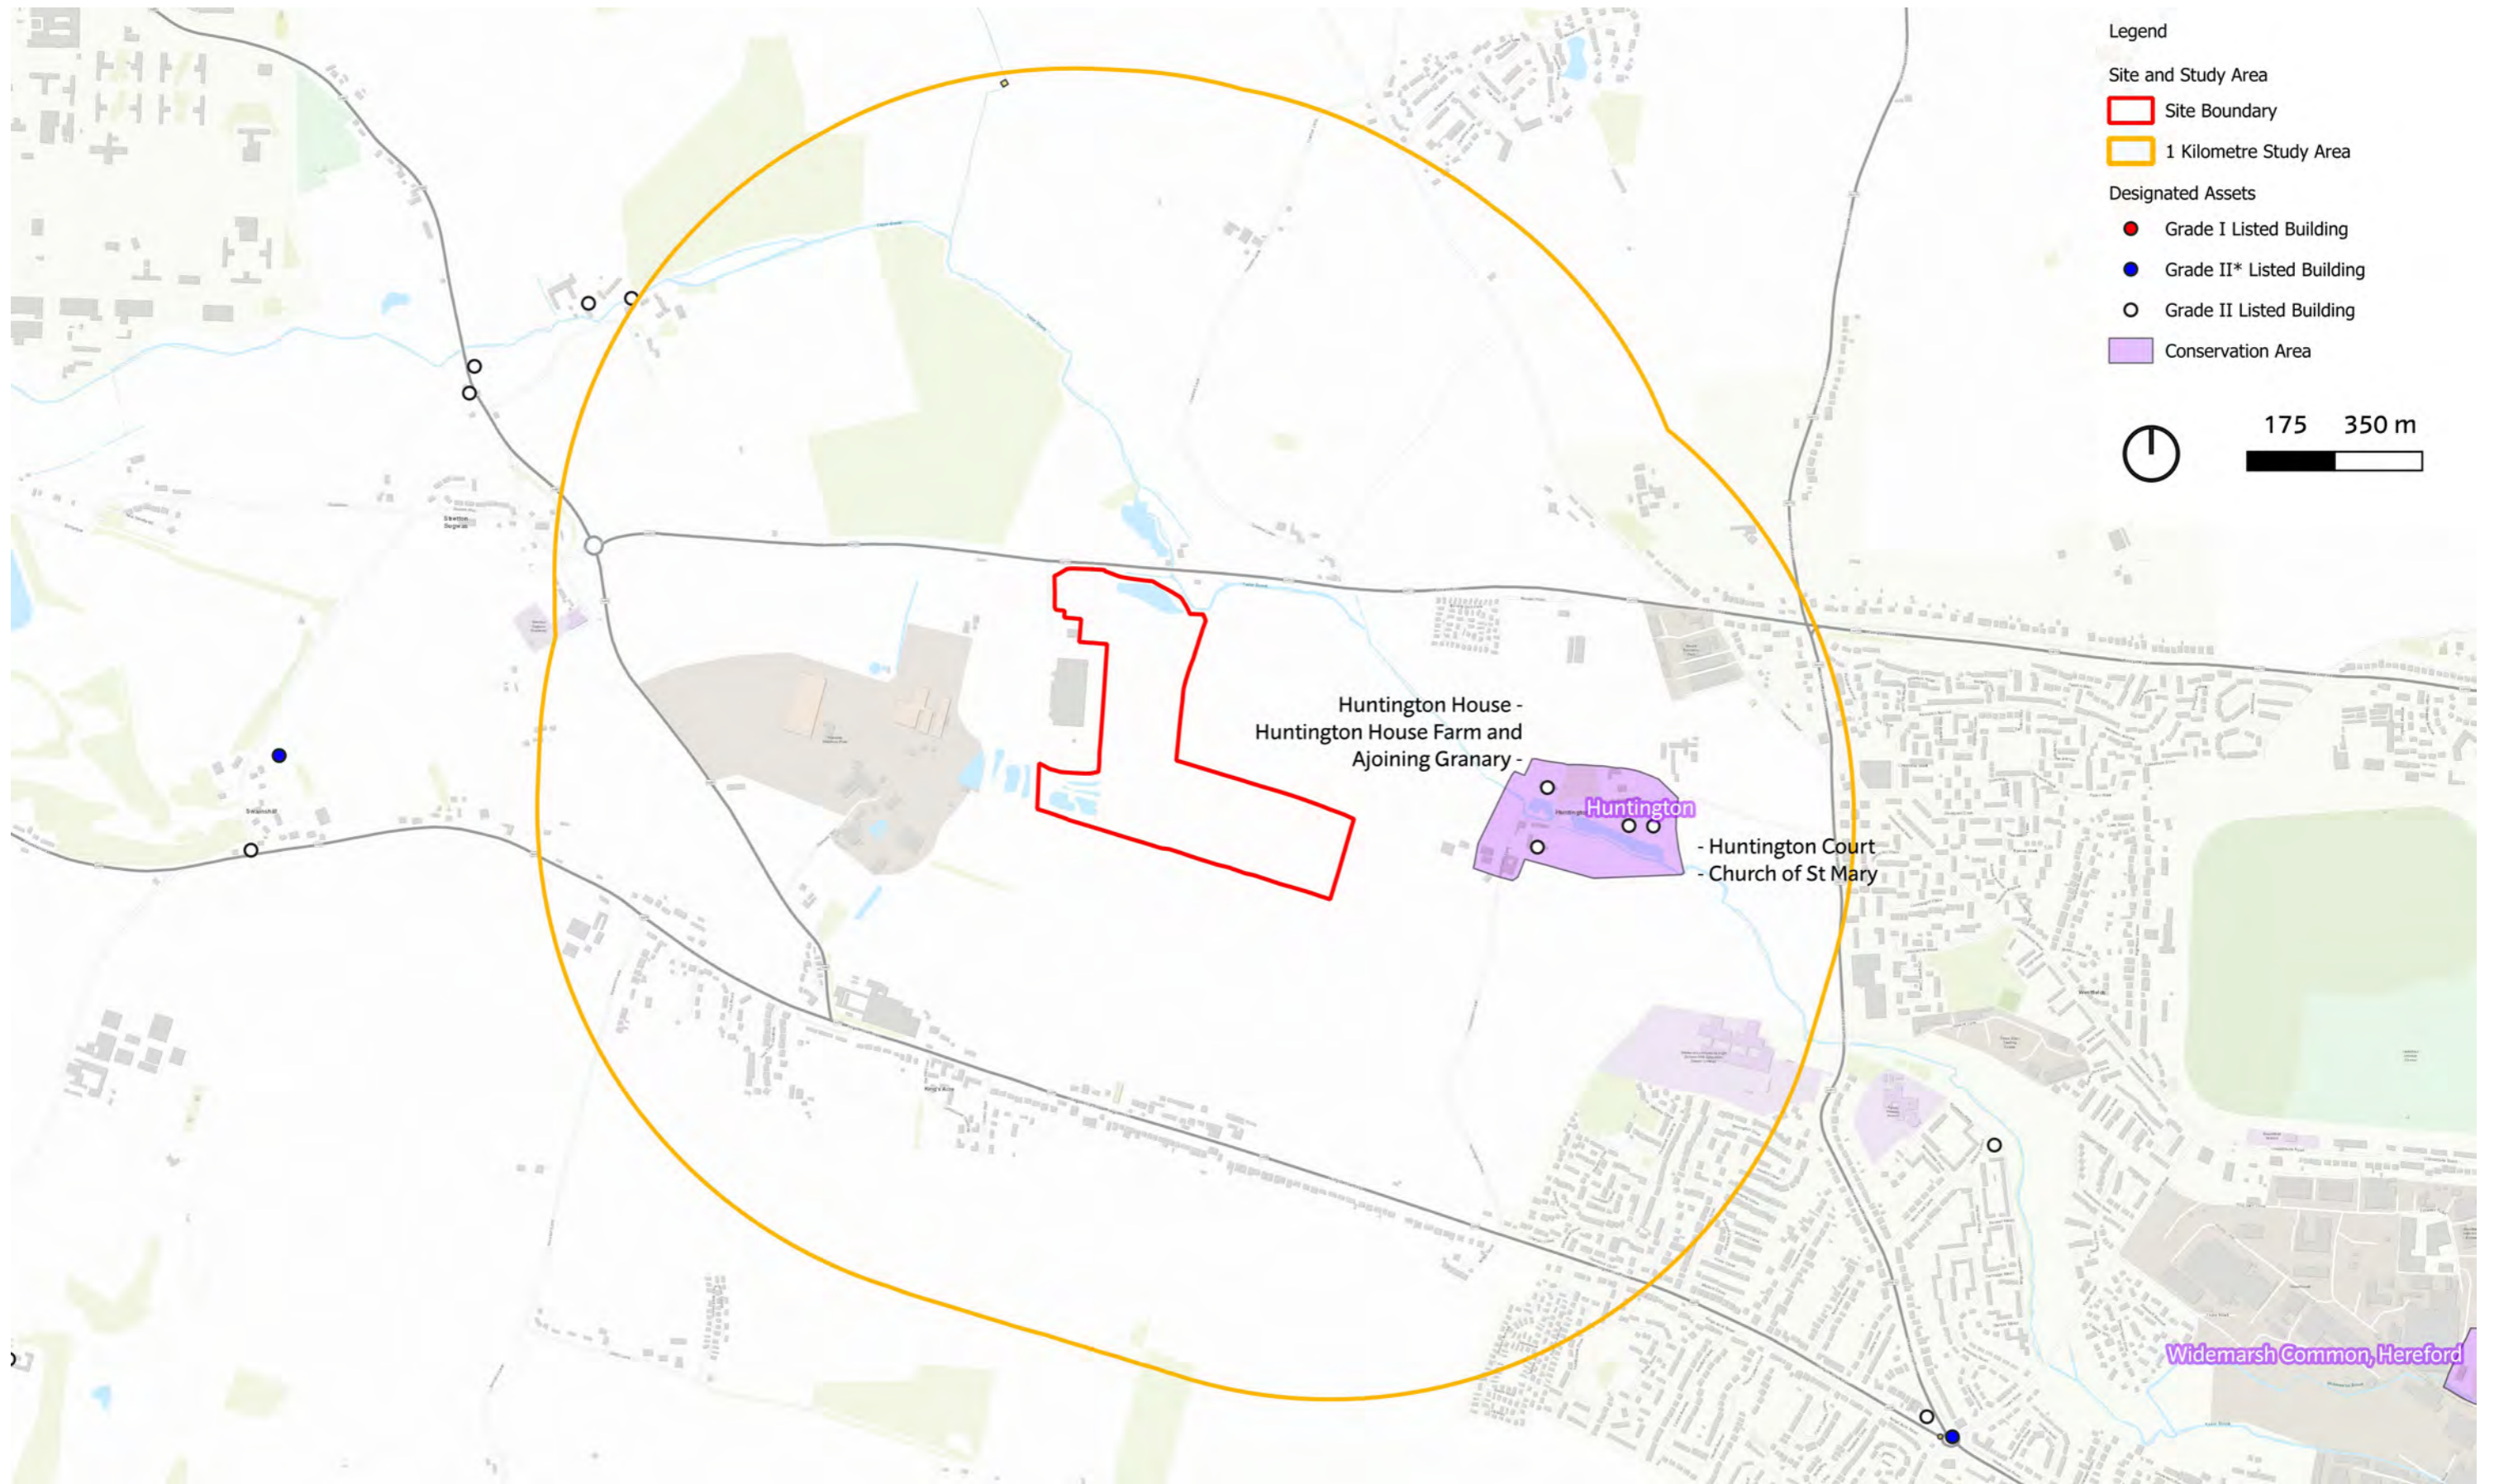

© ESRI (2023) and Google Satellite (2023)

February 2024
Land East of Cattle Market.indd

STRATEGIC SITE ALLOCATION
HERITAGE IMPACT ASSESSMENTS
HEREFORDSHIRE COUNCIL

SITE NAME: LAND EAST OF CATTLE MARKET

FIGURE 6.5
NON-DESIGNATED ASSETS WITHIN AND
AROUND THE SITE

© ESRI (2023) and Google Satellite (2023)

February 2024
Land East of Cattle Market.indd

STRATEGIC SITE ALLOCATION
HERITAGE IMPACT ASSESSMENTS
HEREFORDSHIRE COUNCIL

SITE NAME: LAND EAST OF CATTLE MARKET

FIGURE 6.6
DESIGNATED ASSETS WITHIN THE SITE
AND 1KM STUDY AREA

© ESRI (2023) and Google Satellite (2023)

February 2024
Land East of Cattle Market.indd

STRATEGIC SITE ALLOCATION
HERITAGE IMPACT ASSESSMENTS
HEREFORDSHIRE COUNCIL

SITE NAME: LAND EAST OF CATTLE MARKET

FIGURE 6.7
SIGNIFICANT DESIGNATED ASSETS WITHIN
THE SITE AND 3KM STUDY AREA