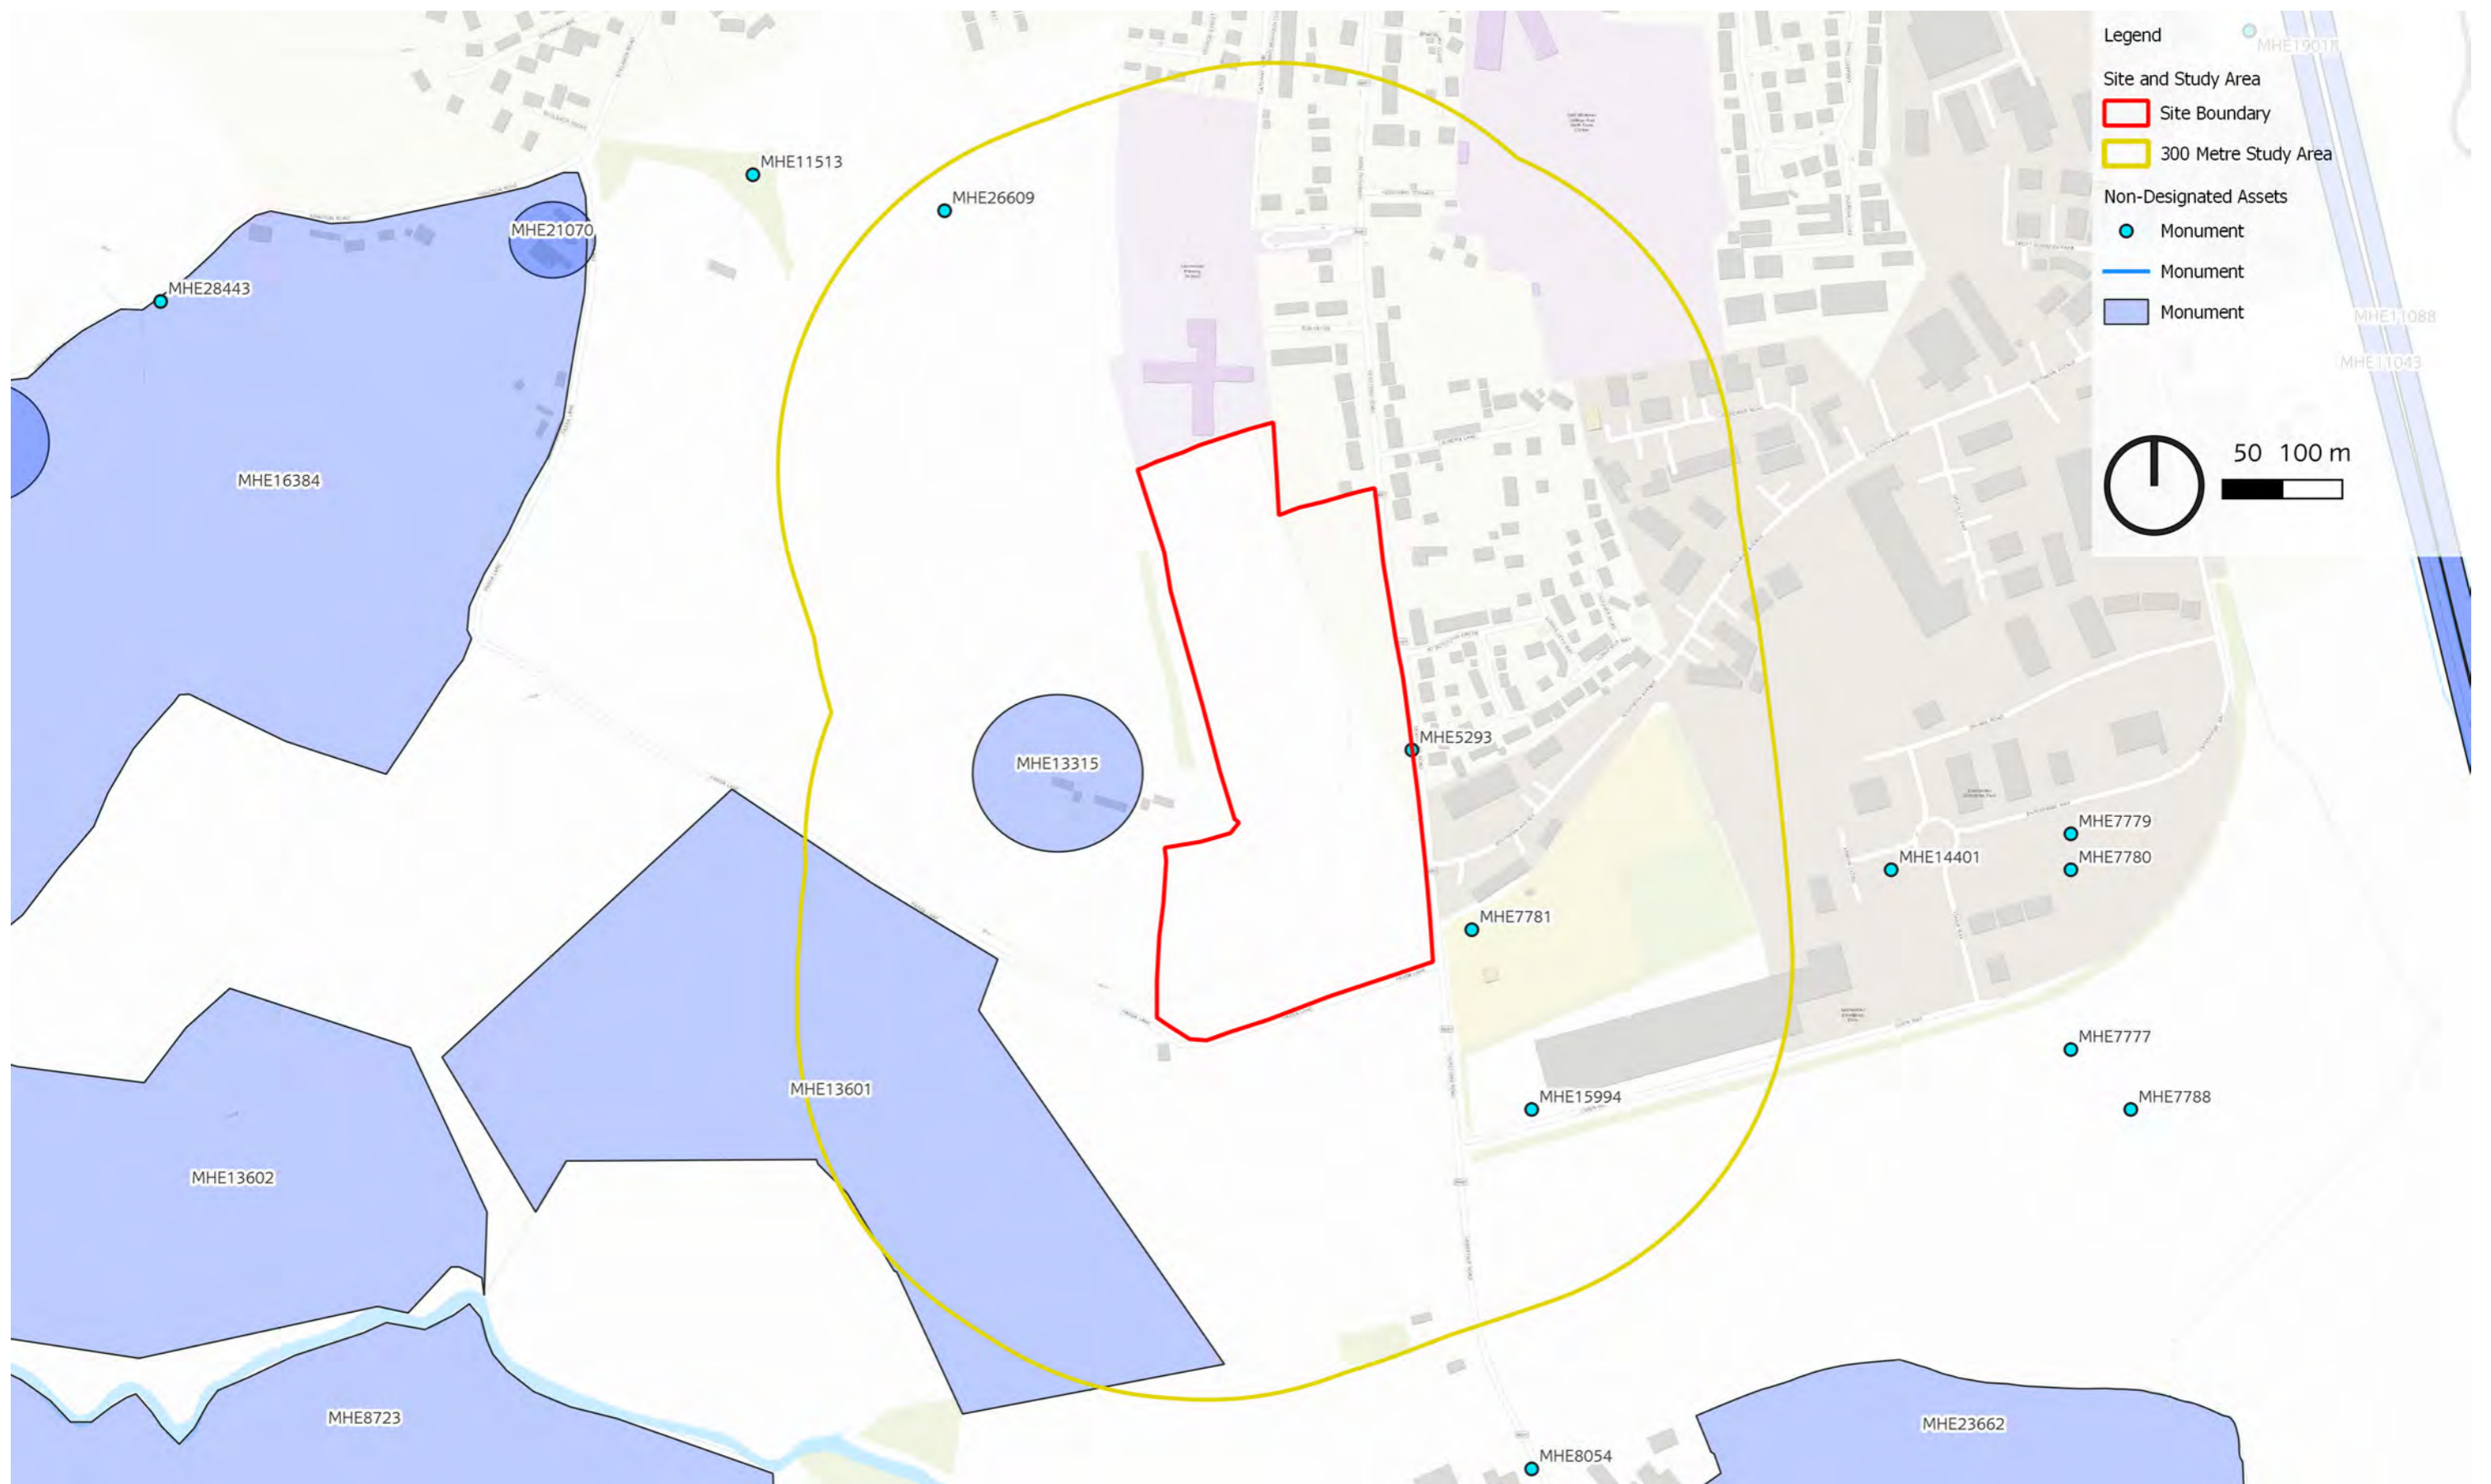

FIGURE 9.1
SITE BOUNDARY

© ESRI (2023) and Google Satellite (2023)

February 2024
Land South of Leominster Primary School.indd

STRATEGIC SITE ALLOCATION
HERITAGE IMPACT ASSESSMENTS
HEREFORDSHIRE COUNCIL

SITE NAME: LAND SOUTH OF LEOMINSTER PRIMARY SCHOOL

FIGURE 9.2
SITE MARKED ON 1885 OS MAP

© ESRI (2023) and Google Satellite (2023)

February 2024
Land South of Leominster Primary School.indd

STRATEGIC SITE ALLOCATION
HERITAGE IMPACT ASSESSMENTS
HEREFORDSHIRE COUNCIL

SITE NAME: LAND SOUTH OF LEOMINSTER PRIMARY SCHOOL

FIGURE 9.3
LOCATION OF SITE AND STUDY AREAS

© ESRI (2023) and Google Satellite (2023)

February 2024
Land South of Leominster Primary School.indd

STRATEGIC SITE ALLOCATION
HERITAGE IMPACT ASSESSMENTS
HEREFORDSHIRE COUNCIL

STRATEGIC SITE ALLOCATION
HERITAGE IMPACT ASSESSMENTS
HEREFORDSHIRE COUNCIL

SITE NAME: LAND SOUTH OF LEOMINSTER PRIMARY SCHOOL

FIGURE 9.5
DESIGNATED ASSETS WITHIN THE SITE
AND 1KM STUDY AREA

© ESRI (2023) and Google Satellite (2023)