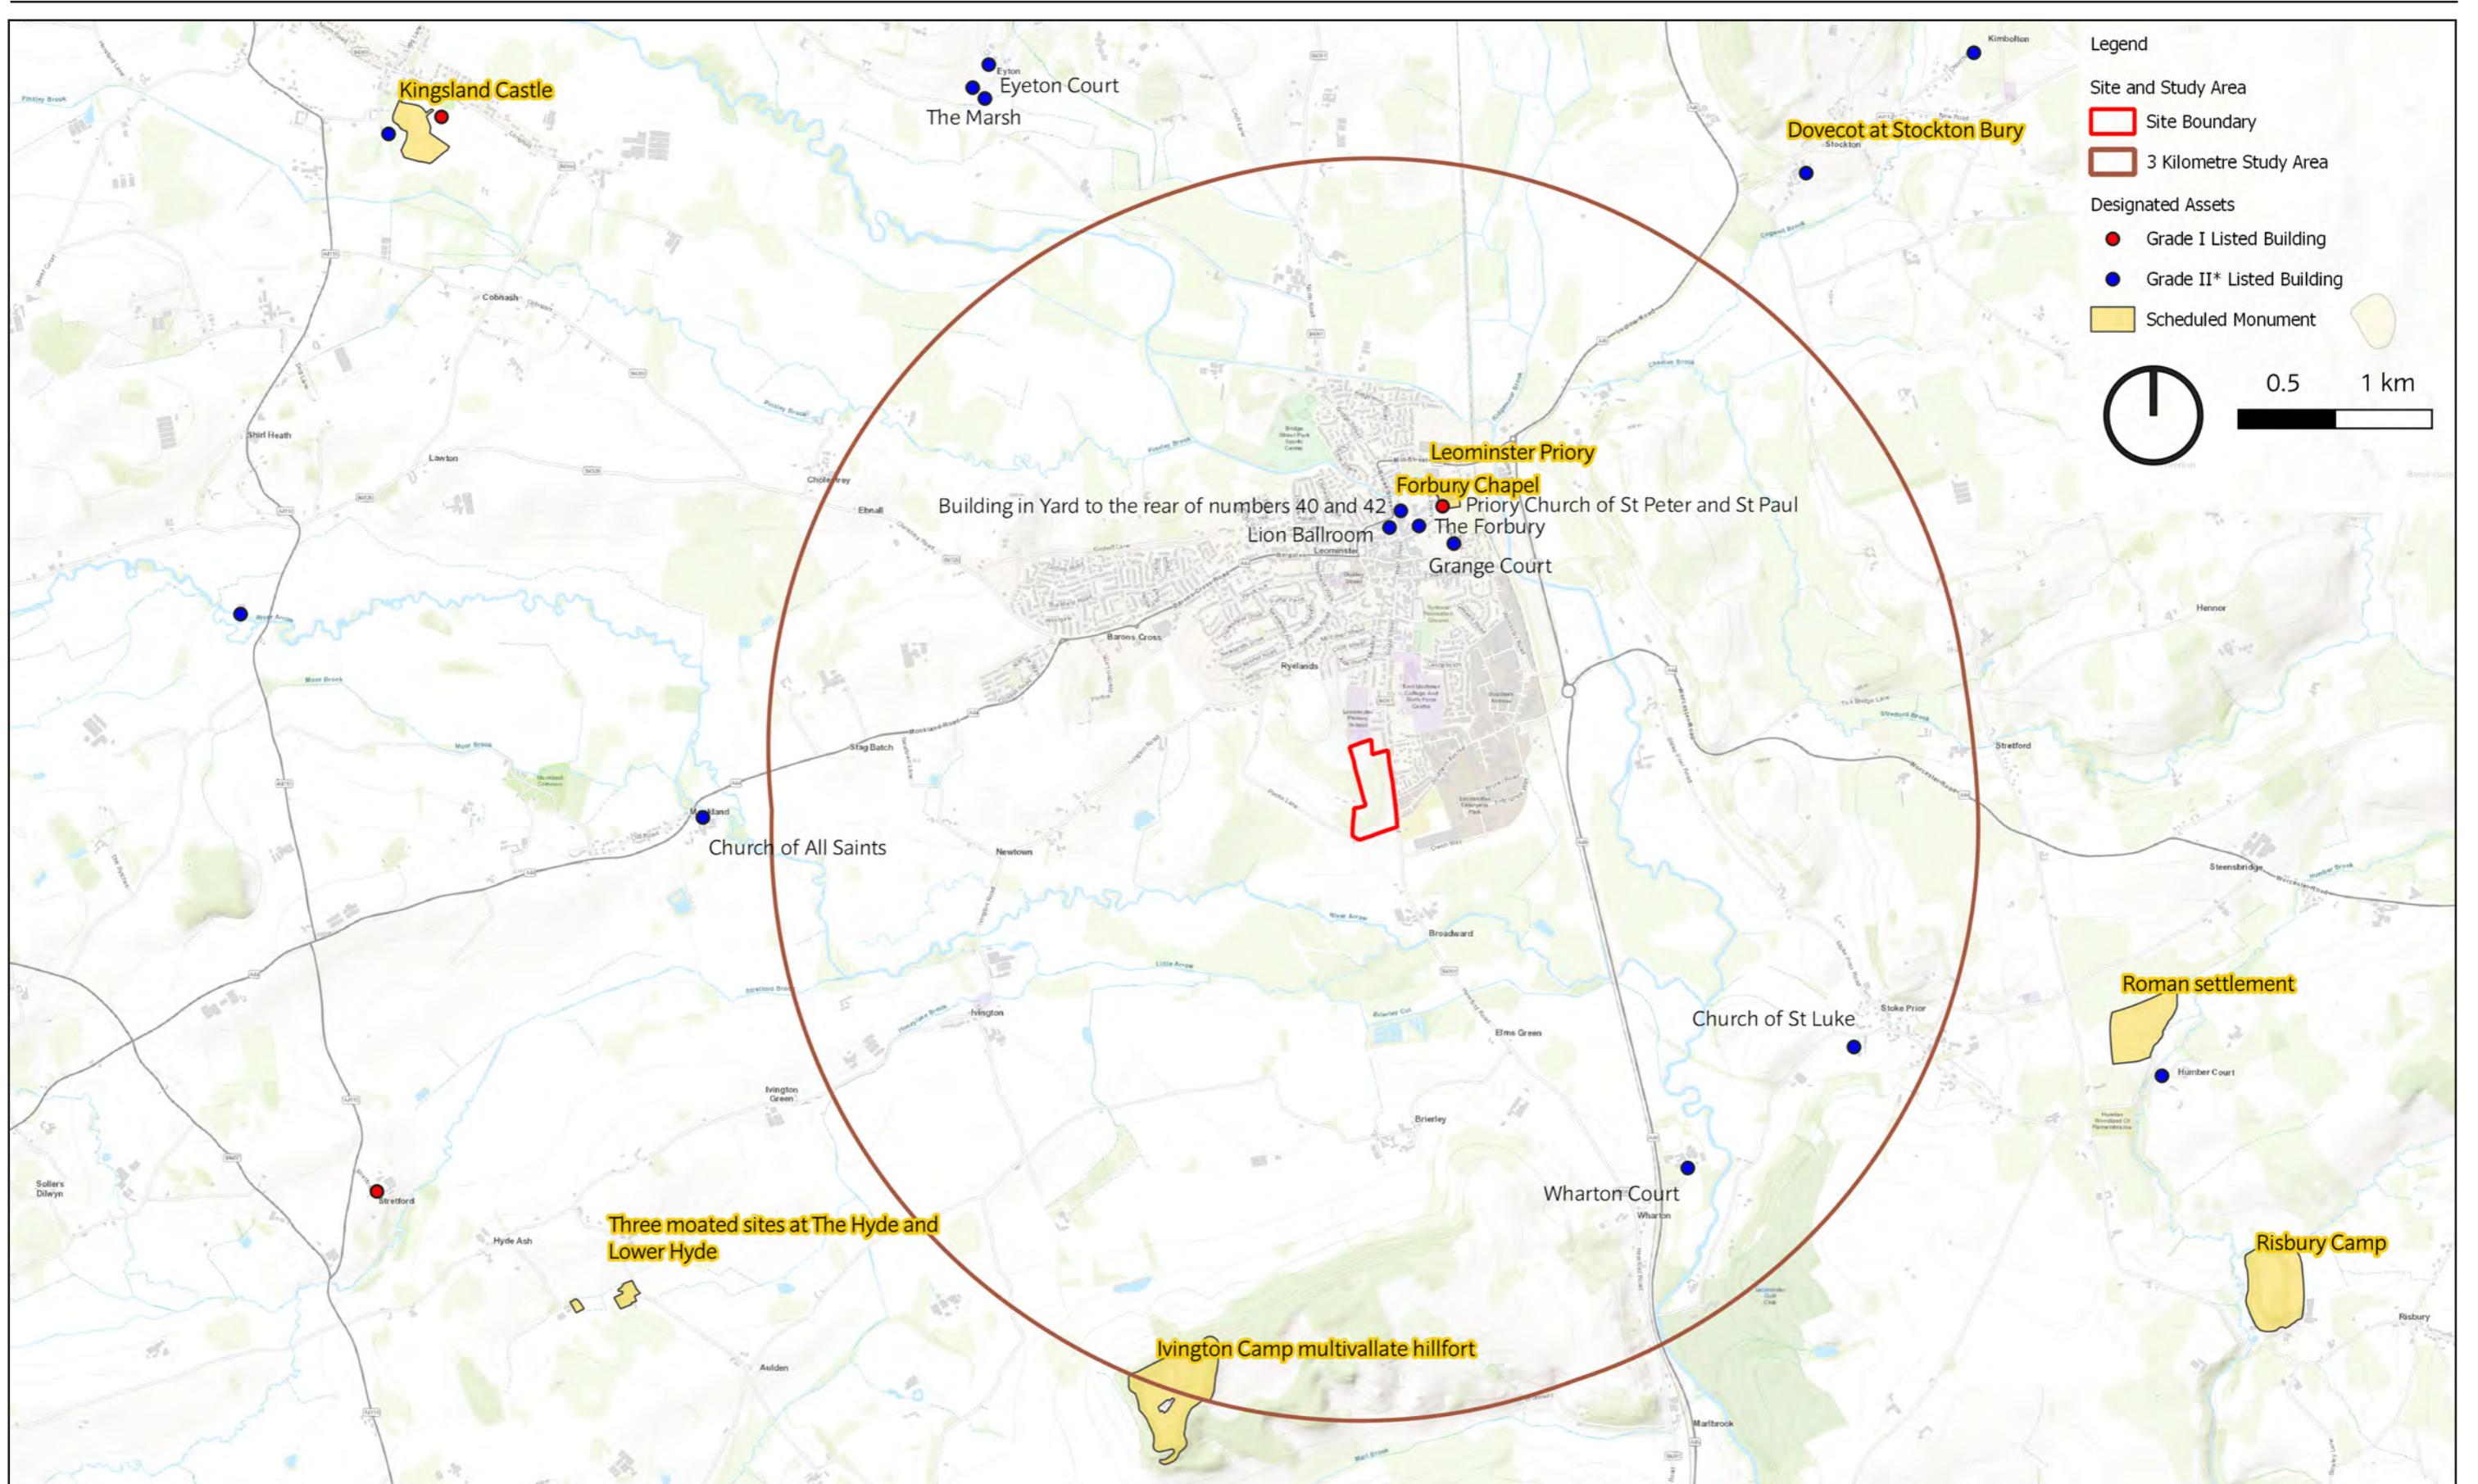

SITE NAME: LAND SOUTH OF LEOMINSTER PRIMARY SCHOOL

FIGURE 9.3
LOCATION OF SITE AND STUDY AREAS

© ESRI (2023) and Google Satellite (2023)

February 2024
Land South of Leominster Primary School.indd

STRATEGIC SITE ALLOCATION
HERITAGE IMPACT ASSESSMENTS
HEREFORDSHIRE COUNCIL

SITE NAME: LAND SOUTH OF LEOMINSTER PRIMARY SCHOOL

FIGURE 9.4
NON-DESIGNATED ASSETS WITHIN AND
AROUND THE SITE

© ESRI (2023) and Google Satellite (2023)

February 2024
Land South of Leominster Primary School.indd

STRATEGIC SITE ALLOCATION
HERITAGE IMPACT ASSESSMENTS
HEREFORDSHIRE COUNCIL

SITE NAME: LAND SOUTH OF LEOMINSTER PRIMARY SCHOOL

FIGURE 9.5
DESIGNATED ASSETS WITHIN THE SITE
AND 1KM STUDY AREA

© ESRI (2023) and Google Satellite (2023)

February 2024
Land South of Leominster Primary School.indd

STRATEGIC SITE ALLOCATION
HERITAGE IMPACT ASSESSMENTS
HEREFORDSHIRE COUNCIL

SITE NAME: LAND SOUTH OF LEOMINSTER PRIMARY SCHOOL

FIGURE 9.6
SIGNIFICANT DESIGNATED ASSETS WITHIN THE SITE
AND 3KM STUDY AREA