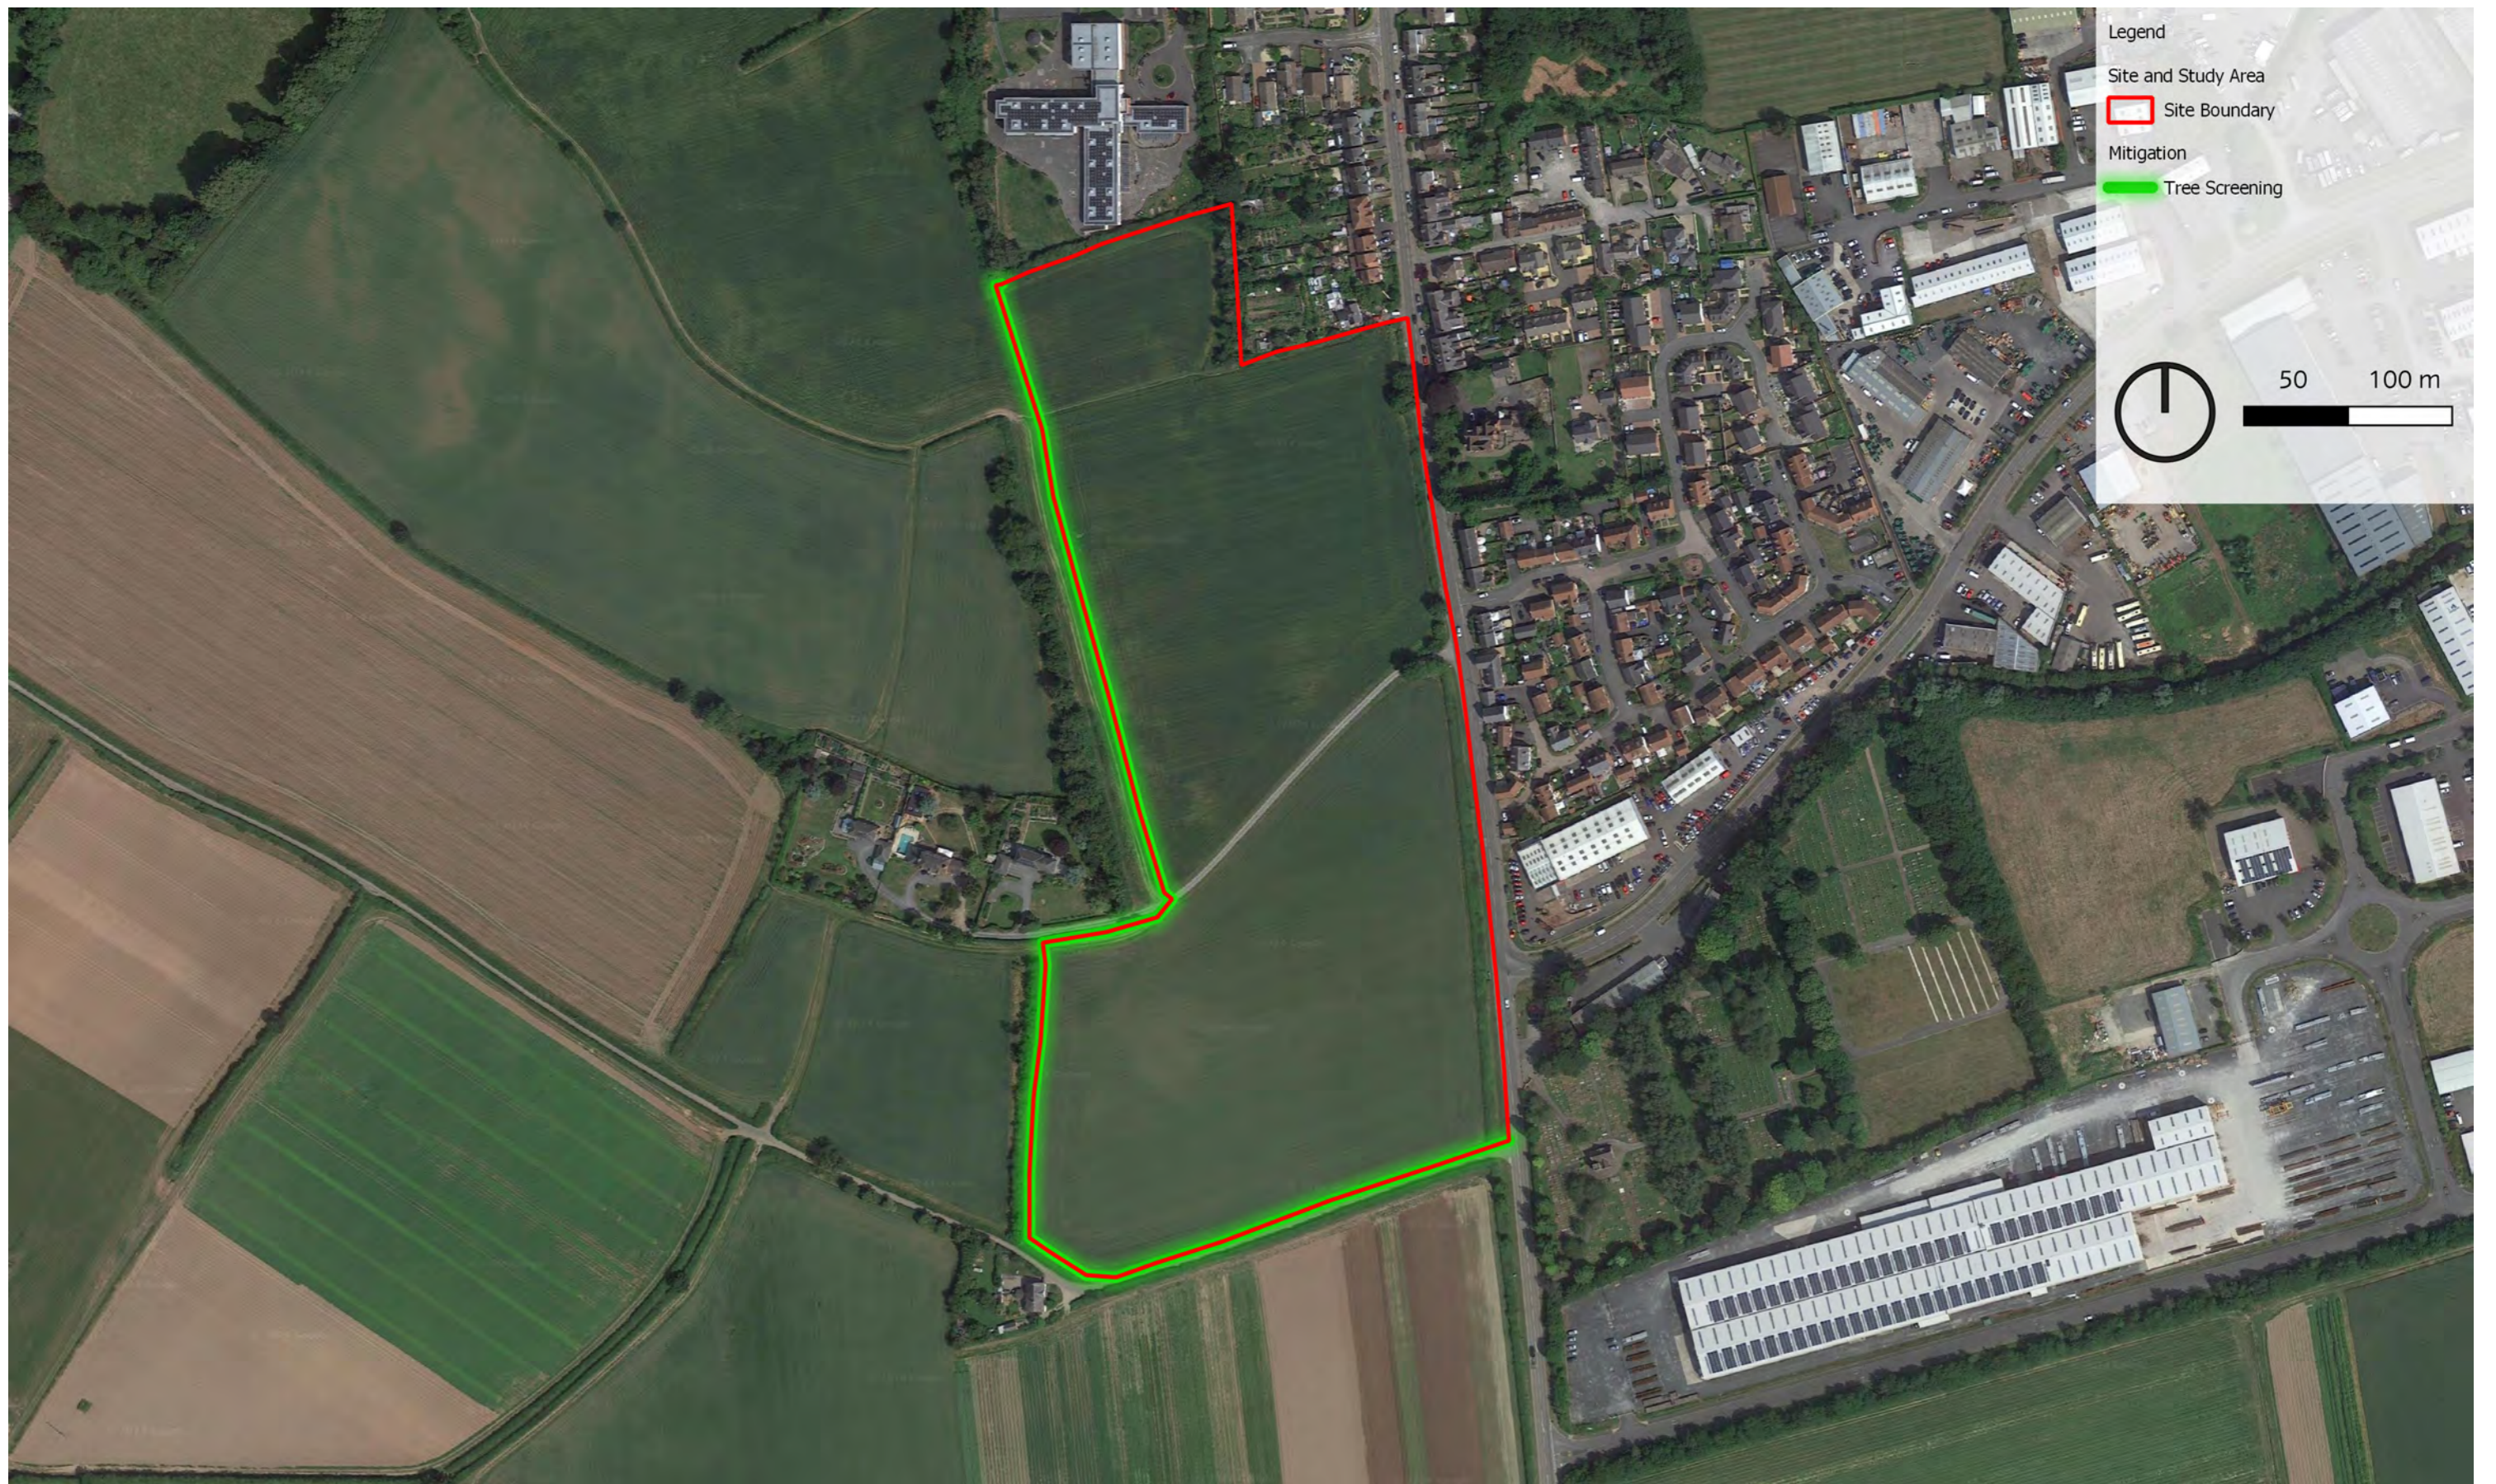

SITE NAME: LAND SOUTH OF LEOMINSTER PRIMARY SCHOOL

FIGURE 9.3
LOCATION OF SITE AND STUDY AREAS

© ESRI (2023) and Google Satellite (2023)

February 2024
Land South of Leominster Primary School.indd

STRATEGIC SITE ALLOCATION
HERITAGE IMPACT ASSESSMENTS
HEREFORDSHIRE COUNCIL

SITE NAME: LAND SOUTH OF LEOMINSTER PRIMARY SCHOOL

FIGURE 9.4
NON-DESIGNATED ASSETS WITHIN AND
AROUND THE SITE

© ESRI (2023) and Google Satellite (2023)

February 2024
Land South of Leominster Primary School.indd

STRATEGIC SITE ALLOCATION
HERITAGE IMPACT ASSESSMENTS
HEREFORDSHIRE COUNCIL

SITE NAME: LAND SOUTH OF LEOMINSTER PRIMARY SCHOOL

FIGURE 9.5
DESIGNATED ASSETS WITHIN THE SITE
AND 1KM STUDY AREA

© ESRI (2023) and Google Satellite (2023)

February 2024
Land South of Leominster Primary School.indd

STRATEGIC SITE ALLOCATION
HERITAGE IMPACT ASSESSMENTS
HEREFORDSHIRE COUNCIL

SITE NAME: LAND SOUTH OF LEOMINSTER PRIMARY SCHOOL

FIGURE 9.6
SIGNIFICANT DESIGNATED ASSETS WITHIN THE SITE
AND 3KM STUDY AREA