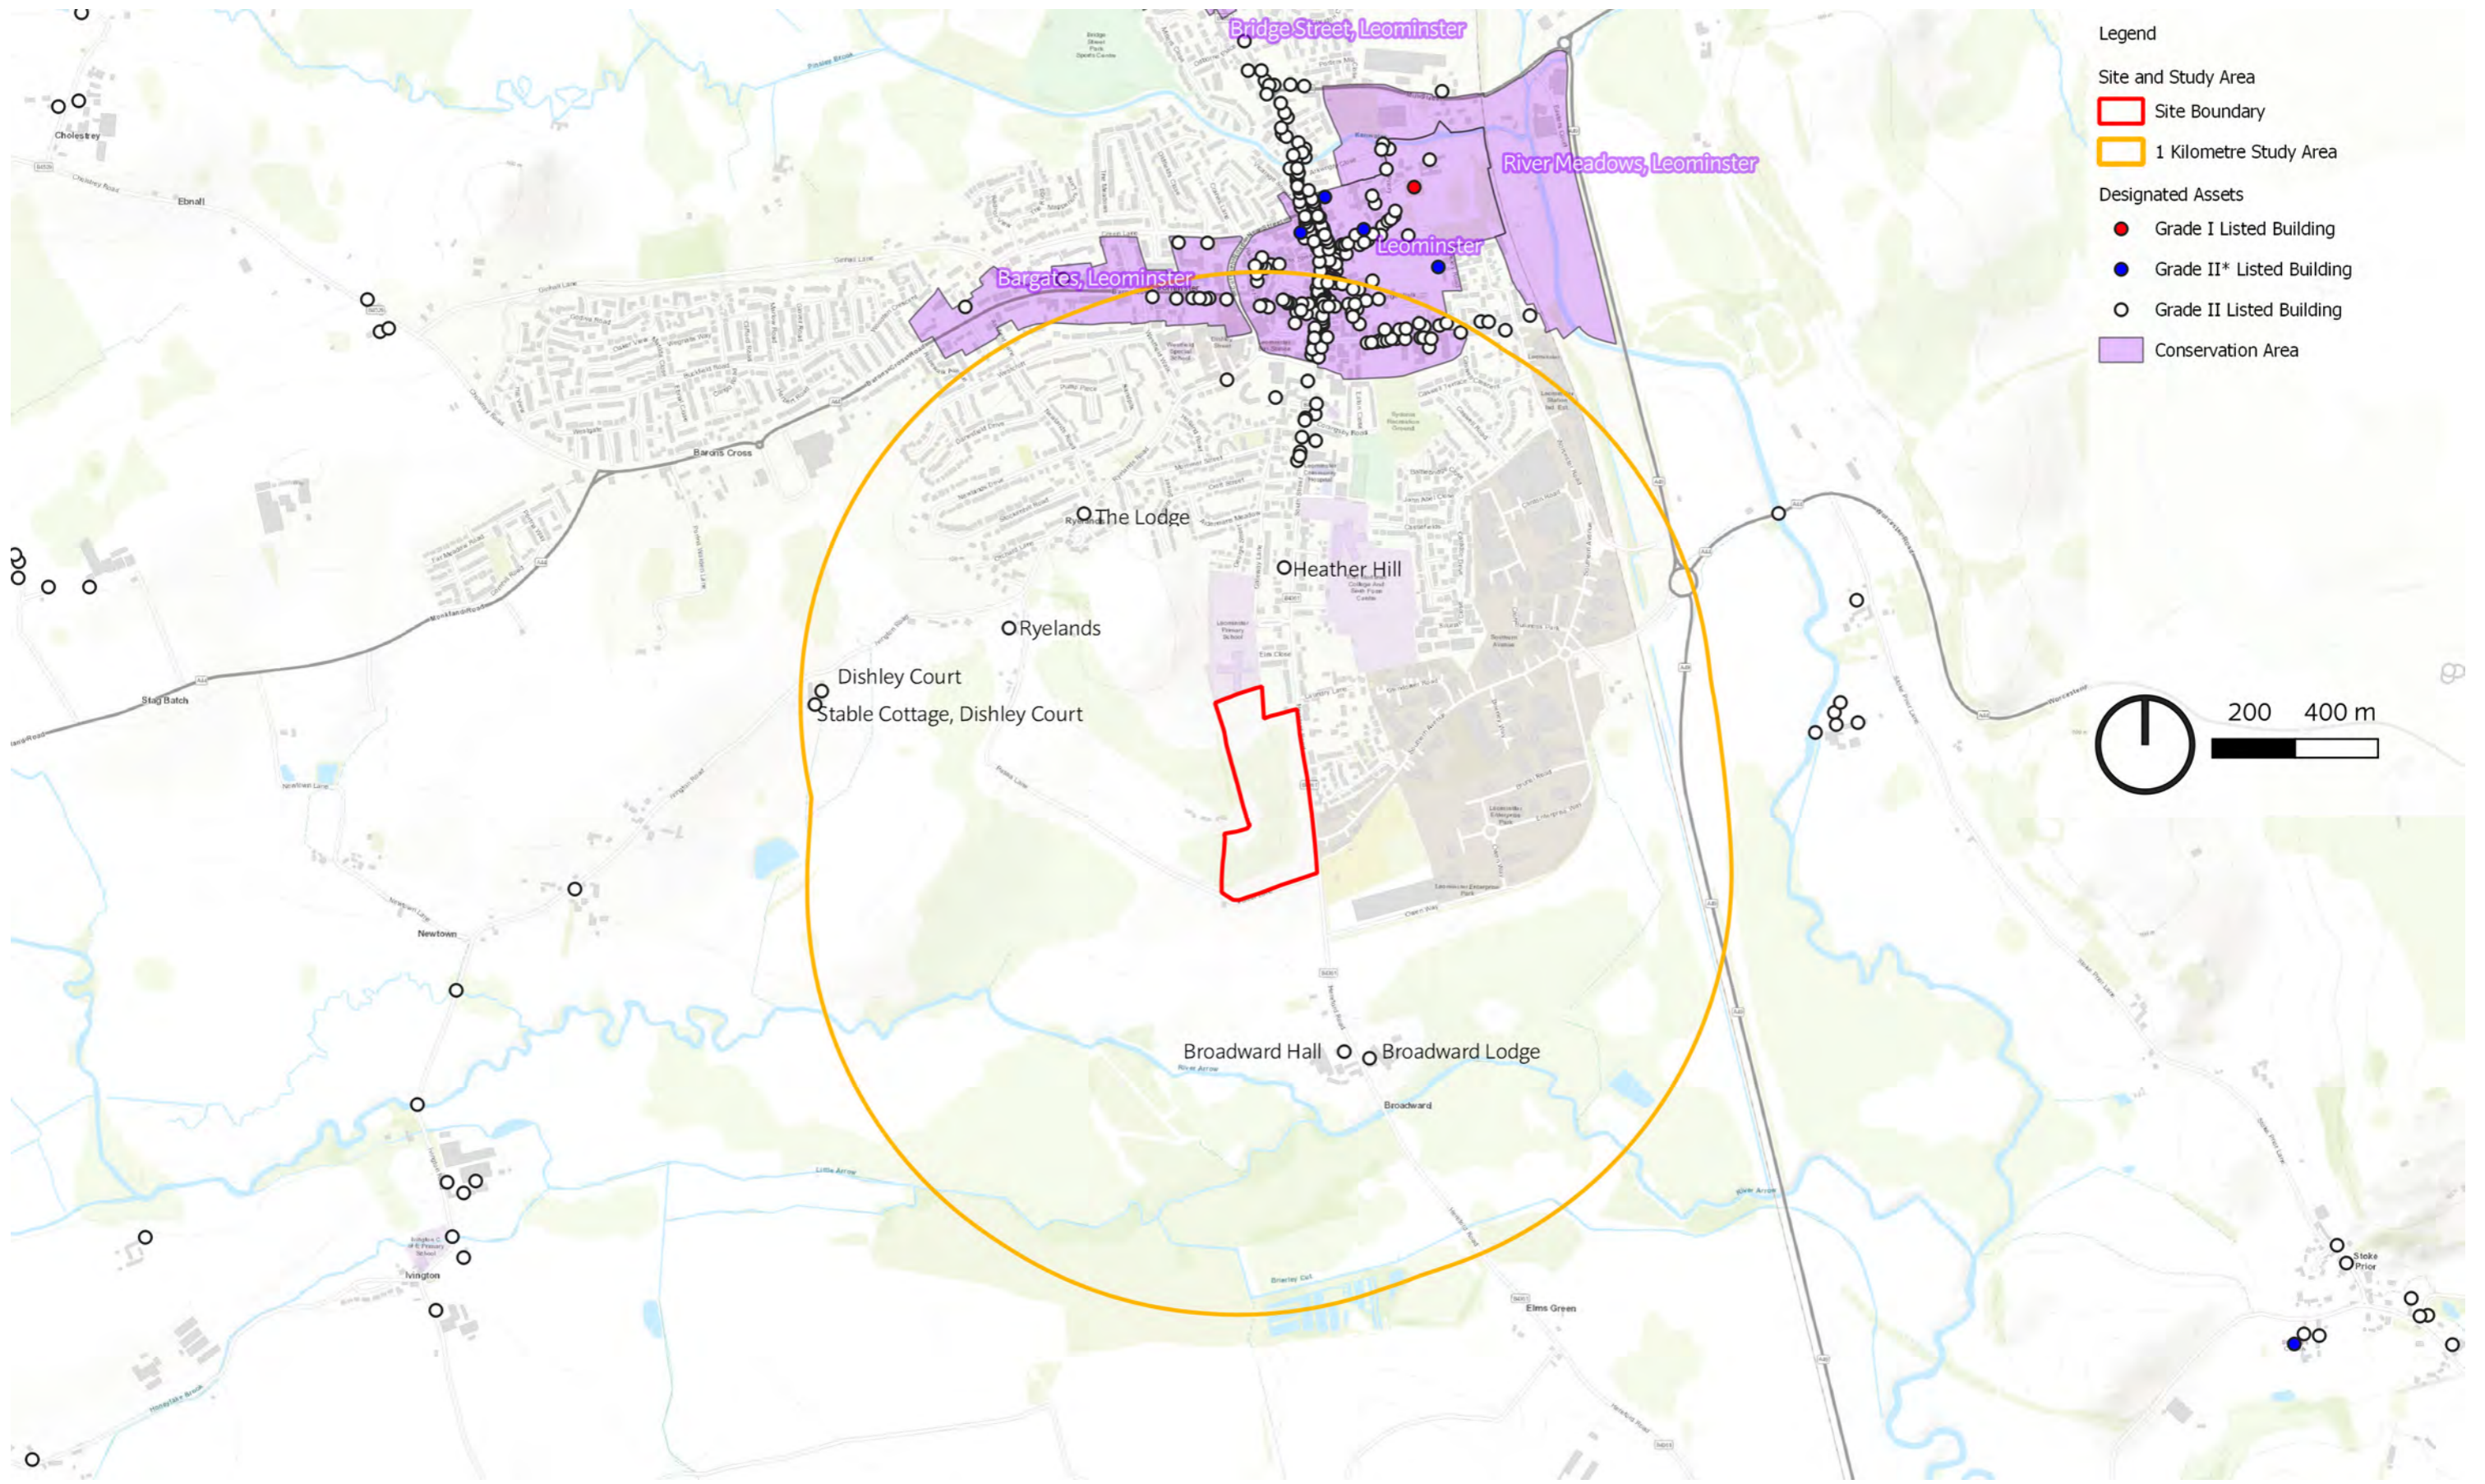

FIGURE 9.4
NON-DESIGNATED ASSETS WITHIN AND
AROUND THE SITE

© ESRI (2023) and Google Satellite (2023)

February 2024
Land South of Leominster Primary School.indd

STRATEGIC SITE ALLOCATION
HERITAGE IMPACT ASSESSMENTS
HEREFORDSHIRE COUNCIL

SITE NAME: LAND SOUTH OF LEOMINSTER PRIMARY SCHOOL