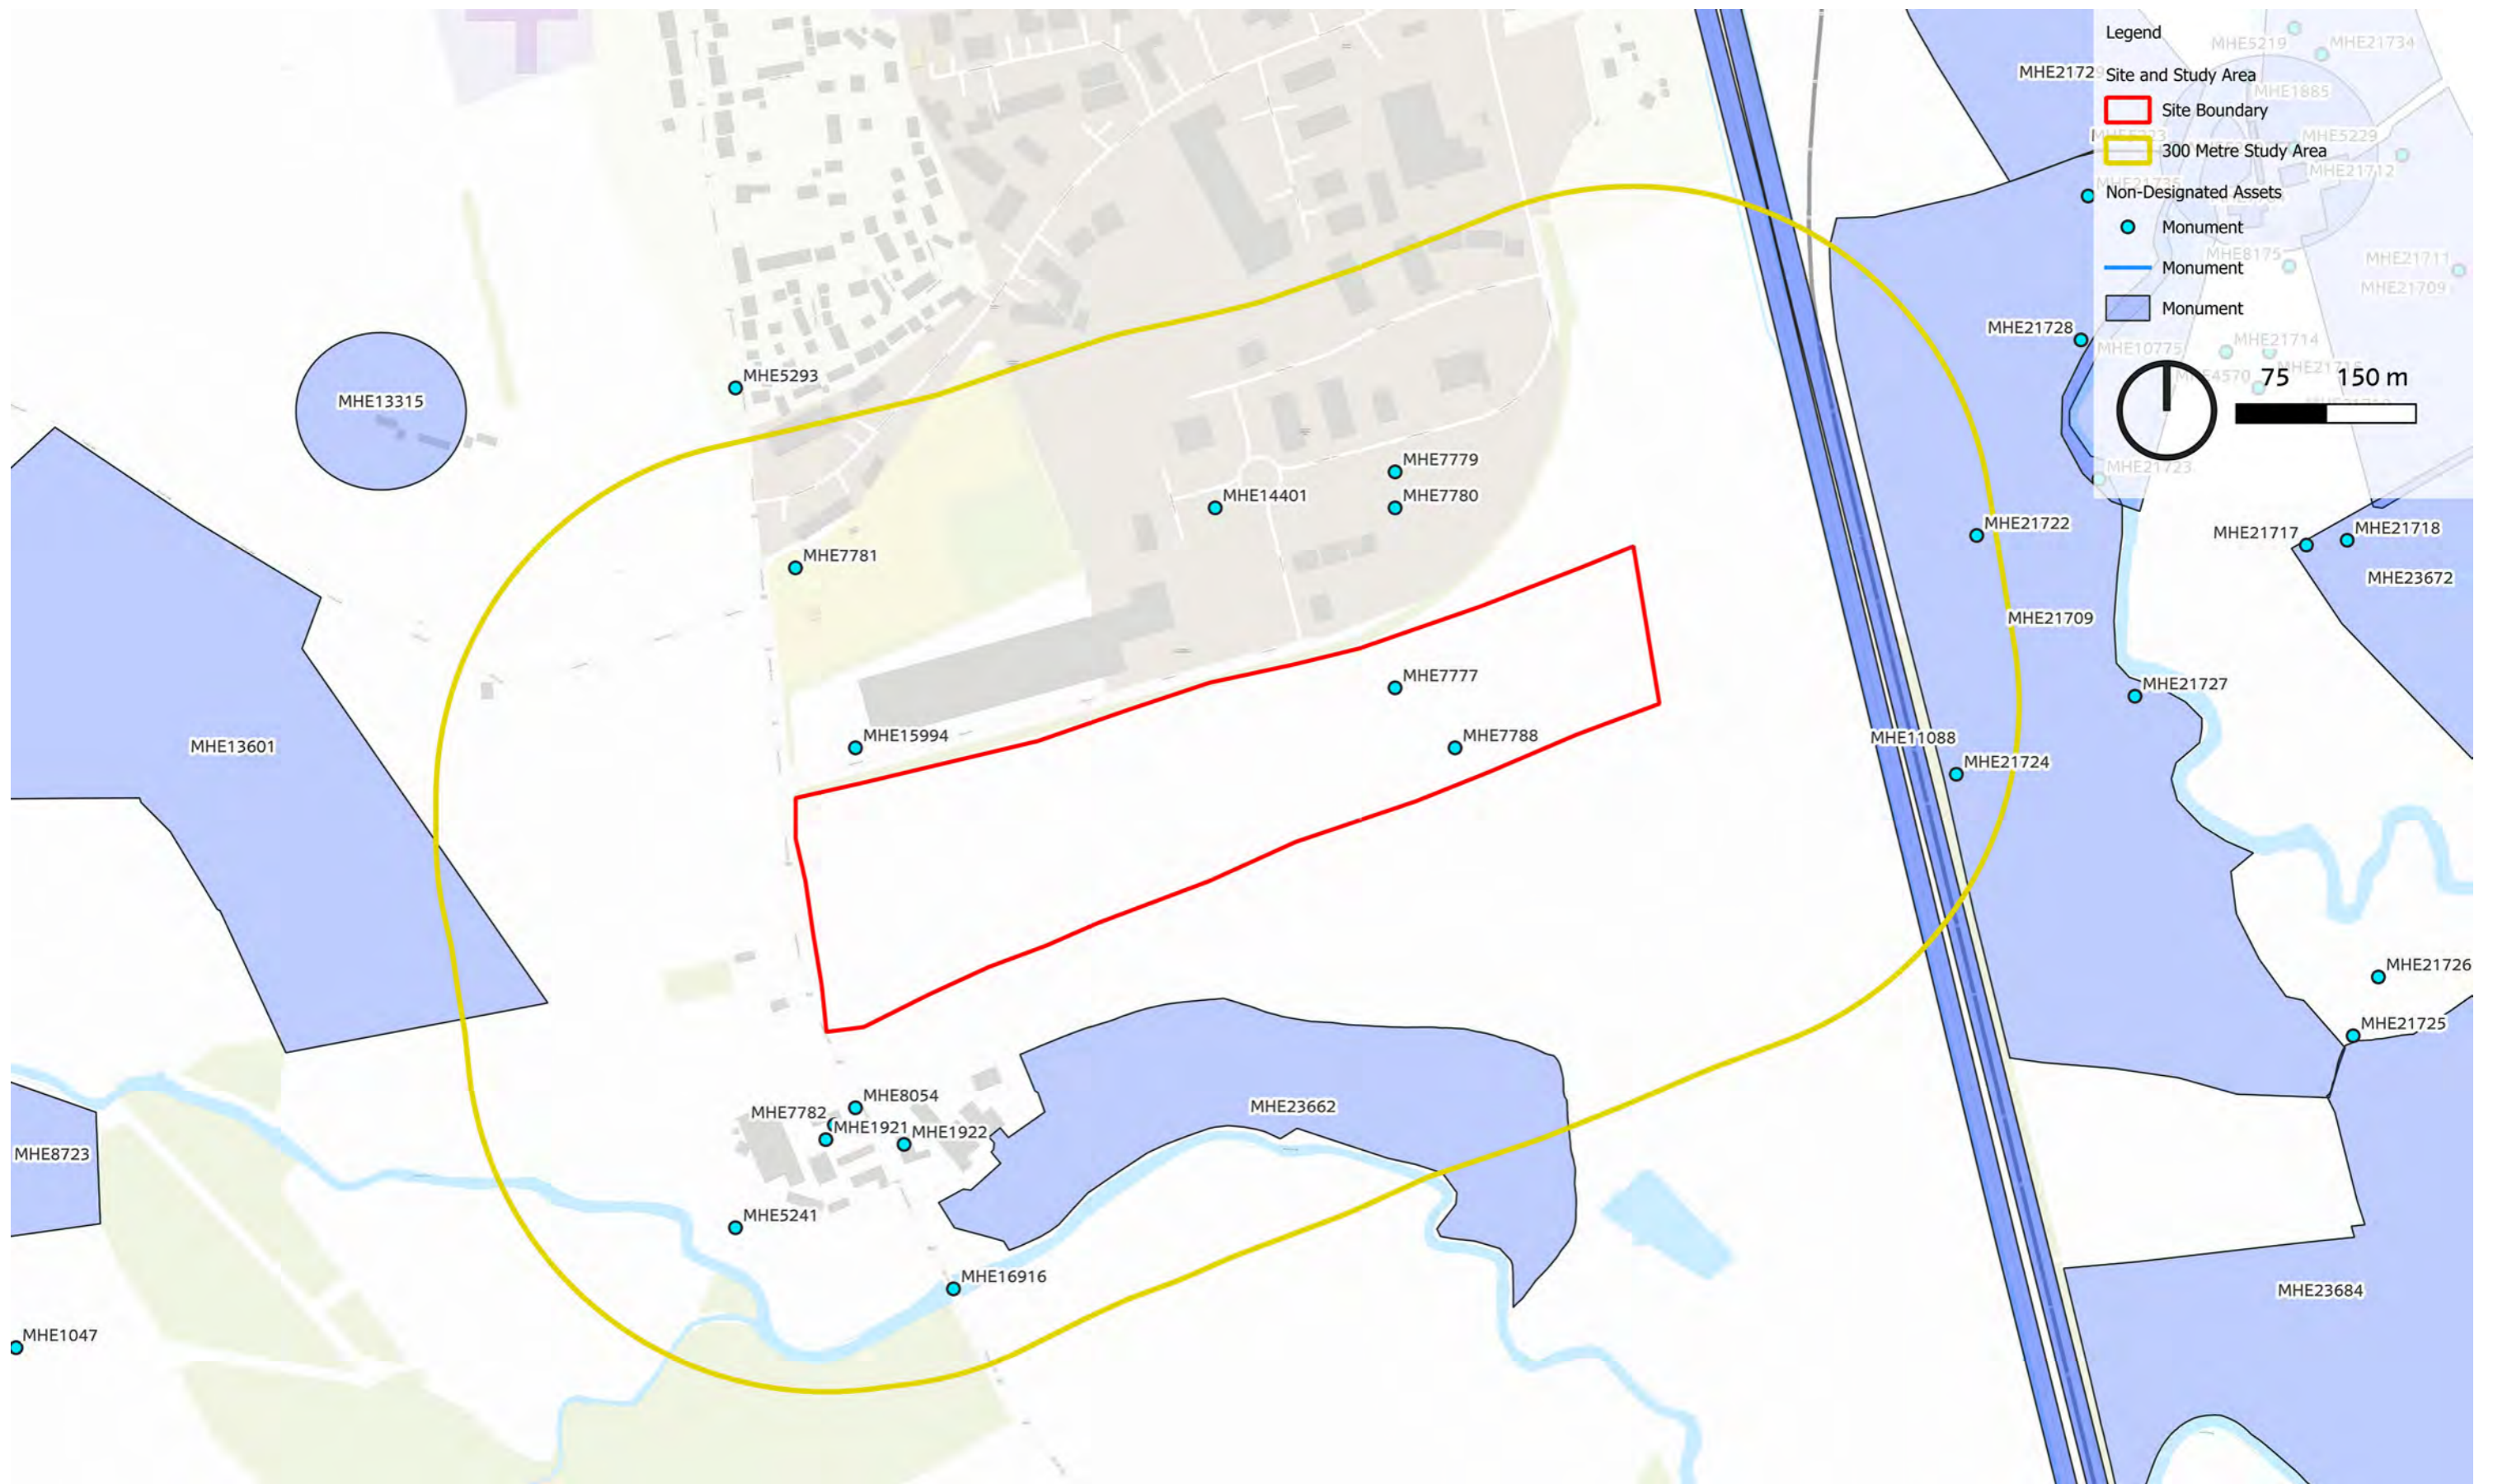

© ESRI (2023) and Google Satellite (2023)

November 2023  
Land south of Leominster Enterprise Park.indd

STRATEGIC SITE ALLOCATION  
HERITAGE IMPACT ASSESSMENTS  
HEREFORDSHIRE COUNCIL

SITE NAME: LAND SOUTH OF LEOMINSTER ENTERPRISE PARK

FIGURE C7.1  
SITE BOUNDARY

© ESRI (2023) and Google Satellite (2023)

November 2023  
Land south of Leominster Enterprise Park.indd

STRATEGIC SITE ALLOCATION  
HERITAGE IMPACT ASSESSMENTS  
HEREFORDSHIRE COUNCIL

SITE NAME: LAND SOUTH OF LEOMINSTER ENTERPRISE PARK

FIGURE C7.3  
LOCATION OF SITE AND STUDY AREAS

© ESRI (2023) and Google Satellite (2023)

**FIGURE C7.4**  
NON-DESIGNATED ASSETS WITHIN AND  
AROUND THE SITE

SITE NAME: LAND SOUTH OF LEOMINSTER ENTERPRISE PARK

FIGURE C7.6  
SIGNIFICANT DESIGNATED ASSETS WITHIN THE SITE  
AND 3KM STUDY AREA

© ESRI (2023) and Google Satellite (2023)

November 2023  
Land south of Leominster Enterprise Park.indd