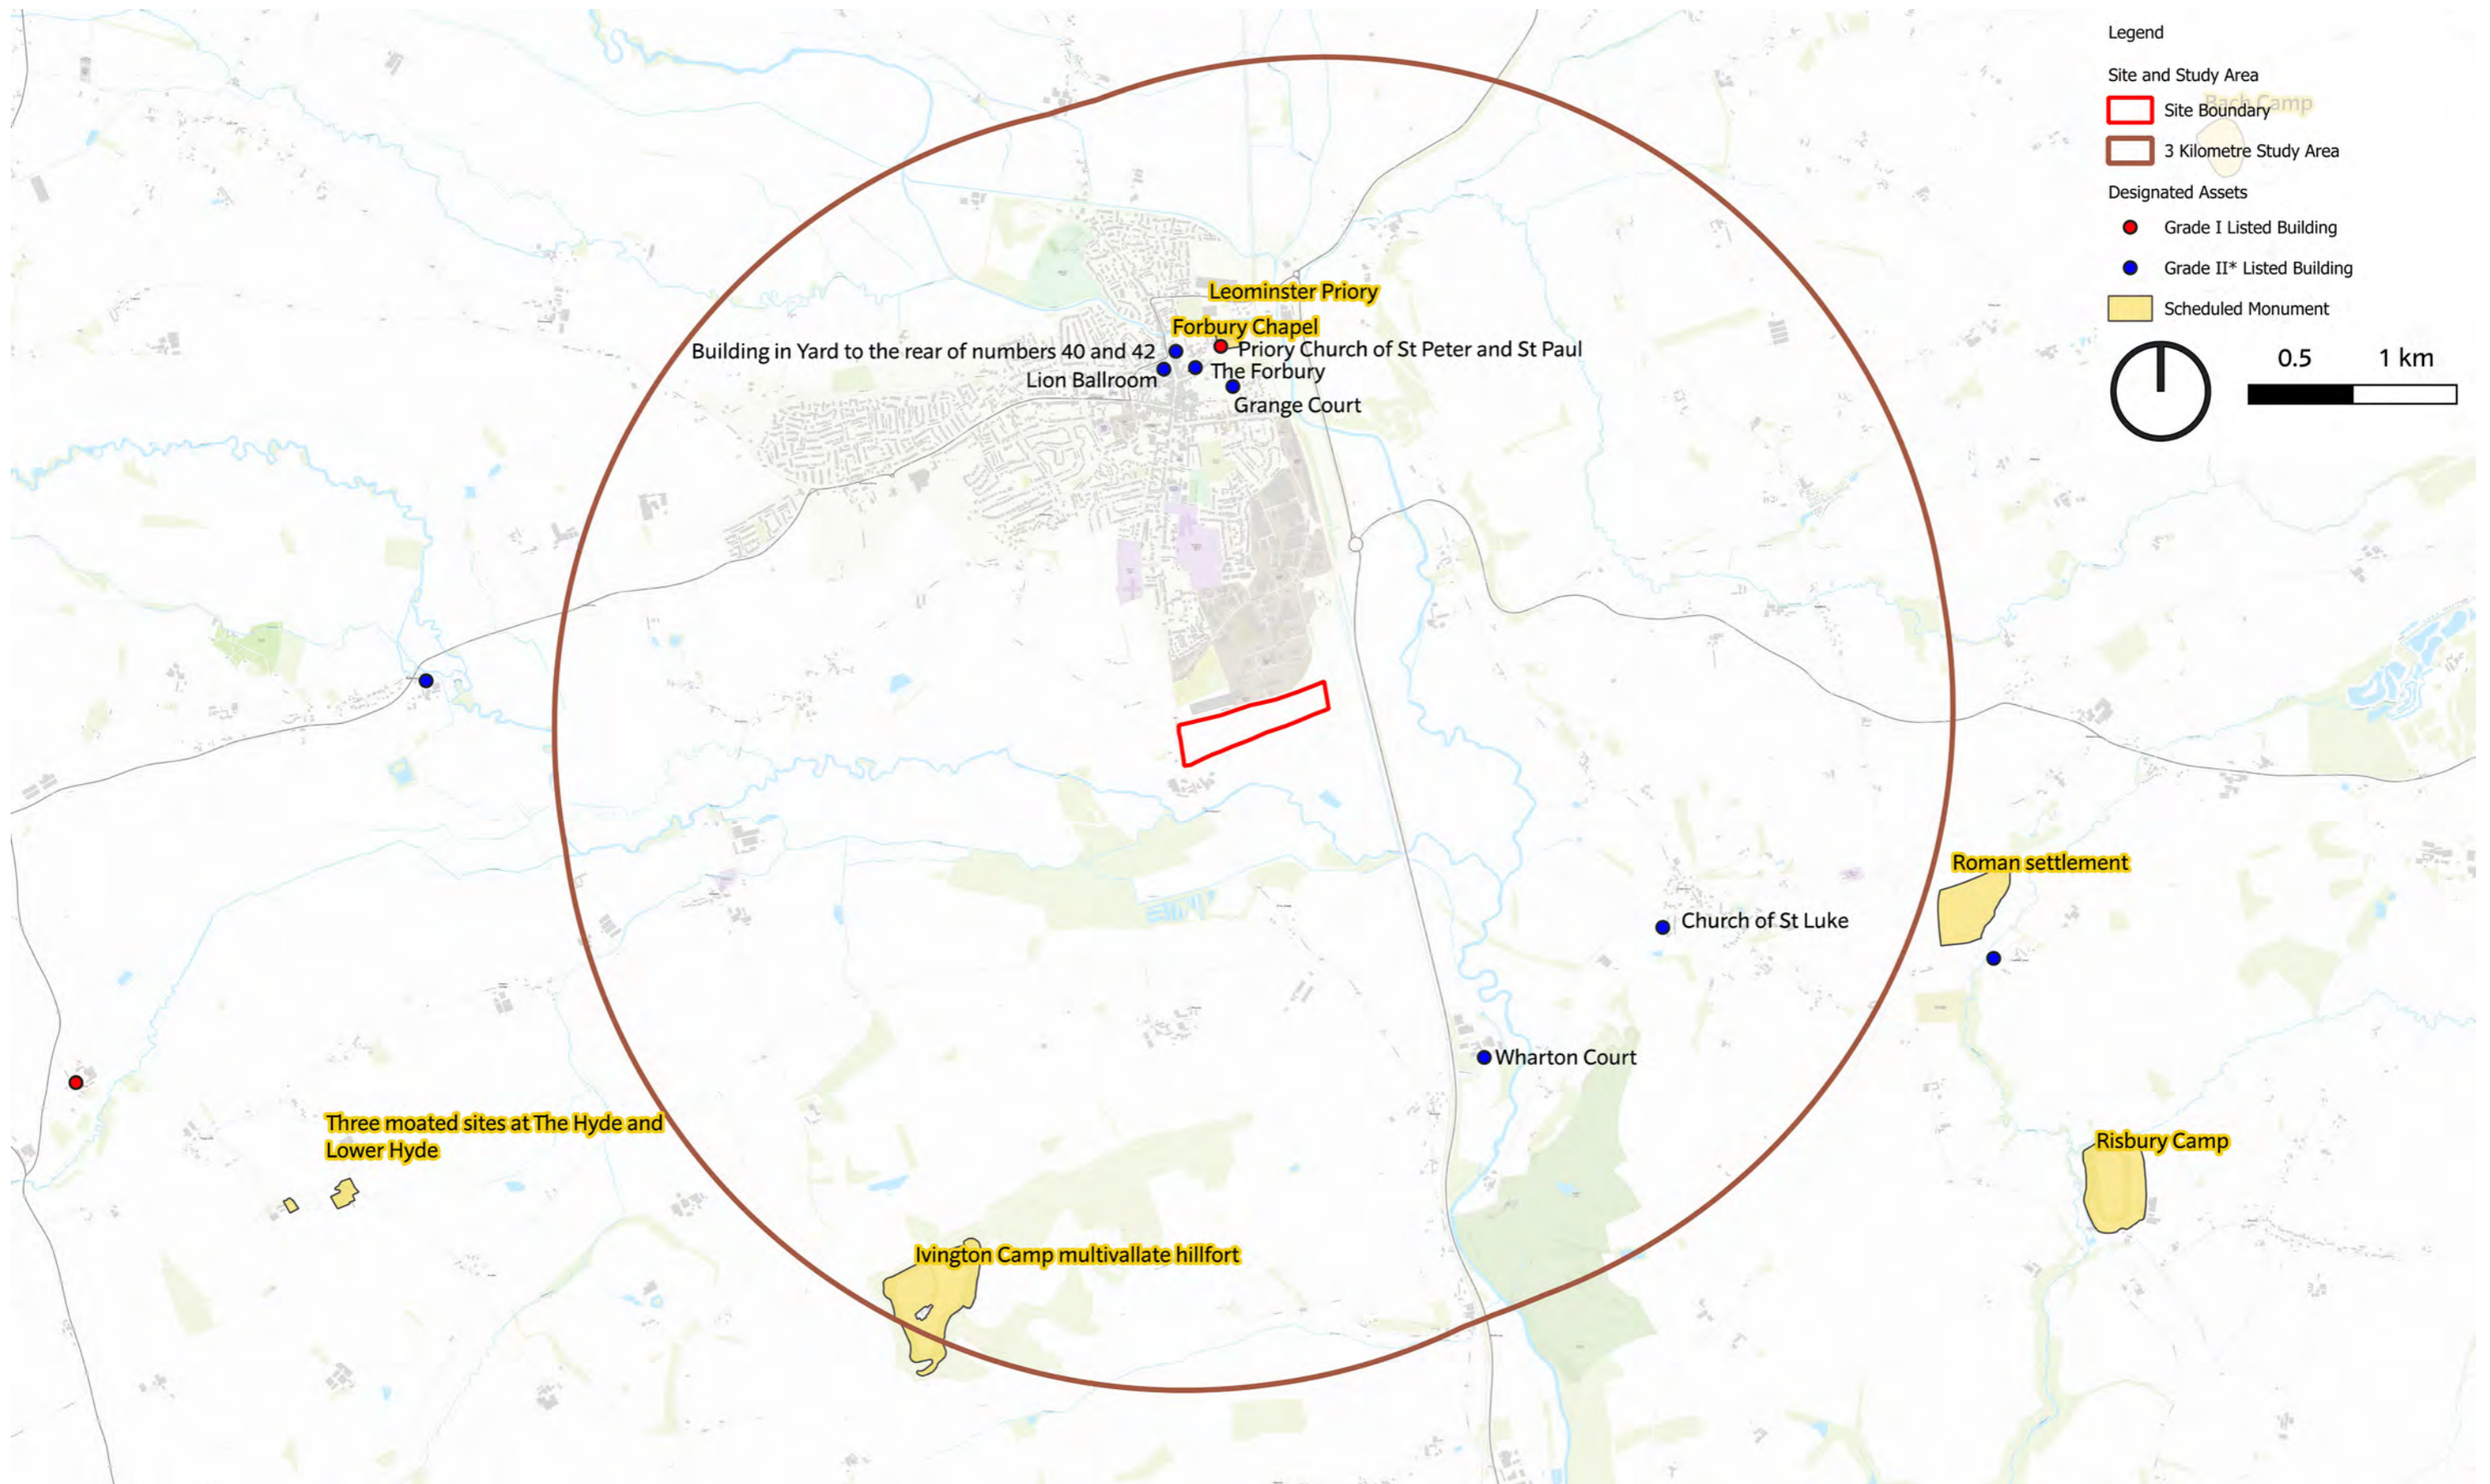

SITE NAME: LAND SOUTH OF LEOMINSTER ENTERPRISE PARK

FIGURE C7.3  
LOCATION OF SITE AND STUDY AREAS

© ESRI (2023) and Google Satellite (2023)

**FIGURE C7.4**  
NON-DESIGNATED ASSETS WITHIN AND  
AROUND THE SITE

© ESRI (2023) and Google Satellite (2023)

November 2023  
Land south of Leominster Enterprise Park.indd

STRATEGIC SITE ALLOCATION  
HERITAGE IMPACT ASSESSMENTS  
HEREFORDSHIRE COUNCIL

SITE NAME: LAND SOUTH OF LEOMINSTER ENTERPRISE PARK

FIGURE C7.5  
DESIGNATED ASSETS WITHIN THE SITE  
AND 1KM STUDY AREA

© ESRI (2023) and Google Satellite (2023)

November 2023  
Land south of Leominster Enterprise Park.indd

STRATEGIC SITE ALLOCATION  
HERITAGE IMPACT ASSESSMENTS  
HEREFORDSHIRE COUNCIL

SITE NAME: LAND SOUTH OF LEOMINSTER ENTERPRISE PARK

FIGURE C7.6  
SIGNIFICANT DESIGNATED ASSETS WITHIN THE SITE  
AND 3KM STUDY AREA

© ESRI (2023) and Google Satellite (2023)

November 2023  
Land south of Leominster Enterprise Park.indd