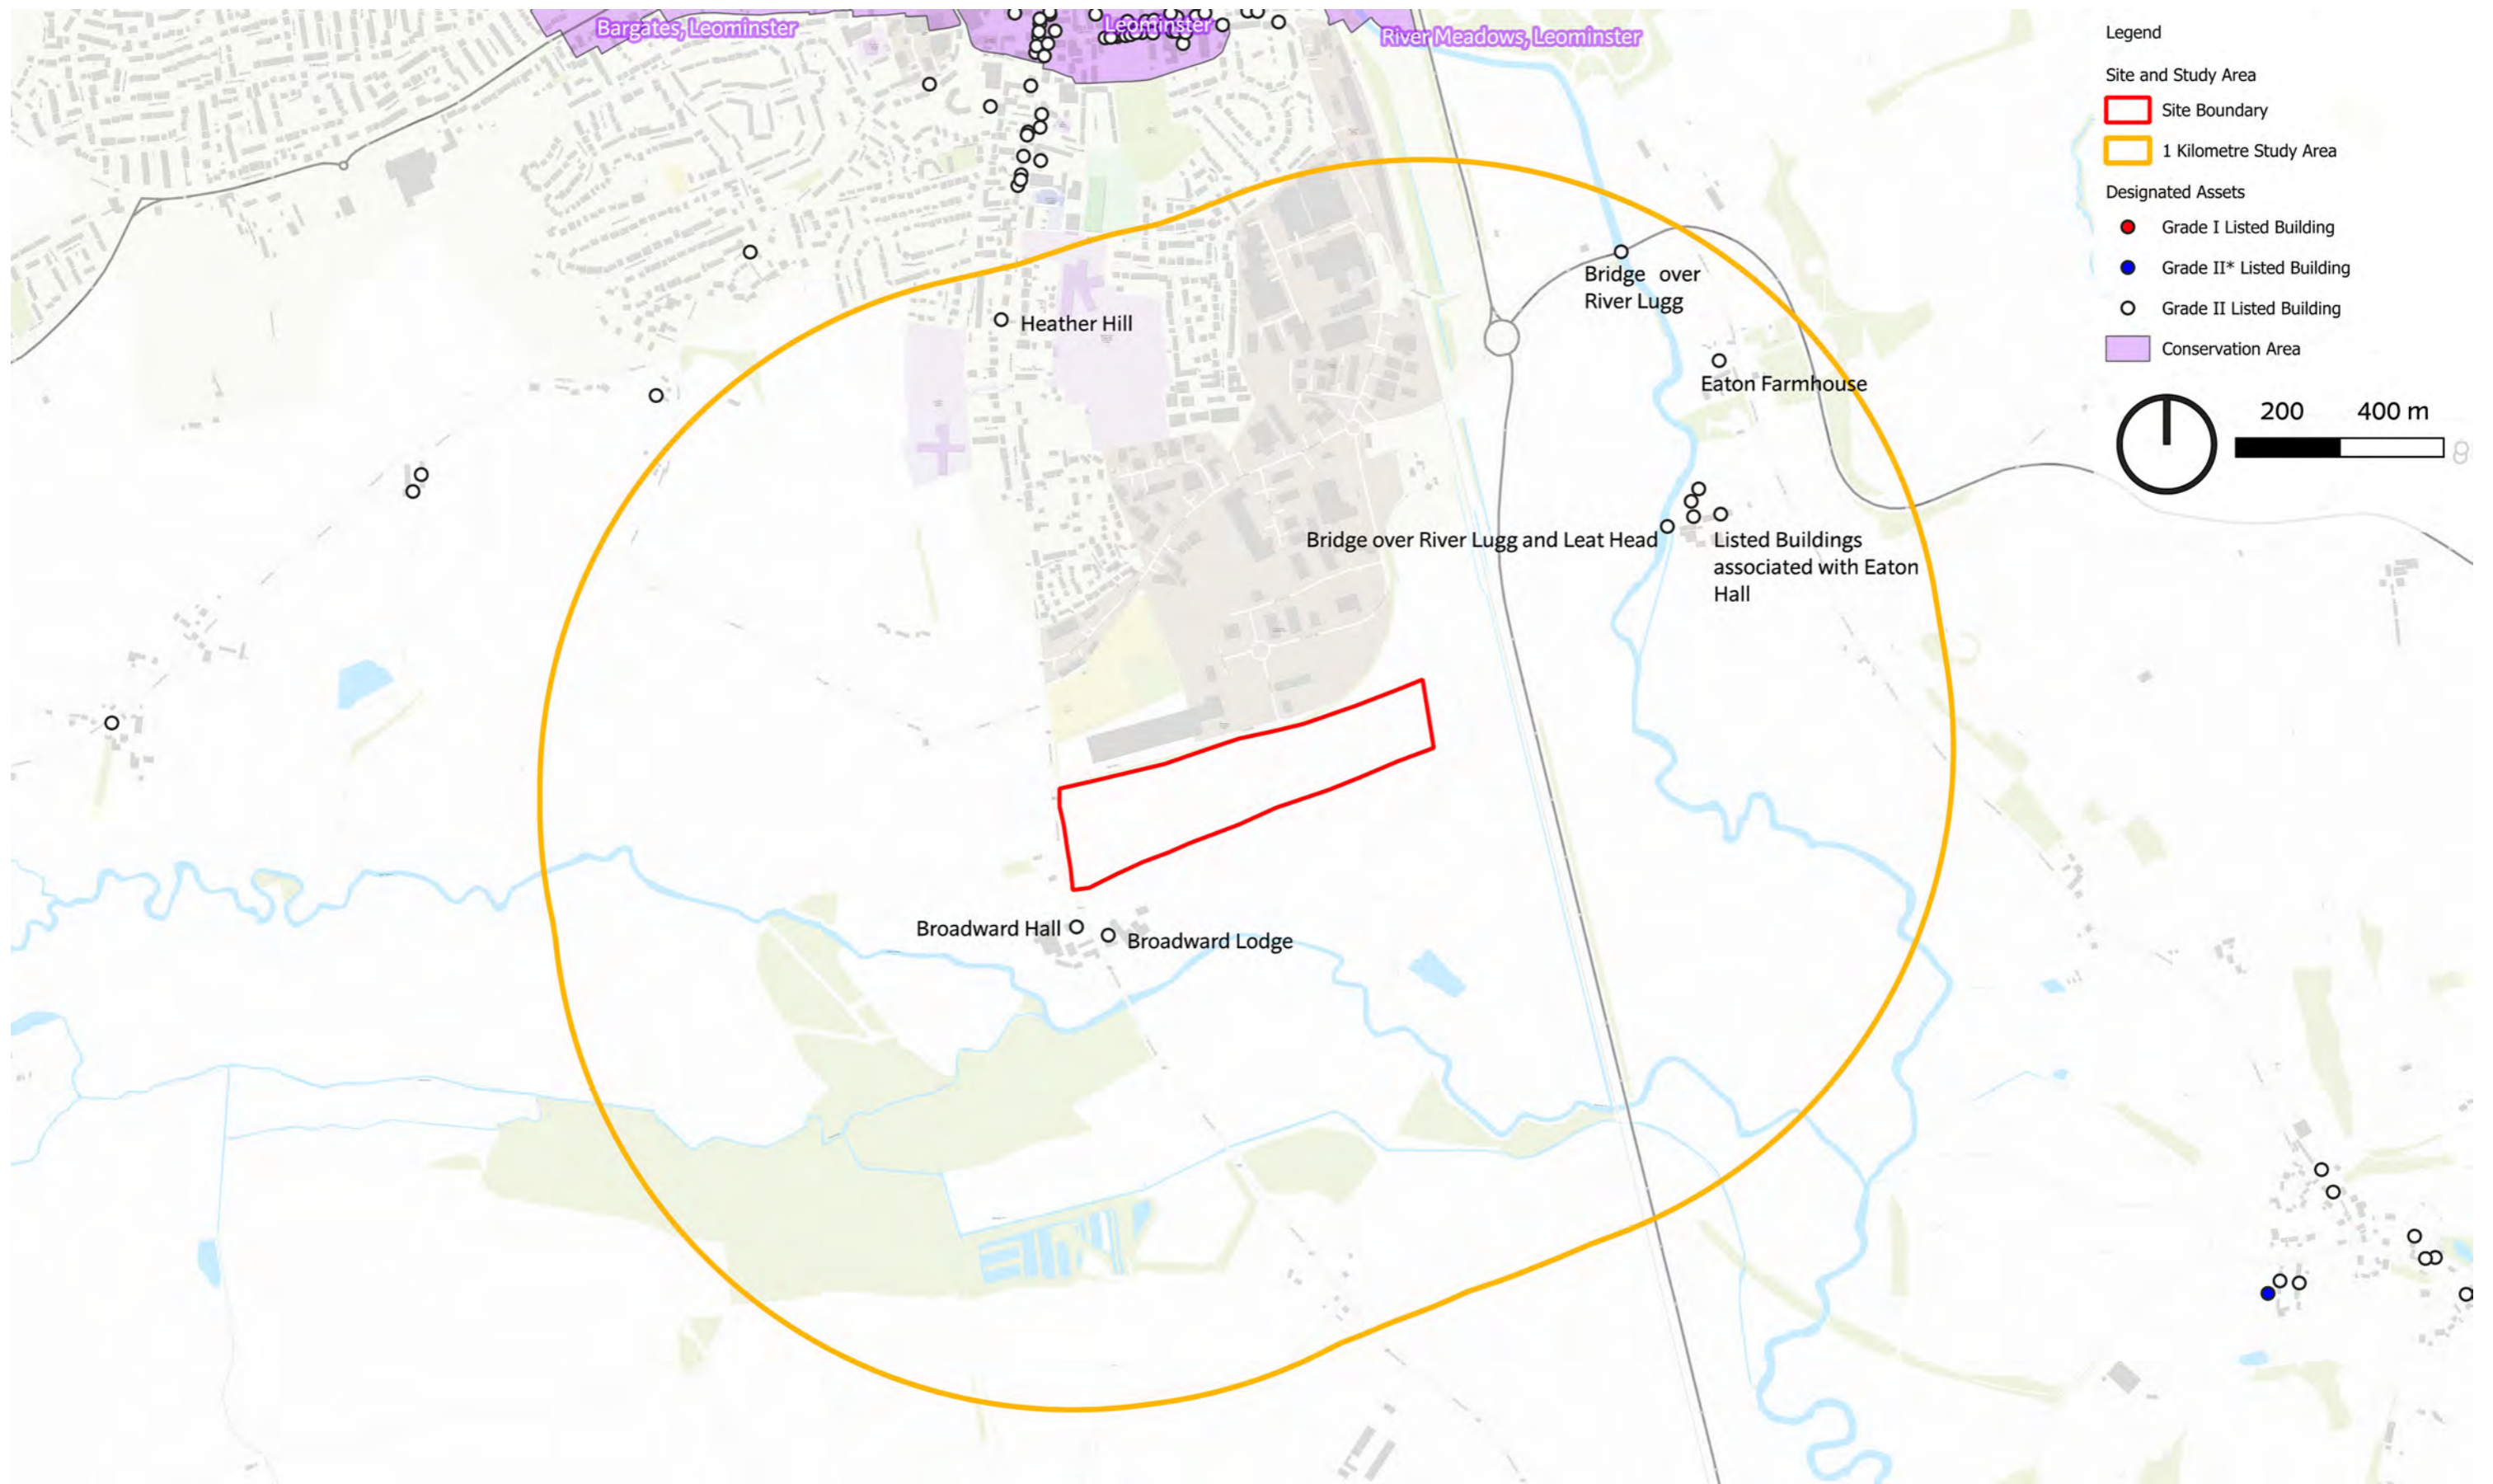

FIGURE C7.1  
SITE BOUNDARY

© ESRI (2023) and Google Satellite (2023)

November 2023  
Land south of Leominster Enterprise Park.indd

STRATEGIC SITE ALLOCATION  
HERITAGE IMPACT ASSESSMENTS  
HEREFORDSHIRE COUNCIL

SITE NAME: LAND SOUTH OF LEOMINSTER ENTERPRISE PARK

FIGURE C7.3  
LOCATION OF SITE AND STUDY AREAS

© ESRI (2023) and Google Satellite (2023)

**FIGURE C7.4**  
NON-DESIGNATED ASSETS WITHIN AND  
AROUND THE SITE

© ESRI (2023) and Google Satellite (2023)

November 2023  
Land south of Leominster Enterprise Park.indd

STRATEGIC SITE ALLOCATION  
HERITAGE IMPACT ASSESSMENTS  
HEREFORDSHIRE COUNCIL

SITE NAME: LAND SOUTH OF LEOMINSTER ENTERPRISE PARK

SITE NAME: LAND SOUTH OF LEOMINSTER ENTERPRISE PARK

FIGURE C7.6  
SIGNIFICANT DESIGNATED ASSETS WITHIN THE SITE  
AND 3KM STUDY AREA

© ESRI (2023) and Google Satellite (2023)

November 2023  
Land south of Leominster Enterprise Park.indd