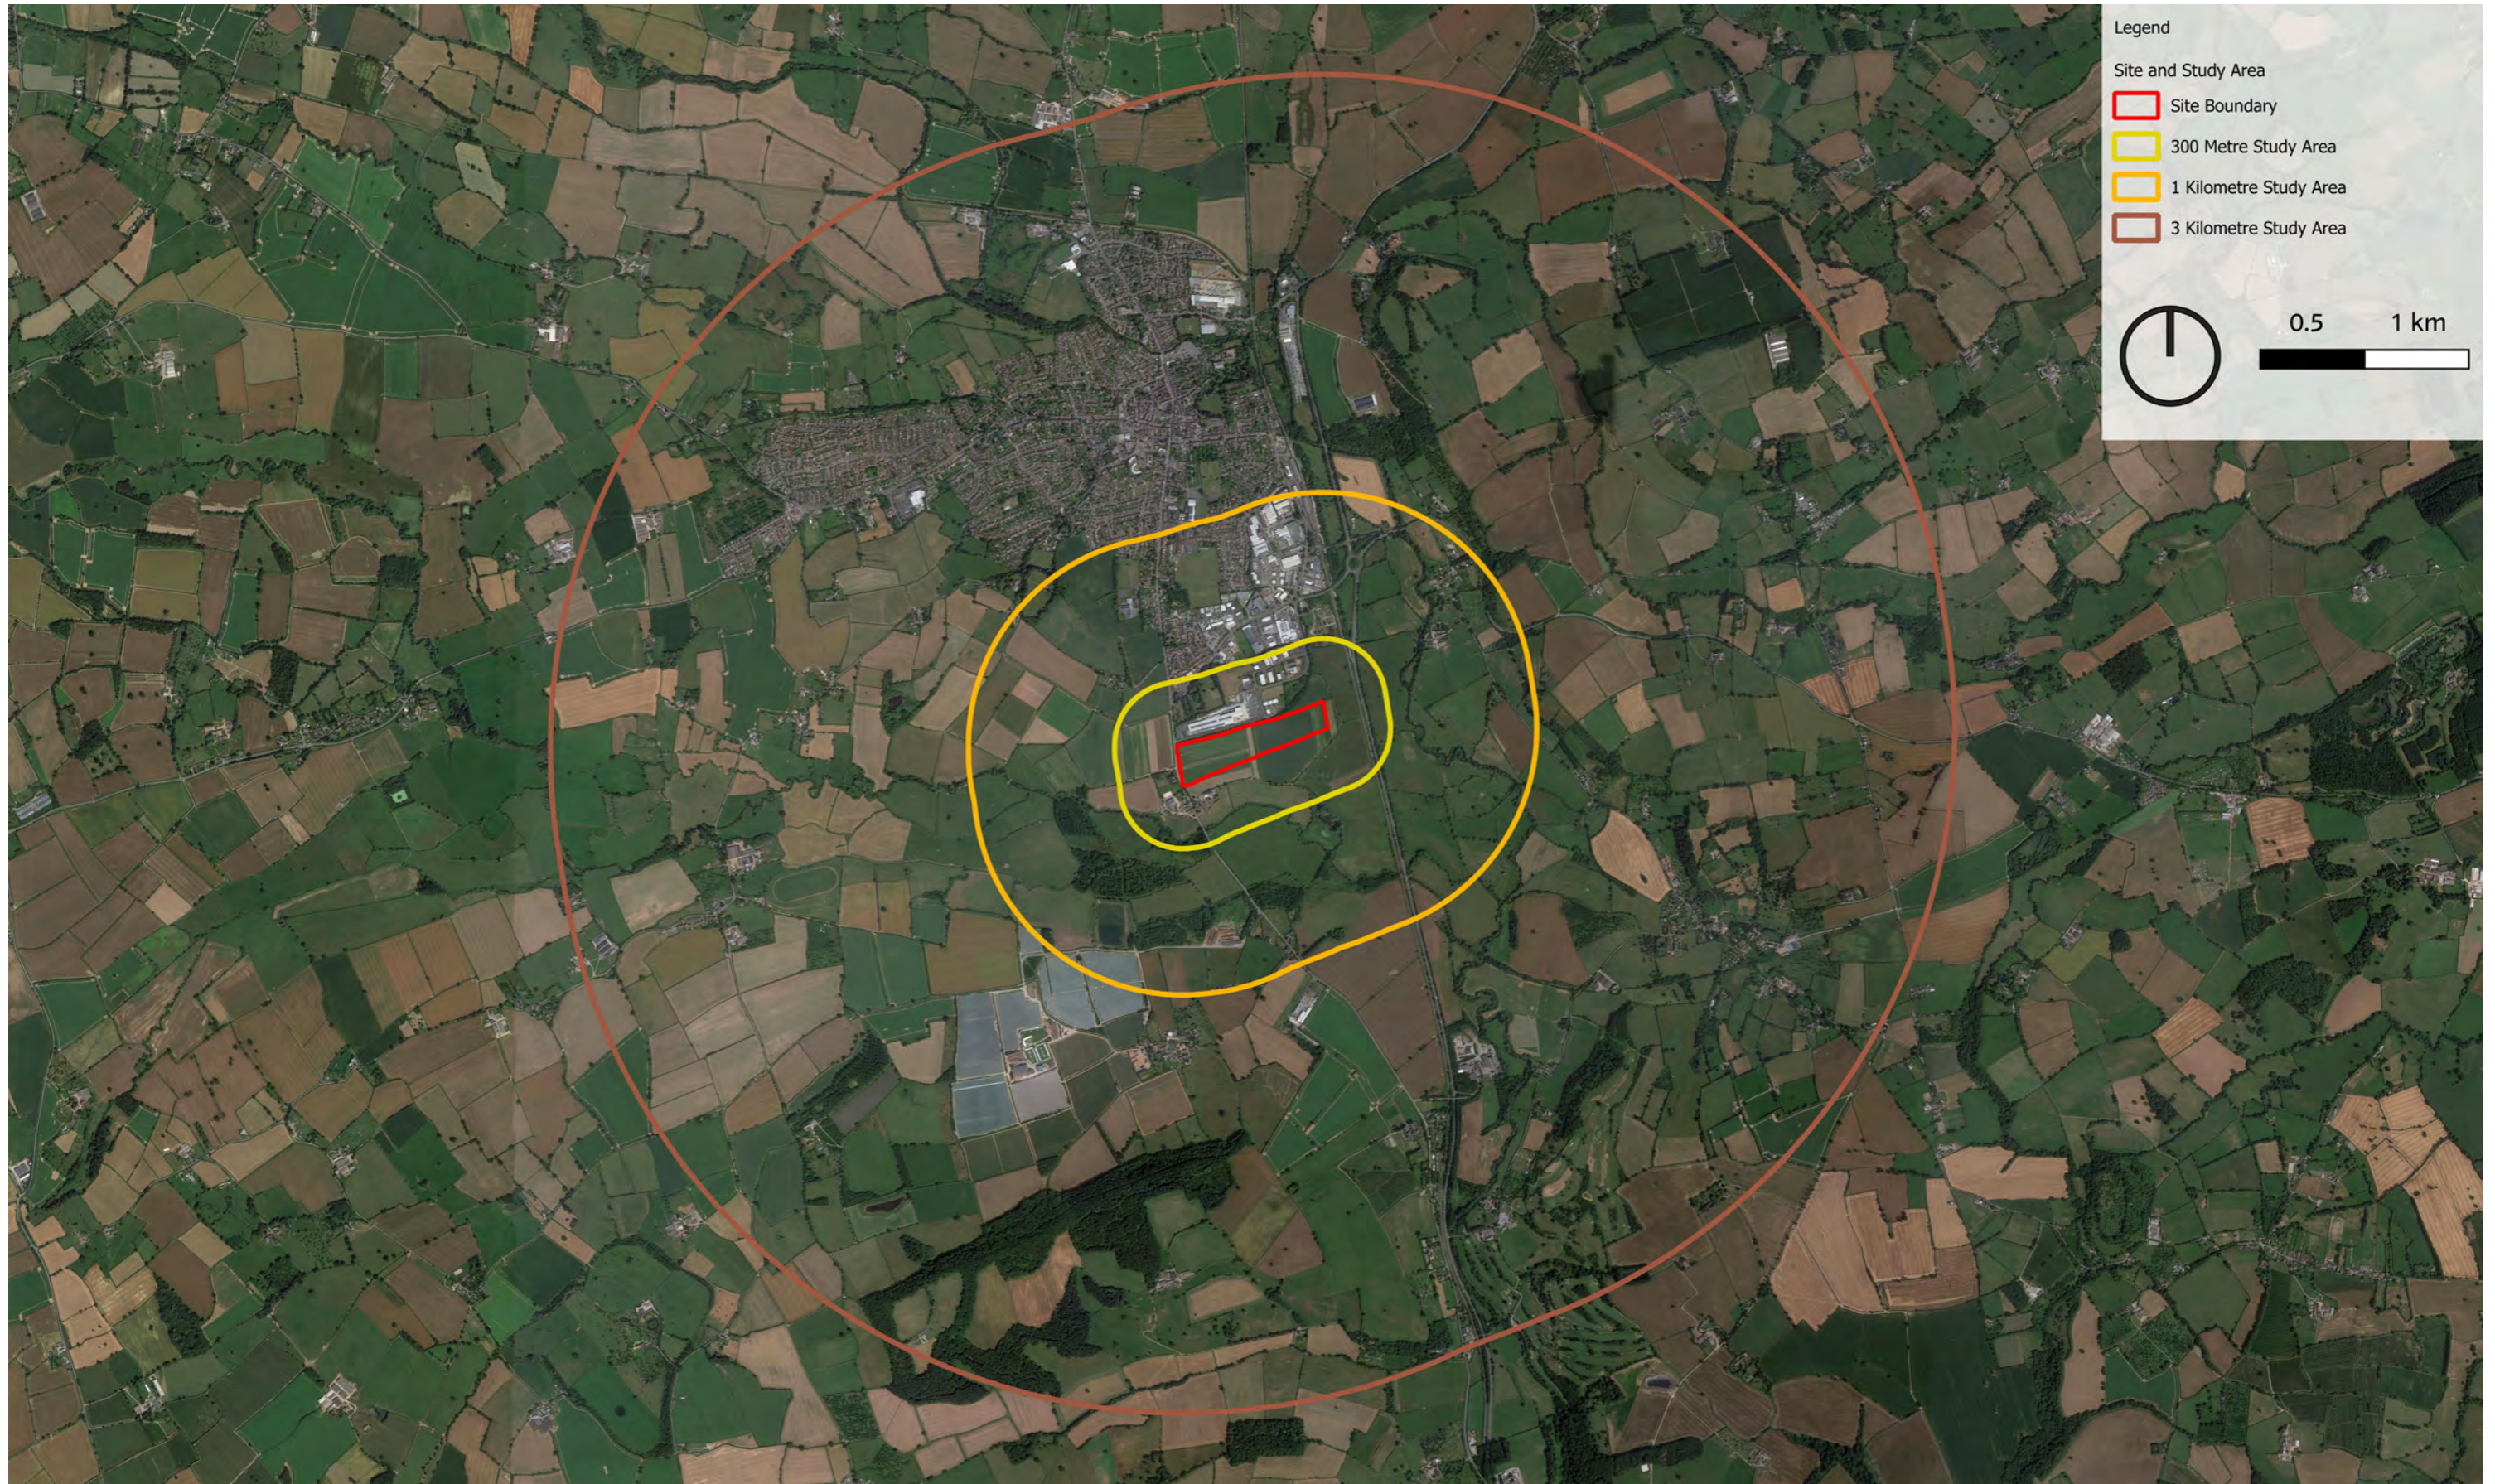

© ESRI (2023) and Google Satellite (2023)

November 2023  
Land south of Leominster Enterprise Park.indd

STRATEGIC SITE ALLOCATION  
HERITAGE IMPACT ASSESSMENTS  
HEREFORDSHIRE COUNCIL

SITE NAME: LAND SOUTH OF LEOMINSTER ENTERPRISE PARK

FIGURE C7.1  
SITE BOUNDARY

© ESRI (2023) and Google Satellite (2023)

November 2023  
Land south of Leominster Enterprise Park.indd

STRATEGIC SITE ALLOCATION  
HERITAGE IMPACT ASSESSMENTS  
HEREFORDSHIRE COUNCIL

SITE NAME: LAND SOUTH OF LEOMINSTER ENTERPRISE PARK

FIGURE C7.3  
LOCATION OF SITE AND STUDY AREAS

© ESRI (2023) and Google Satellite (2023)

**FIGURE C7.4**  
NON-DESIGNATED ASSETS WITHIN AND  
AROUND THE SITE

SITE NAME: LAND SOUTH OF LEOMINSTER ENTERPRISE PARK

FIGURE C7.6  
SIGNIFICANT DESIGNATED ASSETS WITHIN THE SITE  
AND 3KM STUDY AREA

© ESRI (2023) and Google Satellite (2023)

November 2023  
Land south of Leominster Enterprise Park.indd