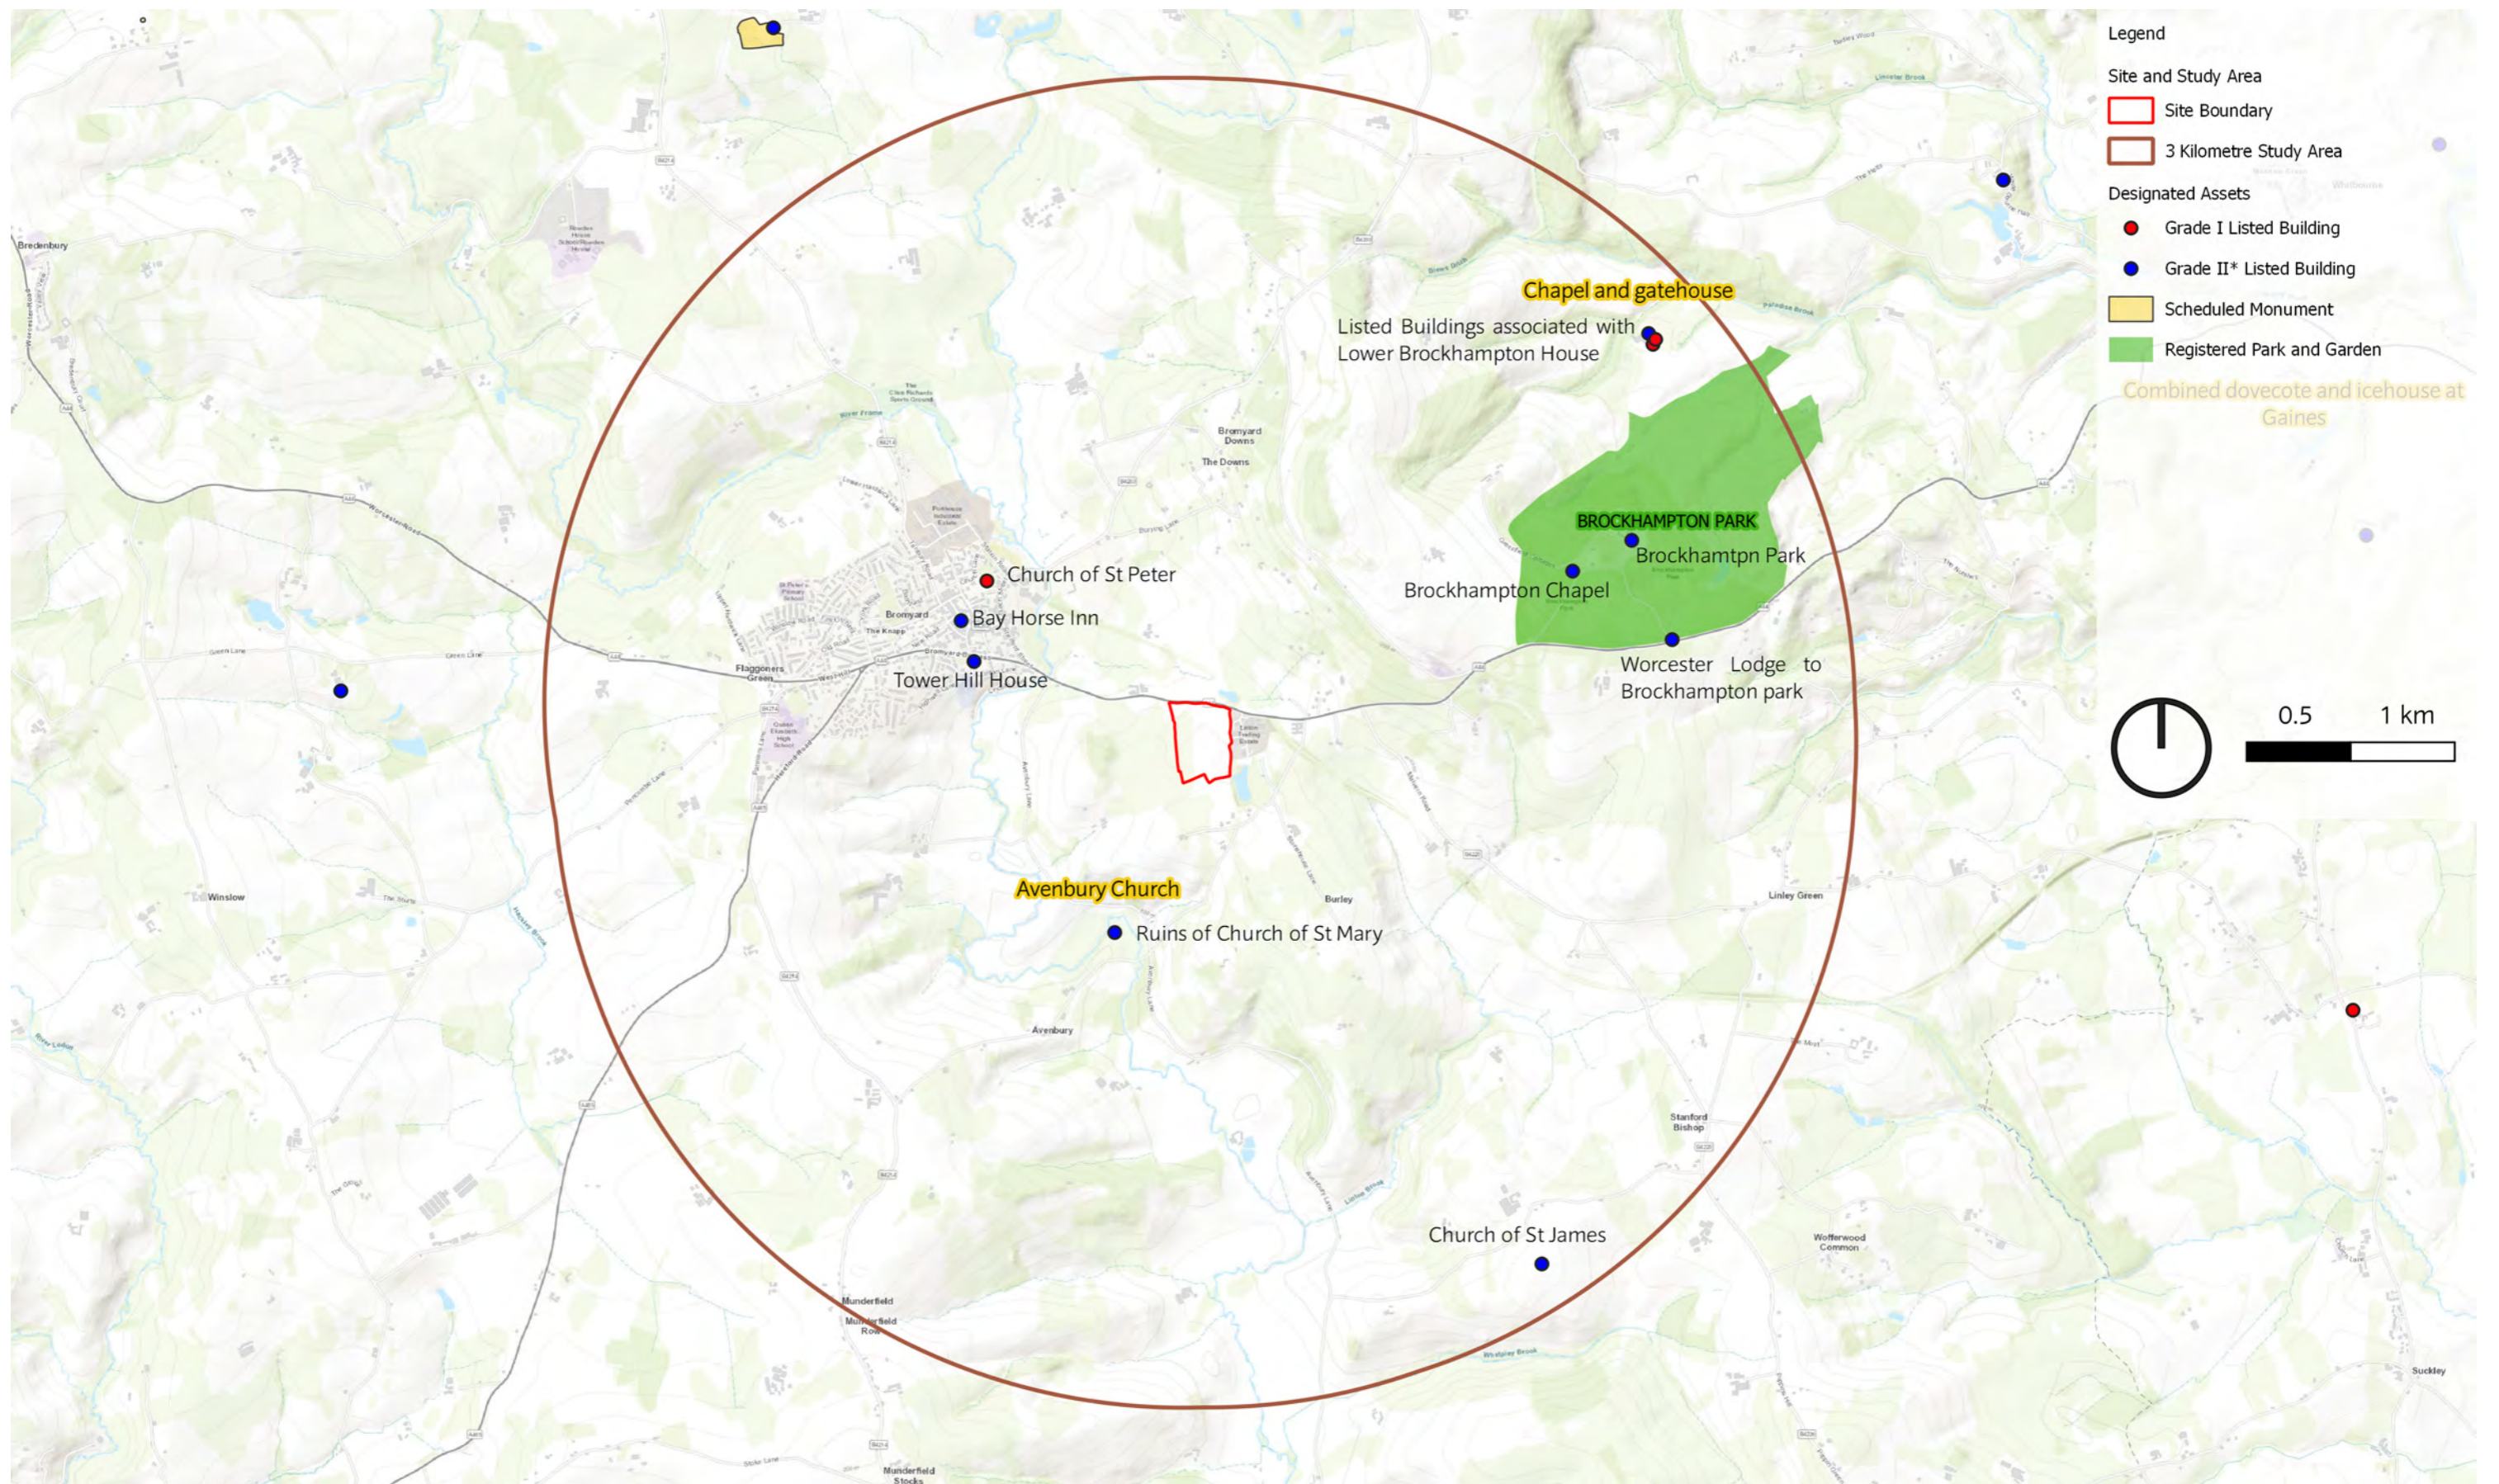

FIGURE 15.1
SITE BOUNDARY

© ESRI (2023) and Google Satellite (2023)

FIGURE 15.2
SITE MARKED ON 1904 OS MAP

© ESRI (2023) and Google Satellite (2023)

November 2023
Land West of Linton Trading Estate.indd

STRATEGIC SITE ALLOCATION
HERITAGE IMPACT ASSESSMENTS
HEREFORDSHIRE COUNCIL

SITE NAME: LAND WEST OF LINTON TRADING ESTATE

FIGURE 15.3
LOCATION OF SITE AND STUDY AREAS

© ESRI (2023) and Google Satellite (2023)

© ESRI (2023) and Google Satellite (2023)

November 2023
Land West of Linton Trading Estate.indd

STRATEGIC SITE ALLOCATION
HERITAGE IMPACT ASSESSMENTS
HEREFORDSHIRE COUNCIL

SITE NAME: LAND WEST OF LINTON TRADING ESTATE

FIGURE 15.5
DESIGNATED ASSETS WITHIN THE SITE
AND 1KM STUDY AREA

© ESRI (2023) and Google Satellite (2023)

November 2023
Land West of Linton Trading Estate.indd

STRATEGIC SITE ALLOCATION
HERITAGE IMPACT ASSESSMENTS
HEREFORDSHIRE COUNCIL

SITE NAME: LAND WEST OF LINTON TRADING ESTATE

FIGURE 15.6
SIGNIFICANT DESIGNATED ASSETS WITHIN THE SITE
AND 3KM STUDY AREA