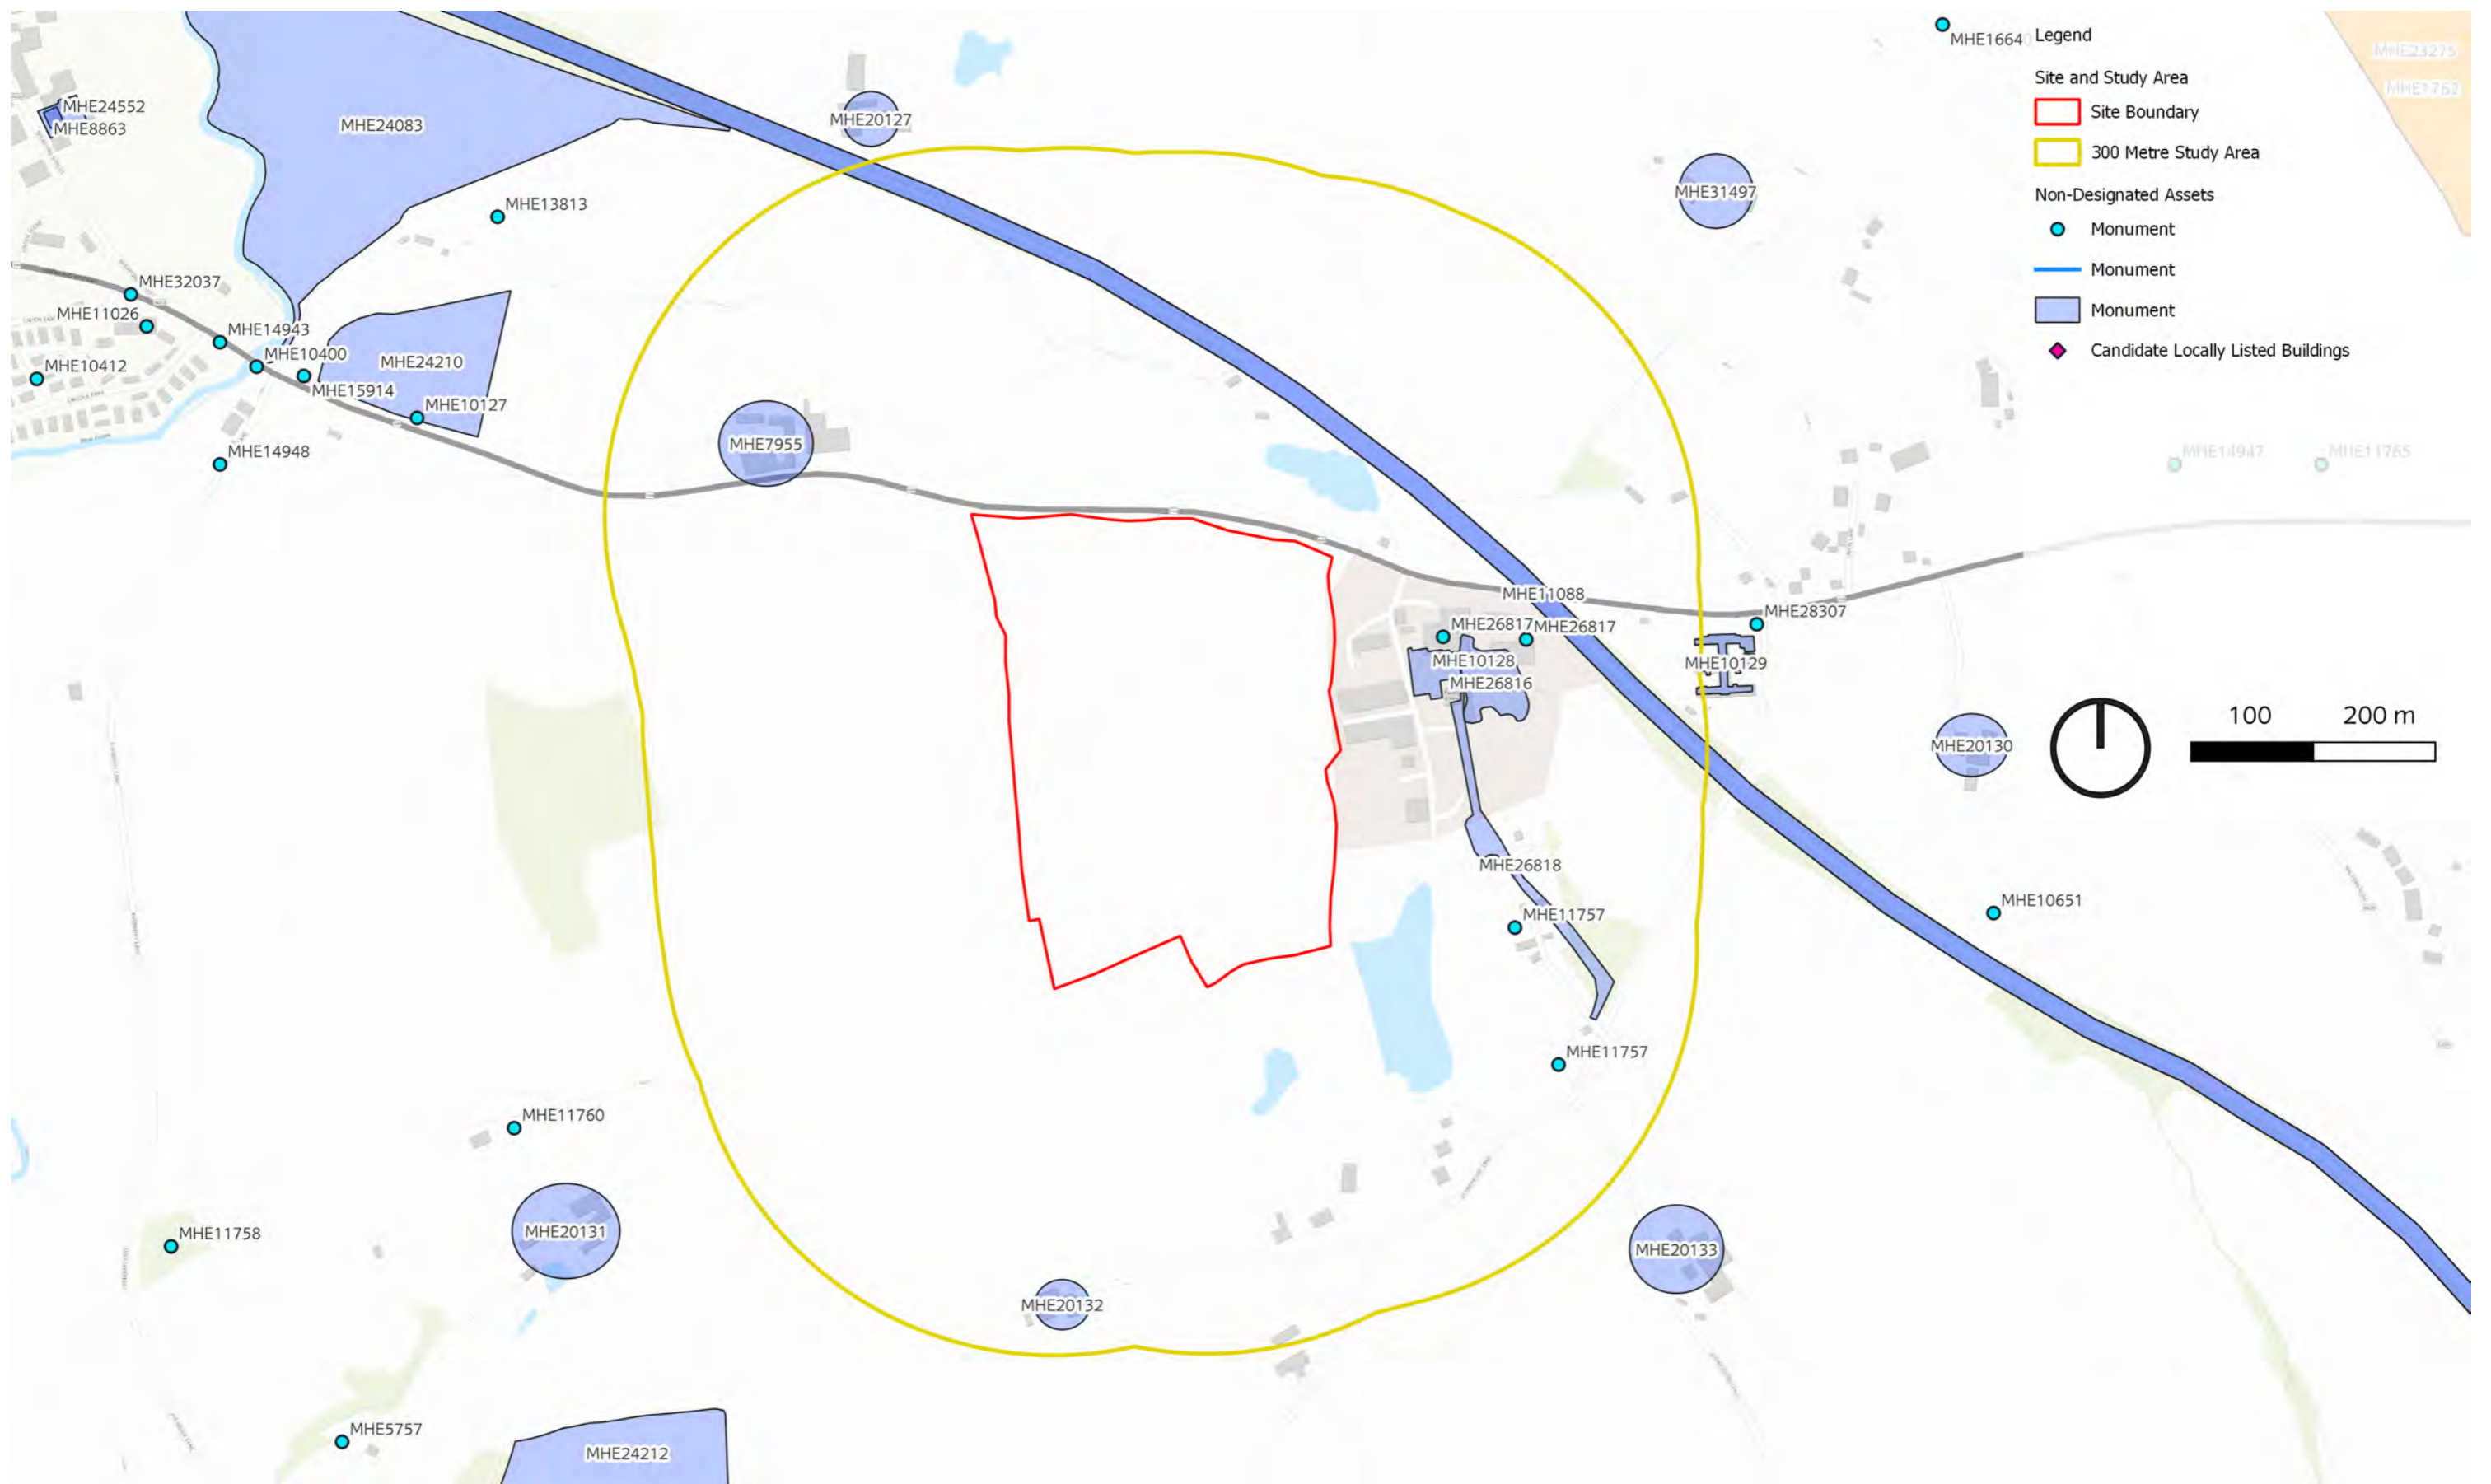

FIGURE 15.1
SITE BOUNDARY

© ESRI (2023) and Google Satellite (2023)

FIGURE 15.2
SITE MARKED ON 1904 OS MAP

© ESRI (2023) and Google Satellite (2023)

November 2023
Land West of Linton Trading Estate.indd

STRATEGIC SITE ALLOCATION
HERITAGE IMPACT ASSESSMENTS
HEREFORDSHIRE COUNCIL

SITE NAME: LAND WEST OF LINTON TRADING ESTATE

FIGURE 15.3
LOCATION OF SITE AND STUDY AREAS

© ESRI (2023) and Google Satellite (2023)

© ESRI (2023) and Google Satellite (2023)

November 2023
Land West of Linton Trading Estate.indd

STRATEGIC SITE ALLOCATION
HERITAGE IMPACT ASSESSMENTS
HEREFORDSHIRE COUNCIL

SITE NAME: LAND WEST OF LINTON TRADING ESTATE

FIGURE 15.5
DESIGNATED ASSETS WITHIN THE SITE
AND 1KM STUDY AREA

© ESRI (2023) and Google Satellite (2023)

November 2023
Land West of Linton Trading Estate.indd

STRATEGIC SITE ALLOCATION
HERITAGE IMPACT ASSESSMENTS
HEREFORDSHIRE COUNCIL

SITE NAME: LAND WEST OF LINTON TRADING ESTATE

FIGURE 15.6
SIGNIFICANT DESIGNATED ASSETS WITHIN THE SITE
AND 3KM STUDY AREA