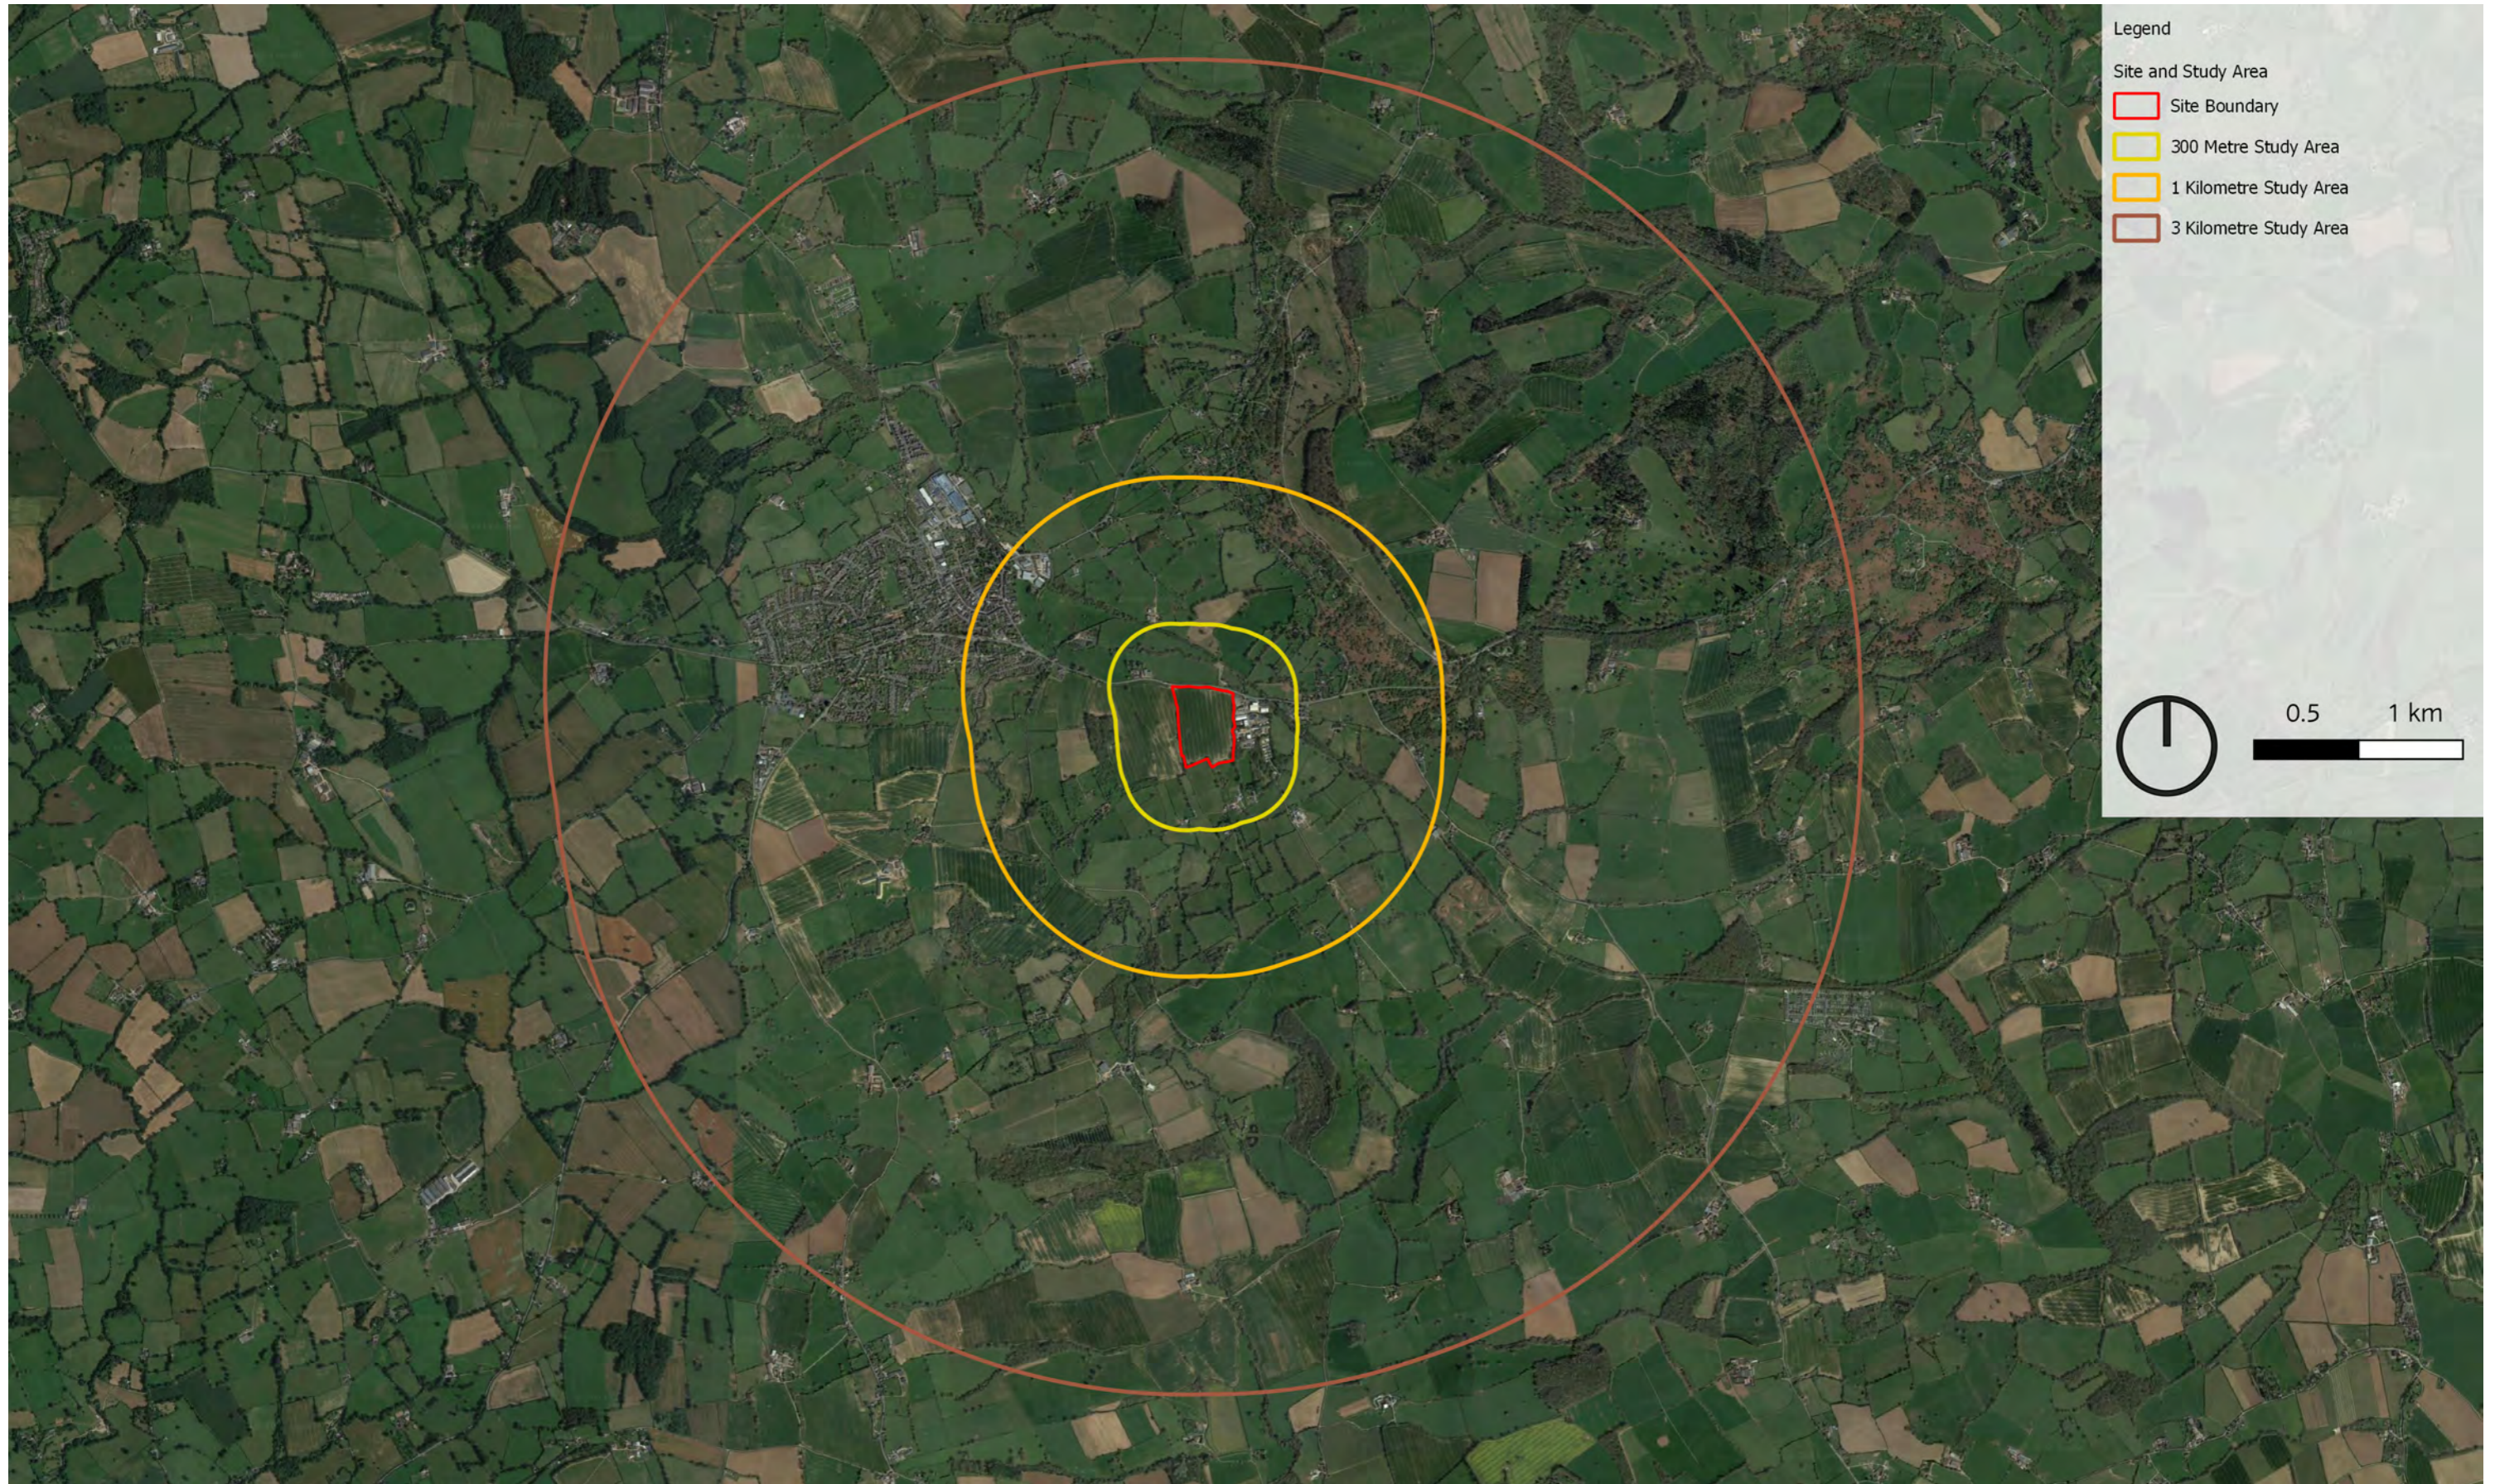

© ESRI (2023) and Google Satellite (2023)

November 2023
Land West of Linton Trading Estate.indd

STRATEGIC SITE ALLOCATION
HERITAGE IMPACT ASSESSMENTS
HEREFORDSHIRE COUNCIL

SITE NAME: LAND WEST OF LINTON TRADING ESTATE

FIGURE 15.1
SITE BOUNDARY

© ESRI (2023) and Google Satellite (2023)

FIGURE 15.2
SITE MARKED ON 1904 OS MAP

© ESRI (2023) and Google Satellite (2023)

November 2023
Land West of Linton Trading Estate.indd

STRATEGIC SITE ALLOCATION
HERITAGE IMPACT ASSESSMENTS
HEREFORDSHIRE COUNCIL

SITE NAME: LAND WEST OF LINTON TRADING ESTATE

FIGURE 15.3
LOCATION OF SITE AND STUDY AREAS

© ESRI (2023) and Google Satellite (2023)

© ESRI (2023) and Google Satellite (2023)

November 2023
Land West of Linton Trading Estate.indd

STRATEGIC SITE ALLOCATION
HERITAGE IMPACT ASSESSMENTS
HEREFORDSHIRE COUNCIL

SITE NAME: LAND WEST OF LINTON TRADING ESTATE

FIGURE 15.5
DESIGNATED ASSETS WITHIN THE SITE
AND 1KM STUDY AREA

© ESRI (2023) and Google Satellite (2023)