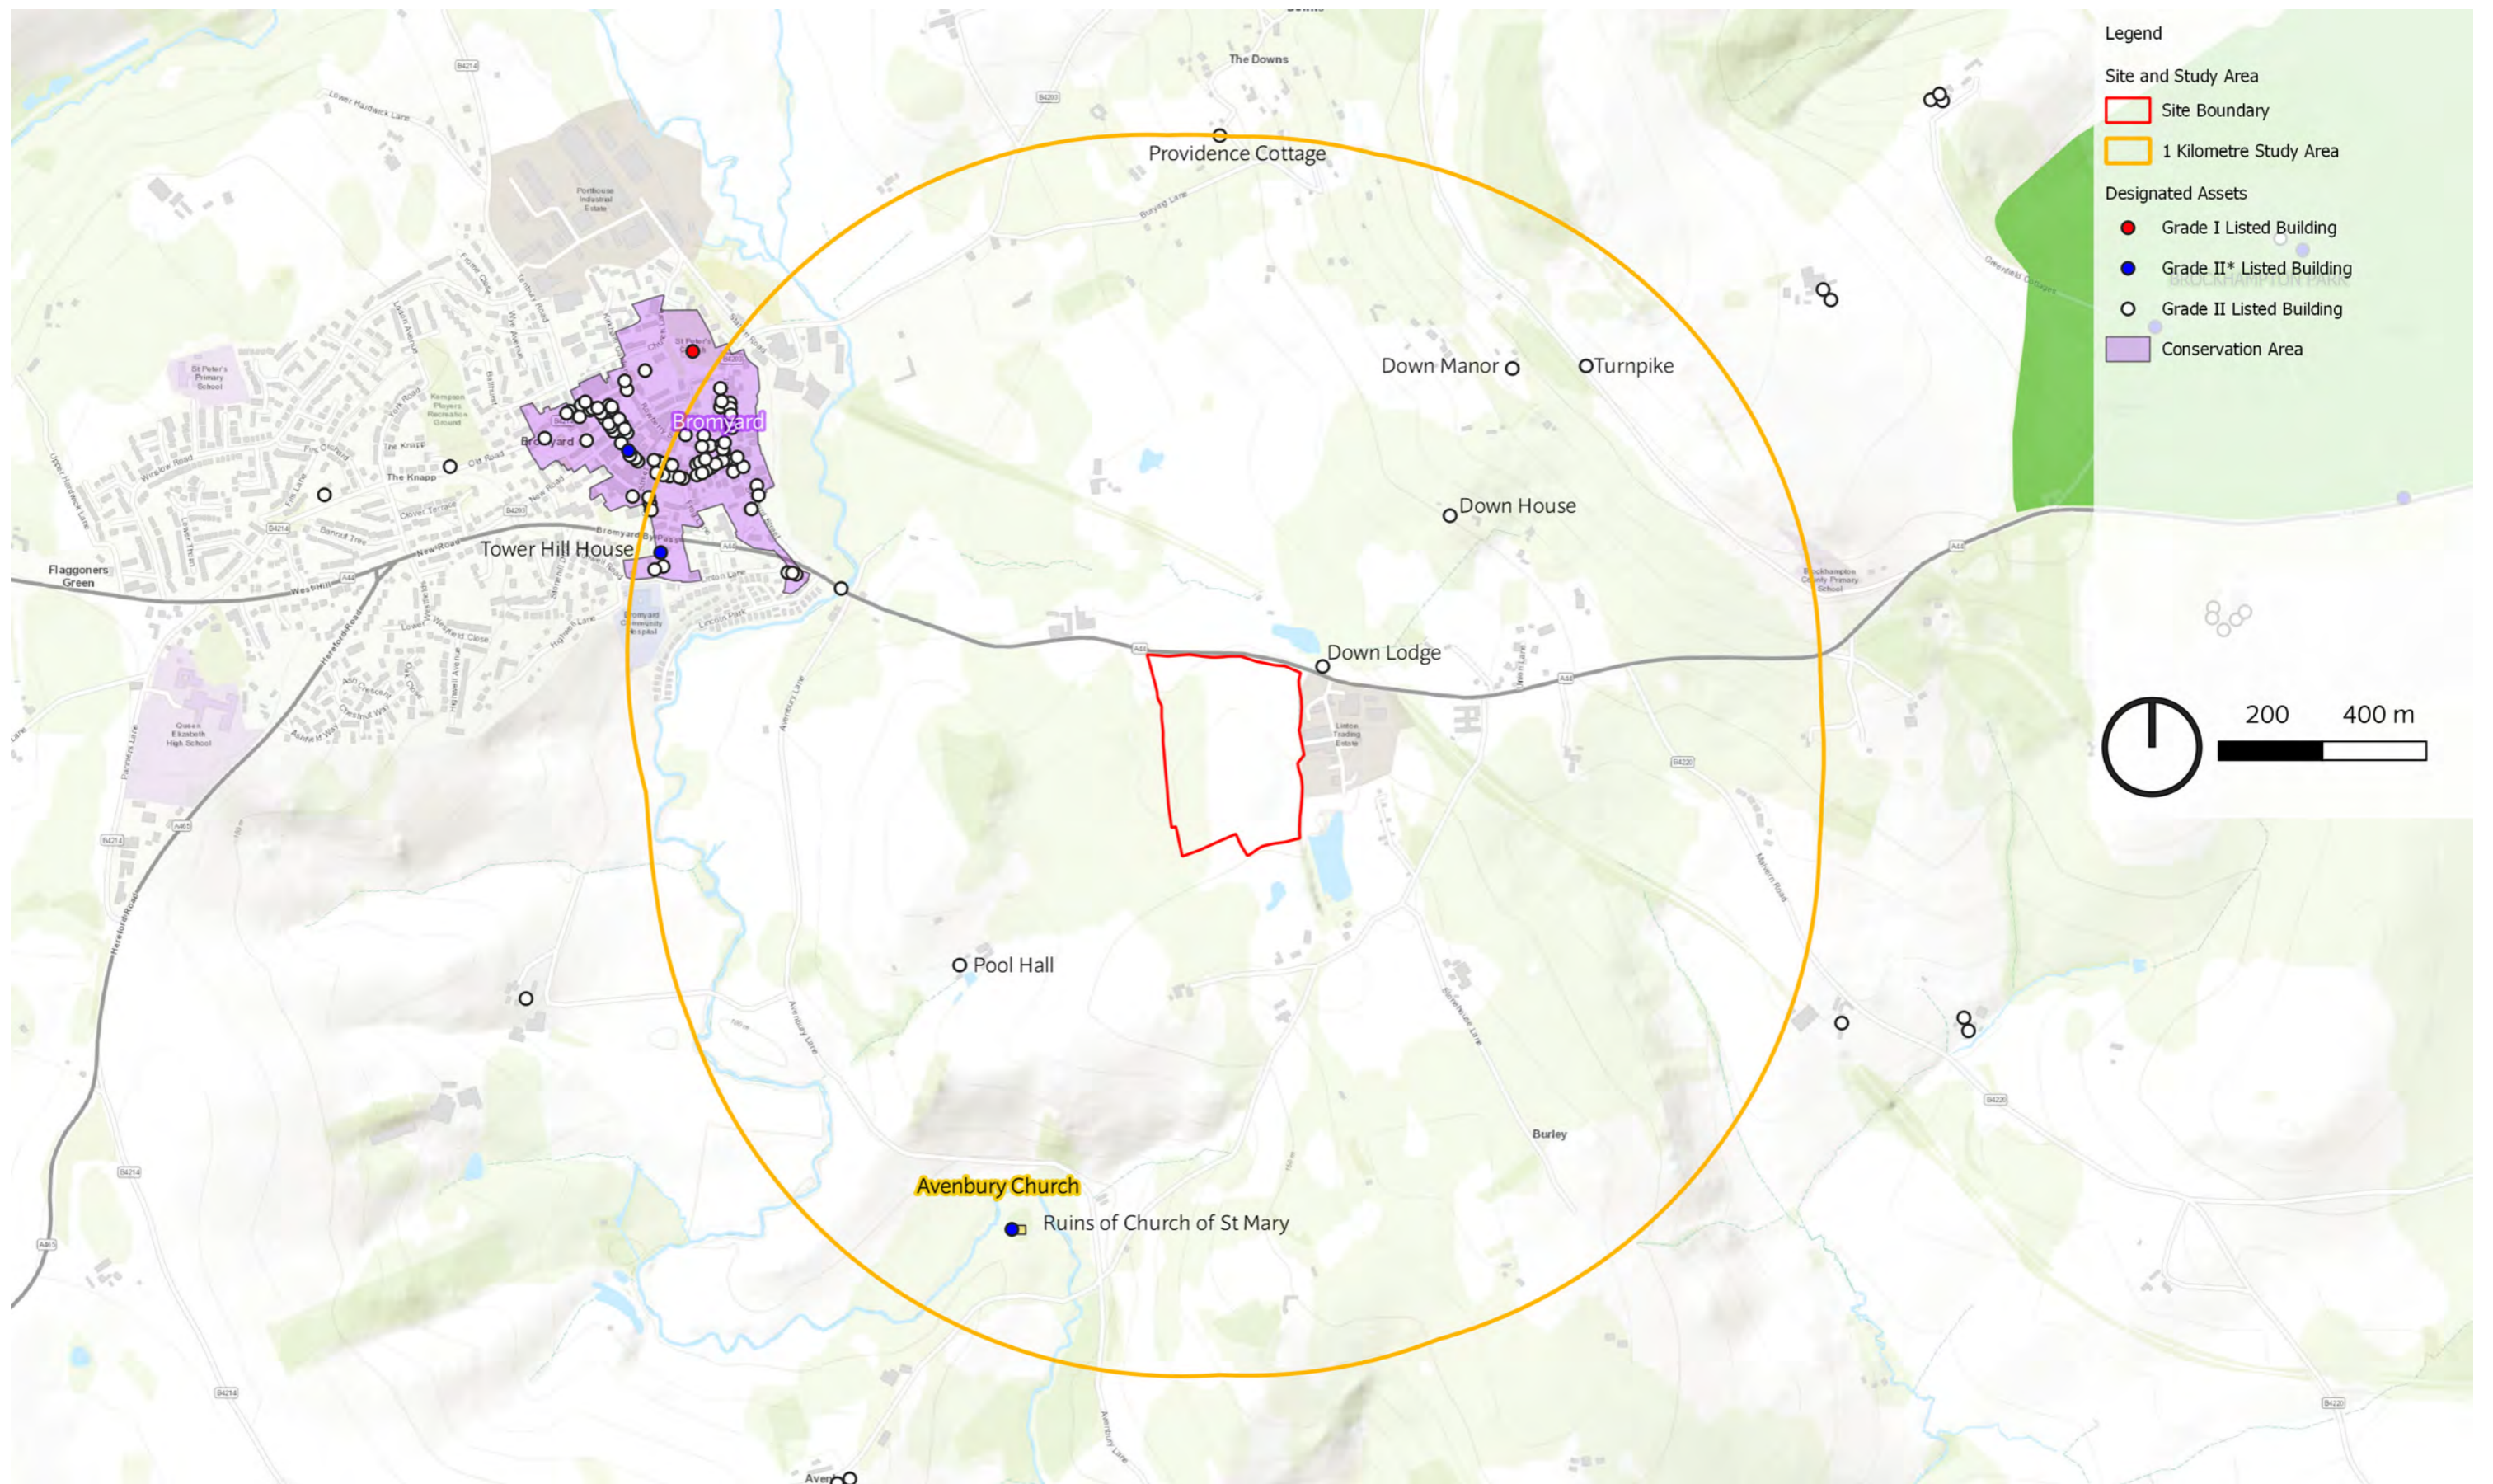

FIGURE 15.1
SITE BOUNDARY

© ESRI (2023) and Google Satellite (2023)

FIGURE 15.2
SITE MARKED ON 1904 OS MAP

© ESRI (2023) and Google Satellite (2023)

November 2023
Land West of Linton Trading Estate.indd

STRATEGIC SITE ALLOCATION
HERITAGE IMPACT ASSESSMENTS
HEREFORDSHIRE COUNCIL

SITE NAME: LAND WEST OF LINTON TRADING ESTATE

FIGURE 15.3
LOCATION OF SITE AND STUDY AREAS

© ESRI (2023) and Google Satellite (2023)

© ESRI (2023) and Google Satellite (2023)

November 2023
Land West of Linton Trading Estate.indd

STRATEGIC SITE ALLOCATION
HERITAGE IMPACT ASSESSMENTS
HEREFORDSHIRE COUNCIL

SITE NAME: LAND WEST OF LINTON TRADING ESTATE

FIGURE 15.5
DESIGNATED ASSETS WITHIN THE SITE
AND 1KM STUDY AREA

© ESRI (2023) and Google Satellite (2023)

November 2023
Land West of Linton Trading Estate.indd

STRATEGIC SITE ALLOCATION
HERITAGE IMPACT ASSESSMENTS
HEREFORDSHIRE COUNCIL

SITE NAME: LAND WEST OF LINTON TRADING ESTATE

FIGURE 15.6
SIGNIFICANT DESIGNATED ASSETS WITHIN THE SITE
AND 3KM STUDY AREA