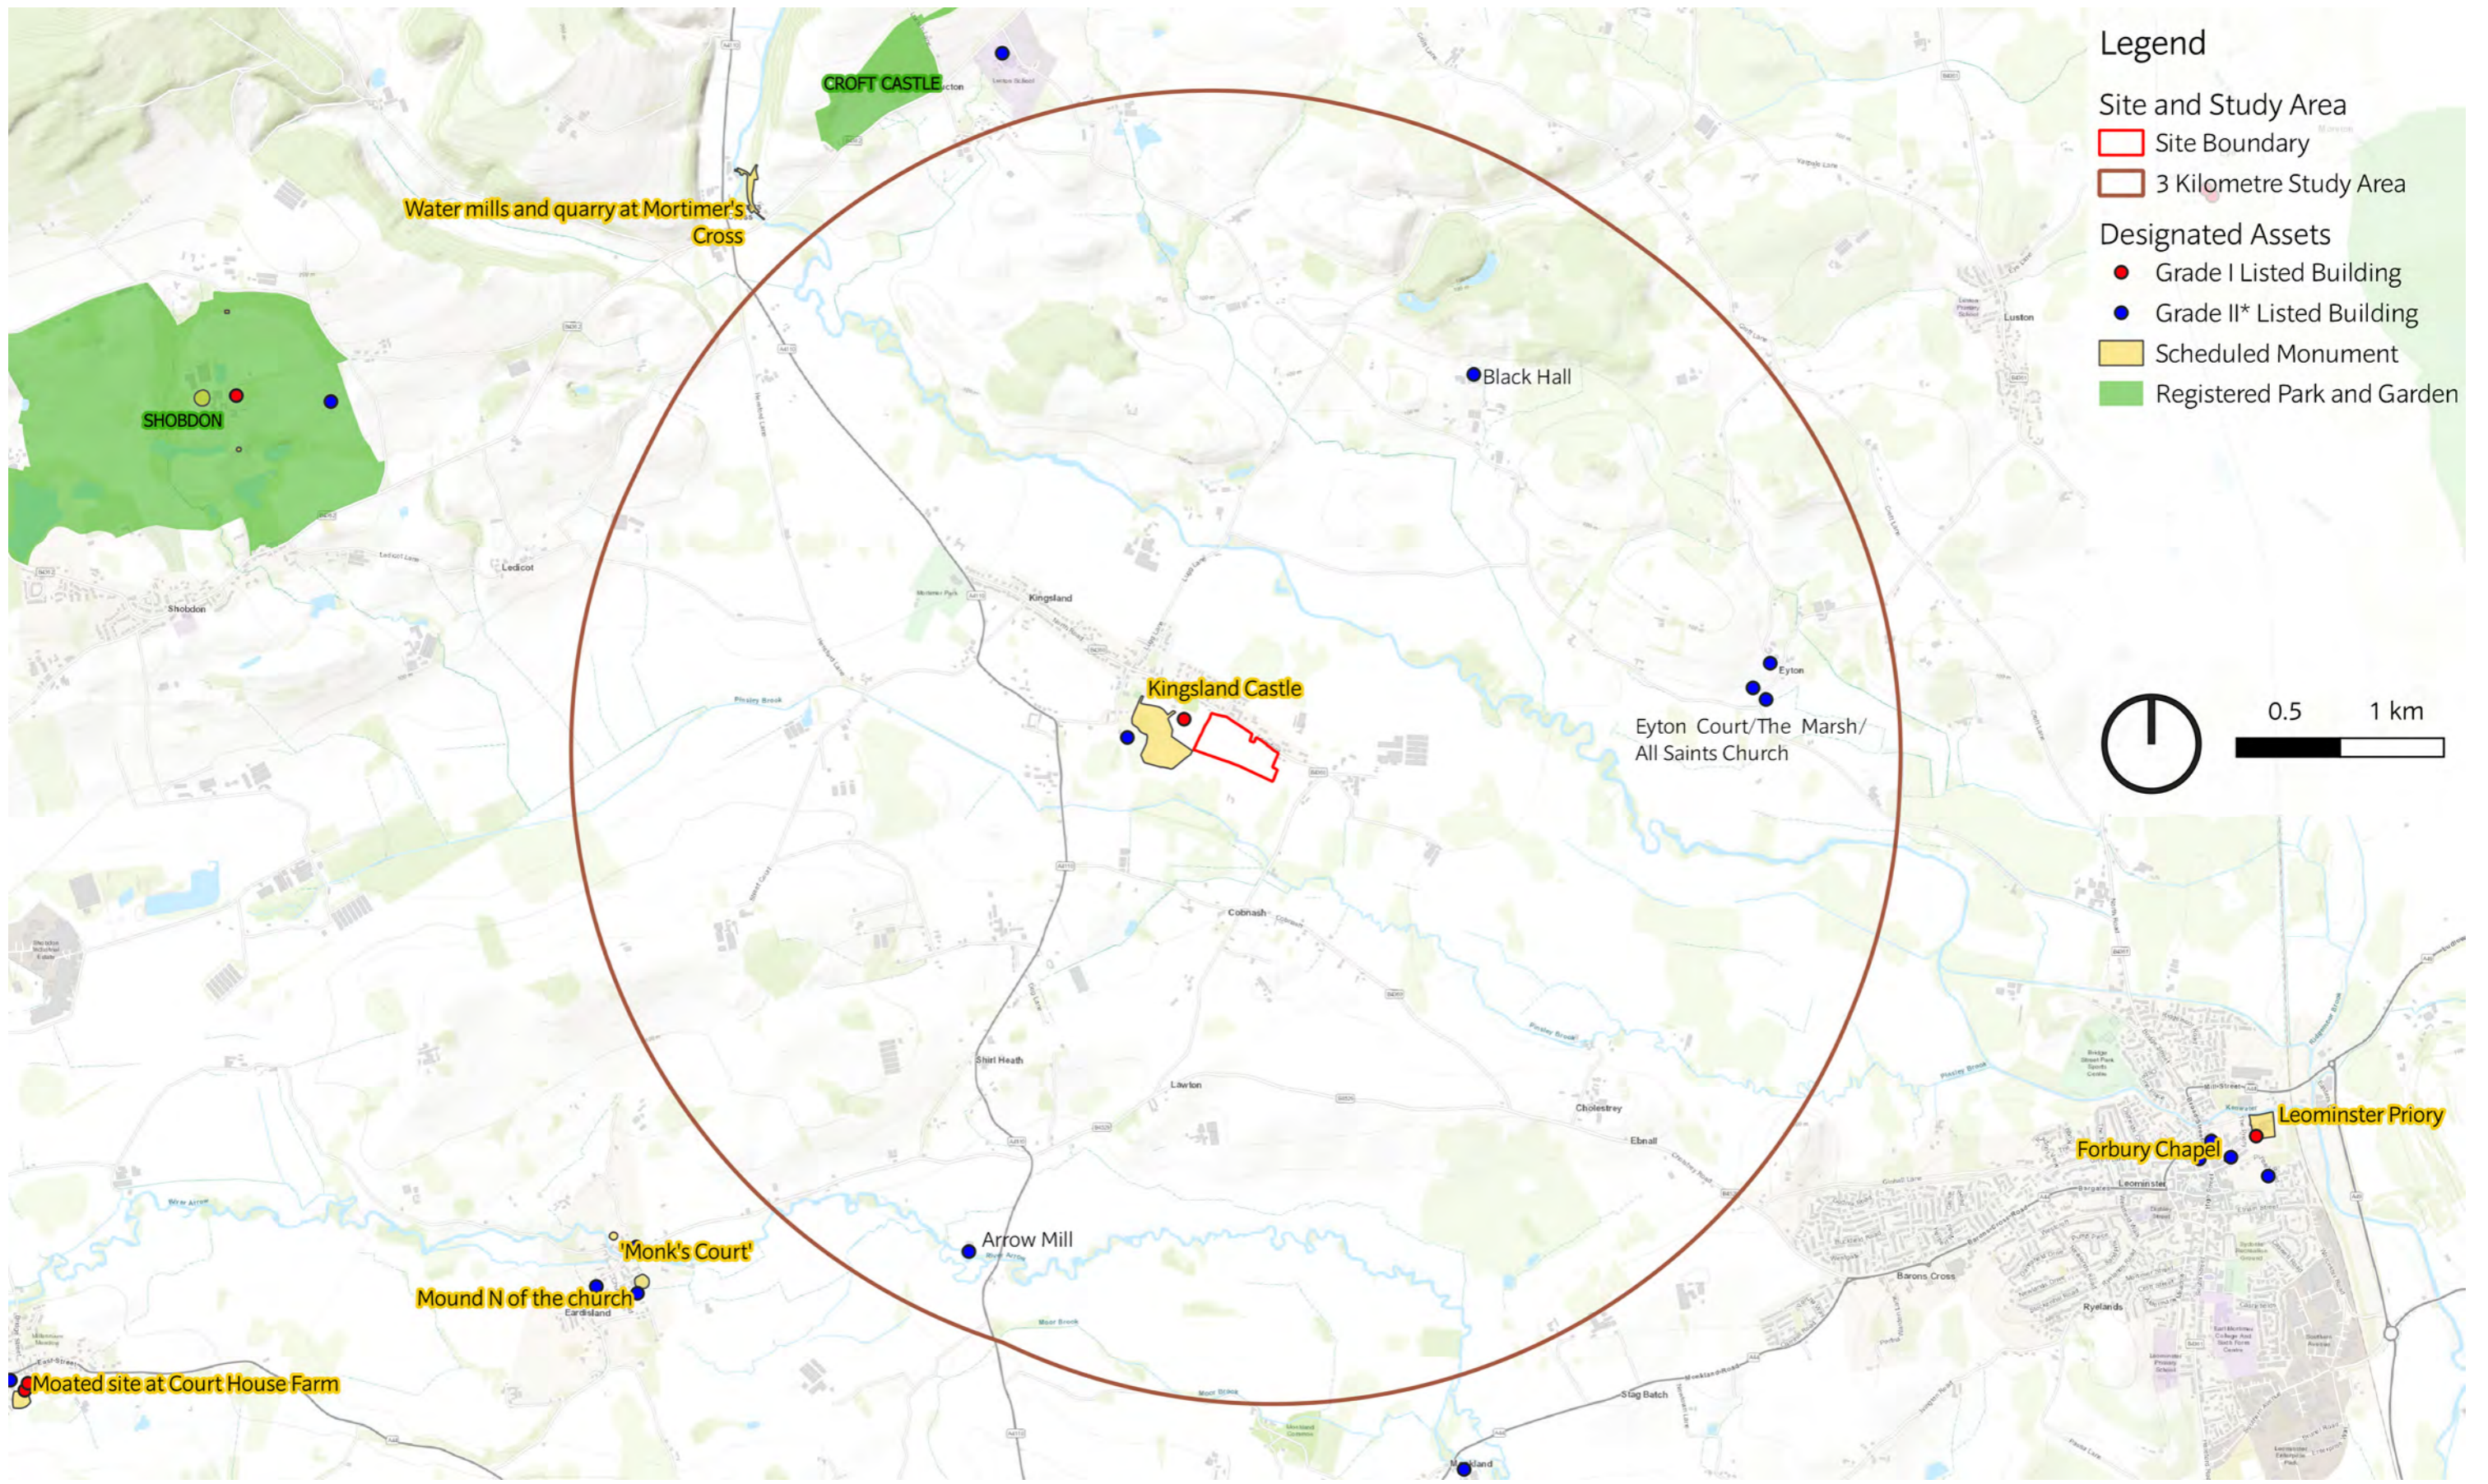

FIGURE 19.1
SITE BOUNDARY

© ESRI (2023) and Google Satellite (2023)

© ESRI (2023) and Google Satellite (2023)

FIGURE 19.4
NON-DESIGNATED ASSETS WITHIN AND
AROUND THE SITE

© ESRI (2023) and Google Satellite (2023)

November 2023
Land opposite Holgate Farm, Kingsland.indd

STRATEGIC SITE ALLOCATION
HERITAGE IMPACT ASSESSMENTS
HEREFORDSHIRE COUNCIL

SITE NAME: LAND OPPOSITE HOLGATE FARM

FIGURE 19.5
DESIGNATED ASSETS WITHIN THE SITE
AND 1KM STUDY AREA

Legend

Site and Study Area

- Site Boundary
- 3 Kilometre Study Area

Designated Assets

- Grade I Listed Building
- Grade II* Listed Building
- Scheduled Monument
- Registered Park and Garden

© ESRI (2023) and Google Satellite (2023)

CBA
November 2023
Land opposite Holgate Farm, Kingsland.indd

STRATEGIC SITE ALLOCATION
HERITAGE IMPACT ASSESSMENTS
HEREFORDSHIRE COUNCIL

SITE NAME: LAND OPPOSITE HOLGATE FARM

FIGURE 19.6
SIGNIFICANT DESIGNATED ASSETS WITHIN THE SITE
AND 3KM STUDY AREA