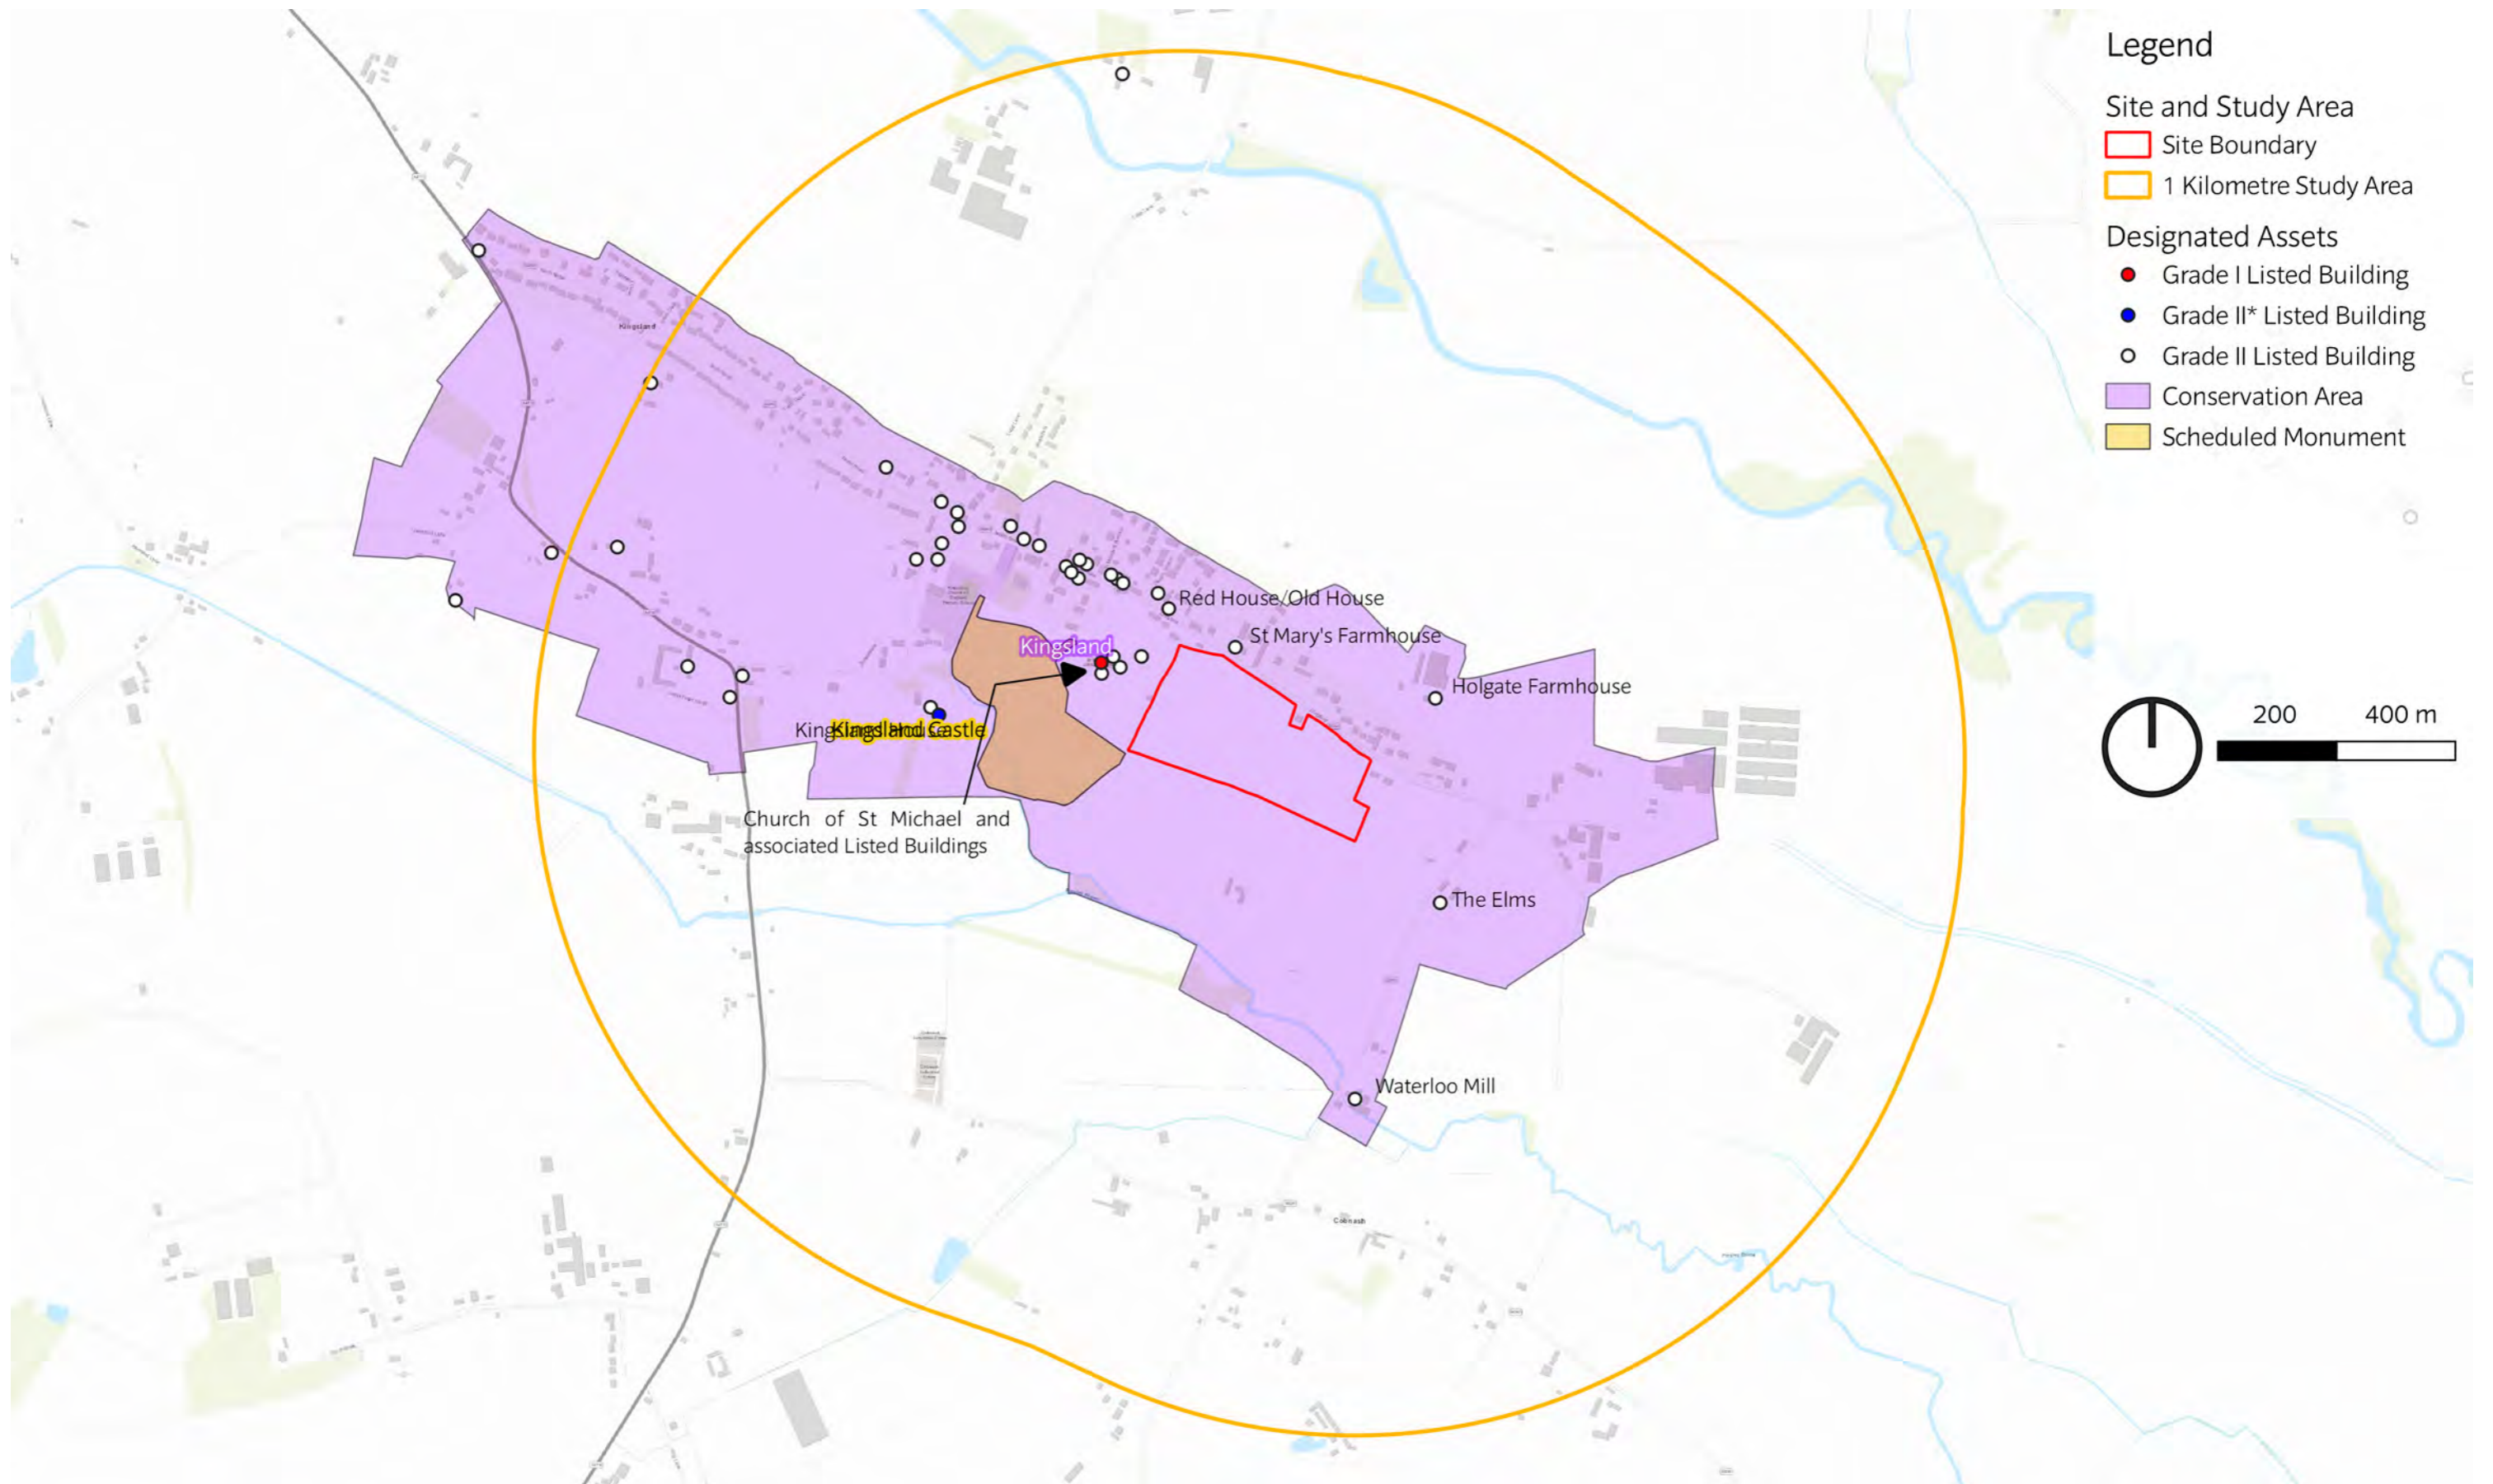

FIGURE 19.1
SITE BOUNDARY

© ESRI (2023) and Google Satellite (2023)

© ESRI (2023) and Google Satellite (2023)

FIGURE 19.4
NON-DESIGNATED ASSETS WITHIN AND
AROUND THE SITE

© ESRI (2023) and Google Satellite (2023)

November 2023
Land opposite Holgate Farm, Kingsland.indd

STRATEGIC SITE ALLOCATION
HERITAGE IMPACT ASSESSMENTS
HEREFORDSHIRE COUNCIL

SITE NAME: LAND OPPOSITE HOLGATE FARM

FIGURE 19.5
DESIGNATED ASSETS WITHIN THE SITE
AND 1KM STUDY AREA

Legend

Site and Study Area

- Site Boundary
- 3 Kilometre Study Area

Designated Assets

- Grade I Listed Building
- Grade II* Listed Building
- Scheduled Monument
- Registered Park and Garden

© ESRI (2023) and Google Satellite (2023)

CBA
November 2023
Land opposite Holgate Farm, Kingsland.indd

STRATEGIC SITE ALLOCATION
HERITAGE IMPACT ASSESSMENTS
HEREFORDSHIRE COUNCIL

SITE NAME: LAND OPPOSITE HOLGATE FARM

FIGURE 19.6
SIGNIFICANT DESIGNATED ASSETS WITHIN THE SITE
AND 3KM STUDY AREA