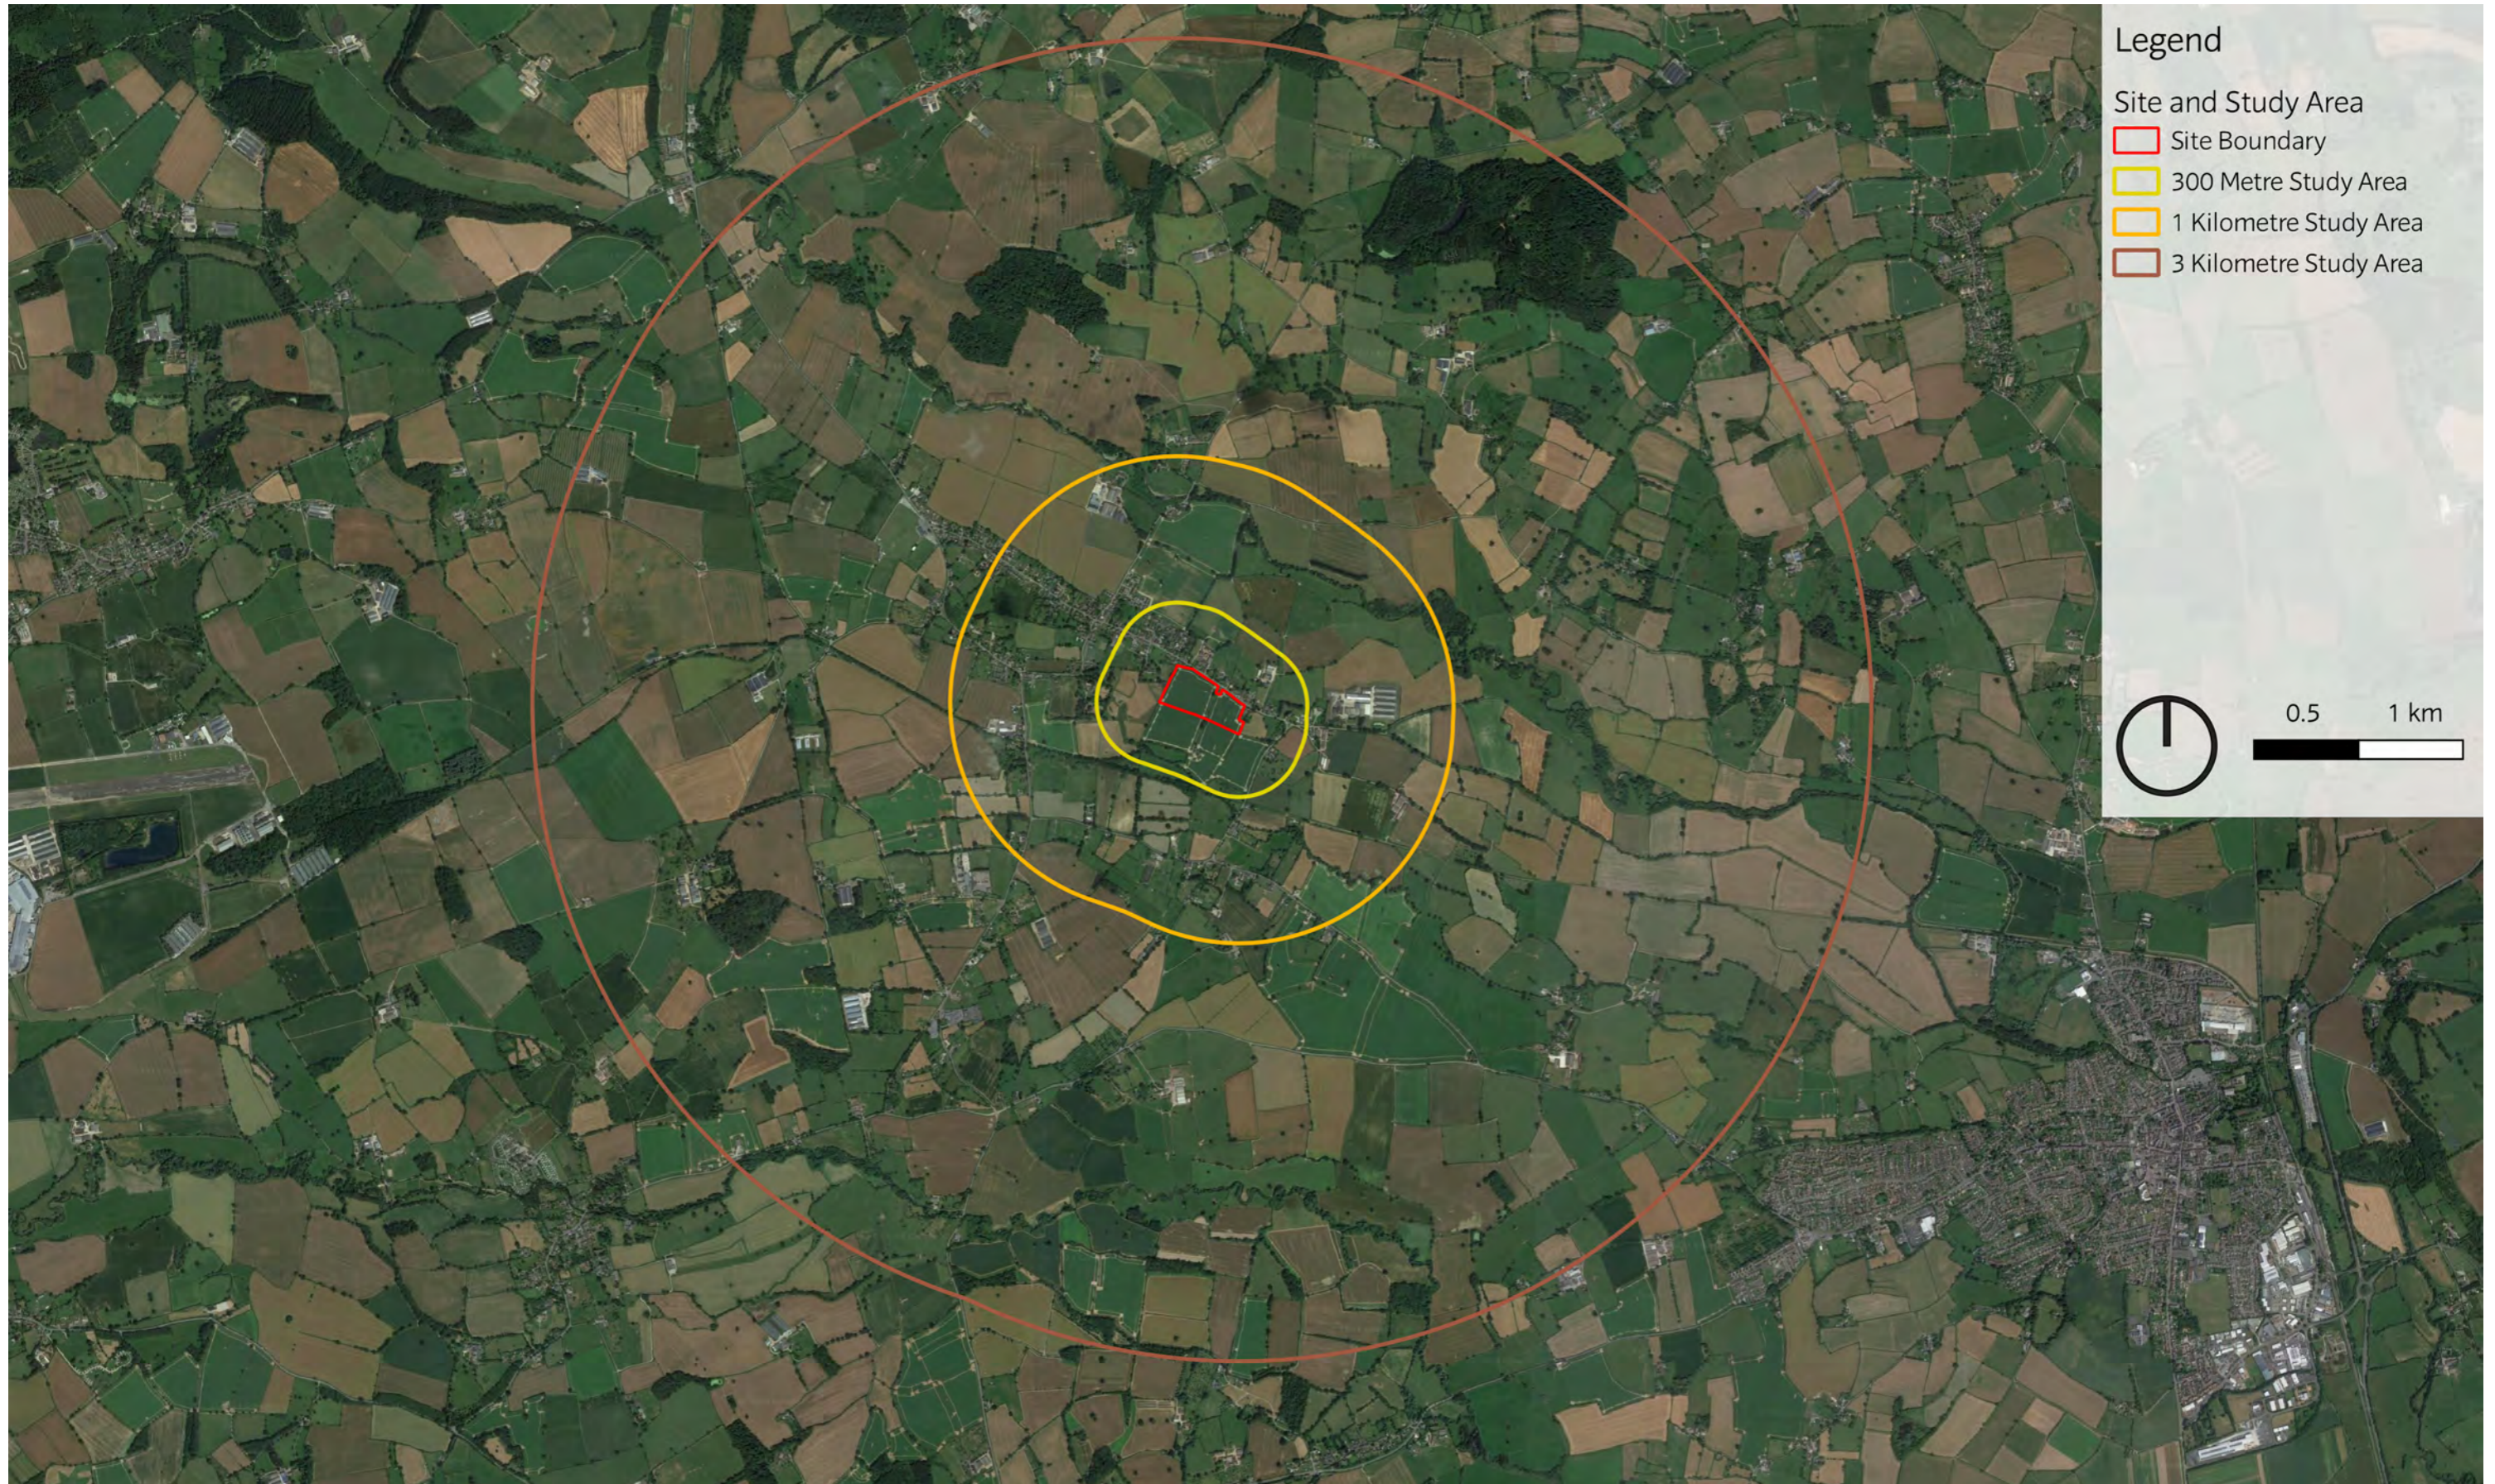

© ESRI (2023) and Google Satellite (2023)

November 2023
Land opposite Holgate Farm, Kingsland.indd

STRATEGIC SITE ALLOCATION
HERITAGE IMPACT ASSESSMENTS
HEREFORDSHIRE COUNCIL

SITE NAME: LAND OPPOSITE HOLGATE FARM

FIGURE 19.1
SITE BOUNDARY

© ESRI (2023) and Google Satellite (2023)

© ESRI (2023) and Google Satellite (2023)

FIGURE 19.4
NON-DESIGNATED ASSETS WITHIN AND
AROUND THE SITE

© ESRI (2023) and Google Satellite (2023)

November 2023
Land opposite Holgate Farm, Kingsland.indd

STRATEGIC SITE ALLOCATION
HERITAGE IMPACT ASSESSMENTS
HEREFORDSHIRE COUNCIL

SITE NAME: LAND OPPOSITE HOLGATE FARM

FIGURE 19.5
DESIGNATED ASSETS WITHIN THE SITE
AND 1KM STUDY AREA

Legend

Site and Study Area

- Site Boundary
- 3 Kilometre Study Area

Designated Assets

- Grade I Listed Building
- Grade II* Listed Building
- Scheduled Monument
- Registered Park and Garden

© ESRI (2023) and Google Satellite (2023)