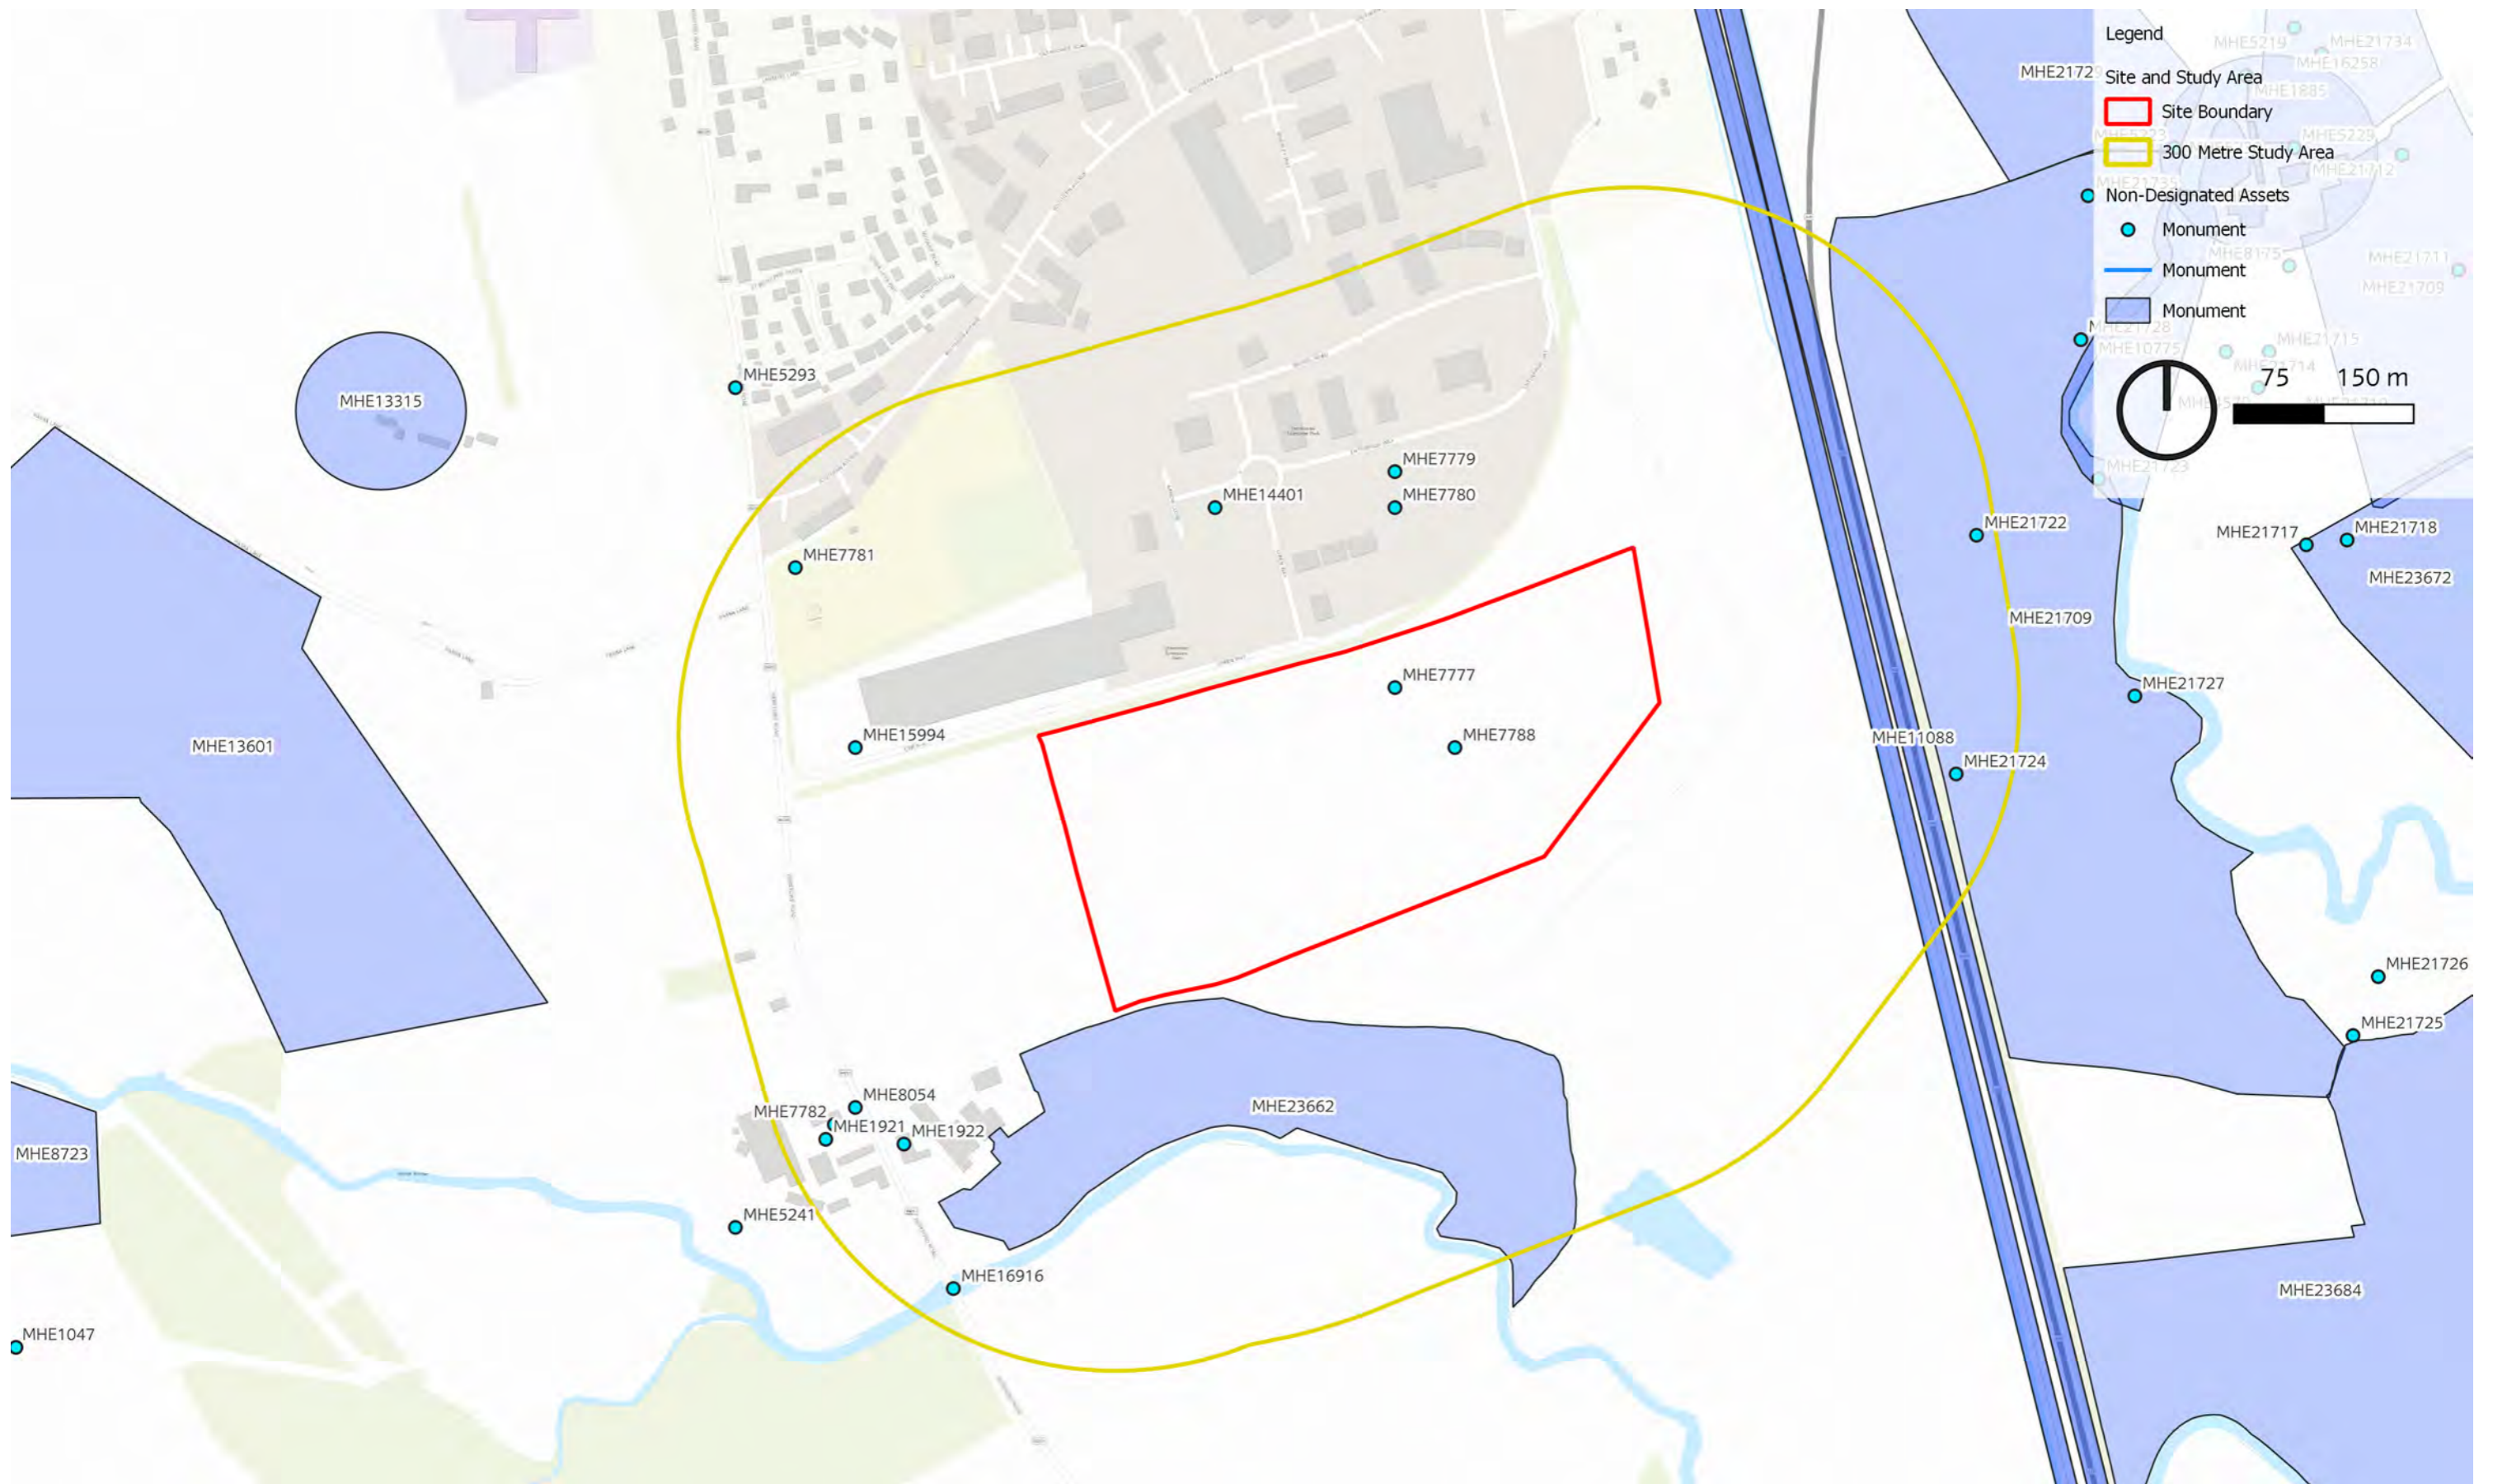

SITE NAME: LAND SOUTH OF LEOMINSTER ENTERPRISE PARK

FIGURE 7.2  
SITE MARKED ON 1904 OS MAP

© ESRI (2023) and Google Satellite (2023)

February 2024  
Land south of Leominster Enterprise Park.indd

STRATEGIC SITE ALLOCATION  
HERITAGE IMPACT ASSESSMENTS  
HEREFORDSHIRE COUNCIL

SITE NAME: LAND SOUTH OF LEOMINSTER ENTERPRISE PARK

FIGURE 7.3  
LOCATION OF SITE AND STUDY AREAS

© ESRI (2023) and Google Satellite (2023)

February 2024  
Land south of Leominster Enterprise Park.indd

STRATEGIC SITE ALLOCATION  
HERITAGE IMPACT ASSESSMENTS  
HEREFORDSHIRE COUNCIL