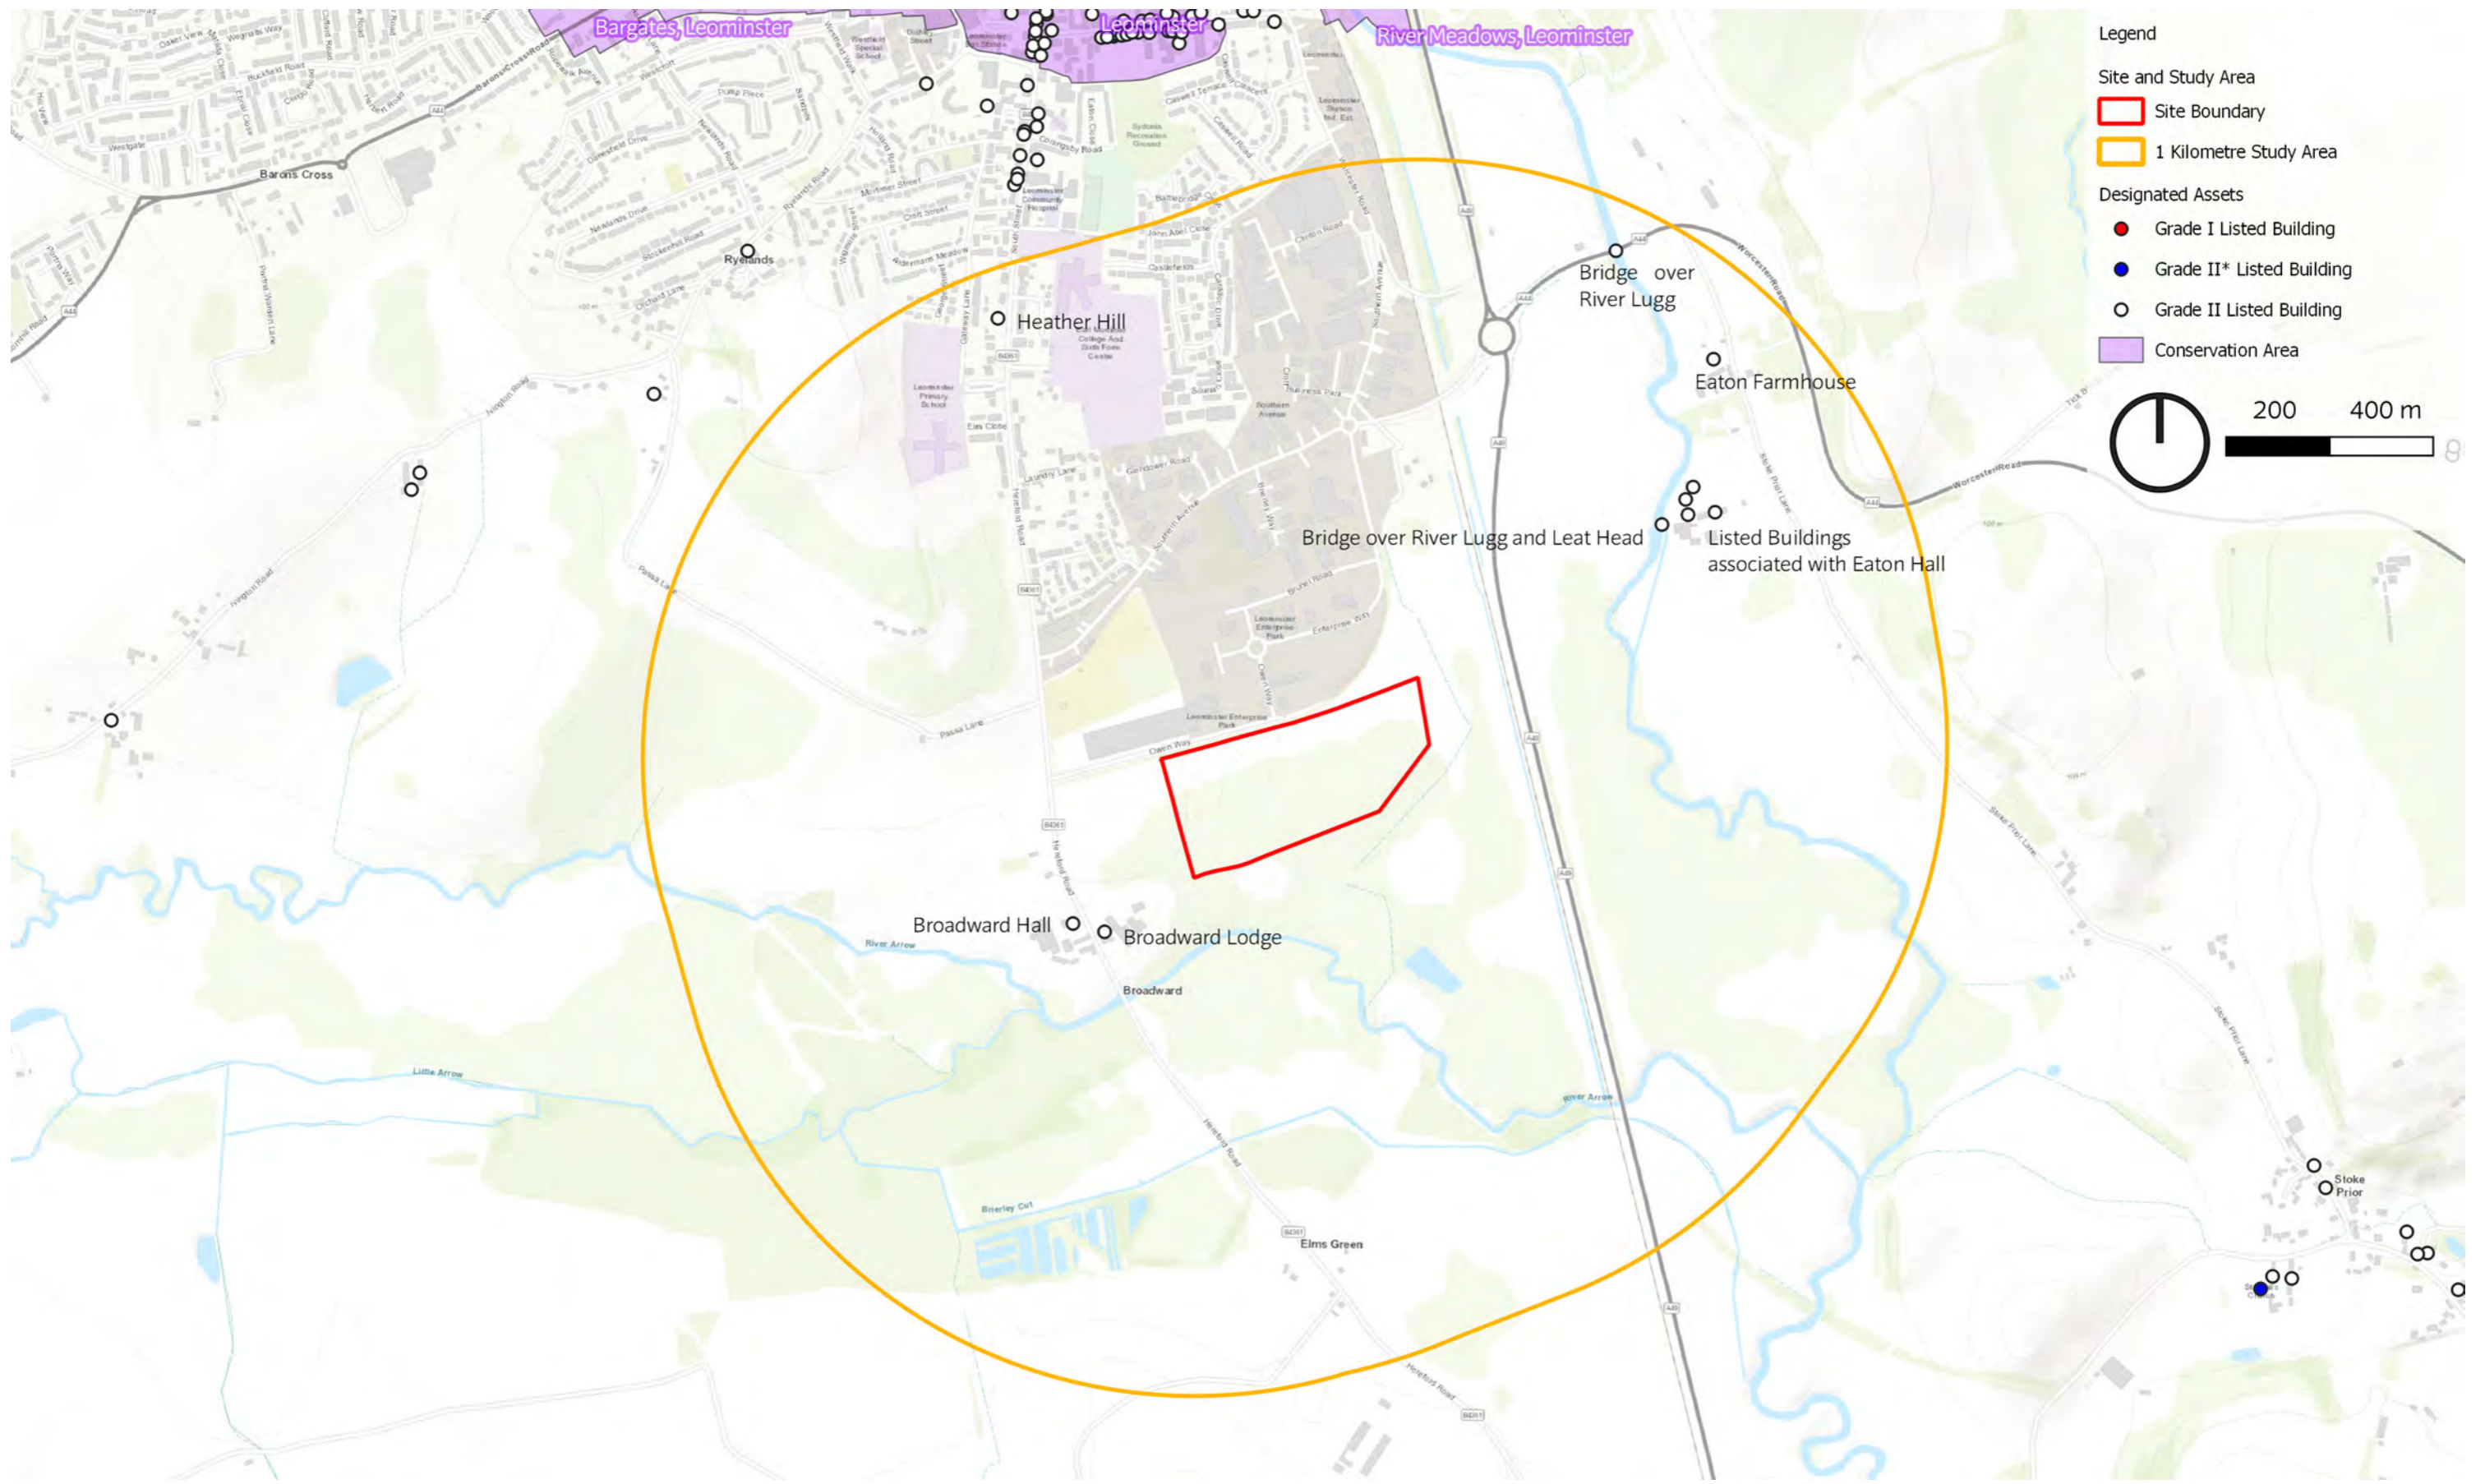

FIGURE 7.4
NON-DESIGNATED ASSETS WITHIN AND
AROUND THE SITE

© ESRI (2023) and Google Satellite (2023)

February 2024
Land south of Leominster Enterprise Park.indd

STRATEGIC SITE ALLOCATION
HERITAGE IMPACT ASSESSMENTS
HEREFORDSHIRE COUNCIL

SITE NAME: LAND SOUTH OF LEOMINSTER ENTERPRISE PARK