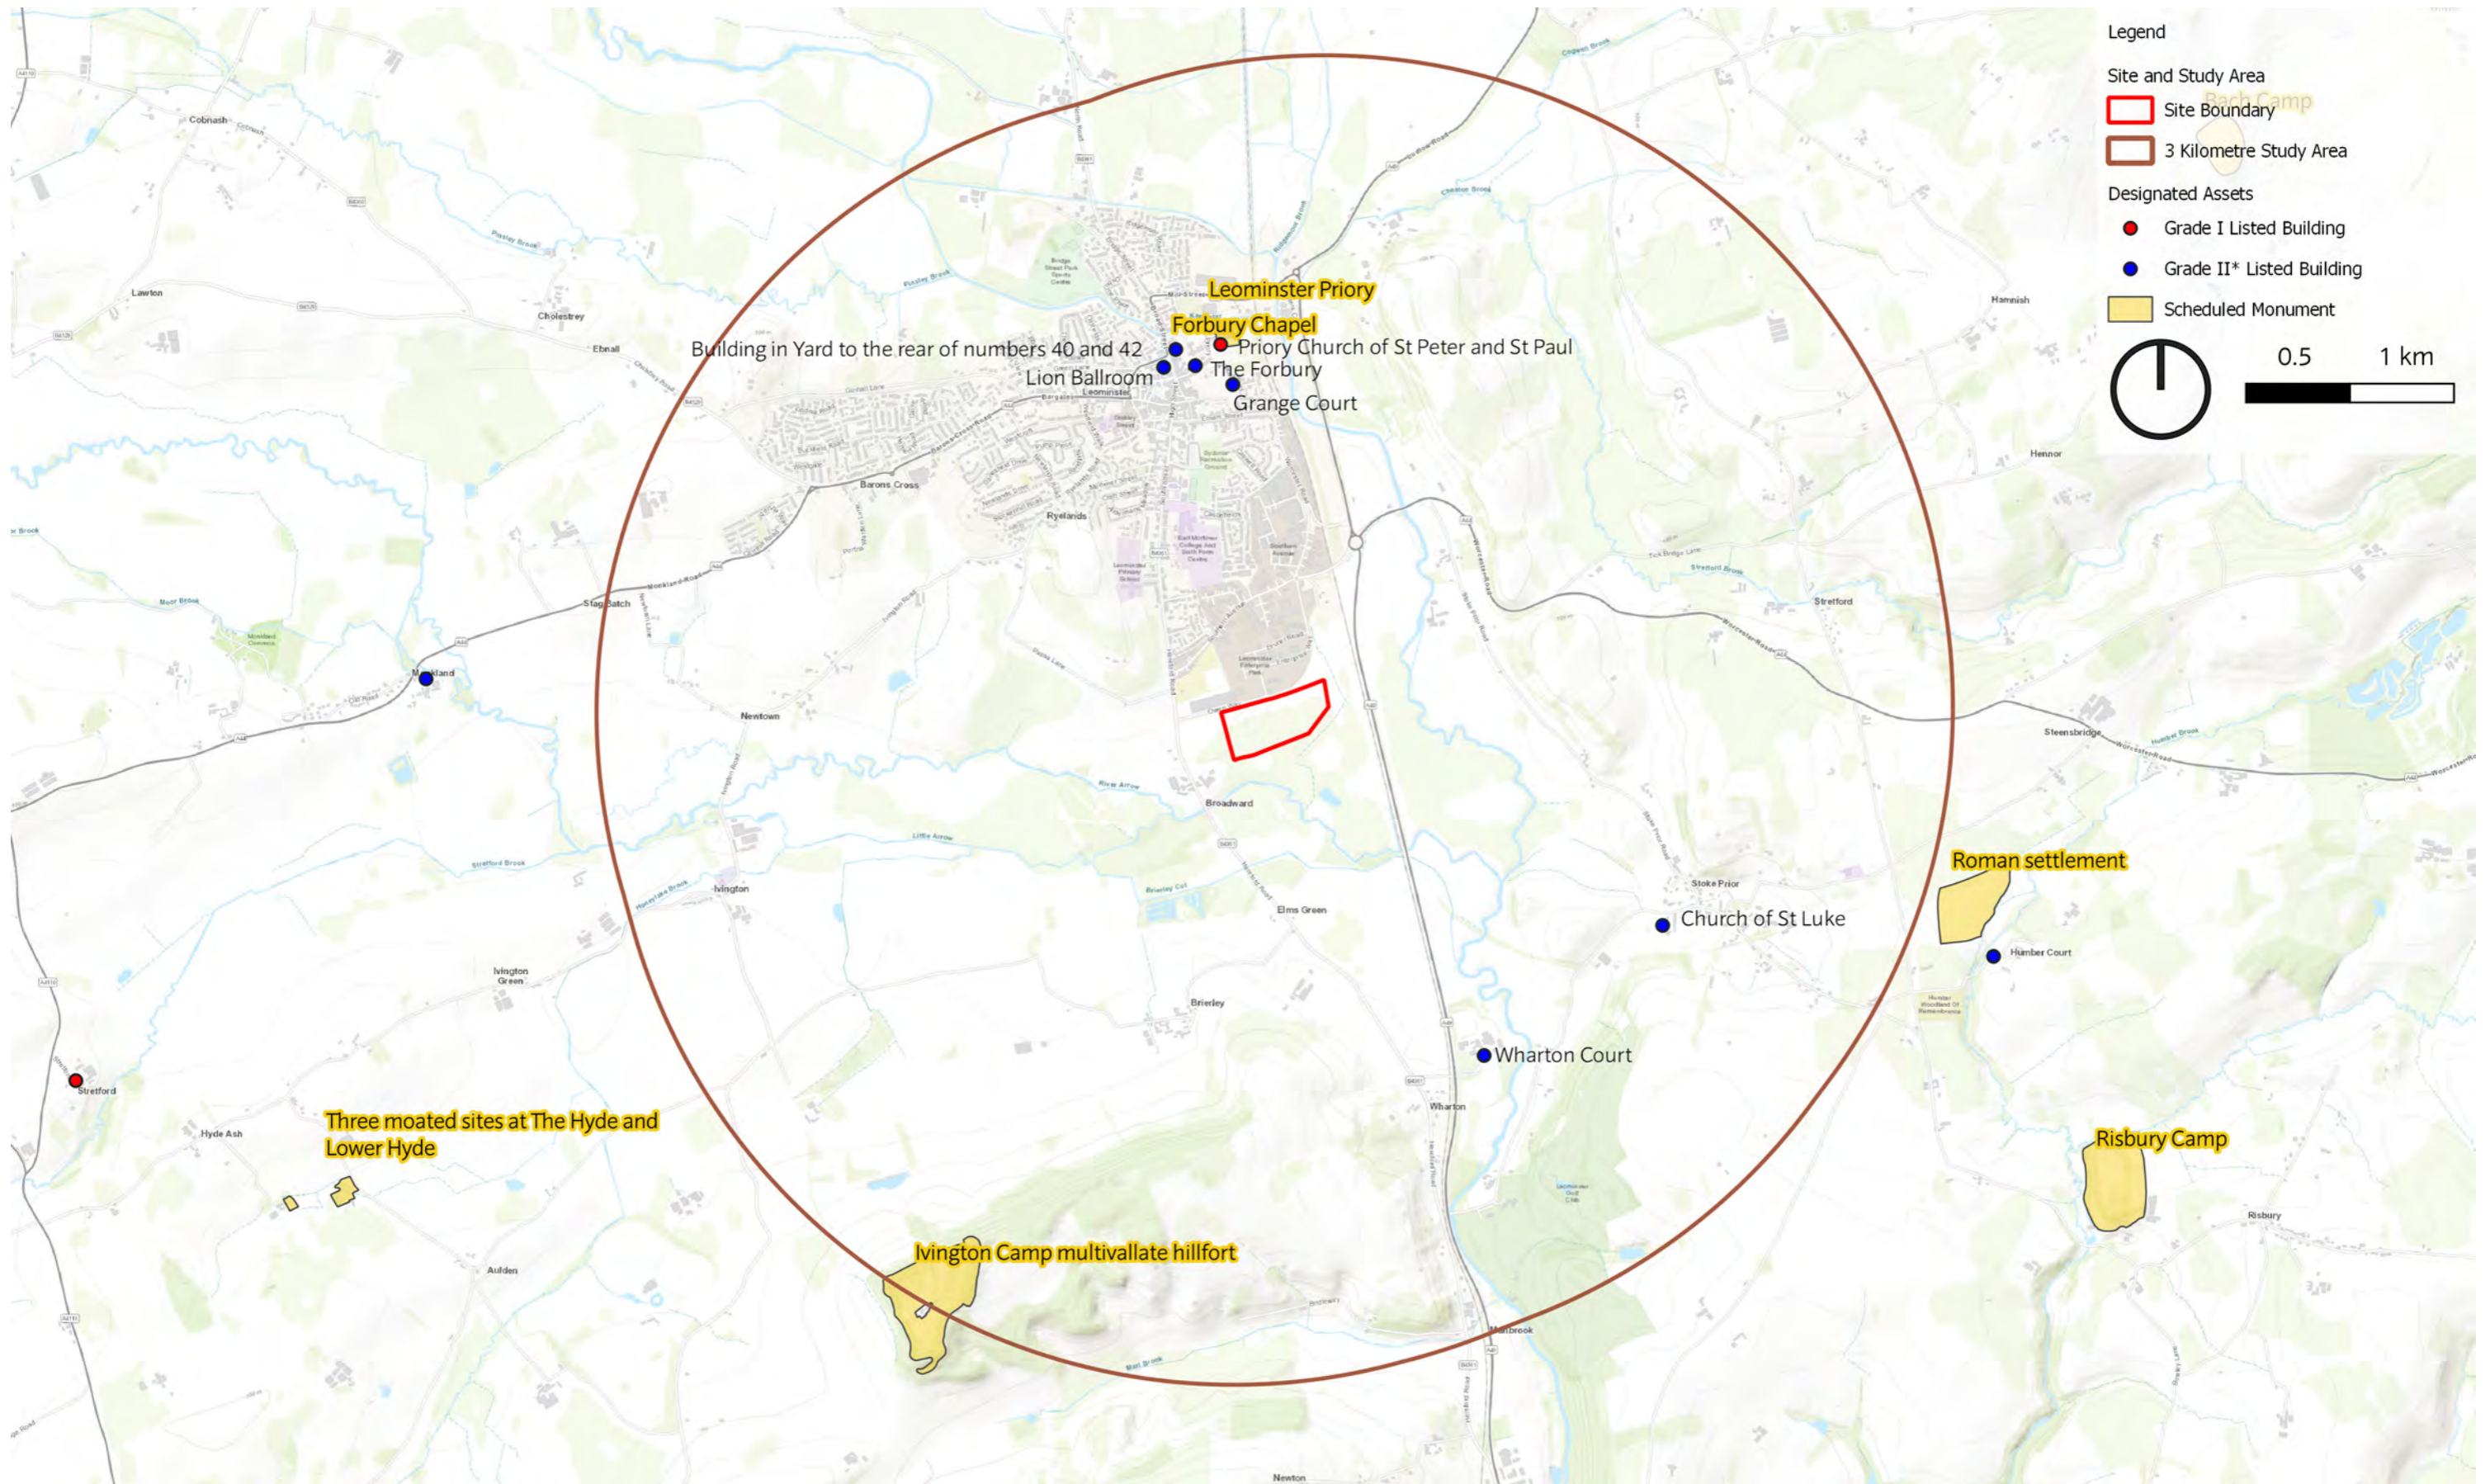

SITE NAME: LAND SOUTH OF LEOMINSTER ENTERPRISE PARK

FIGURE 7.2  
SITE MARKED ON 1904 OS MAP

© ESRI (2023) and Google Satellite (2023)

February 2024  
Land south of Leominster Enterprise Park.indd

STRATEGIC SITE ALLOCATION  
HERITAGE IMPACT ASSESSMENTS  
HEREFORDSHIRE COUNCIL

SITE NAME: LAND SOUTH OF LEOMINSTER ENTERPRISE PARK

FIGURE 7.3  
LOCATION OF SITE AND STUDY AREAS

© ESRI (2023) and Google Satellite (2023)

February 2024  
Land south of Leominster Enterprise Park.indd

STRATEGIC SITE ALLOCATION  
HERITAGE IMPACT ASSESSMENTS  
HEREFORDSHIRE COUNCIL

SITE NAME: LAND SOUTH OF LEOMINSTER ENTERPRISE PARK

FIGURE 7.4  
NON-DESIGNATED ASSETS WITHIN AND  
AROUND THE SITE

© ESRI (2023) and Google Satellite (2023)

February 2024  
Land south of Leominster Enterprise Park.indd

STRATEGIC SITE ALLOCATION  
HERITAGE IMPACT ASSESSMENTS  
HEREFORDSHIRE COUNCIL

SITE NAME: LAND SOUTH OF LEOMINSTER ENTERPRISE PARK

**FIGURE 7.5**  
DESIGNATED ASSETS WITHIN THE SITE  
AND 1KM STUDY AREA