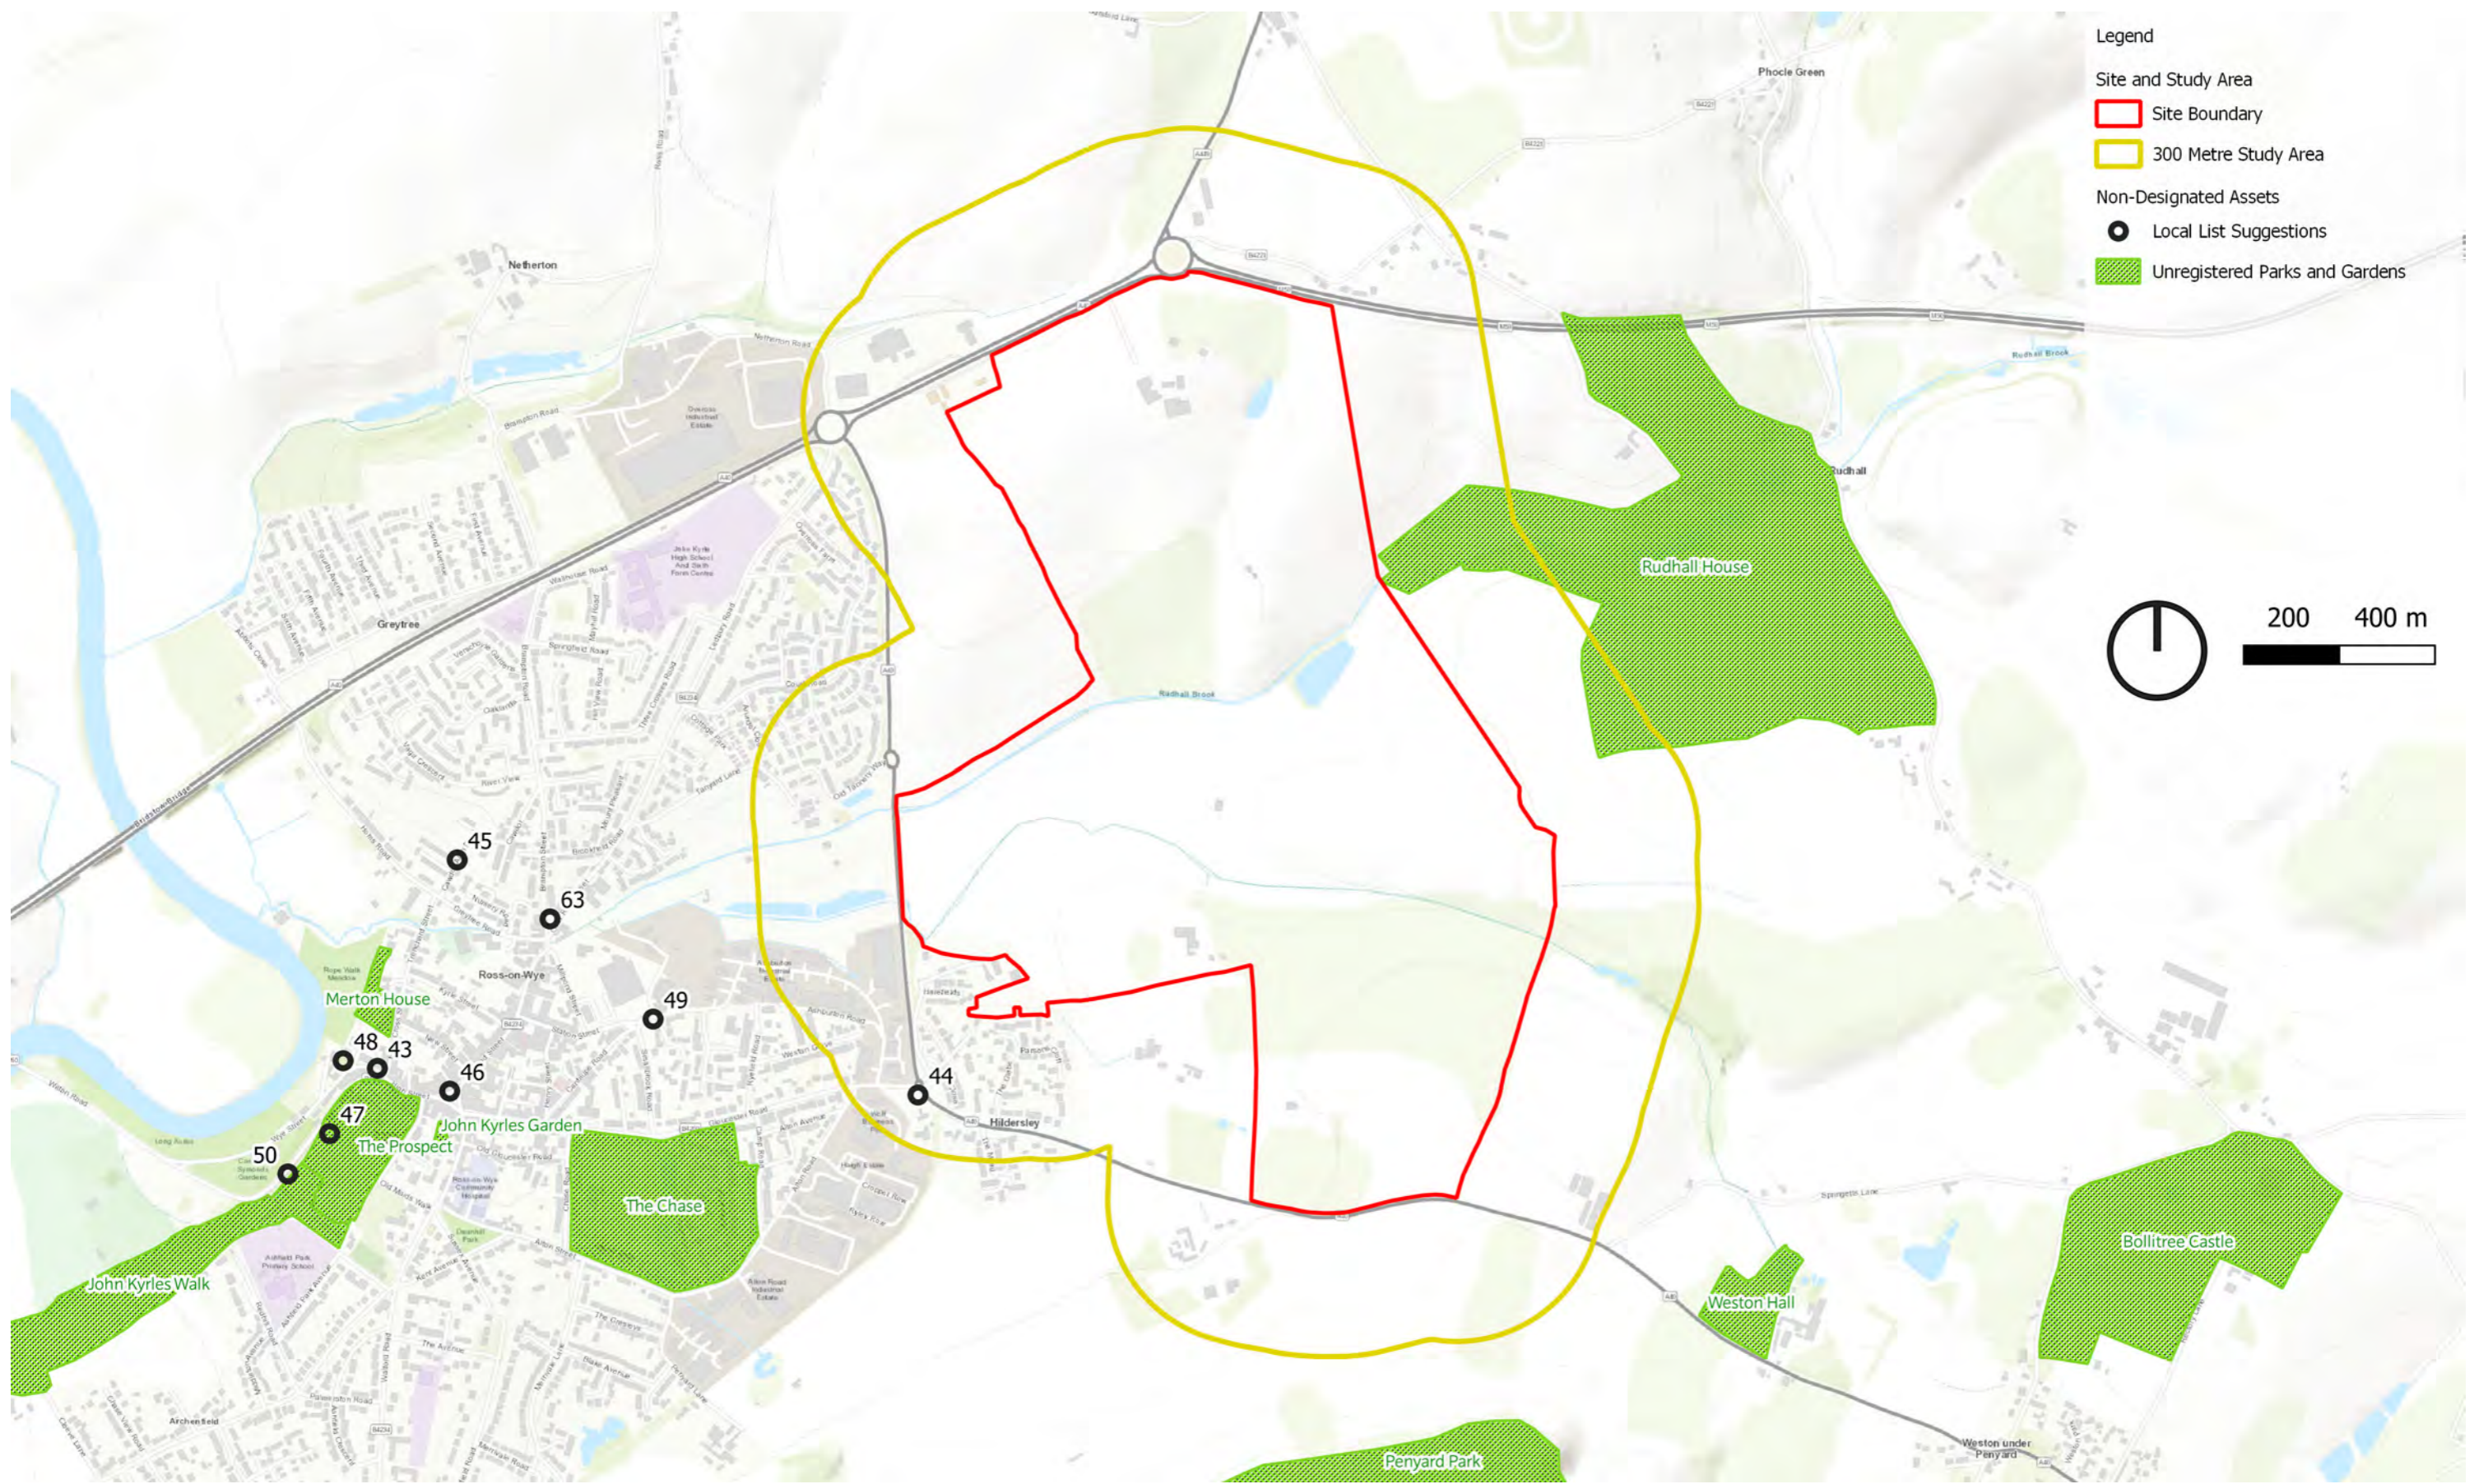

© ESRI (2023) and Google Satellite (2023)

November 2023
Land East of Ross on Wye.indd

STRATEGIC SITE ALLOCATION
HERITAGE IMPACT ASSESSMENTS
HEREFORDSHIRE COUNCIL

SITE NAME: LAND EAST OF ROSS-ON-WYE

FIGURE 10.4
NON-DESIGNATED ASSETS WITHIN AND
AROUND THE SITE