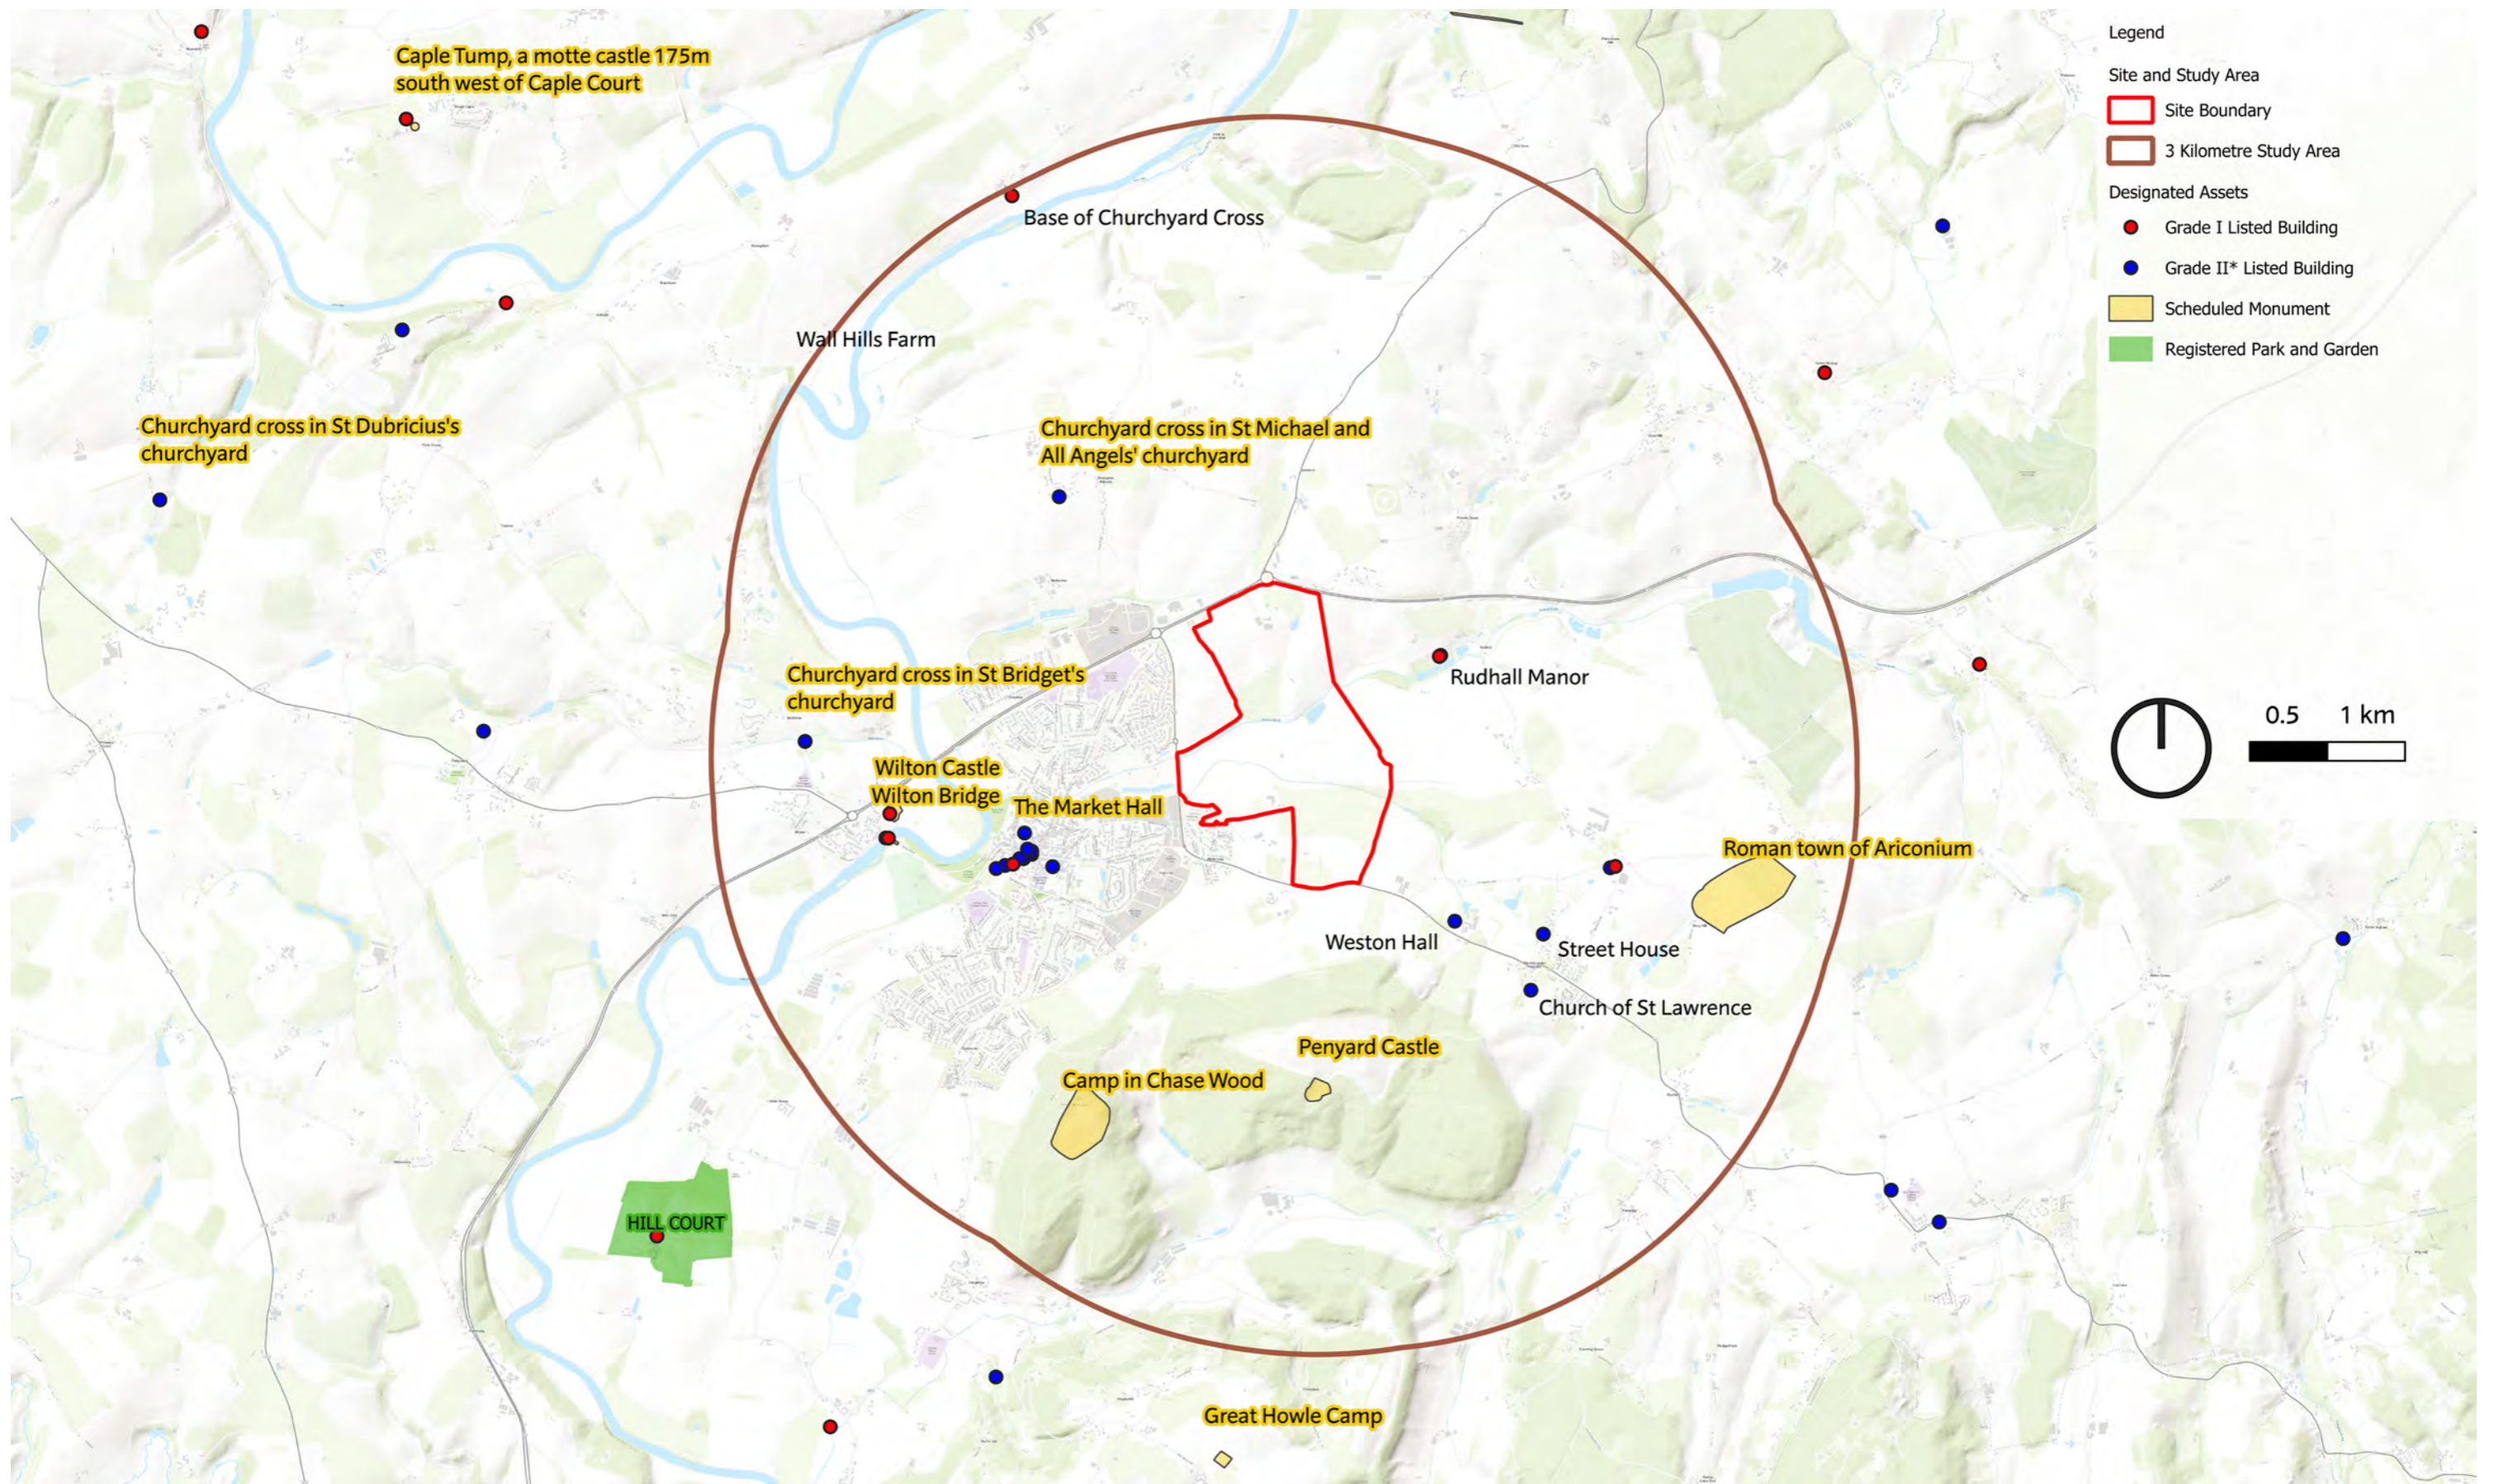

© ESRI (2023) and Google Satellite (2023)

November 2023
Land East of Ross on Wye.indd

STRATEGIC SITE ALLOCATION
HERITAGE IMPACT ASSESSMENTS
HEREFORDSHIRE COUNCIL

SITE NAME: LAND EAST OF ROSS-ON-WYE

FIGURE 10.6
DESIGNATED ASSETS WITHIN THE SITE
AND 1KM STUDY AREA

© ESRI (2023) and Google Satellite (2023)

November 2023
Land East of Ross on Wye.indd

STRATEGIC SITE ALLOCATION
HERITAGE IMPACT ASSESSMENTS
HEREFORDSHIRE COUNCIL

SITE NAME: LAND EAST OF ROSS-ON-WYE

FIGURE 10.7
SIGNIFICANT DESIGNATED ASSETS WITHIN THE SITE
AND 3KM STUDY AREA