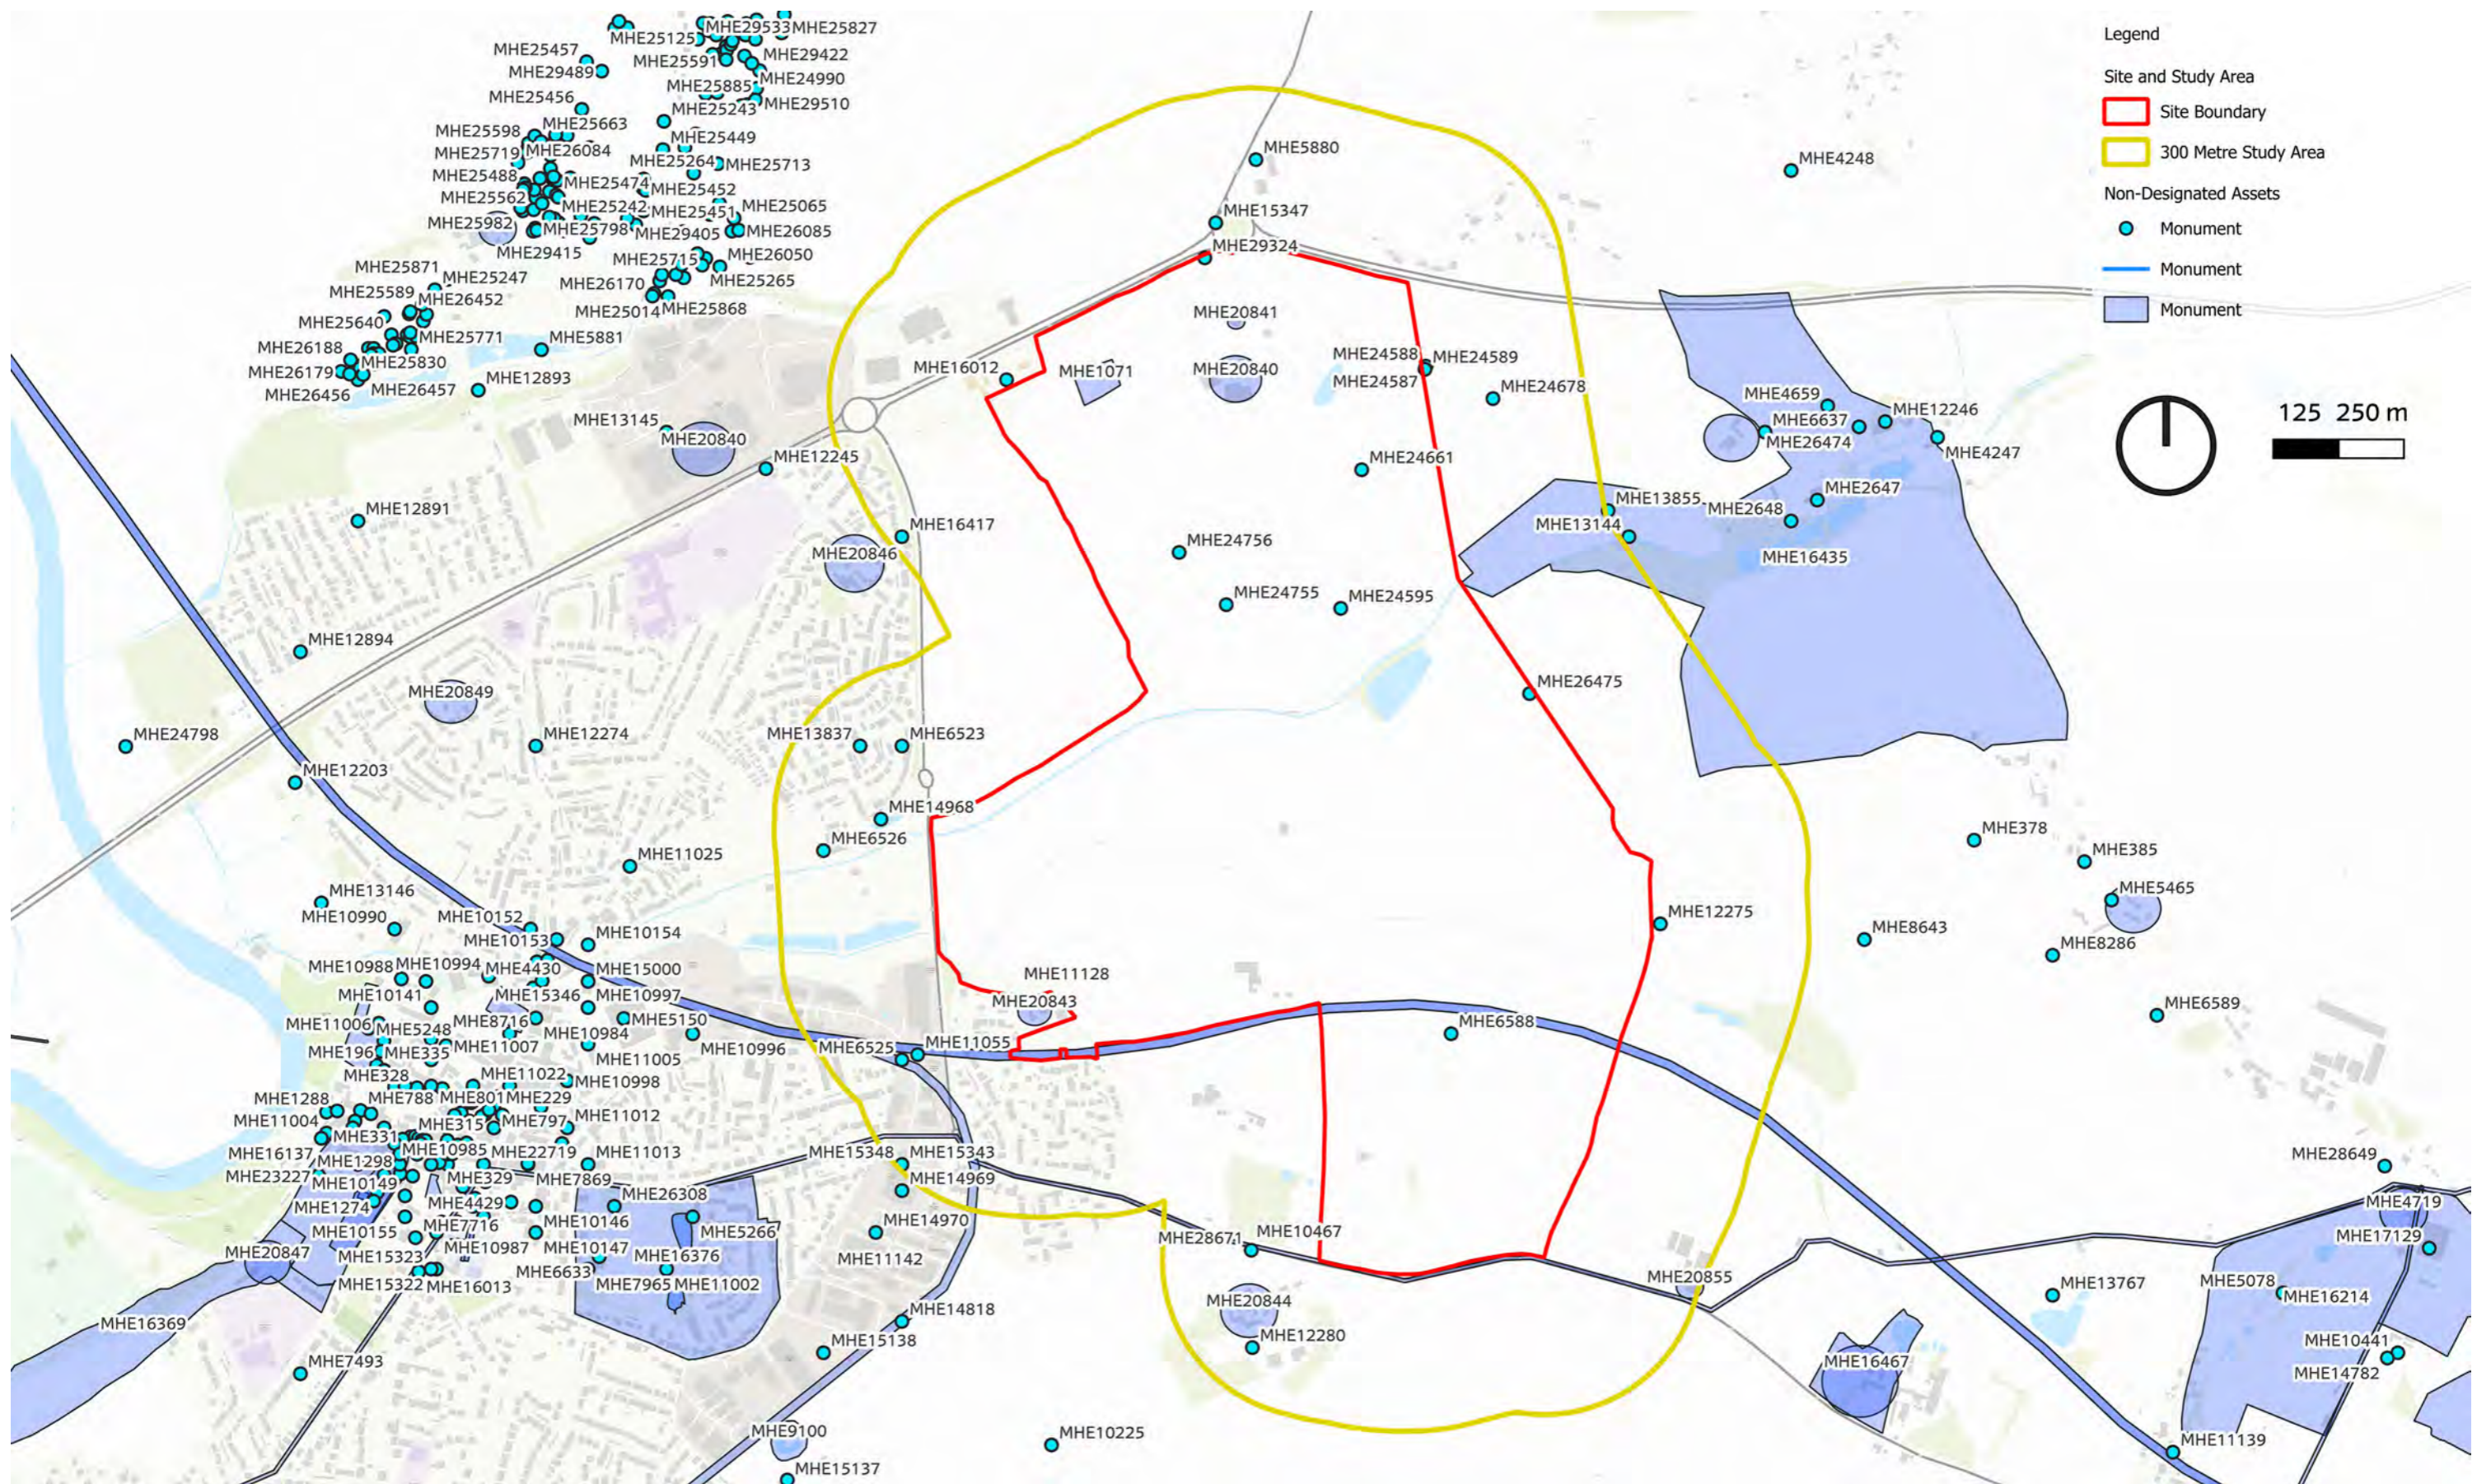

© ESRI (2023) and Google Satellite (2023)

November 2023
Land East of Ross on Wye.indd

STRATEGIC SITE ALLOCATION
HERITAGE IMPACT ASSESSMENTS
HEREFORDSHIRE COUNCIL

SITE NAME: LAND EAST OF ROSS-ON-WYE

FIGURE 10.2
SITE MARKED ON 1904 OS MAP

© ESRI (2023) and Google Satellite (2023)

November 2023
Land East of Ross on Wye.indd

STRATEGIC SITE ALLOCATION
HERITAGE IMPACT ASSESSMENTS
HEREFORDSHIRE COUNCIL

SITE NAME: LAND EAST OF ROSS-ON-WYE

FIGURE 10.3
LOCATION OF SITE AND STUDY AREAS