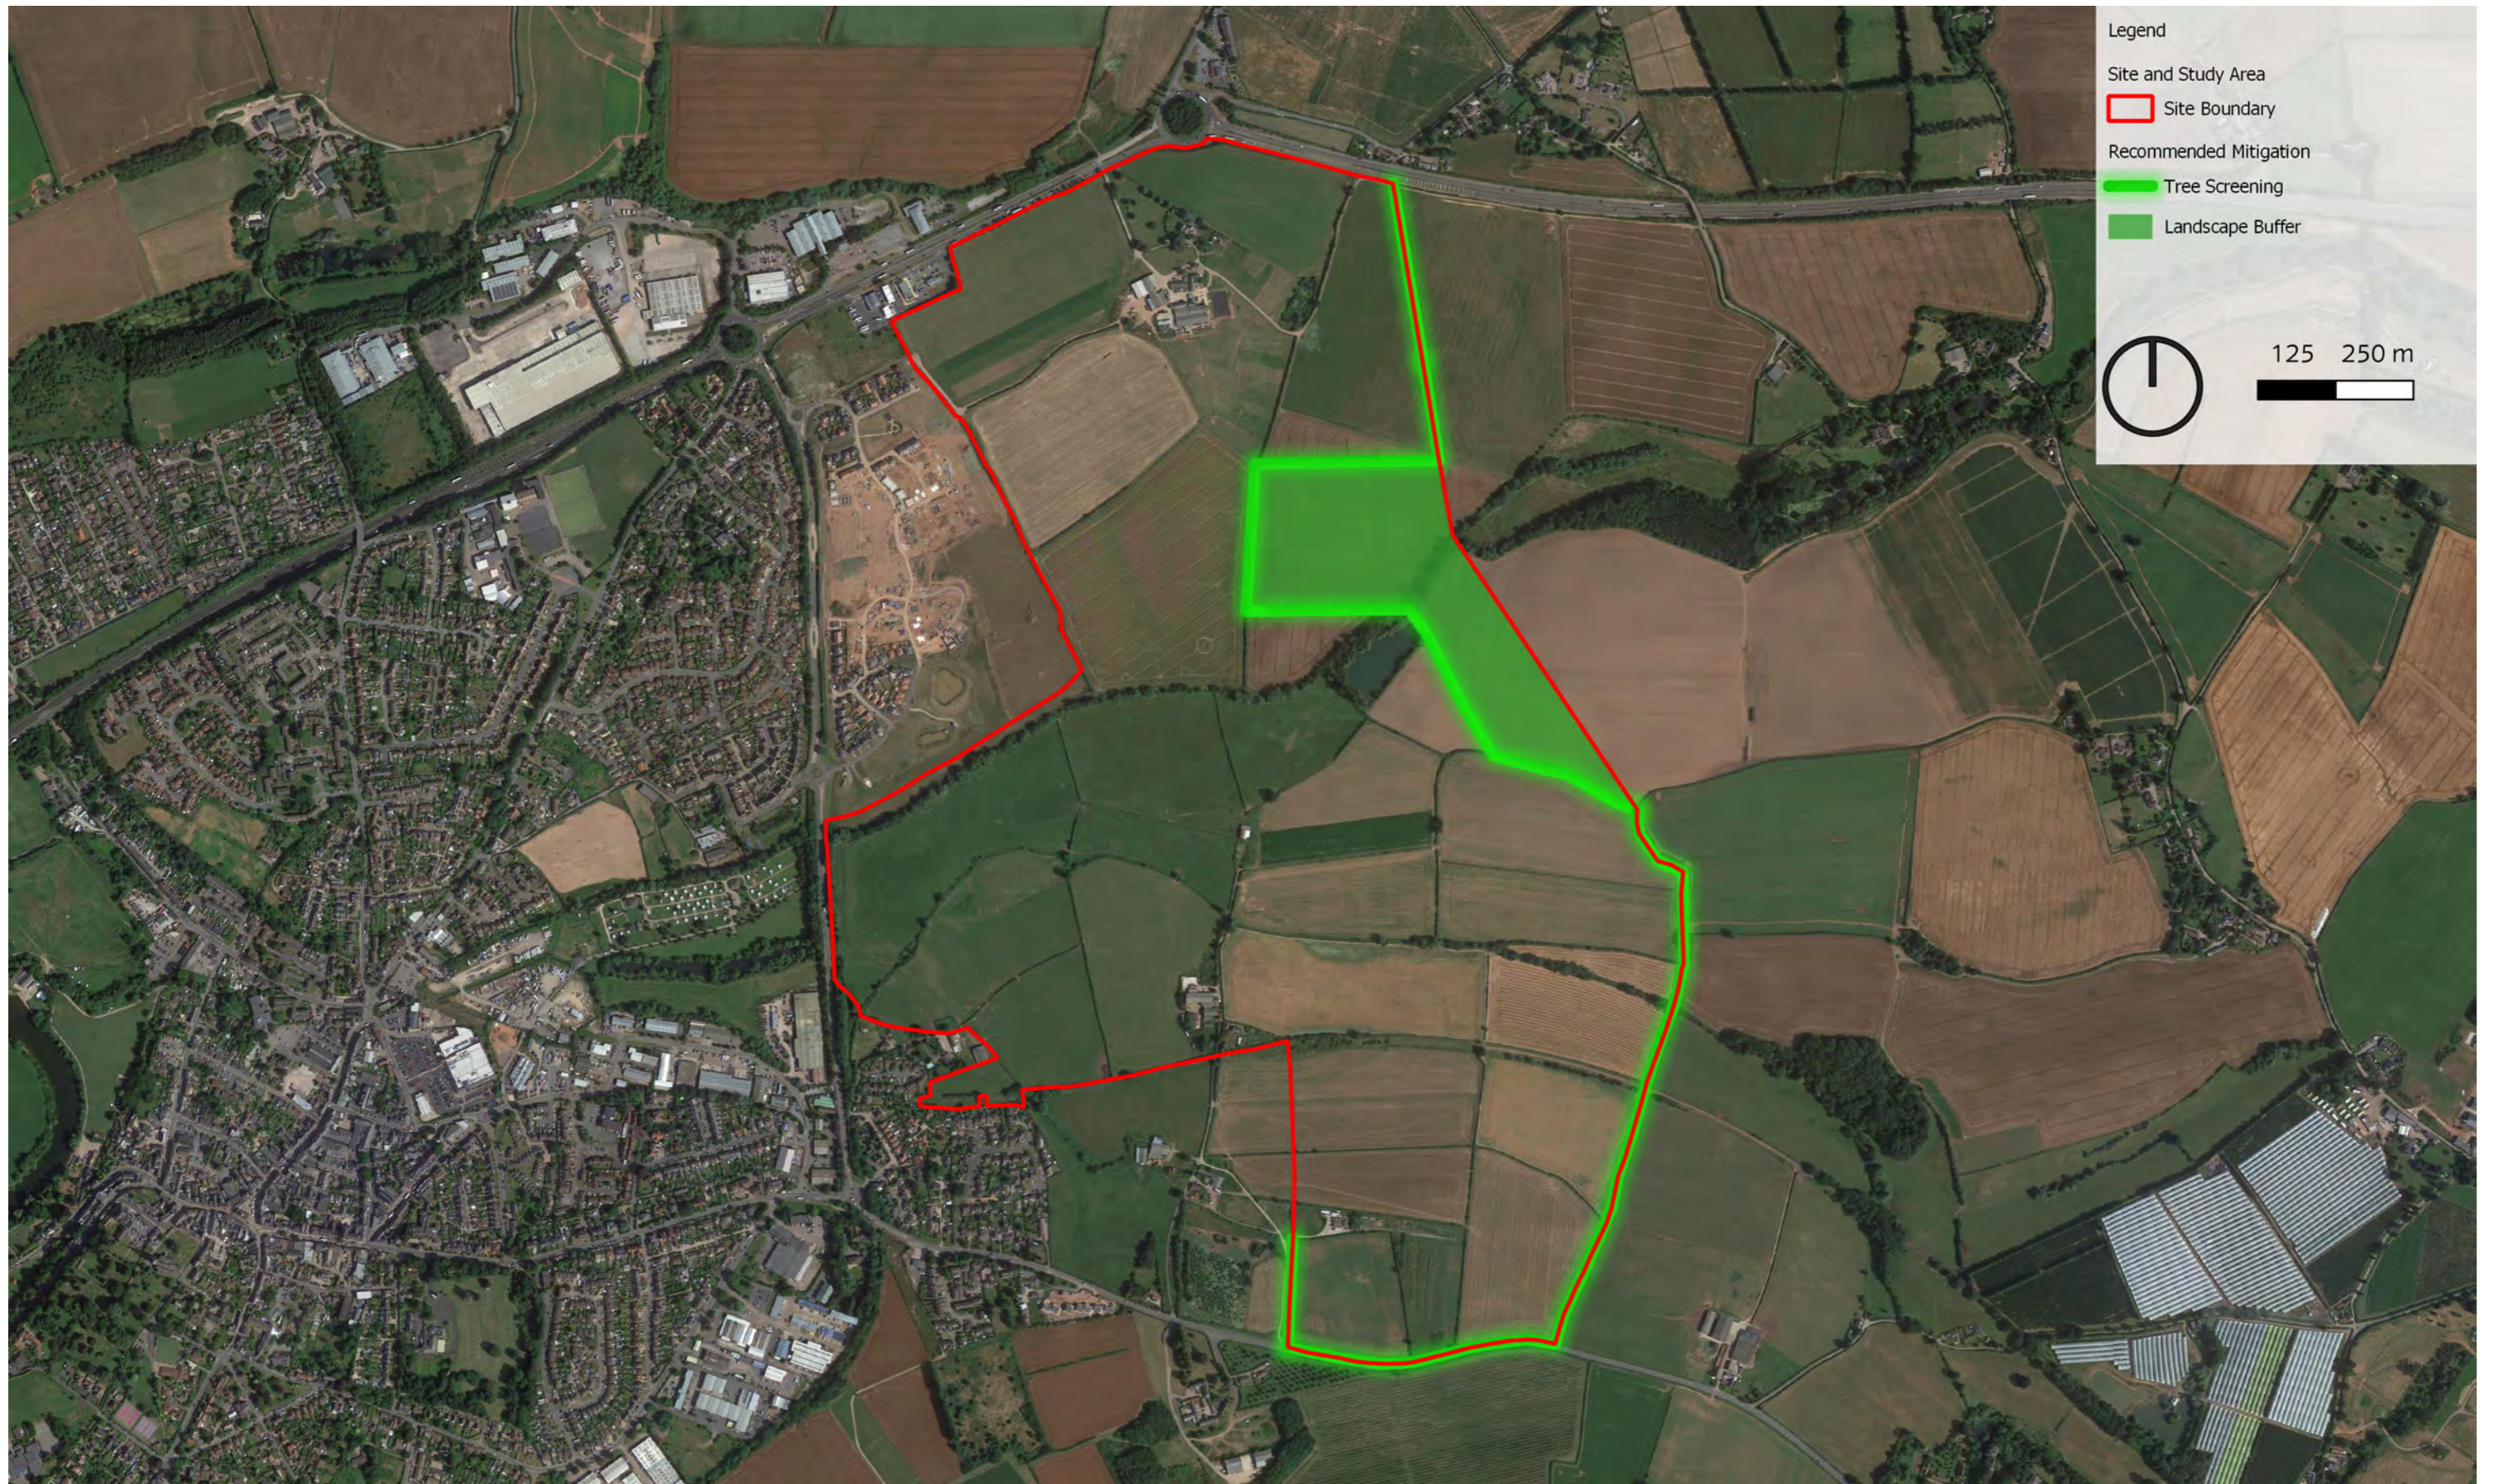

© ESRI (2023) and Google Satellite (2023)

November 2023
Land East of Ross on Wye.indd

STRATEGIC SITE ALLOCATION
HERITAGE IMPACT ASSESSMENTS
HEREFORDSHIRE COUNCIL

SITE NAME: LAND EAST OF ROSS-ON-WYE

FIGURE 10.7
SIGNIFICANT DESIGNATED ASSETS WITHIN THE SITE
AND 3KM STUDY AREA