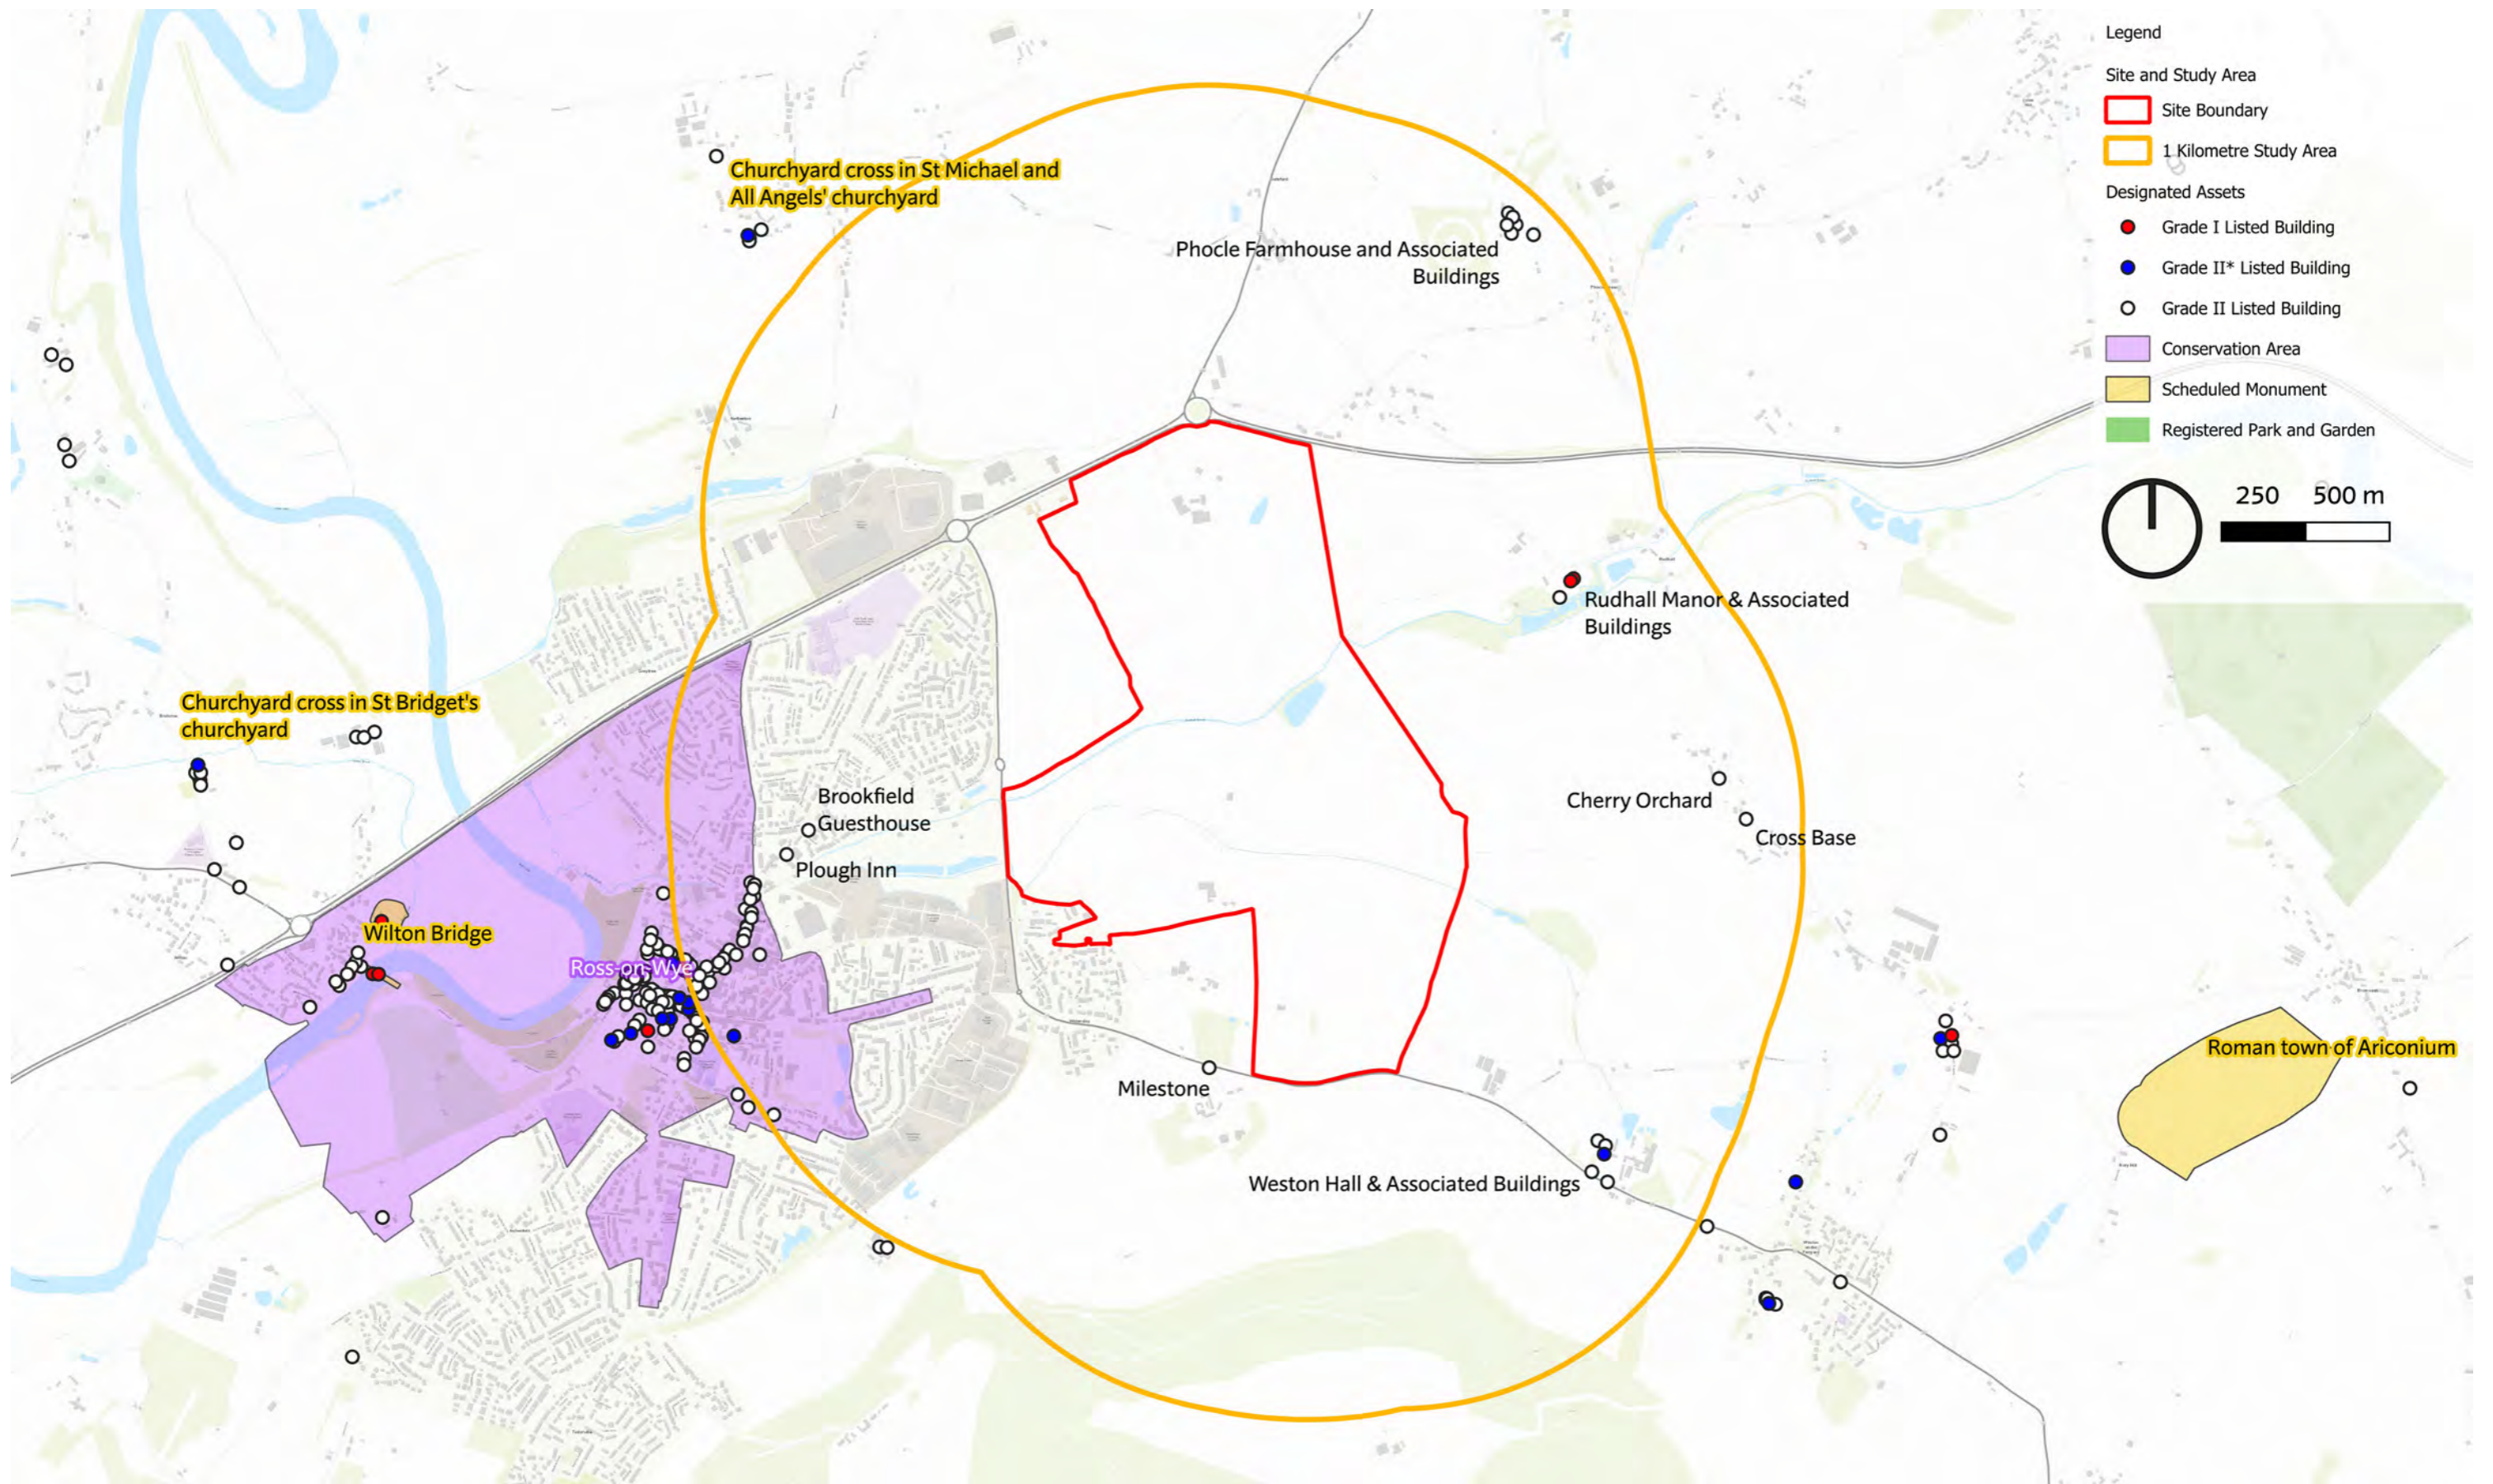

© ESRI (2023) and Google Satellite (2023)

November 2023
Land East of Ross on Wye.indd

STRATEGIC SITE ALLOCATION
HERITAGE IMPACT ASSESSMENTS
HEREFORDSHIRE COUNCIL

SITE NAME: LAND EAST OF ROSS-ON-WYE

FIGURE 10.6
DESIGNATED ASSETS WITHIN THE SITE
AND 1KM STUDY AREA